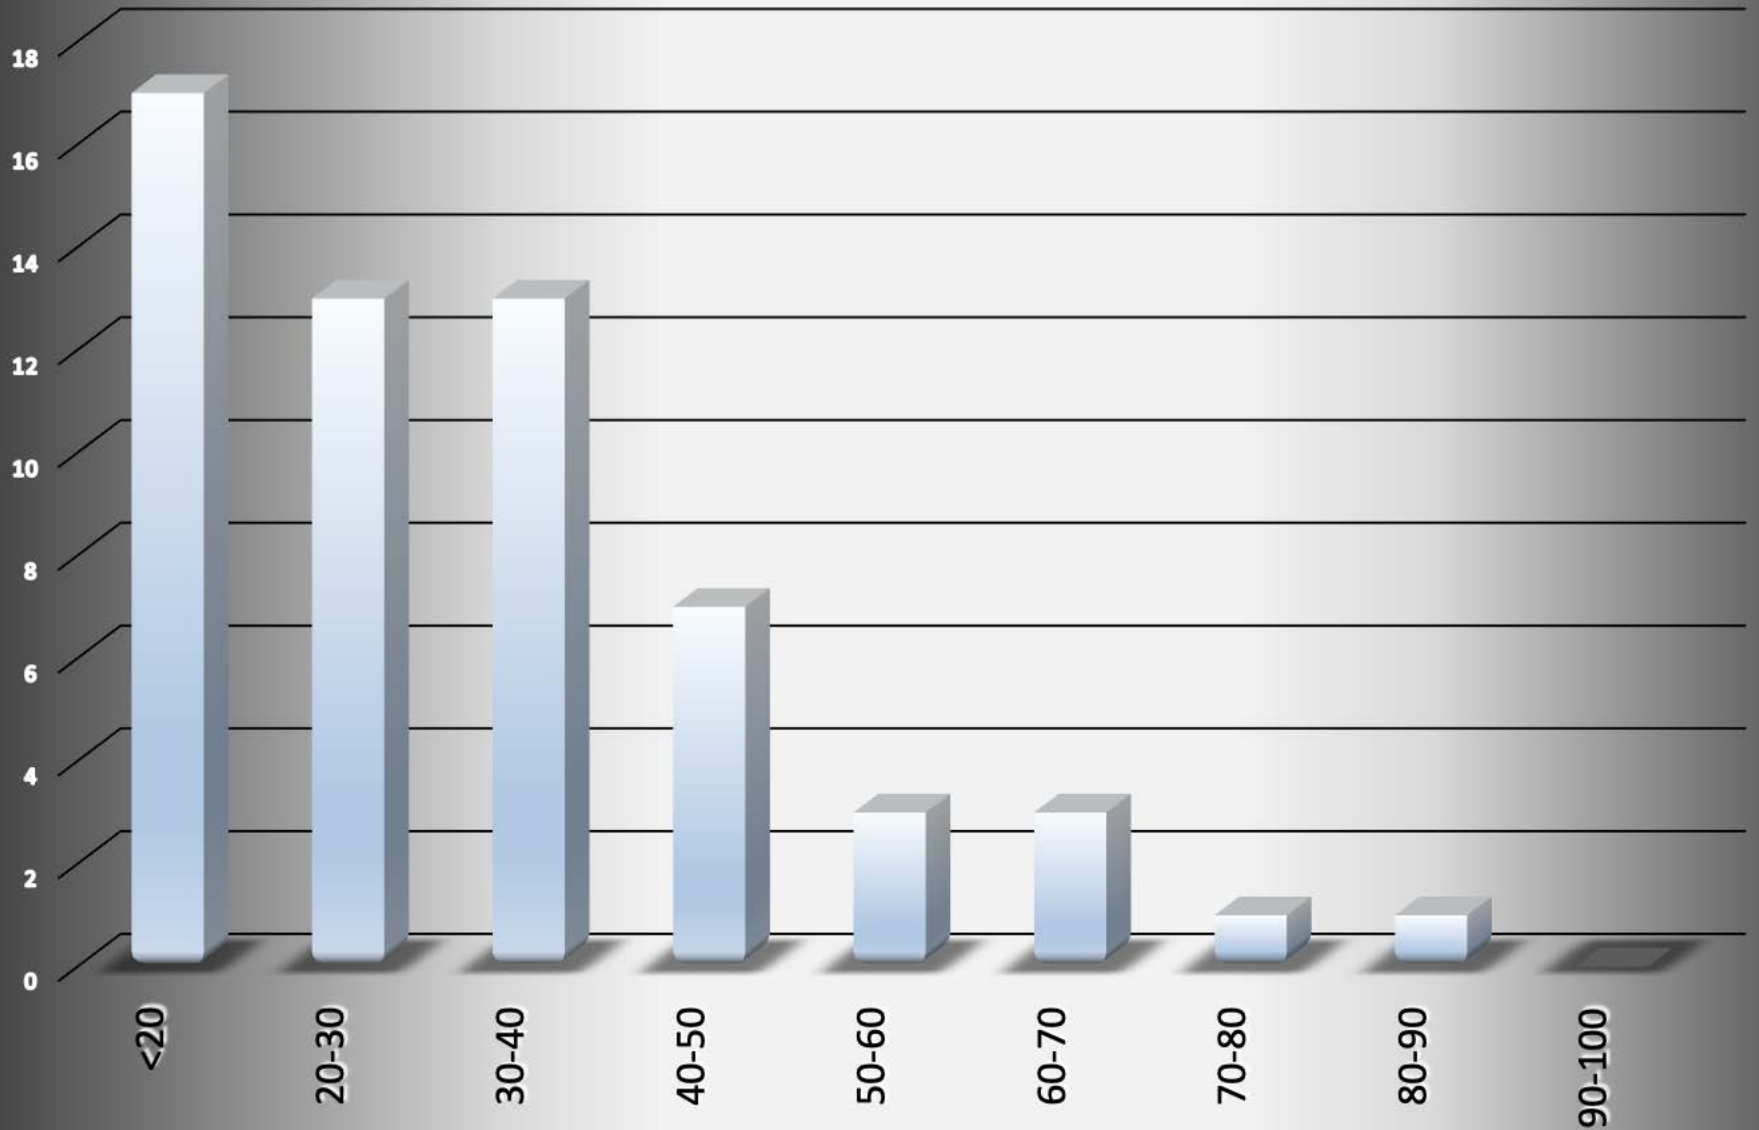

Washington_Township-2015

Age of Arrestee