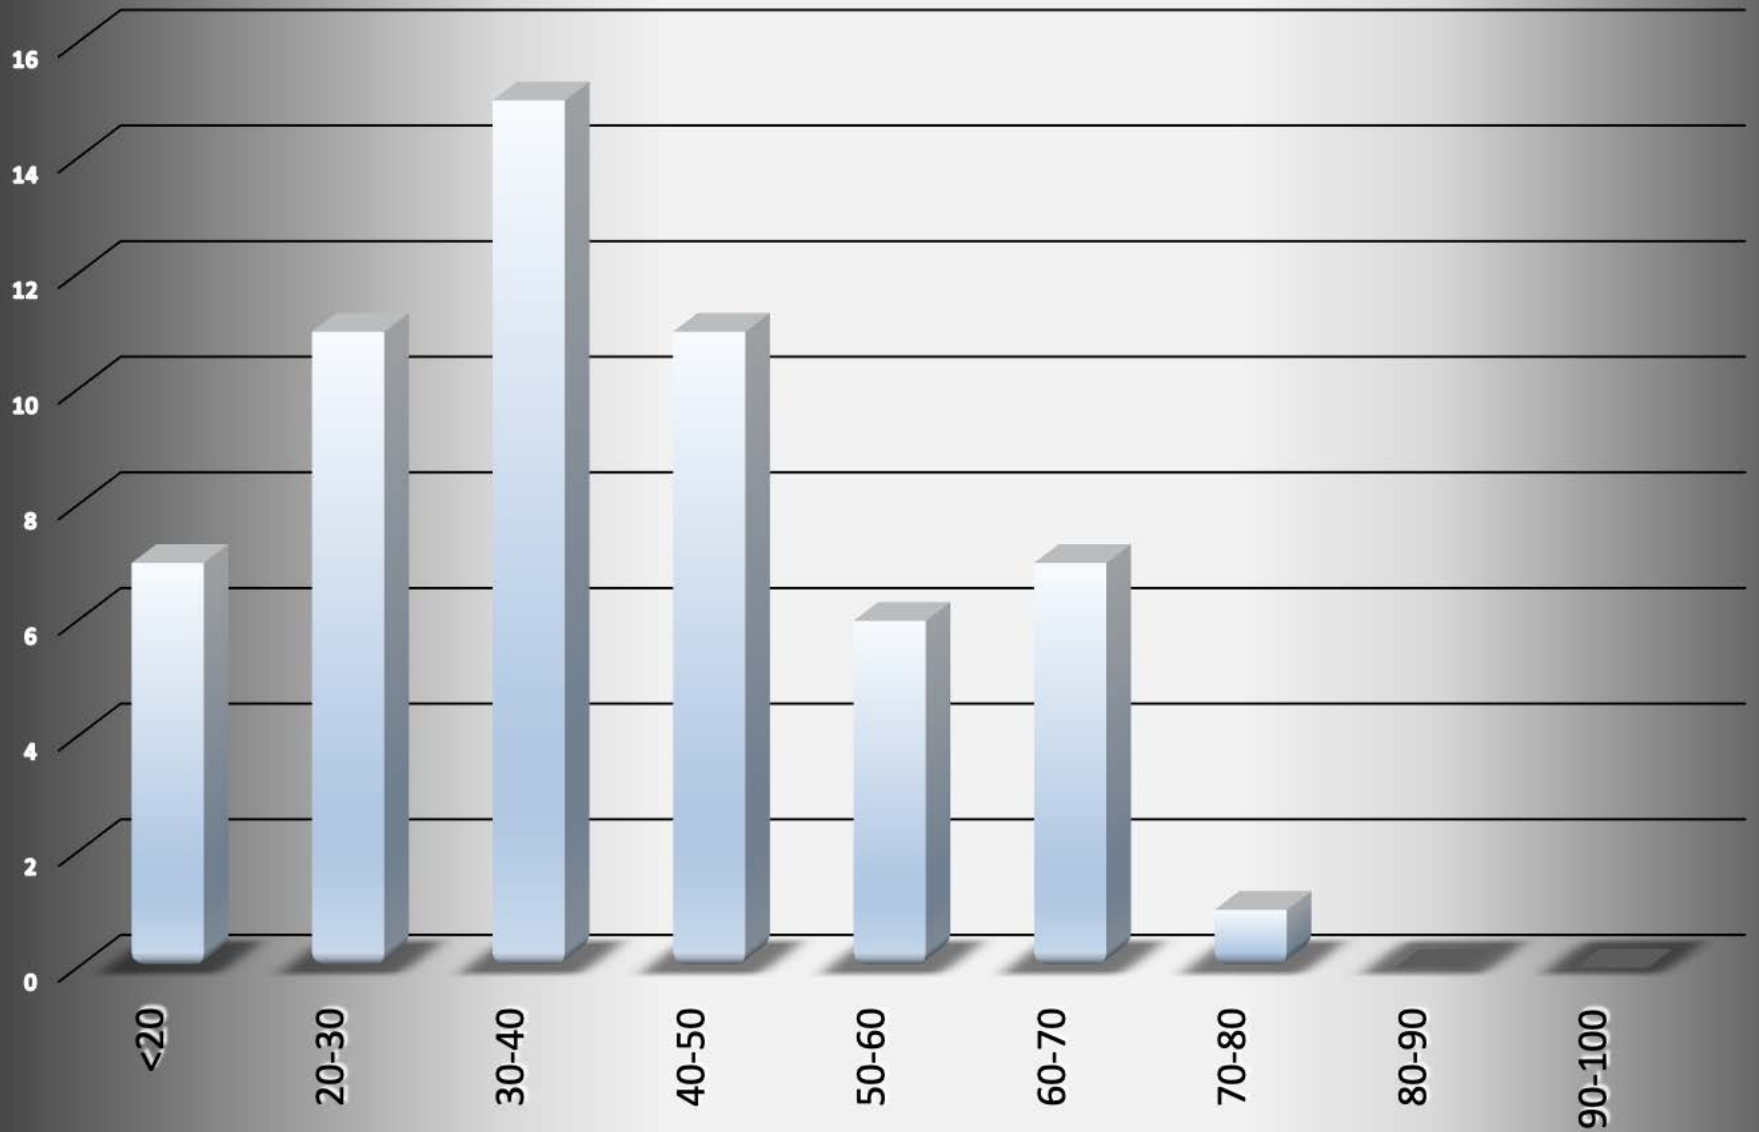

Washington_Township-2015

Age of Complainant