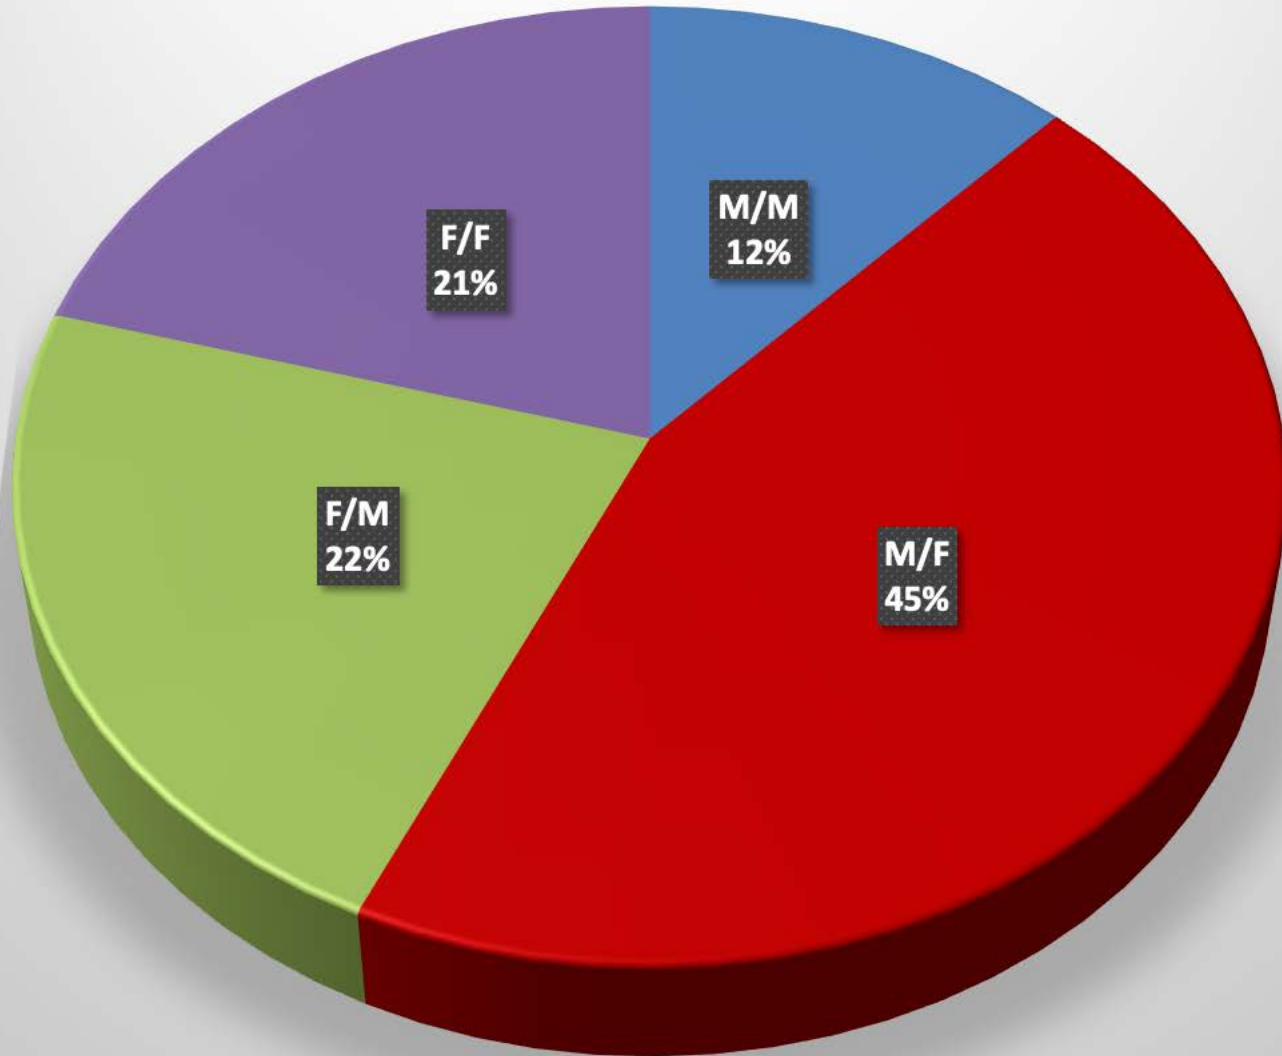

Washington_Township-2015
Arrestee/Complainant Sex - 58 total