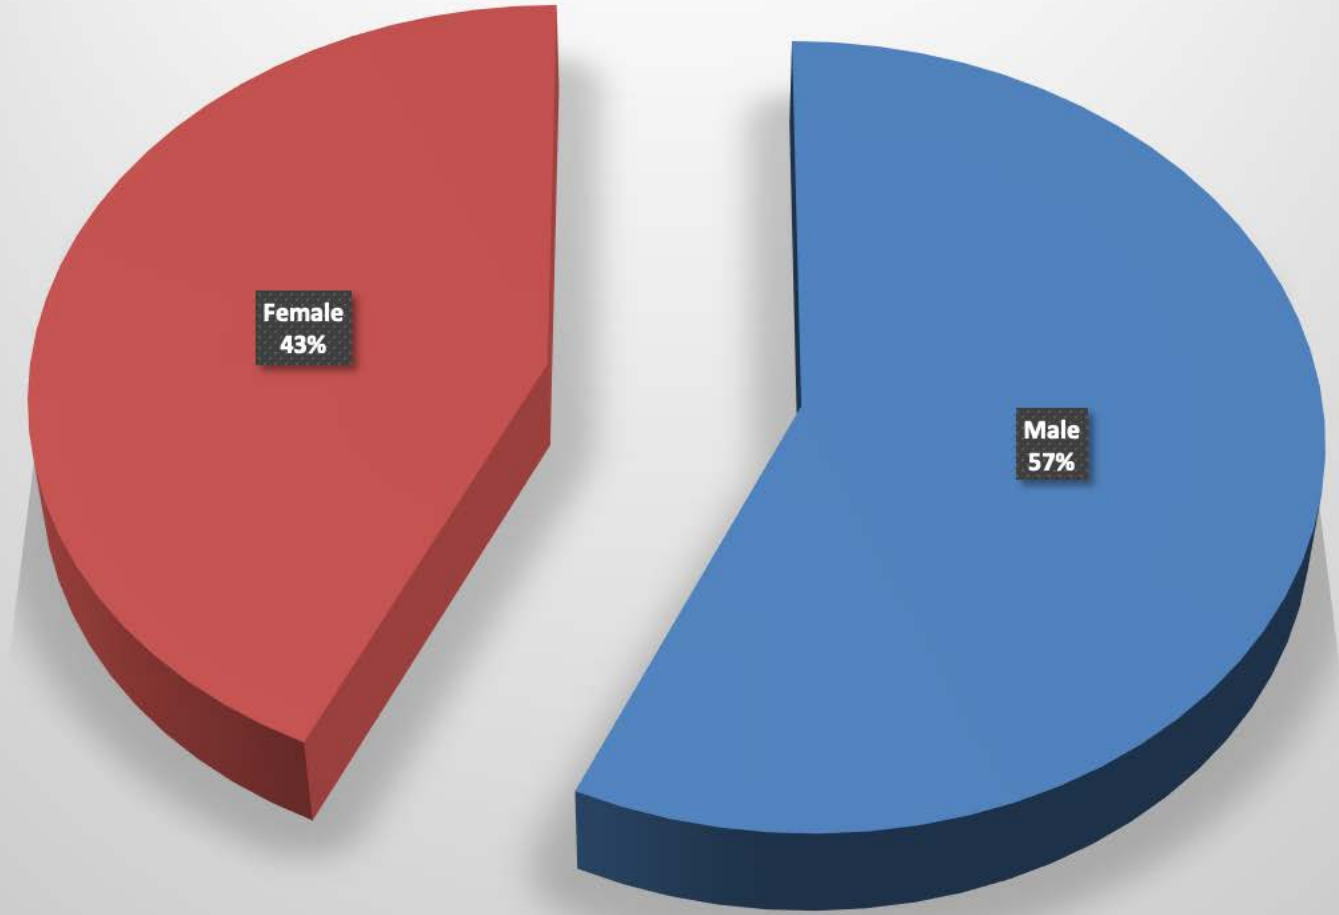

Washington_Township-2015
Arrestee/Complainant Sex - 58 total

Washington_Township-2015

Sex of Arrestees

Washington_Township-2015

Sex of Complainants