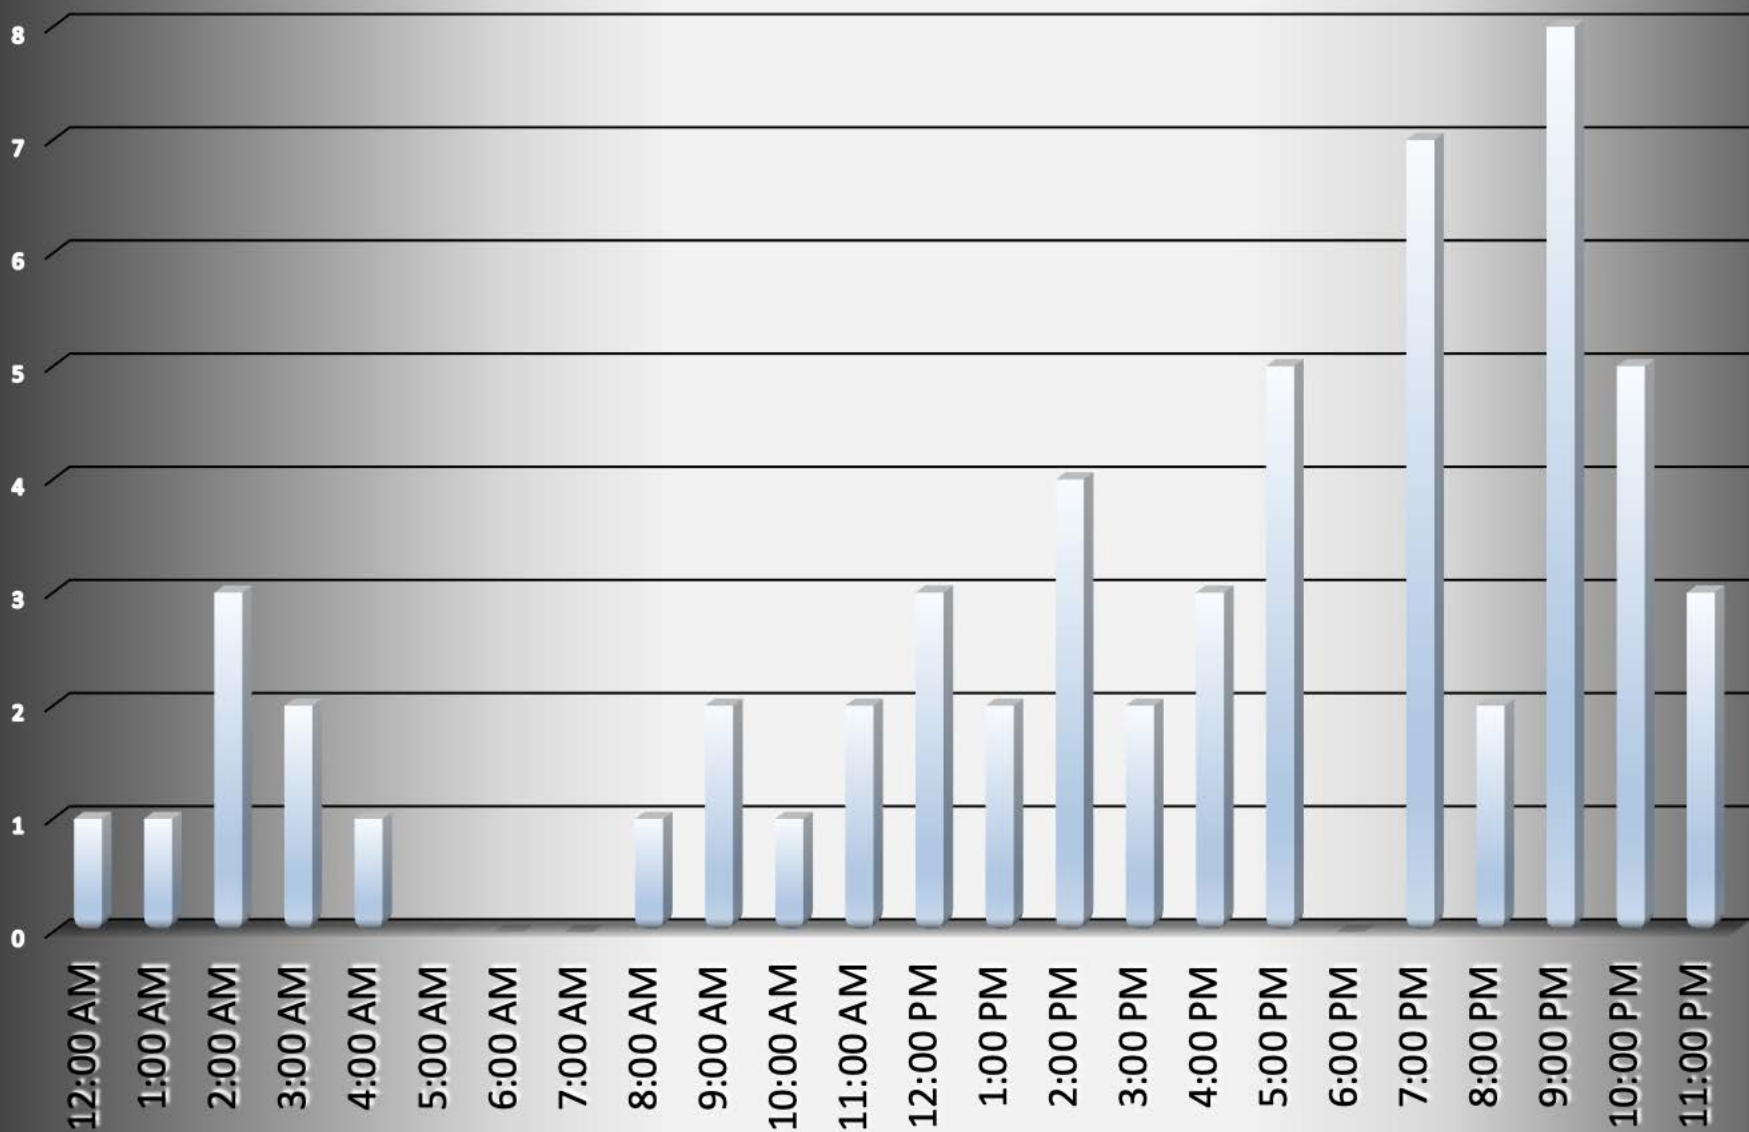

Washington_Township-2015

Arrests by hour of the day - 58 total