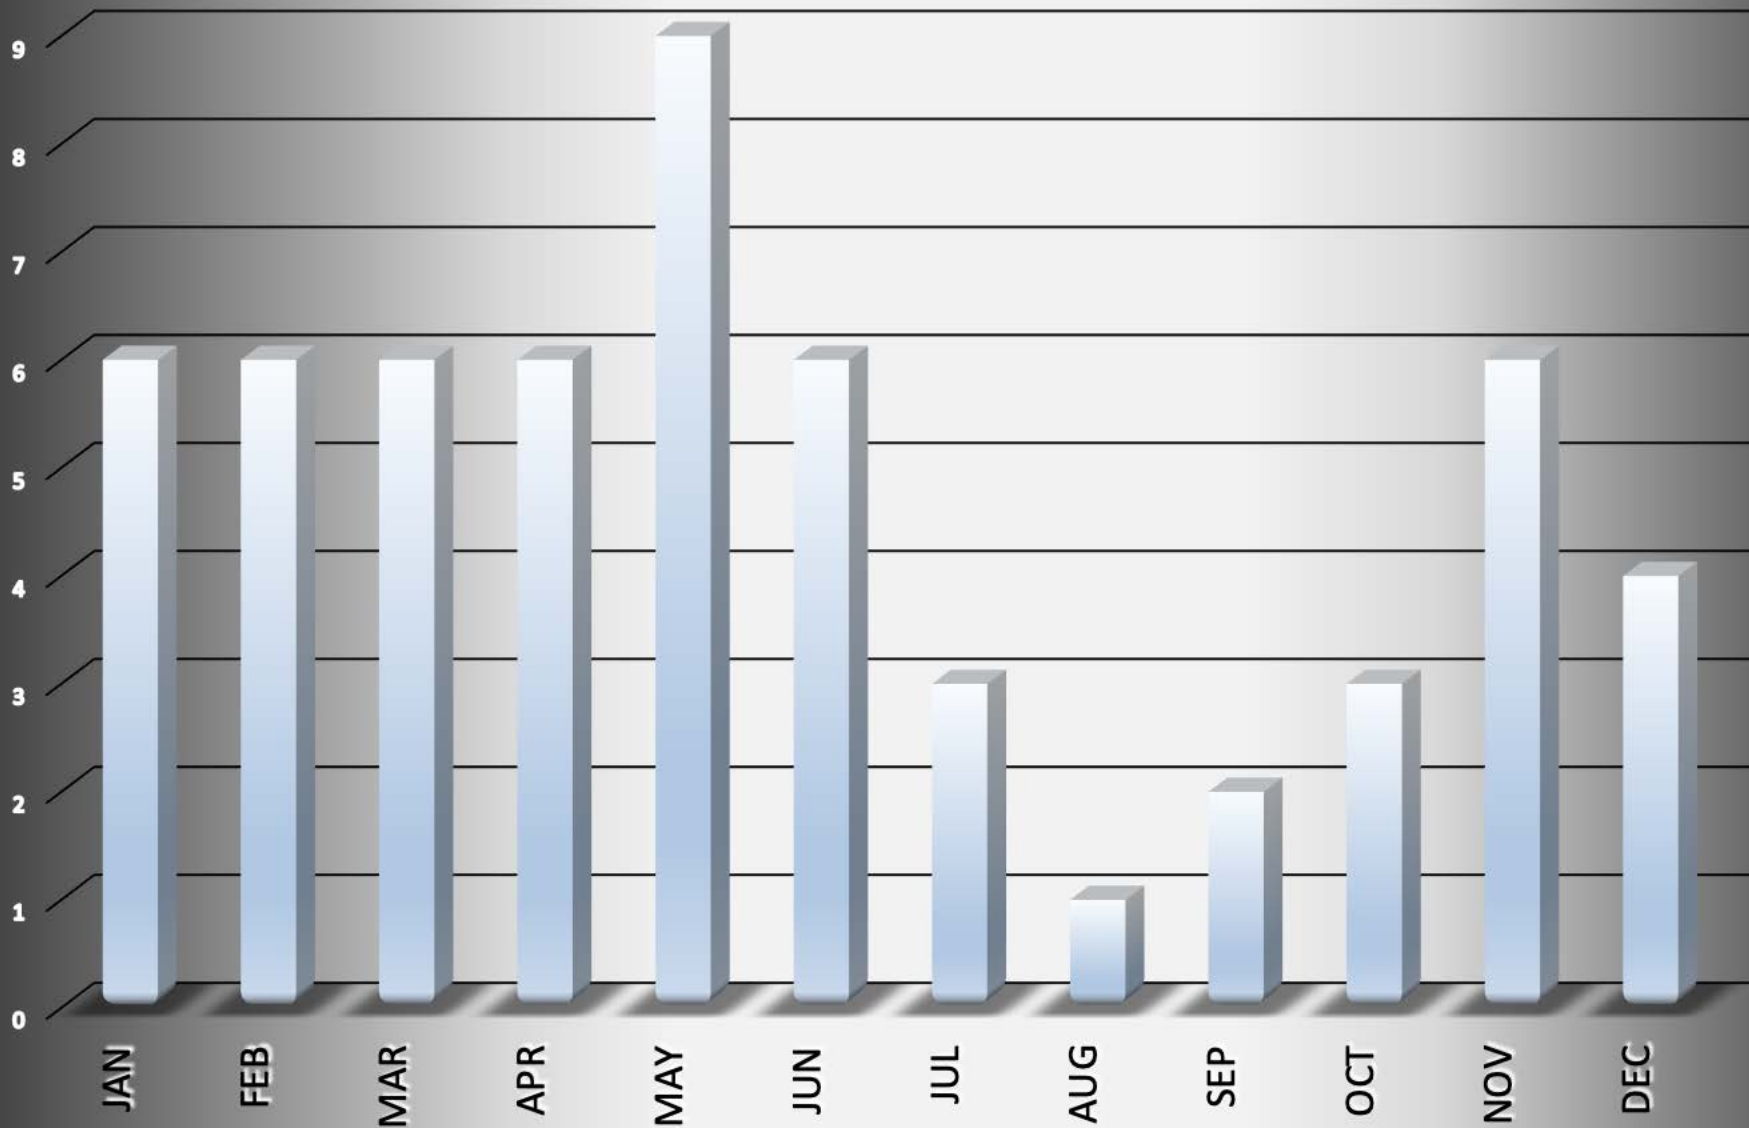

Washington_Township-2015

Arrests by Month - 58 total