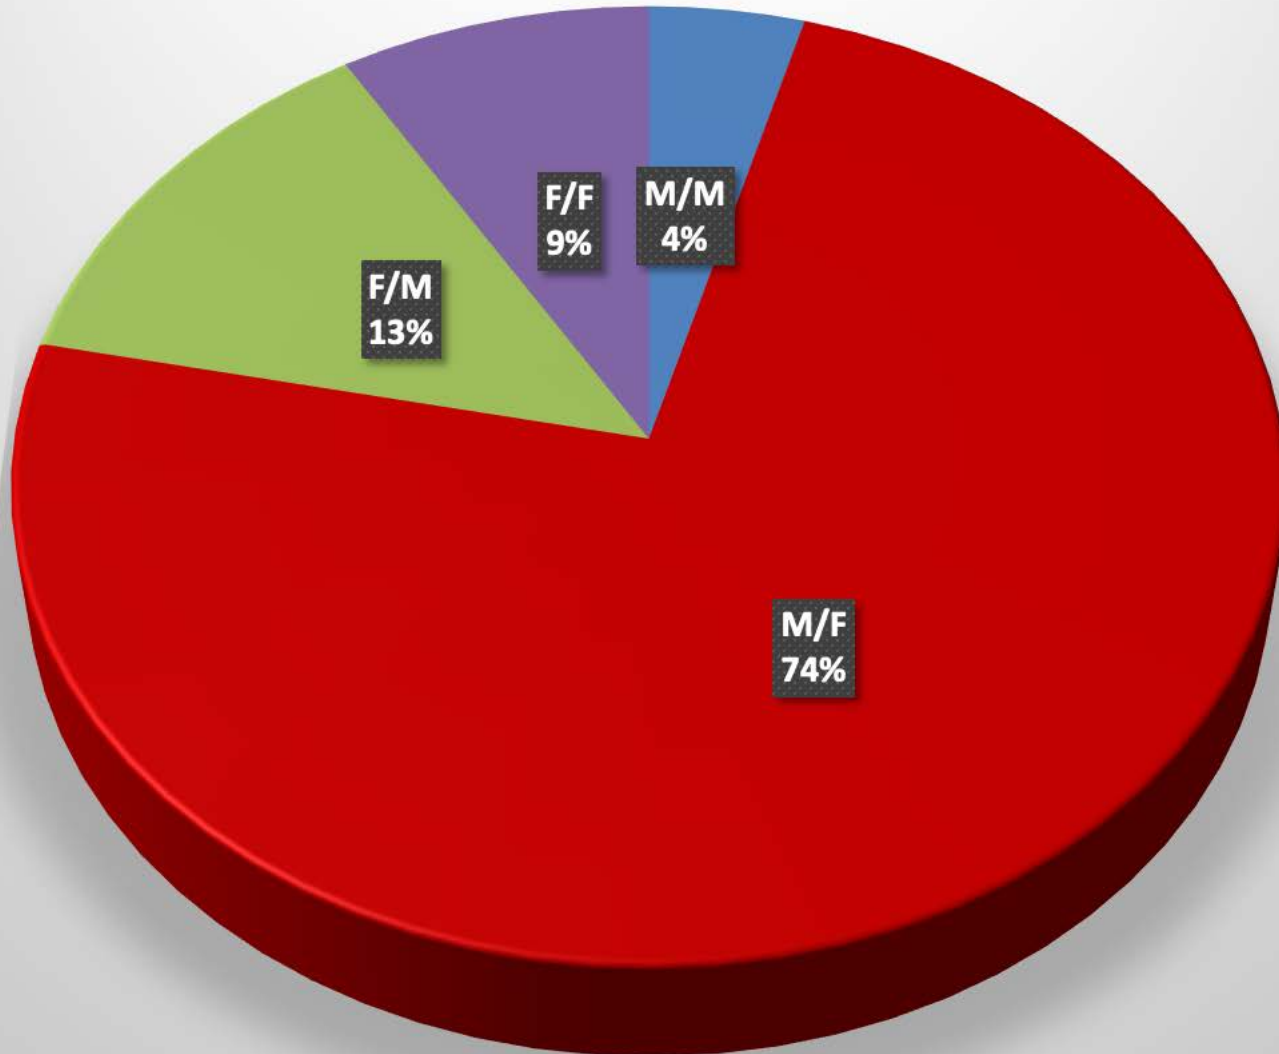

Vandalia-2012

Incident			Arrestee			Complainant		
Incident #	Date Reported	Time	Age or Birth Year	Race	Sex	Age or Birth Year	Race	Sex
201200022324	5/27/12	16:51	32	W	F	27	W	M
201200024184	6/9/12	17:20	20	W	M	50	W	M
201200024350	6/10/12	20:10	31	W	M	37	W	F
201200025120	6/16/12	11:40	21	W	M	17	W	F
201200026066	6/23/12	2:24	31	B	M	22	W	F
201200026769	6/27/12	21:30	38	W	M	36	W	F
201200028461	7/7/12	14:00	36	W	M	40	W	F
201200028902	7/10/12	22:32	34	W	M	44	W	F
201200029143	7/12/12	11:18	25	W	M	25	W	F
201200030466	7/21/12	21:41	36	W	F	23	W	F
201200030402	7/21/12	12:53	28	W	M	15	B	F
201200032419	8/4/12	11:00	24	W	M	25	W	F
201200034190	8/16/12	5:00	18	W	M	48	W	F
201200035006	8/21/12	23:25	29	W	F	29	W	M
201200035004	8/21/12	23:07	20	W	M	26	B	F
201200035382	8/24/12	16:21	39	W	M	19	W	F
201200035558	8/25/12	22:30	29	B	M	32	W	F
201200039762	9/23/12	7:59	41	W	M	41	W	F
201200041023	10/1/12	18:46	29	W	M	29	W	F
201200041934	10/7/12	17:15	33	W	F	37	W	M
201200047136	11/1/12	22:39	27	B	M	23	W	F
201200049666	11/28/12	9:00	29	W	M	36	W	F
201200051618	12/11/12	22:35	49	W	F	25	W	F
201200053602	12/26/12	12:00				20	W	F

Vandalia-2012

Arrests by hour of the day - 24 total

Vandalia-2012

Arrests by Month - 24 total

Vandalia-2012 Age of Arrestee

Vandalia-2012

Age of Complainant

Vandalia-2012
Arrestee/Complainant Sex - 24 total

Vandalia-2012 Sex of Arrestees

Vandalia-2012

Sex of Complainants