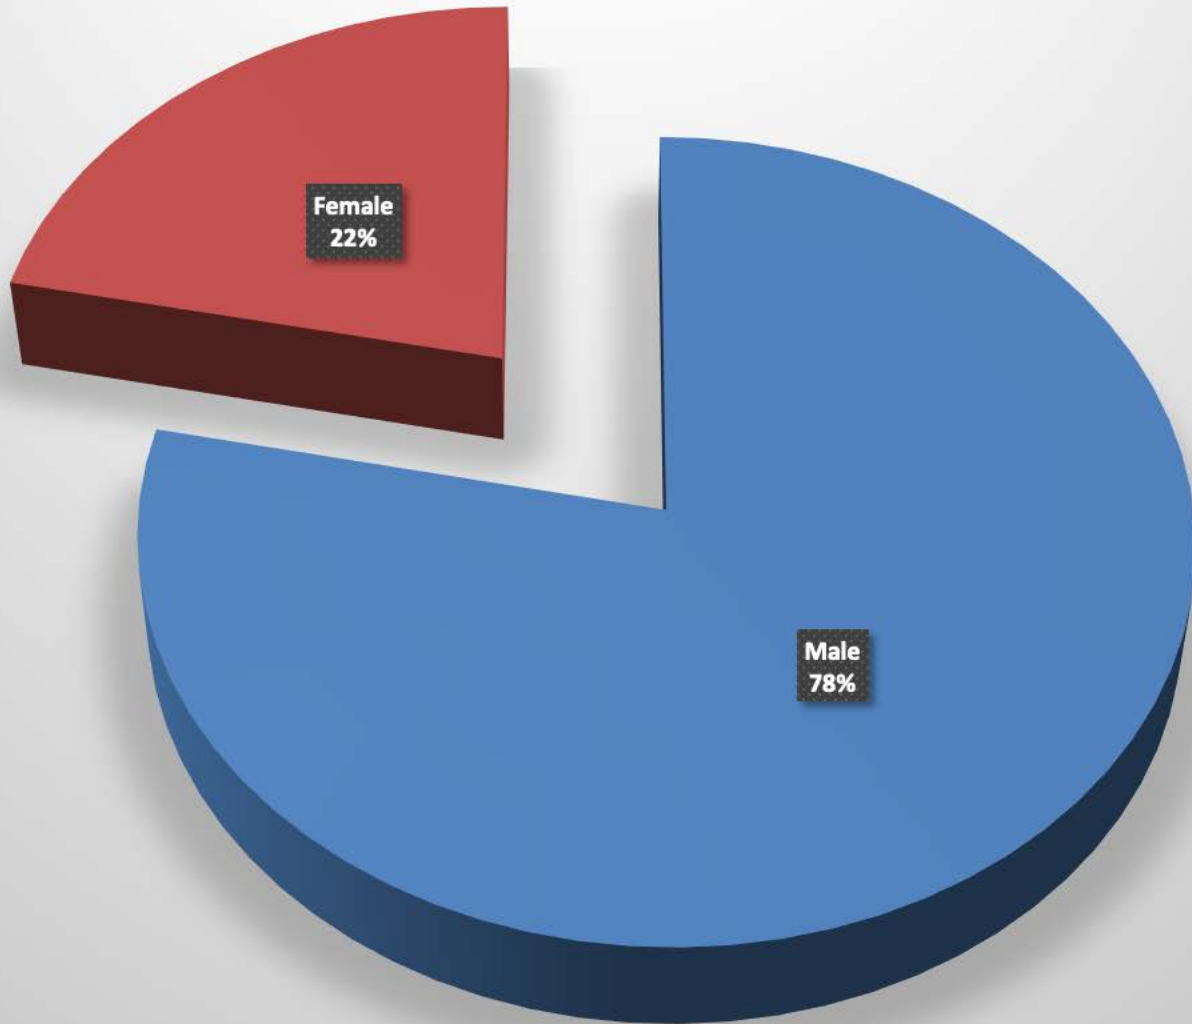

Vandalia-2012

Incident			Arrestee			Complainant		
Incident #	Date Reported	Time	Age or Birth Year	Race	Sex	Age or Birth Year	Race	Sex
201200022324	5/27/12	16:51	32	W	F	27	W	M
201200024184	6/9/12	17:20	20	W	M	50	W	M
201200024350	6/10/12	20:10	31	W	M	37	W	F
201200025120	6/16/12	11:40	21	W	M	17	W	F
201200026066	6/23/12	2:24	31	B	M	22	W	F
201200026769	6/27/12	21:30	38	W	M	36	W	F
201200028461	7/7/12	14:00	36	W	M	40	W	F
201200028902	7/10/12	22:32	34	W	M	44	W	F
201200029143	7/12/12	11:18	25	W	M	25	W	F
201200030466	7/21/12	21:41	36	W	F	23	W	F
201200030402	7/21/12	12:53	28	W	M	15	B	F
201200032419	8/4/12	11:00	24	W	M	25	W	F
201200034190	8/16/12	5:00	18	W	M	48	W	F
201200035006	8/21/12	23:25	29	W	F	29	W	M
201200035004	8/21/12	23:07	20	W	M	26	B	F
201200035382	8/24/12	16:21	39	W	M	19	W	F
201200035558	8/25/12	22:30	29	B	M	32	W	F
201200039762	9/23/12	7:59	41	W	M	41	W	F
201200041023	10/1/12	18:46	29	W	M	29	W	F
201200041934	10/7/12	17:15	33	W	F	37	W	M
201200047136	11/1/12	22:39	27	B	M	23	W	F
201200049666	11/28/12	9:00	29	W	M	36	W	F
201200051618	12/11/12	22:35	49	W	F	25	W	F
201200053602	12/26/12	12:00				20	W	F

Vandalia-2012

Arrests by hour of the day - 24 total

Vandalia-2012

Arrests by Month - 24 total

Vandalia-2012 Age of Arrestee

Vandalia-2012

Age of Complainant

Vandalia-2012
Arrestee/Complainant Sex - 24 total

Vandalia-2012 Sex of Arrestees

Vandalia-2012

Sex of Complainants