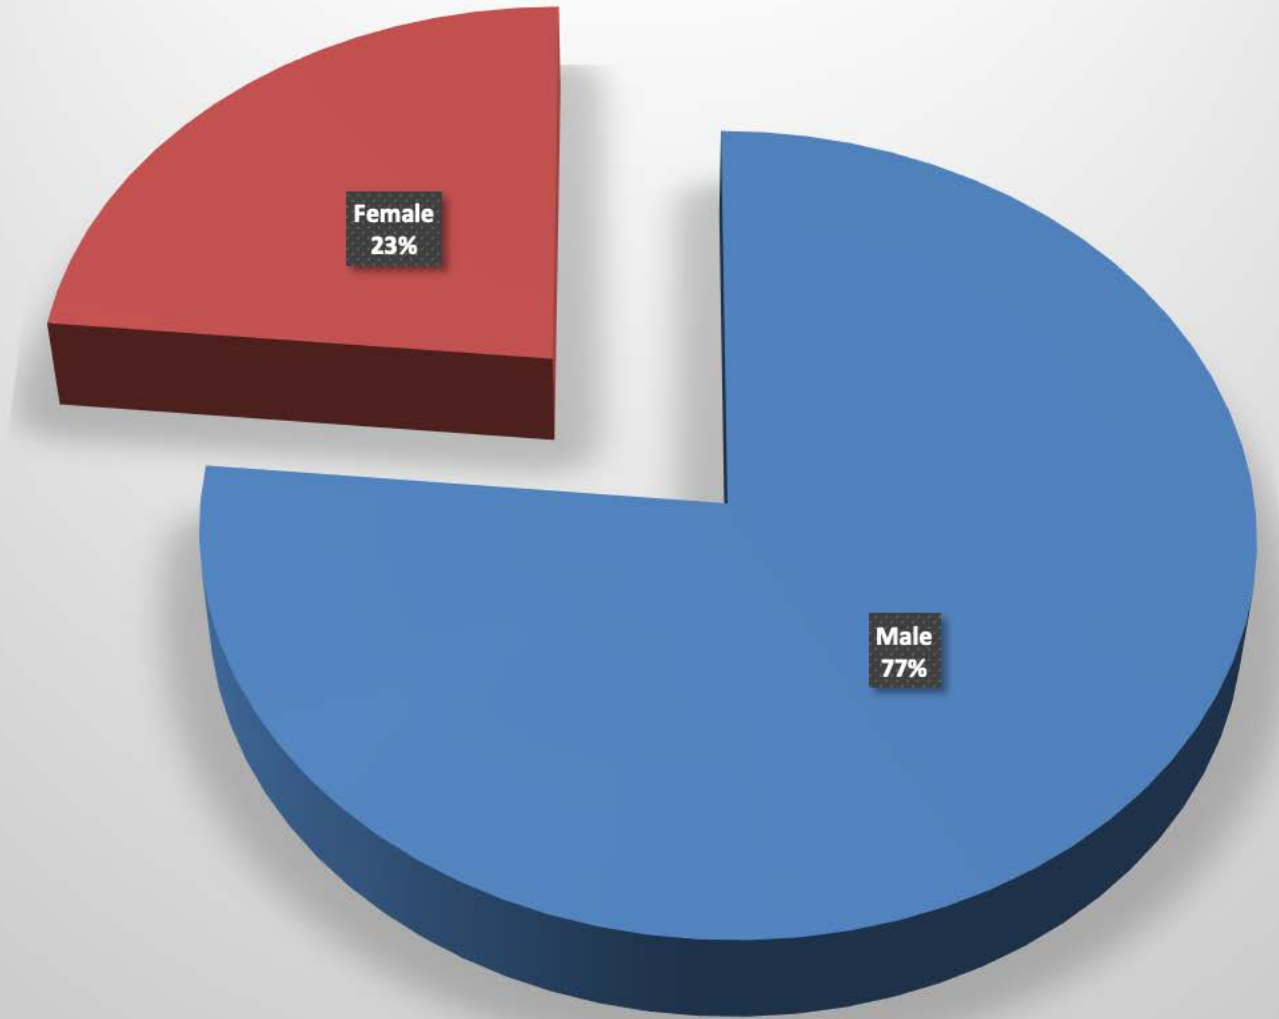

Trotwood-2013 Sex of Arrestees