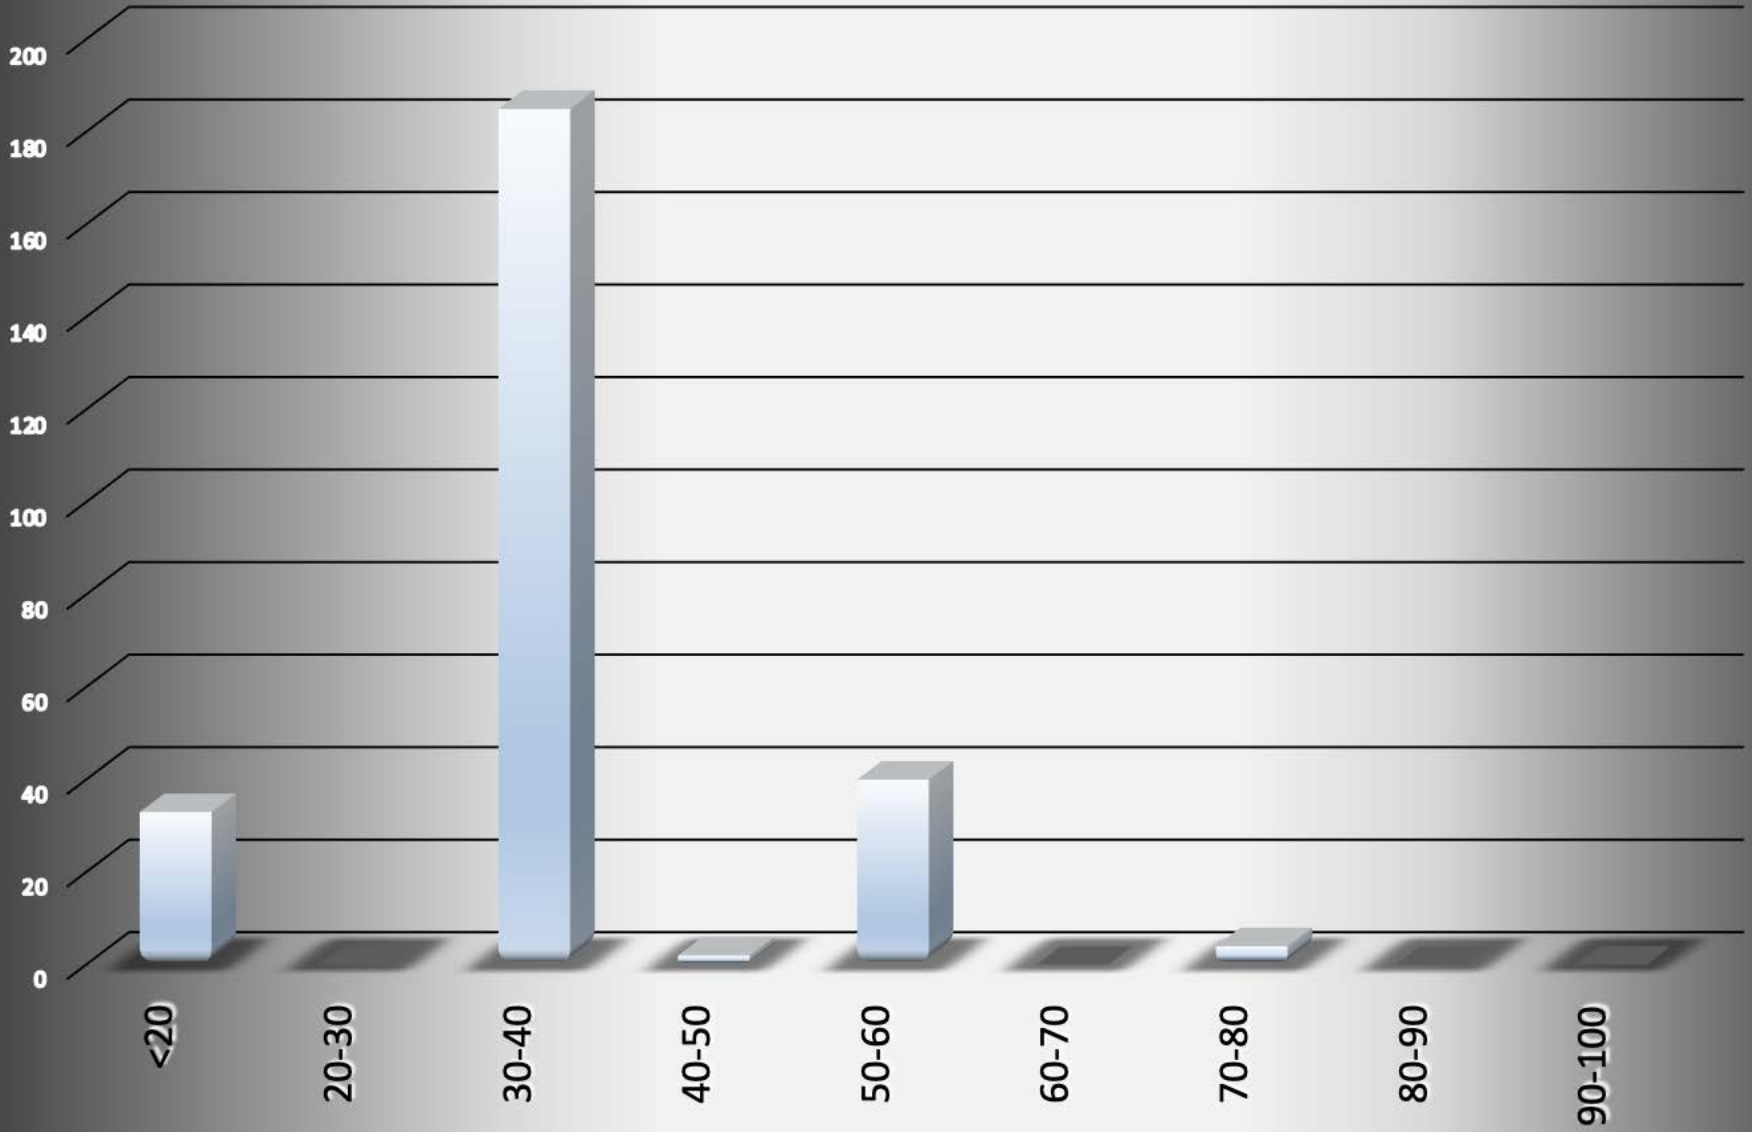

Trotwood-2013 Age of Arrestee