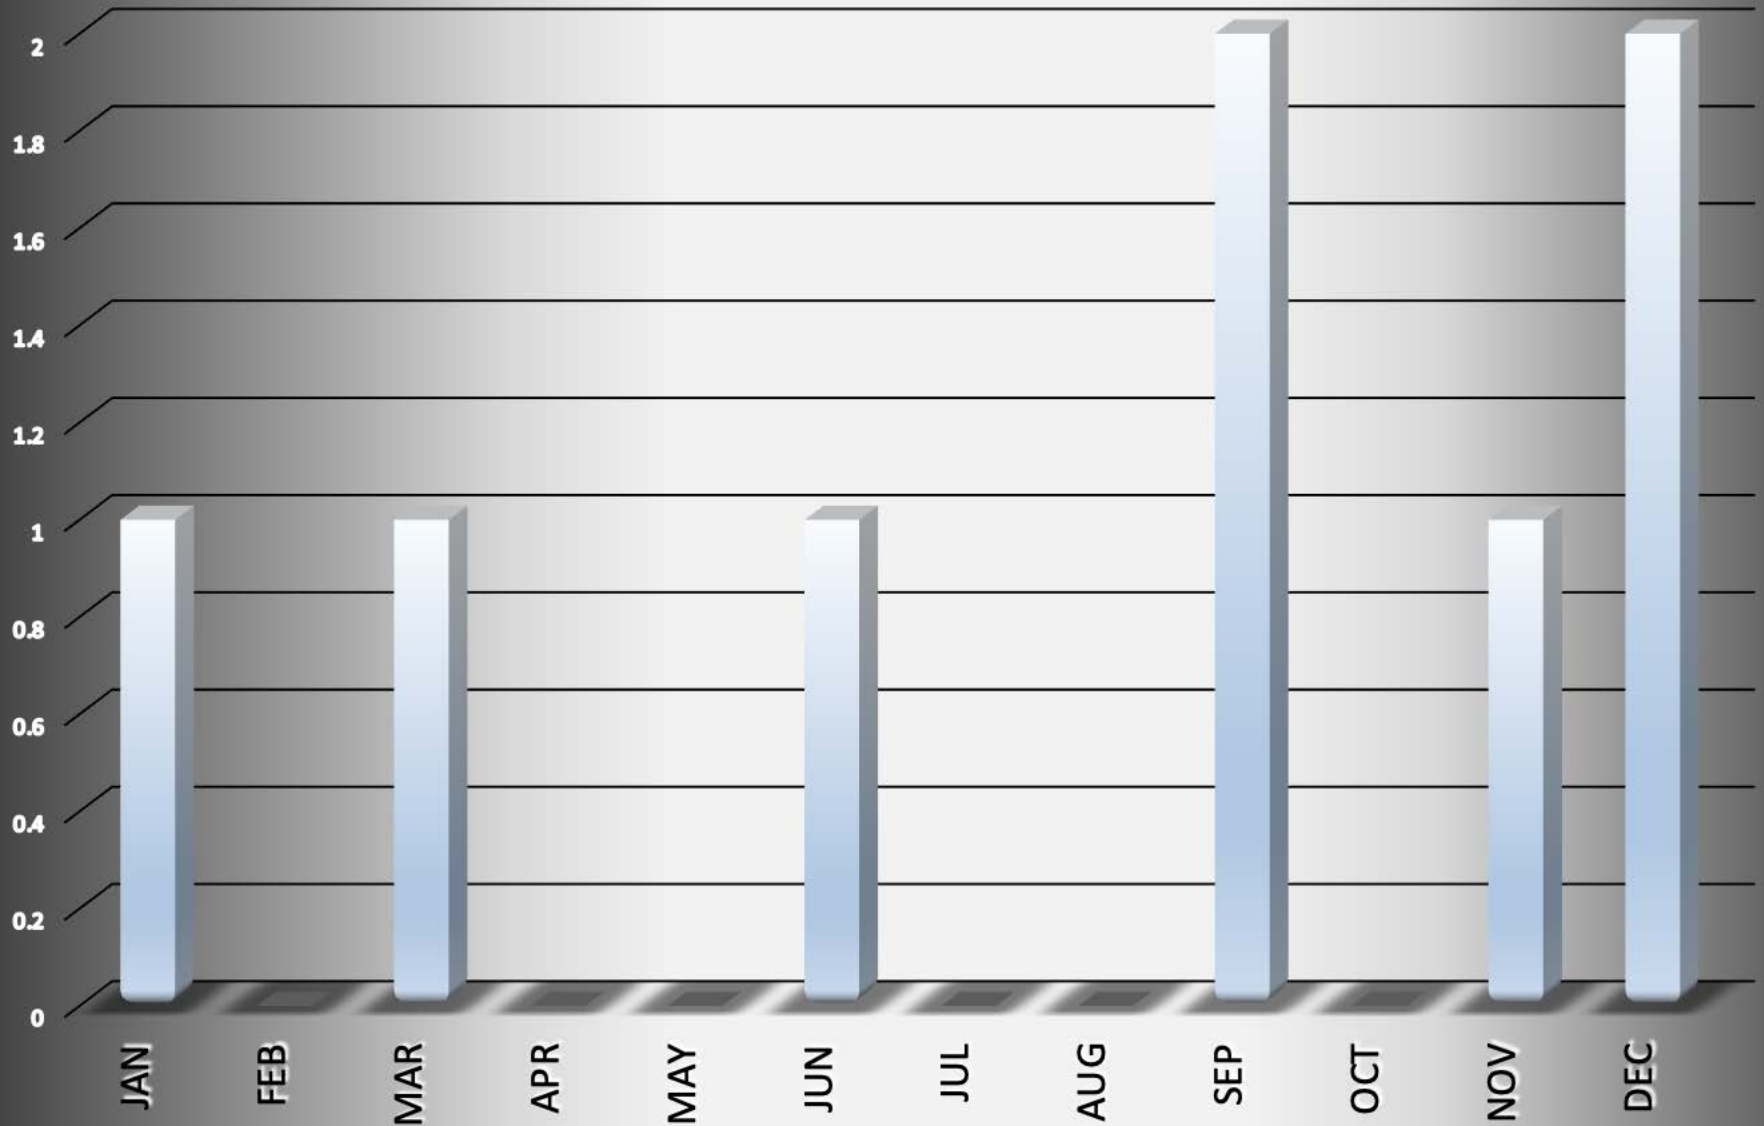

Oakwood-2015 - 8 total incidents

Incident			Arrestee			Complainant		
Incident #	Date Reported	Time	Age	Race	Sex	Age	Race	Sex
1-15-0002	01/01/15	2:36 AM	18	W	F	45	W	F
1-15-0945	03/13/15	5:52 PM	18	W	M	54	W	F
1-15-2068	06/01/15	10:06 PM	16	W	M	44	W	M
1-15-3350	09/07/15	11:26 PM	44	W	M	29	H	F
1-15-3451	09/14/15	8:11 AM	14	W	M	39	W	M
1-15-4142	11/05/15	7:19 PM	14	W	M	35	W	F
1-15-4560	12/05/15	9:06 AM	51	W	M	10	W	M
1-15-4712	12/16/15	9:16 PM	24	B	M	21	B	F

Oakwood-2015

Arrests by hour of the day - 8 total

Oakwood-2015

Arrests by Month - 8 total

Oakwood-2015

Age of Arrestee

Oakwood-2015

Age of Complainant

Oakwood-2015
Arrestee/Complainant Sex - 8 total

Oakwood-2015 Sex of Arrestees

Oakwood-2015

Sex of Complainants