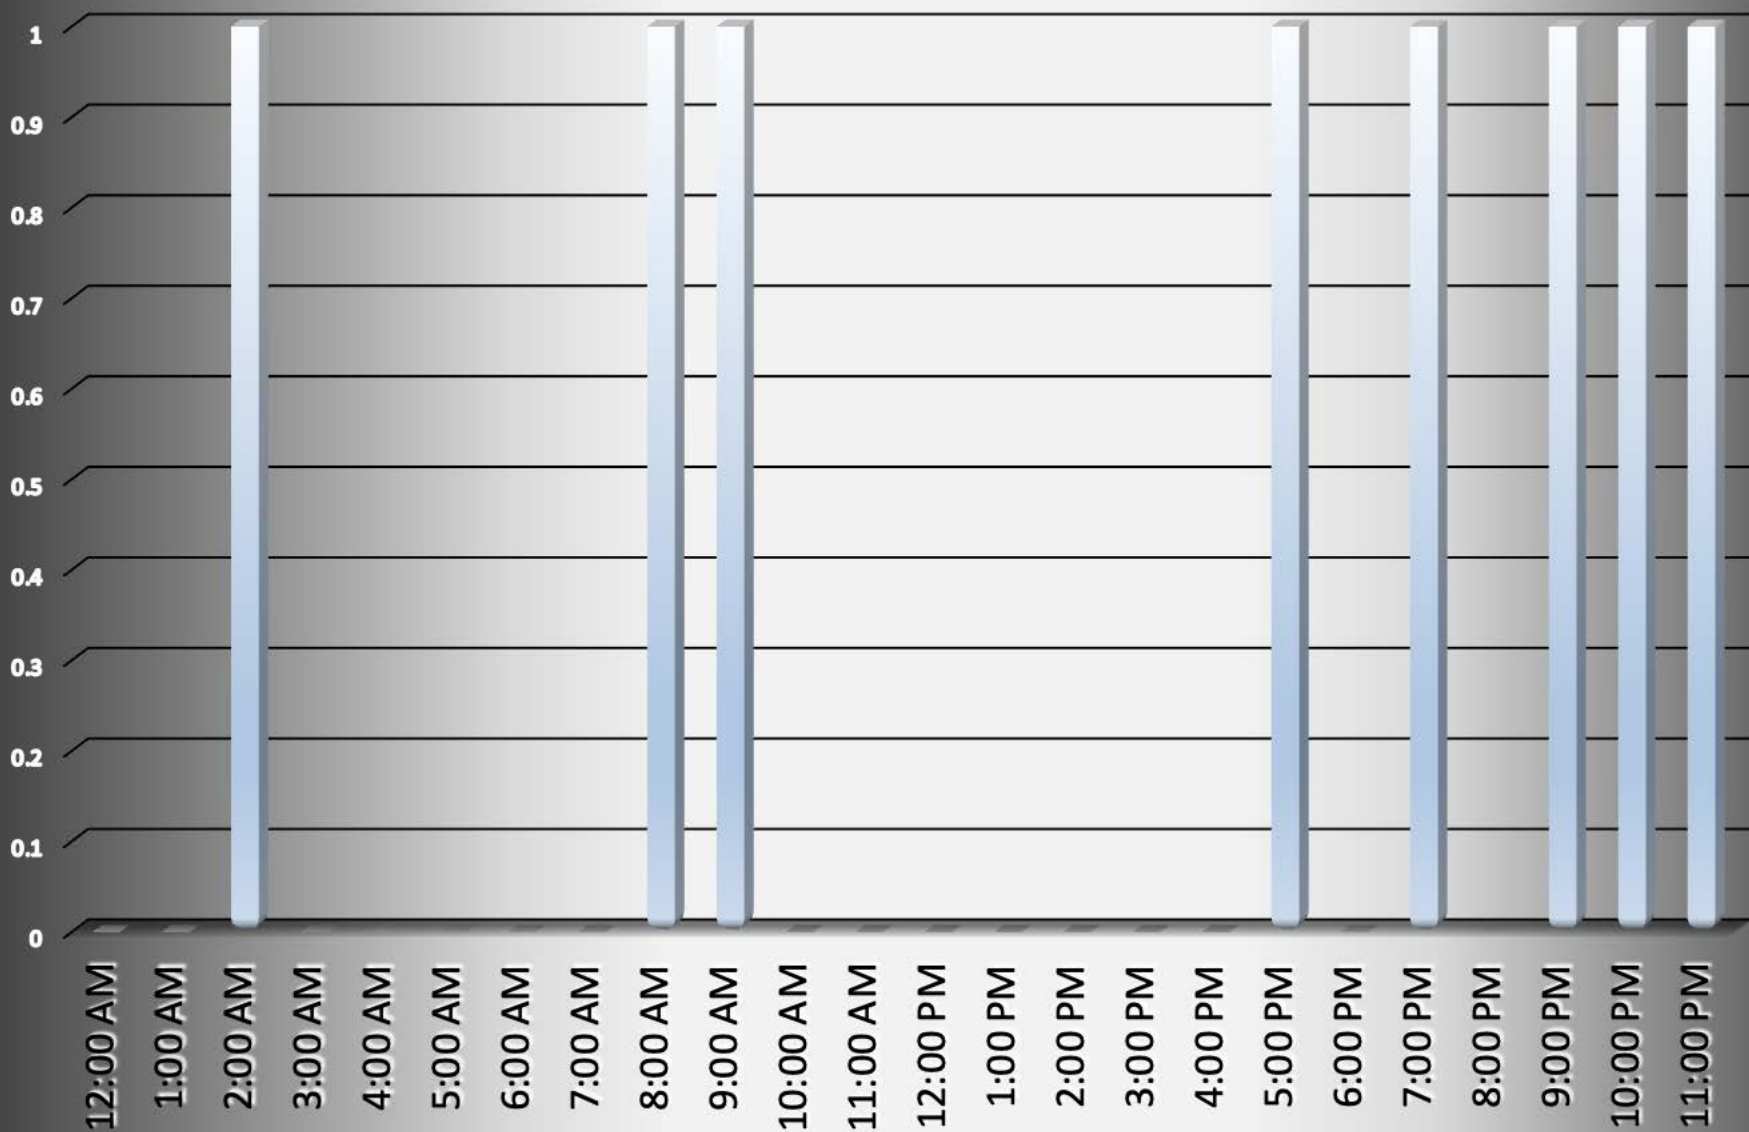

Oakwood-2015 - 8 total incidents

Incident			Arrestee			Complainant		
Incident #	Date Reported	Time	Age	Race	Sex	Age	Race	Sex
1-15-0002	01/01/15	2:36 AM	18	W	F	45	W	F
1-15-0945	03/13/15	5:52 PM	18	W	M	54	W	F
1-15-2068	06/01/15	10:06 PM	16	W	M	44	W	M
1-15-3350	09/07/15	11:26 PM	44	W	M	29	H	F
1-15-3451	09/14/15	8:11 AM	14	W	M	39	W	M
1-15-4142	11/05/15	7:19 PM	14	W	M	35	W	F
1-15-4560	12/05/15	9:06 AM	51	W	M	10	W	M
1-15-4712	12/16/15	9:16 PM	24	B	M	21	B	F

Oakwood-2015

Arrests by hour of the day - 8 total

Oakwood-2015

Arrests by Month - 8 total

Oakwood-2015

Age of Arrestee

Oakwood-2015

Age of Complainant

Oakwood-2015
Arrestee/Complainant Sex - 8 total

Oakwood-2015 Sex of Arrestees

Oakwood-2015

Sex of Complainants