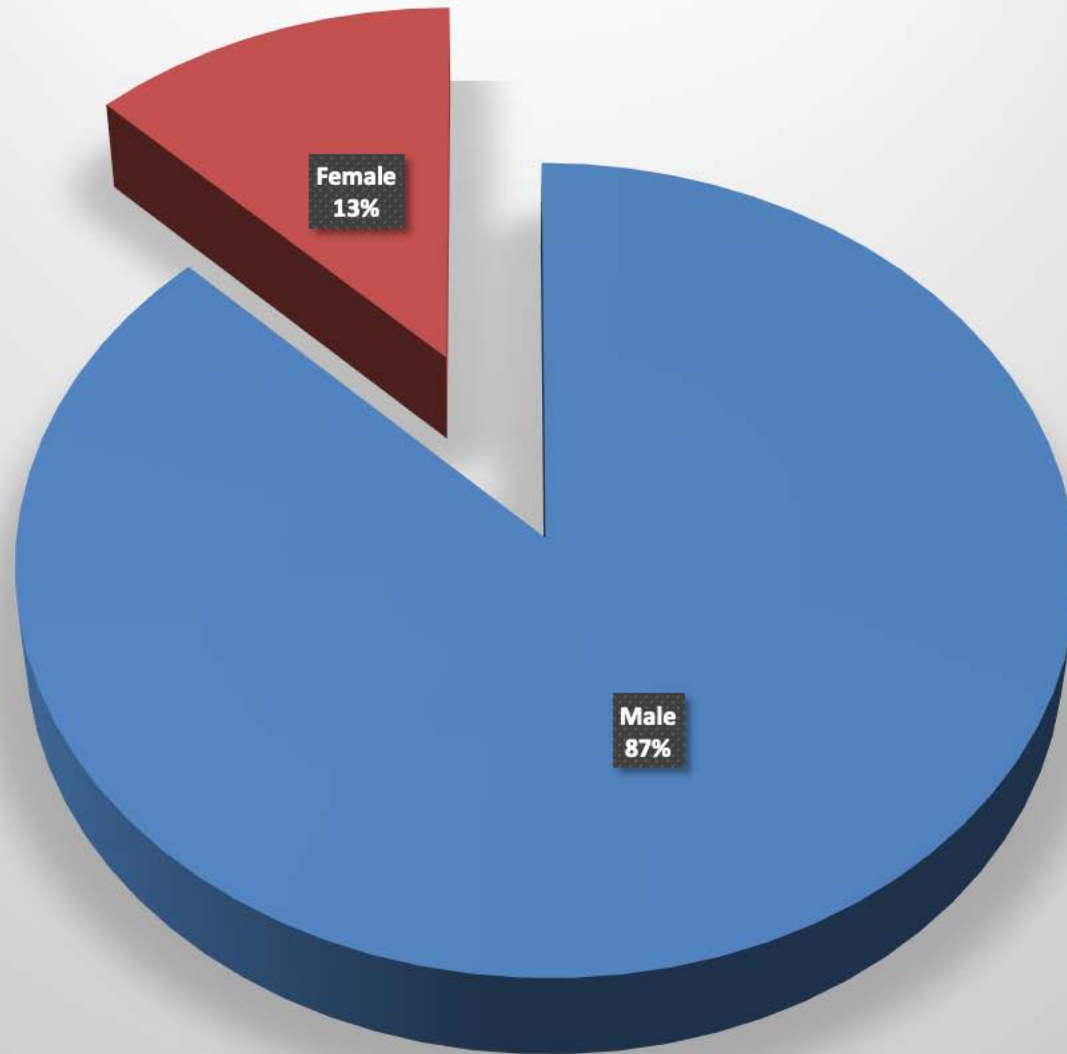

Oakwood-2015 - 8 total incidents

Incident			Arrestee			Complainant		
Incident #	Date Reported	Time	Age	Race	Sex	Age	Race	Sex
1-15-0002	01/01/15	2:36 AM	18	W	F	45	W	F
1-15-0945	03/13/15	5:52 PM	18	W	M	54	W	F
1-15-2068	06/01/15	10:06 PM	16	W	M	44	W	M
1-15-3350	09/07/15	11:26 PM	44	W	M	29	H	F
1-15-3451	09/14/15	8:11 AM	14	W	M	39	W	M
1-15-4142	11/05/15	7:19 PM	14	W	M	35	W	F
1-15-4560	12/05/15	9:06 AM	51	W	M	10	W	M
1-15-4712	12/16/15	9:16 PM	24	B	M	21	B	F

Oakwood-2015

Arrests by hour of the day - 8 total

Oakwood-2015

Arrests by Month - 8 total

Oakwood-2015

Age of Arrestee

Oakwood-2015

Age of Complainant

Oakwood-2015
Arrestee/Complainant Sex - 8 total

Oakwood-2015 Sex of Arrestees

Oakwood-2015

Sex of Complainants