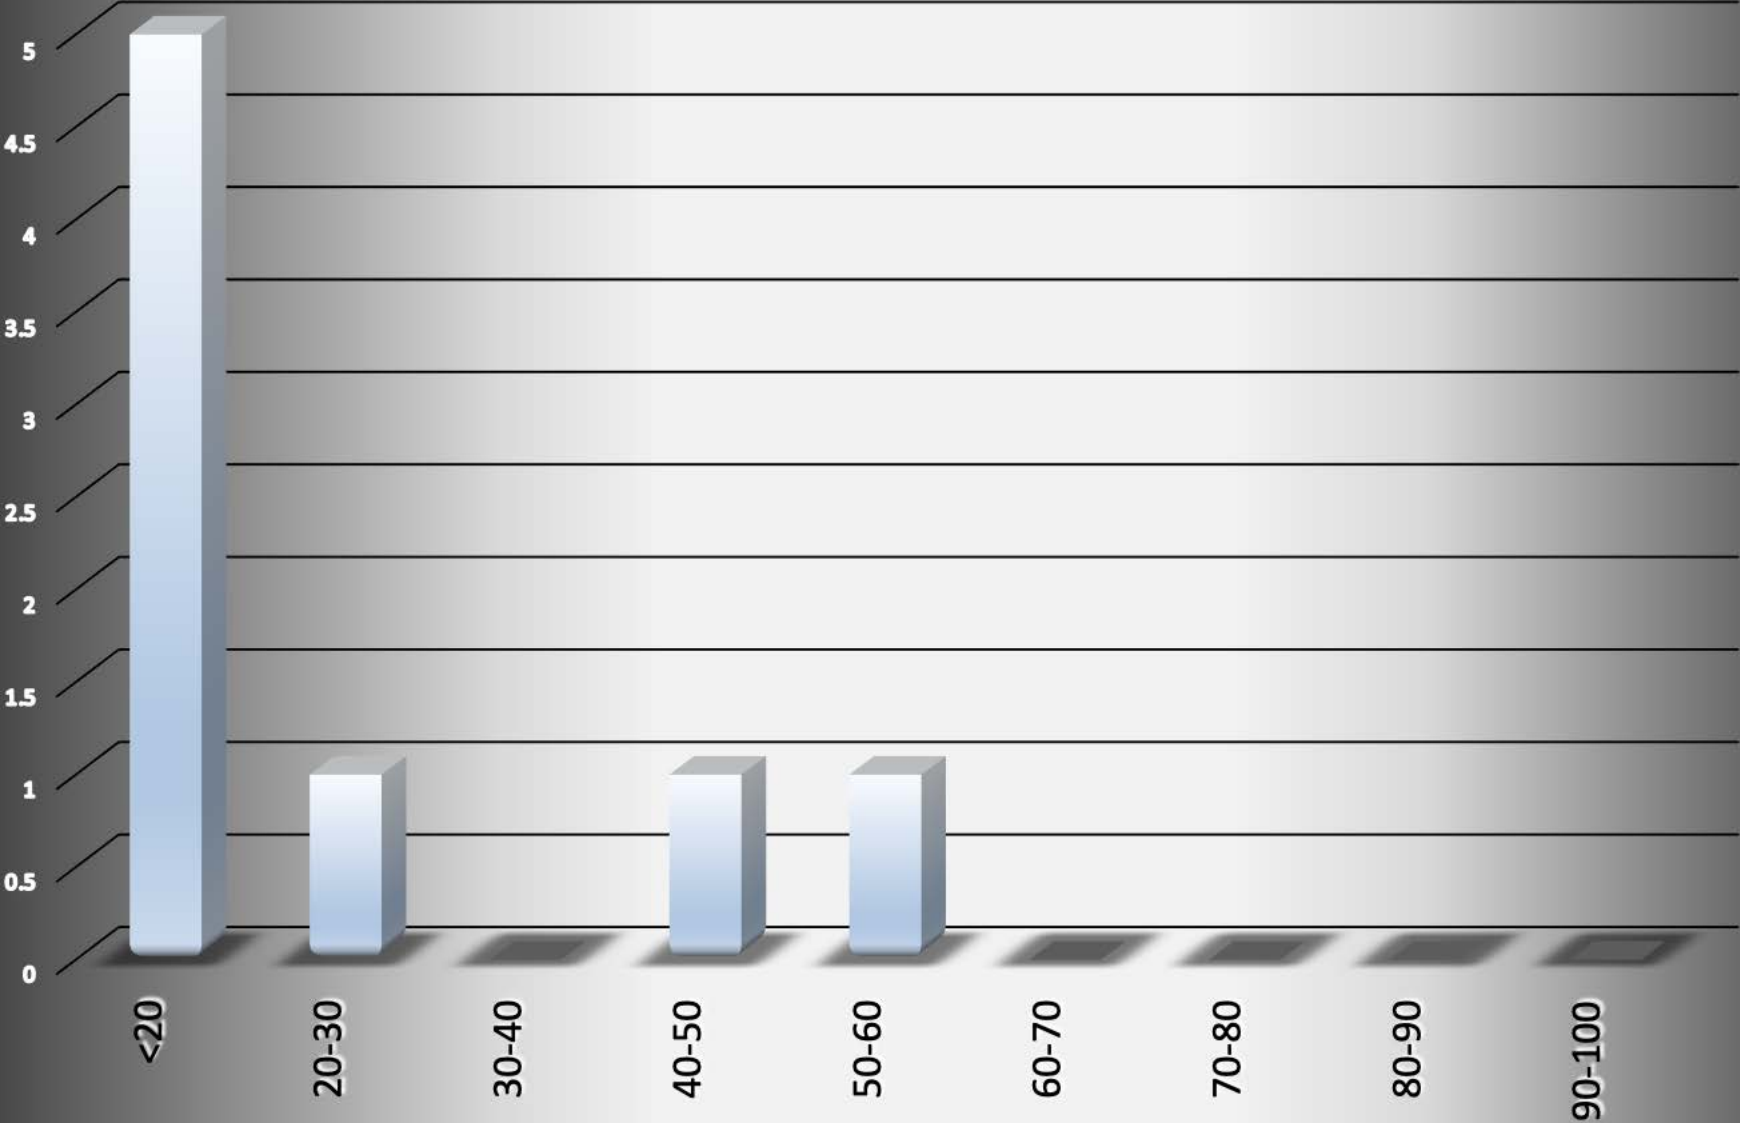

Oakwood-2015 - 8 total incidents

Incident			Arrestee			Complainant		
Incident #	Date Reported	Time	Age	Race	Sex	Age	Race	Sex
1-15-0002	01/01/15	2:36 AM	18	W	F	45	W	F
1-15-0945	03/13/15	5:52 PM	18	W	M	54	W	F
1-15-2068	06/01/15	10:06 PM	16	W	M	44	W	M
1-15-3350	09/07/15	11:26 PM	44	W	M	29	H	F
1-15-3451	09/14/15	8:11 AM	14	W	M	39	W	M
1-15-4142	11/05/15	7:19 PM	14	W	M	35	W	F
1-15-4560	12/05/15	9:06 AM	51	W	M	10	W	M
1-15-4712	12/16/15	9:16 PM	24	B	M	21	B	F

Oakwood-2015

Arrests by hour of the day - 8 total

Oakwood-2015

Arrests by Month - 8 total

Oakwood-2015

Age of Arrestee

Oakwood-2015

Age of Complainant

Oakwood-2015
Arrestee/Complainant Sex - 8 total

Oakwood-2015 Sex of Arrestees

Oakwood-2015

Sex of Complainants