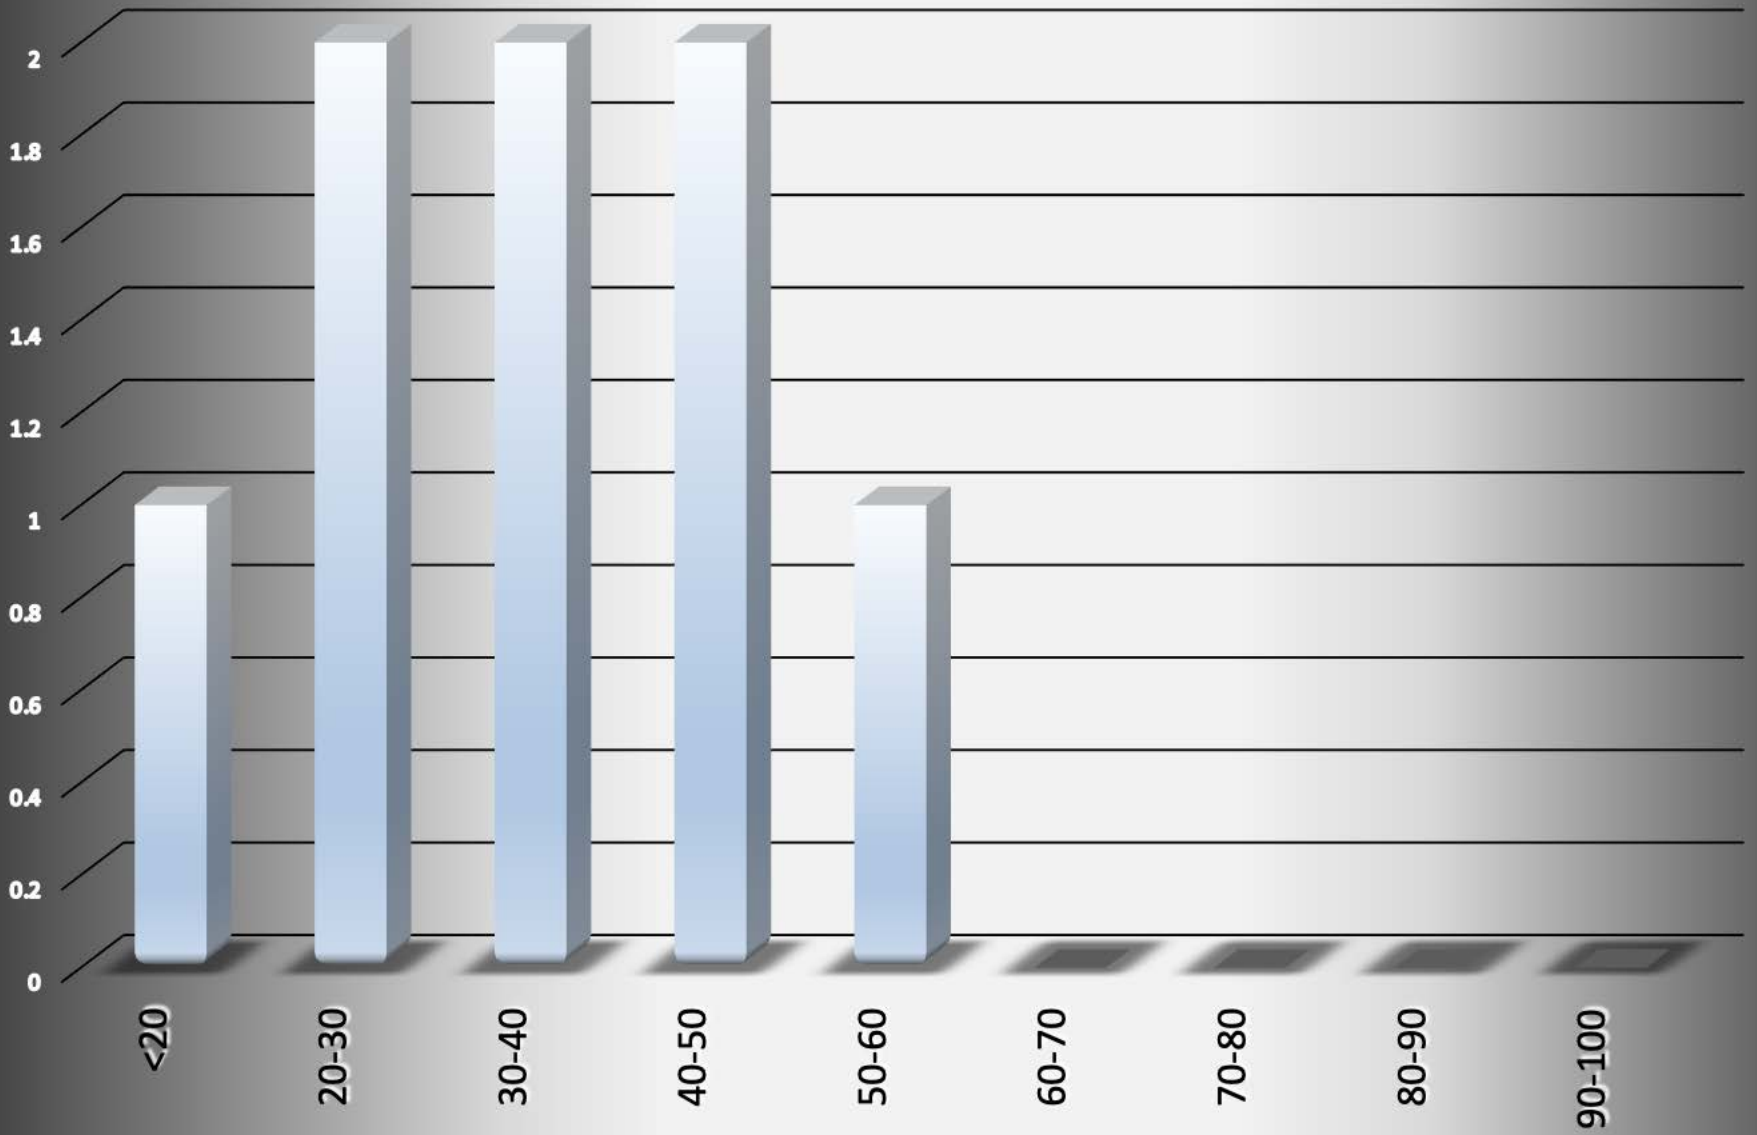

Oakwood-2015 - 8 total incidents

Incident			Arrestee			Complainant		
Incident #	Date Reported	Time	Age	Race	Sex	Age	Race	Sex
1-15-0002	01/01/15	2:36 AM	18	W	F	45	W	F
1-15-0945	03/13/15	5:52 PM	18	W	M	54	W	F
1-15-2068	06/01/15	10:06 PM	16	W	M	44	W	M
1-15-3350	09/07/15	11:26 PM	44	W	M	29	H	F
1-15-3451	09/14/15	8:11 AM	14	W	M	39	W	M
1-15-4142	11/05/15	7:19 PM	14	W	M	35	W	F
1-15-4560	12/05/15	9:06 AM	51	W	M	10	W	M
1-15-4712	12/16/15	9:16 PM	24	B	M	21	B	F

Oakwood-2015

Arrests by hour of the day - 8 total

Oakwood-2015

Arrests by Month - 8 total

Oakwood-2015

Age of Arrestee

Oakwood-2015

Age of Complainant

Oakwood-2015
Arrestee/Complainant Sex - 8 total

Oakwood-2015 Sex of Arrestees

Oakwood-2015

Sex of Complainants