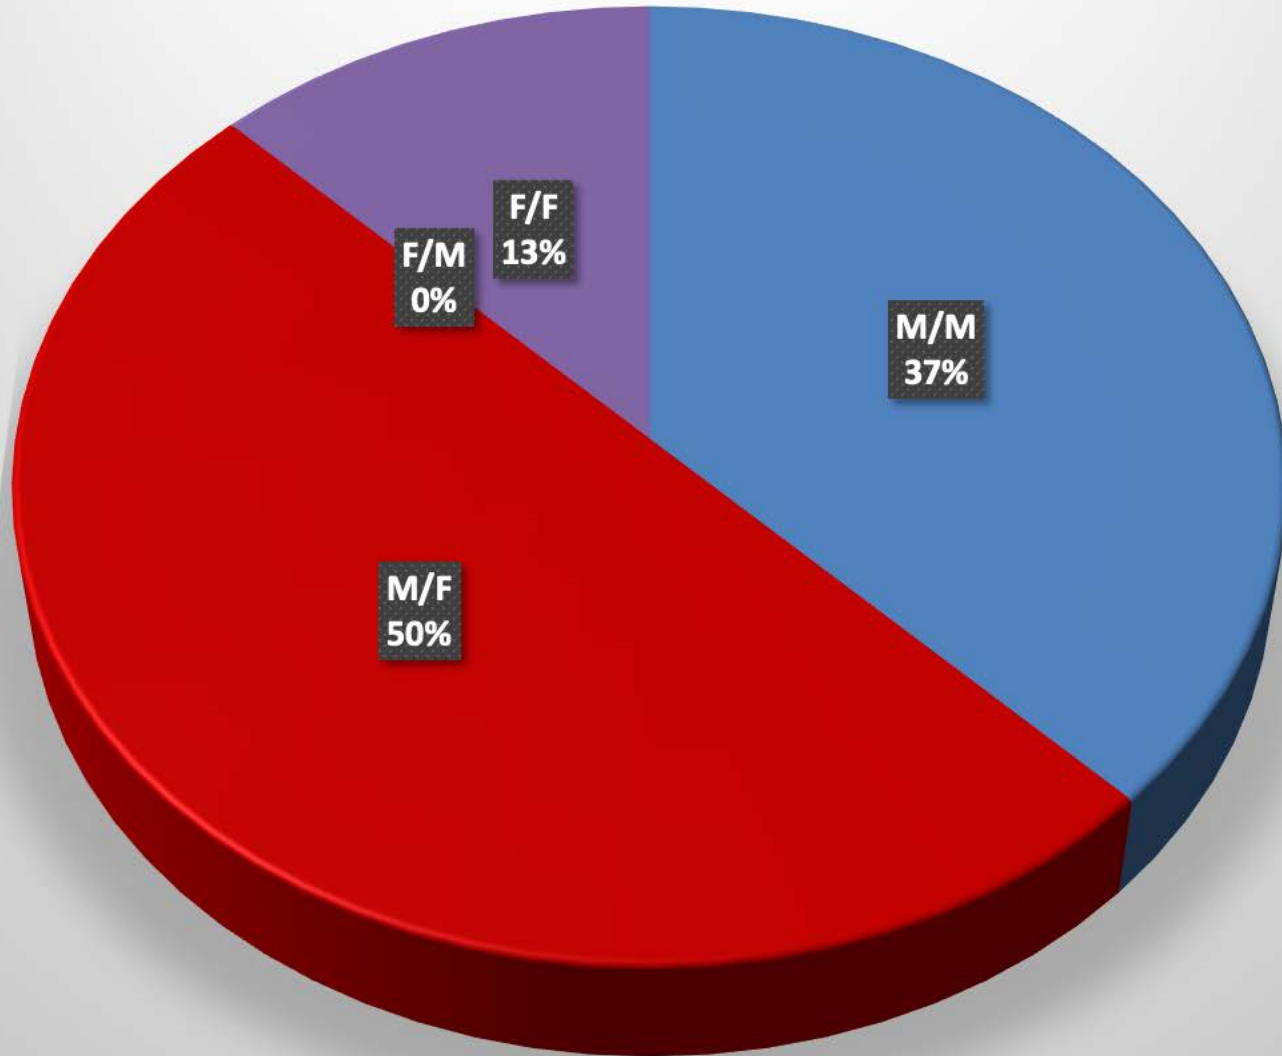

Oakwood-2015 - 8 total incidents

Incident			Arrestee			Complainant		
Incident #	Date Reported	Time	Age	Race	Sex	Age	Race	Sex
1-15-0002	01/01/15	2:36 AM	18	W	F	45	W	F
1-15-0945	03/13/15	5:52 PM	18	W	M	54	W	F
1-15-2068	06/01/15	10:06 PM	16	W	M	44	W	M
1-15-3350	09/07/15	11:26 PM	44	W	M	29	H	F
1-15-3451	09/14/15	8:11 AM	14	W	M	39	W	M
1-15-4142	11/05/15	7:19 PM	14	W	M	35	W	F
1-15-4560	12/05/15	9:06 AM	51	W	M	10	W	M
1-15-4712	12/16/15	9:16 PM	24	B	M	21	B	F

Oakwood-2015

Arrests by hour of the day - 8 total

Oakwood-2015

Arrests by Month - 8 total

Oakwood-2015

Age of Arrestee

Oakwood-2015

Age of Complainant

Oakwood-2015
Arrestee/Complainant Sex - 8 total

Oakwood-2015 Sex of Arrestees

Oakwood-2015

Sex of Complainants