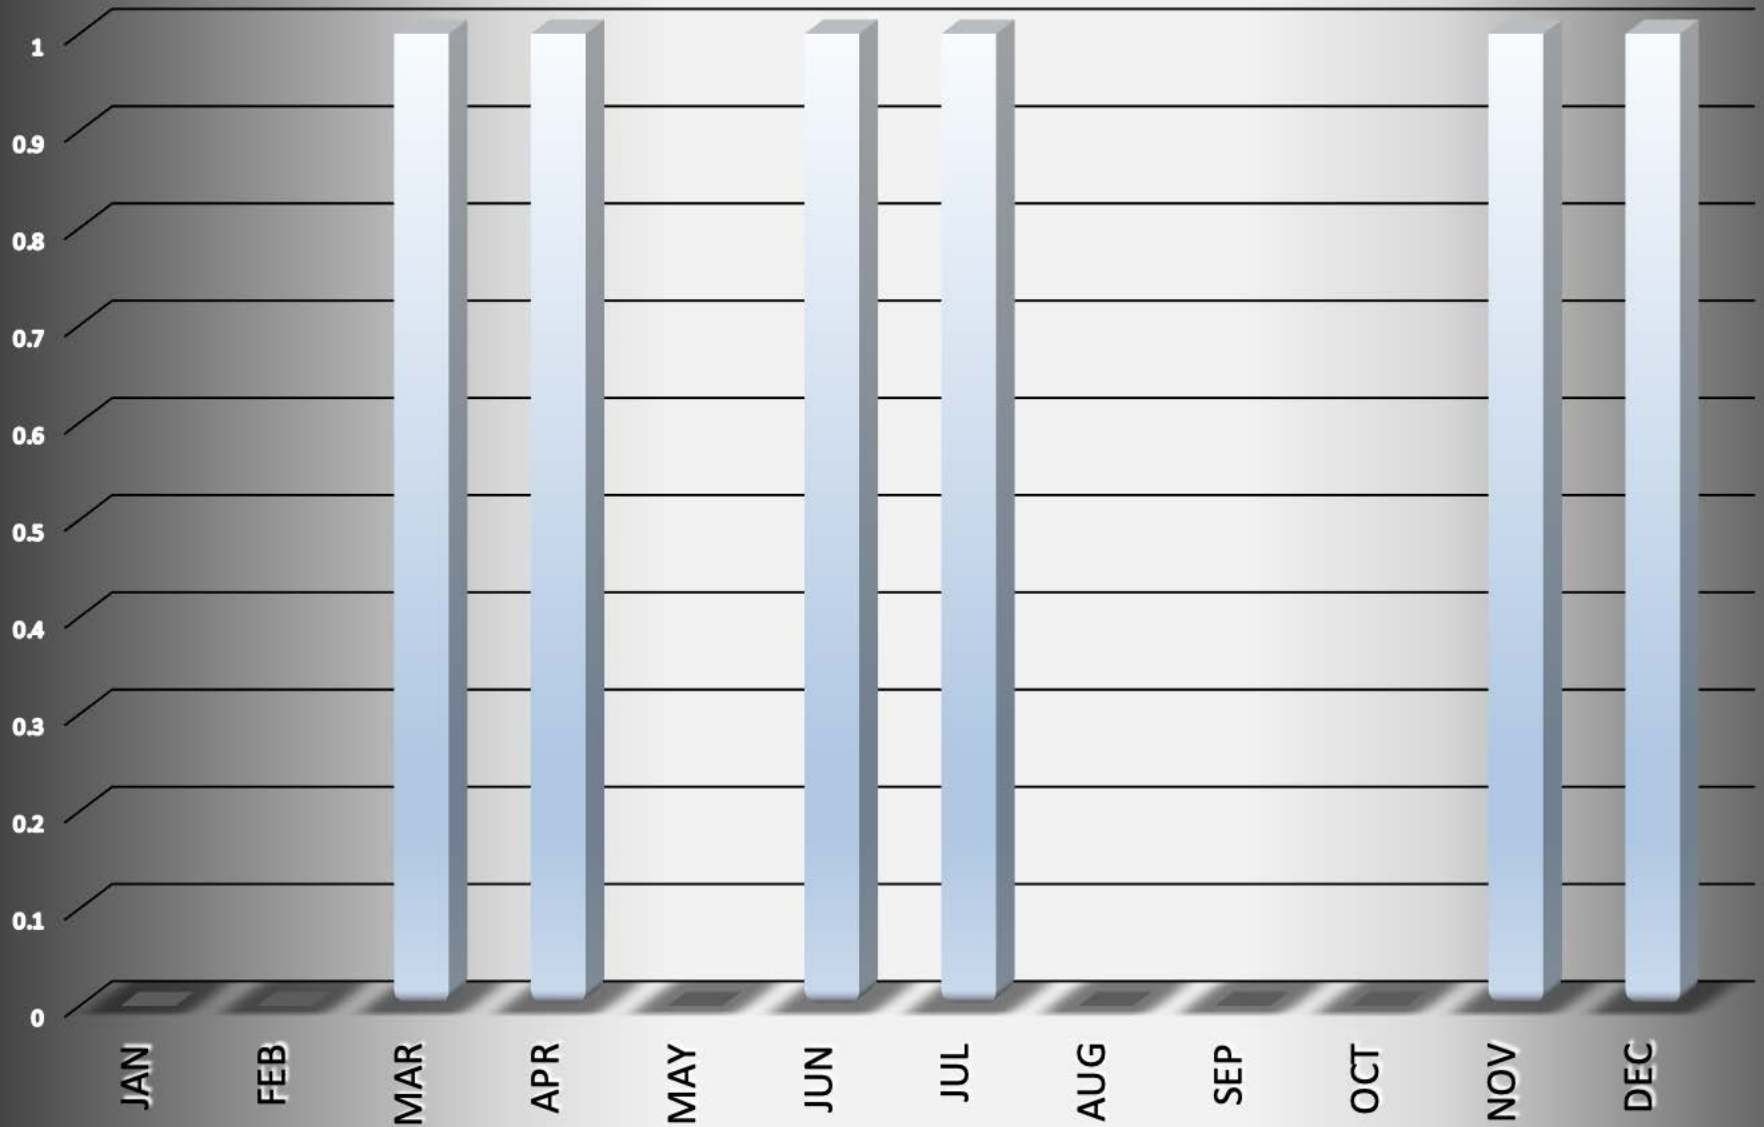

Oakwood-2012

Incident			Arrestee			Complainant	
Incident #	Date Reported	Time	Age or Birth Year	Race	Sex	Age or Birth Year	Race
1-12-000966	3/6/12		28	W	F	37	W
1-12-001715	4/25/12		42	B	F	56	W
1-12-002572	6/22/12		32	W	F	42	W
1-12-003024	7/20/12		JUV	W	F	43	W
1-12-005068	11/15/12		43	W	F	42	W
1-12-005580	12/23/12		34	W	M	33	W

Oakwood-2012

Arrests by Month - 6 total

Oakwood-2012

Age of Arrestee

Oakwood-2012

Age of Complainant

Oakwood-2012
Arrestee/Complainant Sex - 6 total

Oakwood-2012 Sex of Arrestees

Oakwood-2012

Sex of Complainants