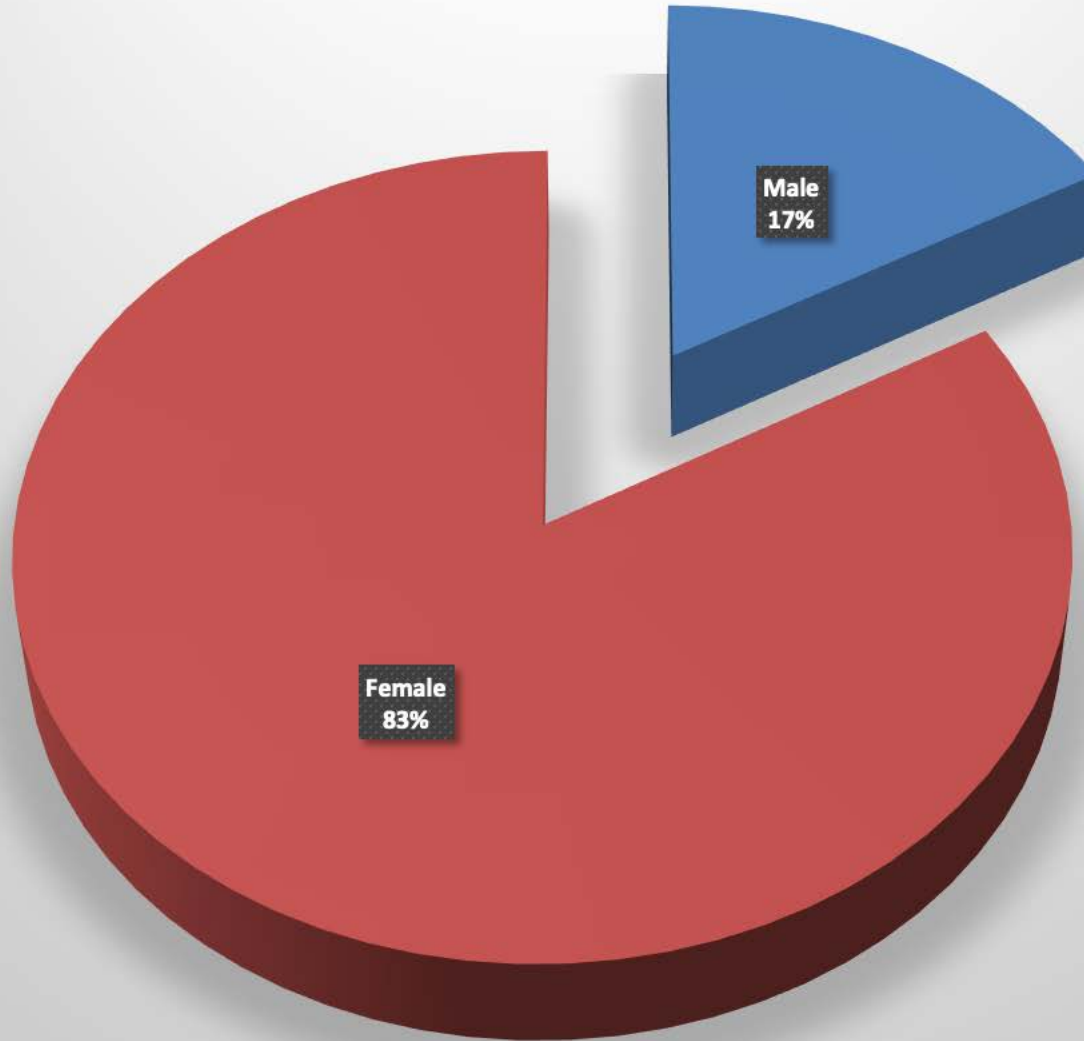

Oakwood-2012

Incident			Arrestee			Complainant	
Incident #	Date Reported	Time	Age or Birth Year	Race	Sex	Age or Birth Year	Race
1-12-000966	3/6/12		28	W	F	37	W
1-12-001715	4/25/12		42	B	F	56	W
1-12-002572	6/22/12		32	W	F	42	W
1-12-003024	7/20/12		JUV	W	F	43	W
1-12-005068	11/15/12		43	W	F	42	W
1-12-005580	12/23/12		34	W	M	33	W

Oakwood-2012

Arrests by Month - 6 total

Oakwood-2012

Age of Arrestee

Oakwood-2012

Age of Complainant

Oakwood-2012
Arrestee/Complainant Sex - 6 total

Oakwood-2012 Sex of Arrestees

Oakwood-2012

Sex of Complainants