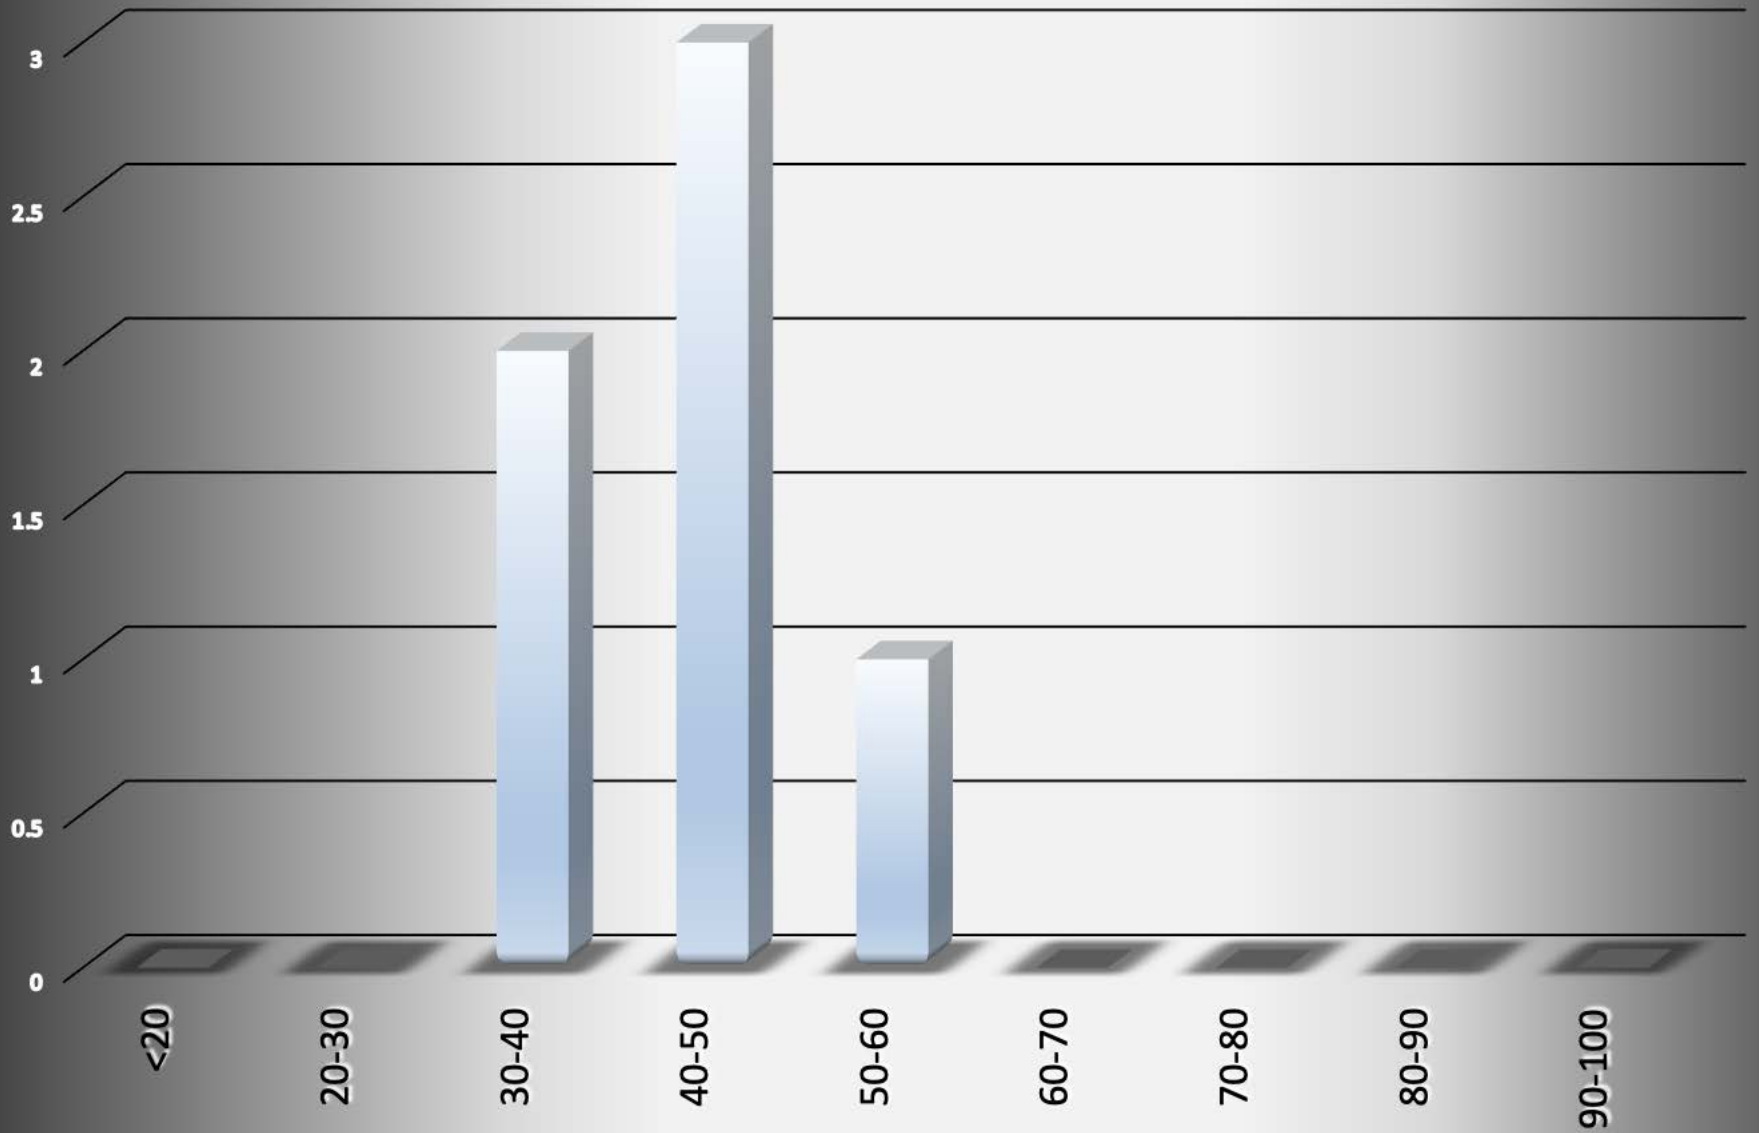

Oakwood-2012

Incident			Arrestee			Complainant	
Incident #	Date Reported	Time	Age or Birth Year	Race	Sex	Age or Birth Year	Race
1-12-000966	3/6/12		28	W	F	37	W
1-12-001715	4/25/12		42	B	F	56	W
1-12-002572	6/22/12		32	W	F	42	W
1-12-003024	7/20/12		JUV	W	F	43	W
1-12-005068	11/15/12		43	W	F	42	W
1-12-005580	12/23/12		34	W	M	33	W

Oakwood-2012

Arrests by Month - 6 total

Oakwood-2012

Age of Arrestee

Oakwood-2012

Age of Complainant

Oakwood-2012
Arrestee/Complainant Sex - 6 total

Oakwood-2012 Sex of Arrestees

Oakwood-2012

Sex of Complainants