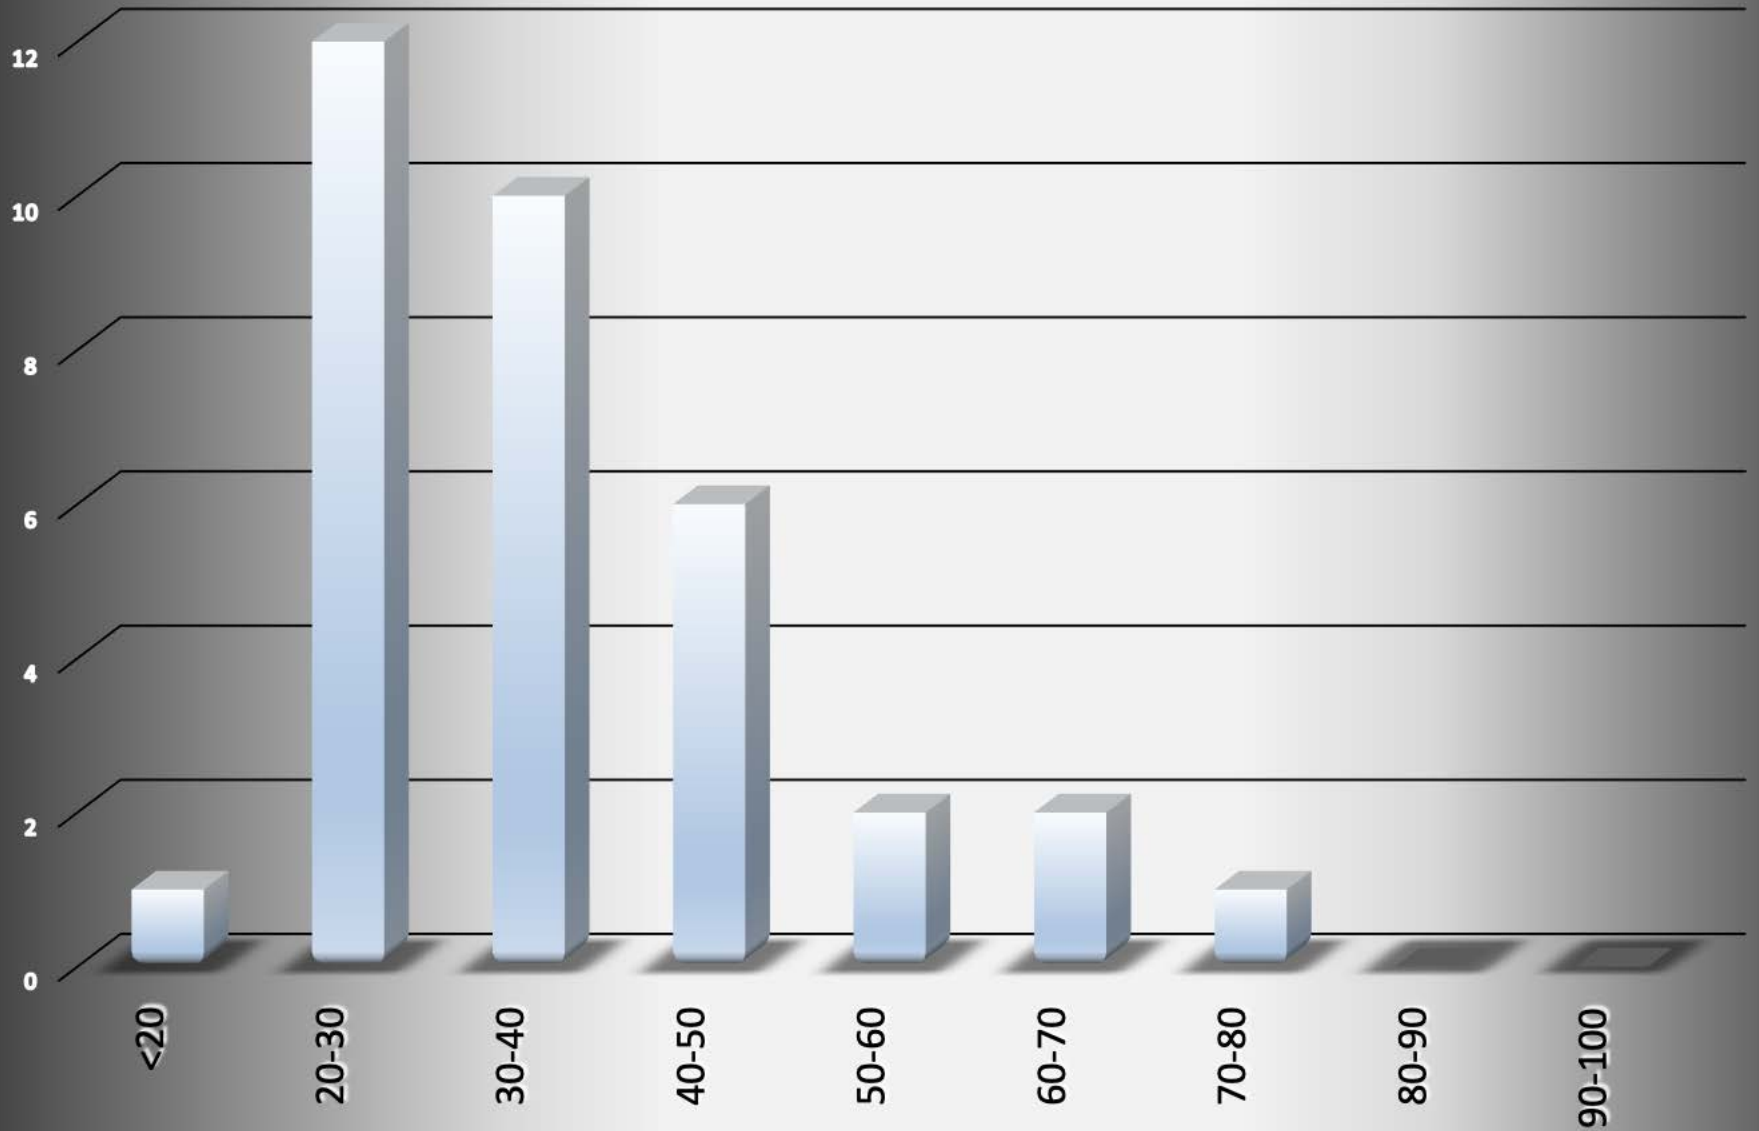

Moraine-2015 - 34 total incidents

Incident			Arrestee			Complainant		
Incident #	Date Reported	Time	Age	Race	Sex	Age	Race	Sex
15-1	01/01/15	1:36 AM	31	H	M	25	W	F
15-194	01/24/15	3:05 PM	35	W	M	37	W	F
15-253	02/01/15	2:45 PM	33	B	M	25	B	F
15-254	02/01/15	2:45 PM	25	B	F	33	B	M
15-416	02/17/15	12:38 PM	25	B	M	25	B	F
15-607	03/06/15	11:33 PM	33	B	M	20	B	F
15-1027	04/15/15	1:56 PM	16	W	F	39	W	F
15-1043	04/17/15	11:20 AM	47	W	F	60	W	M
15-1288	05/09/15	6:28 PM	32	B	M	31	B	F
15-1589	06/07/15	10:07 PM	36	W	M	31	W	F
15-1591	06/07/15	11:00 PM	32	W	F	37	W	M
15-1736	06/20/15	11:09 PM	36	W	M	31	W	F
15-1834	06/29/15	8:16 PM	14	W	M	20	W	F
15-1839	06/30/15	12:24 AM	17	W	M	42	W	F
15-1934	07/08/15	5:15 AM	22	B	F	22	B	M
15-1980	07/11/15	6:43 PM	46	W	M	51	W	F
15-2091	07/21/15	8:58 PM	21	W	F	76	W	F
15-2199	08/01/15	2:50 PM	34	B	M	30	B	F
15-2250	08/06/15	1:03 AM	14	B	M	41	B	M
15-2261	08/07/15	12:52 AM	49	W	F	30	W	M
15-2340	08/12/15	10:35 PM	44	B	F	45	B	M
15-2417	08/21/15	8:49 PM	57	W	M	57	W	F
15-2770	09/24/15	1:35 AM	21	B	M	20	B	F
15-2811	09/28/15	5:43 PM	16	W	F	41	W	F
15-2816	09/29/15	12:54 PM	22	W	F	21	W	M
15-2978	10/14/15	8:40 AM	19	B	M	18	B	F
15-3049	10/21/15	10:35 AM	22	W	M	23	W	F
15-3097	10/26/15	9:44 AM	63	W	M	66	W	F
15-3178	11/02/15	11:35 AM	18	W	F	44	W	F
15-3248	11/08/15	10:27 PM	22	W	M	23	W	F
15-3282	11/12/15	8:06 PM	42	W	M	39	W	F
15-3292	11/14/15	1:05 PM	14	B	M	42	B	M
15-3298	11/15/15	1:06 AM	24	W	M	21	W	F
15-3716	12/27/15	2:13 PM	15	B	M	21	B	F

Moraine-2015

Arrests by hour of the day - 34 total

Moraine-2015

Arrests by Month - 34 total

Moraine-2015

Age of Arrestee

Moraine-2015

Age of Complainant

Moraine-2015
Arrestee/Complainant Sex - 34 total

Moraine-2015 Sex of Arrestees

Moraine-2015

Sex of Complainants