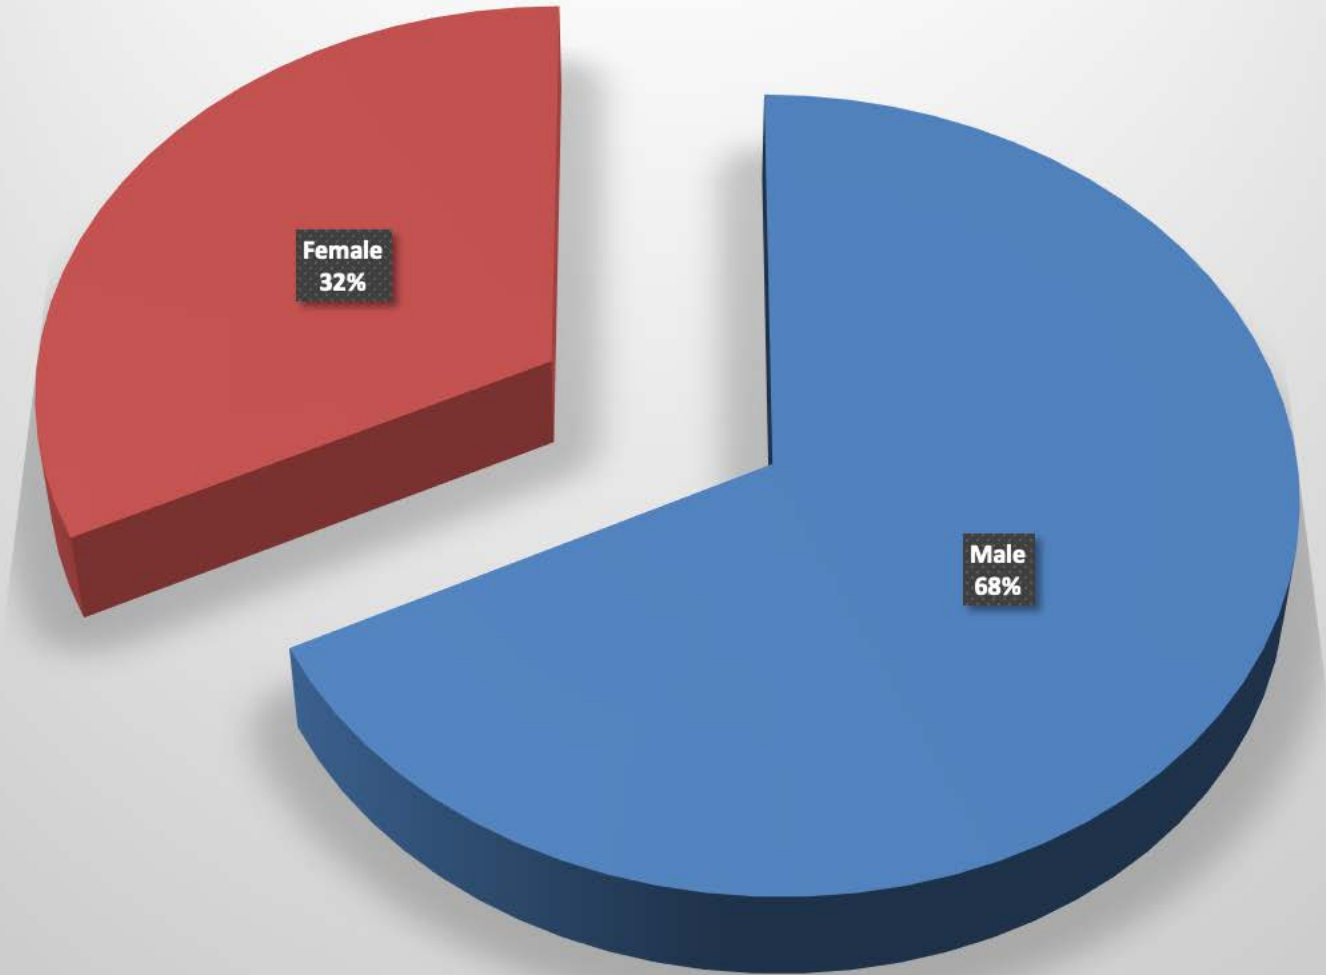

Moraine-2015 - 34 total incidents

Incident			Arrestee			Complainant		
Incident #	Date Reported	Time	Age	Race	Sex	Age	Race	Sex
15-1	01/01/15	1:36 AM	31	H	M	25	W	F
15-194	01/24/15	3:05 PM	35	W	M	37	W	F
15-253	02/01/15	2:45 PM	33	B	M	25	B	F
15-254	02/01/15	2:45 PM	25	B	F	33	B	M
15-416	02/17/15	12:38 PM	25	B	M	25	B	F
15-607	03/06/15	11:33 PM	33	B	M	20	B	F
15-1027	04/15/15	1:56 PM	16	W	F	39	W	F
15-1043	04/17/15	11:20 AM	47	W	F	60	W	M
15-1288	05/09/15	6:28 PM	32	B	M	31	B	F
15-1589	06/07/15	10:07 PM	36	W	M	31	W	F
15-1591	06/07/15	11:00 PM	32	W	F	37	W	M
15-1736	06/20/15	11:09 PM	36	W	M	31	W	F
15-1834	06/29/15	8:16 PM	14	W	M	20	W	F
15-1839	06/30/15	12:24 AM	17	W	M	42	W	F
15-1934	07/08/15	5:15 AM	22	B	F	22	B	M
15-1980	07/11/15	6:43 PM	46	W	M	51	W	F
15-2091	07/21/15	8:58 PM	21	W	F	76	W	F
15-2199	08/01/15	2:50 PM	34	B	M	30	B	F
15-2250	08/06/15	1:03 AM	14	B	M	41	B	M
15-2261	08/07/15	12:52 AM	49	W	F	30	W	M
15-2340	08/12/15	10:35 PM	44	B	F	45	B	M
15-2417	08/21/15	8:49 PM	57	W	M	57	W	F
15-2770	09/24/15	1:35 AM	21	B	M	20	B	F
15-2811	09/28/15	5:43 PM	16	W	F	41	W	F
15-2816	09/29/15	12:54 PM	22	W	F	21	W	M
15-2978	10/14/15	8:40 AM	19	B	M	18	B	F
15-3049	10/21/15	10:35 AM	22	W	M	23	W	F
15-3097	10/26/15	9:44 AM	63	W	M	66	W	F
15-3178	11/02/15	11:35 AM	18	W	F	44	W	F
15-3248	11/08/15	10:27 PM	22	W	M	23	W	F
15-3282	11/12/15	8:06 PM	42	W	M	39	W	F
15-3292	11/14/15	1:05 PM	14	B	M	42	B	M
15-3298	11/15/15	1:06 AM	24	W	M	21	W	F
15-3716	12/27/15	2:13 PM	15	B	M	21	B	F

Moraine-2015

Arrests by hour of the day - 34 total

Moraine-2015

Arrests by Month - 34 total

Moraine-2015

Age of Arrestee

Moraine-2015

Age of Complainant

Moraine-2015
Arrestee/Complainant Sex - 34 total

Moraine-2015 Sex of Arrestees

Moraine-2015

Sex of Complainants