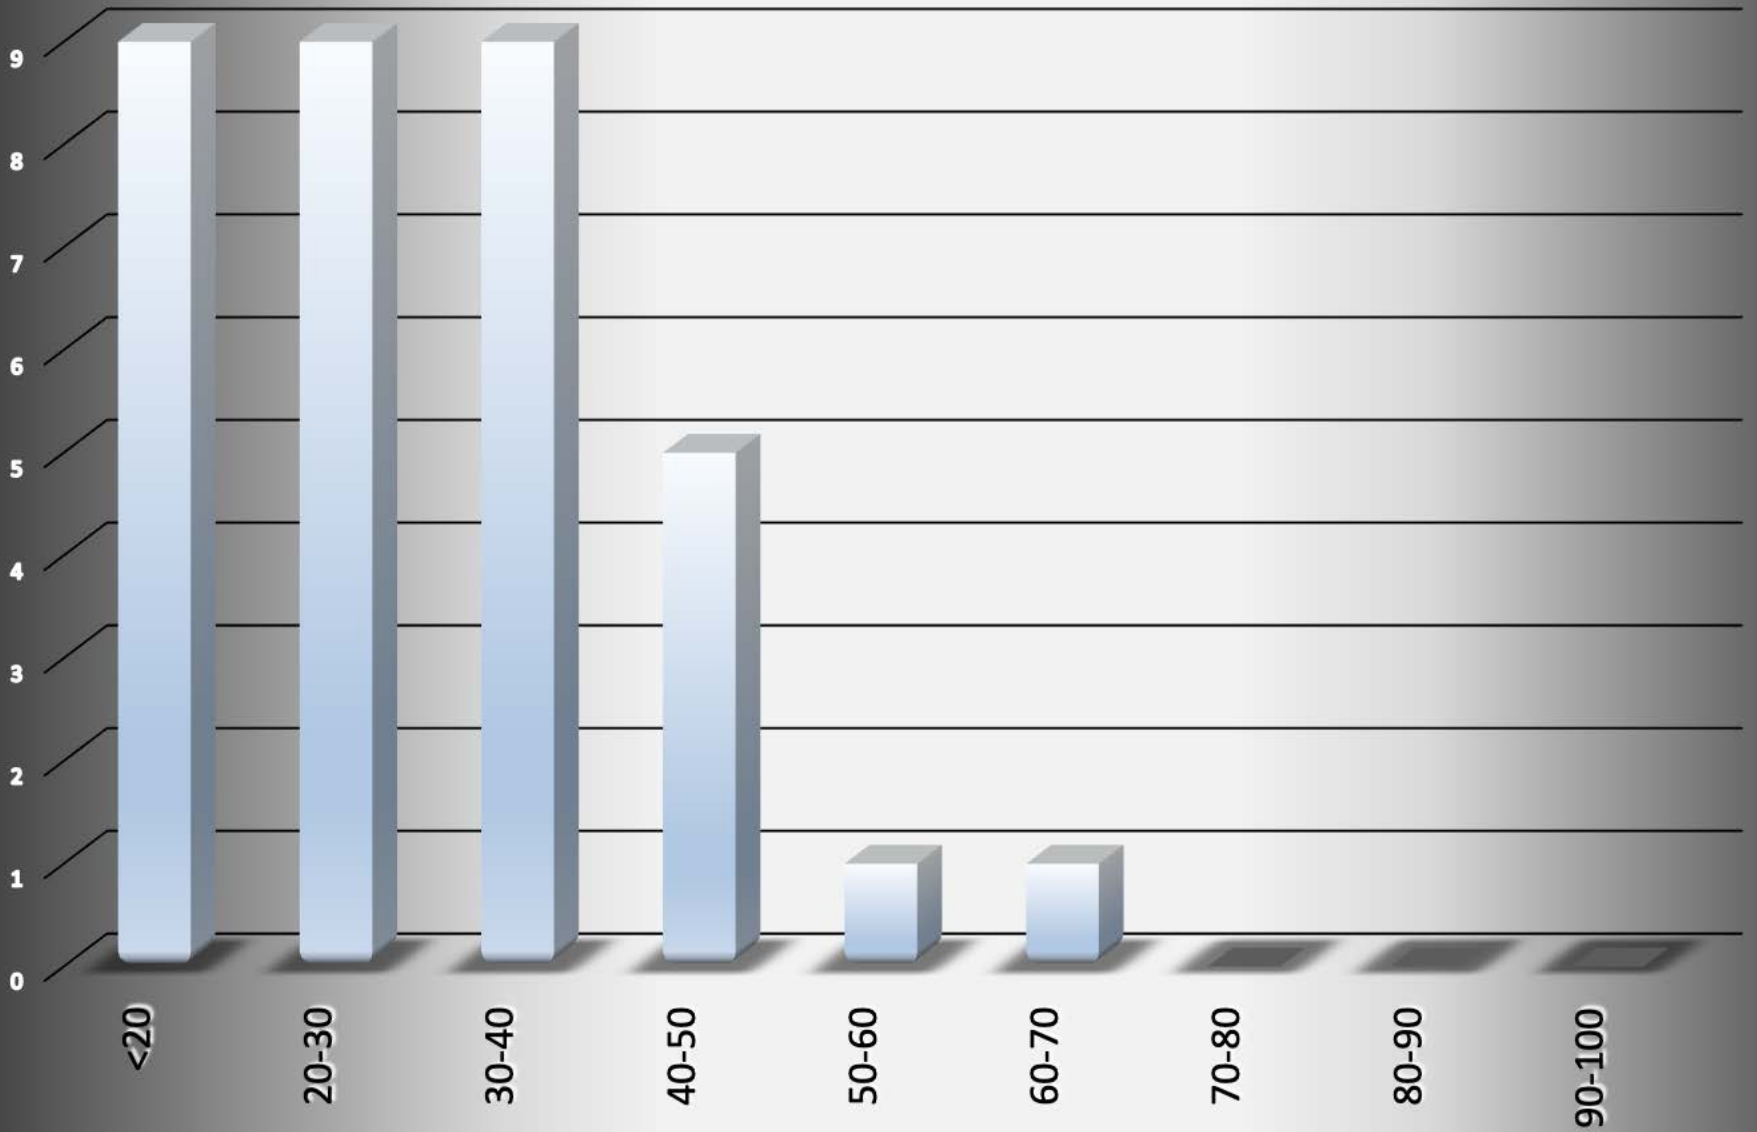

Moraine-2015 - 34 total incidents

Incident			Arrestee			Complainant		
Incident #	Date Reported	Time	Age	Race	Sex	Age	Race	Sex
15-1	01/01/15	1:36 AM	31	H	M	25	W	F
15-194	01/24/15	3:05 PM	35	W	M	37	W	F
15-253	02/01/15	2:45 PM	33	B	M	25	B	F
15-254	02/01/15	2:45 PM	25	B	F	33	B	M
15-416	02/17/15	12:38 PM	25	B	M	25	B	F
15-607	03/06/15	11:33 PM	33	B	M	20	B	F
15-1027	04/15/15	1:56 PM	16	W	F	39	W	F
15-1043	04/17/15	11:20 AM	47	W	F	60	W	M
15-1288	05/09/15	6:28 PM	32	B	M	31	B	F
15-1589	06/07/15	10:07 PM	36	W	M	31	W	F
15-1591	06/07/15	11:00 PM	32	W	F	37	W	M
15-1736	06/20/15	11:09 PM	36	W	M	31	W	F
15-1834	06/29/15	8:16 PM	14	W	M	20	W	F
15-1839	06/30/15	12:24 AM	17	W	M	42	W	F
15-1934	07/08/15	5:15 AM	22	B	F	22	B	M
15-1980	07/11/15	6:43 PM	46	W	M	51	W	F
15-2091	07/21/15	8:58 PM	21	W	F	76	W	F
15-2199	08/01/15	2:50 PM	34	B	M	30	B	F
15-2250	08/06/15	1:03 AM	14	B	M	41	B	M
15-2261	08/07/15	12:52 AM	49	W	F	30	W	M
15-2340	08/12/15	10:35 PM	44	B	F	45	B	M
15-2417	08/21/15	8:49 PM	57	W	M	57	W	F
15-2770	09/24/15	1:35 AM	21	B	M	20	B	F
15-2811	09/28/15	5:43 PM	16	W	F	41	W	F
15-2816	09/29/15	12:54 PM	22	W	F	21	W	M
15-2978	10/14/15	8:40 AM	19	B	M	18	B	F
15-3049	10/21/15	10:35 AM	22	W	M	23	W	F
15-3097	10/26/15	9:44 AM	63	W	M	66	W	F
15-3178	11/02/15	11:35 AM	18	W	F	44	W	F
15-3248	11/08/15	10:27 PM	22	W	M	23	W	F
15-3282	11/12/15	8:06 PM	42	W	M	39	W	F
15-3292	11/14/15	1:05 PM	14	B	M	42	B	M
15-3298	11/15/15	1:06 AM	24	W	M	21	W	F
15-3716	12/27/15	2:13 PM	15	B	M	21	B	F

Moraine-2015

Arrests by hour of the day - 34 total

Moraine-2015

Arrests by Month - 34 total

Moraine-2015

Age of Arrestee

Moraine-2015

Age of Complainant

Moraine-2015
Arrestee/Complainant Sex - 34 total

Moraine-2015 Sex of Arrestees

Moraine-2015

Sex of Complainants