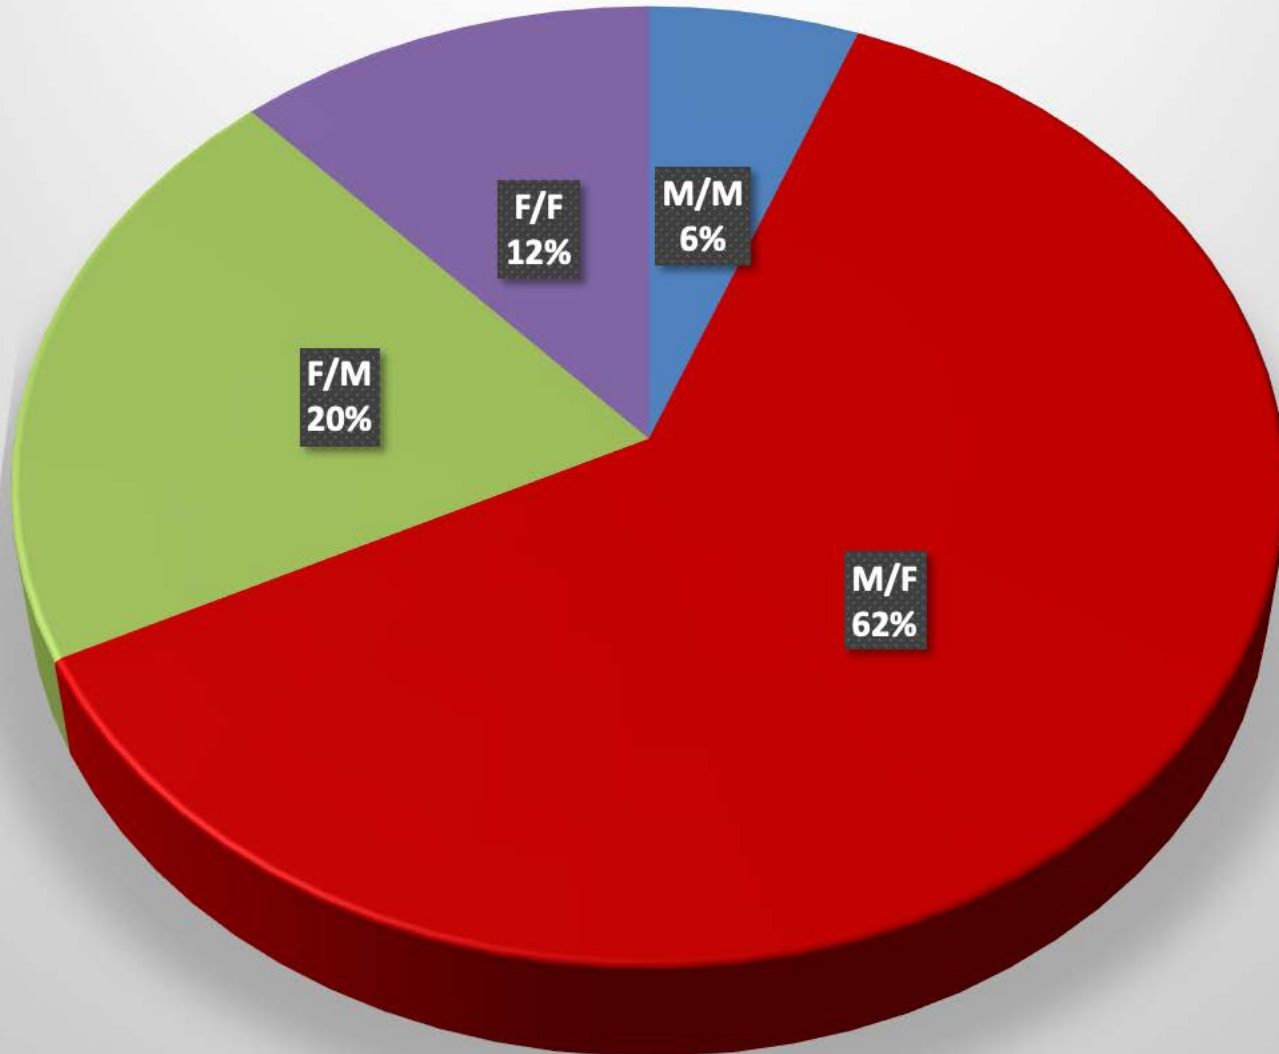

Moraine-2015 - 34 total incidents

Incident			Arrestee			Complainant		
Incident #	Date Reported	Time	Age	Race	Sex	Age	Race	Sex
15-1	01/01/15	1:36 AM	31	H	M	25	W	F
15-194	01/24/15	3:05 PM	35	W	M	37	W	F
15-253	02/01/15	2:45 PM	33	B	M	25	B	F
15-254	02/01/15	2:45 PM	25	B	F	33	B	M
15-416	02/17/15	12:38 PM	25	B	M	25	B	F
15-607	03/06/15	11:33 PM	33	B	M	20	B	F
15-1027	04/15/15	1:56 PM	16	W	F	39	W	F
15-1043	04/17/15	11:20 AM	47	W	F	60	W	M
15-1288	05/09/15	6:28 PM	32	B	M	31	B	F
15-1589	06/07/15	10:07 PM	36	W	M	31	W	F
15-1591	06/07/15	11:00 PM	32	W	F	37	W	M
15-1736	06/20/15	11:09 PM	36	W	M	31	W	F
15-1834	06/29/15	8:16 PM	14	W	M	20	W	F
15-1839	06/30/15	12:24 AM	17	W	M	42	W	F
15-1934	07/08/15	5:15 AM	22	B	F	22	B	M
15-1980	07/11/15	6:43 PM	46	W	M	51	W	F
15-2091	07/21/15	8:58 PM	21	W	F	76	W	F
15-2199	08/01/15	2:50 PM	34	B	M	30	B	F
15-2250	08/06/15	1:03 AM	14	B	M	41	B	M
15-2261	08/07/15	12:52 AM	49	W	F	30	W	M
15-2340	08/12/15	10:35 PM	44	B	F	45	B	M
15-2417	08/21/15	8:49 PM	57	W	M	57	W	F
15-2770	09/24/15	1:35 AM	21	B	M	20	B	F
15-2811	09/28/15	5:43 PM	16	W	F	41	W	F
15-2816	09/29/15	12:54 PM	22	W	F	21	W	M
15-2978	10/14/15	8:40 AM	19	B	M	18	B	F
15-3049	10/21/15	10:35 AM	22	W	M	23	W	F
15-3097	10/26/15	9:44 AM	63	W	M	66	W	F
15-3178	11/02/15	11:35 AM	18	W	F	44	W	F
15-3248	11/08/15	10:27 PM	22	W	M	23	W	F
15-3282	11/12/15	8:06 PM	42	W	M	39	W	F
15-3292	11/14/15	1:05 PM	14	B	M	42	B	M
15-3298	11/15/15	1:06 AM	24	W	M	21	W	F
15-3716	12/27/15	2:13 PM	15	B	M	21	B	F

Moraine-2015

Arrests by hour of the day - 34 total

Moraine-2015

Arrests by Month - 34 total

Moraine-2015

Age of Arrestee

Moraine-2015

Age of Complainant

Moraine-2015
Arrestee/Complainant Sex - 34 total

Moraine-2015 Sex of Arrestees

Moraine-2015

Sex of Complainants