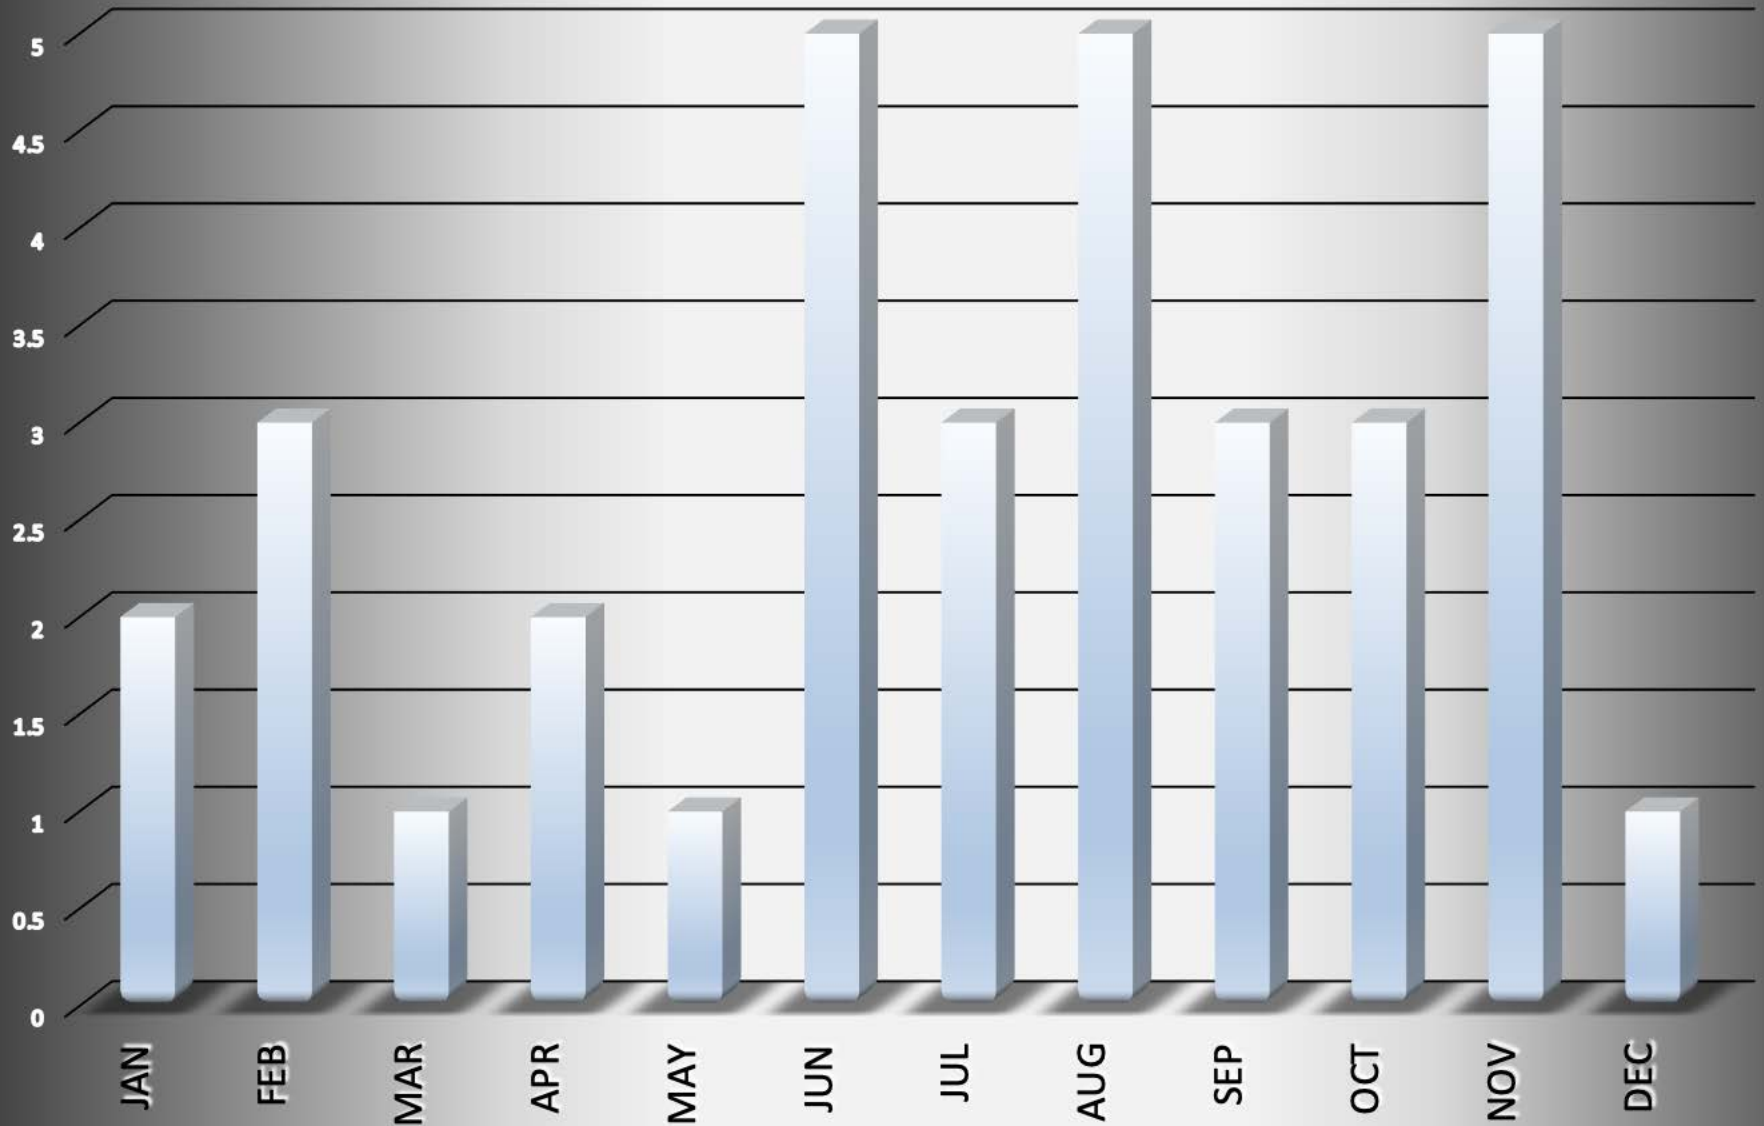

Moraine-2015 - 34 total incidents

Incident			Arrestee			Complainant		
Incident #	Date Reported	Time	Age	Race	Sex	Age	Race	Sex
15-1	01/01/15	1:36 AM	31	H	M	25	W	F
15-194	01/24/15	3:05 PM	35	W	M	37	W	F
15-253	02/01/15	2:45 PM	33	B	M	25	B	F
15-254	02/01/15	2:45 PM	25	B	F	33	B	M
15-416	02/17/15	12:38 PM	25	B	M	25	B	F
15-607	03/06/15	11:33 PM	33	B	M	20	B	F
15-1027	04/15/15	1:56 PM	16	W	F	39	W	F
15-1043	04/17/15	11:20 AM	47	W	F	60	W	M
15-1288	05/09/15	6:28 PM	32	B	M	31	B	F
15-1589	06/07/15	10:07 PM	36	W	M	31	W	F
15-1591	06/07/15	11:00 PM	32	W	F	37	W	M
15-1736	06/20/15	11:09 PM	36	W	M	31	W	F
15-1834	06/29/15	8:16 PM	14	W	M	20	W	F
15-1839	06/30/15	12:24 AM	17	W	M	42	W	F
15-1934	07/08/15	5:15 AM	22	B	F	22	B	M
15-1980	07/11/15	6:43 PM	46	W	M	51	W	F
15-2091	07/21/15	8:58 PM	21	W	F	76	W	F
15-2199	08/01/15	2:50 PM	34	B	M	30	B	F
15-2250	08/06/15	1:03 AM	14	B	M	41	B	M
15-2261	08/07/15	12:52 AM	49	W	F	30	W	M
15-2340	08/12/15	10:35 PM	44	B	F	45	B	M
15-2417	08/21/15	8:49 PM	57	W	M	57	W	F
15-2770	09/24/15	1:35 AM	21	B	M	20	B	F
15-2811	09/28/15	5:43 PM	16	W	F	41	W	F
15-2816	09/29/15	12:54 PM	22	W	F	21	W	M
15-2978	10/14/15	8:40 AM	19	B	M	18	B	F
15-3049	10/21/15	10:35 AM	22	W	M	23	W	F
15-3097	10/26/15	9:44 AM	63	W	M	66	W	F
15-3178	11/02/15	11:35 AM	18	W	F	44	W	F
15-3248	11/08/15	10:27 PM	22	W	M	23	W	F
15-3282	11/12/15	8:06 PM	42	W	M	39	W	F
15-3292	11/14/15	1:05 PM	14	B	M	42	B	M
15-3298	11/15/15	1:06 AM	24	W	M	21	W	F
15-3716	12/27/15	2:13 PM	15	B	M	21	B	F

Moraine-2015

Arrests by hour of the day - 34 total

Moraine-2015

Arrests by Month - 34 total

Moraine-2015

Age of Arrestee

Moraine-2015

Age of Complainant

Moraine-2015
Arrestee/Complainant Sex - 34 total

Moraine-2015 Sex of Arrestees

Moraine-2015

Sex of Complainants