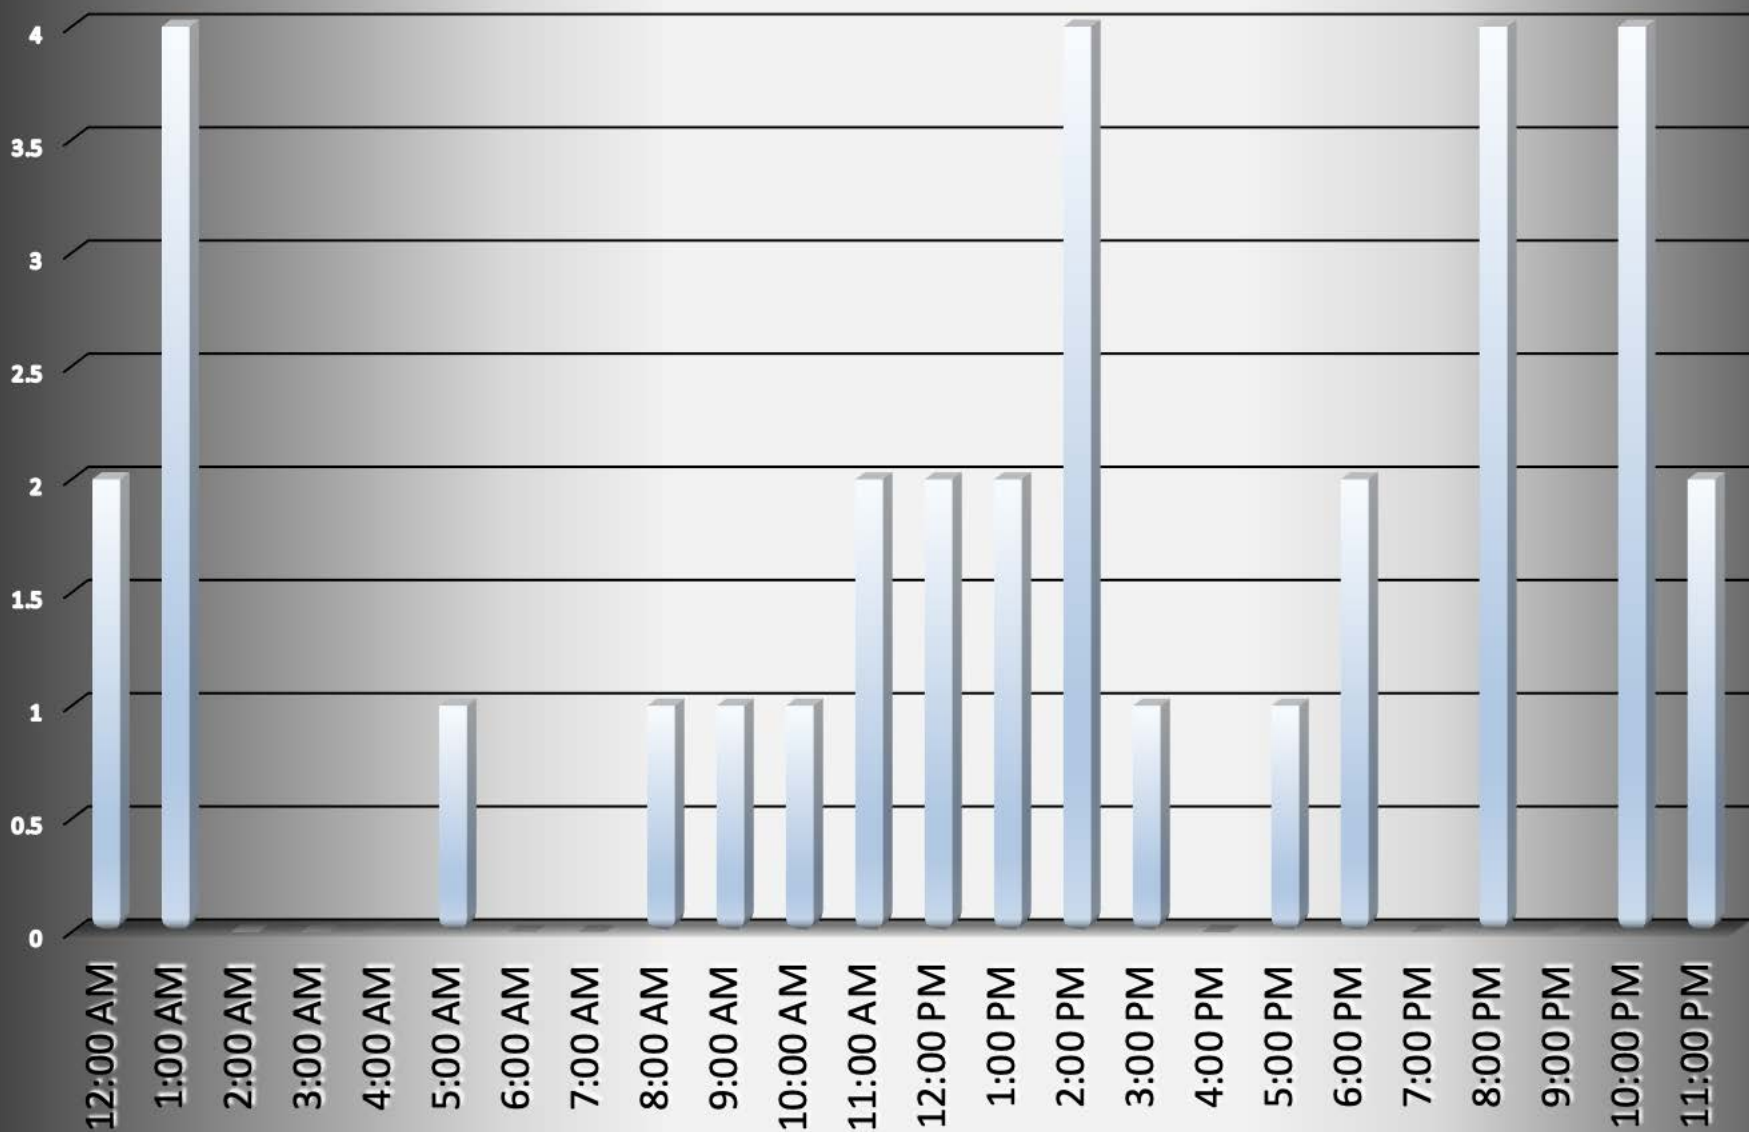

Moraine-2015 - 34 total incidents

Incident			Arrestee			Complainant		
Incident #	Date Reported	Time	Age	Race	Sex	Age	Race	Sex
15-1	01/01/15	1:36 AM	31	H	M	25	W	F
15-194	01/24/15	3:05 PM	35	W	M	37	W	F
15-253	02/01/15	2:45 PM	33	B	M	25	B	F
15-254	02/01/15	2:45 PM	25	B	F	33	B	M
15-416	02/17/15	12:38 PM	25	B	M	25	B	F
15-607	03/06/15	11:33 PM	33	B	M	20	B	F
15-1027	04/15/15	1:56 PM	16	W	F	39	W	F
15-1043	04/17/15	11:20 AM	47	W	F	60	W	M
15-1288	05/09/15	6:28 PM	32	B	M	31	B	F
15-1589	06/07/15	10:07 PM	36	W	M	31	W	F
15-1591	06/07/15	11:00 PM	32	W	F	37	W	M
15-1736	06/20/15	11:09 PM	36	W	M	31	W	F
15-1834	06/29/15	8:16 PM	14	W	M	20	W	F
15-1839	06/30/15	12:24 AM	17	W	M	42	W	F
15-1934	07/08/15	5:15 AM	22	B	F	22	B	M
15-1980	07/11/15	6:43 PM	46	W	M	51	W	F
15-2091	07/21/15	8:58 PM	21	W	F	76	W	F
15-2199	08/01/15	2:50 PM	34	B	M	30	B	F
15-2250	08/06/15	1:03 AM	14	B	M	41	B	M
15-2261	08/07/15	12:52 AM	49	W	F	30	W	M
15-2340	08/12/15	10:35 PM	44	B	F	45	B	M
15-2417	08/21/15	8:49 PM	57	W	M	57	W	F
15-2770	09/24/15	1:35 AM	21	B	M	20	B	F
15-2811	09/28/15	5:43 PM	16	W	F	41	W	F
15-2816	09/29/15	12:54 PM	22	W	F	21	W	M
15-2978	10/14/15	8:40 AM	19	B	M	18	B	F
15-3049	10/21/15	10:35 AM	22	W	M	23	W	F
15-3097	10/26/15	9:44 AM	63	W	M	66	W	F
15-3178	11/02/15	11:35 AM	18	W	F	44	W	F
15-3248	11/08/15	10:27 PM	22	W	M	23	W	F
15-3282	11/12/15	8:06 PM	42	W	M	39	W	F
15-3292	11/14/15	1:05 PM	14	B	M	42	B	M
15-3298	11/15/15	1:06 AM	24	W	M	21	W	F
15-3716	12/27/15	2:13 PM	15	B	M	21	B	F

Moraine-2015

Arrests by hour of the day - 34 total

Moraine-2015

Arrests by Month - 34 total

Moraine-2015

Age of Arrestee

Moraine-2015

Age of Complainant

Moraine-2015
Arrestee/Complainant Sex - 34 total

Moraine-2015 Sex of Arrestees

Moraine-2015

Sex of Complainants