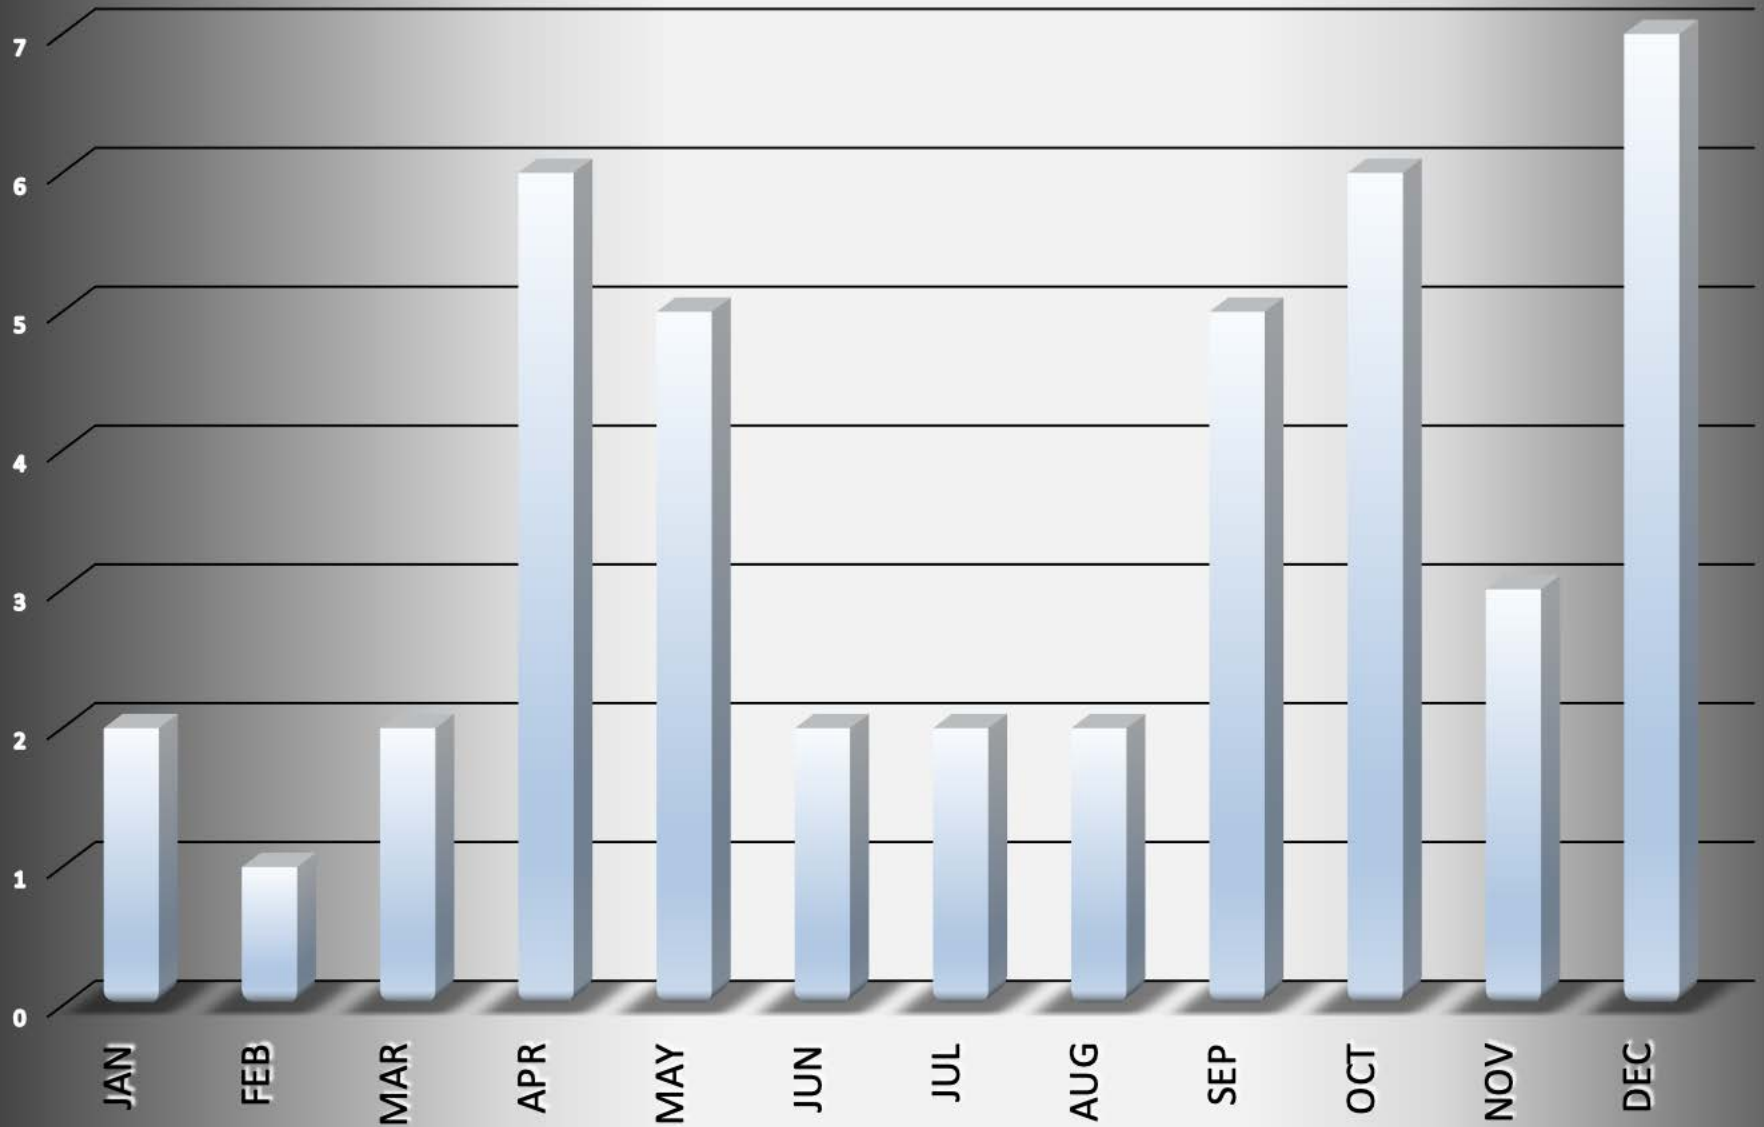

Moraine-2014

Arrests by Month - 43 total