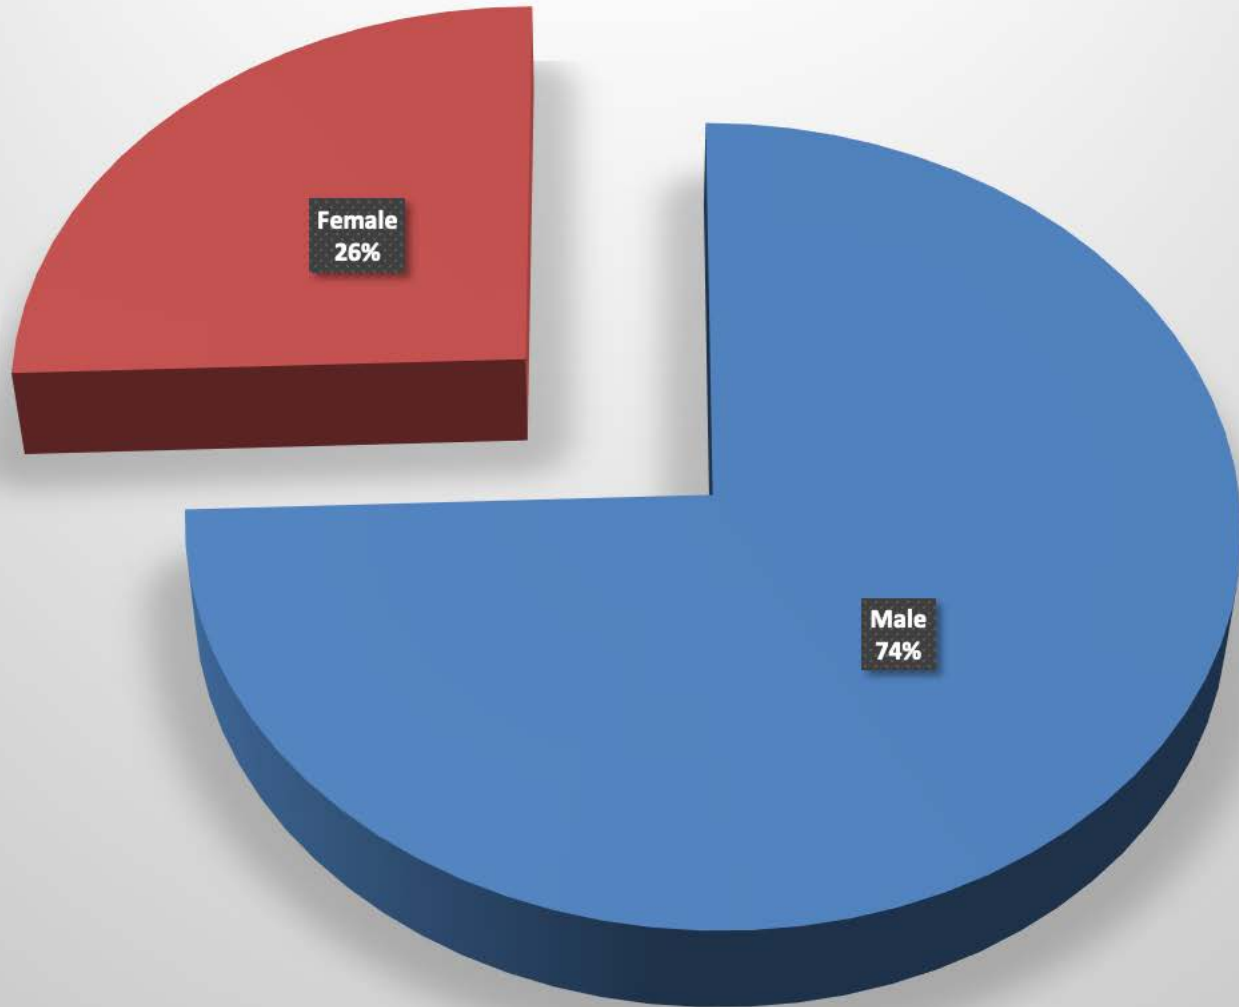

Moraine-2014 Sex of Arrestees