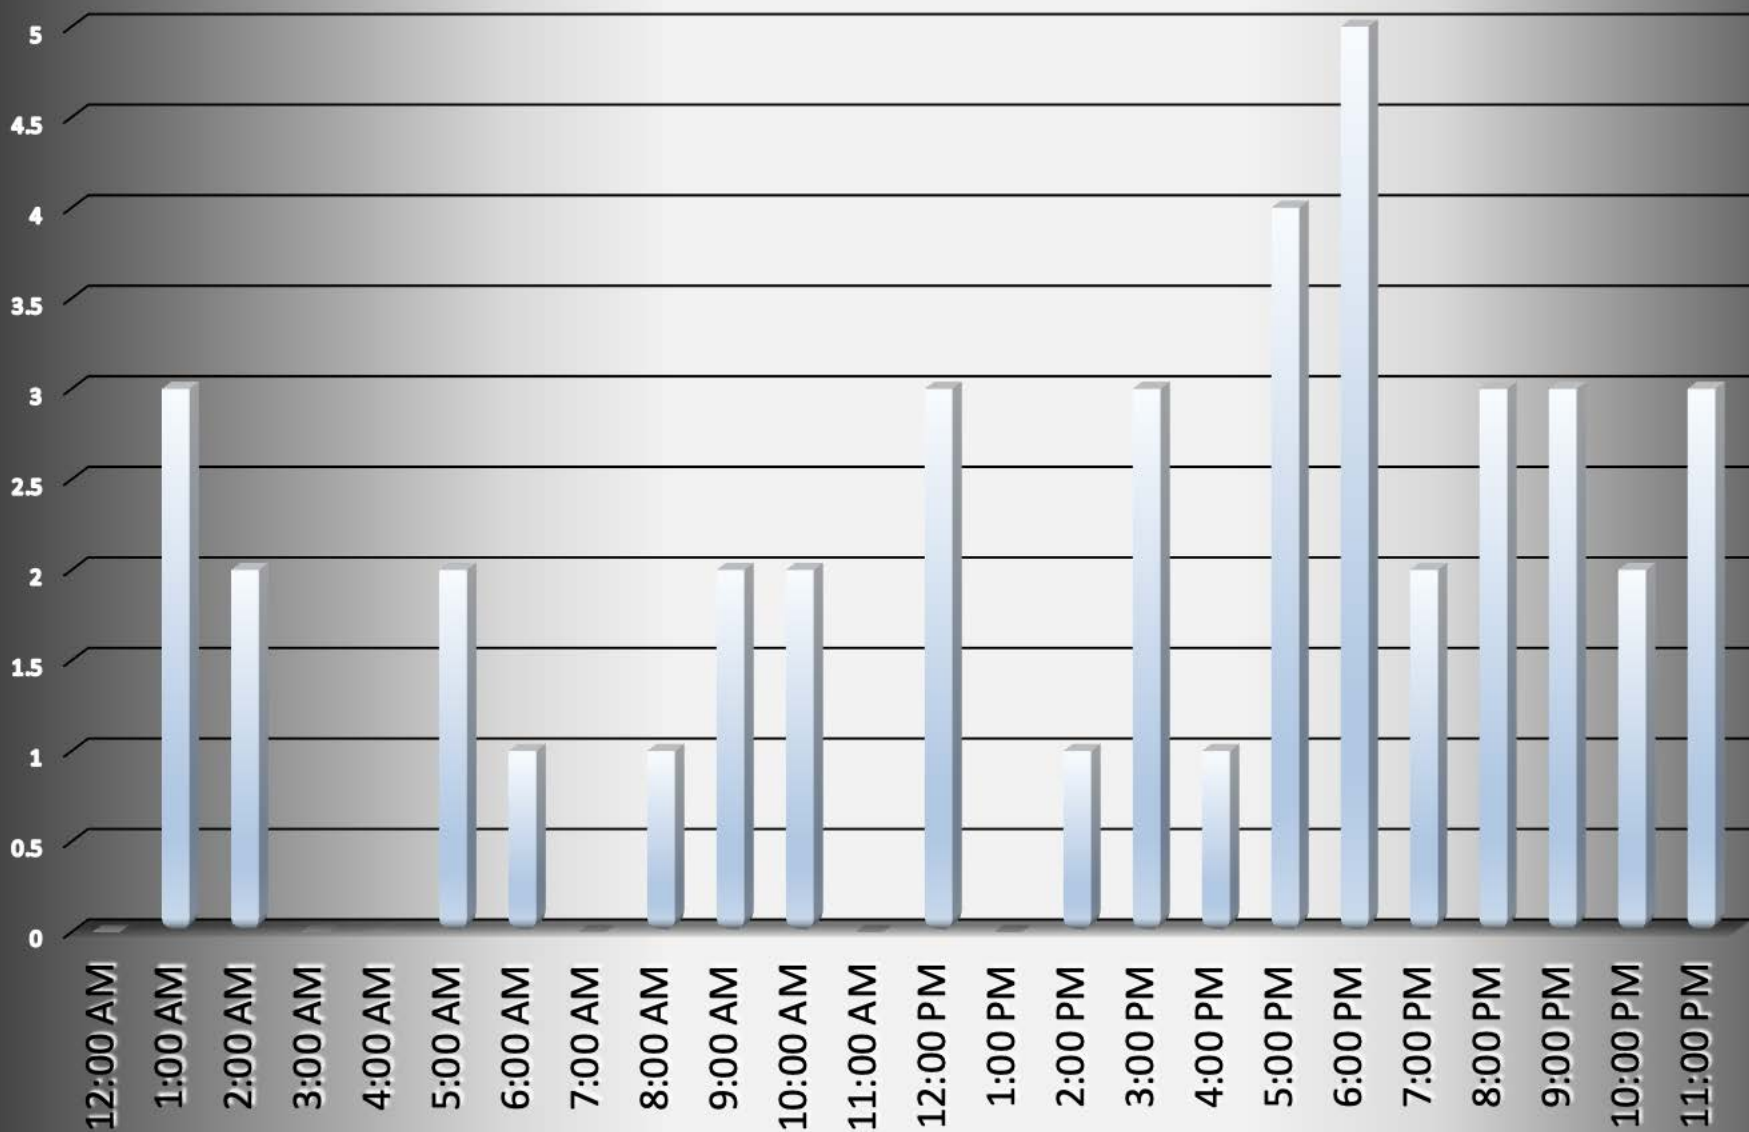

**Moraine-2014 - 43 total incidents**

Incident			Arrestee			Complainant		
Incident #	Date Reported	Time	Age	Race	Sex	Age	Race	Sex
14-113	01/14/14	9:01 PM	53	W	M	58	W	F
14-160	01/20/14	12:59 PM	22	W	M	19	W	F
14-283	02/05/14	8:28 AM	45	B	M	44	B	F
14-588	03/09/14	6:57 AM	21	W	M	23	W	F
14-677	03/17/14	8:59 PM	51	B	M	37	B	F
14-868	04/06/14	6:46 PM	32	W	M	34	W	F
14-870	04/06/14	9:08 PM	37	W	M	30	W	F
14-890	04/08/14	7:35 PM	51	W	F	46	W	M
14-1015	04/20/14	2:34 PM	12	W	M	49	W	F
14-1079	04/27/14	8:50 PM	54	W	M	33	W	F
14-1088	04/29/14	10:38 AM	26	W	M	29	W	F
14-1125	05/03/14	10:16 PM	15	W	M	38	B	M
14-1238	05/14/14	3:31 PM	34	W	M	44	W	F
14-1273	05/18/14	5:11 PM	35	W	F	36	W	M
14-1299	05/20/14	6:38 PM	22	W	M	22	W	F
14-1341	05/25/14	4:40 PM	53	W	M	64	W	M
14-1418	06/01/14	1:18 AM	27	B	F	23	B	F
14-1485	06/08/14	1:05 AM	48	W	M	31	W	F
14-1849	07/09/14	11:48 PM	22	B	M	23	B	F
14-2019	07/24/14	11:03 PM	42	W	M	42	W	F
14-2271	08/16/14	2:48 AM	29	B	M	27	B	F
14-2415	08/29/14	2:10 AM	29	U	M	31	H	F
14-2542	09/07/14	9:16 AM	41	W	F	14	W	F
14-2575	09/10/14	10:20 PM	31	W	M	25	W	F
14-2580	09/23/14	12:06 PM	33	B	F	33	B	F
14-2631	09/15/14	6:19 PM	24	W	M	23	W	F
14-2680	09/20/14	1:04 AM	25	W	F	23	W	M
14-2889	10/09/14	6:24 PM	39	W	F	15	W	F
14-2889	10/09/14	6:24 PM	15	W	F	39	W	F
14-2891	10/09/14	11:21 PM	21	B	M	20	B	F
14-2931	10/13/14	10:00 PM	66	W	M	61	W	F
14-3002	10/22/14	12:48 PM	14	B	M	14	B	F
14-3028	10/24/14	3:50 PM	24	W	M	24	W	F
14-3214	11/14/14	9:36 AM	33	B	M	27	B	F
14-3282	11/22/14	10:52 AM	20	W	M	48	W	F
14-3337	11/30/14	8:52 PM	23	B	F	22	B	M
14-3358	12/03/14	3:41 PM	19	W	M	22	W	F
14-3400	12/08/14	5:53 PM	21	W	M	23	W	F
14-3536	12/23/14	7:07 PM	25	B	M	26	B	F
14-3573	12/28/14	5:19 AM	30	W	F	21	W	F
14-3573	12/28/14	5:19 AM	21	W	F	23	W	F
14-3582	12/29/14	5:03 PM	30	W	M	21	W	F
14-3600	12/30/14	5:49 PM	22	B	M	24	B	F

## # Arrests by hour of the day - 43 total

## # Arrests by Month - 43 total

## Age of Complainant

**Moraine-2014**  
**Arrestee/Complainant Sex - 43 total**