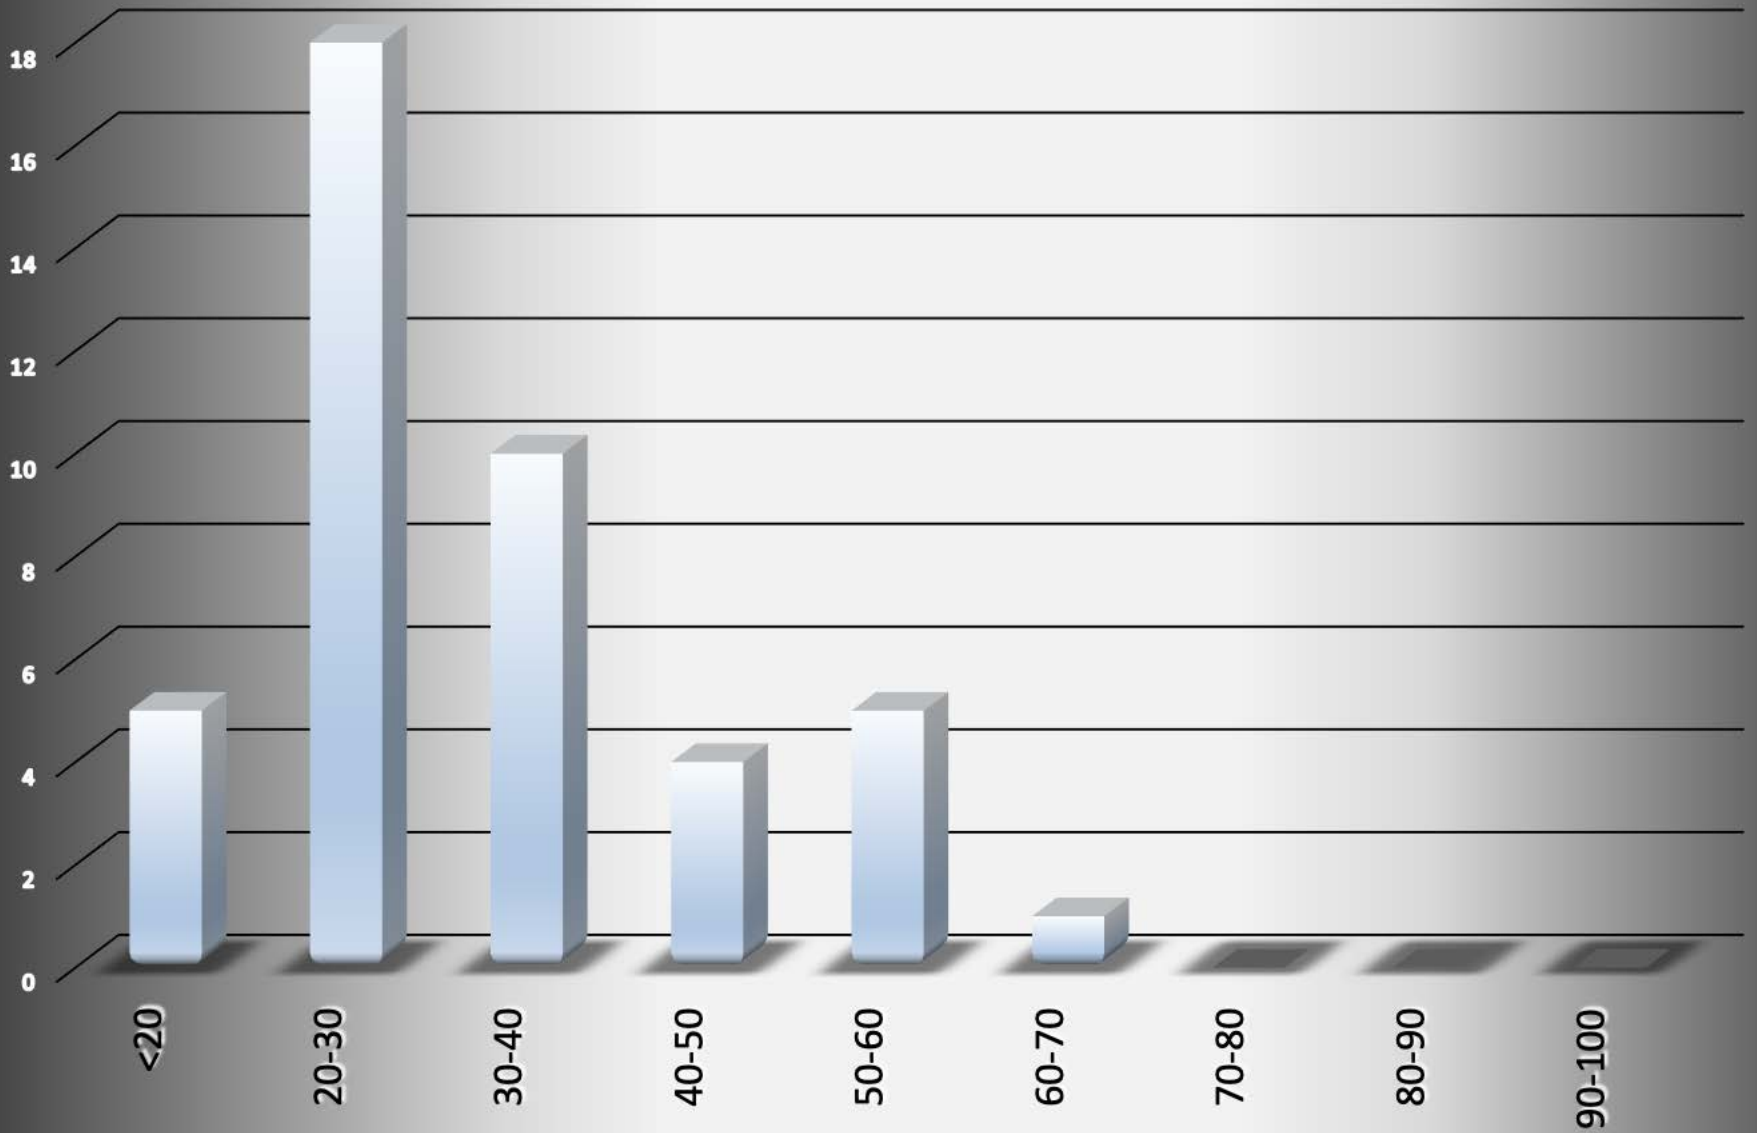

Moraine-2014

Age of Arrestee