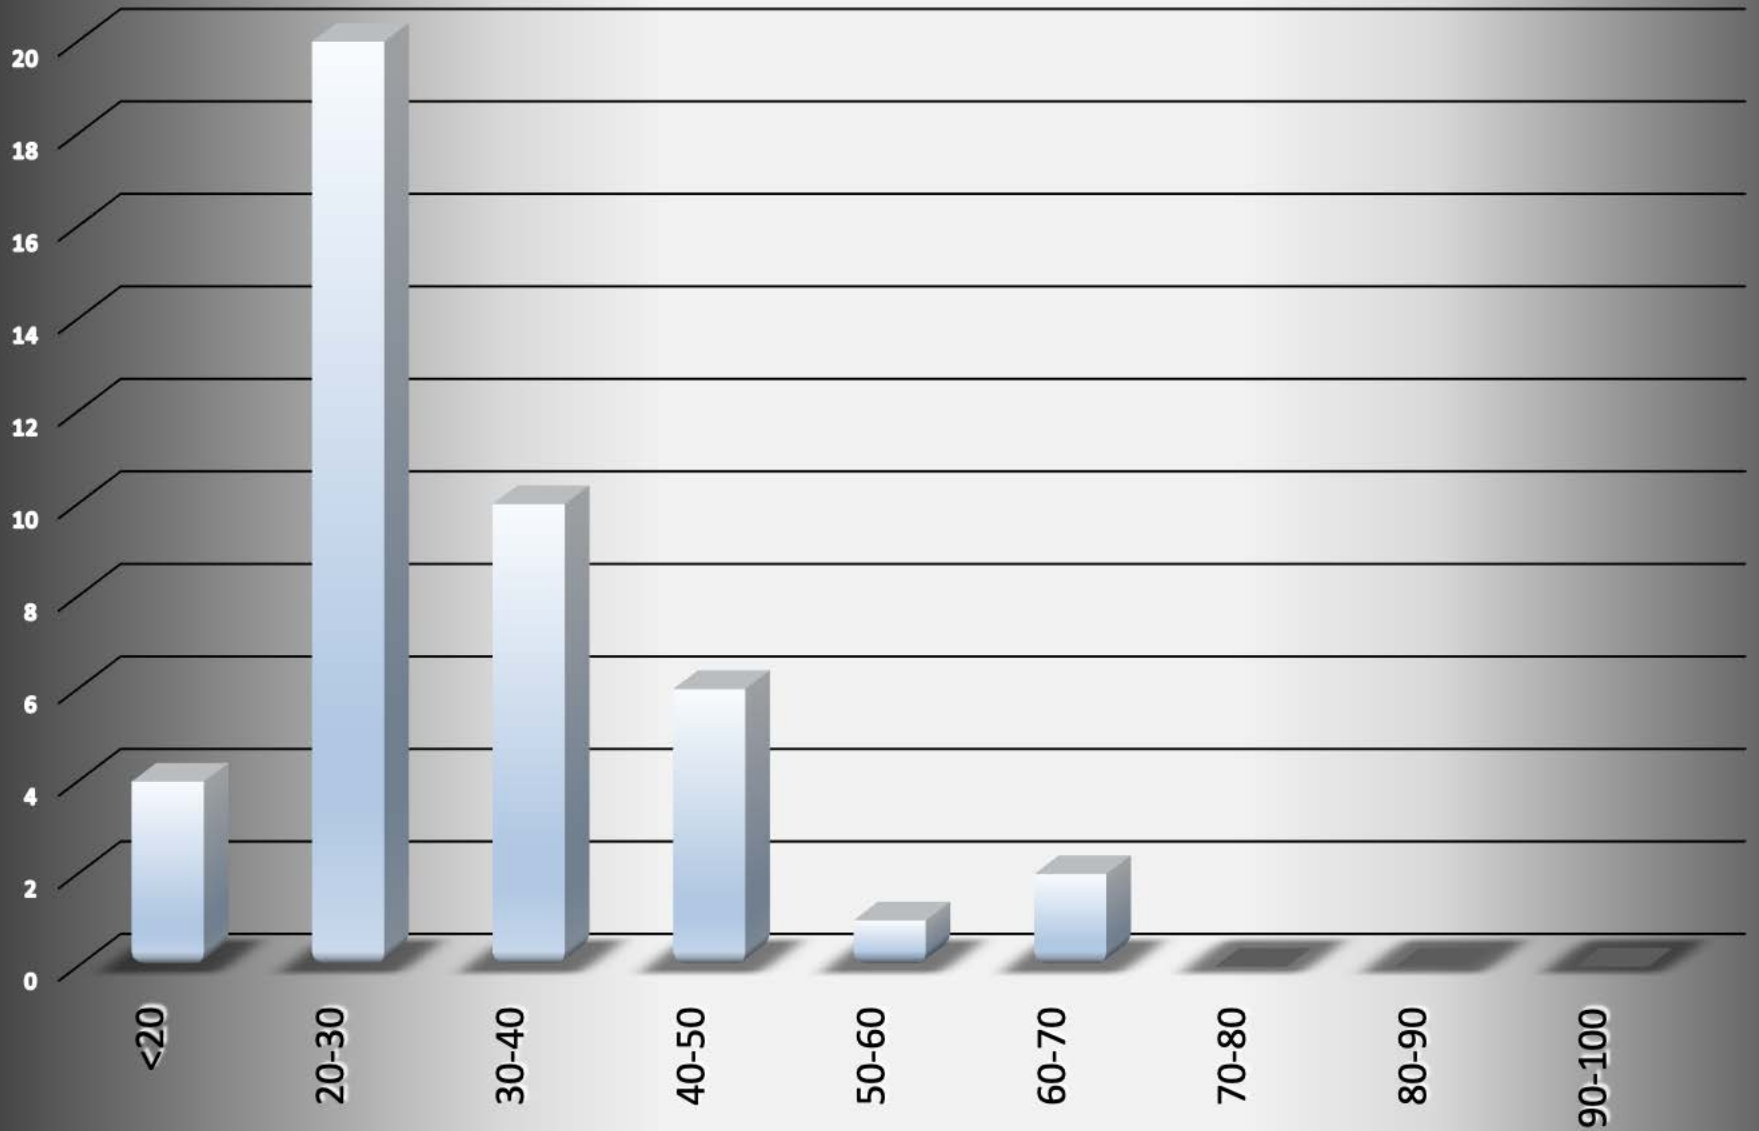

Moraine-2014

Age of Complainant