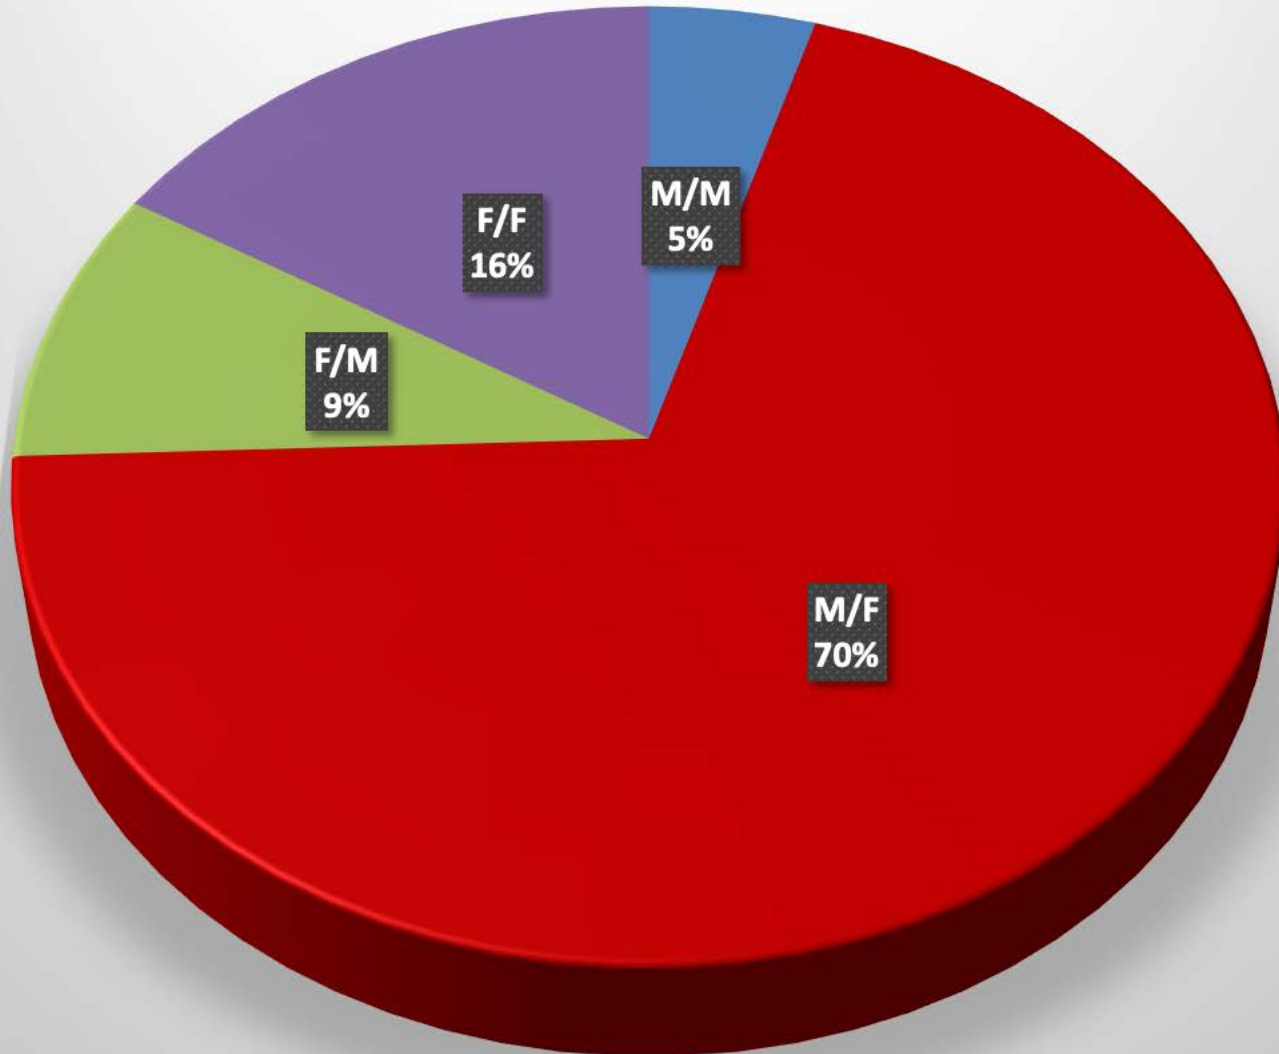

## Age of Arrestee

# Moraine-2014

## Age of Complainant

**Moraine-2014**  
**Arrestee/Complainant Sex - 43 total**