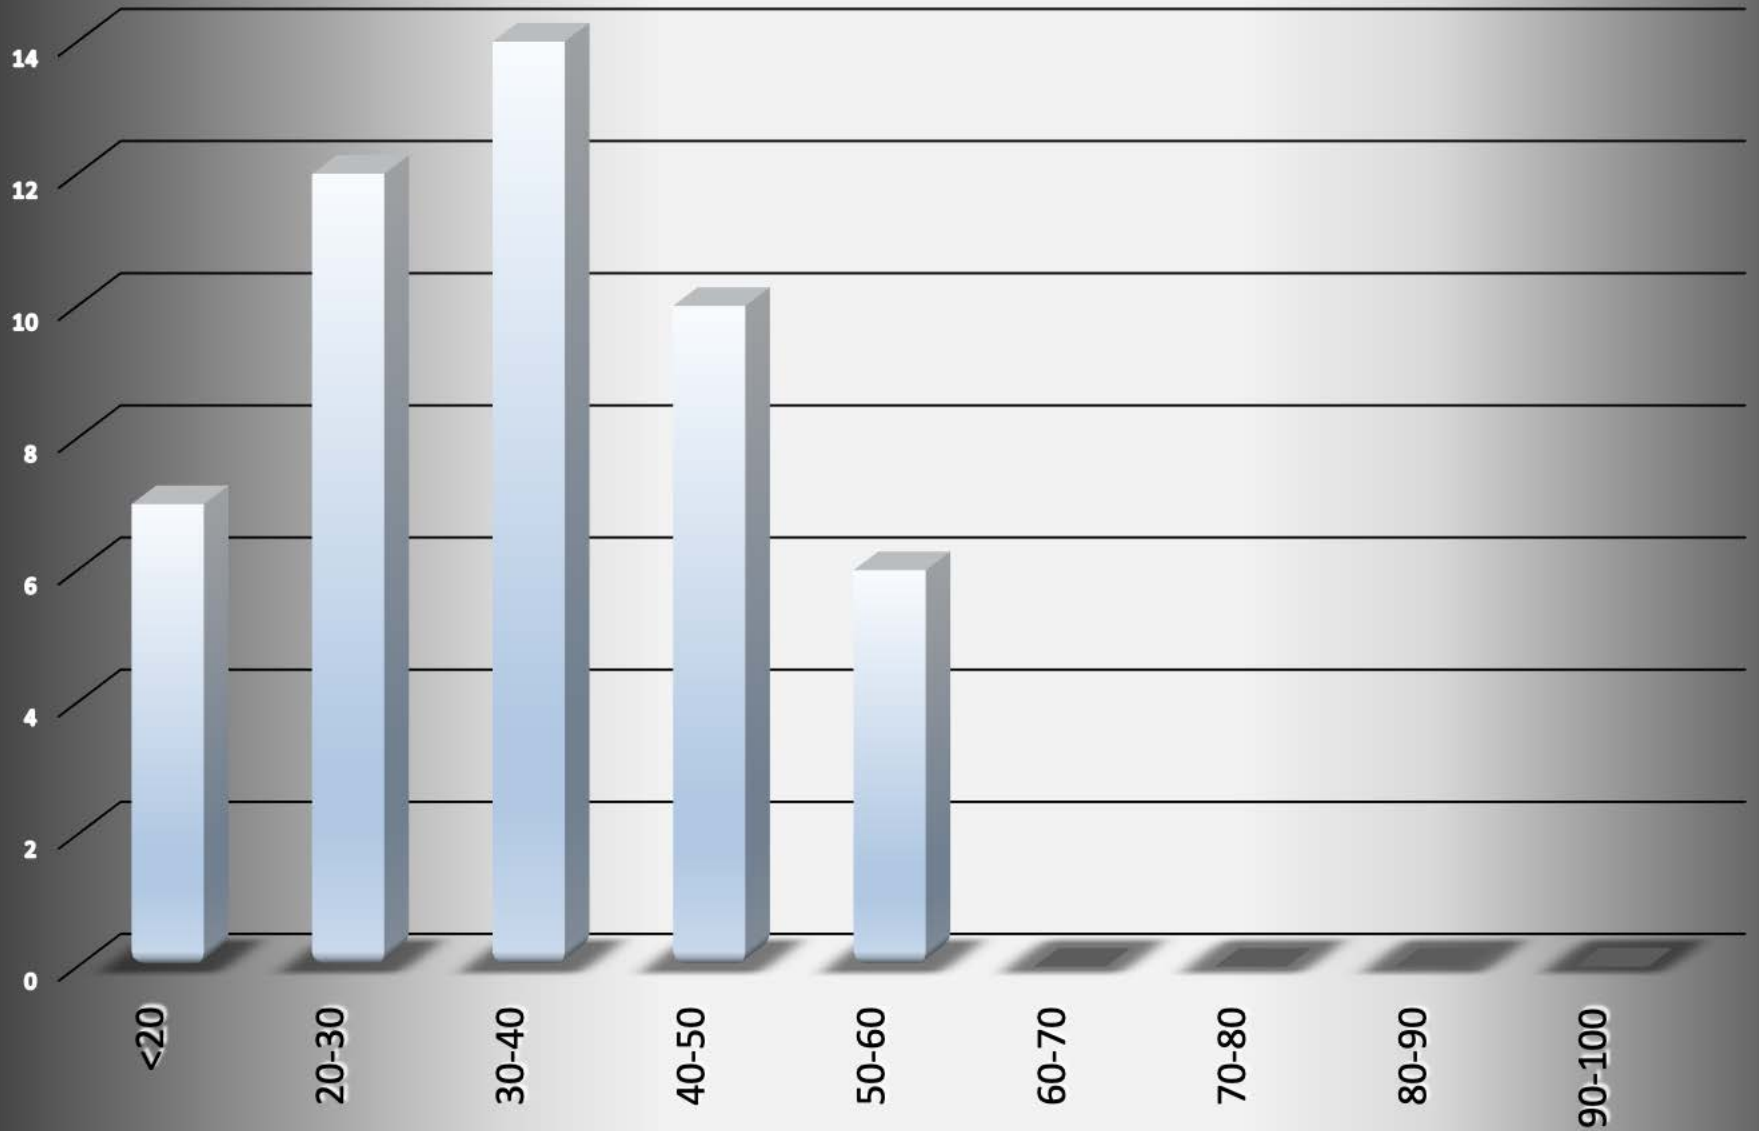

Moraine-2011

Age of Complainant