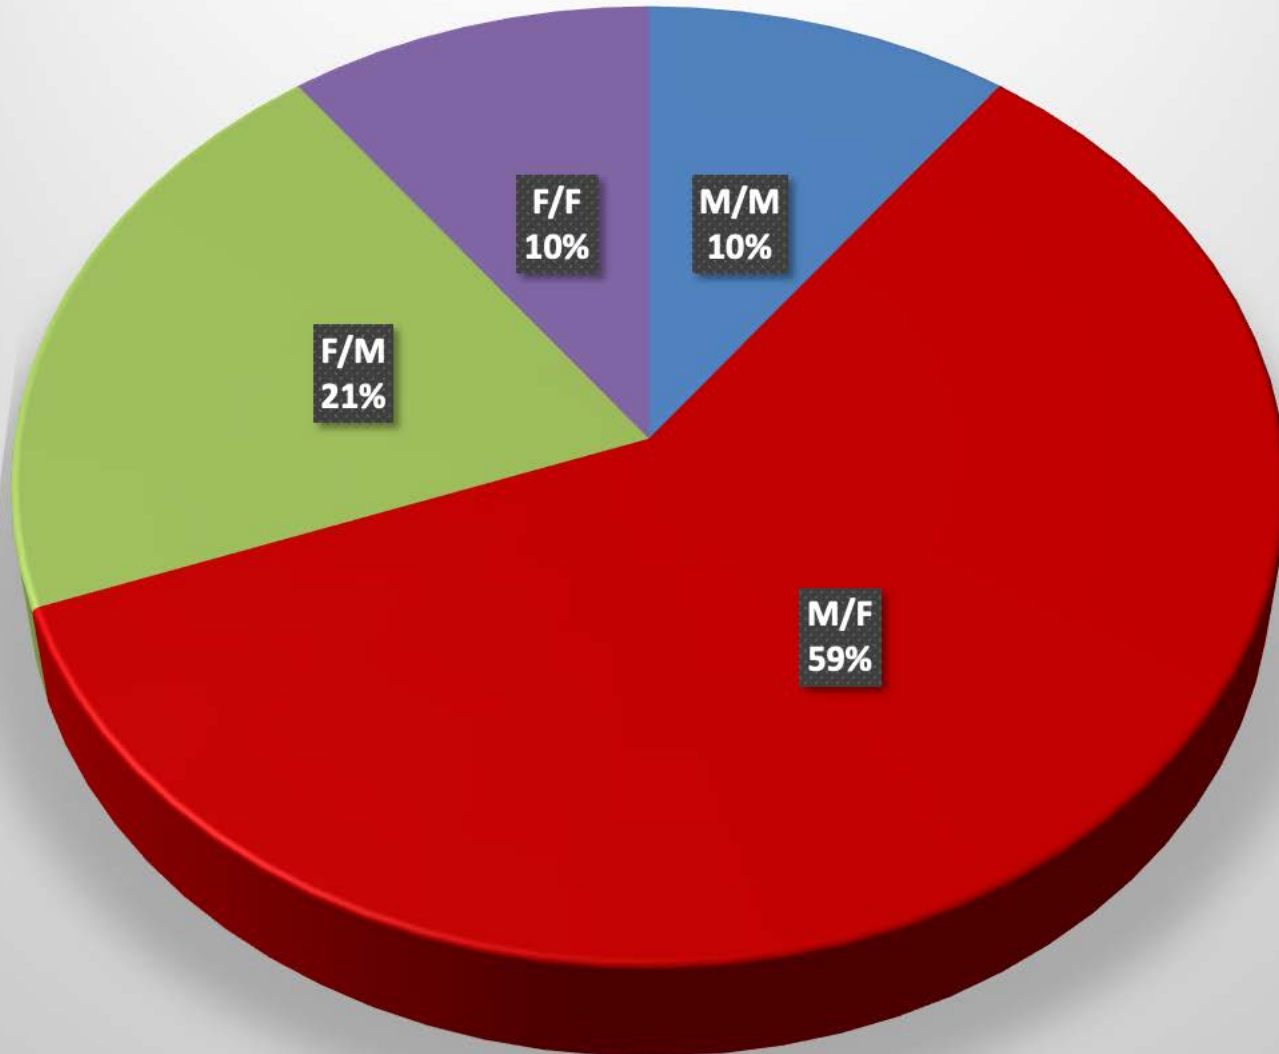

Moraine-2011
Arrestee/Complainant Sex - 49 total