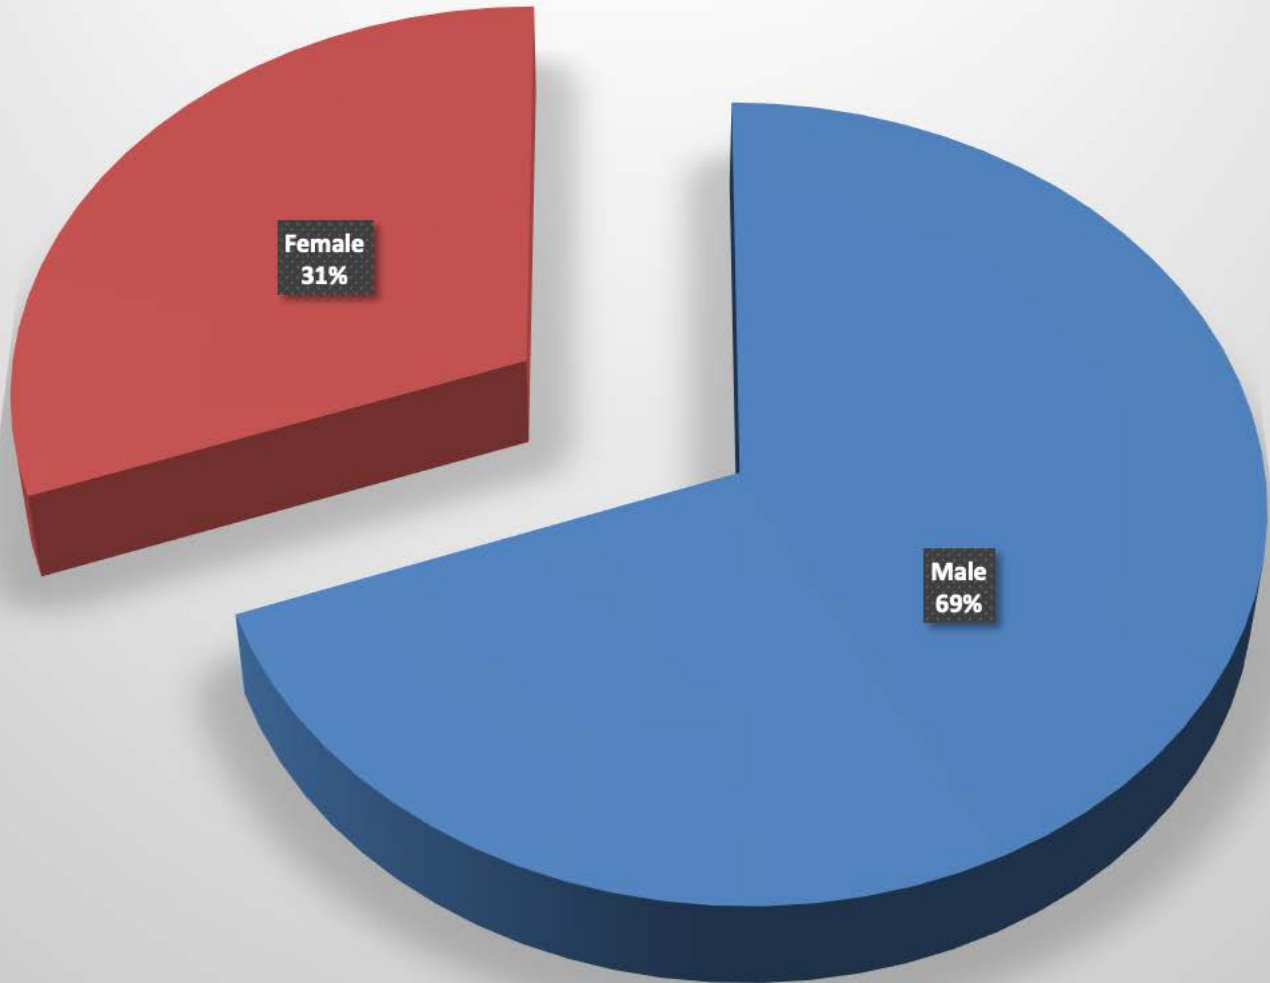

Moraine-2011

Arrests by hour of the day - 49 total

Moraine-2011

Arrests by Month - 49 total

Moraine-2011

Age of Arrestee

Moraine-2011

Age of Complainant

Moraine-2011
Arrestee/Complainant Sex - 49 total

Moraine-2011 Sex of Arrestees

Moraine-2011

Sex of Complainants