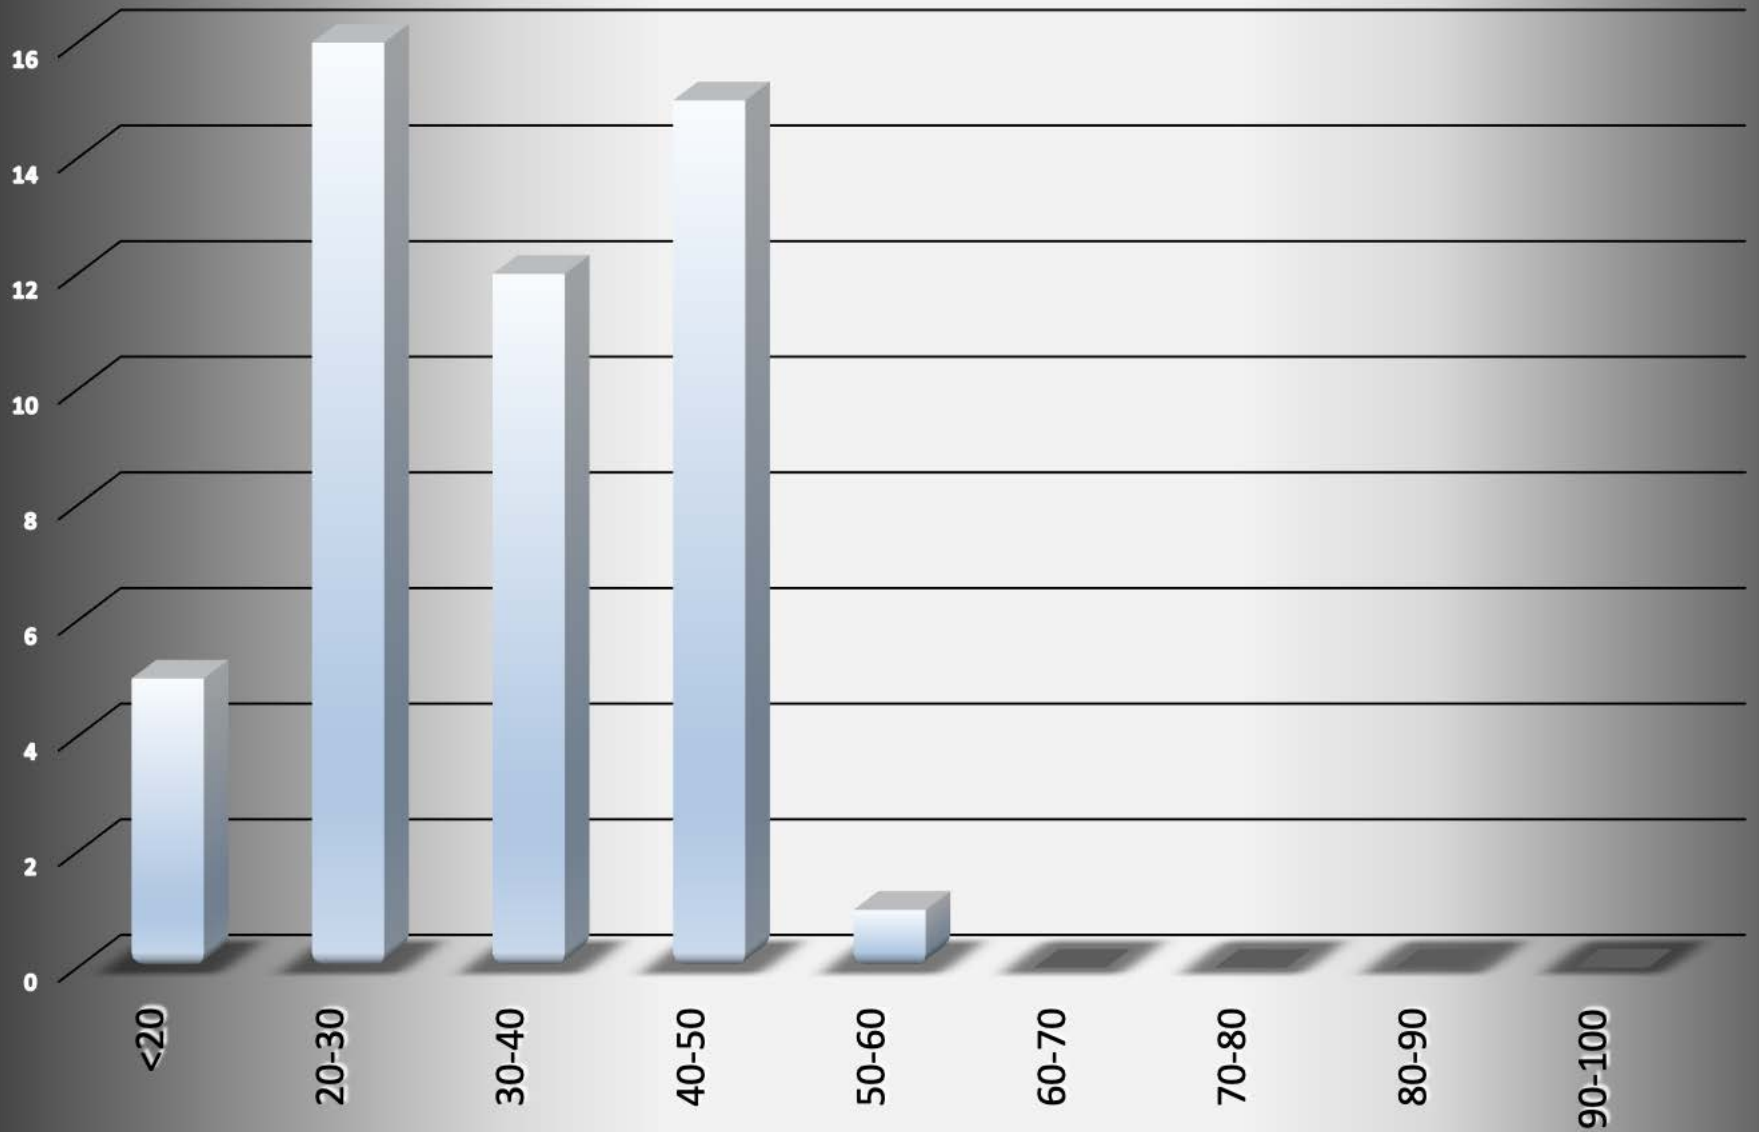

Moraine-2011

Age of Arrestee