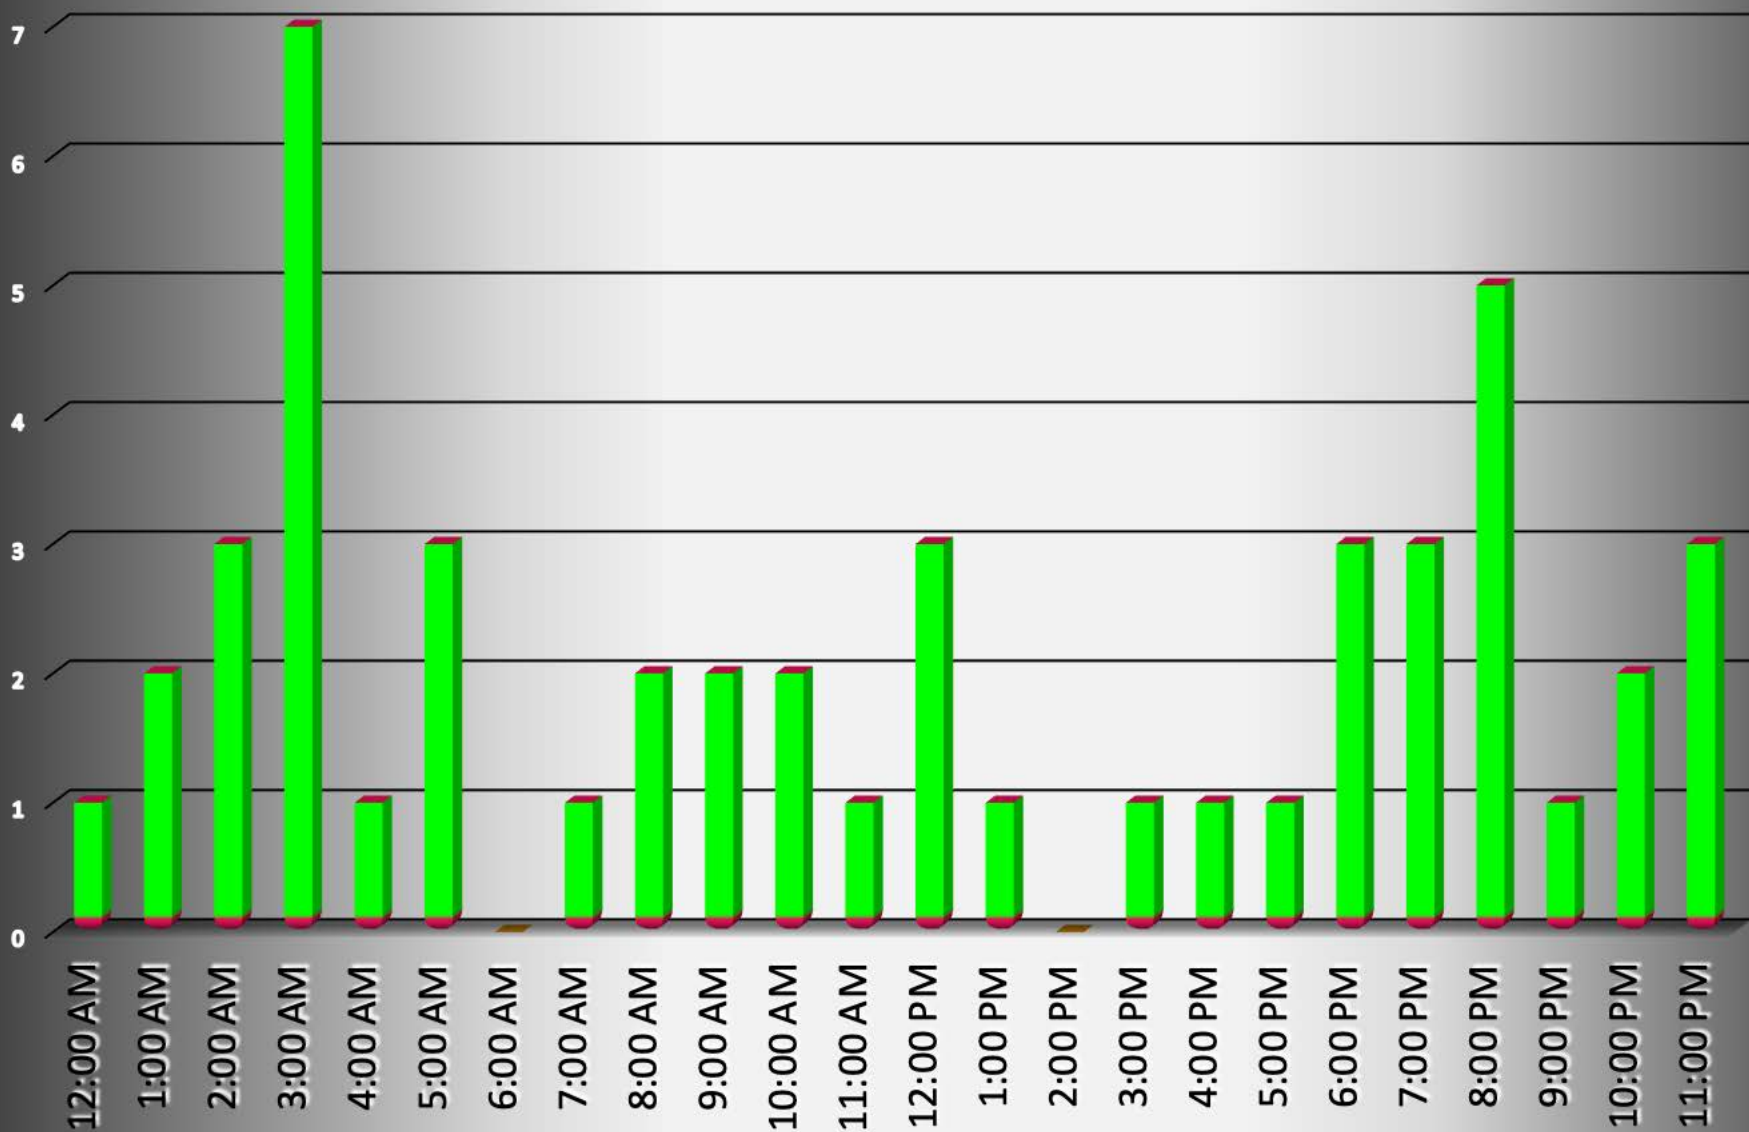

Moraine-2011

Arrests by hour of the day - 49 total