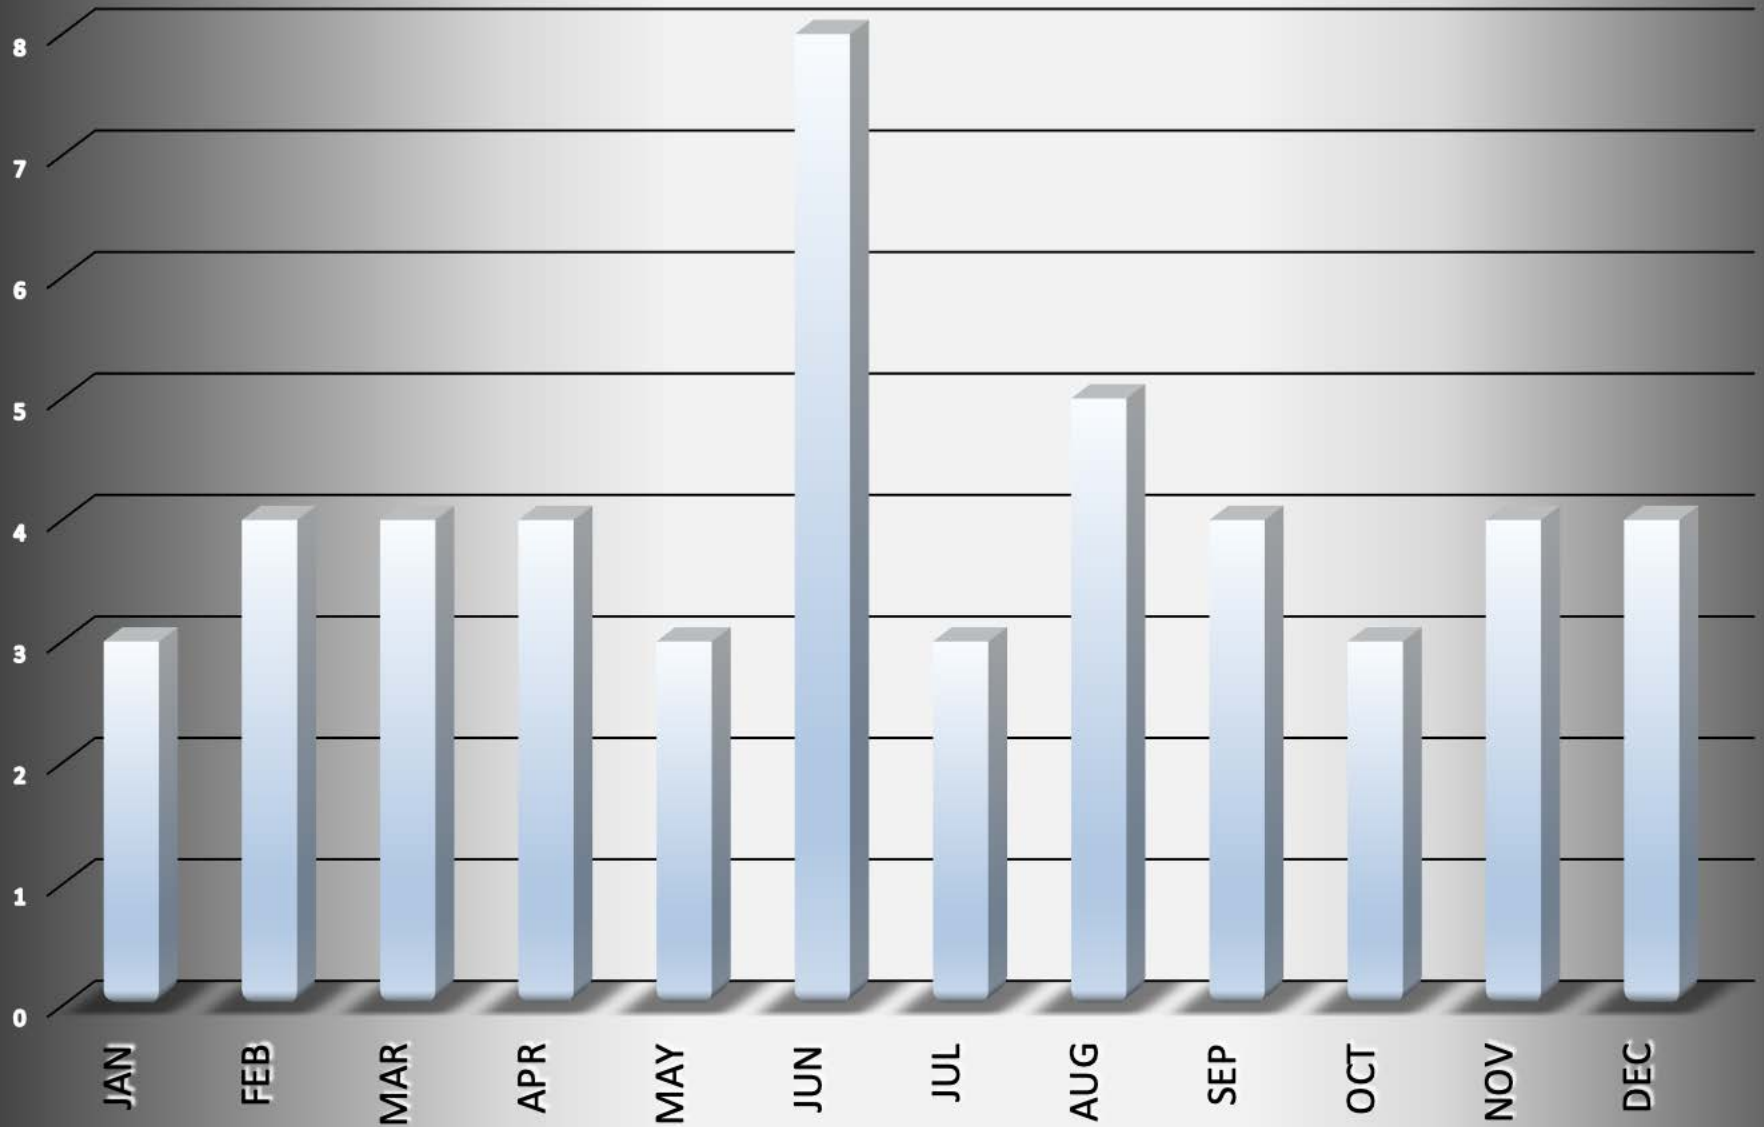

Moraine-2011

Arrests by Month - 49 total