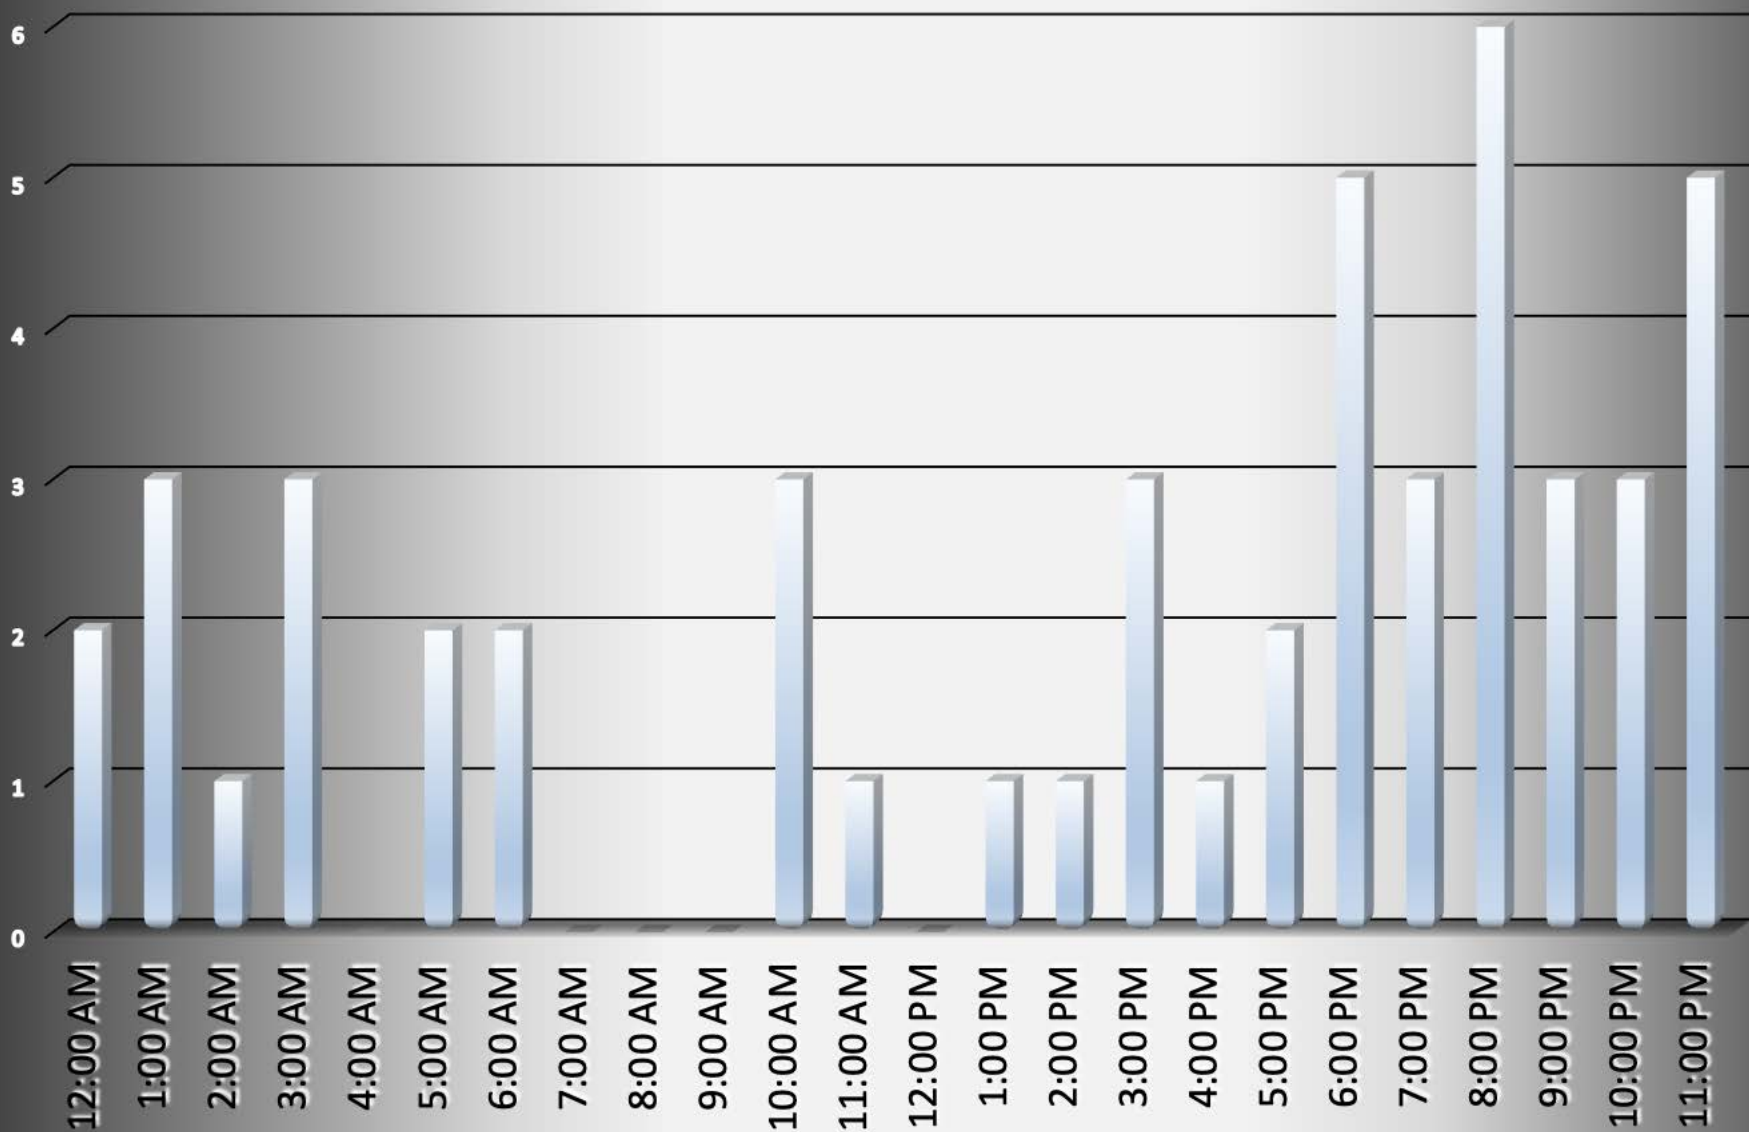

Miamisburg-2013

Arrests by hour of the day - 50 total