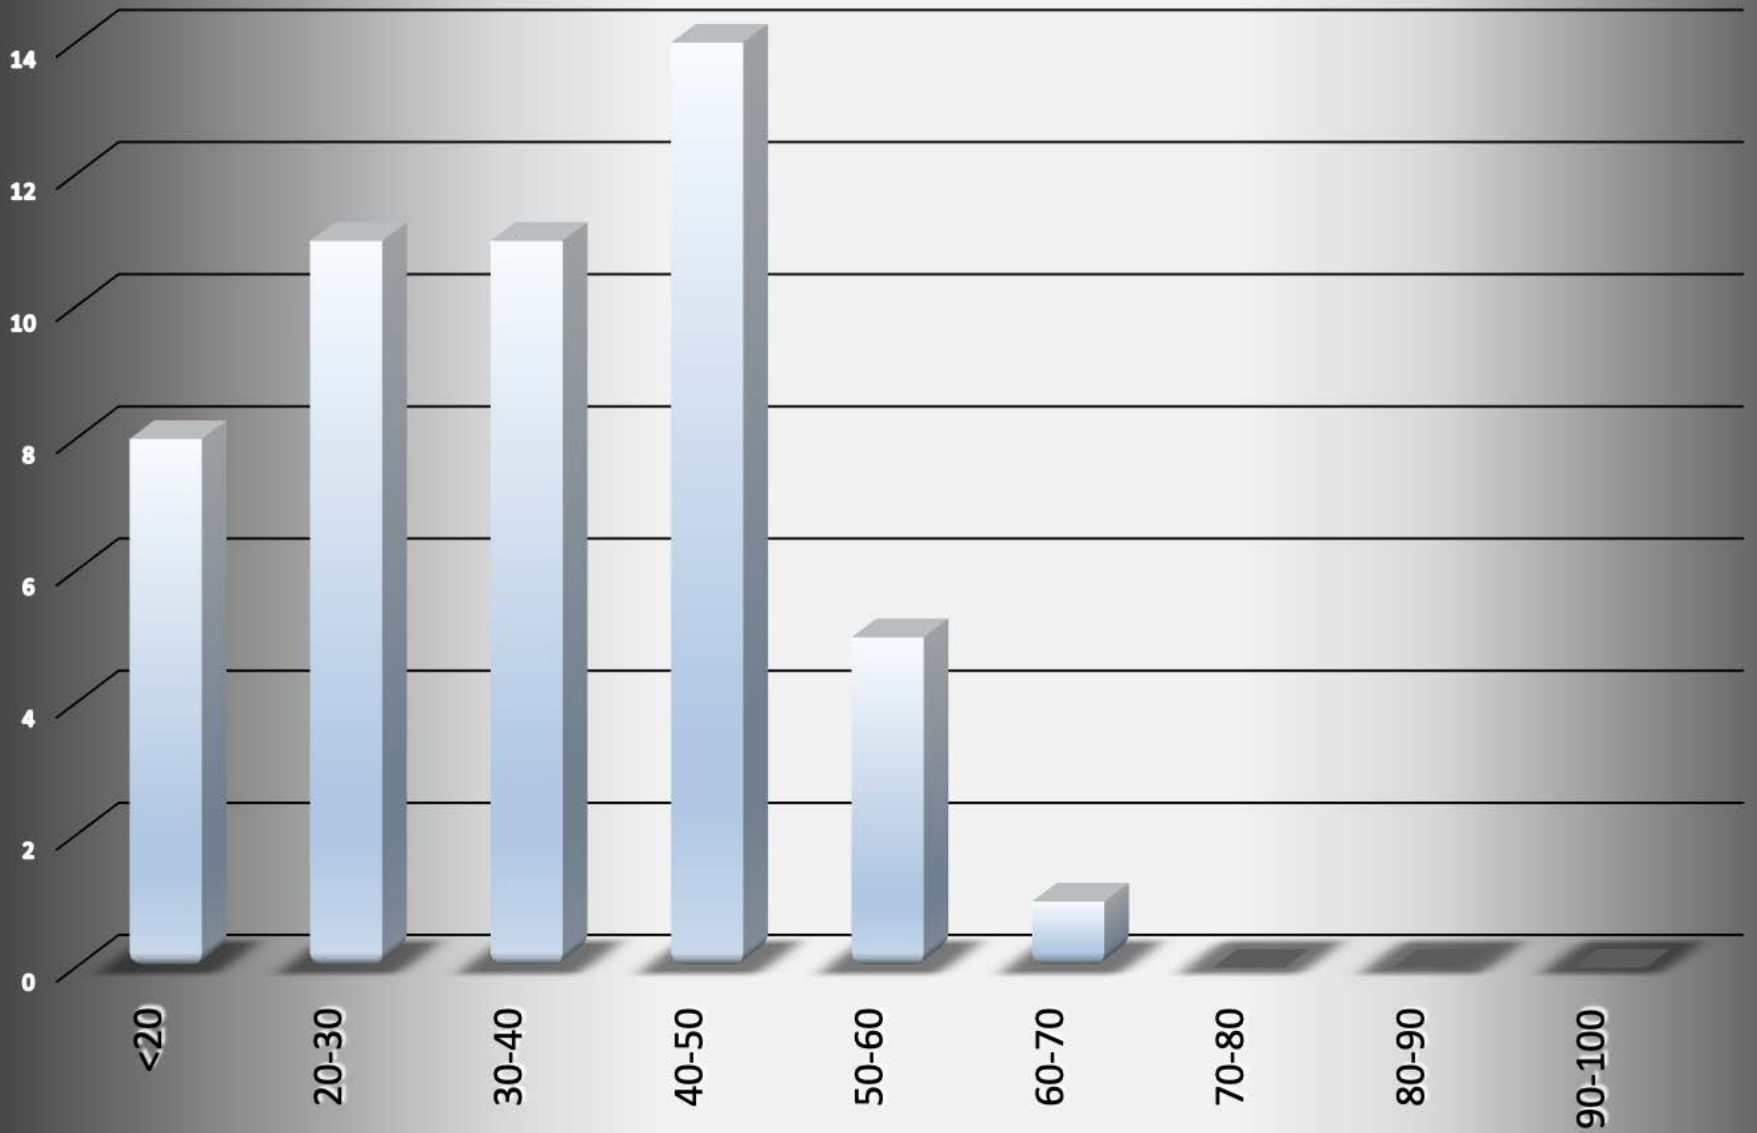

Miamisburg-2013

Age of Arrestee