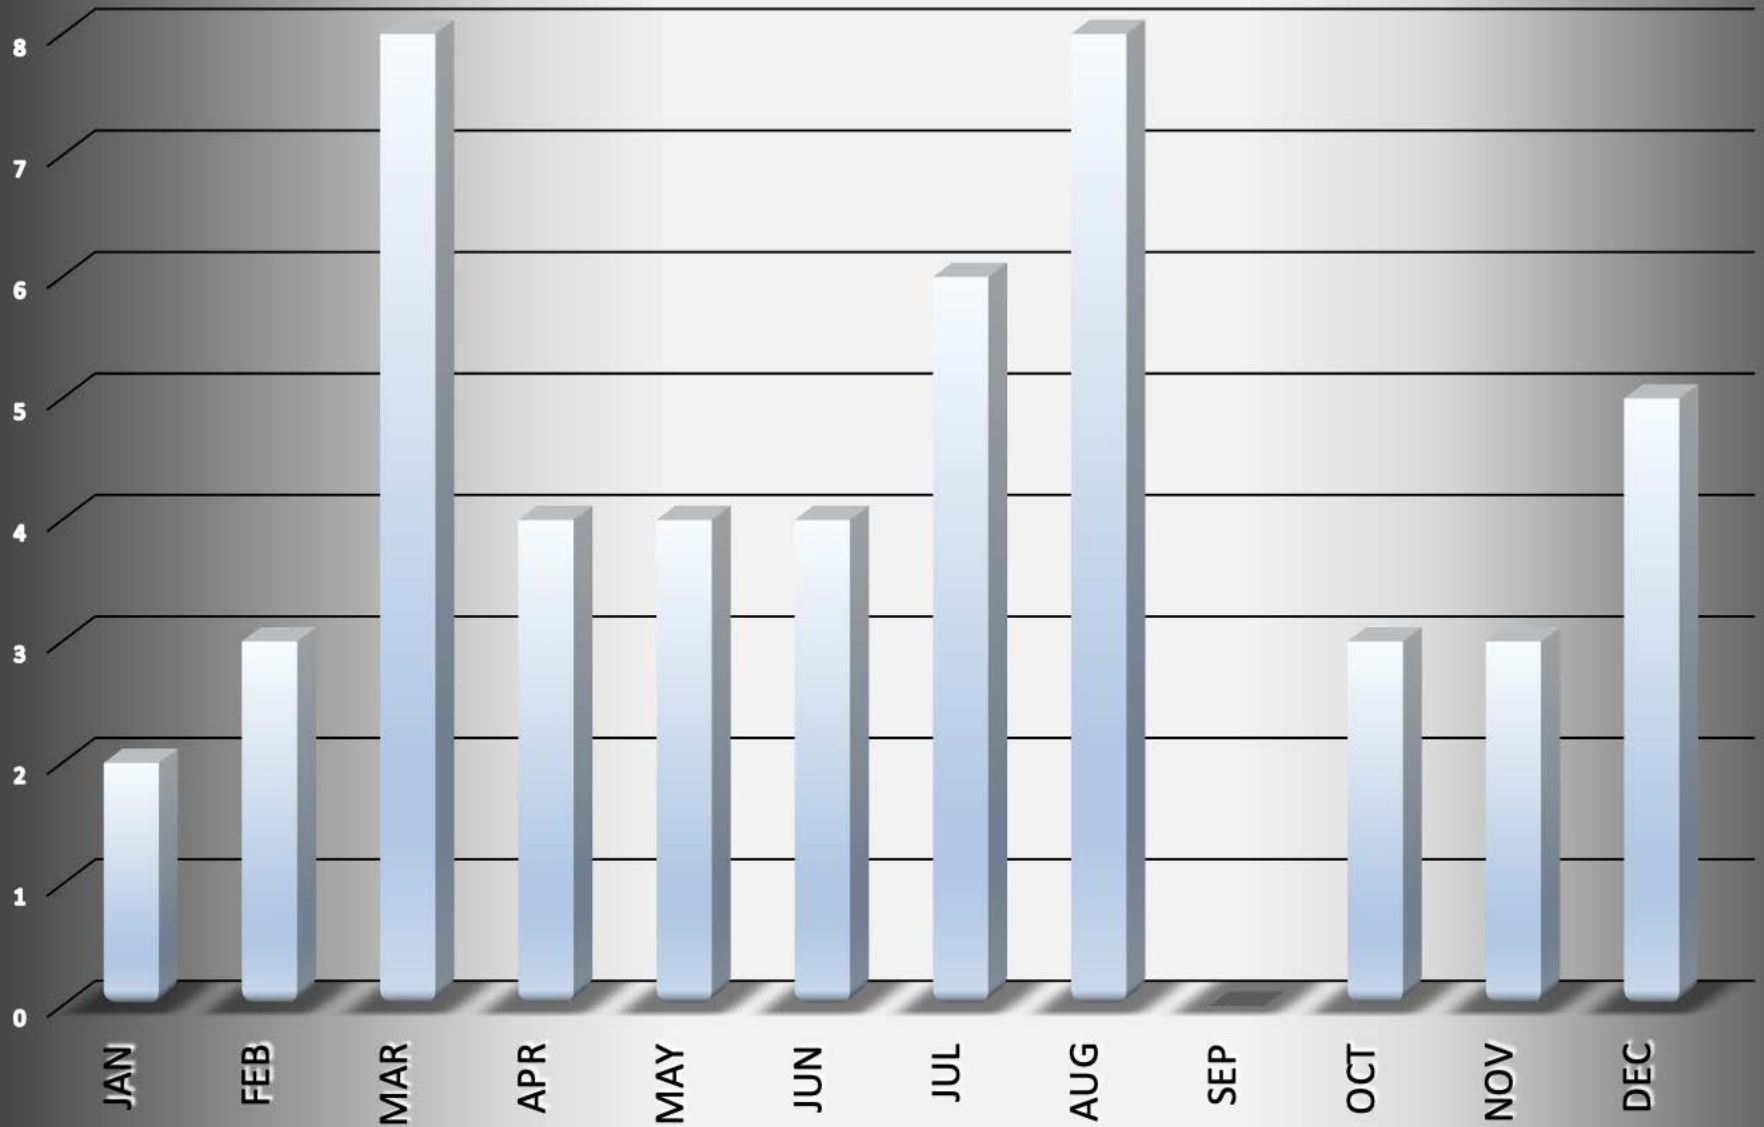

Miamisburg-2013

Arrests by Month - 50 total