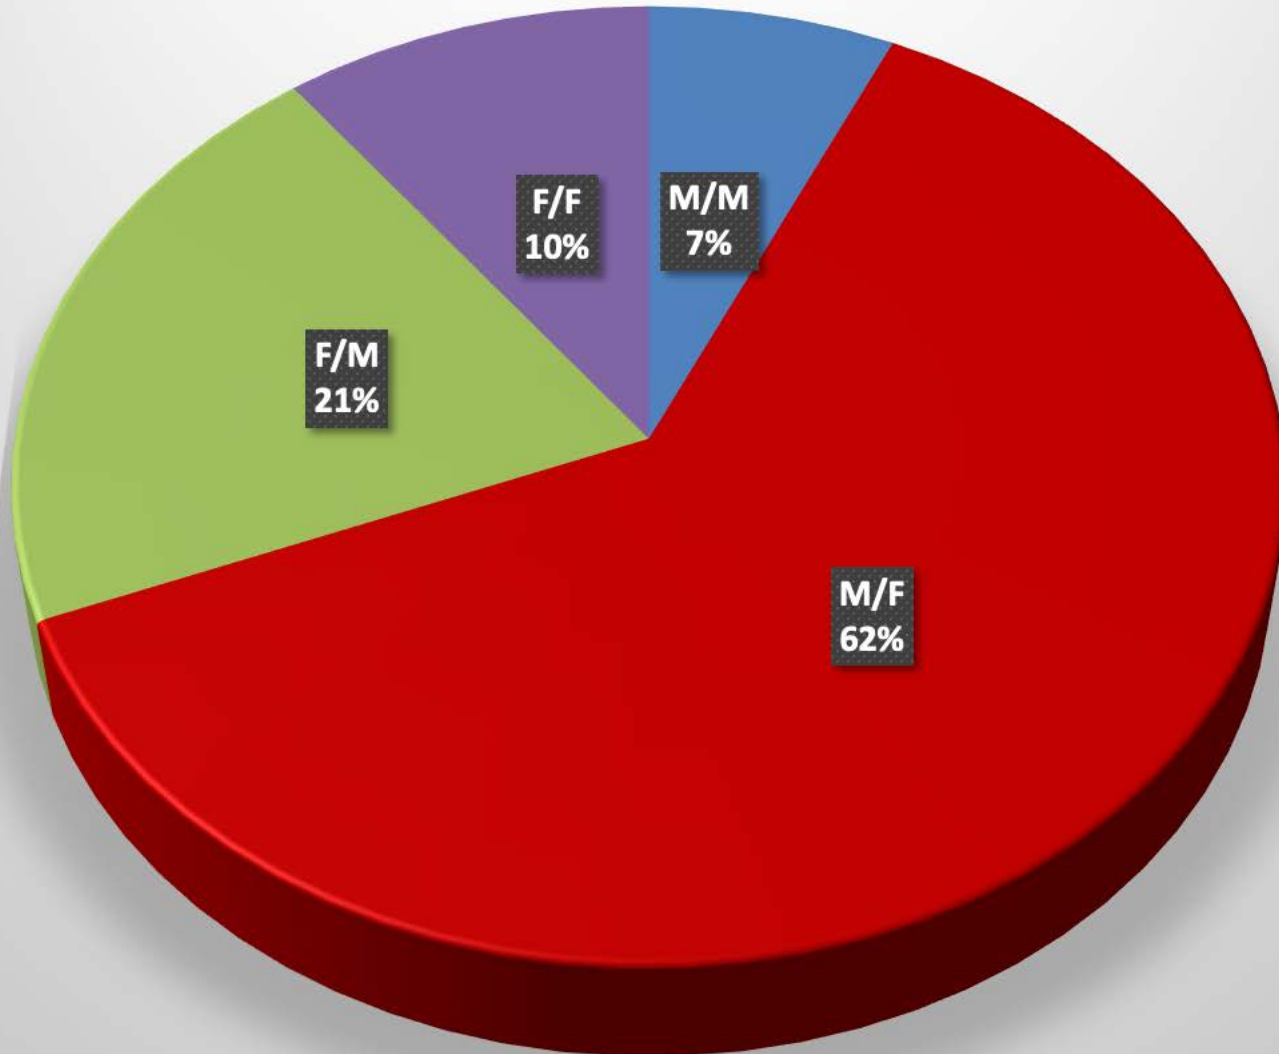

Miamisburg-2012

Incident			Arrestee			Complainant		
Incident #	Date Reported	Time	Age or Birth Year	Race	Sex	Age or Birth Year	Race	Sex
120002903	12/9/12	18:03	32	W	M	28	W	F
120002921	12/11/12	15:04	41	W	M	38	W	F
120002944	12/14/12	8:23	22	B	M	25	B	F
120002972	12/16/12	19:40	71	W	F	No Data Available		
120003037	12/23/12	16:32	38	W	F	38	W	F
120003047	12/25/12	19:02	36	W	M	44	W	F
120003052	12/26/12	18:31	18	W	M	35	W	F

Miamisburg-2012

Arrests by hour of the day - 62 total

Miamisburg-2012

Arrests by Month - 62 total

Miamisburg-2012

Age of Arrestee

Miamisburg-2012

Age of Complainant

Miamisburg-2012
Arrestee/Complainant Sex - 62 total

Miamisburg-2012

Sex of Arrestees

Miamisburg-2012 Sex of Complainants