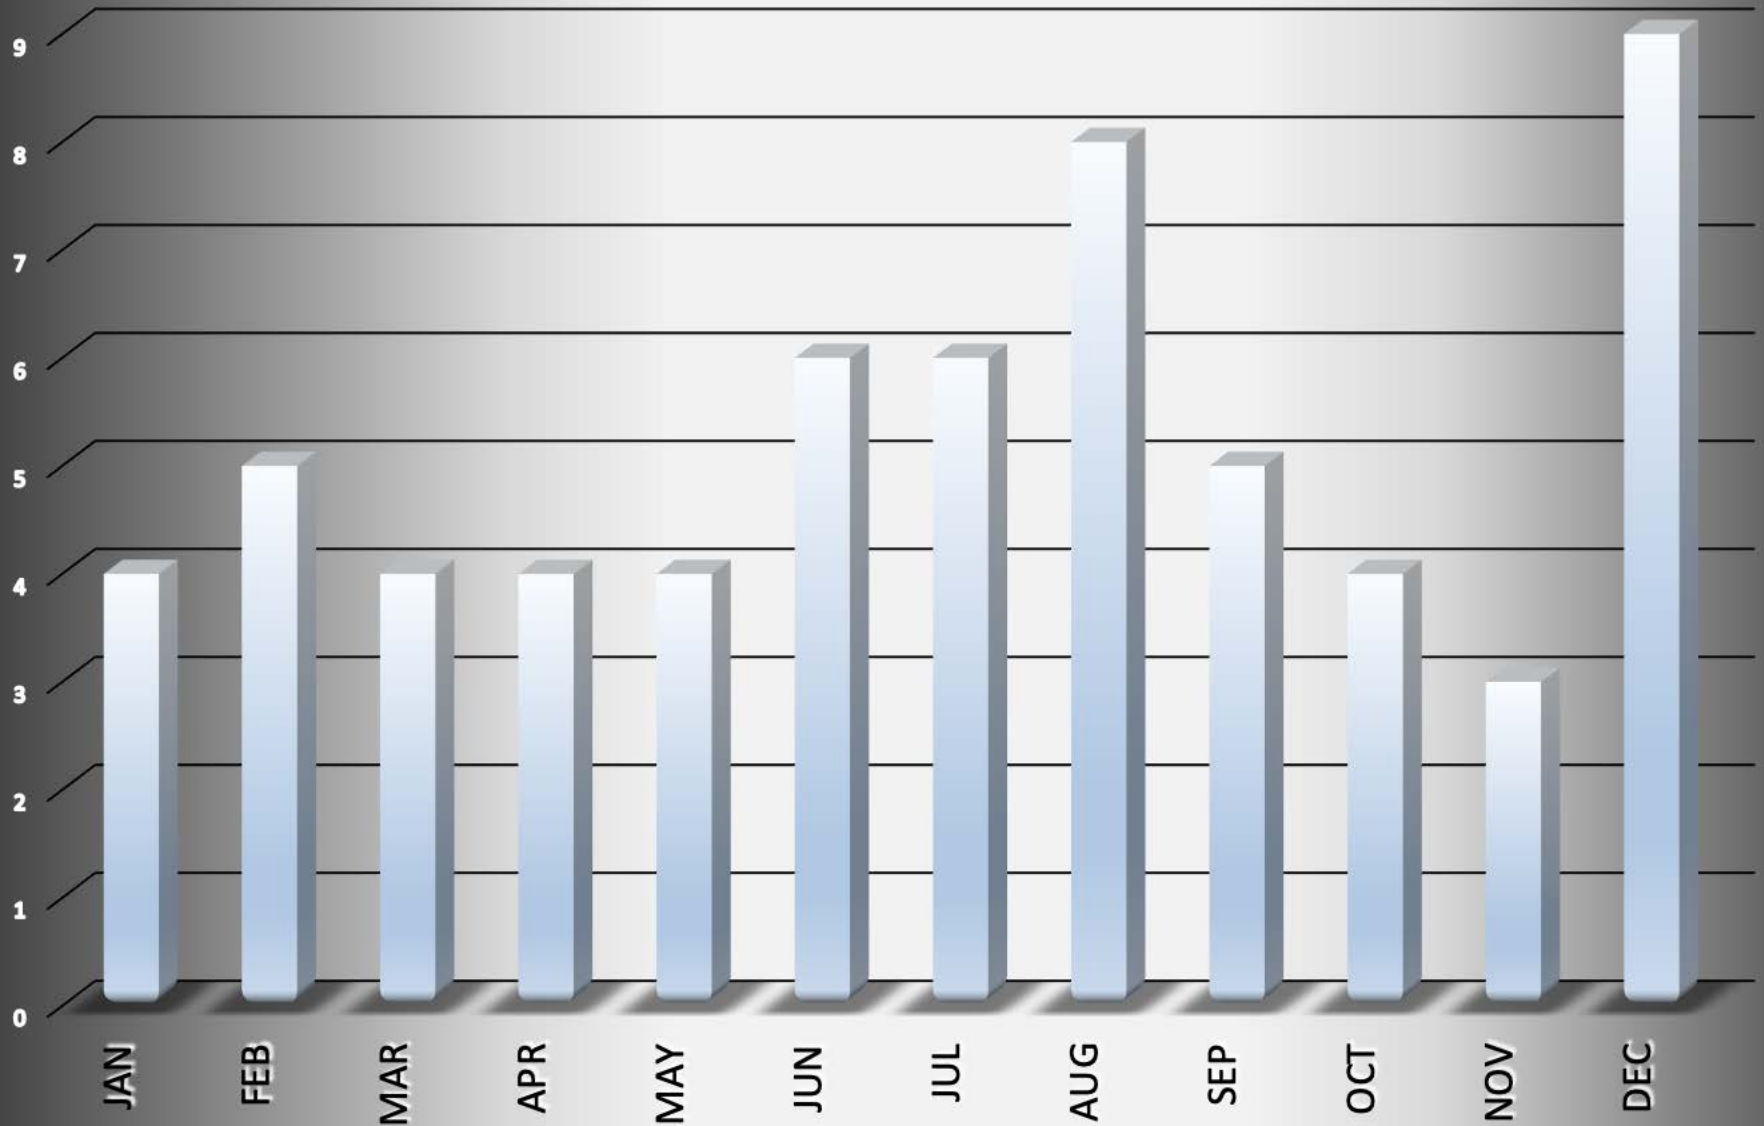

Miamisburg-2012

Arrests by Month - 62 total