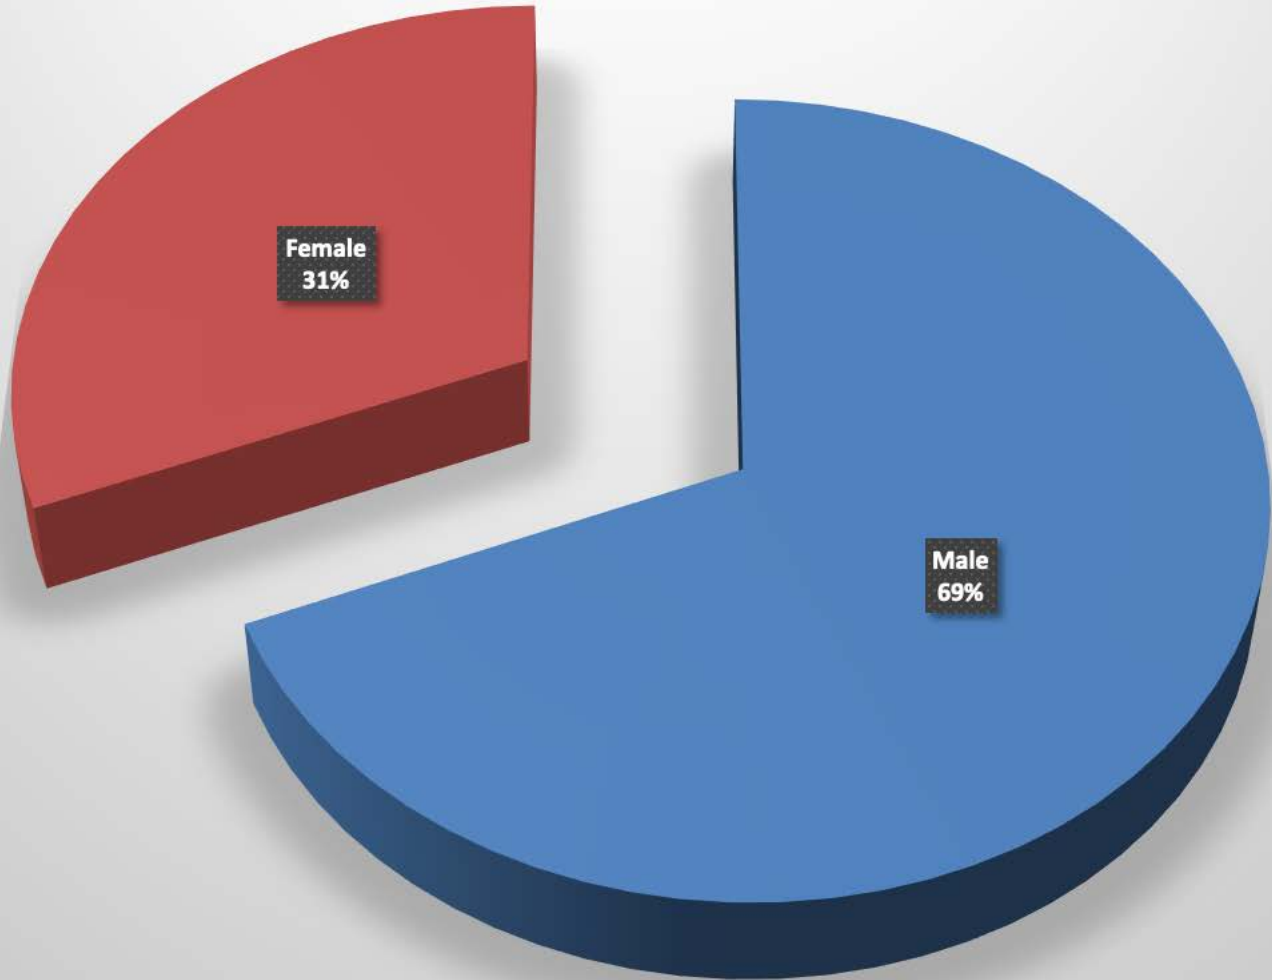

Miamisburg-2012

Incident			Arrestee			Complainant		
Incident #	Date Reported	Time	Age or Birth Year	Race	Sex	Age or Birth Year	Race	Sex
120002903	12/9/12	18:03	32	W	M	28	W	F
120002921	12/11/12	15:04	41	W	M	38	W	F
120002944	12/14/12	8:23	22	B	M	25	B	F
120002972	12/16/12	19:40	71	W	F	No Data Available		
120003037	12/23/12	16:32	38	W	F	38	W	F
120003047	12/25/12	19:02	36	W	M	44	W	F
120003052	12/26/12	18:31	18	W	M	35	W	F

Miamisburg-2012

Arrests by hour of the day - 62 total

Miamisburg-2012

Arrests by Month - 62 total

Miamisburg-2012

Age of Arrestee

Miamisburg-2012

Age of Complainant

Miamisburg-2012
Arrestee/Complainant Sex - 62 total

Miamisburg-2012

Sex of Arrestees

Miamisburg-2012 Sex of Complainants