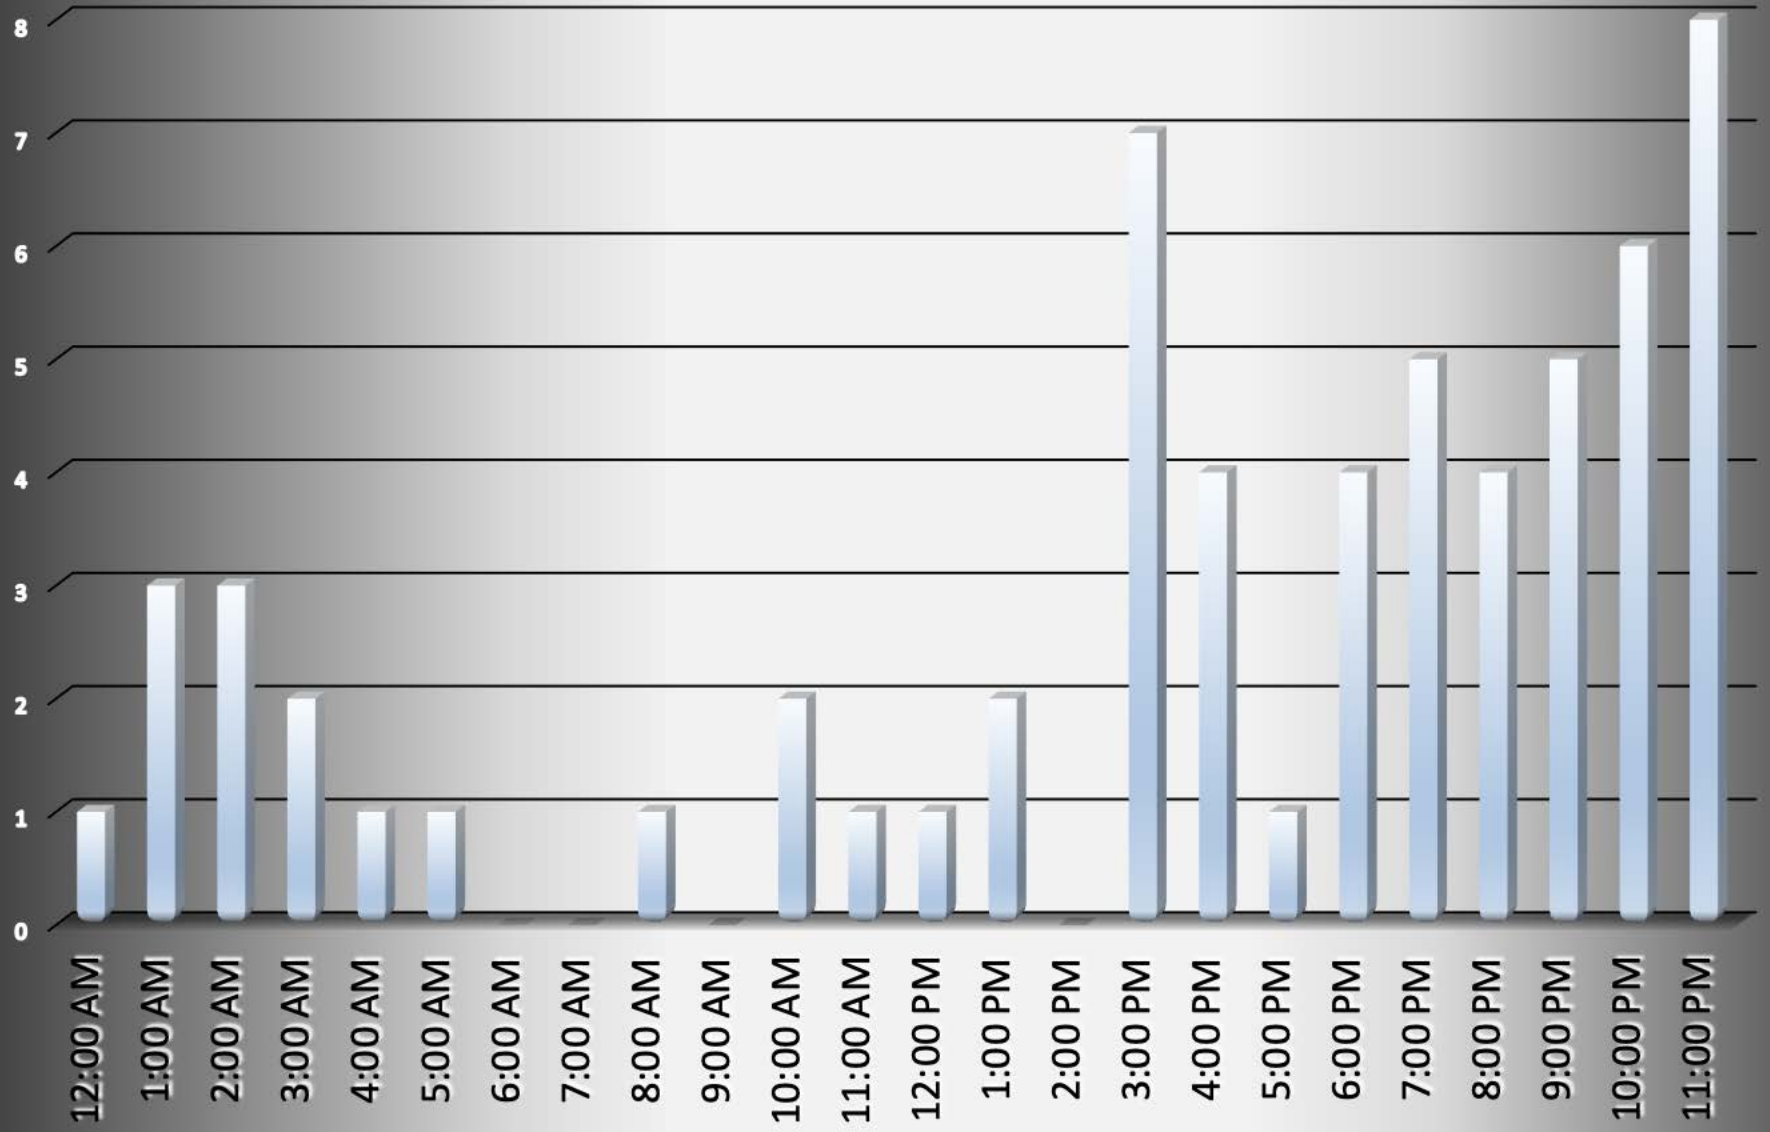

Miamisburg-2012

Arrests by hour of the day - 62 total