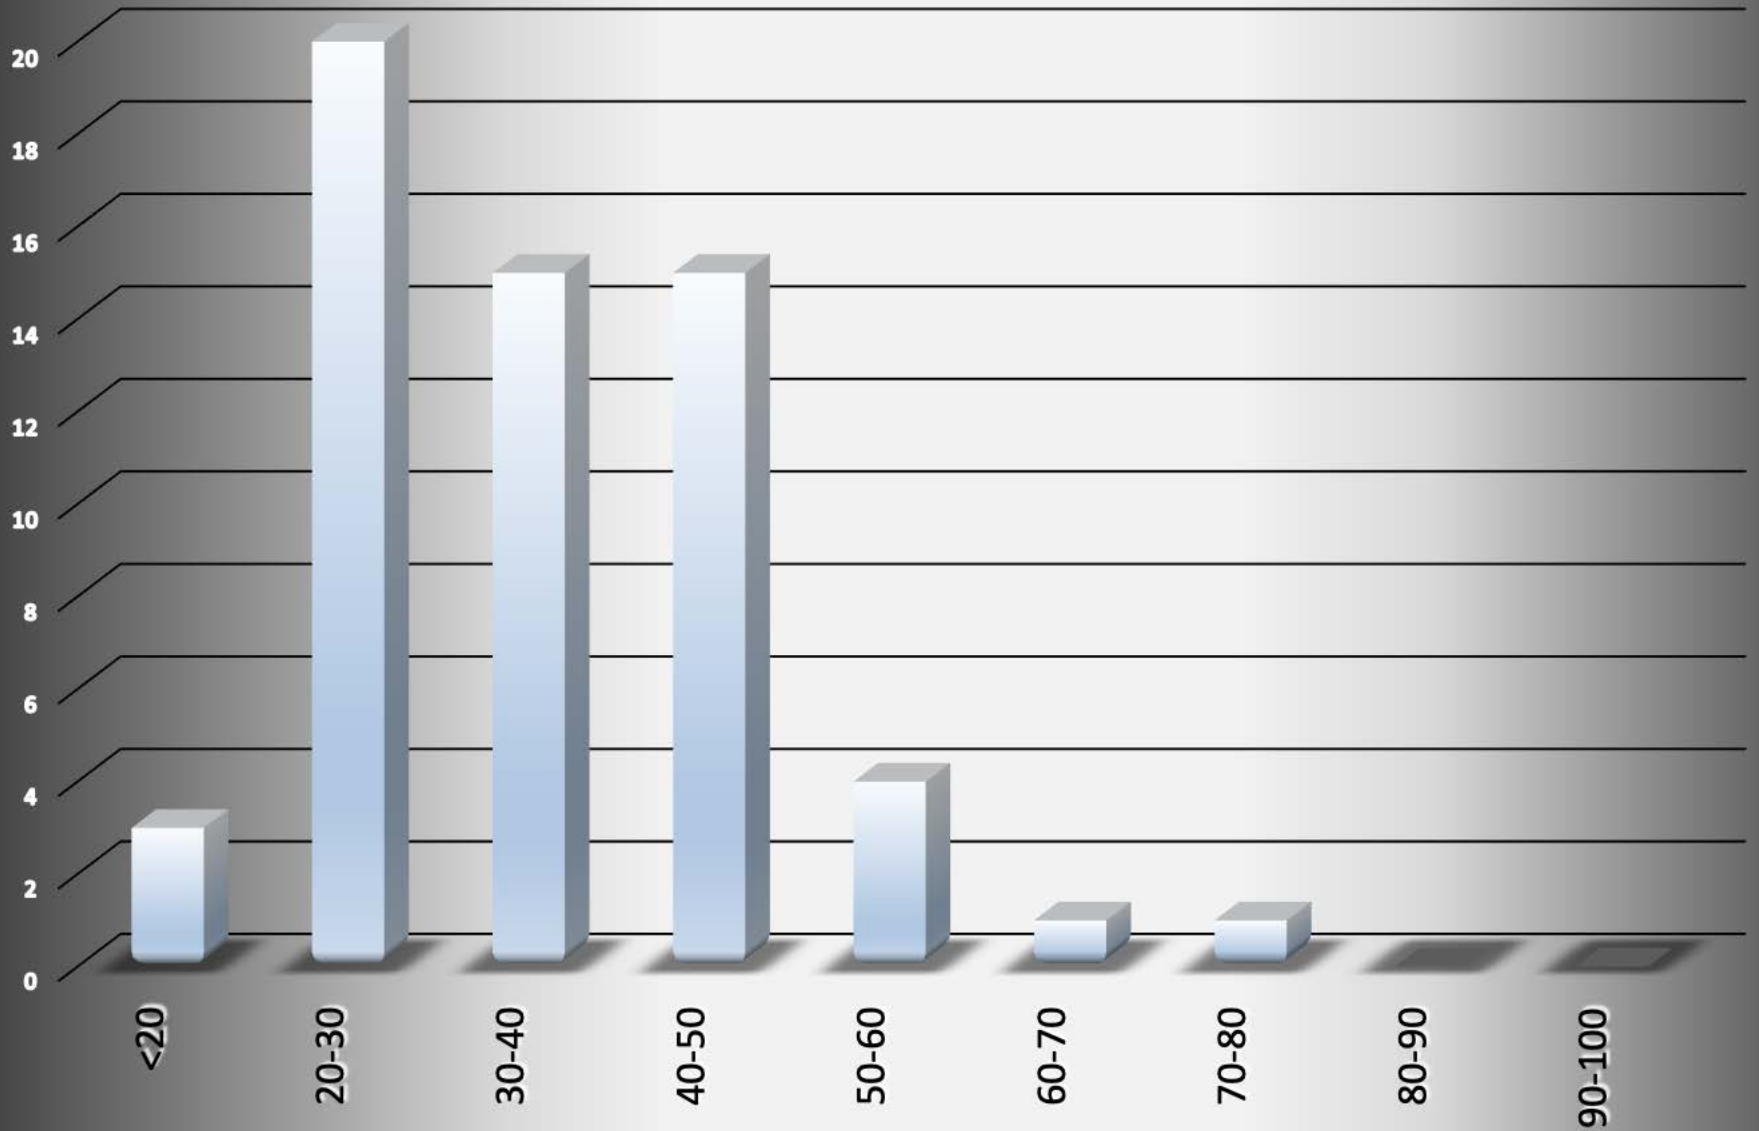

Miamisburg-2012

Incident			Arrestee			Complainant		
Incident #	Date Reported	Time	Age or Birth Year	Race	Sex	Age or Birth Year	Race	Sex
120002903	12/9/12	18:03	32	W	M	28	W	F
120002921	12/11/12	15:04	41	W	M	38	W	F
120002944	12/14/12	8:23	22	B	M	25	B	F
120002972	12/16/12	19:40	71	W	F	No Data Available		
120003037	12/23/12	16:32	38	W	F	38	W	F
120003047	12/25/12	19:02	36	W	M	44	W	F
120003052	12/26/12	18:31	18	W	M	35	W	F

Miamisburg-2012

Arrests by hour of the day - 62 total

Miamisburg-2012

Arrests by Month - 62 total

Miamisburg-2012

Age of Arrestee

Miamisburg-2012

Age of Complainant