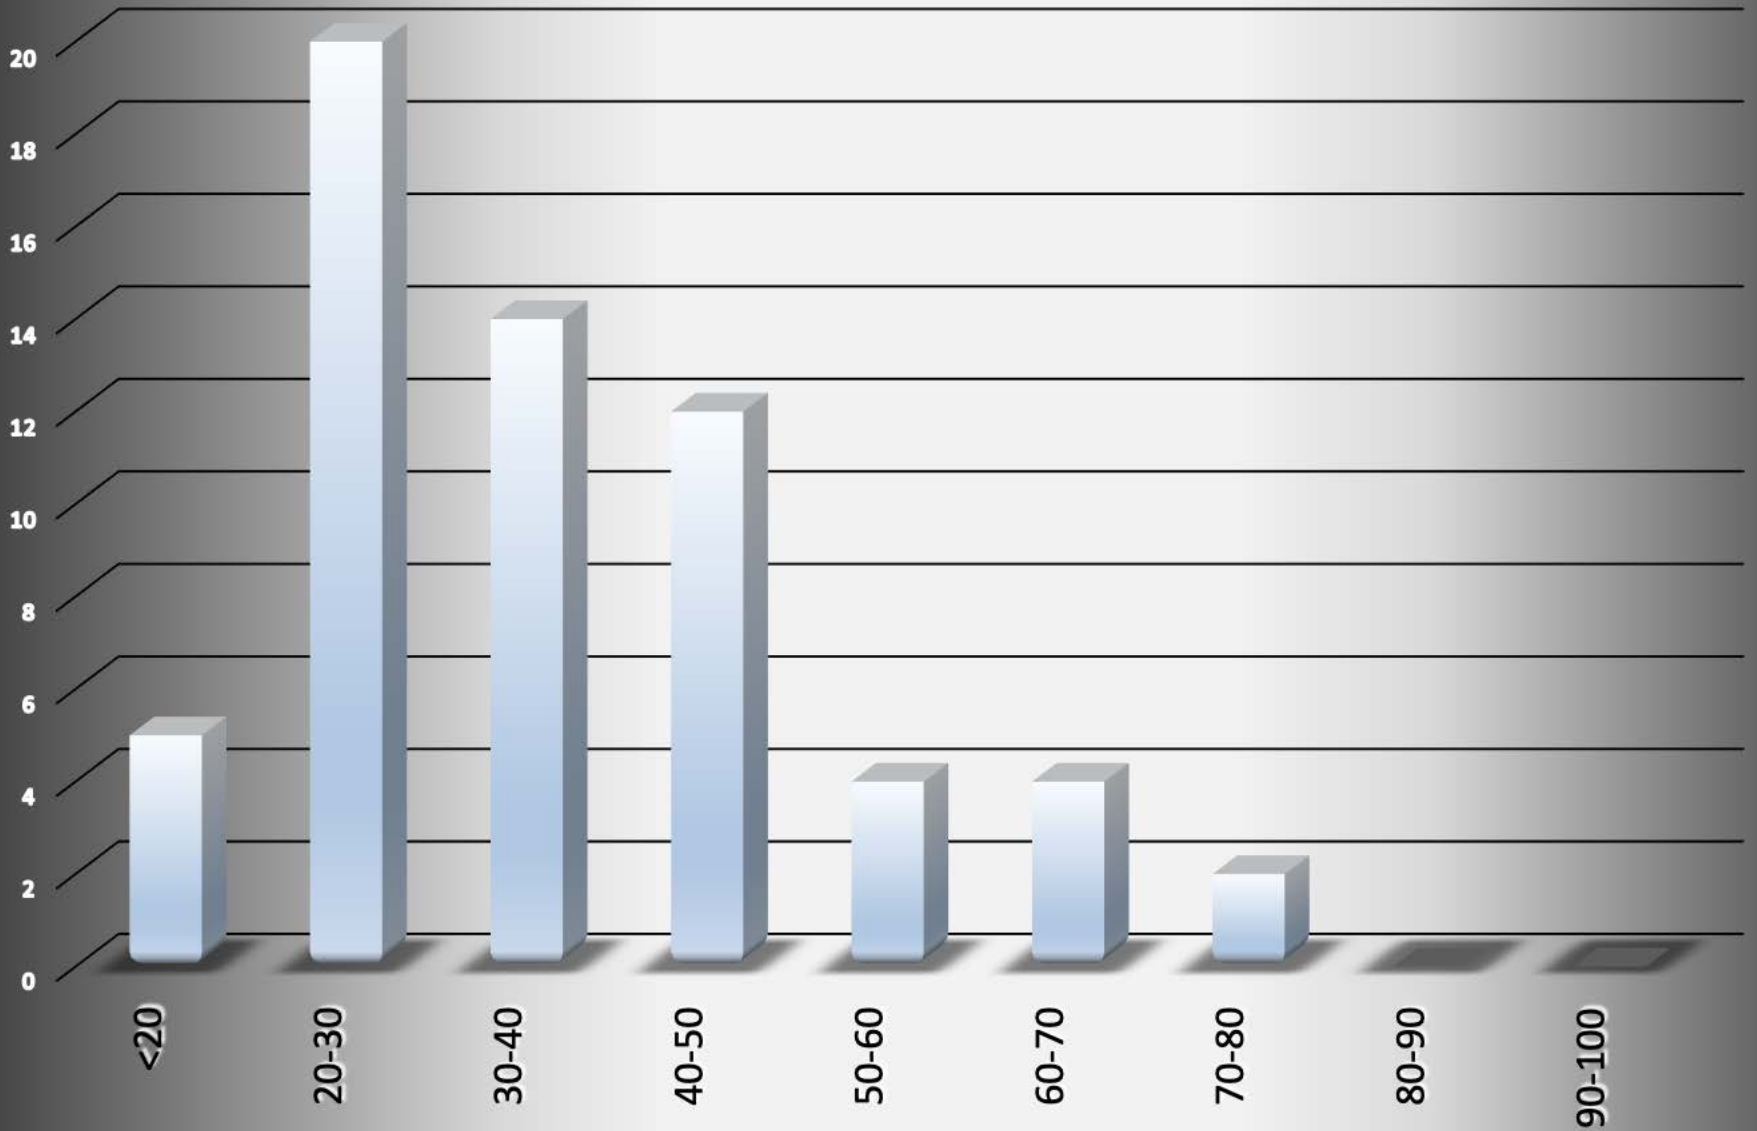

Miamisburg-2012

Incident			Arrestee			Complainant		
Incident #	Date Reported	Time	Age or Birth Year	Race	Sex	Age or Birth Year	Race	Sex
120002903	12/9/12	18:03	32	W	M	28	W	F
120002921	12/11/12	15:04	41	W	M	38	W	F
120002944	12/14/12	8:23	22	B	M	25	B	F
120002972	12/16/12	19:40	71	W	F	No Data Available		
120003037	12/23/12	16:32	38	W	F	38	W	F
120003047	12/25/12	19:02	36	W	M	44	W	F
120003052	12/26/12	18:31	18	W	M	35	W	F

Miamisburg-2012

Arrests by hour of the day - 62 total

Miamisburg-2012

Arrests by Month - 62 total

Miamisburg-2012

Age of Arrestee

Miamisburg-2012

Age of Complainant