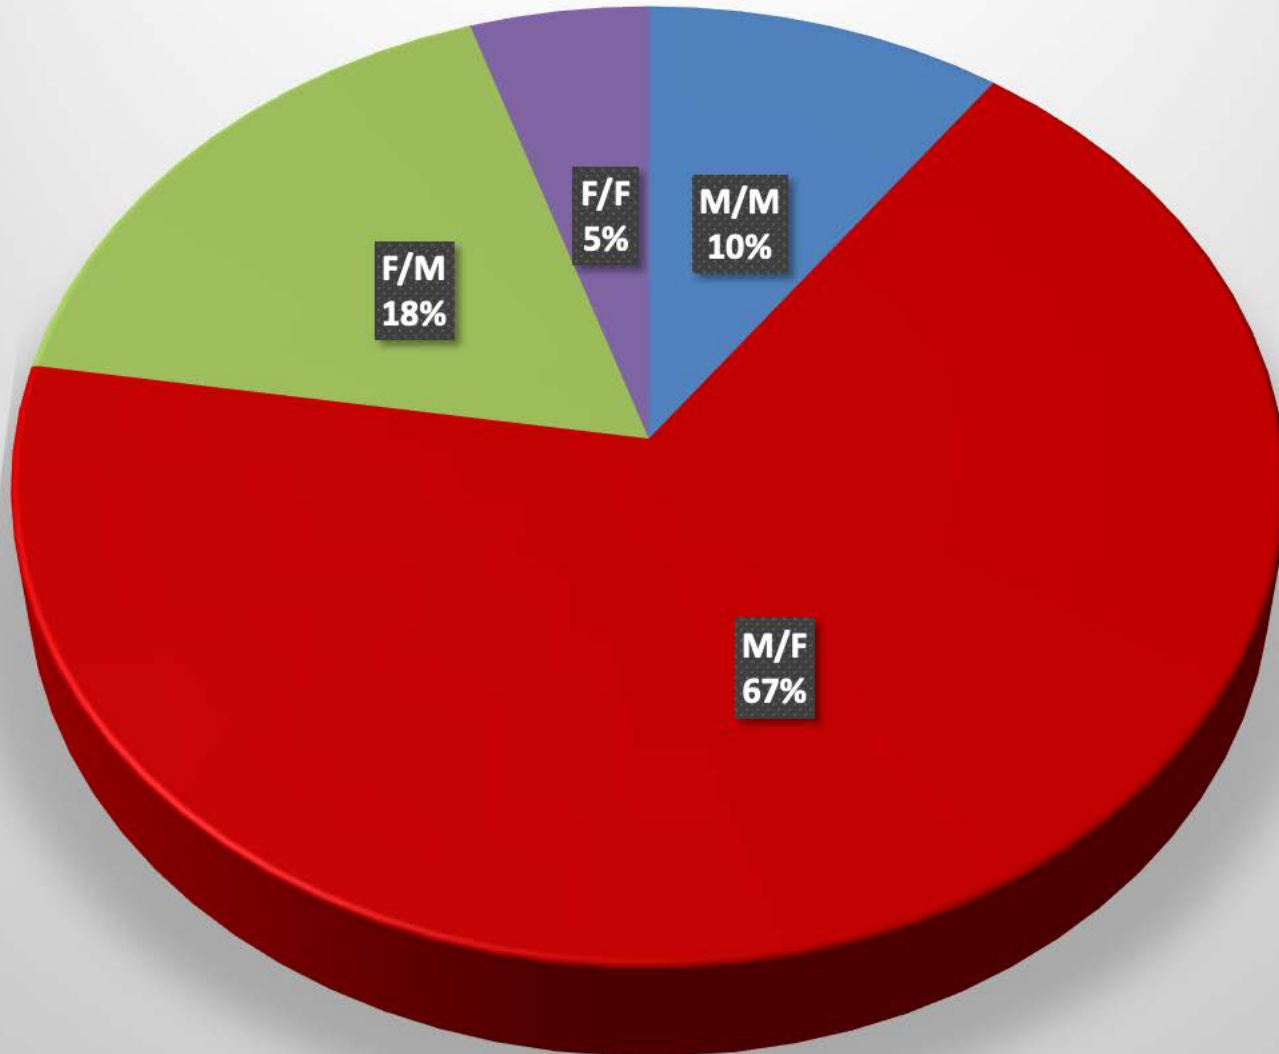

Miamisburg-2011

Arrests by hour of the day - 44 total

Miamisburg-2011

Arrests by Month - 44 total

Miamisburg-2011

Age of Arrestee

Miamisburg-2011 Age of Complainant

Miamisburg-2011
Arrestee/Complainant Sex - 44 total