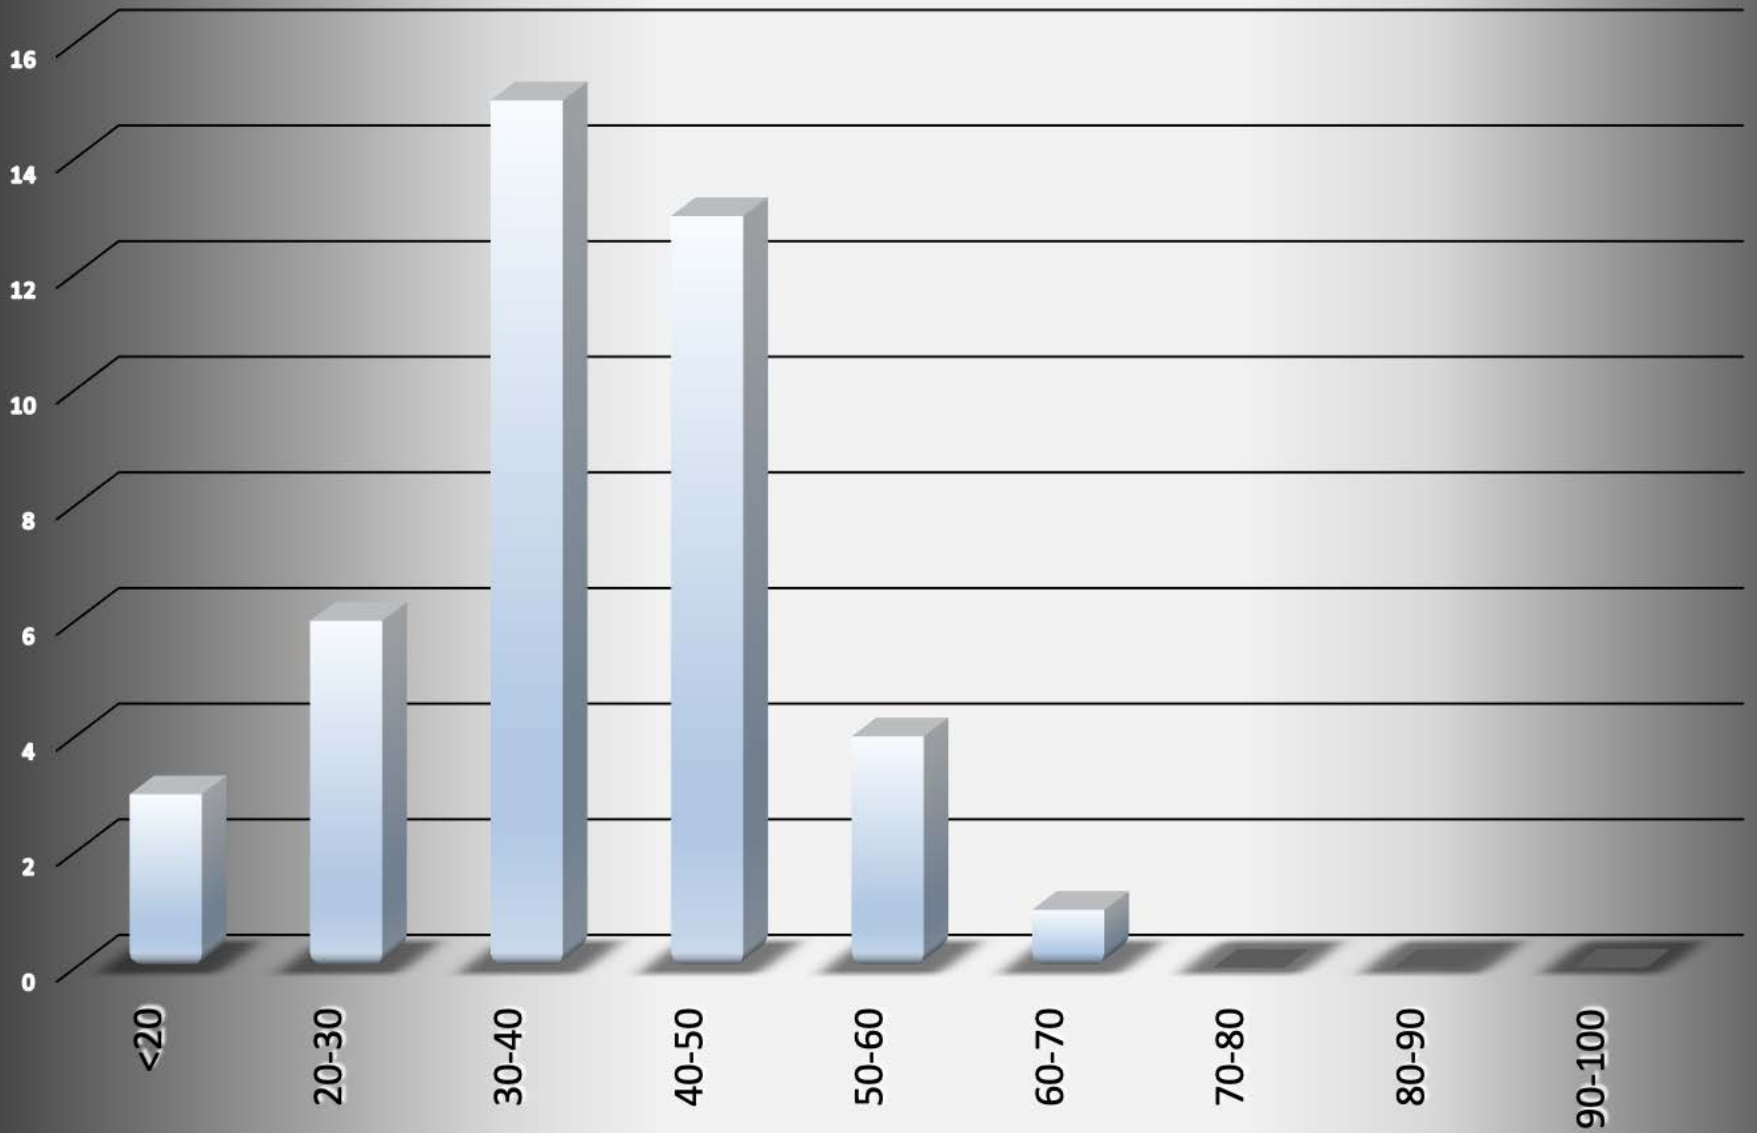

Miamisburg-2011

Arrests by hour of the day - 44 total

Miamisburg-2011

Arrests by Month - 44 total

Miamisburg-2011

Age of Arrestee

Miamisburg-2011 Age of Complainant

Miamisburg-2011
Arrestee/Complainant Sex - 44 total