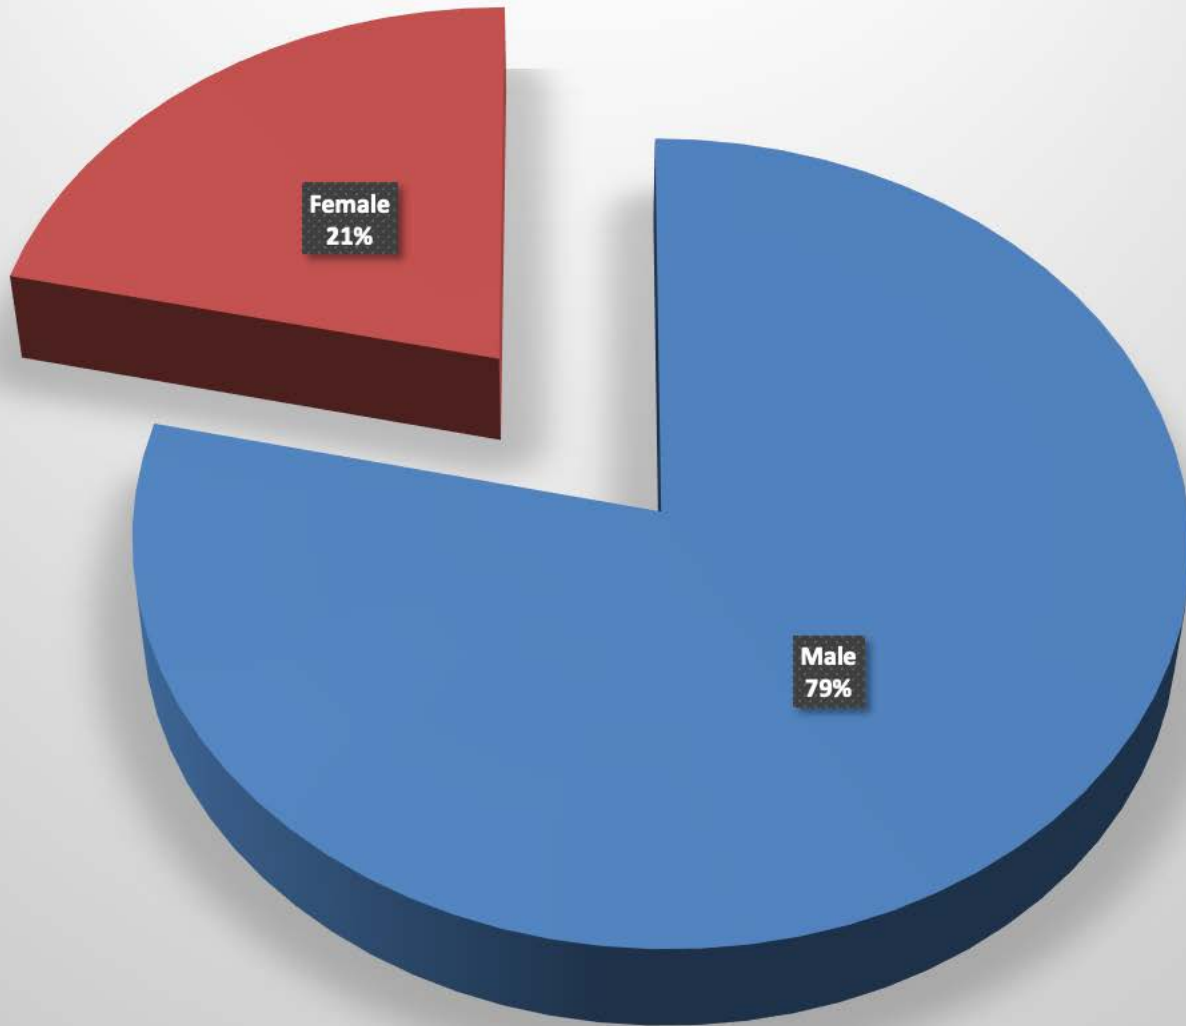

Miamisburg-2011 Sex of Arrestees