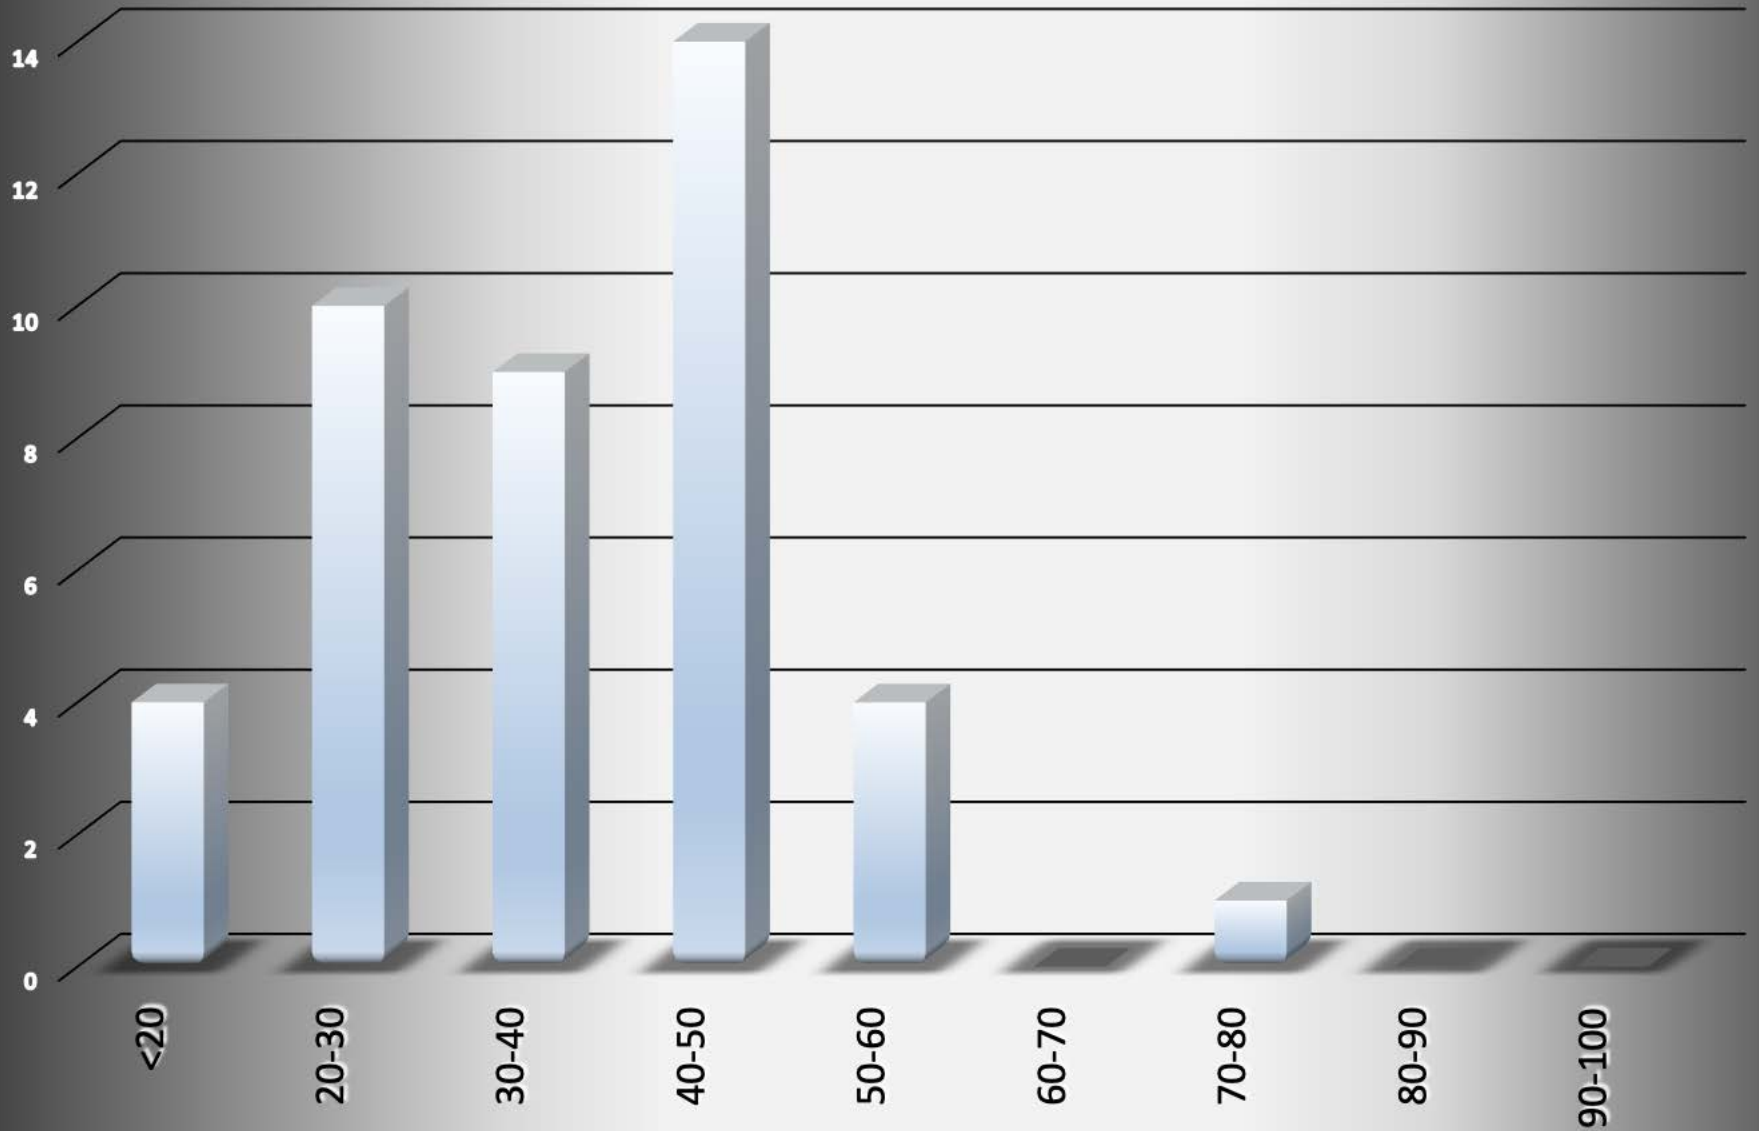

Miamisburg-2011

Arrests by hour of the day - 44 total

Miamisburg-2011

Arrests by Month - 44 total

Miamisburg-2011

Age of Arrestee

Miamisburg-2011 Age of Complainant

Miamisburg-2011
Arrestee/Complainant Sex - 44 total