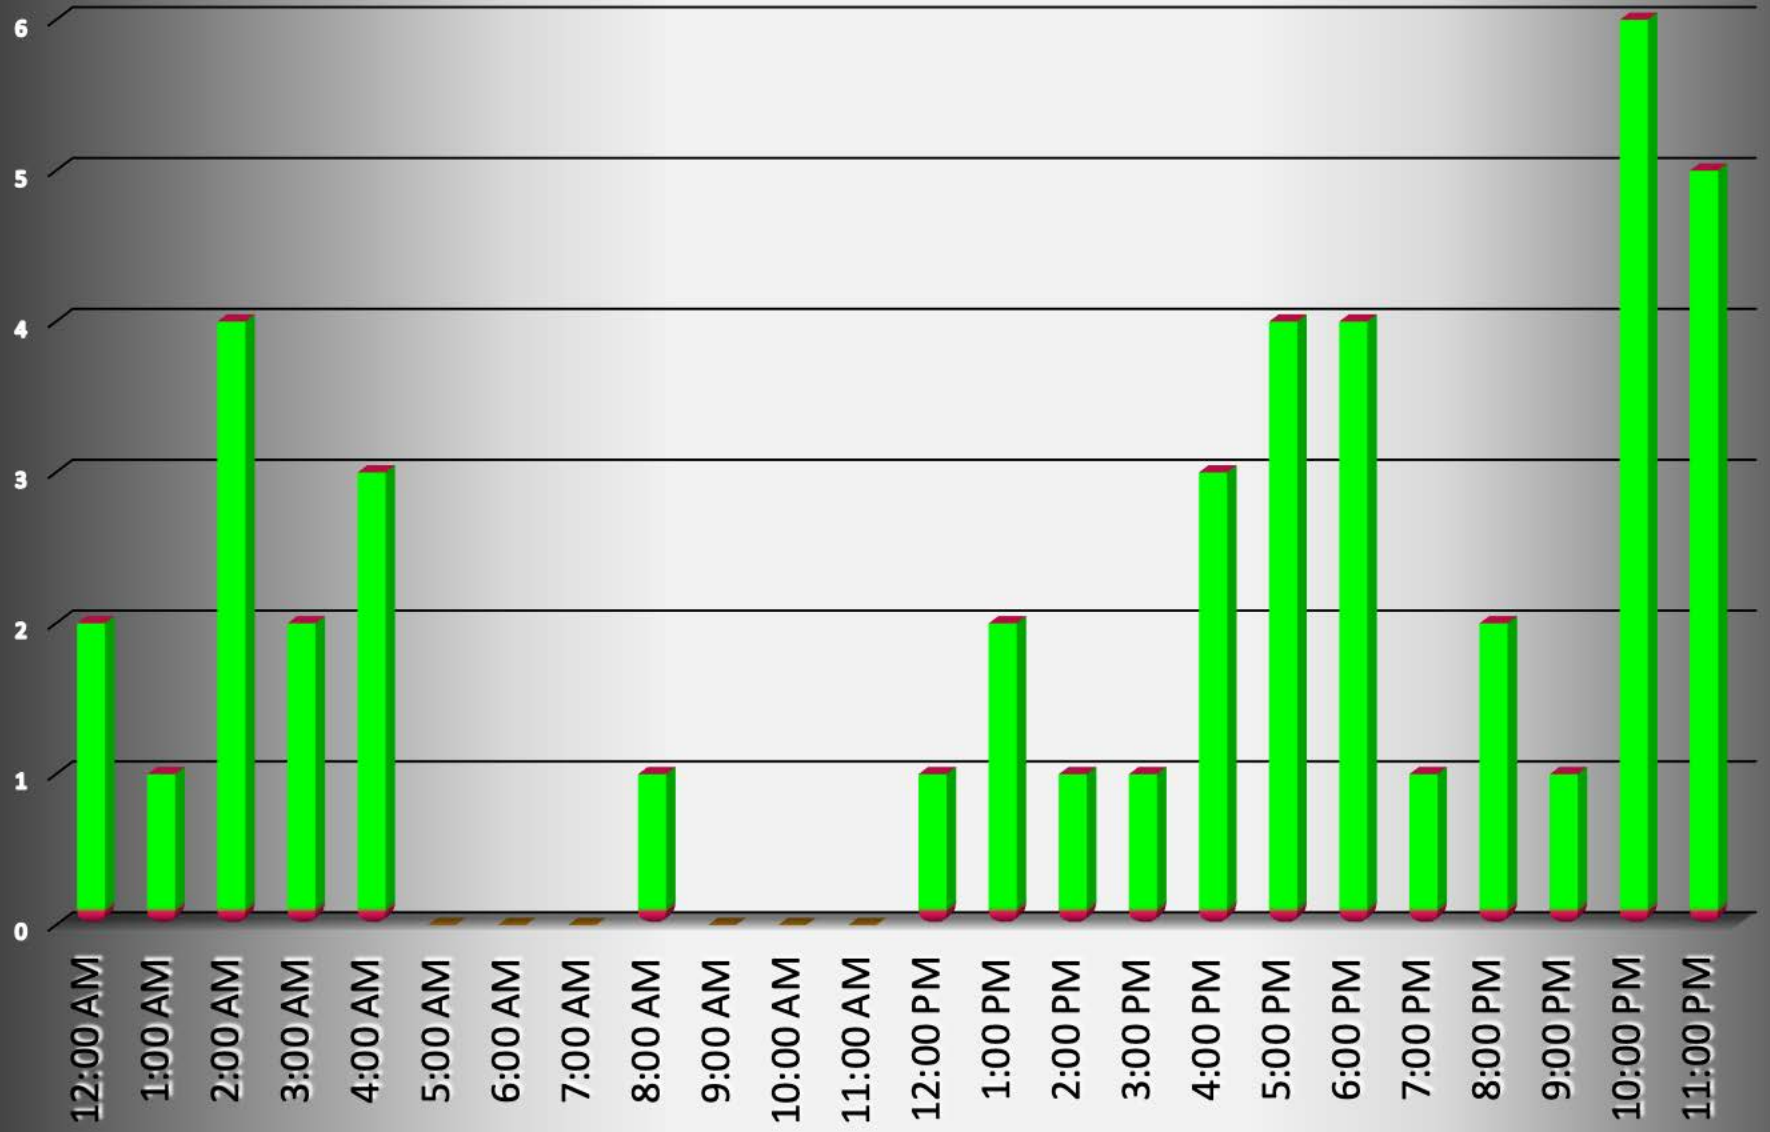

Miamisburg-2011

Arrests by hour of the day - 44 total