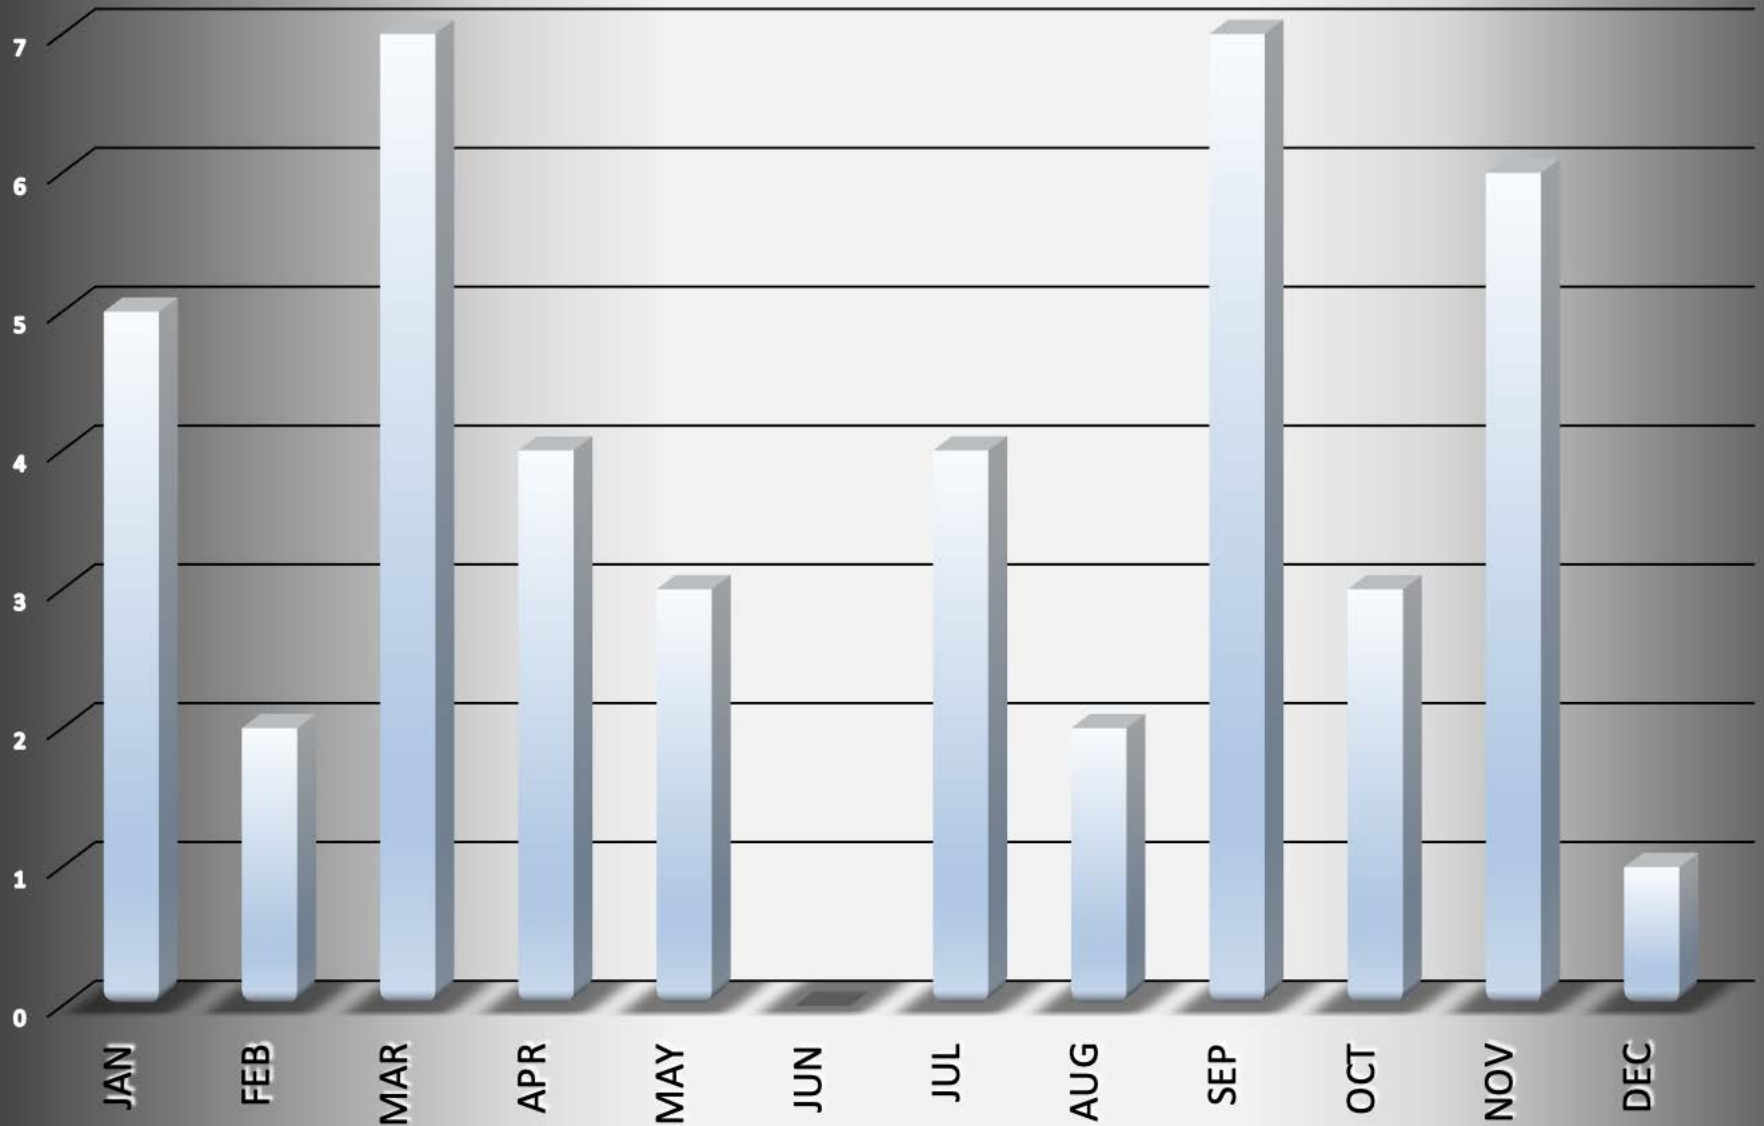

Miamisburg-2011

Arrests by Month - 44 total