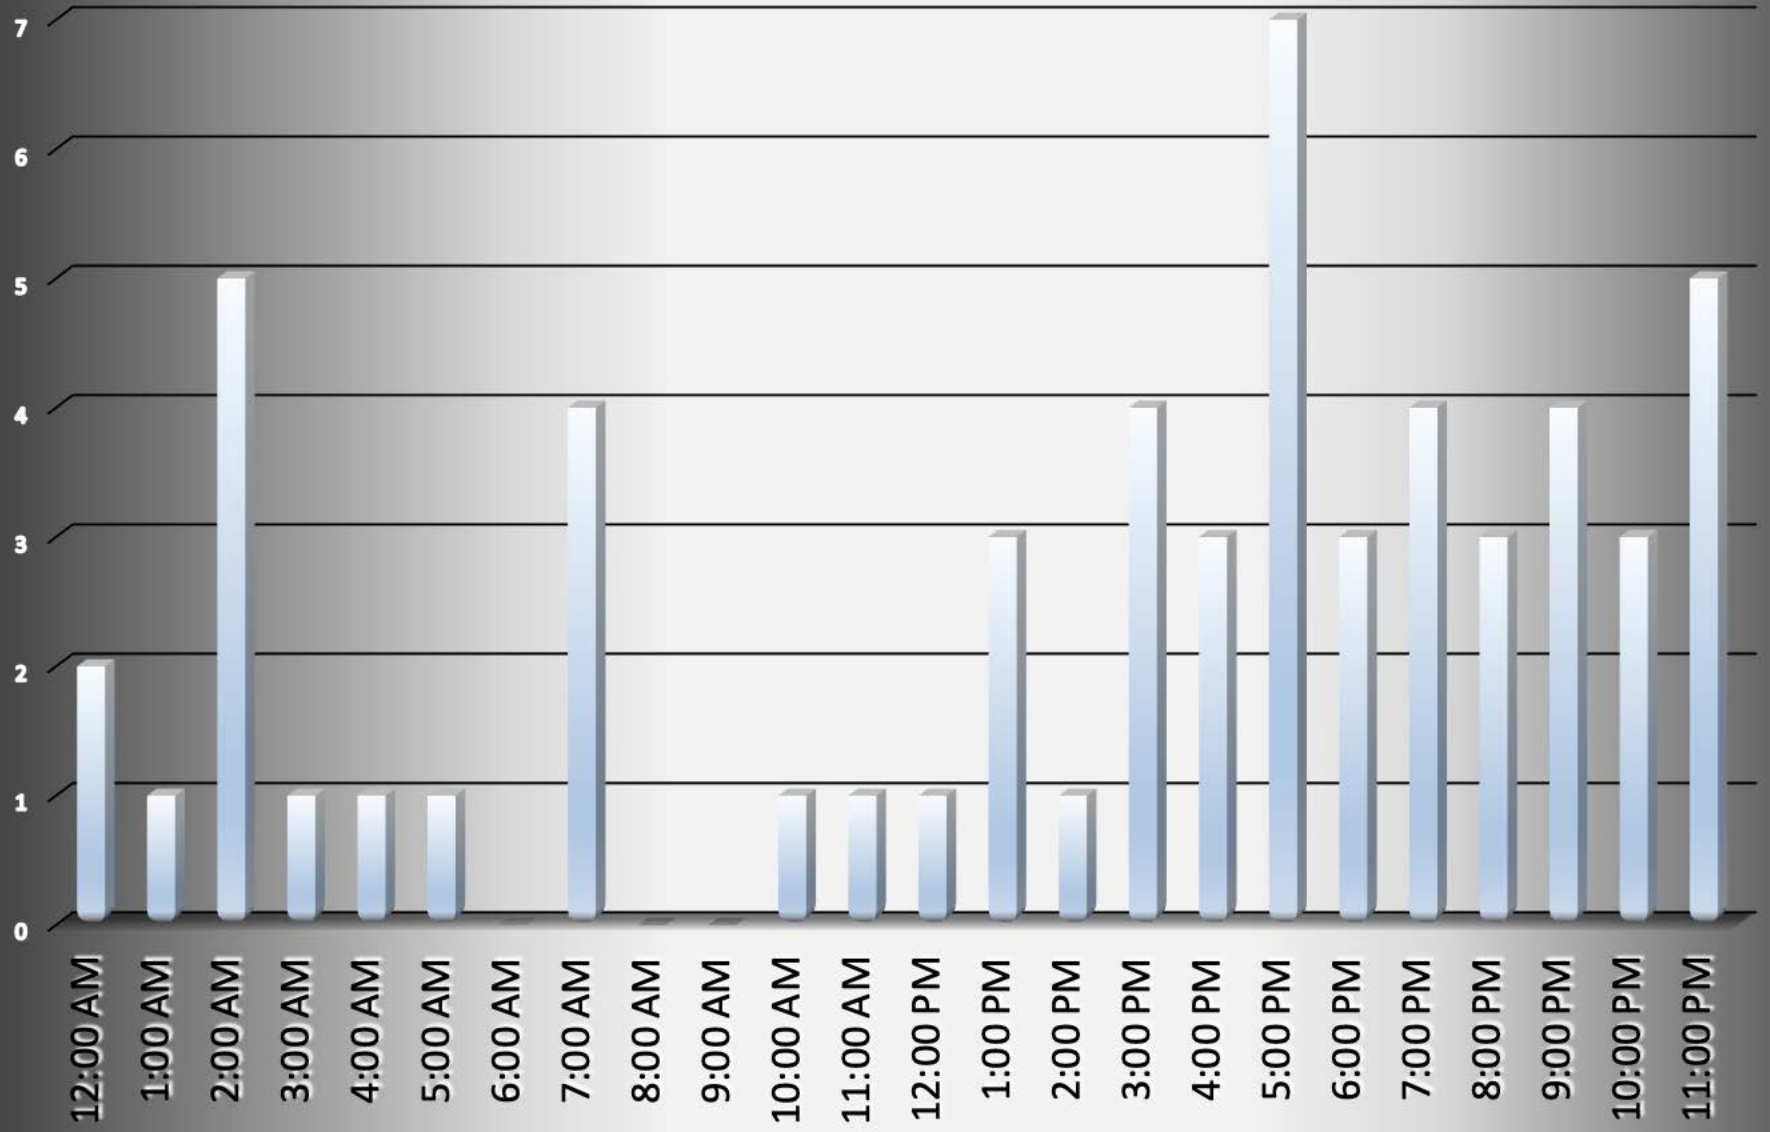

Miami_Township-2013

Arrests by hour of the day - 58 total