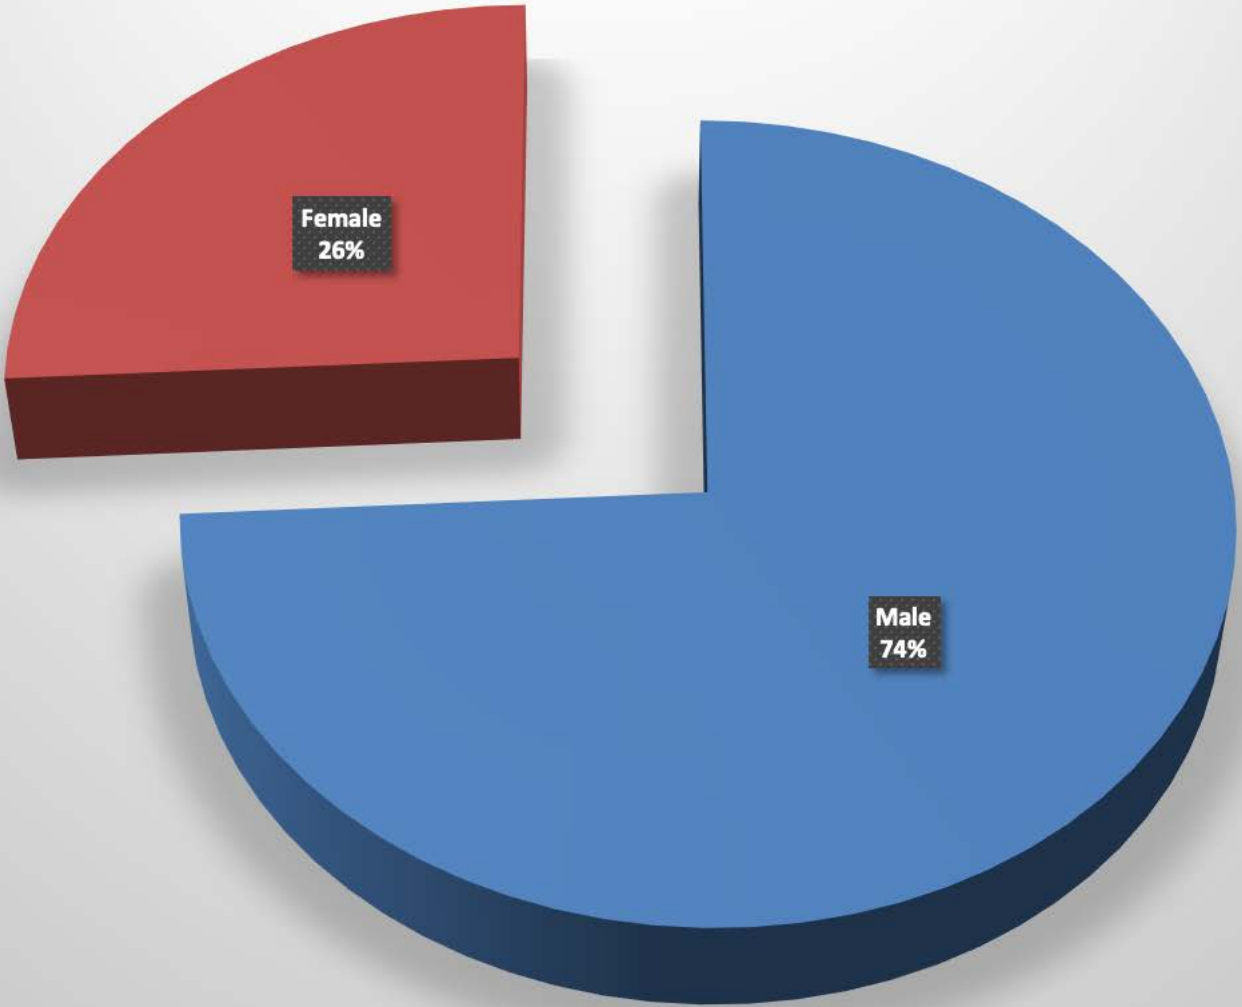

Miami_Township-2013

Arrests by hour of the day - 58 total

Miami_Township-2013

Arrests by Month - 58 total

Miami_Township-2013

Age of Arrestee

Miami_Township-2013

Age of Complainant

Miami_Township-2013
Arrestee/Complainant Sex - 58 total

Miami_Township-2013

Sex of Arrestees

Miami_Township-2013

Sex of Complainants