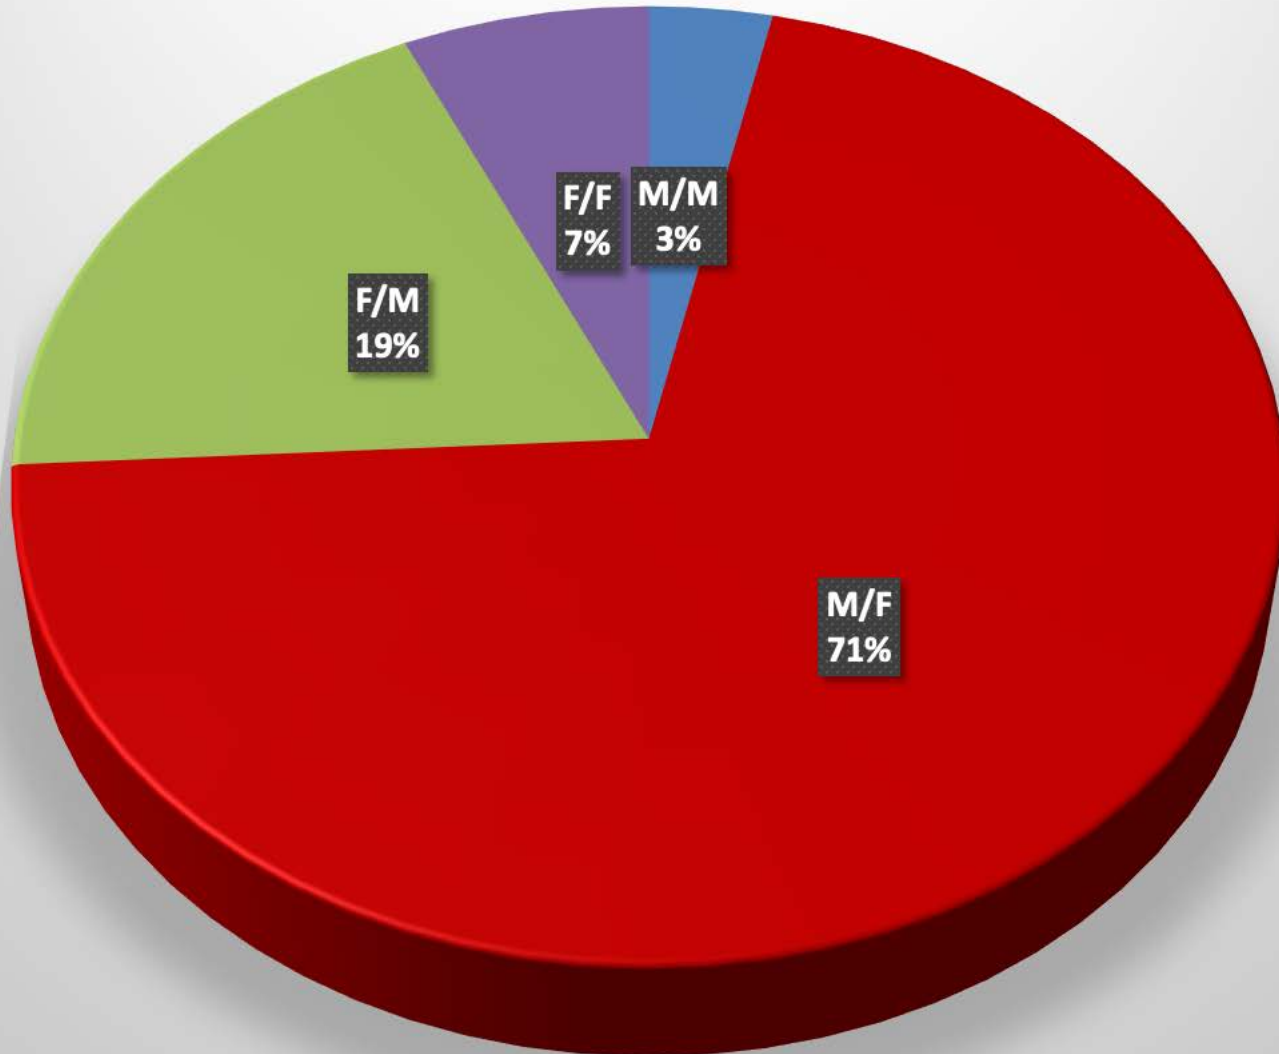

Miami_Township-2013

Arrests by hour of the day - 58 total

Miami_Township-2013

Arrests by Month - 58 total

Miami_Township-2013

Age of Arrestee

Miami_Township-2013

Age of Complainant

Miami_Township-2013
Arrestee/Complainant Sex - 58 total

Miami_Township-2013

Sex of Arrestees

Miami_Township-2013

Sex of Complainants