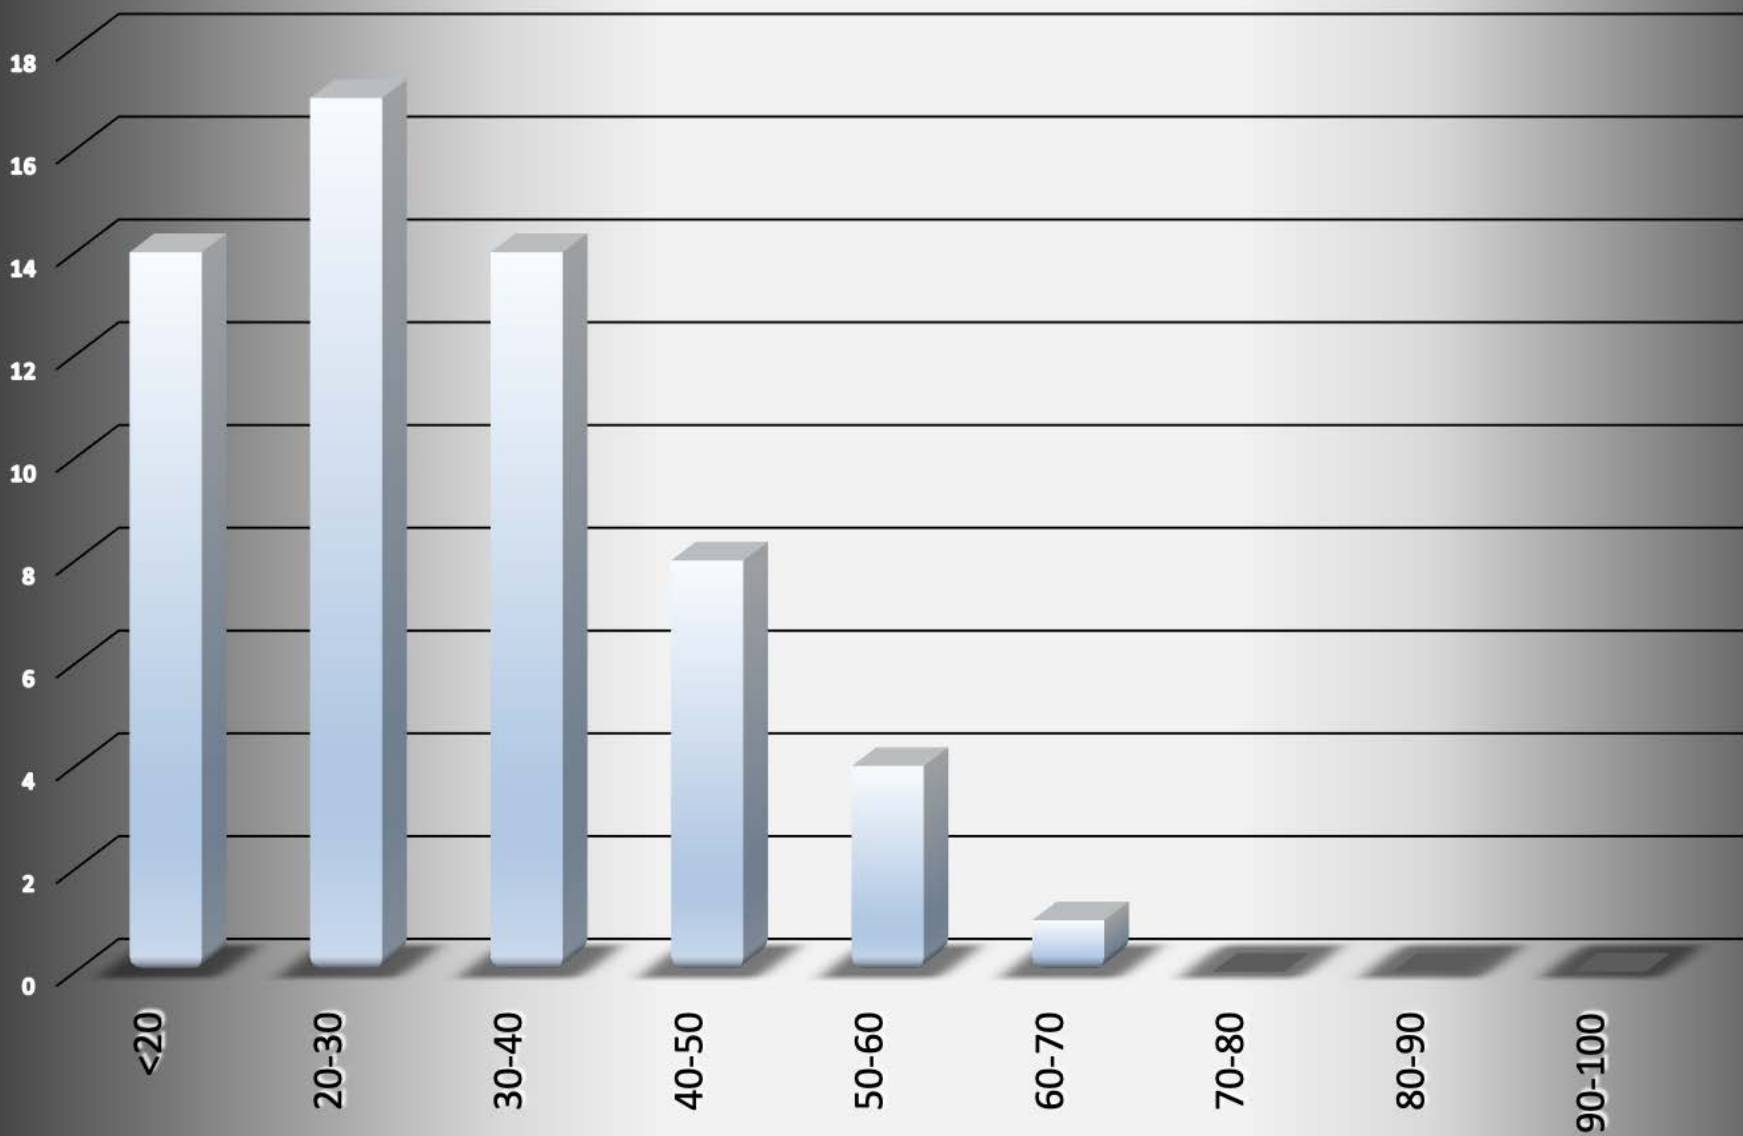

Miami_Township-2013

Age of Arrestee