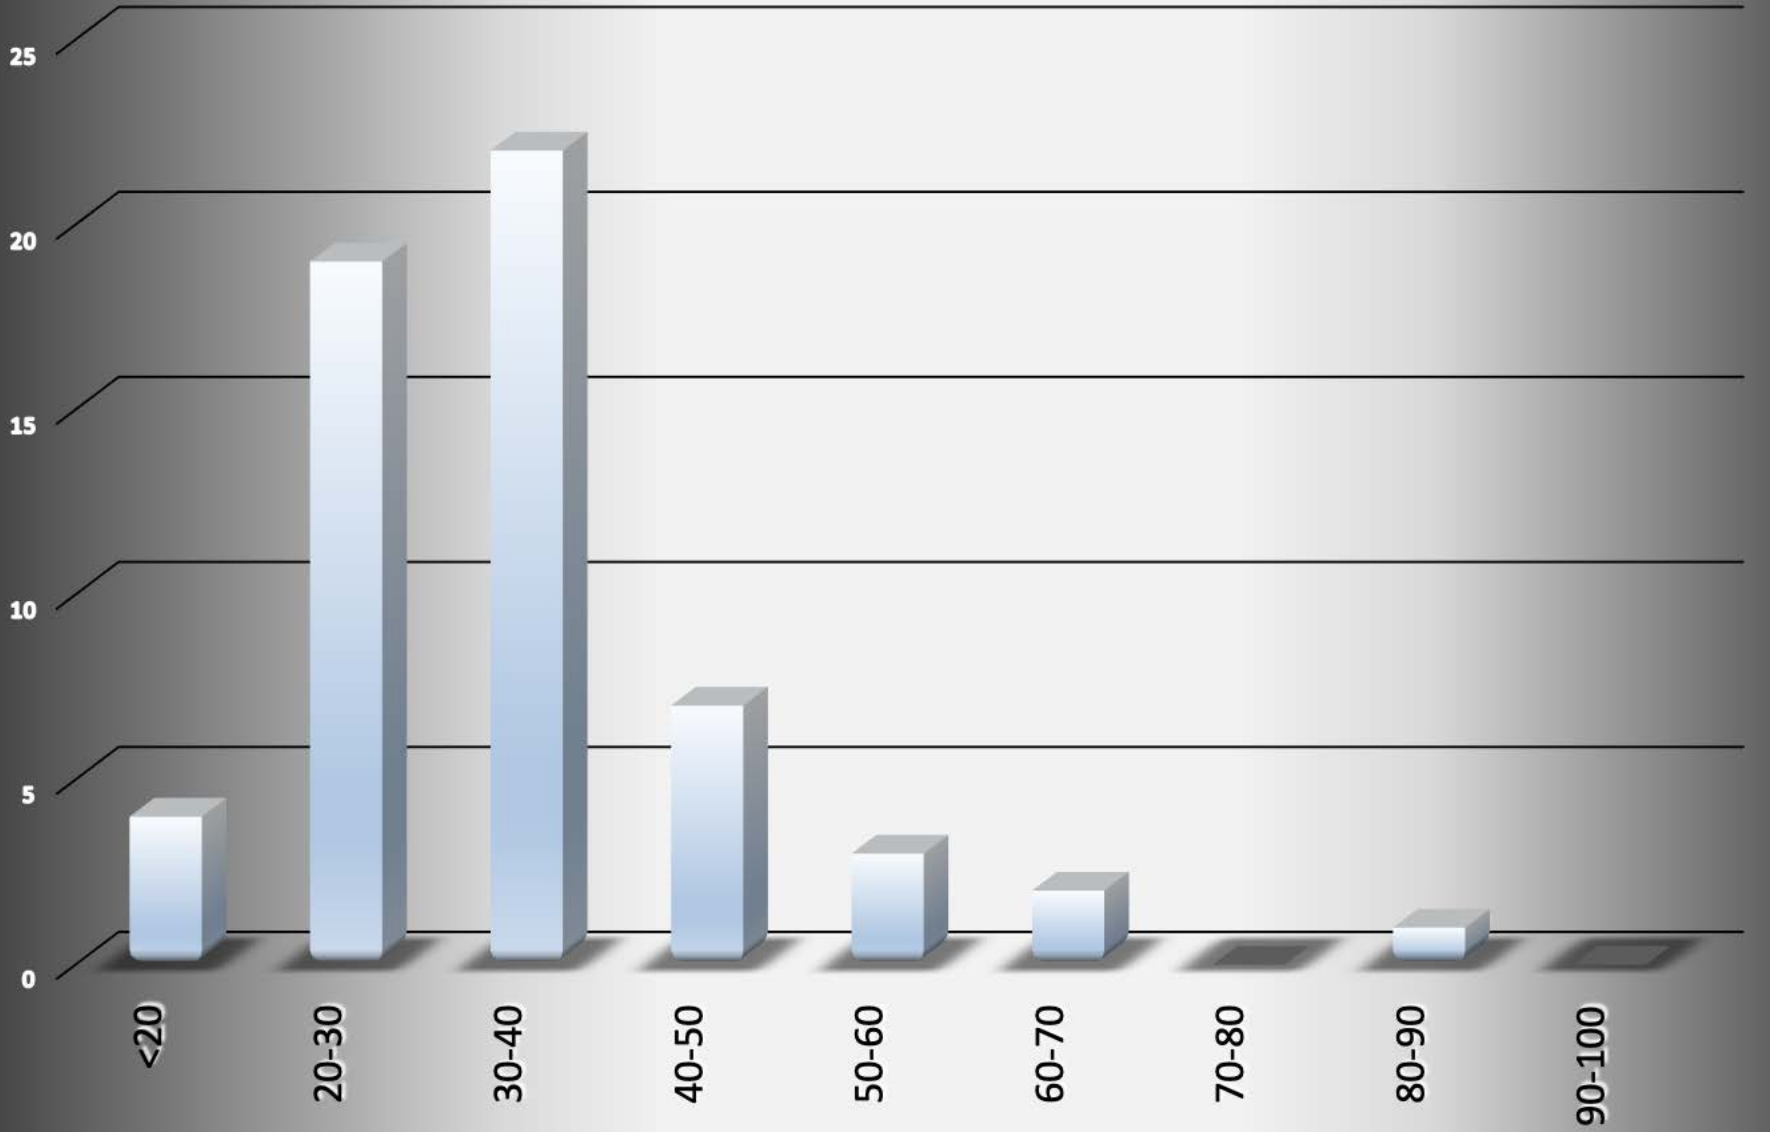

Miami_Township-2013

Arrests by hour of the day - 58 total

Miami_Township-2013

Arrests by Month - 58 total

Miami_Township-2013

Age of Arrestee

Miami_Township-2013

Age of Complainant