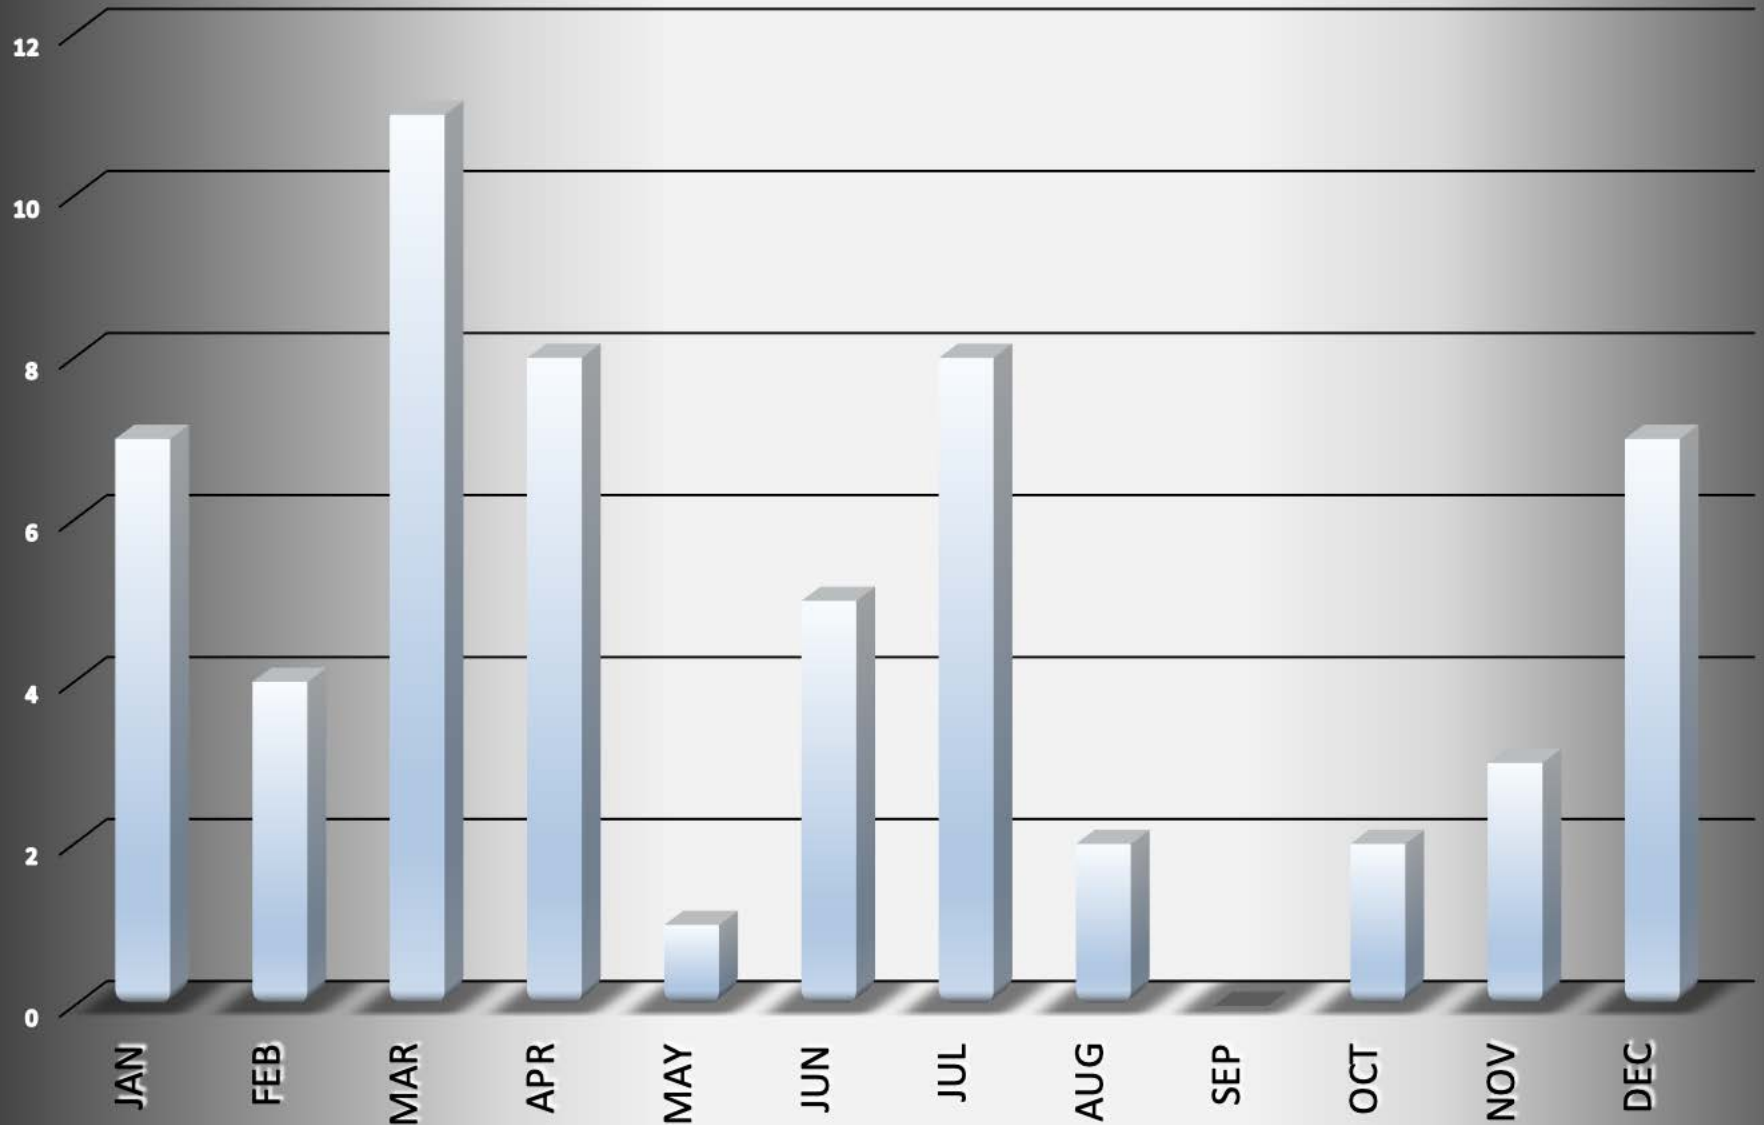

Miami_Township-2013

Arrests by Month - 58 total