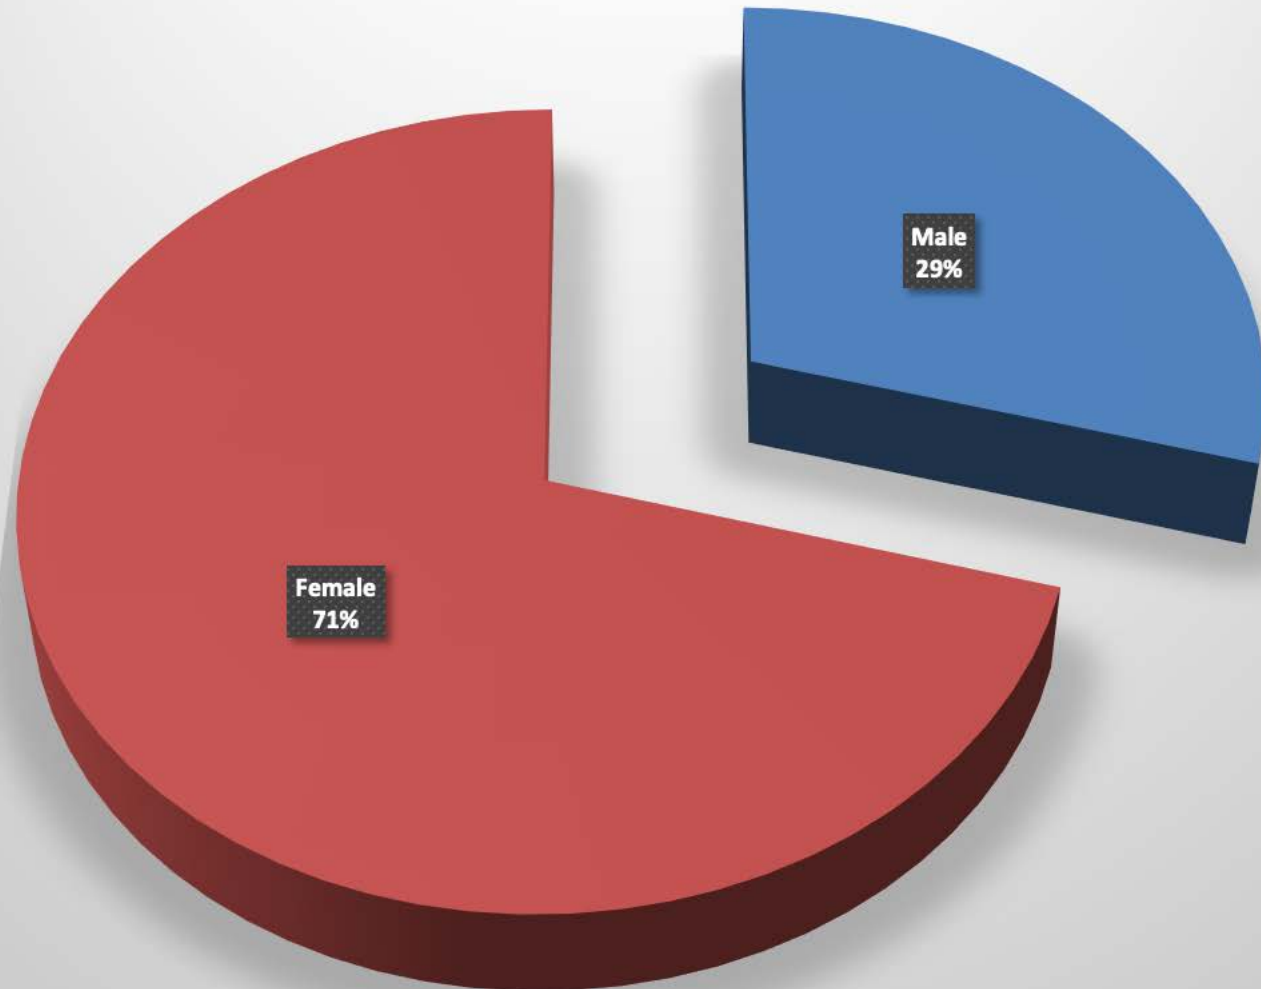

MCSO_Washington_Township-2016

Arrests by hour of the day - 65 total

MCSO_Washington_Township-2016

Arrests by Month - 65 total

MCSO_Washington_Township-2016

Age of Arrestee

MCSO_Washington_Township-2016

Age of Complainant

MCSO_Washington_Township-2016

Sex of Complainants

MCSO_Washington_Township-2016

Sex of Arrestees

MCSO_Washington_Township-2016
Arrestee/Complainant Sex - 65 total