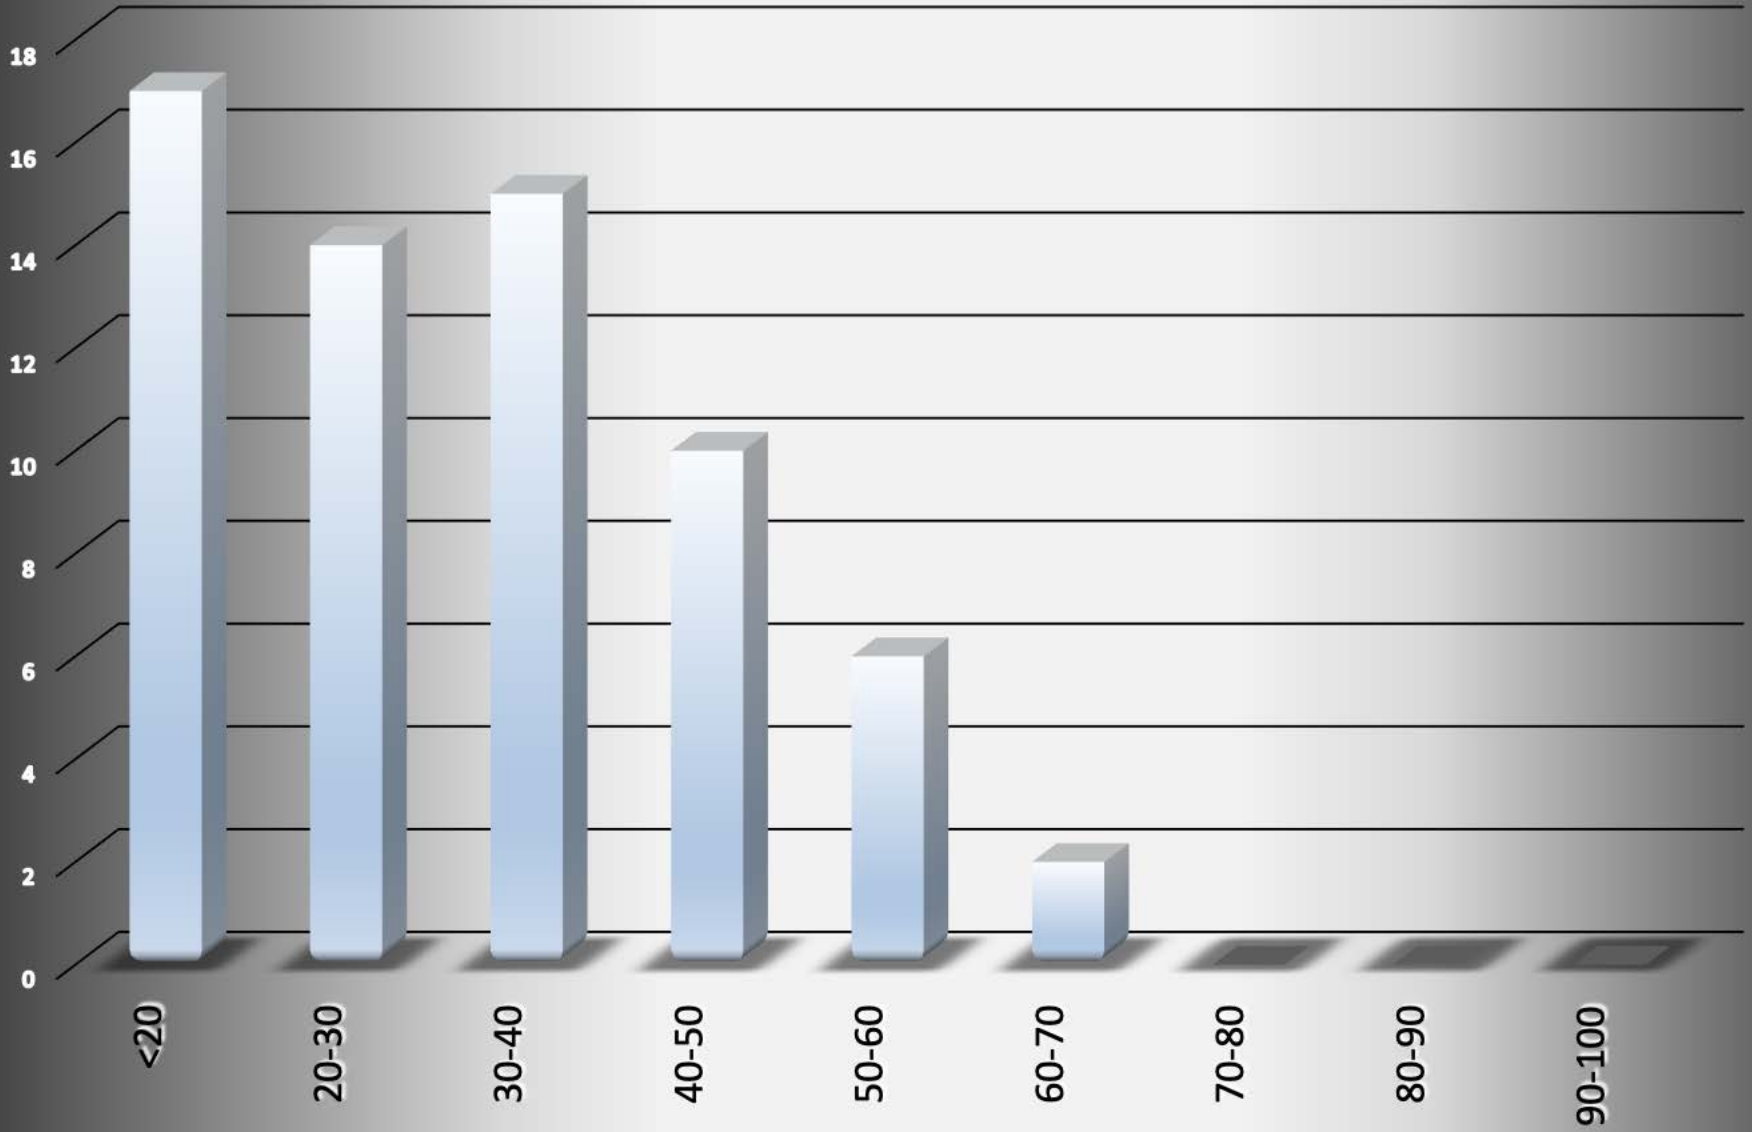

MCSO_Washington_Township-2016

Arrests by hour of the day - 65 total

MCSO_Washington_Township-2016

Arrests by Month - 65 total

MCSO_Washington_Township-2016

Age of Arrestee

MCSO_Washington_Township-2016

Age of Complainant