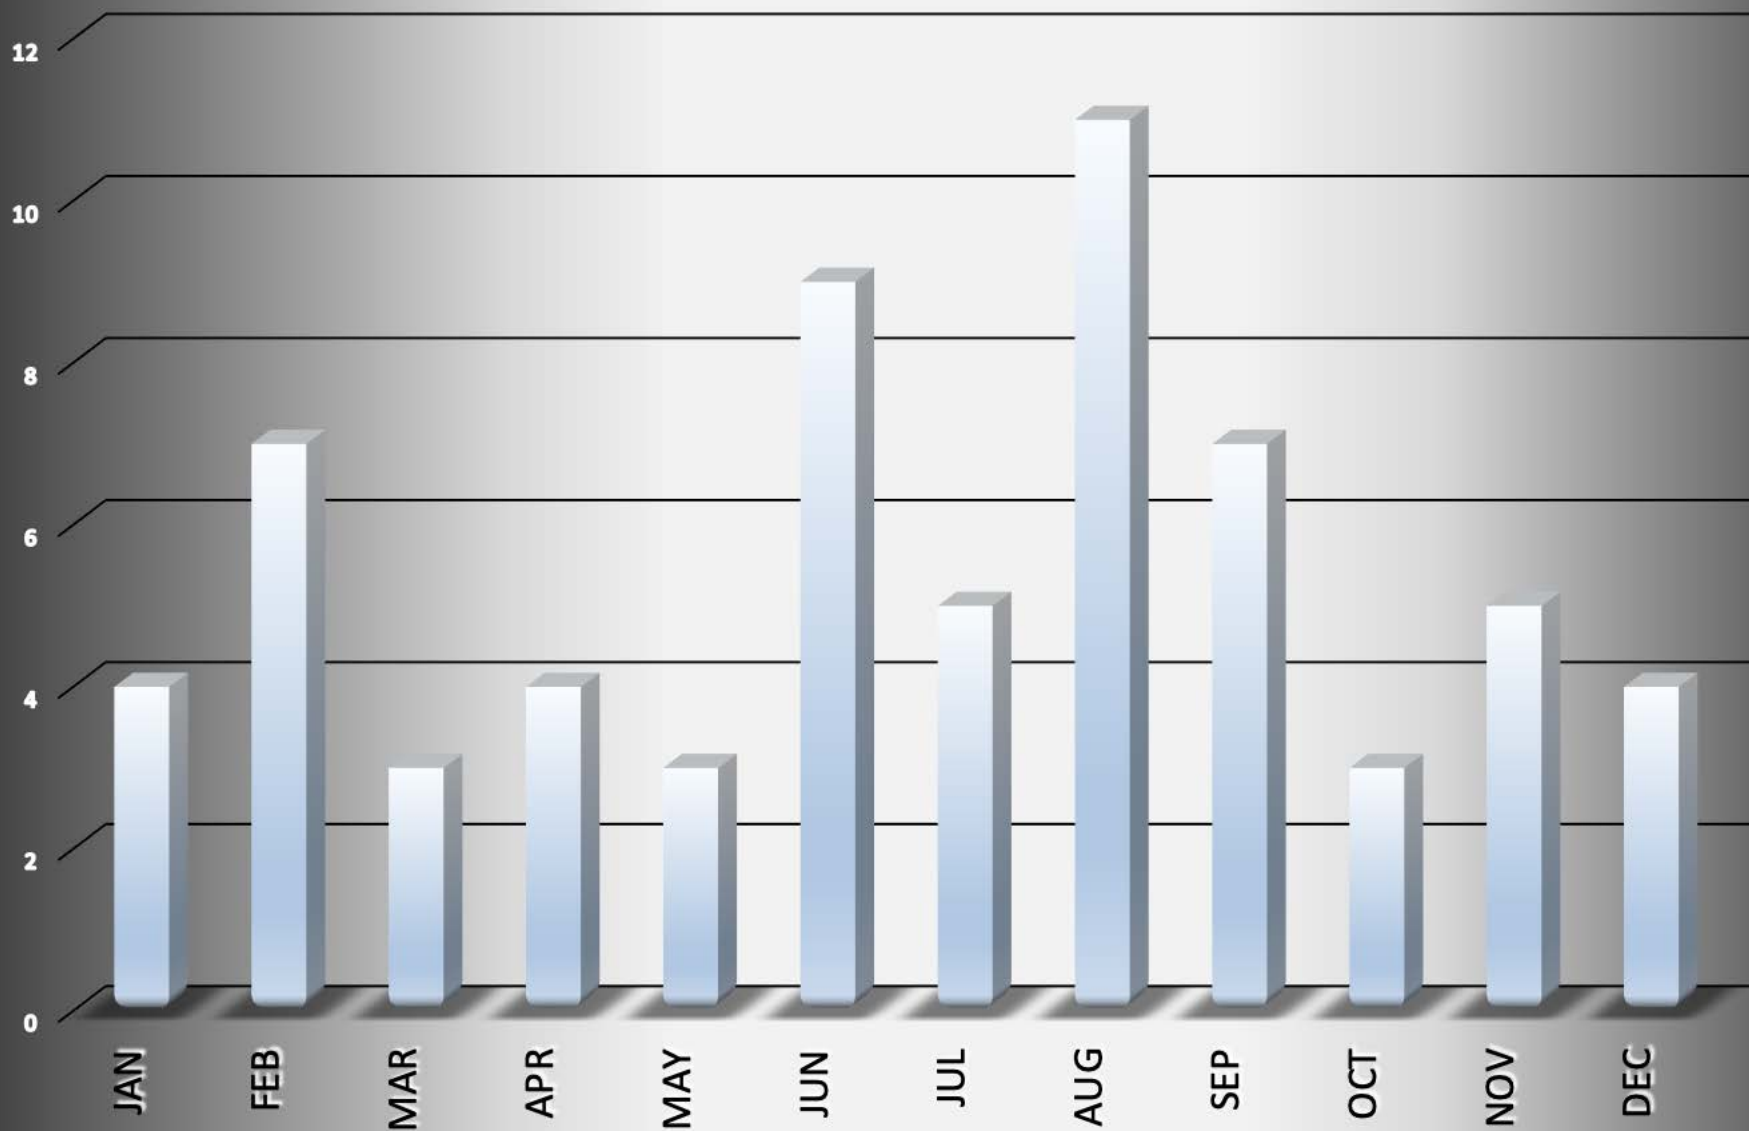

MCSO_Washington_Township-2016

Arrests by Month - 65 total