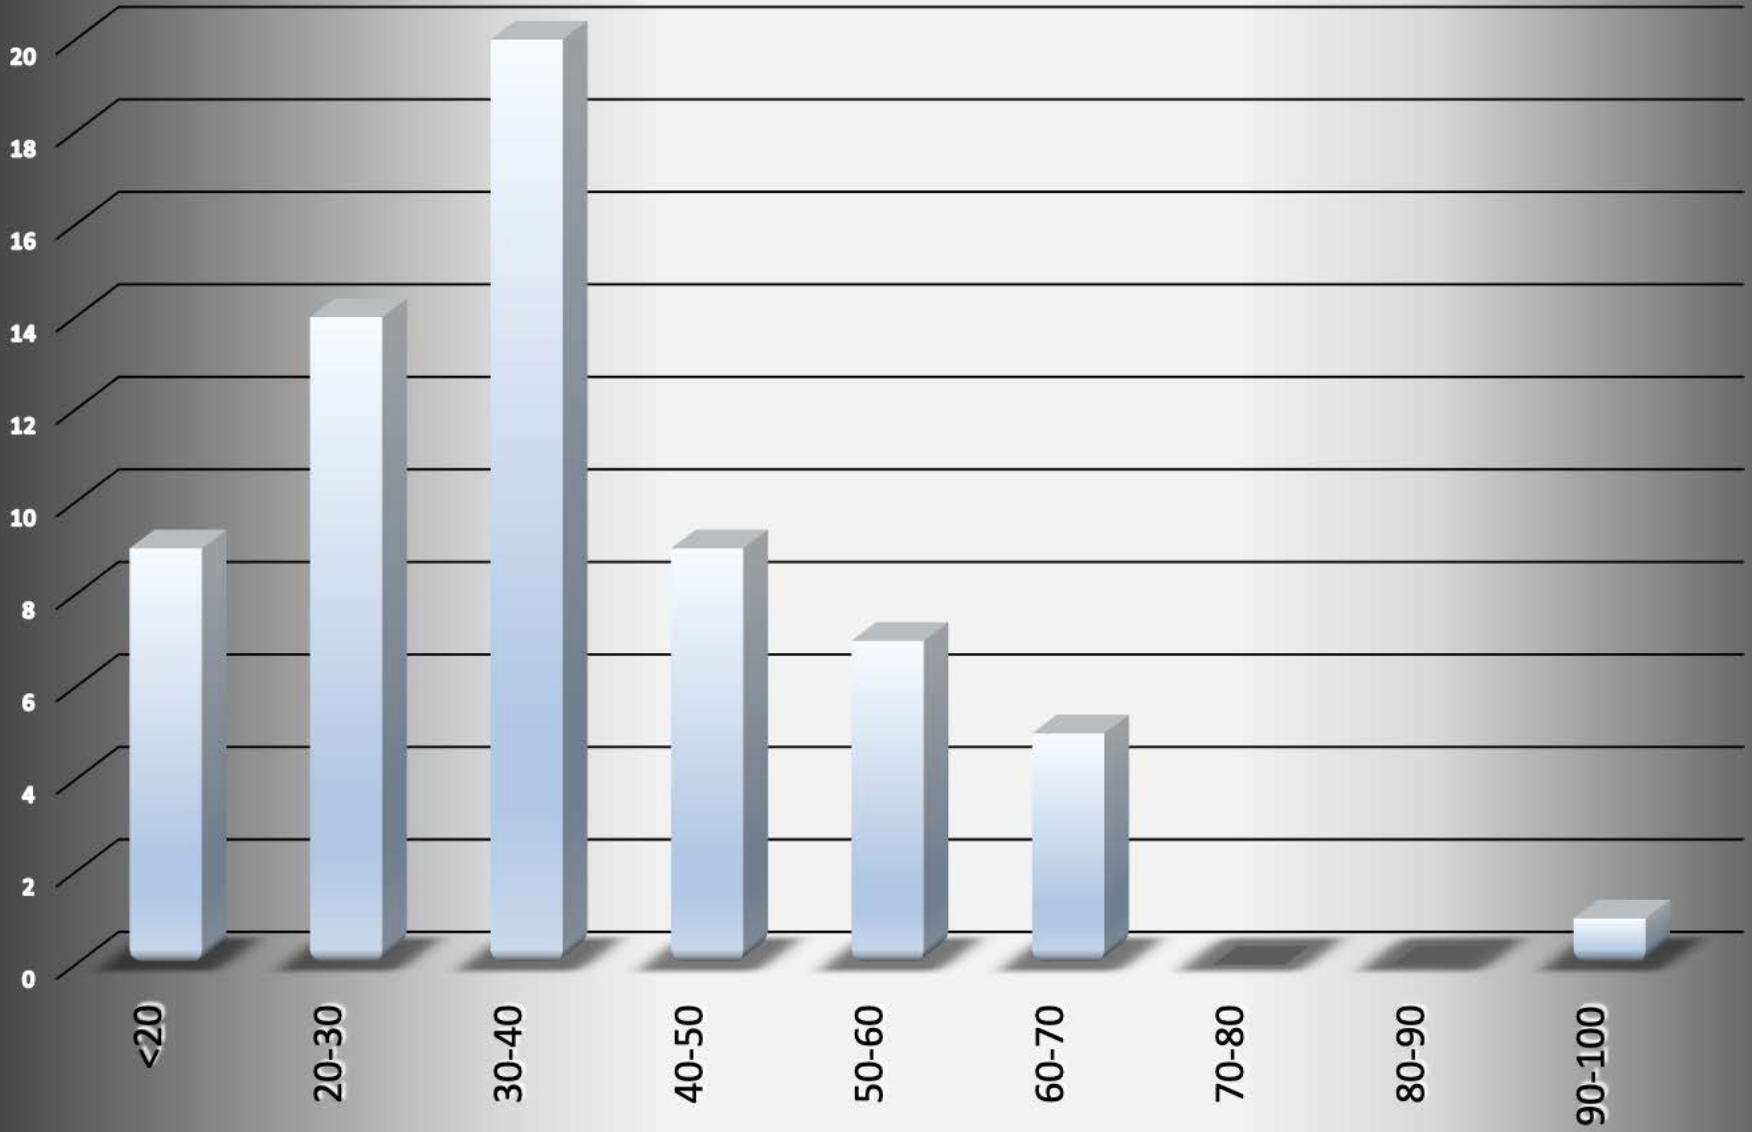

MCSO_Washington_Township-2016

Arrests by hour of the day - 65 total

MCSO_Washington_Township-2016

Arrests by Month - 65 total

MCSO_Washington_Township-2016

Age of Arrestee

MCSO_Washington_Township-2016

Age of Complainant