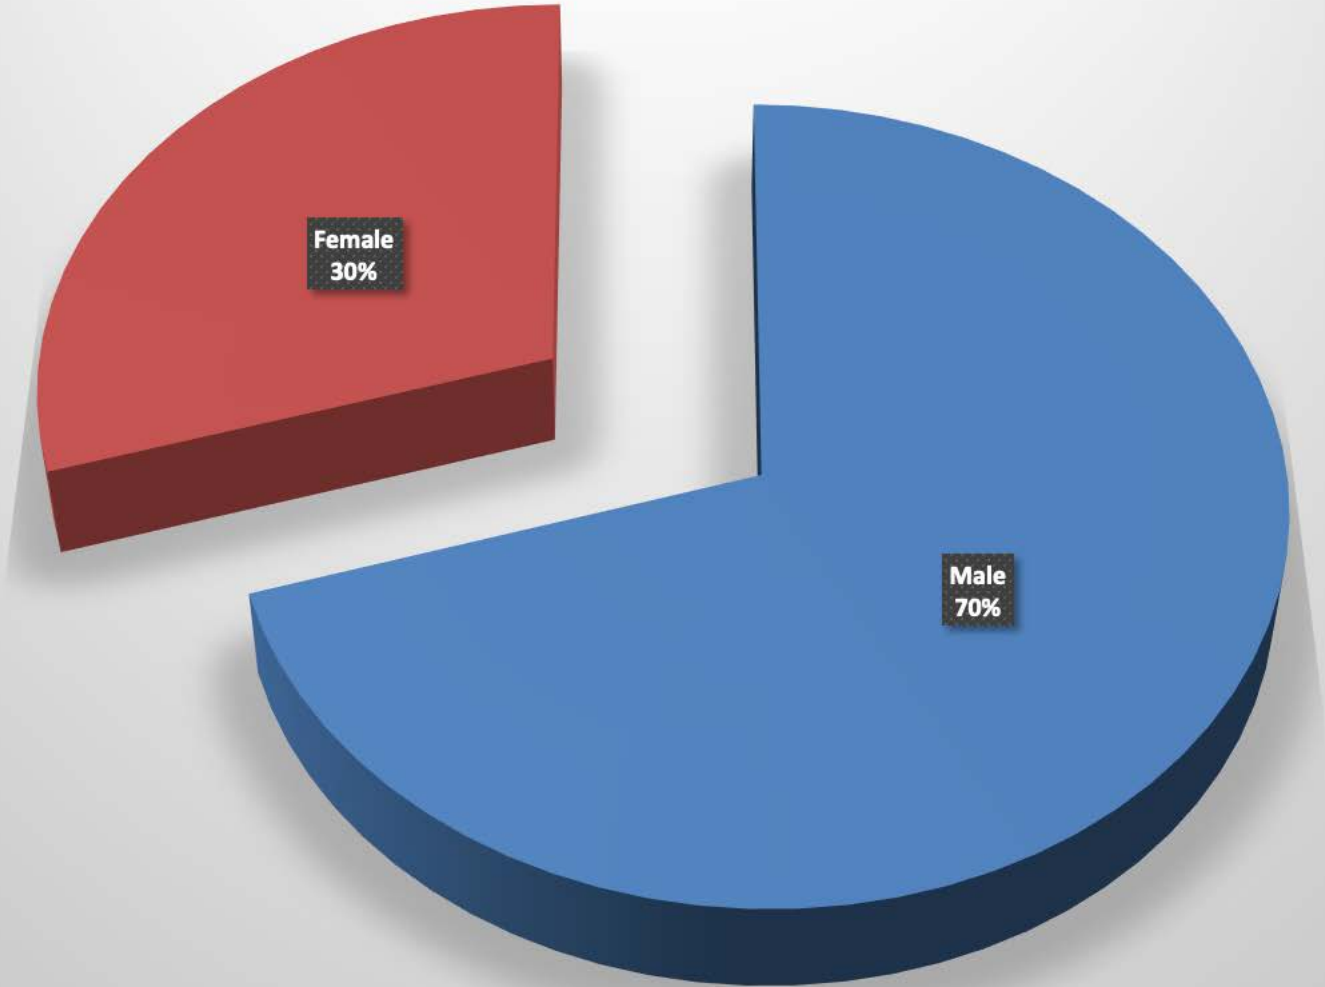

MCSO_Washington_Township-2016

Sex of Arrestees