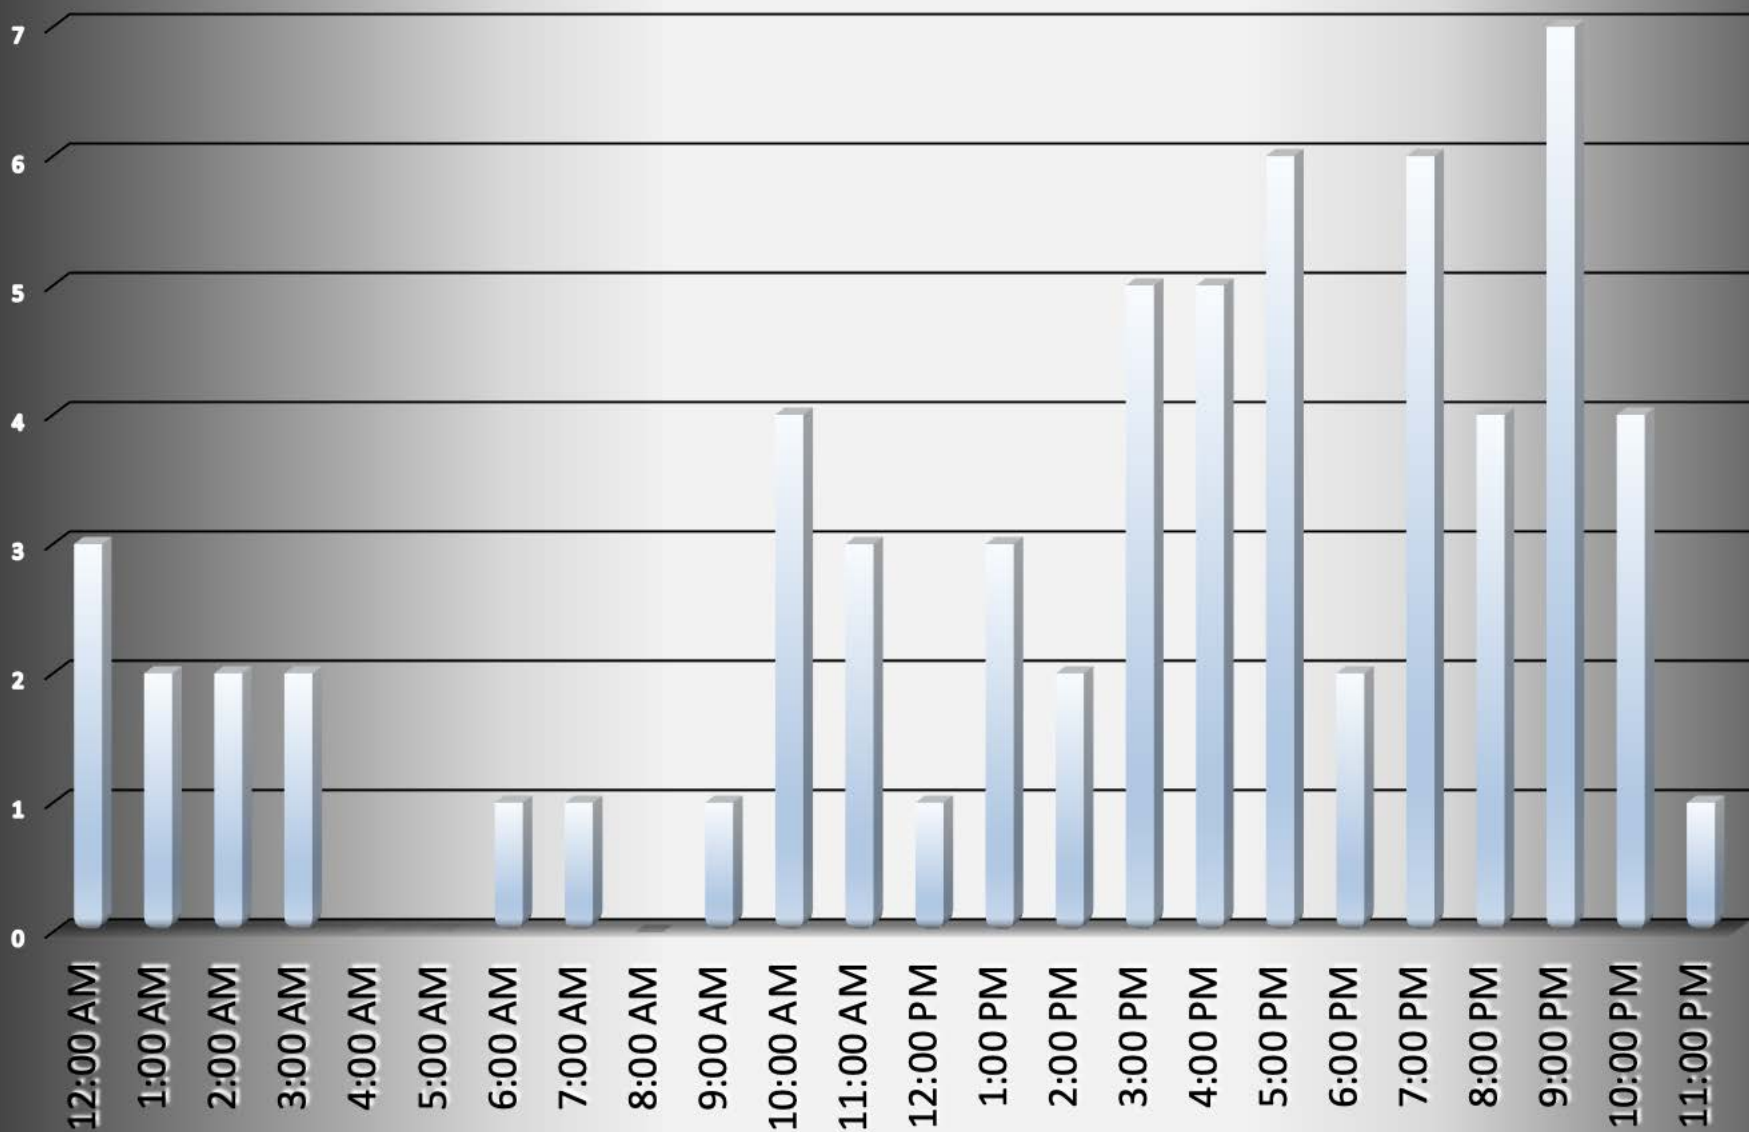

MCSO_Washington_Township-2016

Arrests by hour of the day - 65 total