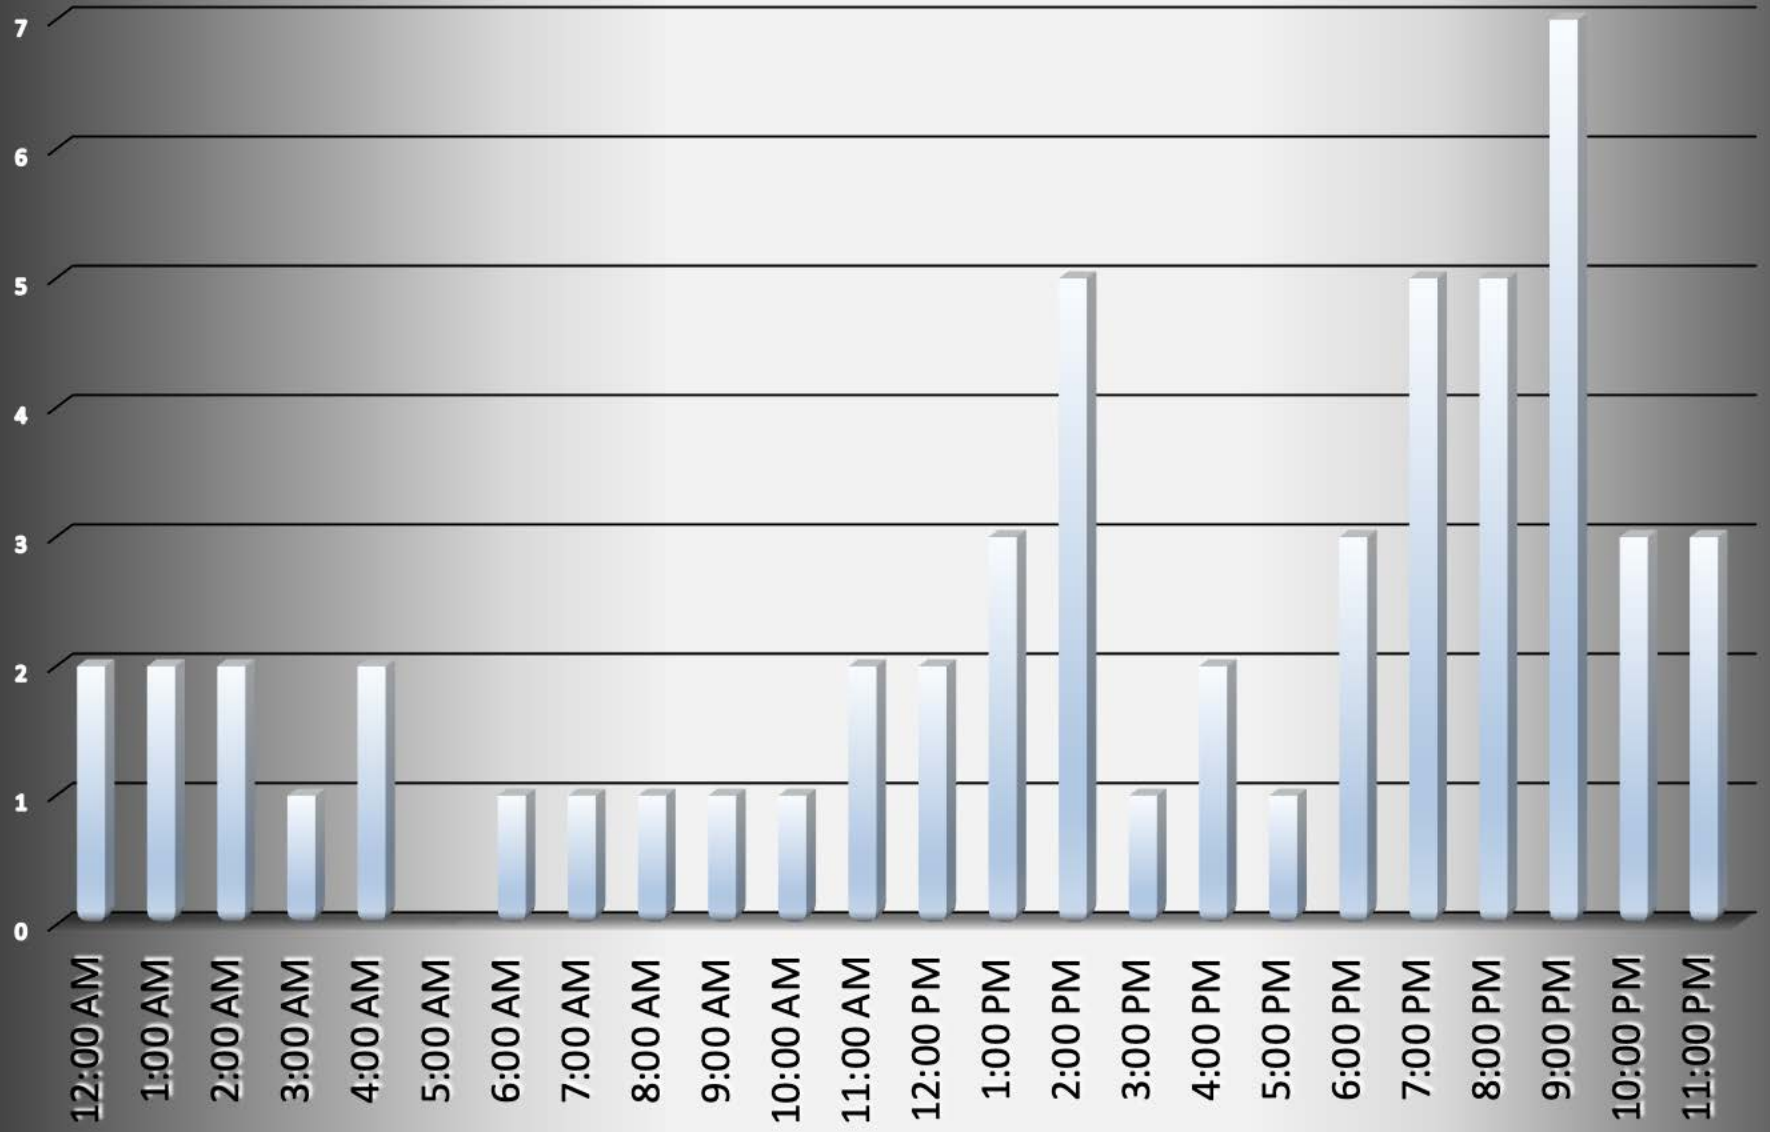

MCSO_Jefferson_Township-2016

Arrests by hour of the day - 56 total