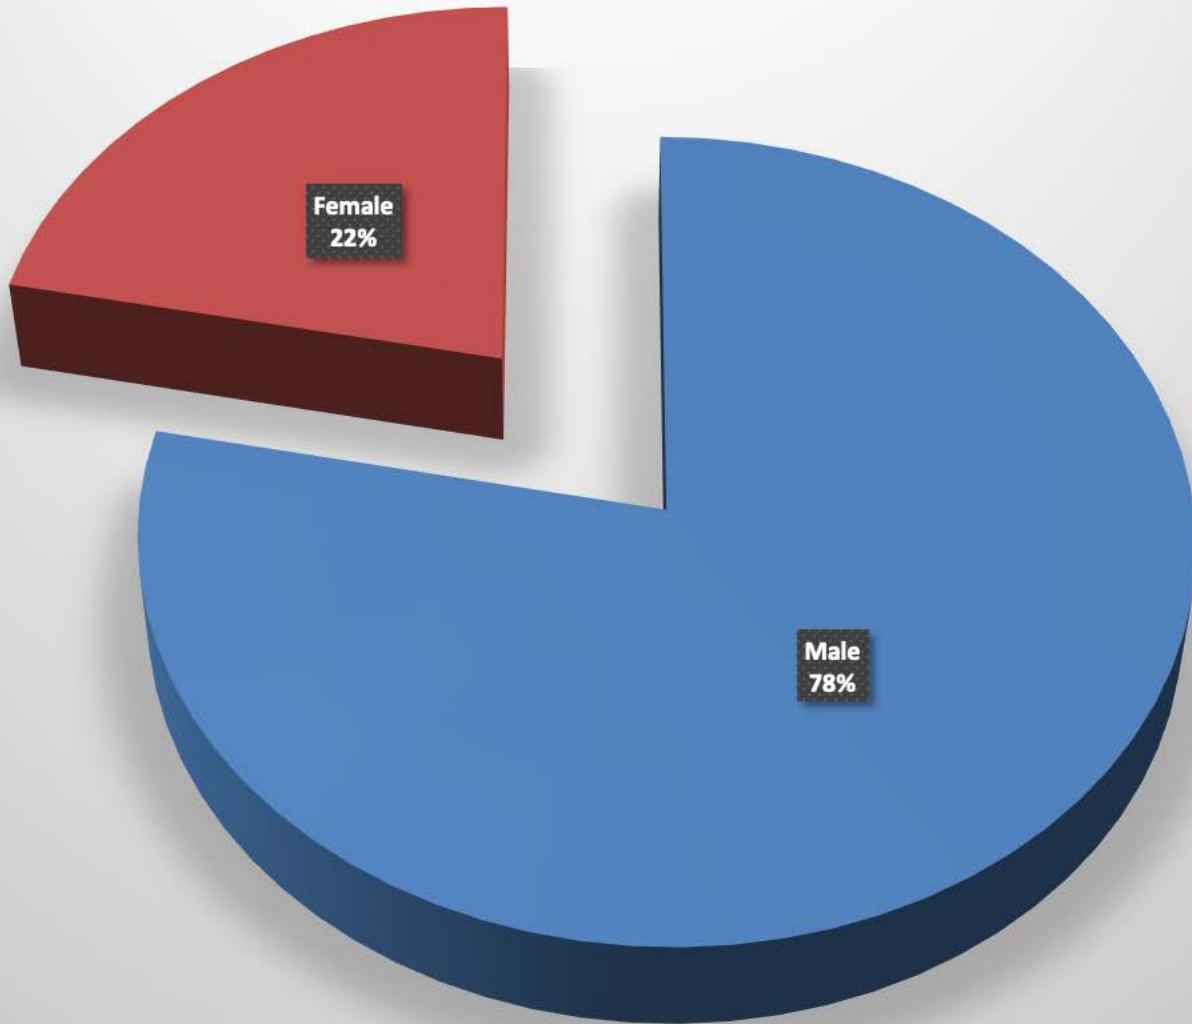

## Age of Complainant

**MCSO\_Jefferson\_Township-2016**  
**Arrestee/Complainant Sex - 56 total**

## Sex of Arrestees

## Sex of Complainants