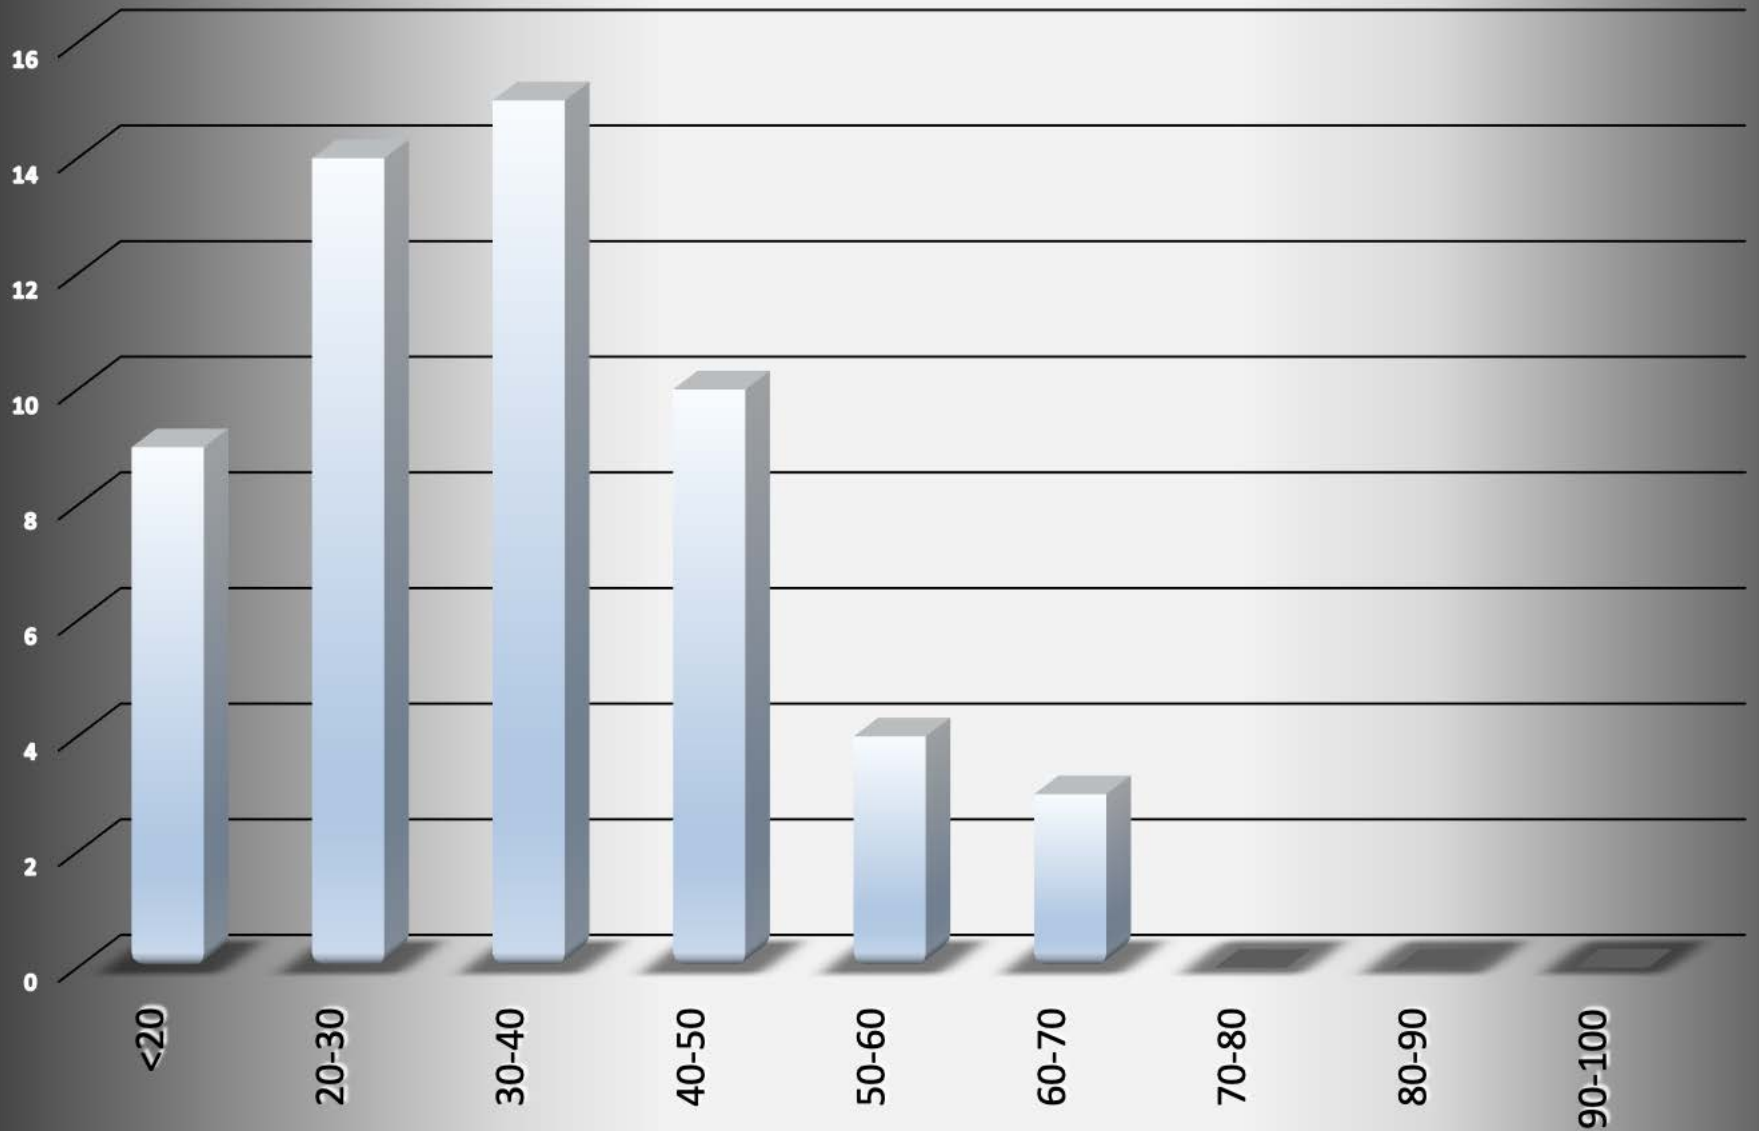

MCSO_Jefferson_Township-2016

Age of Complainant