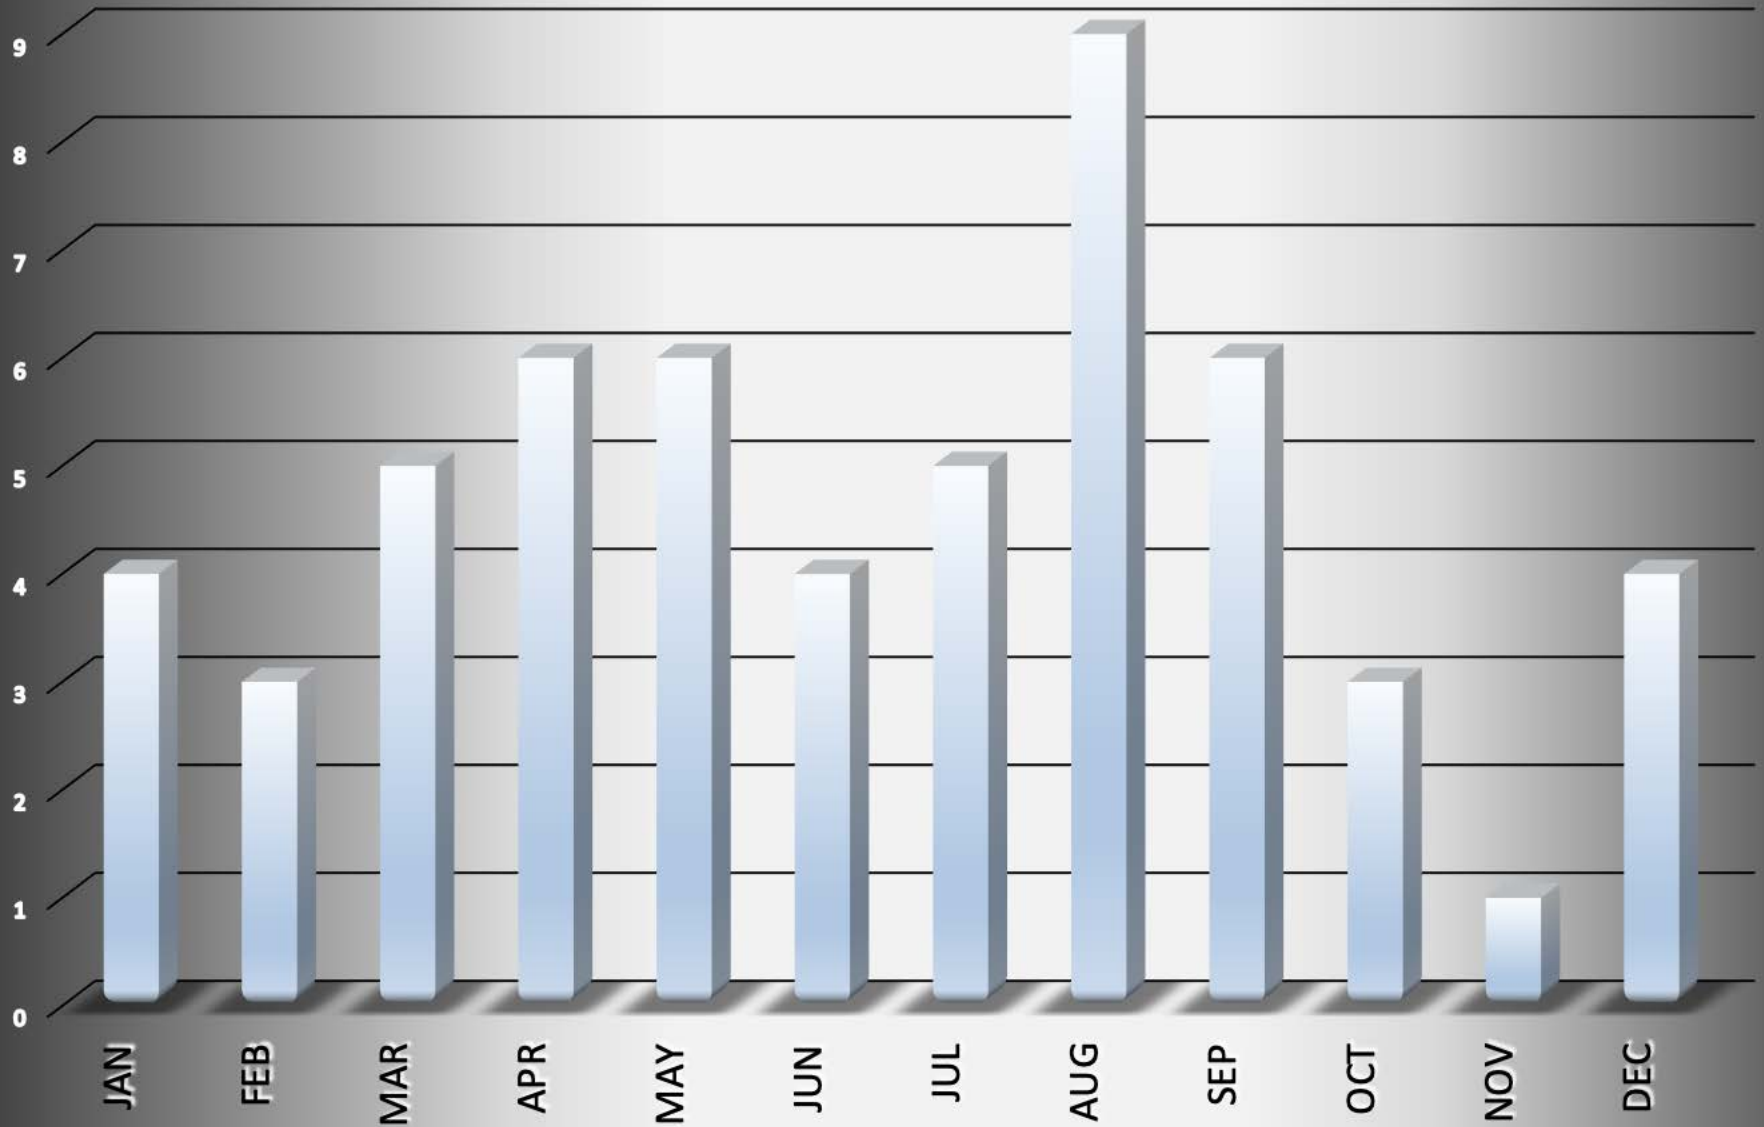

MCSO_Jefferson_Township-2016

Arrests by Month - 56 total