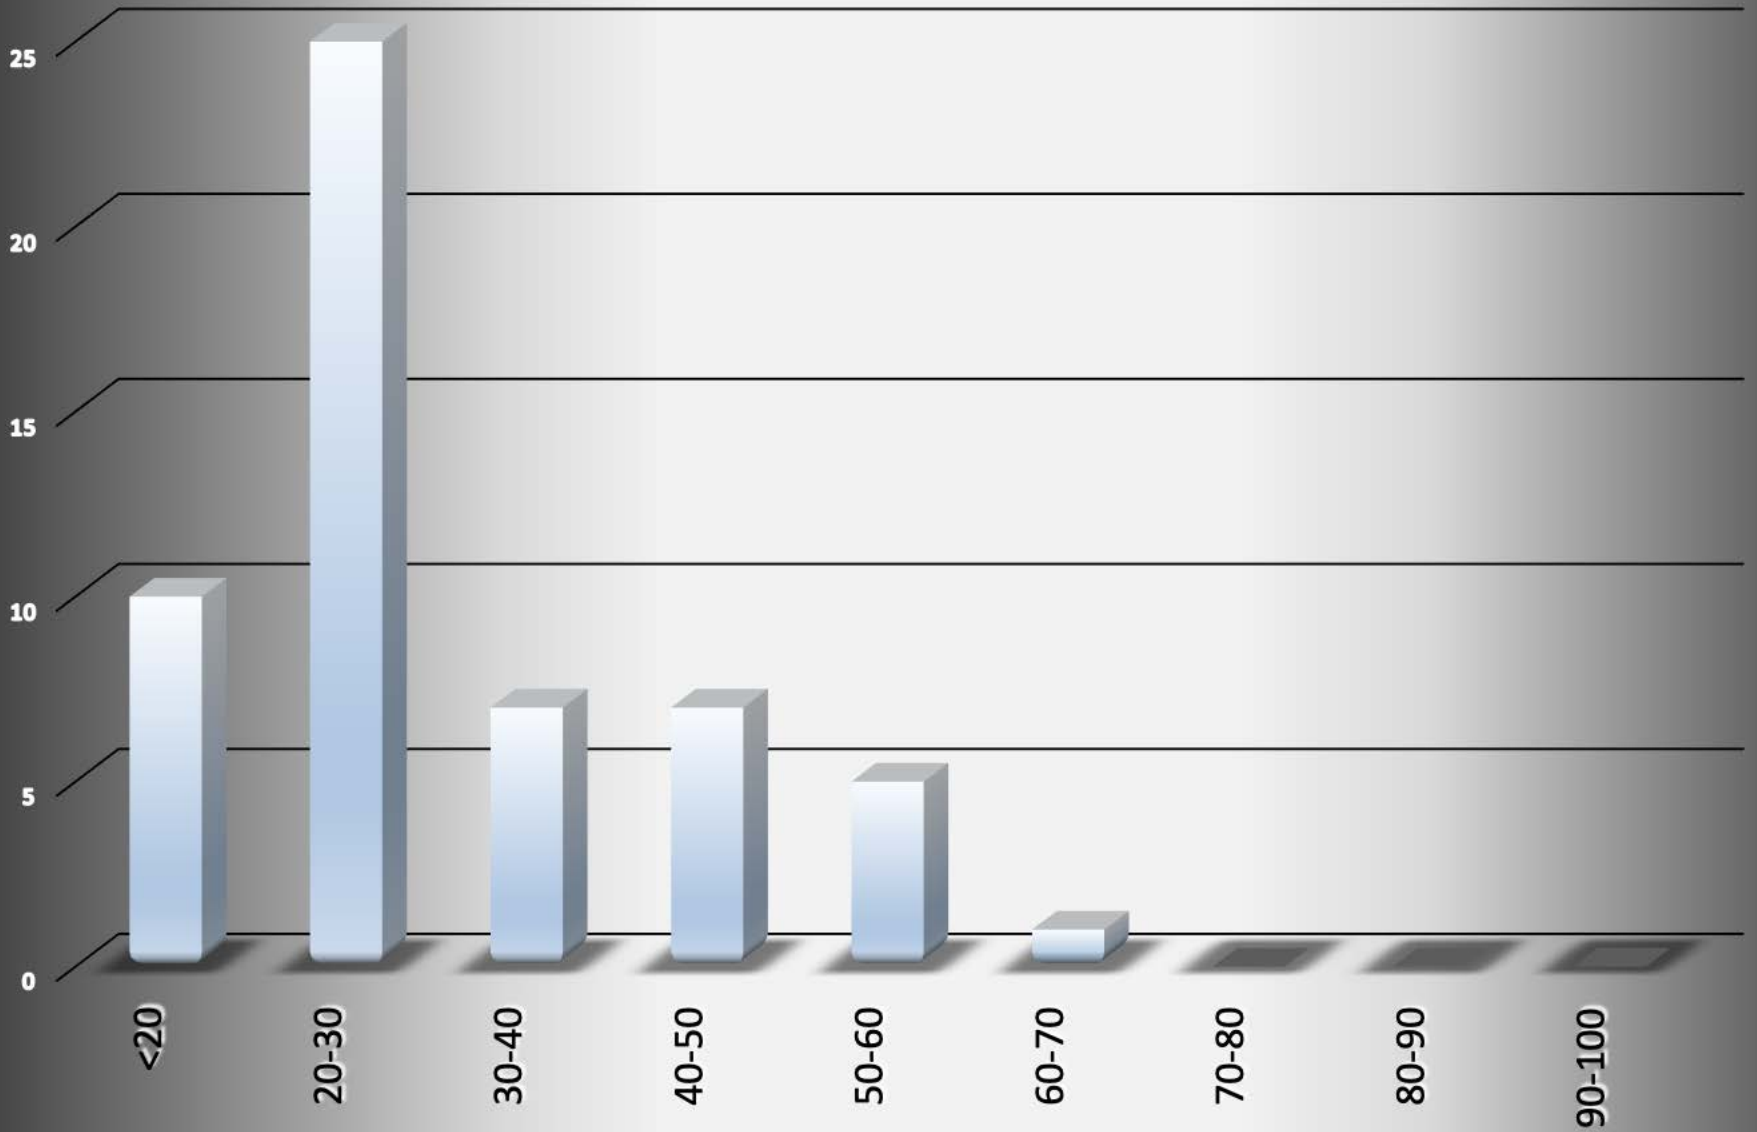

MCSO_Jefferson_Township-2016

Age of Arrestee