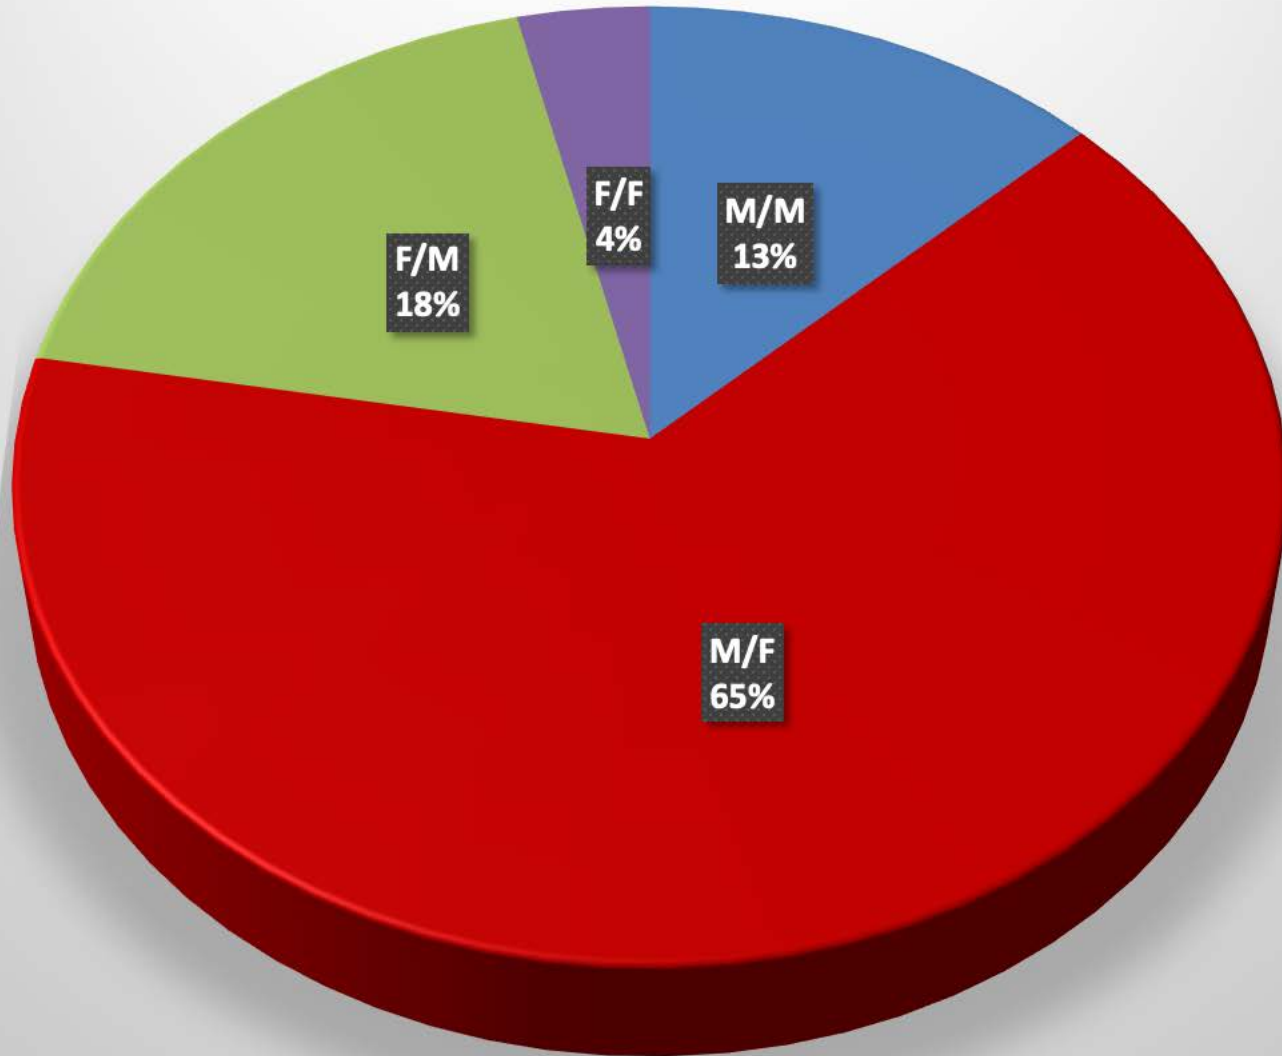

## Age of Arrestee

## Age of Complainant

**MCSO\_Jefferson\_Township-2016**  
**Arrestee/Complainant Sex - 56 total**