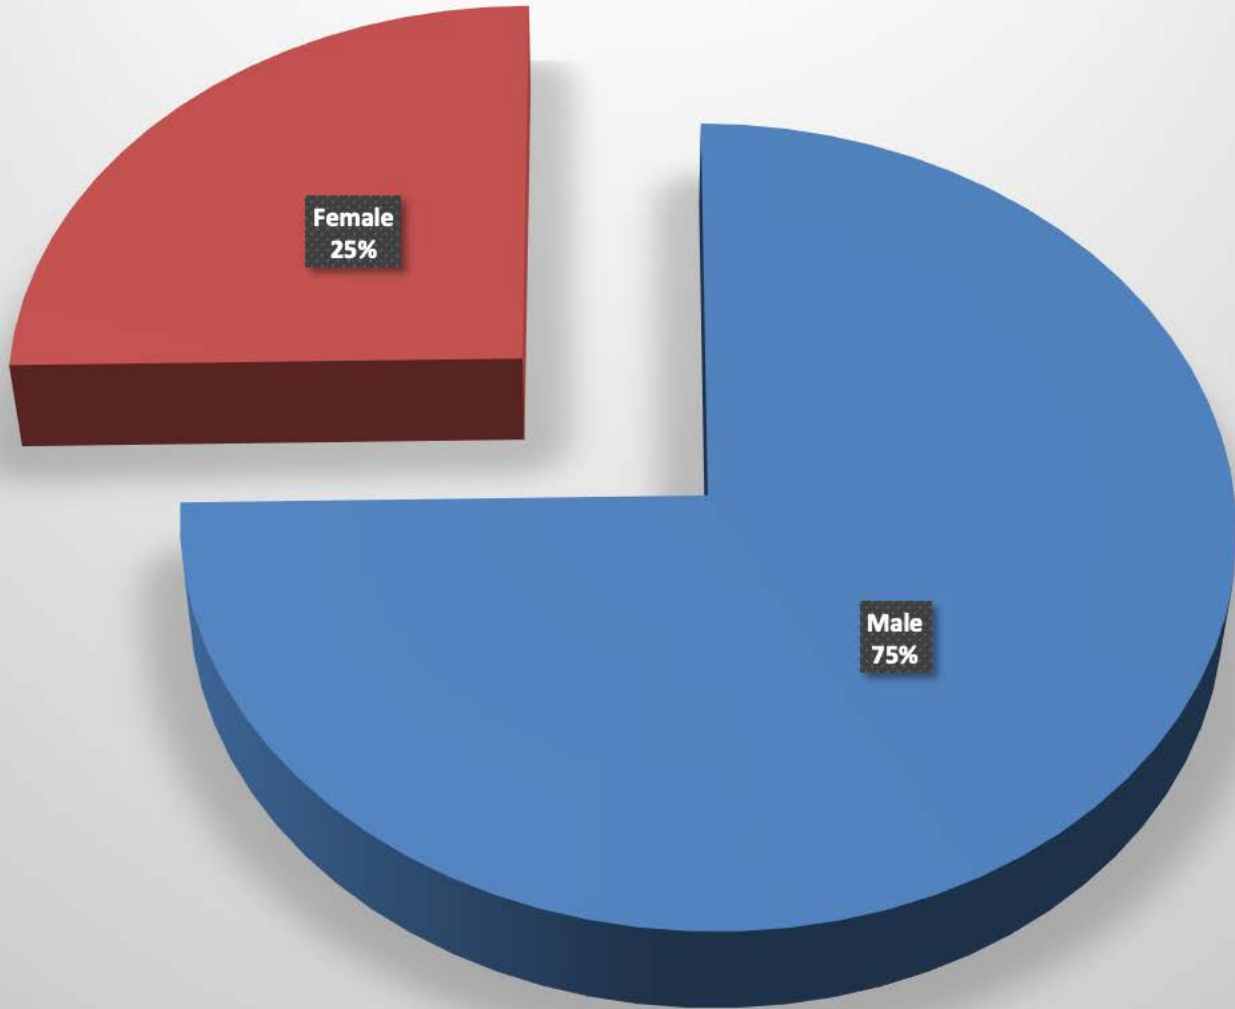

MCSO_Harrison_Township-2016

Arrests by hour of the day - 274 total

MCSO_Harrison_Township-2016

Arrests by Month - 274 total

MCSO_Harrison_Township-2016

Age of Arrestee

MCSO_Harrison_Township-2016

Age of Complainant

MCSO_Harrison_Township-2016
Arrestee/Complainant Sex - 274 total

MCSO_Harrison_Township-2016

Sex of Arrestees

MCSO_Harrison_Township-2016

Sex of Complainants