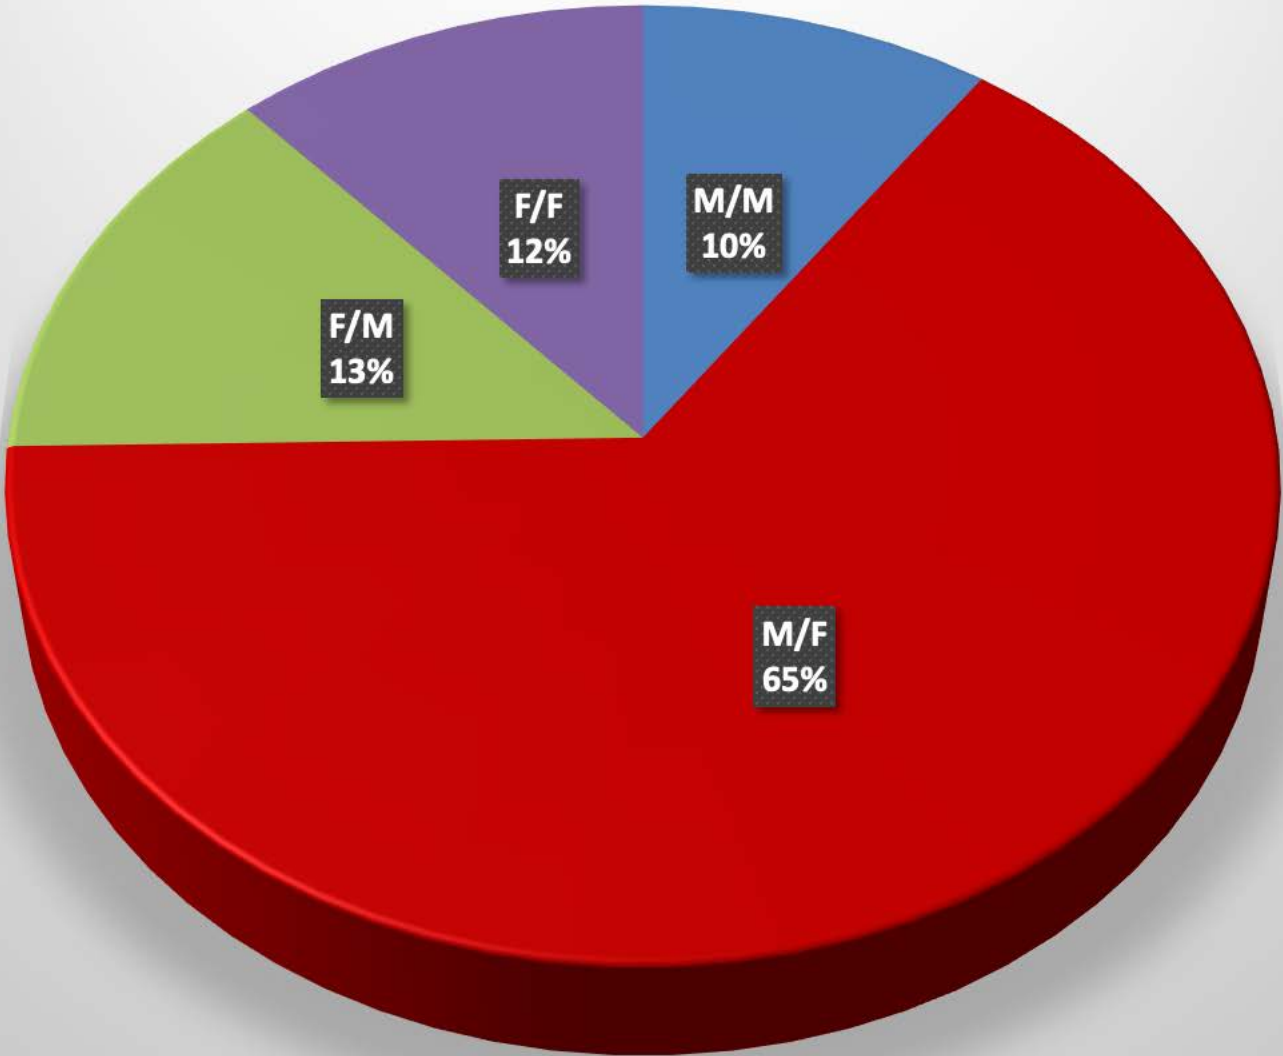

MCSO_Harrison_Township-2016

Arrests by hour of the day - 274 total

MCSO_Harrison_Township-2016

Arrests by Month - 274 total

MCSO_Harrison_Township-2016

Age of Arrestee

MCSO_Harrison_Township-2016

Age of Complainant

MCSO_Harrison_Township-2016
Arrestee/Complainant Sex - 274 total

MCSO_Harrison_Township-2016

Sex of Arrestees

MCSO_Harrison_Township-2016

Sex of Complainants