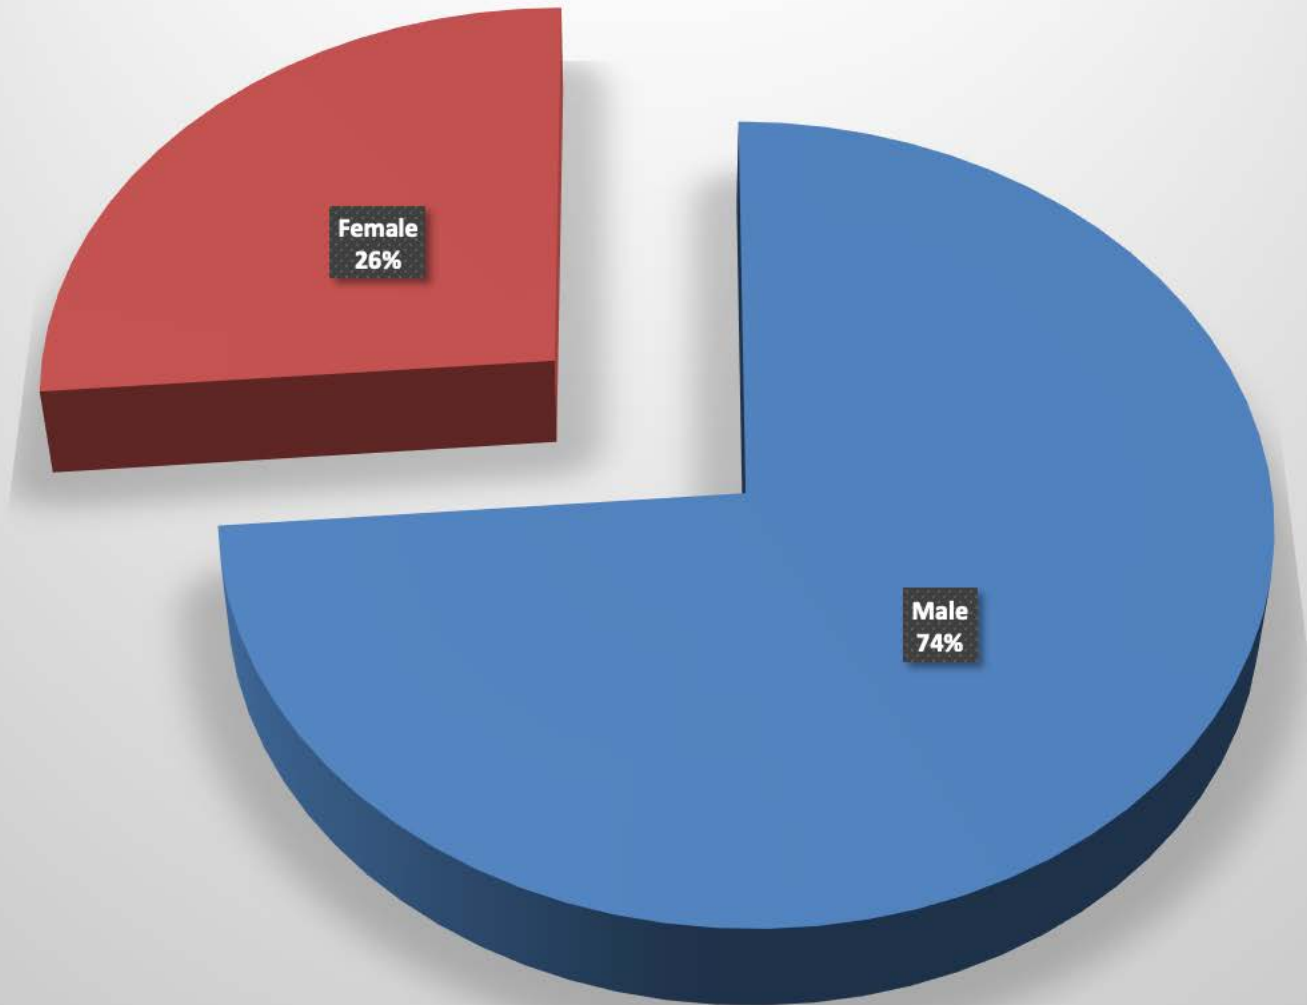

MCSO_H_J_W_Townships-2017

Sex of Arrestees