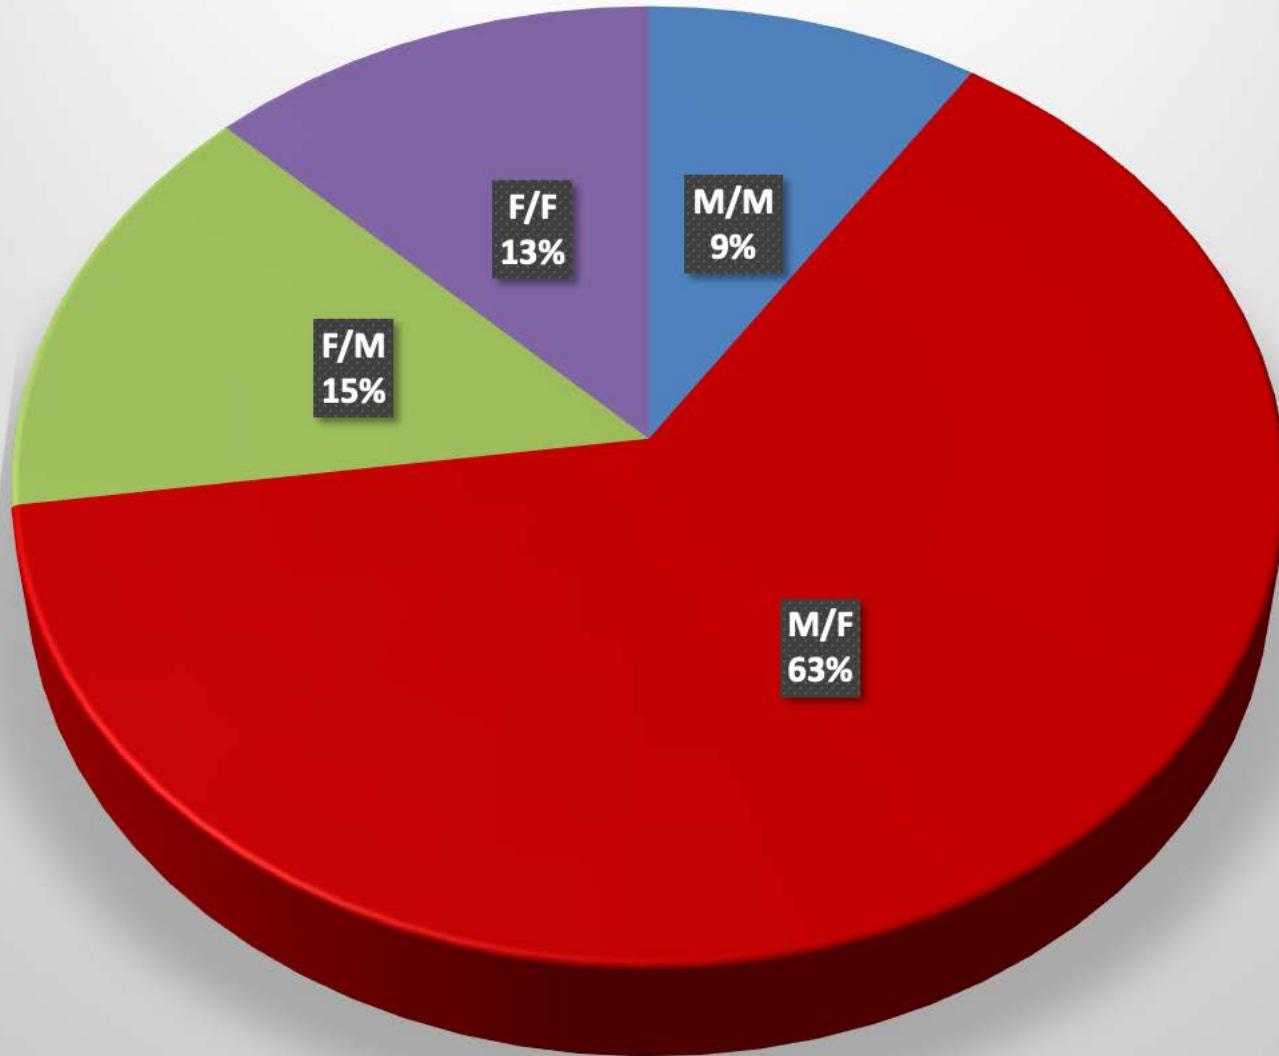

MCSO_H_J_W_Townships-2014

Arrests by hour of the day - 429 total

MCSO_H_J_W_Townships-2014

Arrests by Month - 429 total

MCSO_H_J_W_Townships-2014

Age of Arrestee

MCSO_H_J_W_Townships-2014

Age of Complainant

MCSO_H_J_W_Townships-2014
Arrestee/Complainant Sex - 429 total

MCSO_H_J_W_Townships-2014

Sex of Arrestees

MCSO_H_J_W_Townships-2014

Sex of Complainants