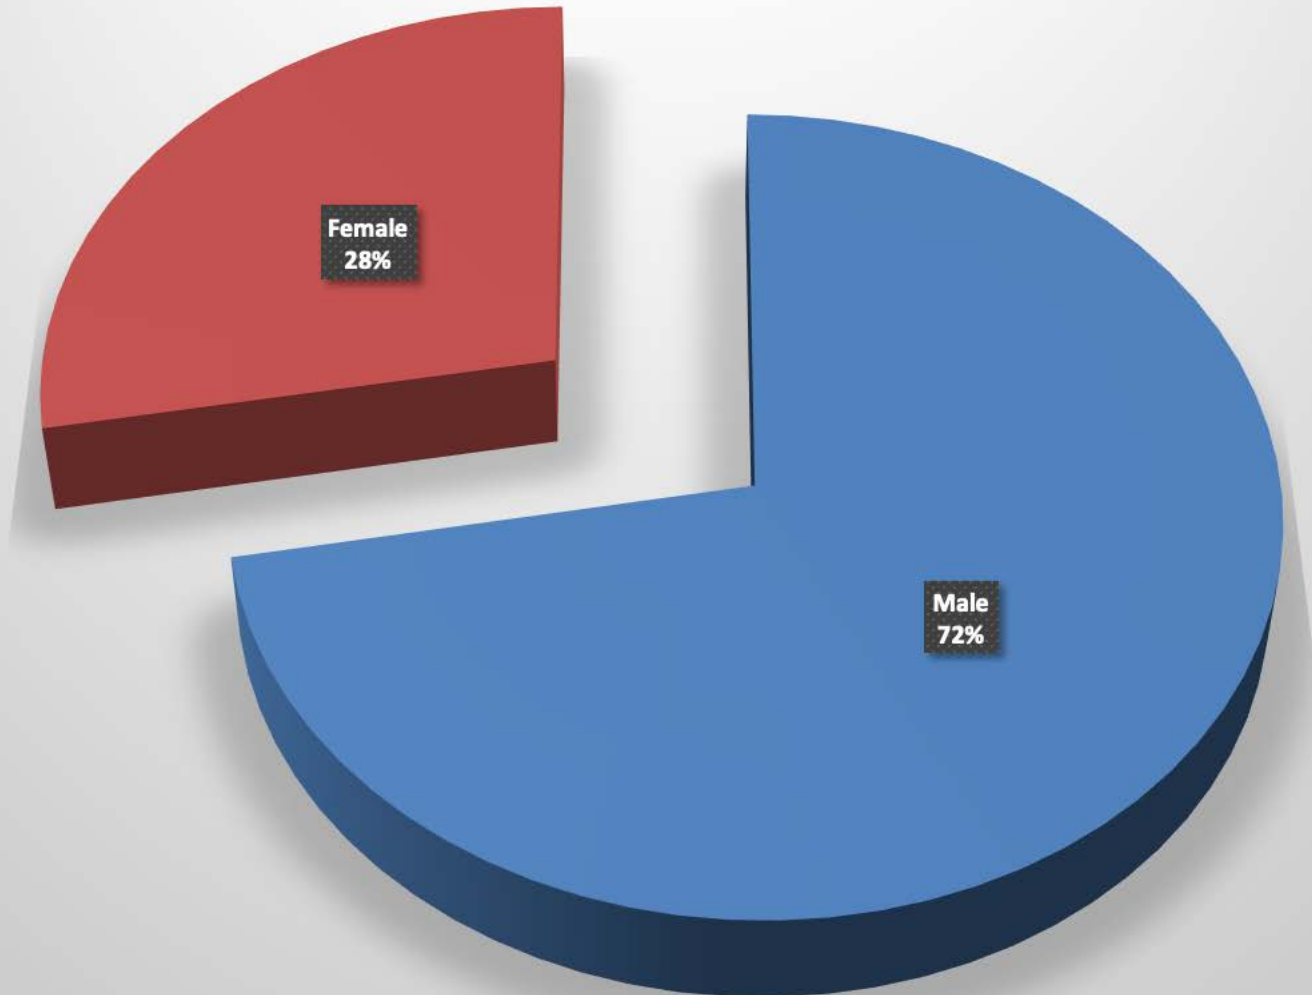

MCSO_H_J_W_Townships-2014

Sex of Arrestees