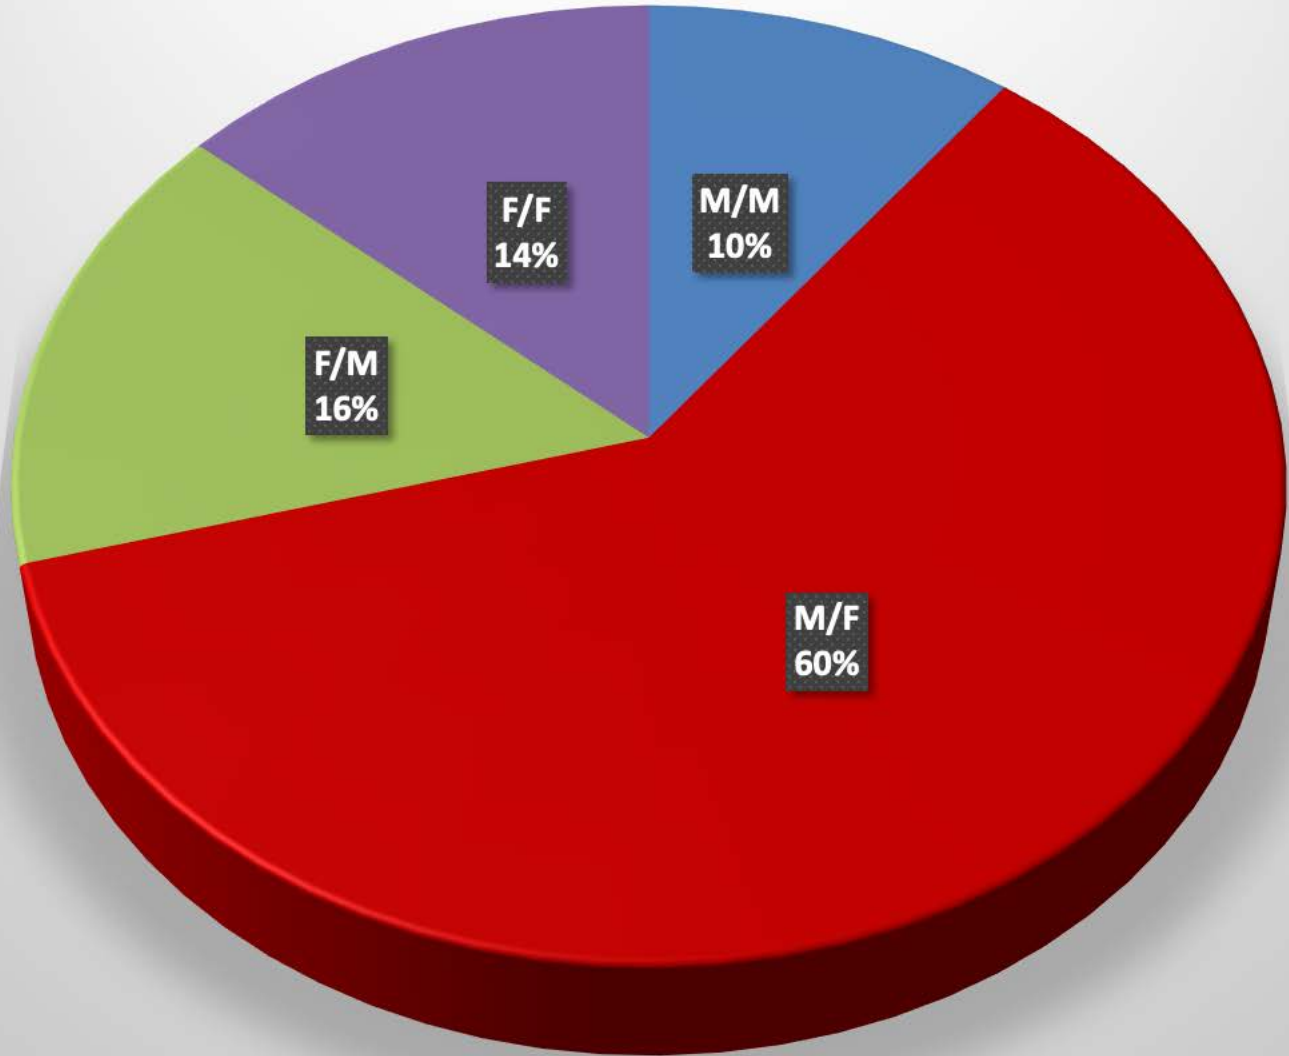

MCSO_H_J_W_Townships-2011

Arrests by hour of the day - 443 total

MCSO_H_J_W_Townships-2011

Arrests by Month - 443 total

MCSO_H_J_W_Townships-2011

Age of Arrestee

MCSO_H_J_W_Townships-2011

Age of Complainant

MCSO_H_J_W_Townships-2011
Arrestee/Complainant Sex - 443 total

MCSO_H_J_W_Townships-2011

Sex of Arrestees

MCSO_H_J_W_Townships-2011

Sex of Complainants