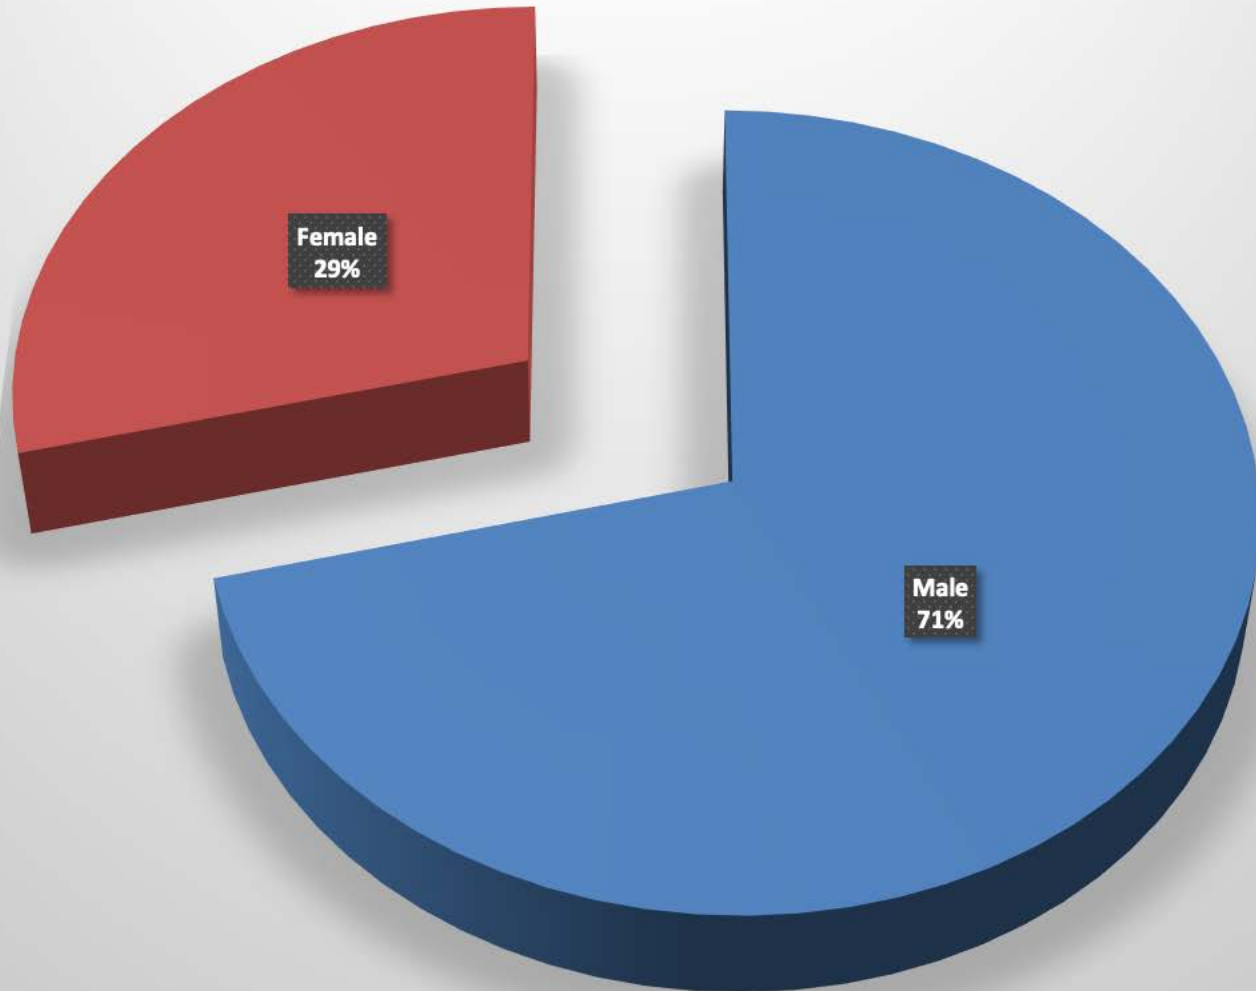

MCSO_H_J_W_Townships-2011

Sex of Arrestees