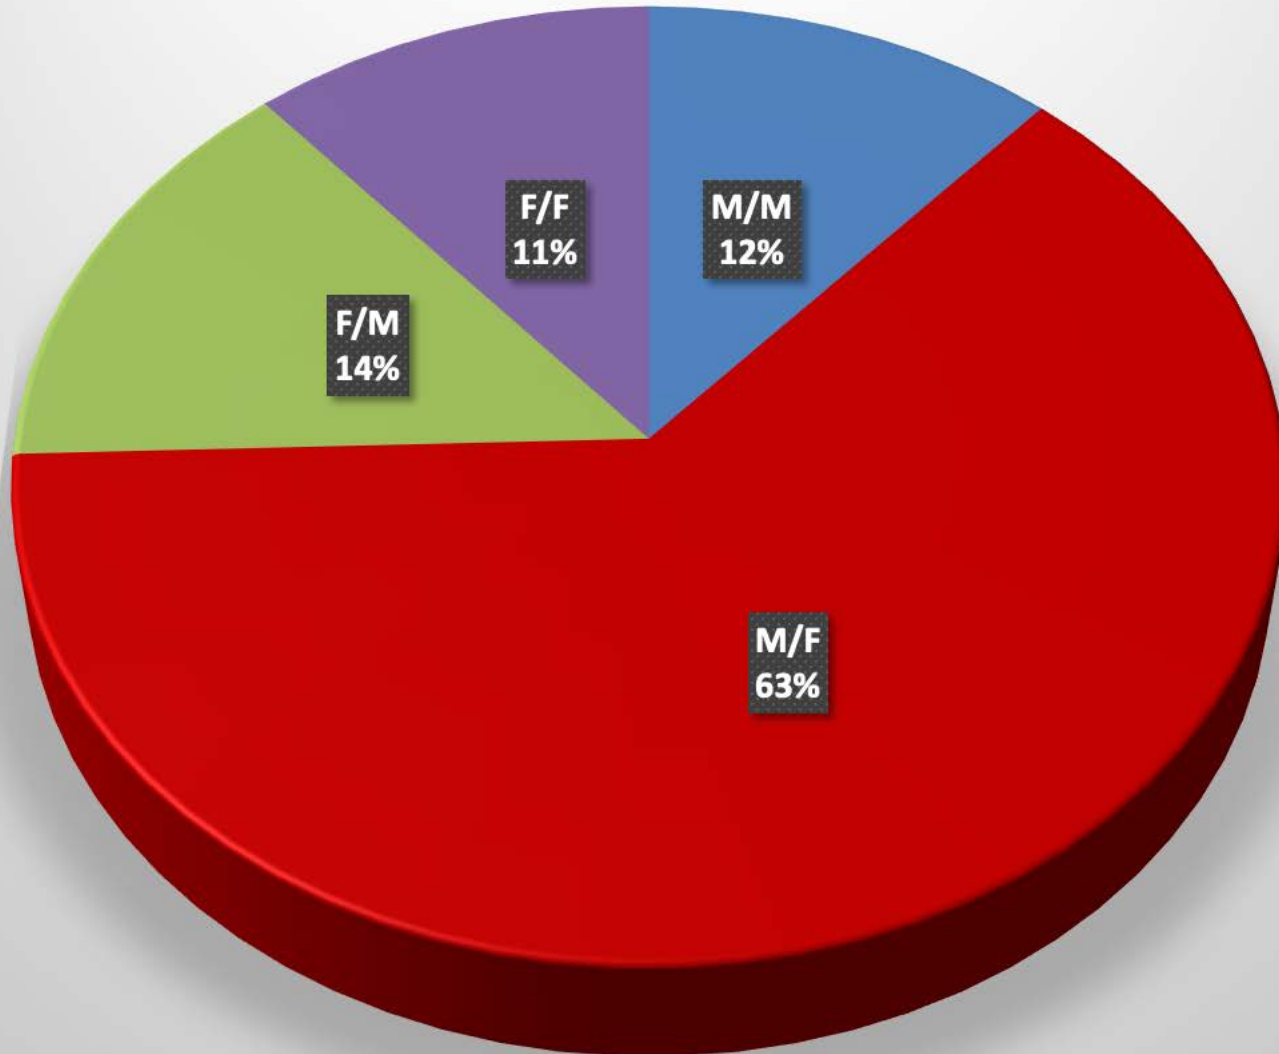

MCSO_All-2016

Arrests by hour of the day - 357 total

MCSO_All-2016

Arrests by Month - 357 total

MCSO_All-2016

Age of Arrestee

MCSO_All-2016

Age of Complainant

MCSO_All-2016
Arrestee/Complainant Sex - 357 total

MCSO_All-2016

Sex of Arrestees

MCSO_All-2016

Sex of Complainants