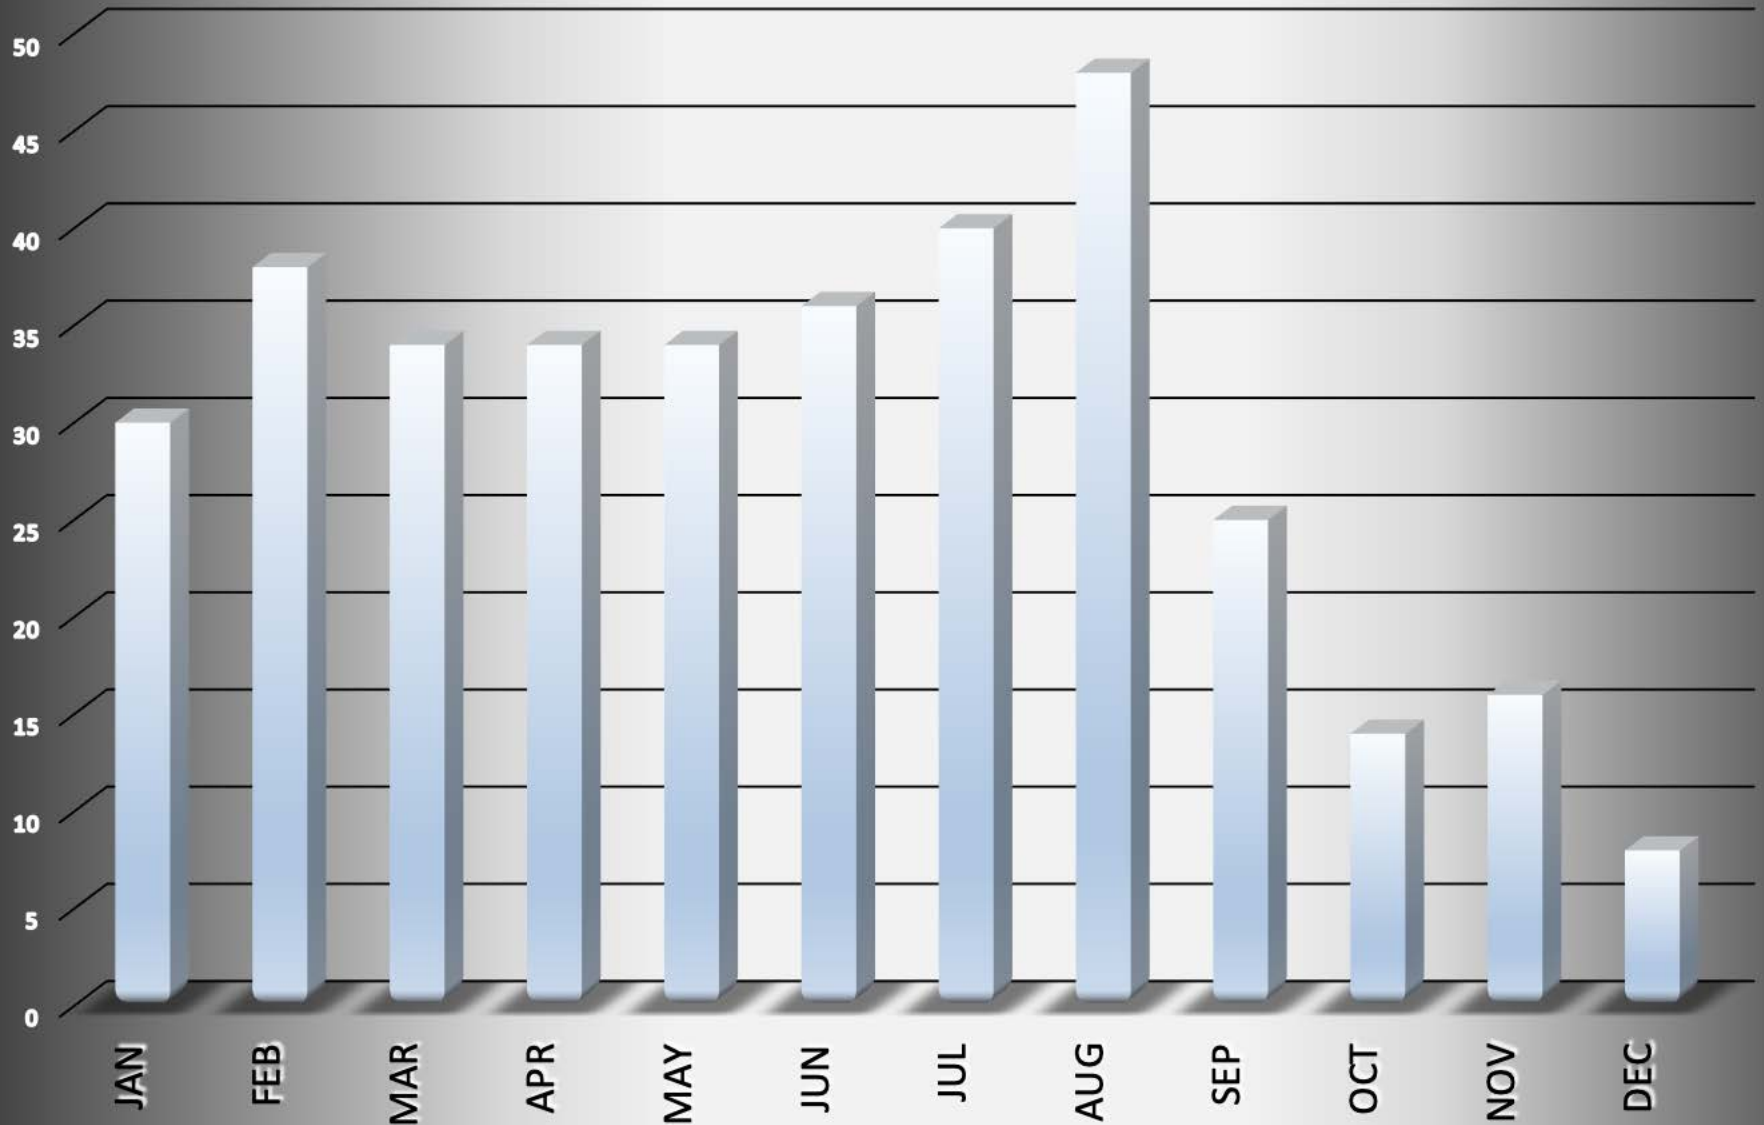

MCSO_All-2016

Arrests by Month - 357 total