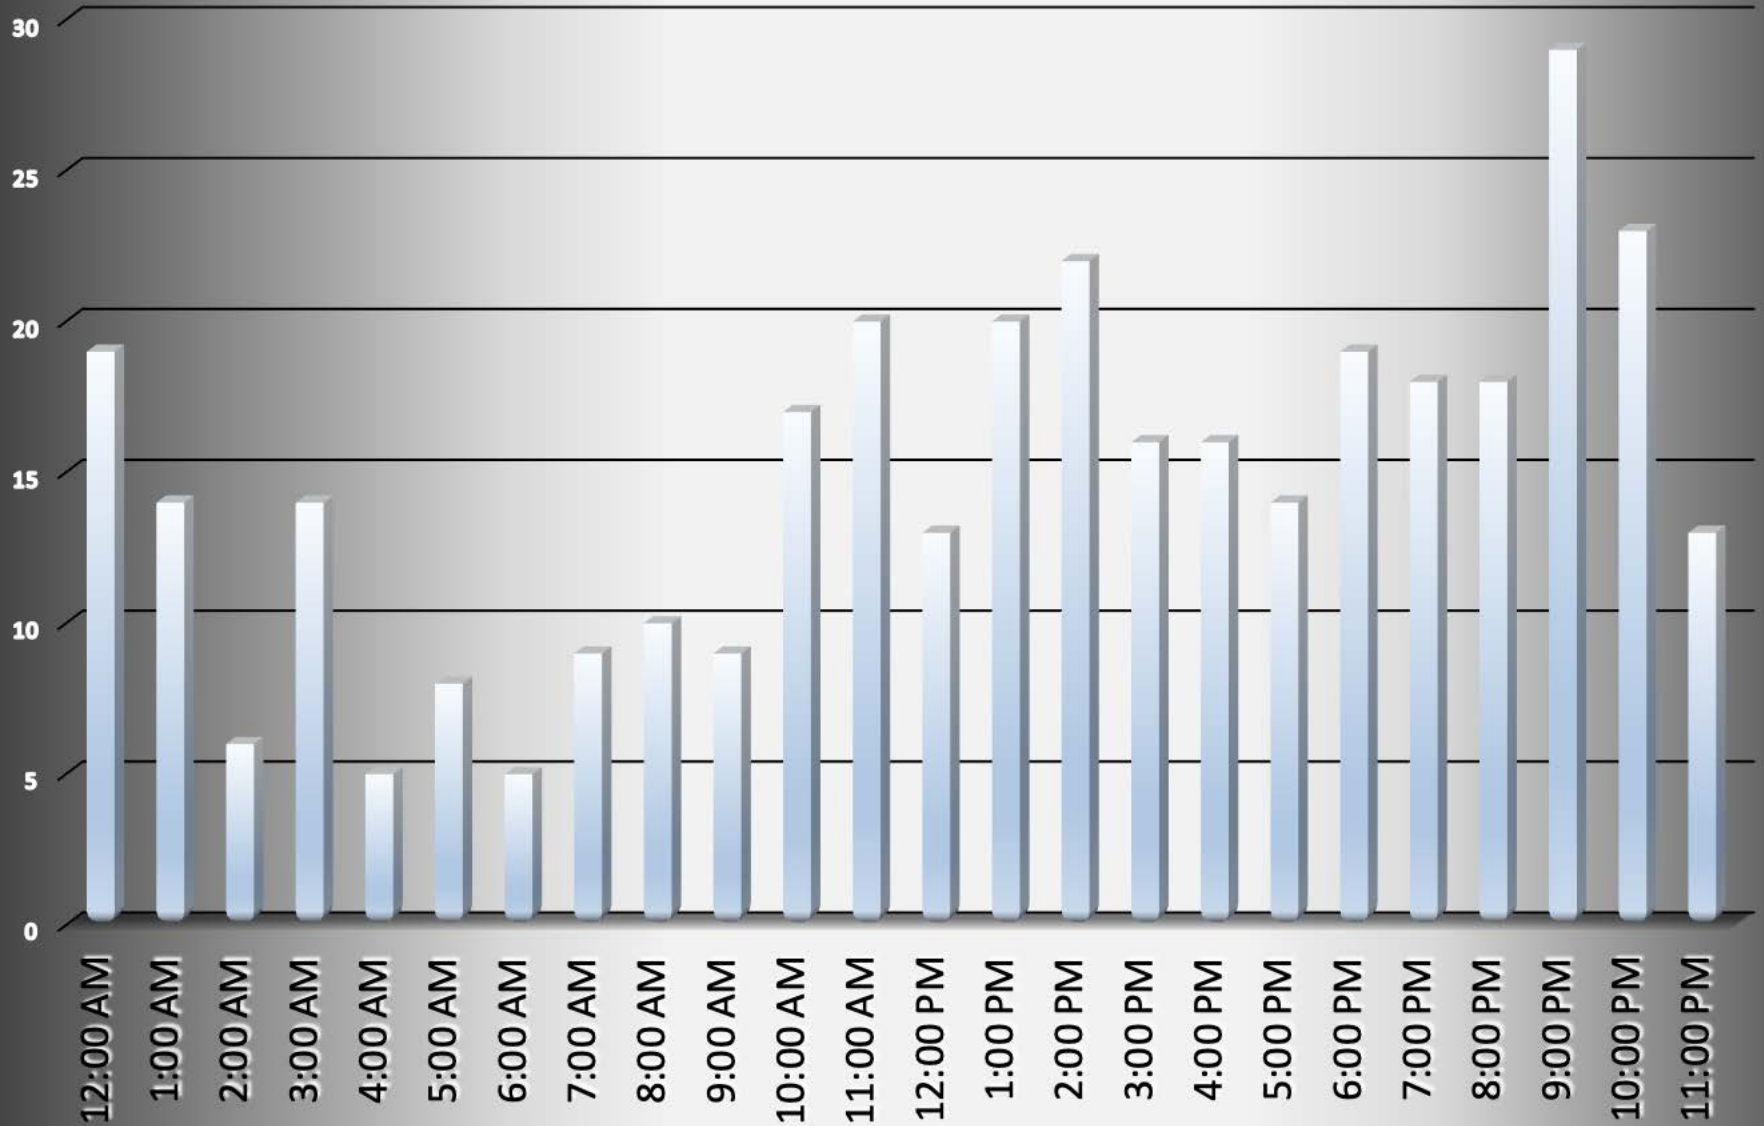

MCSO_All-2016

Arrests by hour of the day - 357 total