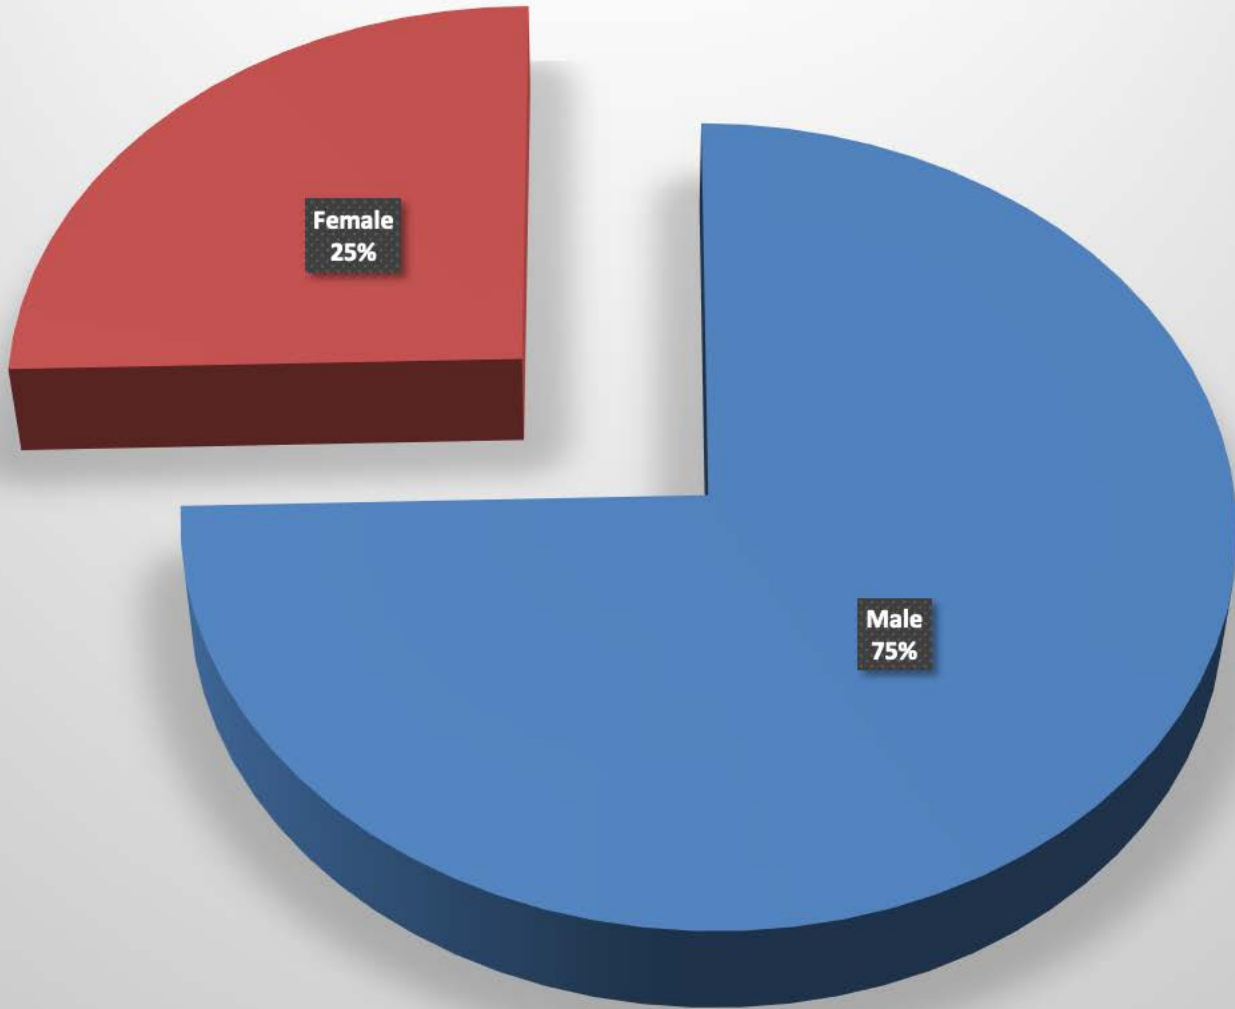

MCSO_All-2016

Arrests by hour of the day - 357 total

MCSO_All-2016

Arrests by Month - 357 total

MCSO_All-2016

Age of Arrestee

MCSO_All-2016

Age of Complainant

MCSO_All-2016
Arrestee/Complainant Sex - 357 total

MCSO_All-2016

Sex of Arrestees

MCSO_All-2016

Sex of Complainants