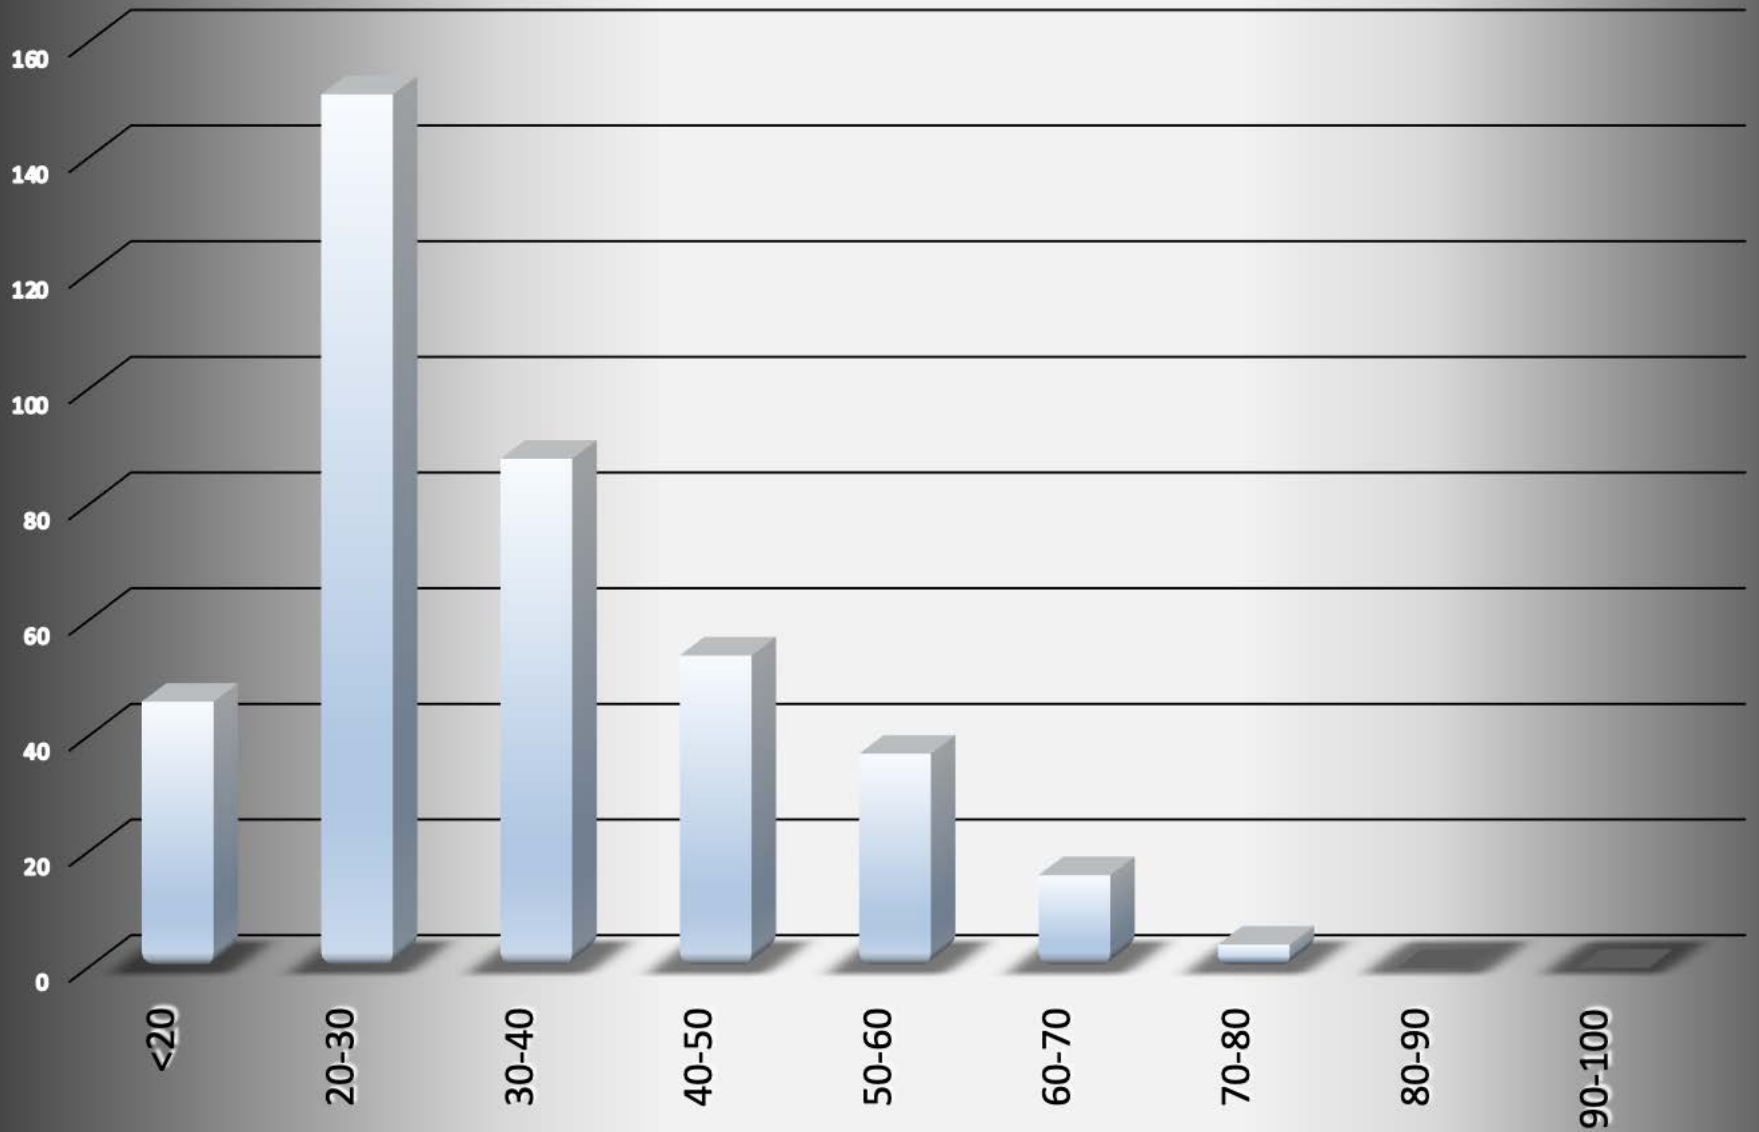

MCSO_All-2015

Age of Complainant