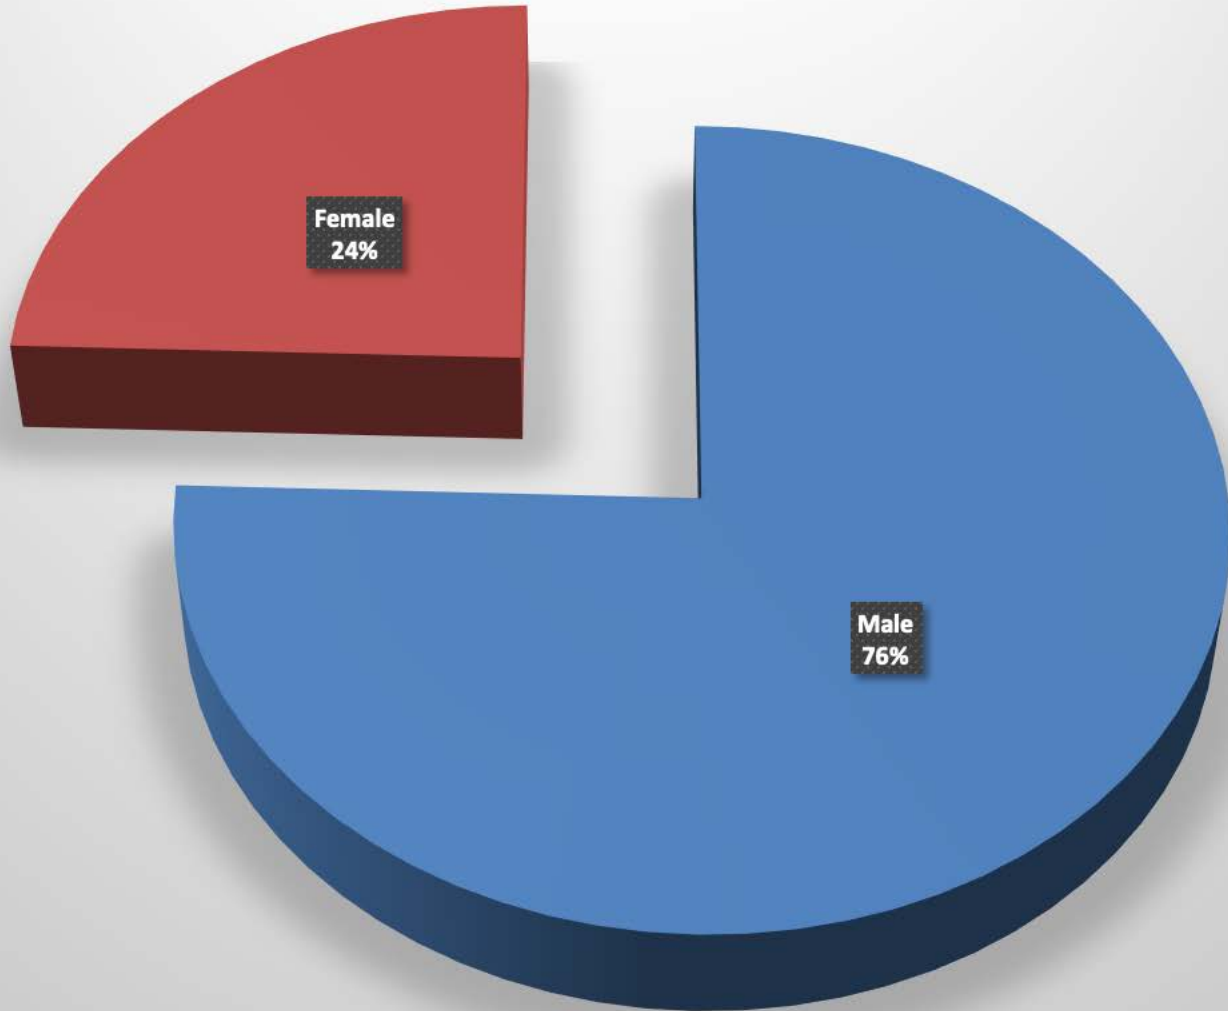

MCSO_All-2015

Sex of Arrestees