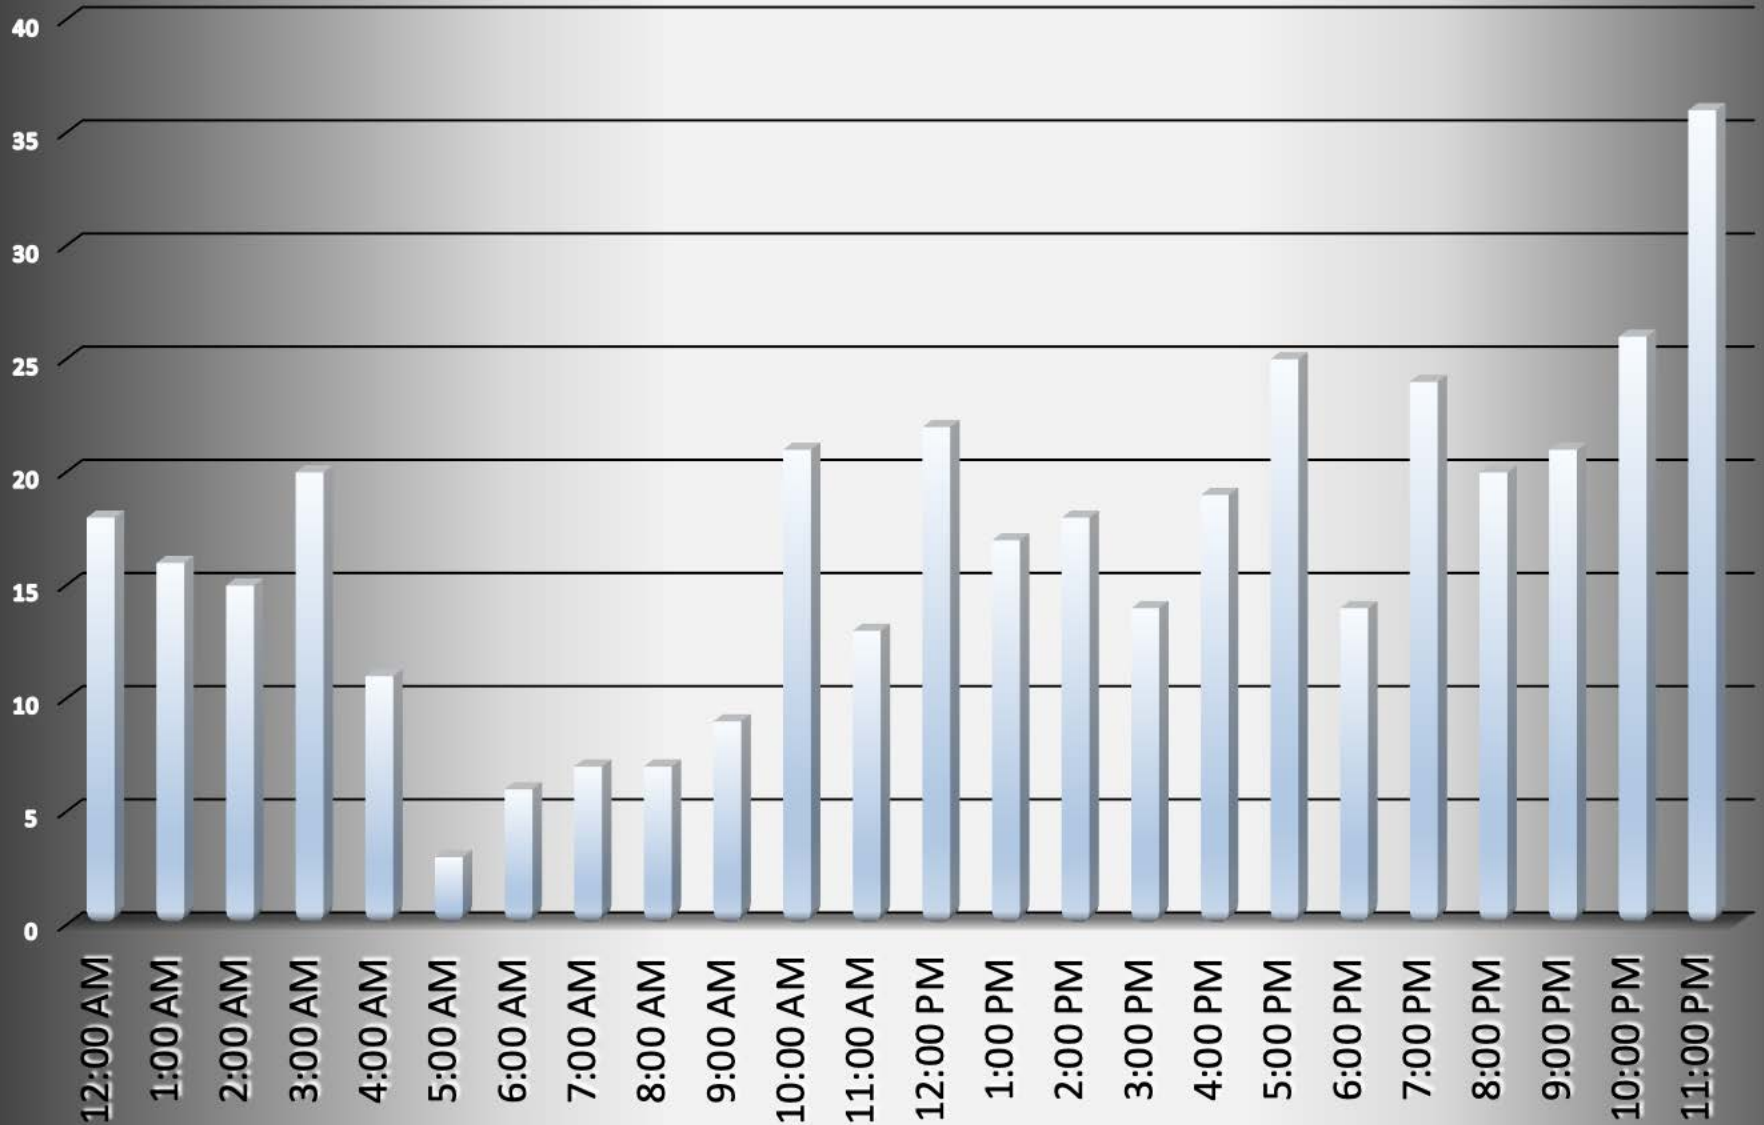

MCSO_All-2015

Arrests by hour of the day - 402 total