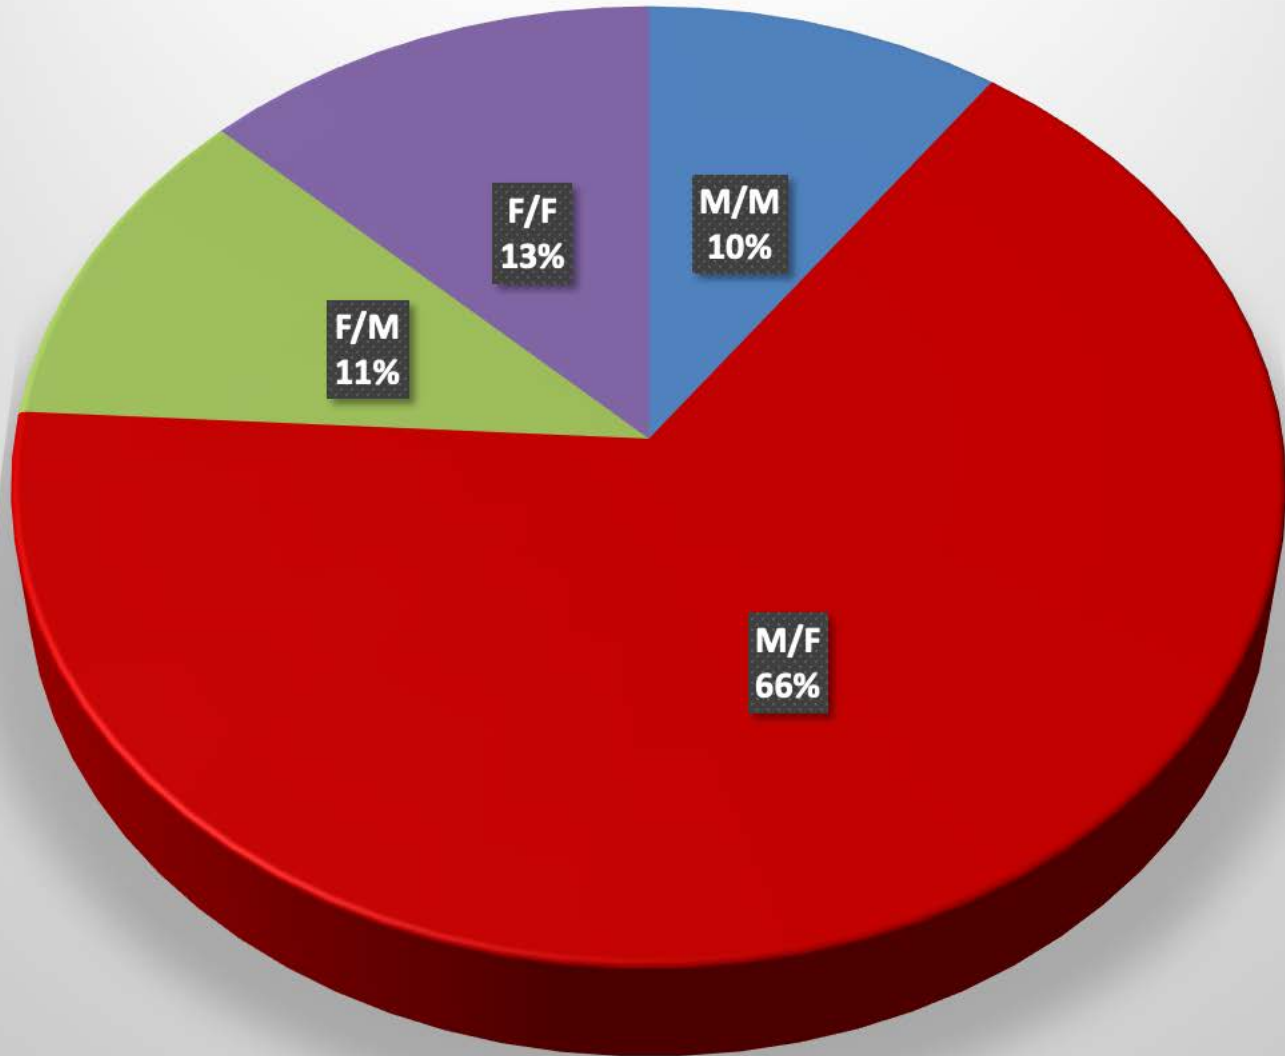

## Age of Arrestee

## Age of Complainant

**MCSO\_All-2015**  
**Arrestee/Complainant Sex - 402 total**