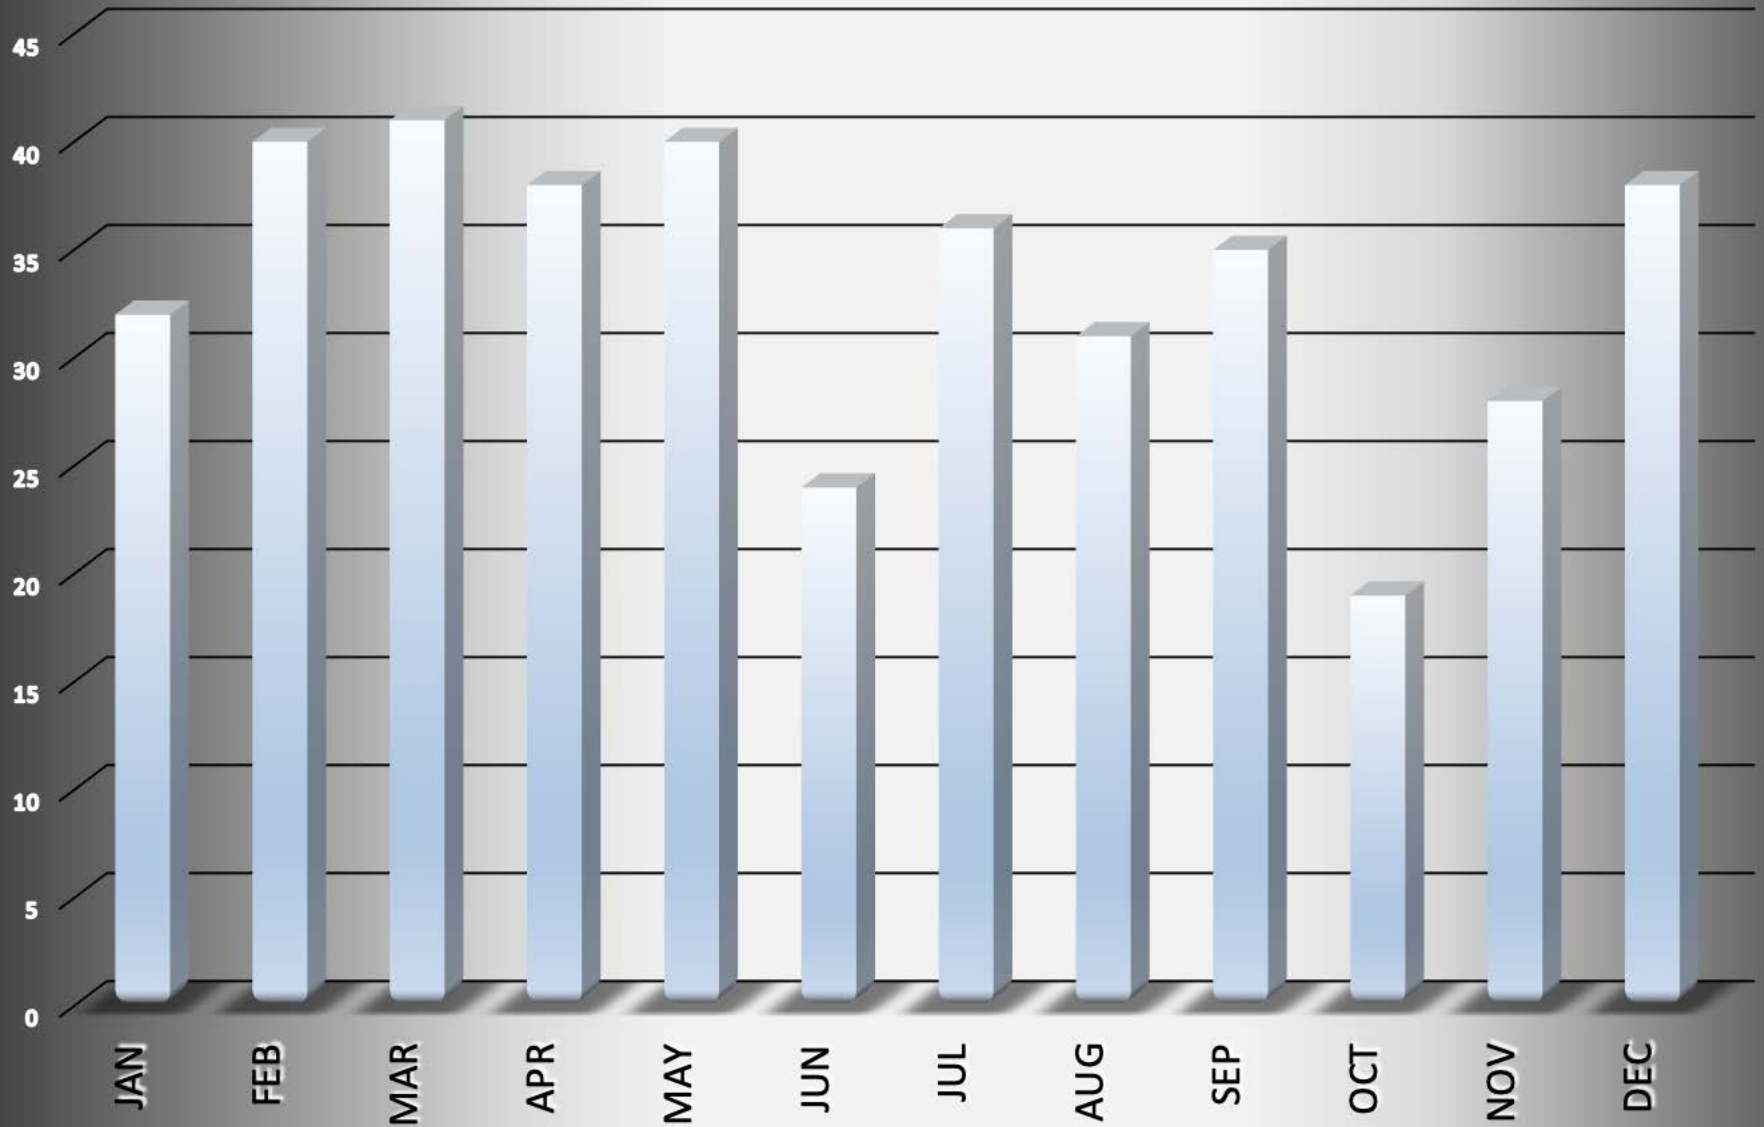

MCSO_All-2015

Arrests by Month - 402 total