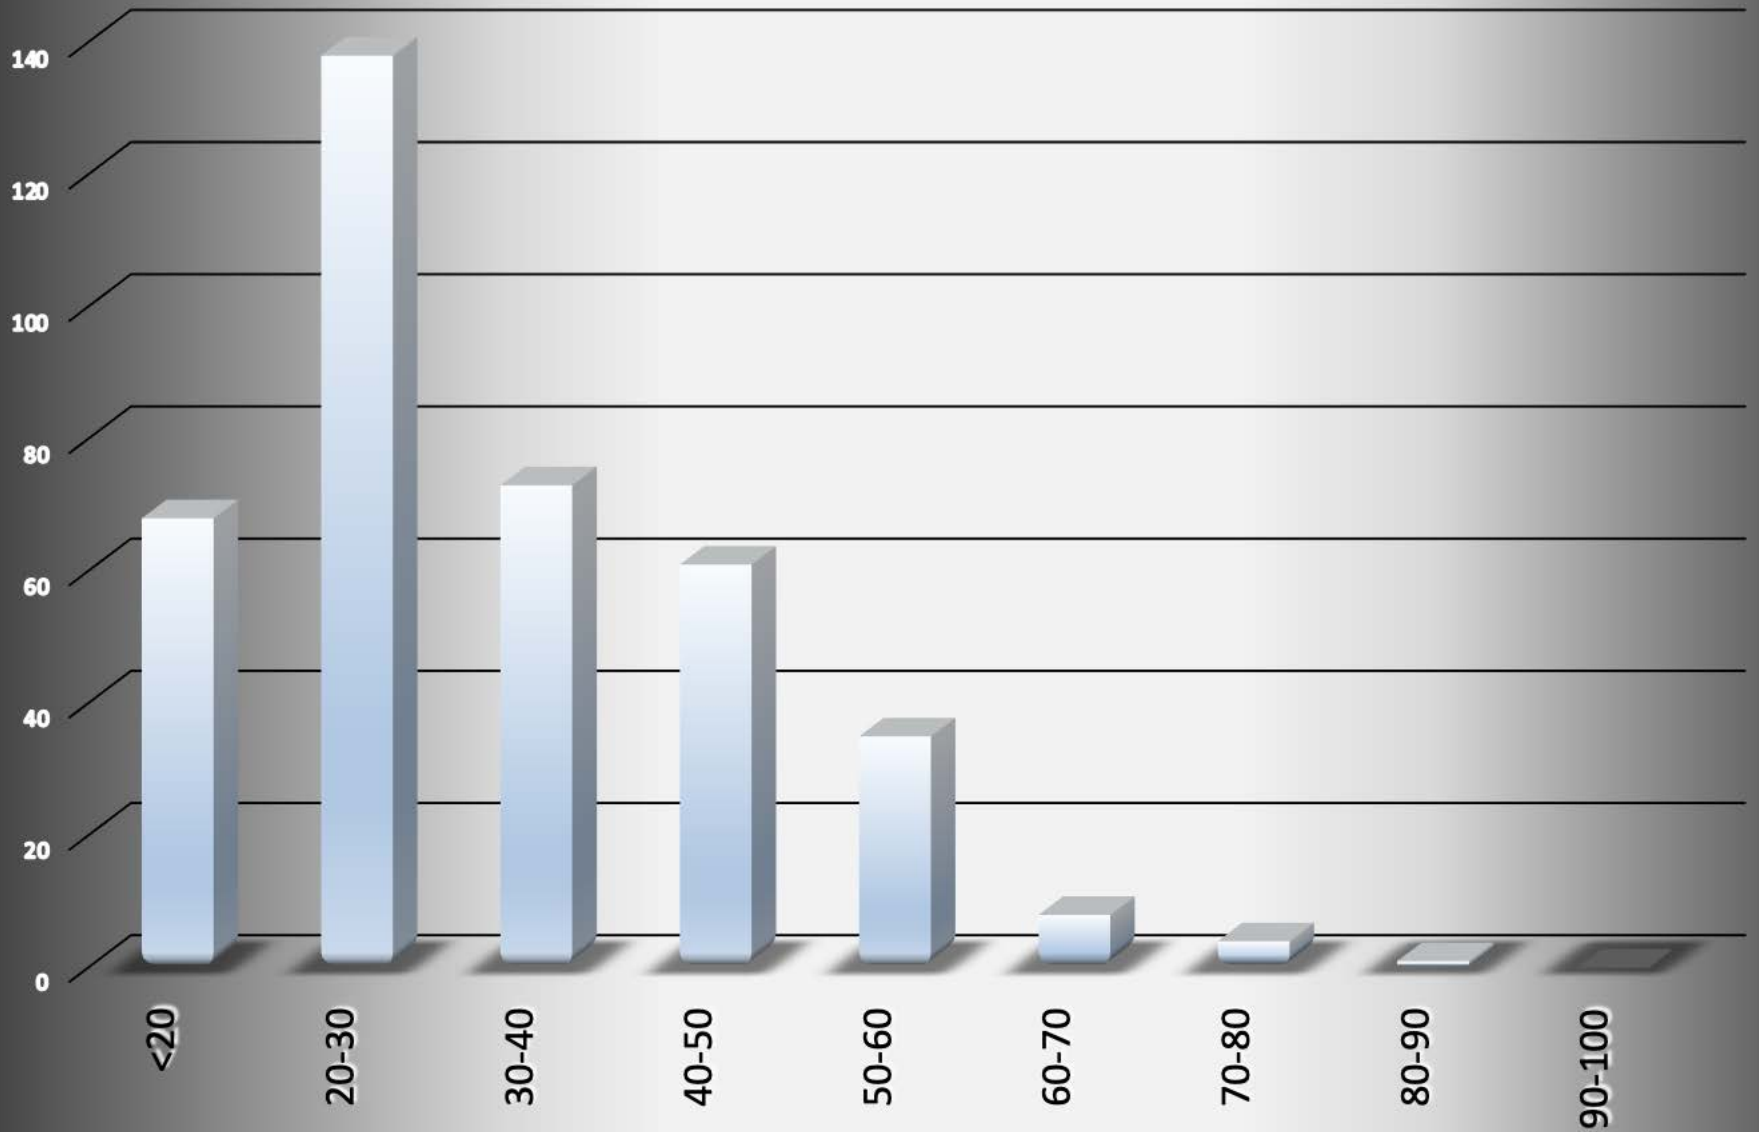

MCSO_All-2015

Age of Arrestee