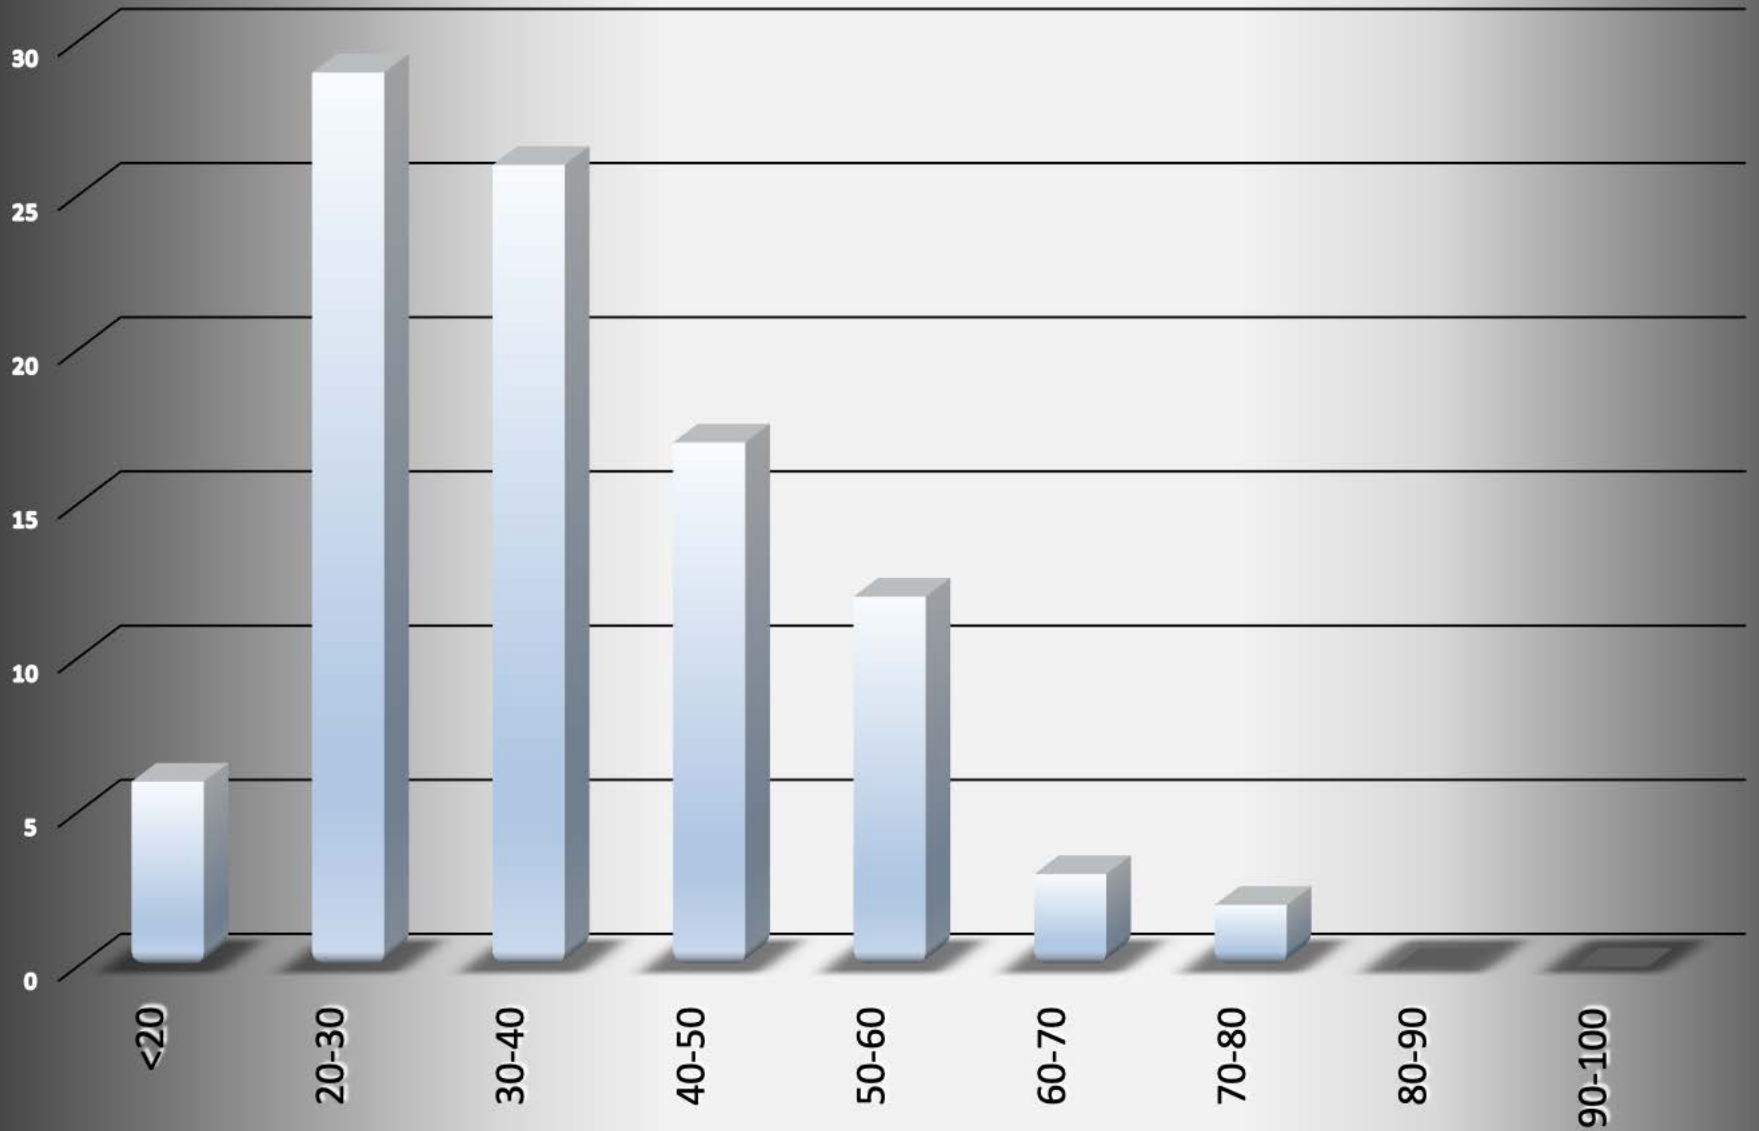

Kettering-2016									
Incident			Arrestee			Complainant			Arrestee
Incident #	Date Reported	Time	Age	Race	Sex	Age	Race	Sex	Marital Status
201600035368	10/04/16	11:30 AM	31	B	M	30	W	F	MAR
201600053023	10/04/16	10:30 PM	27	W	F	27	W	F	MAR
201600055274	10/16/16	10:20 PM	39	B	F	16	B	F	SIN
201600056124	10/21/16	4:00 PM	47	W	M	44	W	F	MAR
201600056051	10/21/16	6:35 AM	76	W	M	74	W	F	MAR
201600057058	10/26/16	11:22 PM	40	W	F	37	W	M	MAR
201600056686	10/26/16	9:33 PM	28	B	M	26	W	F	SIN
201600057602	10/29/16	1:30 PM	35	W	M	37	W	F	MAR
201600058558	11/03/16	10:12 PM	34	W	M	25	W	F	SIN
201600058952	11/06/16	2:30 PM	23	B	F	27	B	M	SIN
201600058927	11/06/16	3:27 AM	27	W	M	25	W	F	SIN
201600059378	11/08/16	7:35 PM	59	W	M	58	W	F	DIV
201600060154	11/12/16	10:46 PM	44	W	M	41	W	F	MAR
201600060418	11/17/16	8:15 PM	26	W	M	25	W	F	SIN
201600061731	11/22/16	3:35 PM	24	W	M	44	W	F	SIN
201600062068	11/24/16	7:32 PM	48	B	M	39	W	F	SIN
201600062179	11/25/16	10:39 PM	30	W	F	30	W	F	SIN
201600062015	11/25/16	8:35 AM	40	W	M	25	W	F	SIN
201600062179	11/25/16	4:41 PM	36	W	M	36	W	M	SIN
201600062875	11/30/16	2:45 AM	53	W	M	37	W	F	SIN
201600064084	12/06/16	12:00 PM	50	W	M	29	W	M	SEP
201600067212	12/25/16	12:01 AM	28	W	M	30	B	F	SIN
201600067460	12/27/16	2:15 AM	51	W	M	27	W	F	SEP
201600067554	12/27/16	5:37 PM	45	W	M	40	U	F	DIV
201600068145	12/30/16	8:40 PM	61	W	M	63	W	F	MAR
201600068145	12/30/16	8:40 PM	63	W	F	61	W	M	MAR

Kettering-2016

Arrests by hour of the day - 95 total

Kettering-2016

Arrests by Month - 95 total

Kettering-2016

Age of Arrestee

Kettering-2016

Age of Complainant