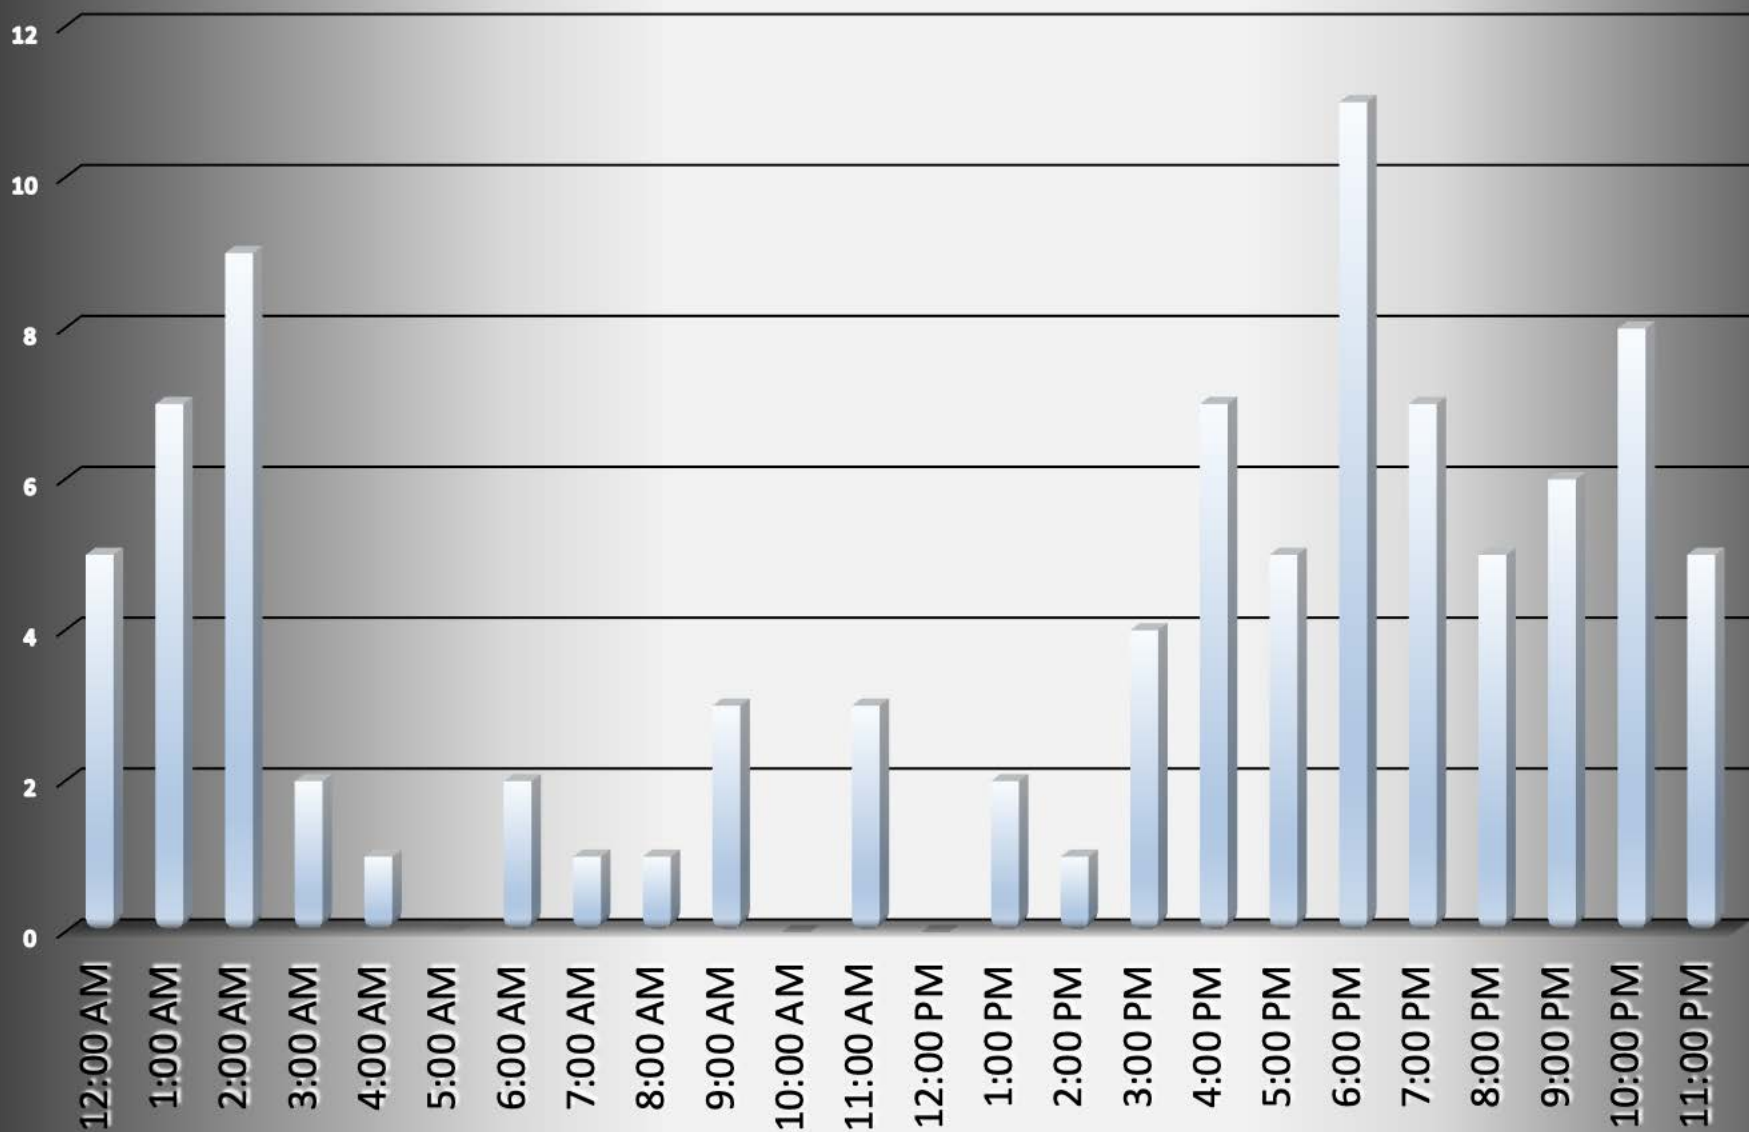

Kettering-2016

Arrests by hour of the day - 95 total