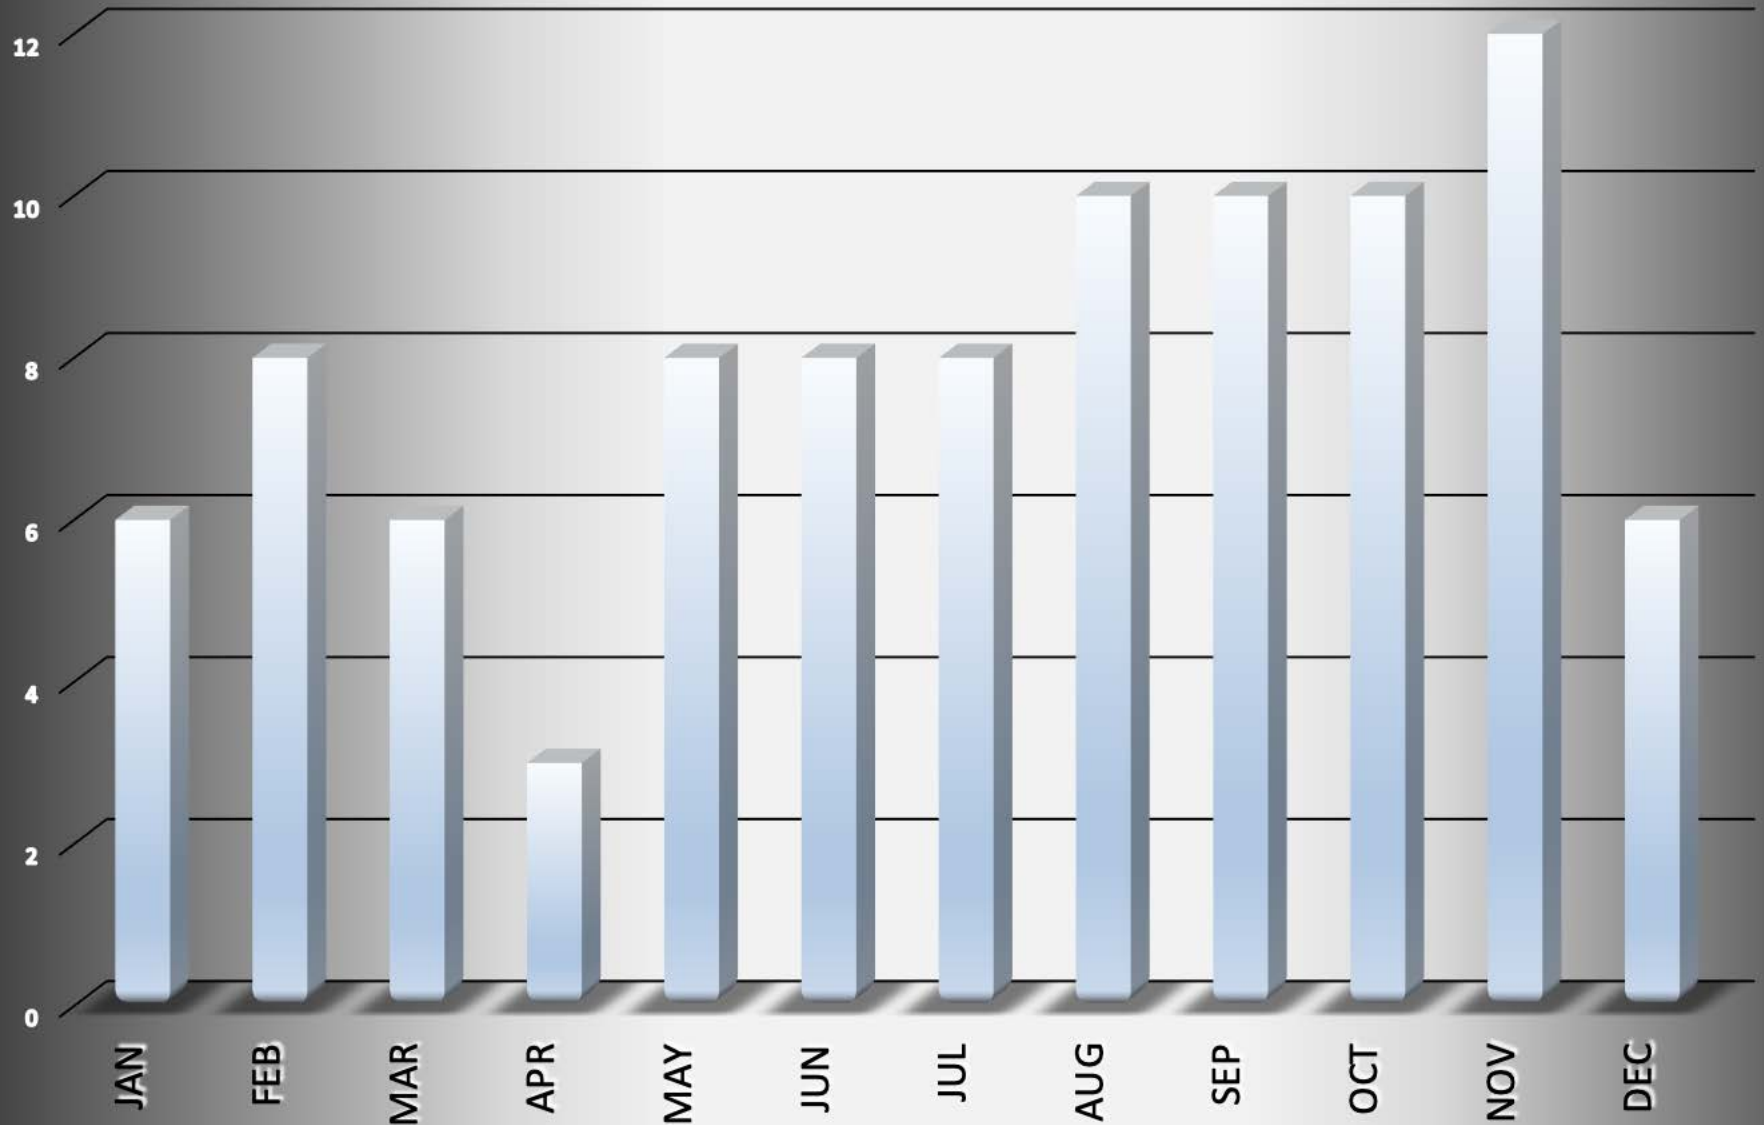

Kettering-2016

Arrests by Month - 95 total