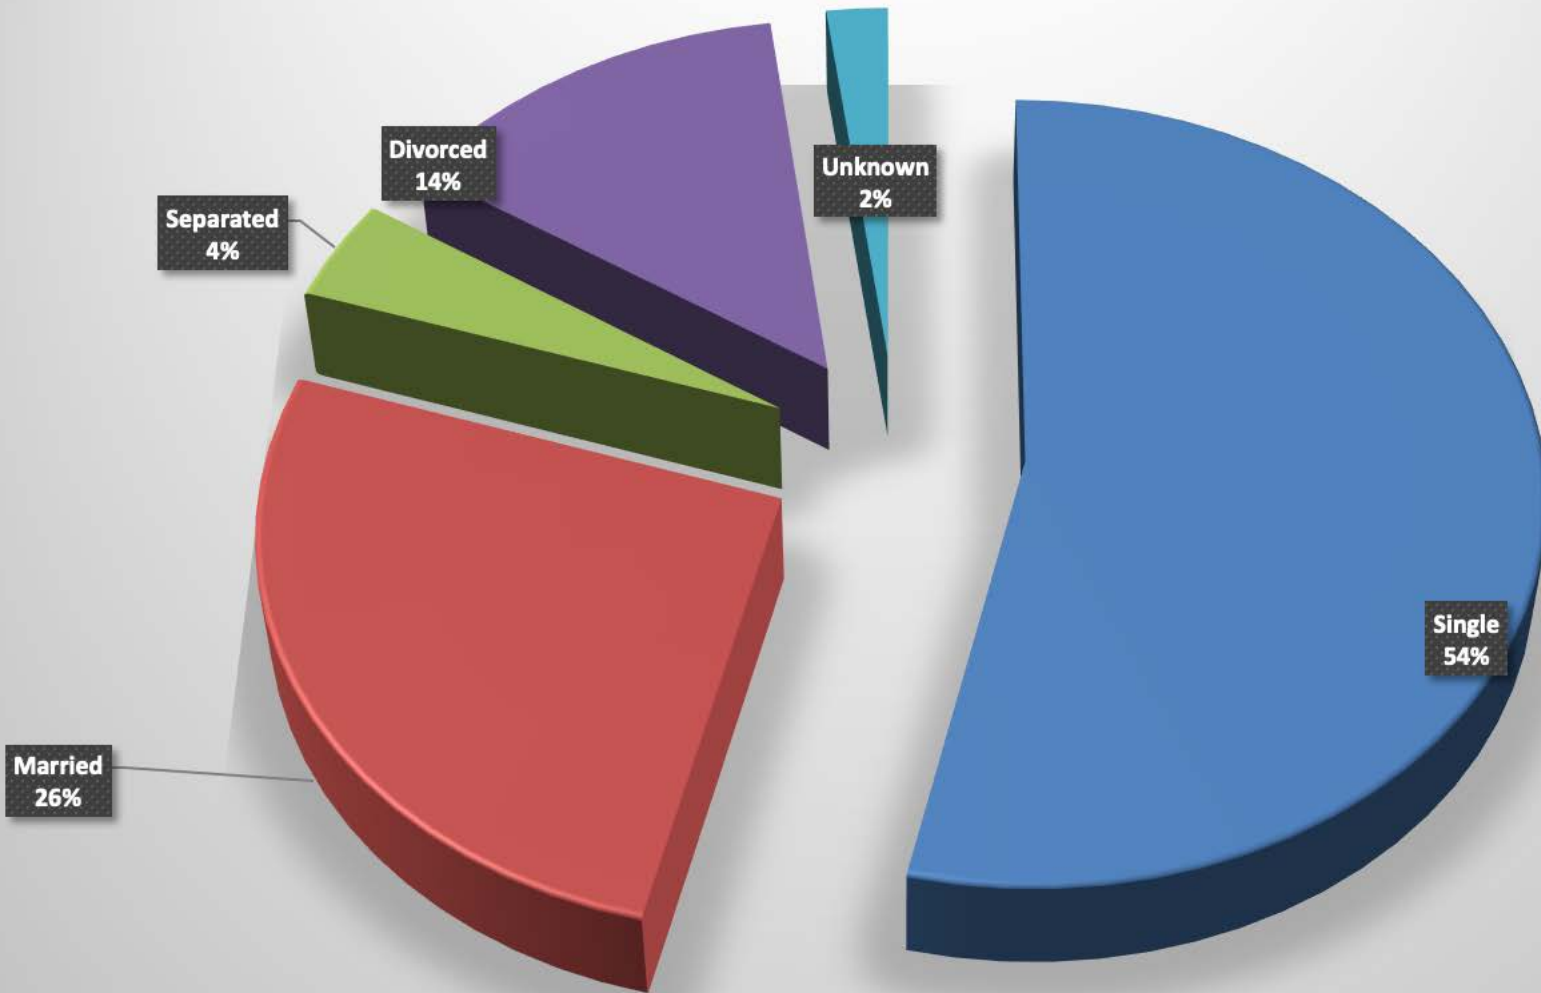

Kettering-2016									
Incident			Arrestee			Complainant			Arrestee
Incident #	Date Reported	Time	Age	Race	Sex	Age	Race	Sex	Marital Status
201600035368	10/04/16	11:30 AM	31	B	M	30	W	F	MAR
201600053023	10/04/16	10:30 PM	27	W	F	27	W	F	MAR
201600055274	10/16/16	10:20 PM	39	B	F	16	B	F	SIN
201600056124	10/21/16	4:00 PM	47	W	M	44	W	F	MAR
201600056051	10/21/16	6:35 AM	76	W	M	74	W	F	MAR
201600057058	10/26/16	11:22 PM	40	W	F	37	W	M	MAR
201600056686	10/26/16	9:33 PM	28	B	M	26	W	F	SIN
201600057602	10/29/16	1:30 PM	35	W	M	37	W	F	MAR
201600058558	11/03/16	10:12 PM	34	W	M	25	W	F	SIN
201600058952	11/06/16	2:30 PM	23	B	F	27	B	M	SIN
201600058927	11/06/16	3:27 AM	27	W	M	25	W	F	SIN
201600059378	11/08/16	7:35 PM	59	W	M	58	W	F	DIV
201600060154	11/12/16	10:46 PM	44	W	M	41	W	F	MAR
201600060418	11/17/16	8:15 PM	26	W	M	25	W	F	SIN
201600061731	11/22/16	3:35 PM	24	W	M	44	W	F	SIN
201600062068	11/24/16	7:32 PM	48	B	M	39	W	F	SIN
201600062179	11/25/16	10:39 PM	30	W	F	30	W	F	SIN
201600062015	11/25/16	8:35 AM	40	W	M	25	W	F	SIN
201600062179	11/25/16	4:41 PM	36	W	M	36	W	M	SIN
201600062875	11/30/16	2:45 AM	53	W	M	37	W	F	SIN
201600064084	12/06/16	12:00 PM	50	W	M	29	W	M	SEP
201600067212	12/25/16	12:01 AM	28	W	M	30	B	F	SIN
201600067460	12/27/16	2:15 AM	51	W	M	27	W	F	SEP
201600067554	12/27/16	5:37 PM	45	W	M	40	U	F	DIV
201600068145	12/30/16	8:40 PM	61	W	M	63	W	F	MAR
201600068145	12/30/16	8:40 PM	63	W	F	61	W	M	MAR

Kettering-2016

Arrests by hour of the day - 95 total

Kettering-2016

Arrests by Month - 95 total

Kettering-2016

Age of Arrestee

Kettering-2016

Age of Complainant

Kettering-2016 Arrestee Marital Status

Keyterring-2016 Arrestee Marital Status

Kettering-2016
Arrestee/Complainant Sex - 95 total

Kettering-2016 Sex of Arrestees

Kettering-2016

Sex of Complainants