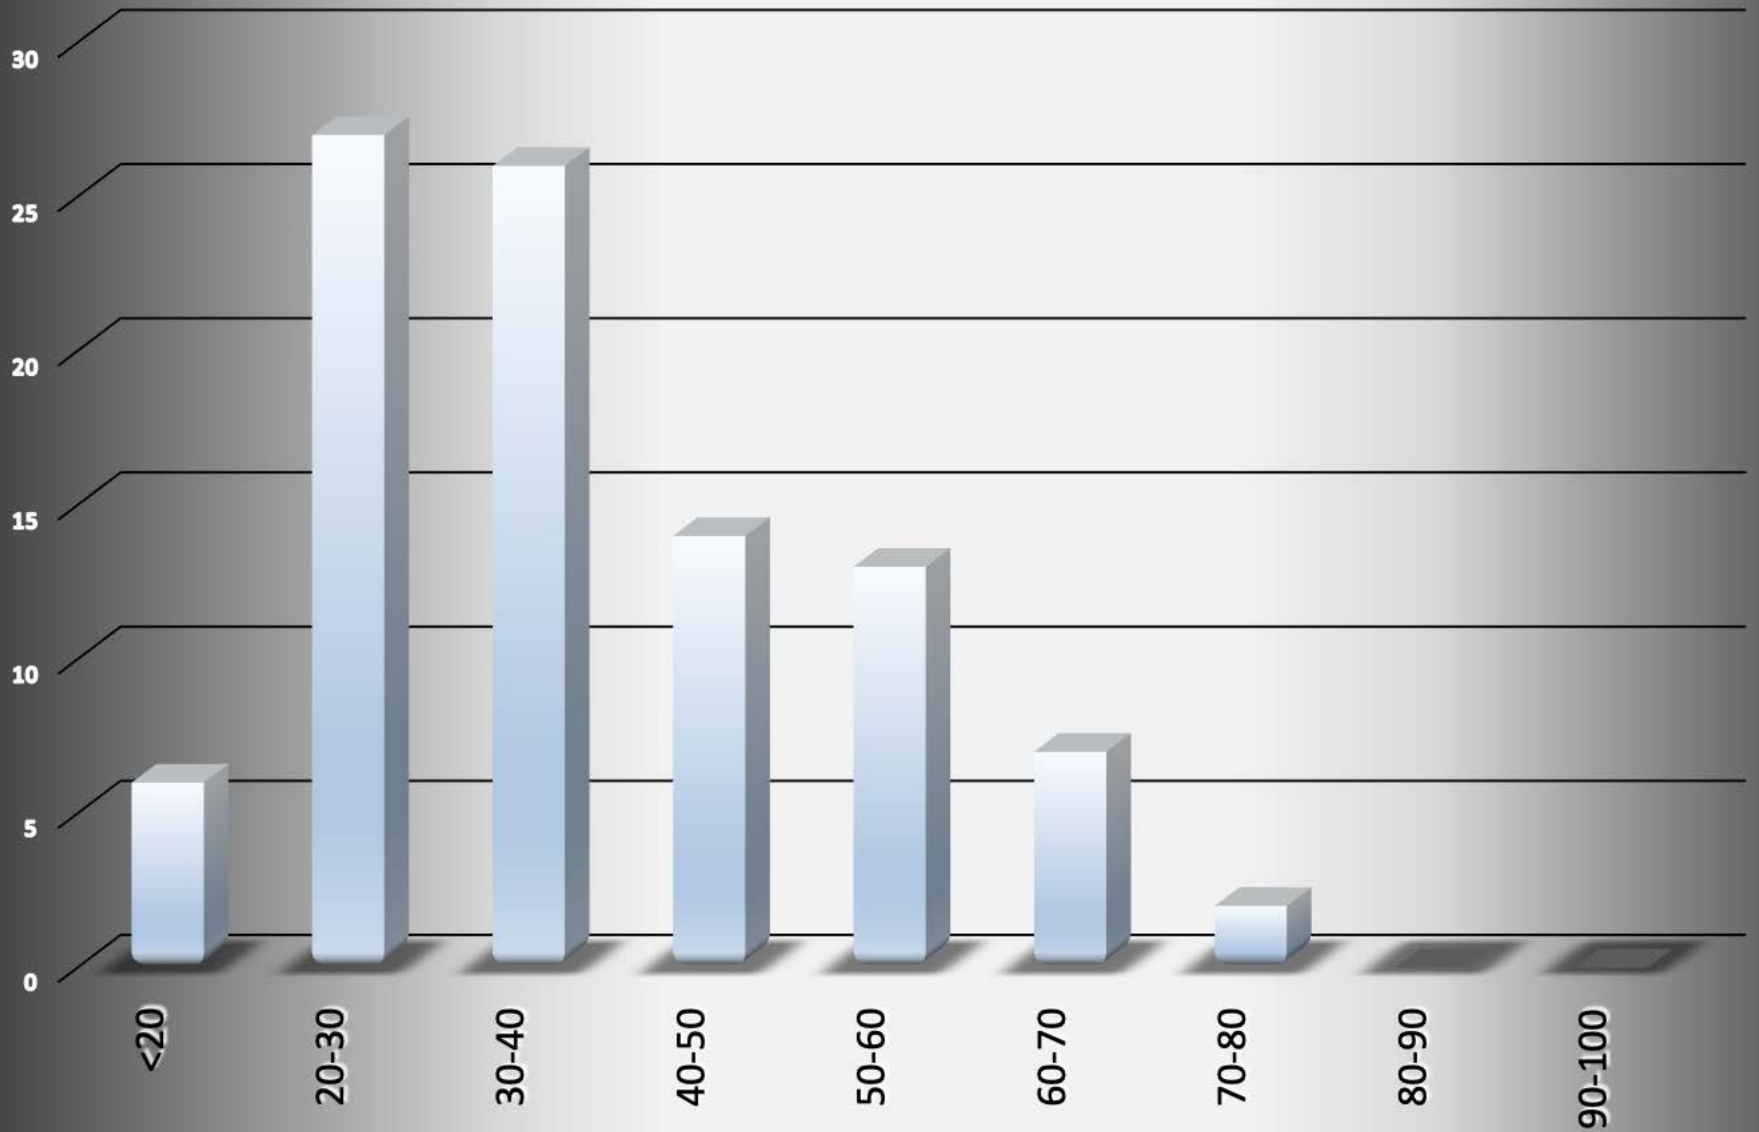

Kettering-2016									
Incident			Arrestee			Complainant			Arrestee
Incident #	Date Reported	Time	Age	Race	Sex	Age	Race	Sex	Marital Status
201600035368	10/04/16	11:30 AM	31	B	M	30	W	F	MAR
201600053023	10/04/16	10:30 PM	27	W	F	27	W	F	MAR
201600055274	10/16/16	10:20 PM	39	B	F	16	B	F	SIN
201600056124	10/21/16	4:00 PM	47	W	M	44	W	F	MAR
201600056051	10/21/16	6:35 AM	76	W	M	74	W	F	MAR
201600057058	10/26/16	11:22 PM	40	W	F	37	W	M	MAR
201600056686	10/26/16	9:33 PM	28	B	M	26	W	F	SIN
201600057602	10/29/16	1:30 PM	35	W	M	37	W	F	MAR
201600058558	11/03/16	10:12 PM	34	W	M	25	W	F	SIN
201600058952	11/06/16	2:30 PM	23	B	F	27	B	M	SIN
201600058927	11/06/16	3:27 AM	27	W	M	25	W	F	SIN
201600059378	11/08/16	7:35 PM	59	W	M	58	W	F	DIV
201600060154	11/12/16	10:46 PM	44	W	M	41	W	F	MAR
201600060418	11/17/16	8:15 PM	26	W	M	25	W	F	SIN
201600061731	11/22/16	3:35 PM	24	W	M	44	W	F	SIN
201600062068	11/24/16	7:32 PM	48	B	M	39	W	F	SIN
201600062179	11/25/16	10:39 PM	30	W	F	30	W	F	SIN
201600062015	11/25/16	8:35 AM	40	W	M	25	W	F	SIN
201600062179	11/25/16	4:41 PM	36	W	M	36	W	M	SIN
201600062875	11/30/16	2:45 AM	53	W	M	37	W	F	SIN
201600064084	12/06/16	12:00 PM	50	W	M	29	W	M	SEP
201600067212	12/25/16	12:01 AM	28	W	M	30	B	F	SIN
201600067460	12/27/16	2:15 AM	51	W	M	27	W	F	SEP
201600067554	12/27/16	5:37 PM	45	W	M	40	U	F	DIV
201600068145	12/30/16	8:40 PM	61	W	M	63	W	F	MAR
201600068145	12/30/16	8:40 PM	63	W	F	61	W	M	MAR

Kettering-2016

Arrests by hour of the day - 95 total

Kettering-2016

Arrests by Month - 95 total

Kettering-2016

Age of Arrestee

Kettering-2016

Age of Complainant