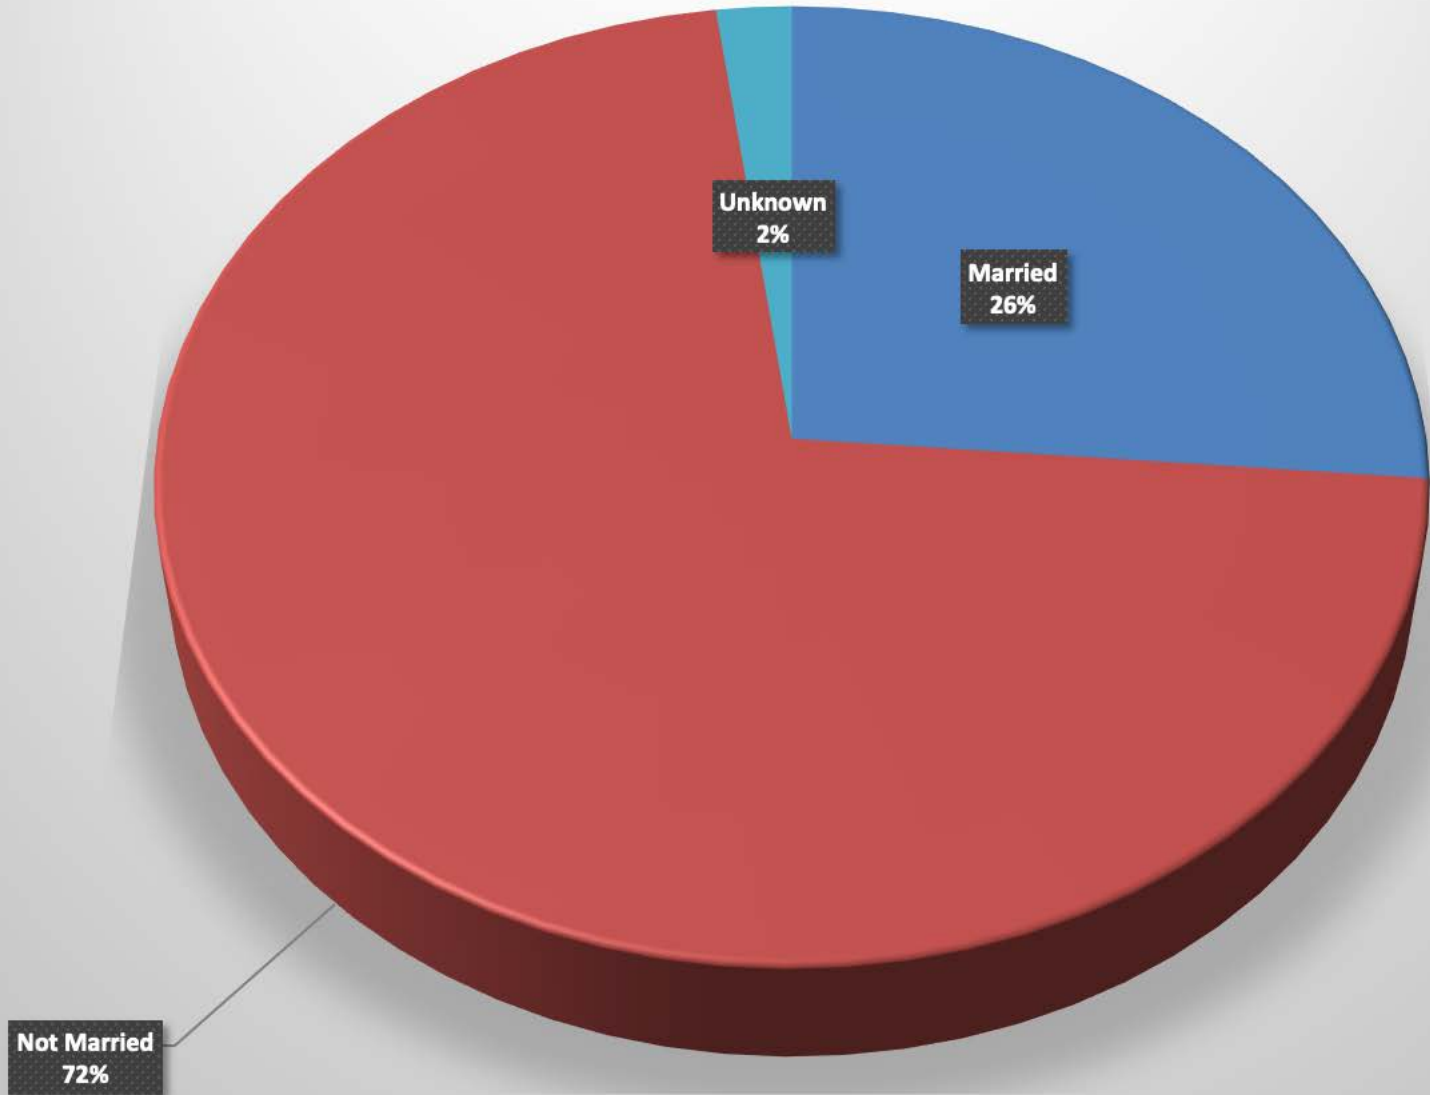

Kettering-2016									
Incident			Arrestee			Complainant			Arrestee
Incident #	Date Reported	Time	Age	Race	Sex	Age	Race	Sex	Marital Status
201600035368	10/04/16	11:30 AM	31	B	M	30	W	F	MAR
201600053023	10/04/16	10:30 PM	27	W	F	27	W	F	MAR
201600055274	10/16/16	10:20 PM	39	B	F	16	B	F	SIN
201600056124	10/21/16	4:00 PM	47	W	M	44	W	F	MAR
201600056051	10/21/16	6:35 AM	76	W	M	74	W	F	MAR
201600057058	10/26/16	11:22 PM	40	W	F	37	W	M	MAR
201600056686	10/26/16	9:33 PM	28	B	M	26	W	F	SIN
201600057602	10/29/16	1:30 PM	35	W	M	37	W	F	MAR
201600058558	11/03/16	10:12 PM	34	W	M	25	W	F	SIN
201600058952	11/06/16	2:30 PM	23	B	F	27	B	M	SIN
201600058927	11/06/16	3:27 AM	27	W	M	25	W	F	SIN
201600059378	11/08/16	7:35 PM	59	W	M	58	W	F	DIV
201600060154	11/12/16	10:46 PM	44	W	M	41	W	F	MAR
201600060418	11/17/16	8:15 PM	26	W	M	25	W	F	SIN
201600061731	11/22/16	3:35 PM	24	W	M	44	W	F	SIN
201600062068	11/24/16	7:32 PM	48	B	M	39	W	F	SIN
201600062179	11/25/16	10:39 PM	30	W	F	30	W	F	SIN
201600062015	11/25/16	8:35 AM	40	W	M	25	W	F	SIN
201600062179	11/25/16	4:41 PM	36	W	M	36	W	M	SIN
201600062875	11/30/16	2:45 AM	53	W	M	37	W	F	SIN
201600064084	12/06/16	12:00 PM	50	W	M	29	W	M	SEP
201600067212	12/25/16	12:01 AM	28	W	M	30	B	F	SIN
201600067460	12/27/16	2:15 AM	51	W	M	27	W	F	SEP
201600067554	12/27/16	5:37 PM	45	W	M	40	U	F	DIV
201600068145	12/30/16	8:40 PM	61	W	M	63	W	F	MAR
201600068145	12/30/16	8:40 PM	63	W	F	61	W	M	MAR

Kettering-2016

Arrests by hour of the day - 95 total

Kettering-2016

Arrests by Month - 95 total

Kettering-2016

Age of Arrestee

Kettering-2016

Age of Complainant

Kettering-2016 Arrestee Marital Status

Keyterring-2016 Arrestee Marital Status

Kettering-2016
Arrestee/Complainant Sex - 95 total

Kettering-2016 Sex of Arrestees

Kettering-2016

Sex of Complainants