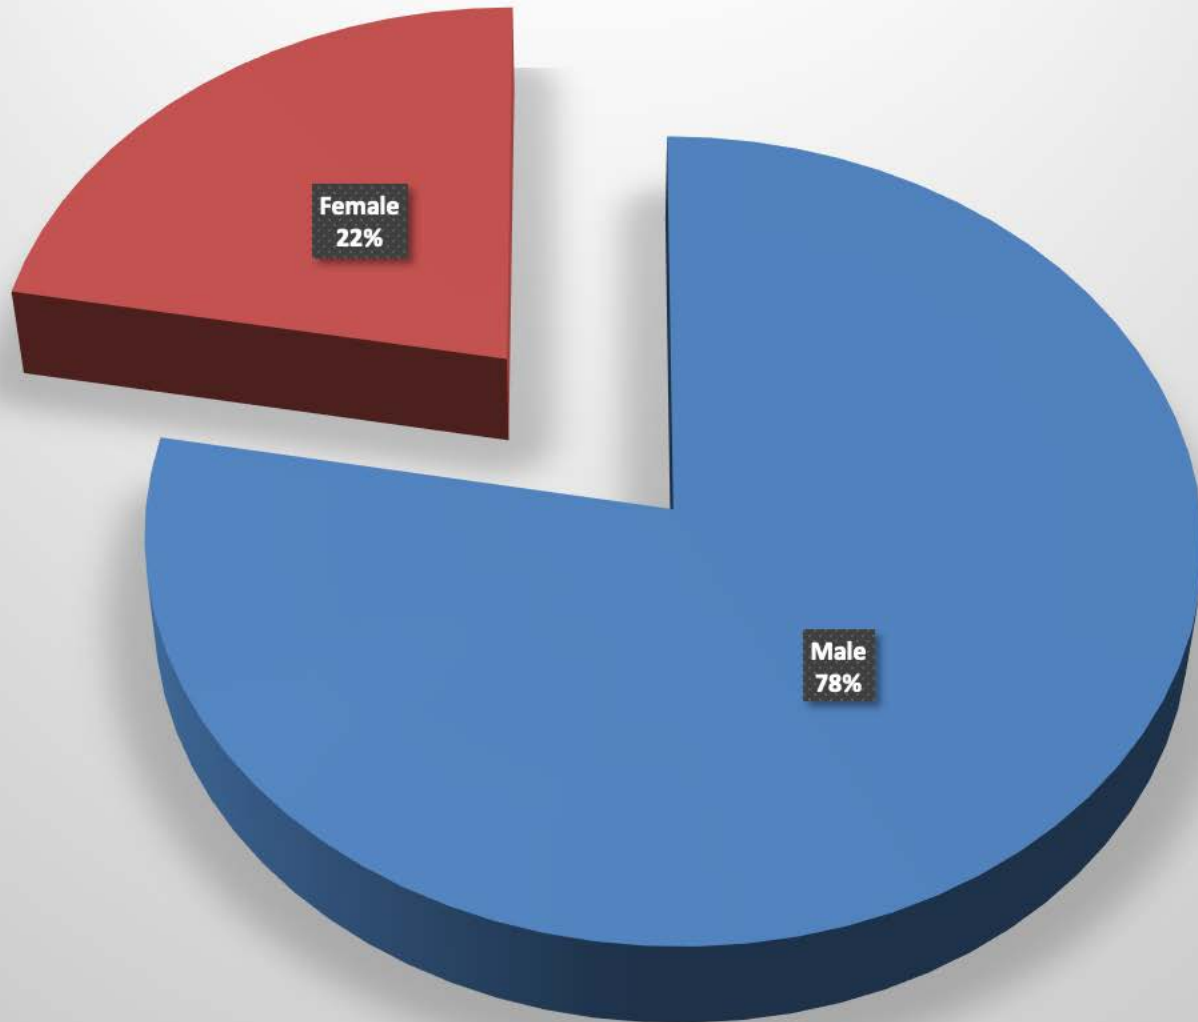

Kettering-2016									
Incident			Arrestee			Complainant			Arrestee
Incident #	Date Reported	Time	Age	Race	Sex	Age	Race	Sex	Marital Status
201600035368	10/04/16	11:30 AM	31	B	M	30	W	F	MAR
201600053023	10/04/16	10:30 PM	27	W	F	27	W	F	MAR
201600055274	10/16/16	10:20 PM	39	B	F	16	B	F	SIN
201600056124	10/21/16	4:00 PM	47	W	M	44	W	F	MAR
201600056051	10/21/16	6:35 AM	76	W	M	74	W	F	MAR
201600057058	10/26/16	11:22 PM	40	W	F	37	W	M	MAR
201600056686	10/26/16	9:33 PM	28	B	M	26	W	F	SIN
201600057602	10/29/16	1:30 PM	35	W	M	37	W	F	MAR
201600058558	11/03/16	10:12 PM	34	W	M	25	W	F	SIN
201600058952	11/06/16	2:30 PM	23	B	F	27	B	M	SIN
201600058927	11/06/16	3:27 AM	27	W	M	25	W	F	SIN
201600059378	11/08/16	7:35 PM	59	W	M	58	W	F	DIV
201600060154	11/12/16	10:46 PM	44	W	M	41	W	F	MAR
201600060418	11/17/16	8:15 PM	26	W	M	25	W	F	SIN
201600061731	11/22/16	3:35 PM	24	W	M	44	W	F	SIN
201600062068	11/24/16	7:32 PM	48	B	M	39	W	F	SIN
201600062179	11/25/16	10:39 PM	30	W	F	30	W	F	SIN
201600062015	11/25/16	8:35 AM	40	W	M	25	W	F	SIN
201600062179	11/25/16	4:41 PM	36	W	M	36	W	M	SIN
201600062875	11/30/16	2:45 AM	53	W	M	37	W	F	SIN
201600064084	12/06/16	12:00 PM	50	W	M	29	W	M	SEP
201600067212	12/25/16	12:01 AM	28	W	M	30	B	F	SIN
201600067460	12/27/16	2:15 AM	51	W	M	27	W	F	SEP
201600067554	12/27/16	5:37 PM	45	W	M	40	U	F	DIV
201600068145	12/30/16	8:40 PM	61	W	M	63	W	F	MAR
201600068145	12/30/16	8:40 PM	63	W	F	61	W	M	MAR

Kettering-2016 Arrestee Marital Status

Keyterring-2016 Arrestee Marital Status

Kettering-2016
Arrestee/Complainant Sex - 95 total

Kettering-2016 Sex of Arrestees

Kettering-2016

Sex of Complainants