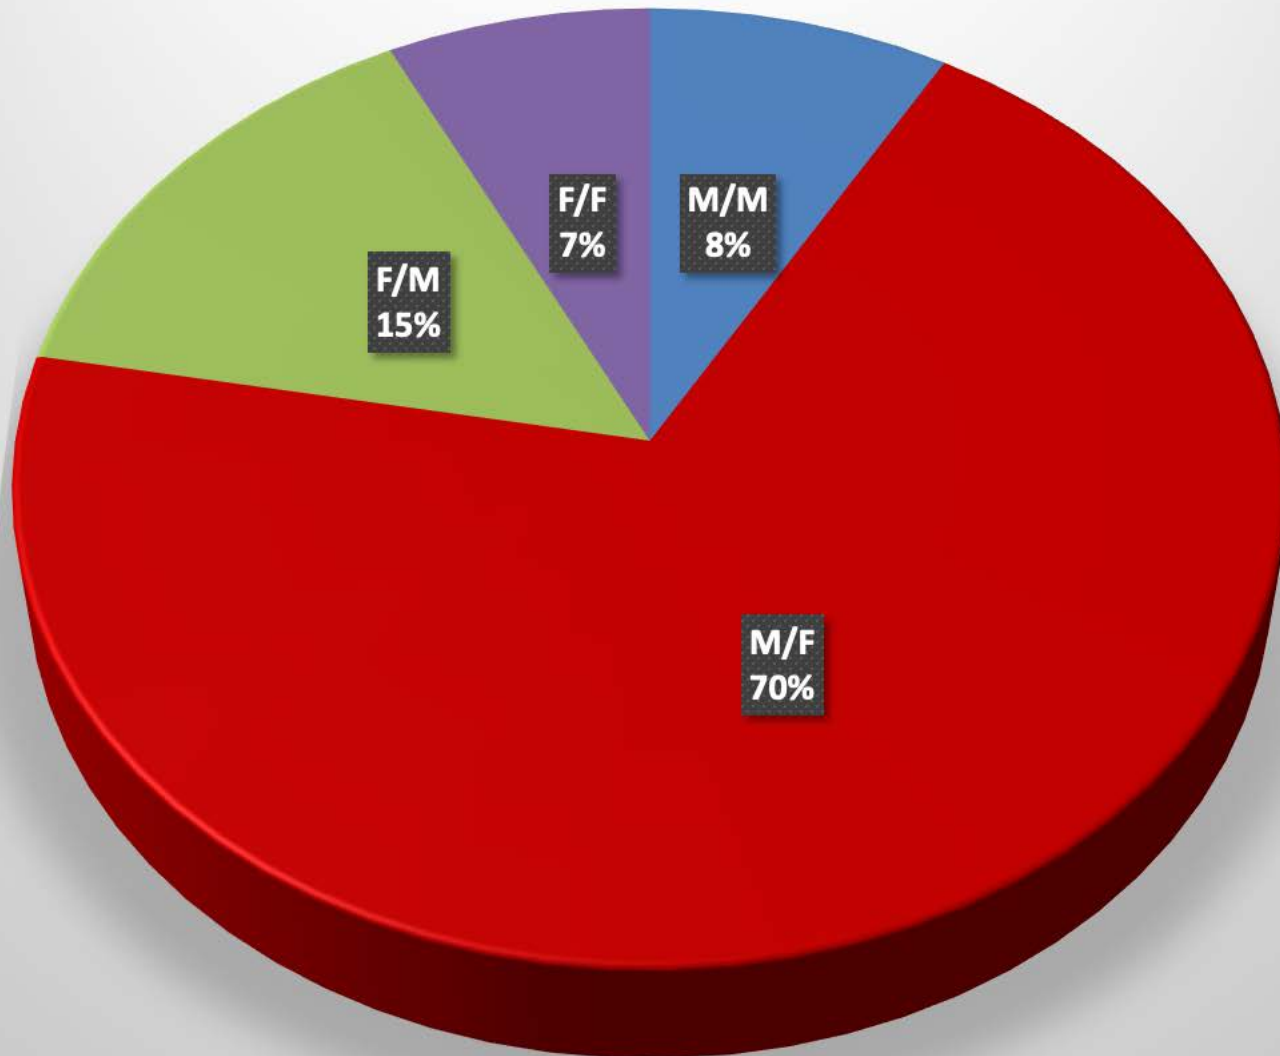

Kettering-2016									
Incident			Arrestee			Complainant			Arrestee
Incident #	Date Reported	Time	Age	Race	Sex	Age	Race	Sex	Marital Status
201600035368	10/04/16	11:30 AM	31	B	M	30	W	F	MAR
201600053023	10/04/16	10:30 PM	27	W	F	27	W	F	MAR
201600055274	10/16/16	10:20 PM	39	B	F	16	B	F	SIN
201600056124	10/21/16	4:00 PM	47	W	M	44	W	F	MAR
201600056051	10/21/16	6:35 AM	76	W	M	74	W	F	MAR
201600057058	10/26/16	11:22 PM	40	W	F	37	W	M	MAR
201600056686	10/26/16	9:33 PM	28	B	M	26	W	F	SIN
201600057602	10/29/16	1:30 PM	35	W	M	37	W	F	MAR
201600058558	11/03/16	10:12 PM	34	W	M	25	W	F	SIN
201600058952	11/06/16	2:30 PM	23	B	F	27	B	M	SIN
201600058927	11/06/16	3:27 AM	27	W	M	25	W	F	SIN
201600059378	11/08/16	7:35 PM	59	W	M	58	W	F	DIV
201600060154	11/12/16	10:46 PM	44	W	M	41	W	F	MAR
201600060418	11/17/16	8:15 PM	26	W	M	25	W	F	SIN
201600061731	11/22/16	3:35 PM	24	W	M	44	W	F	SIN
201600062068	11/24/16	7:32 PM	48	B	M	39	W	F	SIN
201600062179	11/25/16	10:39 PM	30	W	F	30	W	F	SIN
201600062015	11/25/16	8:35 AM	40	W	M	25	W	F	SIN
201600062179	11/25/16	4:41 PM	36	W	M	36	W	M	SIN
201600062875	11/30/16	2:45 AM	53	W	M	37	W	F	SIN
201600064084	12/06/16	12:00 PM	50	W	M	29	W	M	SEP
201600067212	12/25/16	12:01 AM	28	W	M	30	B	F	SIN
201600067460	12/27/16	2:15 AM	51	W	M	27	W	F	SEP
201600067554	12/27/16	5:37 PM	45	W	M	40	U	F	DIV
201600068145	12/30/16	8:40 PM	61	W	M	63	W	F	MAR
201600068145	12/30/16	8:40 PM	63	W	F	61	W	M	MAR

Kettering-2016

Arrests by hour of the day - 95 total

Kettering-2016

Arrests by Month - 95 total

Kettering-2016

Age of Arrestee

Kettering-2016

Age of Complainant

Kettering-2016 Arrestee Marital Status

Keyterring-2016 Arrestee Marital Status

Kettering-2016
Arrestee/Complainant Sex - 95 total

Kettering-2016 Sex of Arrestees

Kettering-2016

Sex of Complainants