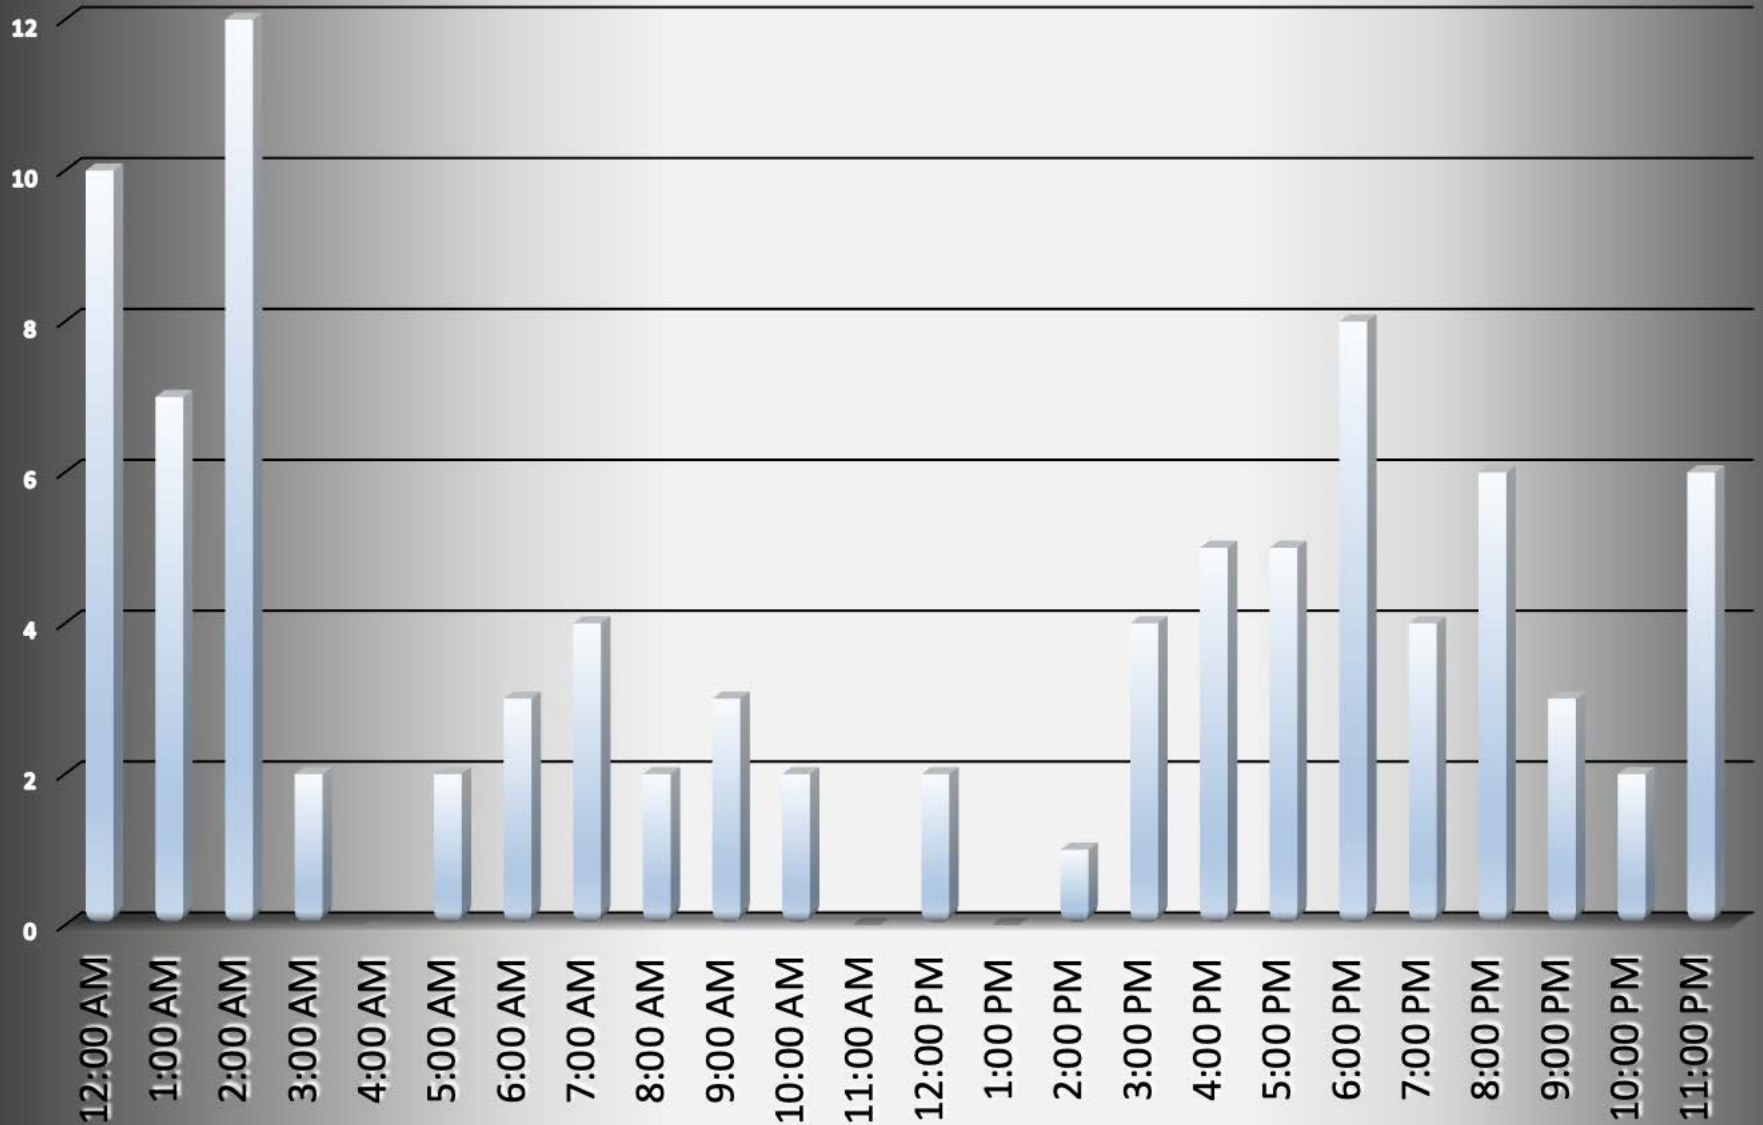

Kettering-2015

Arrests by hour of the day - 93 total