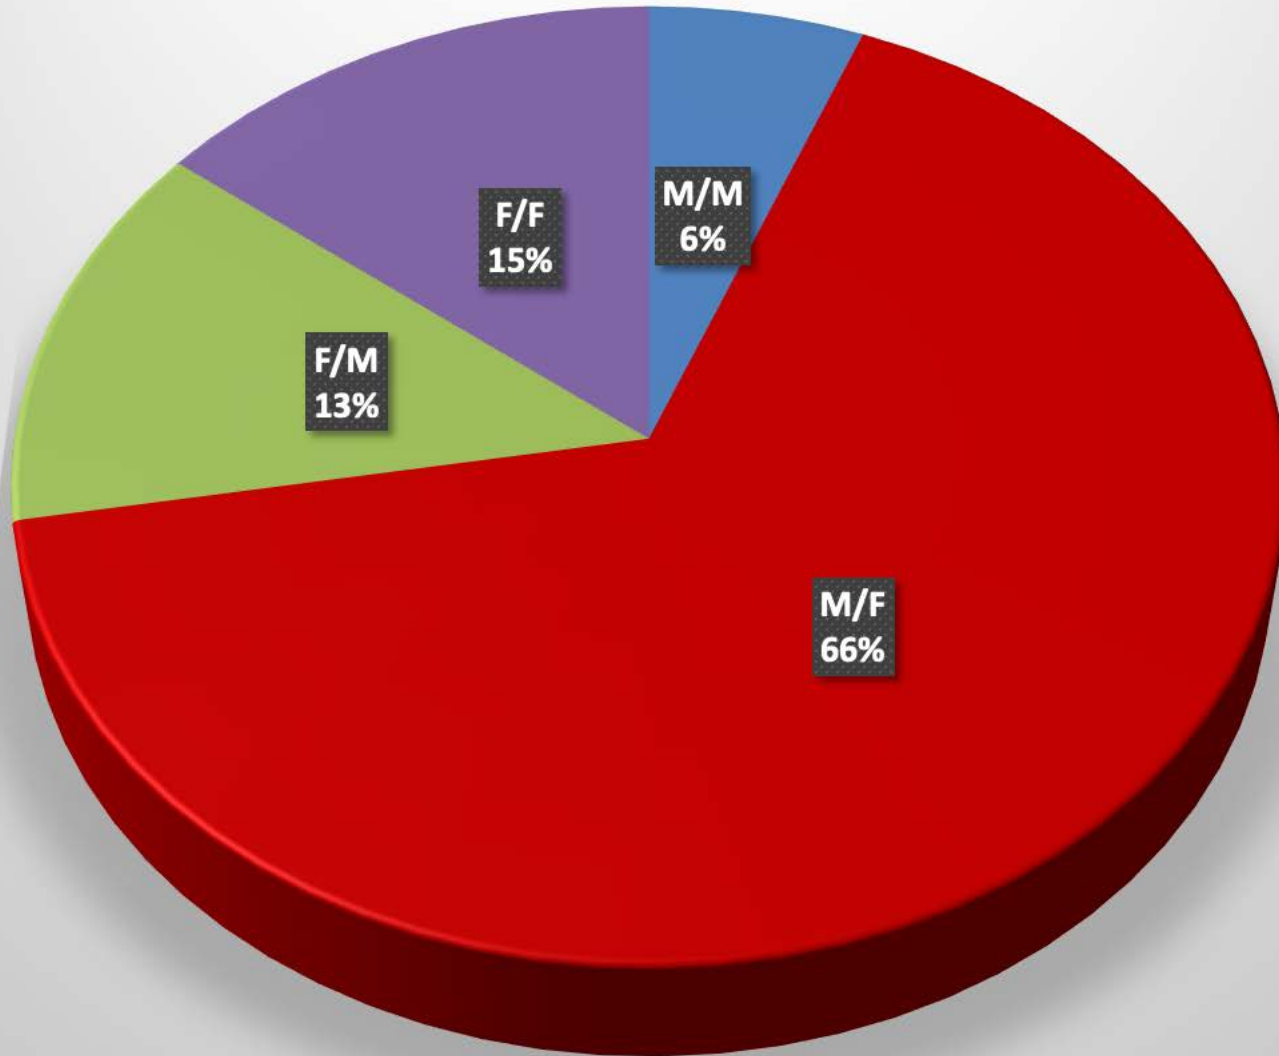

Kettering-2015
Arrestee/Complainant Sex - 93 total