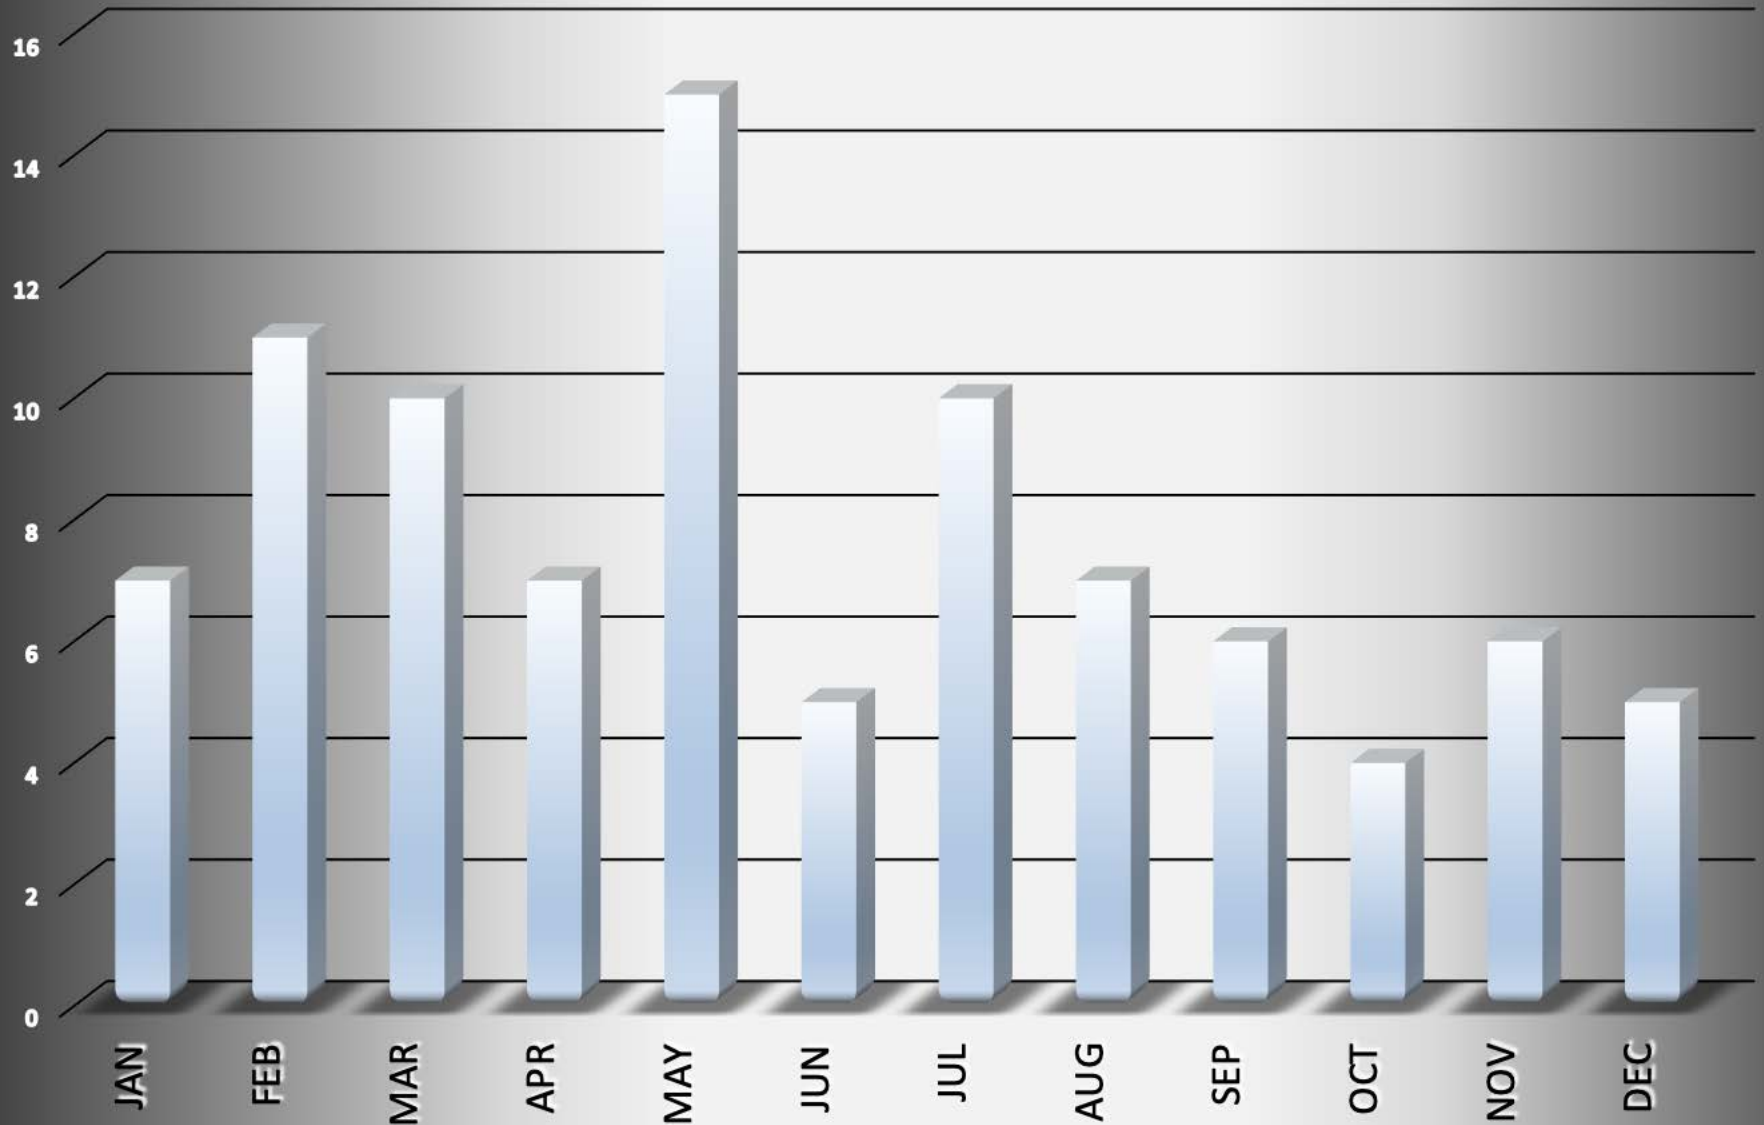

Kettering-2015

Arrests by Month - 93 total