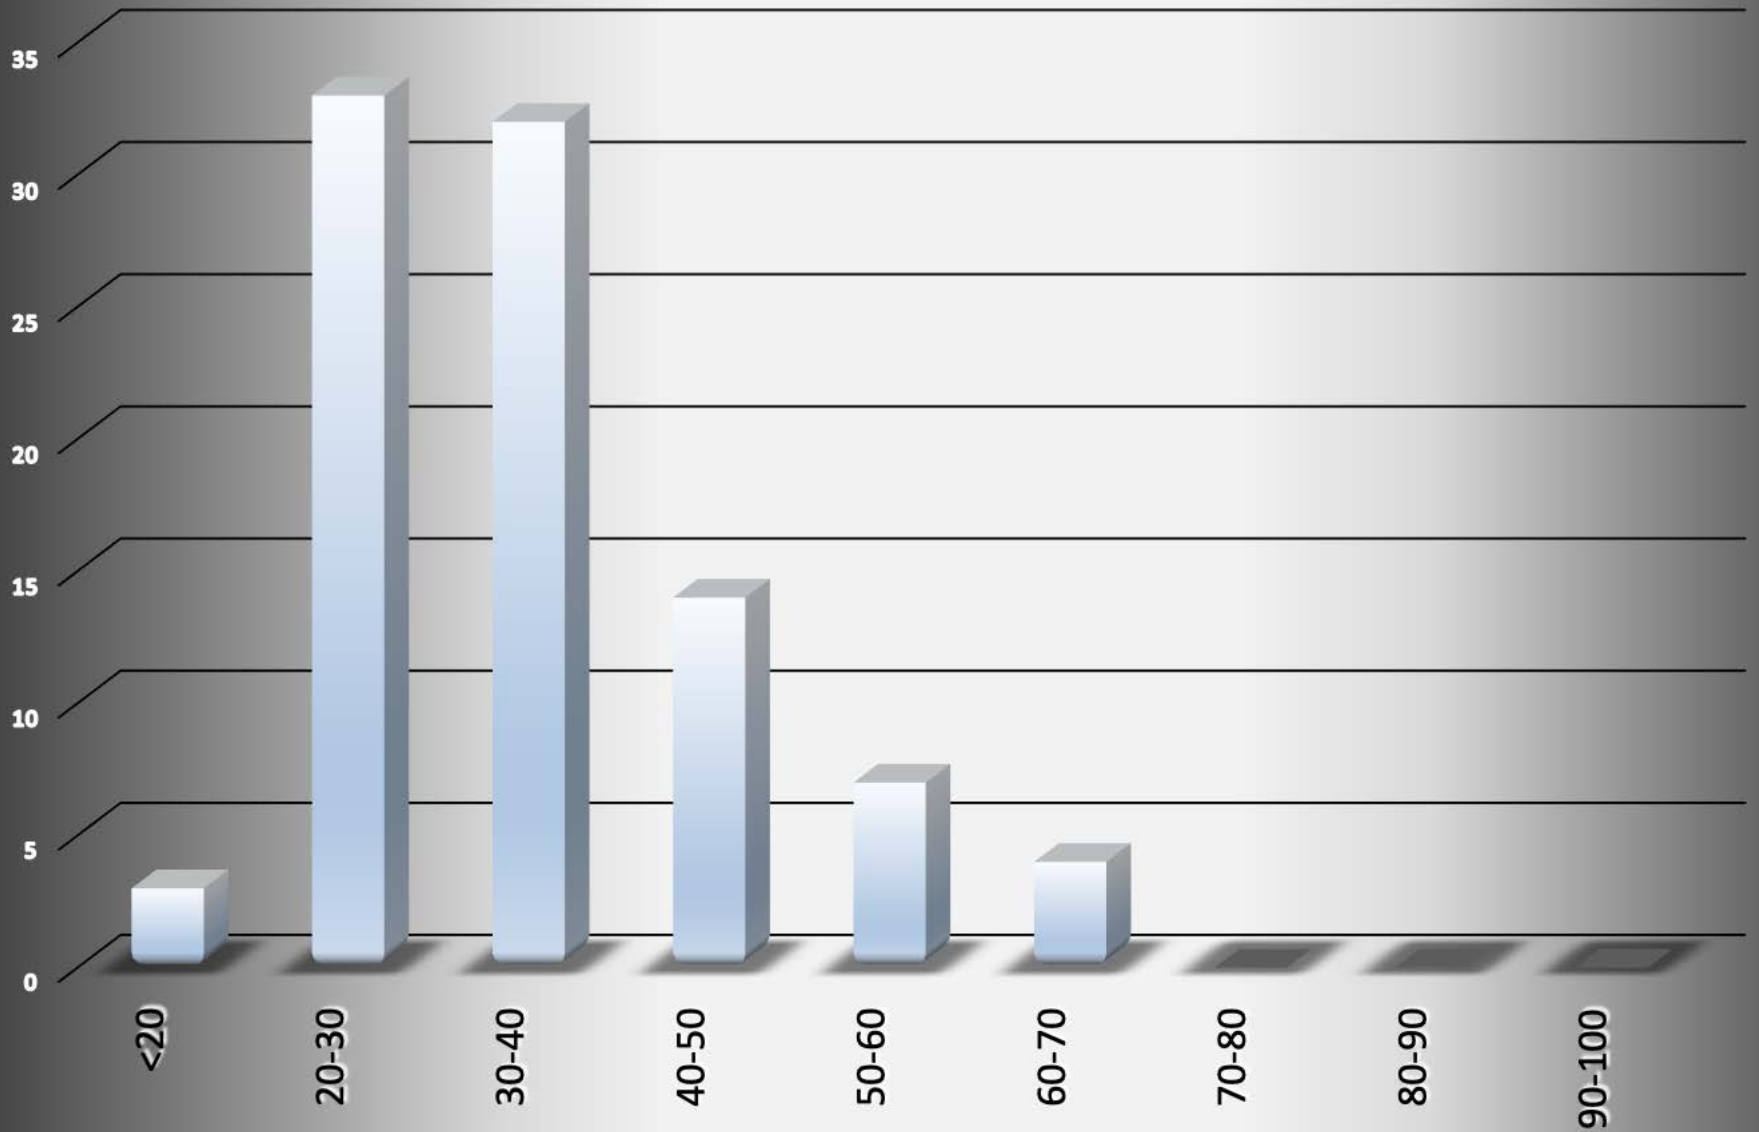

Kettering-2015 - 93 total incidents

Incident			Arrestee			Complainant		
Incident #	Date Reported	Time	Age	Race	Sex	Age	Race	Sex
201500032319	07/22/15	12:30 AM	33	B	M	22	W	F
201500033187	07/27/15	4:45 PM	23	W	M	21	W	F
201500033901	07/31/15	8:00 PM	31	W	M	28	W	F
201500035095	08/07/15	8:59 PM	57	W	M	45	W	F
201500035154	08/08/15	3:42 AM	43	W	M	37	W	F
201500036267	08/14/15	1:25 AM	23	B	F	20	B	F
201500036943	08/18/15	2:57 AM	39	W	F	34	W	F
201500037487	08/21/15	12:01 AM	53	W	M	N/A	N/A	N/A
201500038869	08/28/15	8:00 AM	27	B	M	16	W	M
201500039538	08/31/15	6:20 PM	27	W	M	50	W	F
201500039885	09/02/15	10:10 AM	39	W	M	42	W	F
201500039940	09/02/15	4:00 PM	44	W	M	50	W	F
201500042097	09/14/15	12:29 AM	56	W	F	43	W	F
201500042216	09/14/15	2:30 PM	28	W	M	34	W	F
201500044369	09/28/15	3:50 PM	60	W	M	62	W	F
201500044968	09/29/15	11:00 PM	37	W	M	33	W	F
201500047090	10/12/15	9:30 PM	33	W	M	63	W	M
201500048075	10/18/15	2:51 AM	36	W	M	31	W	F
201500048369	10/19/15	12:20 AM	18	W	M	54	W	F
201500048381	10/20/15	2:30 AM	27	W	M	32	W	F
201500050525	11/01/15	2:37 AM	26	W	F	27	W	M
201500050576	11/01/15	4:30 PM	20	W	M	N/A	N/A	N/A
201500050617	11/01/15	8:45 PM	36	W	M	29	W	F
201500051631	11/07/15	7:51 AM	34	B	M	25	W	F
201500052946	11/18/15	4:00 PM	68	W	M	70	W	F
201500055008	11/29/15	2:15 AM	37	W	F	36	N/A	M
201500056654	12/09/15	7:00 AM	33	B	M	53	B	M
201500056654	12/09/15	7:00 AM	48	B	F	48	B	F
201500056967	12/10/15	11:32 PM	25	W	M	21	W	F
201500057106	12/11/15	5:00 PM	32	W	M	22	W	F
201500057634	12/15/15	12:30 AM	53	B	M	44	W	F

Kettering-2015

Arrests by hour of the day - 93 total

Kettering-2015

Arrests by Month - 93 total

Kettering-2015

Age of Arrestee

Kettering-2015

Age of Complainant