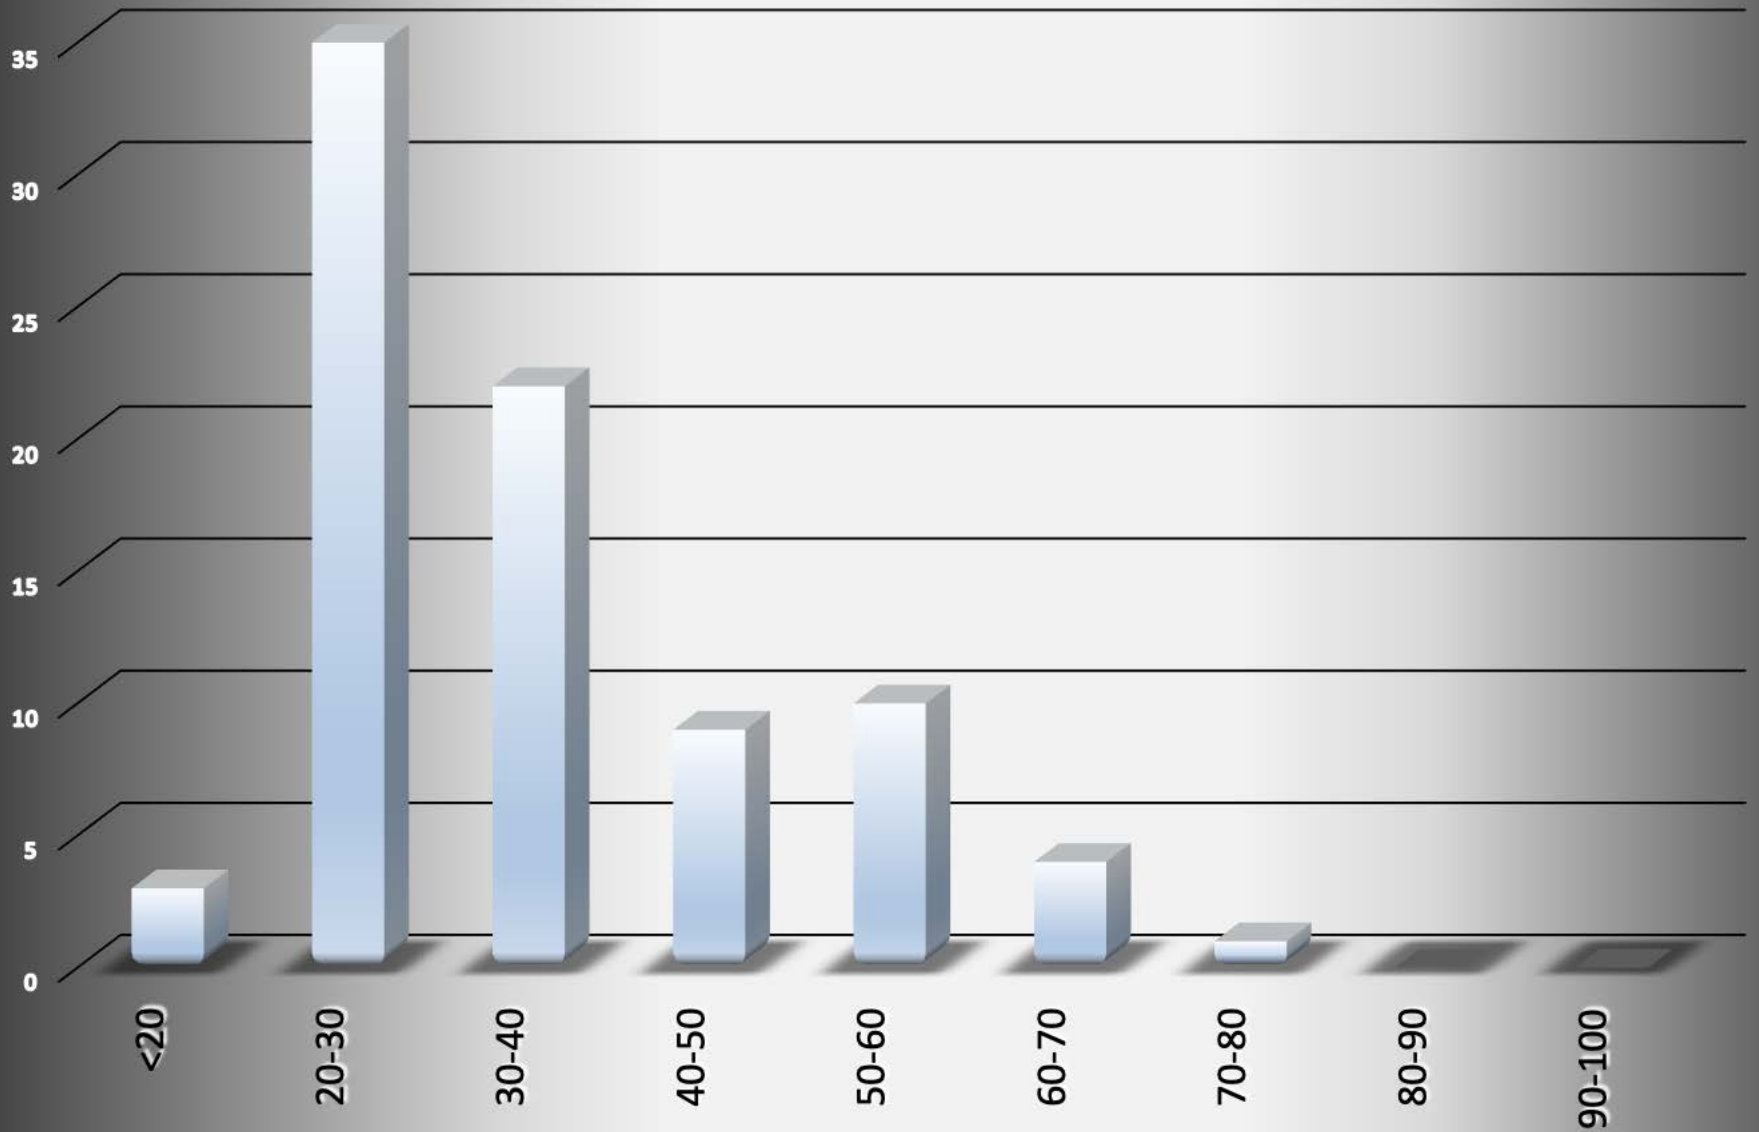

Kettering-2015 - 93 total incidents

Incident			Arrestee			Complainant		
Incident #	Date Reported	Time	Age	Race	Sex	Age	Race	Sex
201500032319	07/22/15	12:30 AM	33	B	M	22	W	F
201500033187	07/27/15	4:45 PM	23	W	M	21	W	F
201500033901	07/31/15	8:00 PM	31	W	M	28	W	F
201500035095	08/07/15	8:59 PM	57	W	M	45	W	F
201500035154	08/08/15	3:42 AM	43	W	M	37	W	F
201500036267	08/14/15	1:25 AM	23	B	F	20	B	F
201500036943	08/18/15	2:57 AM	39	W	F	34	W	F
201500037487	08/21/15	12:01 AM	53	W	M	N/A	N/A	N/A
201500038869	08/28/15	8:00 AM	27	B	M	16	W	M
201500039538	08/31/15	6:20 PM	27	W	M	50	W	F
201500039885	09/02/15	10:10 AM	39	W	M	42	W	F
201500039940	09/02/15	4:00 PM	44	W	M	50	W	F
201500042097	09/14/15	12:29 AM	56	W	F	43	W	F
201500042216	09/14/15	2:30 PM	28	W	M	34	W	F
201500044369	09/28/15	3:50 PM	60	W	M	62	W	F
201500044968	09/29/15	11:00 PM	37	W	M	33	W	F
201500047090	10/12/15	9:30 PM	33	W	M	63	W	M
201500048075	10/18/15	2:51 AM	36	W	M	31	W	F
201500048369	10/19/15	12:20 AM	18	W	M	54	W	F
201500048381	10/20/15	2:30 AM	27	W	M	32	W	F
201500050525	11/01/15	2:37 AM	26	W	F	27	W	M
201500050576	11/01/15	4:30 PM	20	W	M	N/A	N/A	N/A
201500050617	11/01/15	8:45 PM	36	W	M	29	W	F
201500051631	11/07/15	7:51 AM	34	B	M	25	W	F
201500052946	11/18/15	4:00 PM	68	W	M	70	W	F
201500055008	11/29/15	2:15 AM	37	W	F	36	N/A	M
201500056654	12/09/15	7:00 AM	33	B	M	53	B	M
201500056654	12/09/15	7:00 AM	48	B	F	48	B	F
201500056967	12/10/15	11:32 PM	25	W	M	21	W	F
201500057106	12/11/15	5:00 PM	32	W	M	22	W	F
201500057634	12/15/15	12:30 AM	53	B	M	44	W	F

Kettering-2015

Arrests by hour of the day - 93 total

Kettering-2015

Arrests by Month - 93 total

Kettering-2015

Age of Arrestee

Kettering-2015

Age of Complainant