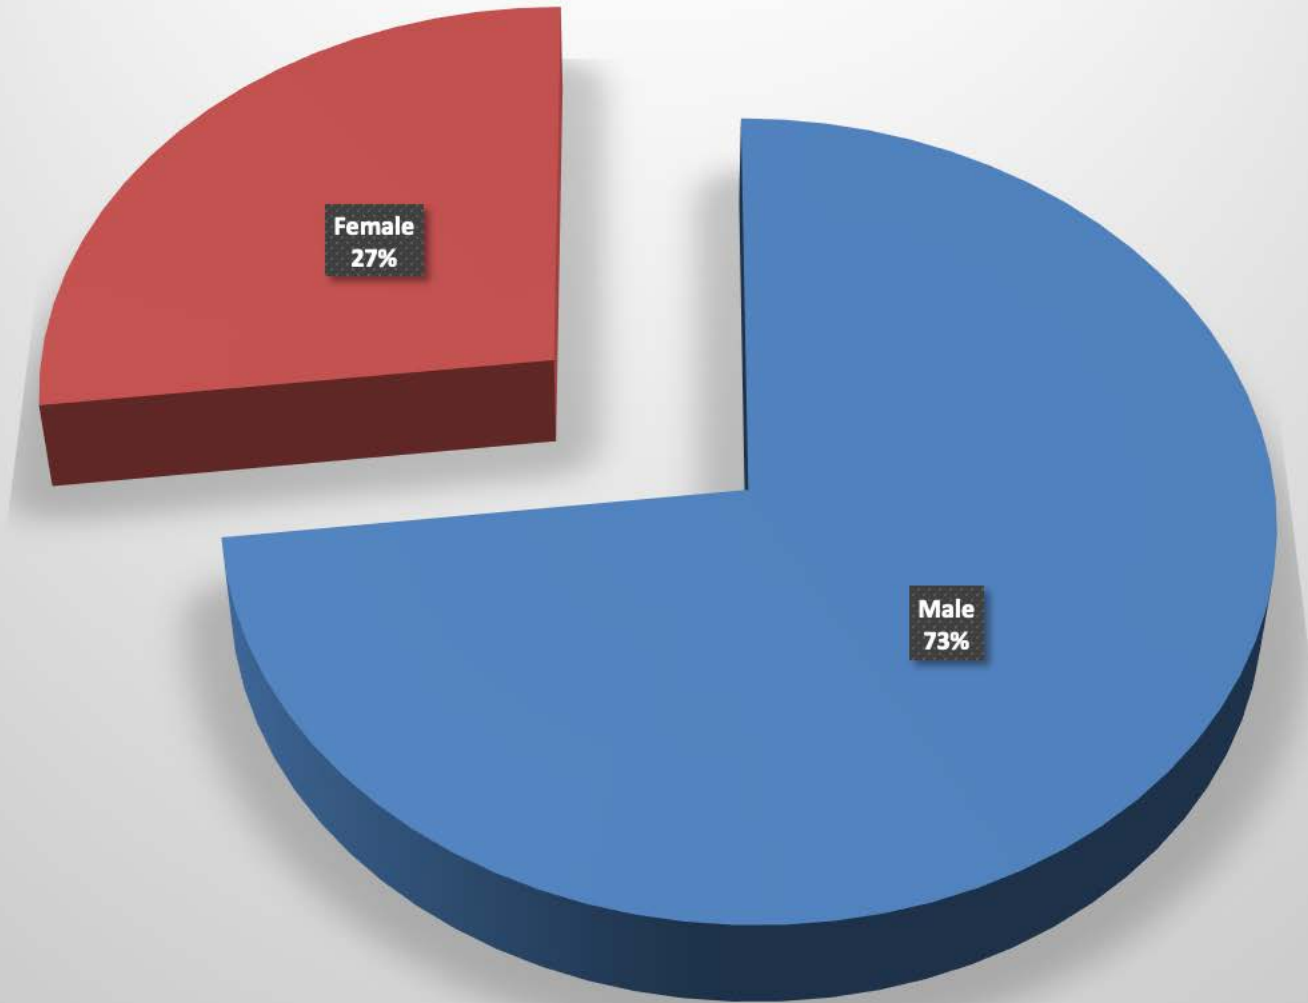

Kettering-2015 - 93 total incidents

Incident			Arrestee			Complainant		
Incident #	Date Reported	Time	Age	Race	Sex	Age	Race	Sex
201500032319	07/22/15	12:30 AM	33	B	M	22	W	F
201500033187	07/27/15	4:45 PM	23	W	M	21	W	F
201500033901	07/31/15	8:00 PM	31	W	M	28	W	F
201500035095	08/07/15	8:59 PM	57	W	M	45	W	F
201500035154	08/08/15	3:42 AM	43	W	M	37	W	F
201500036267	08/14/15	1:25 AM	23	B	F	20	B	F
201500036943	08/18/15	2:57 AM	39	W	F	34	W	F
201500037487	08/21/15	12:01 AM	53	W	M	N/A	N/A	N/A
201500038869	08/28/15	8:00 AM	27	B	M	16	W	M
201500039538	08/31/15	6:20 PM	27	W	M	50	W	F
201500039885	09/02/15	10:10 AM	39	W	M	42	W	F
201500039940	09/02/15	4:00 PM	44	W	M	50	W	F
201500042097	09/14/15	12:29 AM	56	W	F	43	W	F
201500042216	09/14/15	2:30 PM	28	W	M	34	W	F
201500044369	09/28/15	3:50 PM	60	W	M	62	W	F
201500044968	09/29/15	11:00 PM	37	W	M	33	W	F
201500047090	10/12/15	9:30 PM	33	W	M	63	W	M
201500048075	10/18/15	2:51 AM	36	W	M	31	W	F
201500048369	10/19/15	12:20 AM	18	W	M	54	W	F
201500048381	10/20/15	2:30 AM	27	W	M	32	W	F
201500050525	11/01/15	2:37 AM	26	W	F	27	W	M
201500050576	11/01/15	4:30 PM	20	W	M	N/A	N/A	N/A
201500050617	11/01/15	8:45 PM	36	W	M	29	W	F
201500051631	11/07/15	7:51 AM	34	B	M	25	W	F
201500052946	11/18/15	4:00 PM	68	W	M	70	W	F
201500055008	11/29/15	2:15 AM	37	W	F	36	N/A	M
201500056654	12/09/15	7:00 AM	33	B	M	53	B	M
201500056654	12/09/15	7:00 AM	48	B	F	48	B	F
201500056967	12/10/15	11:32 PM	25	W	M	21	W	F
201500057106	12/11/15	5:00 PM	32	W	M	22	W	F
201500057634	12/15/15	12:30 AM	53	B	M	44	W	F

Kettering-2015

Arrests by hour of the day - 93 total

Kettering-2015

Arrests by Month - 93 total

Kettering-2015

Age of Arrestee

Kettering-2015

Age of Complainant

Kettering-2015
Arrestee/Complainant Sex - 93 total

Kettering-2015 Sex of Arrestees

Kettering-2015

Sex of Complainants