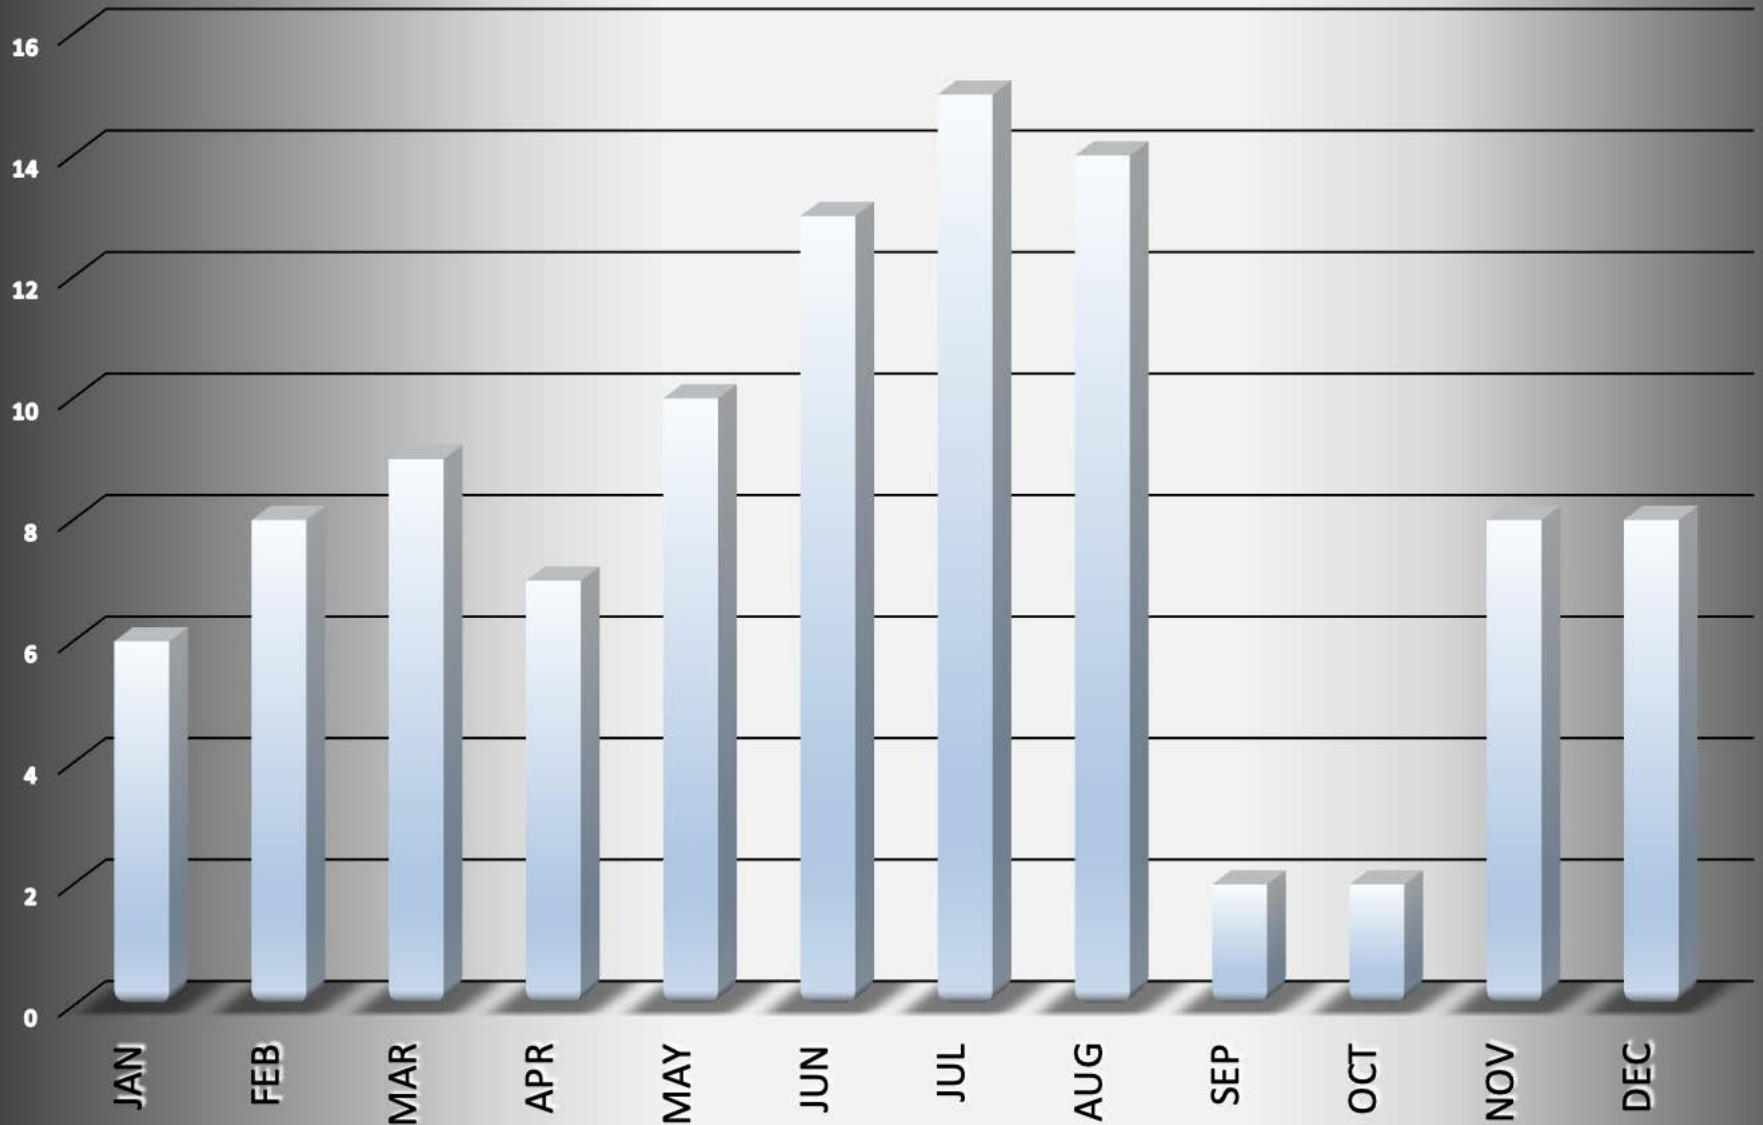

Kettering-2014

Arrests by Month - 102 total