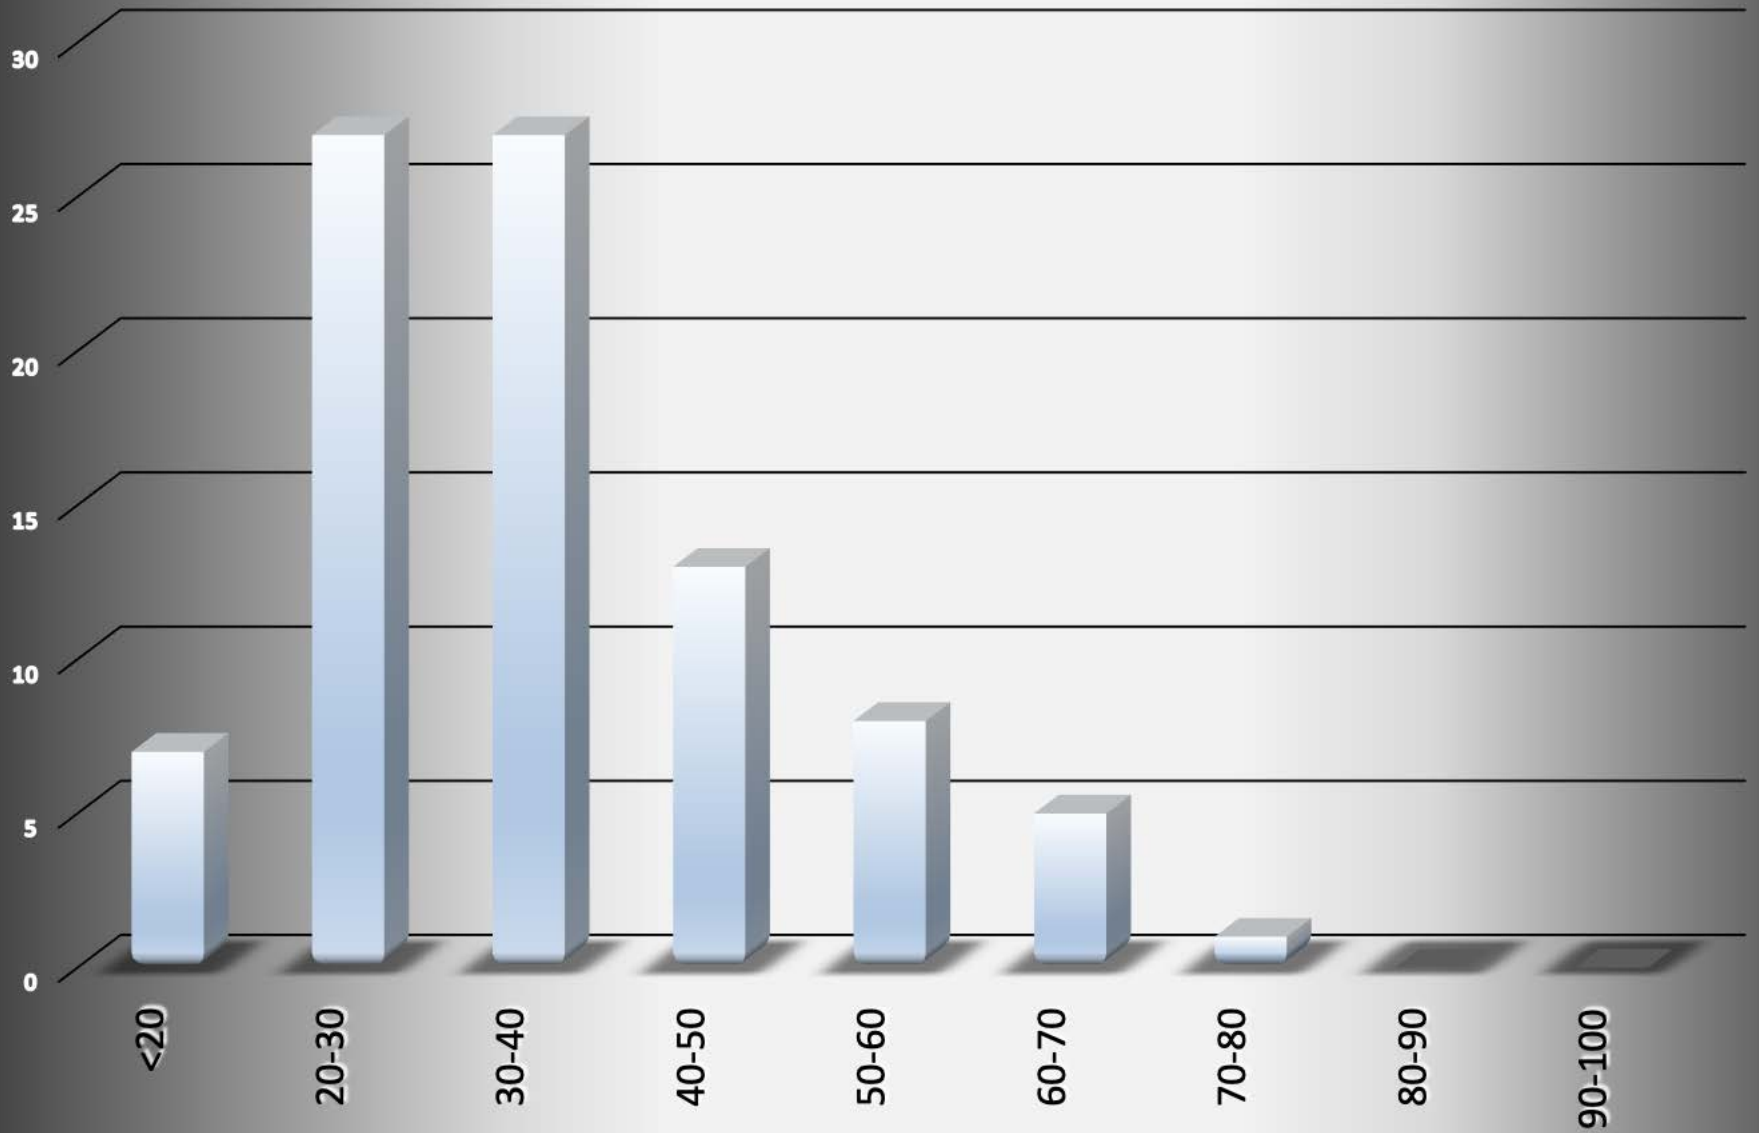

Kettering-2014

Age of Complainant