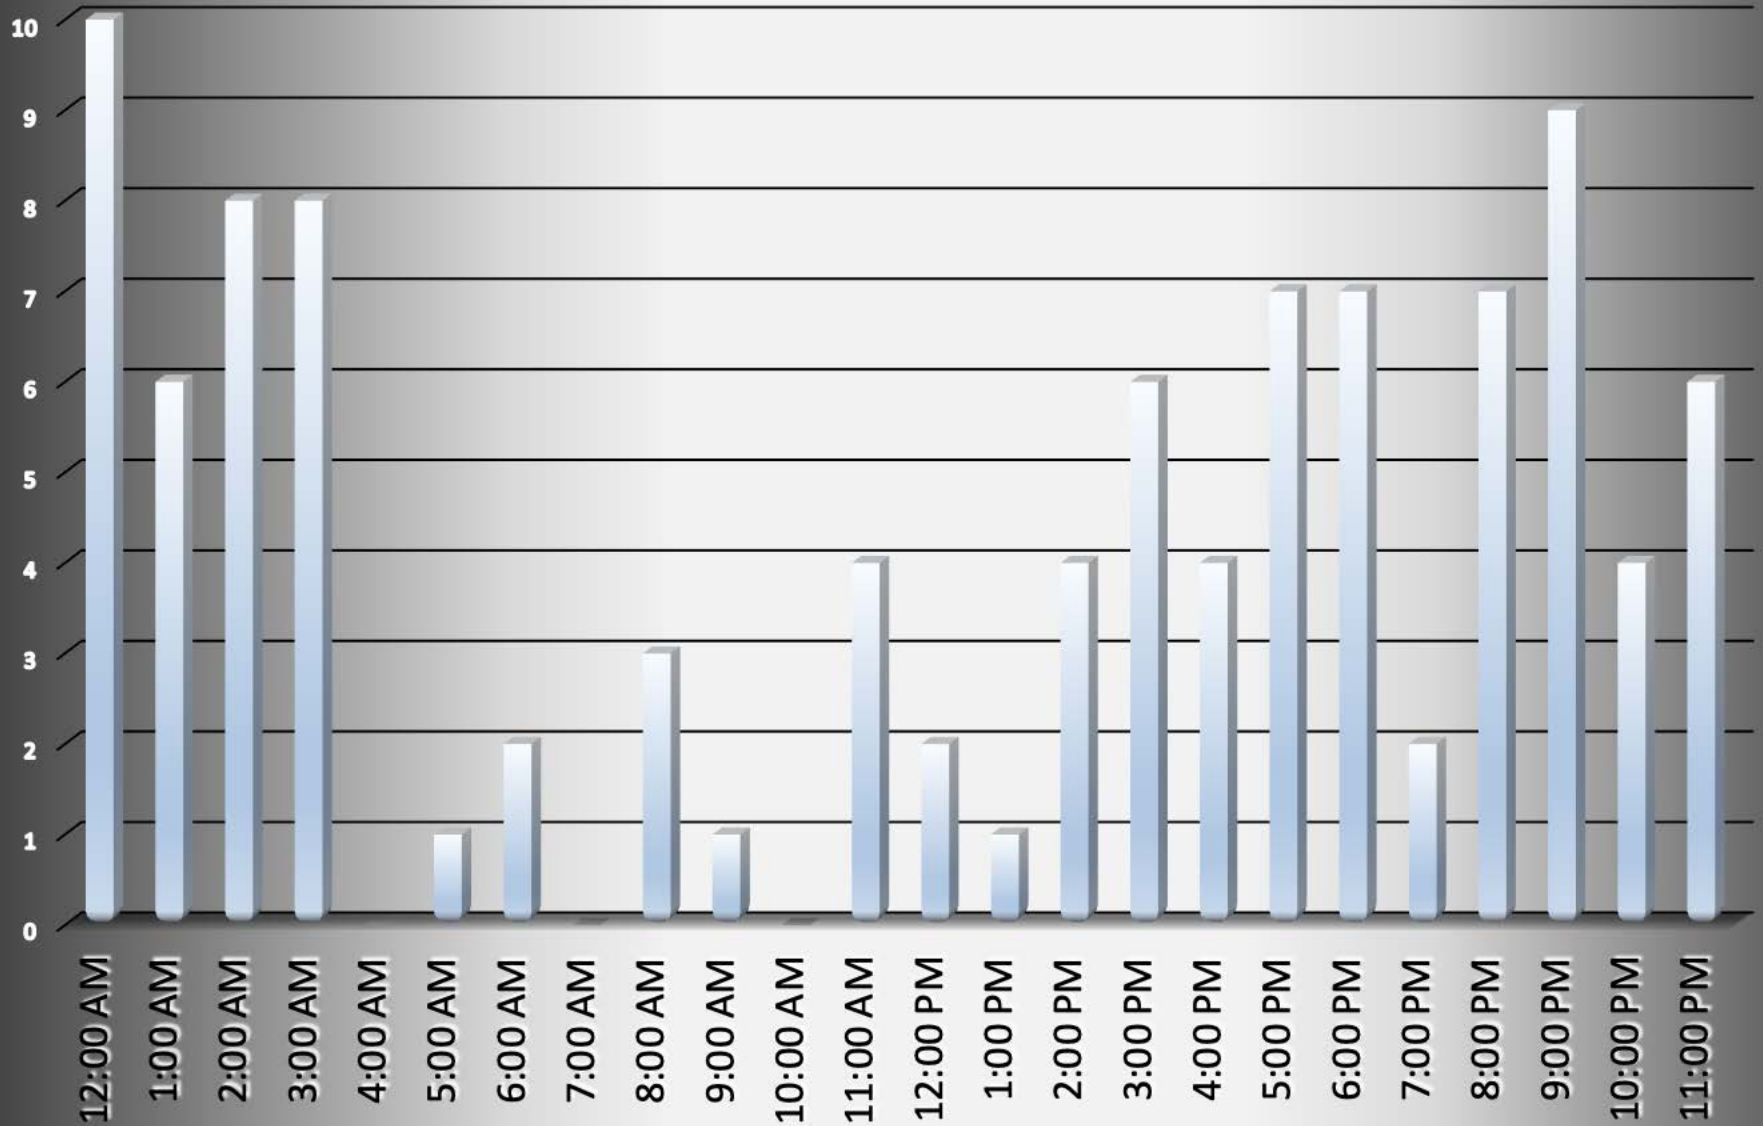

Kettering-2014

Arrests by hour of the day - 102 total