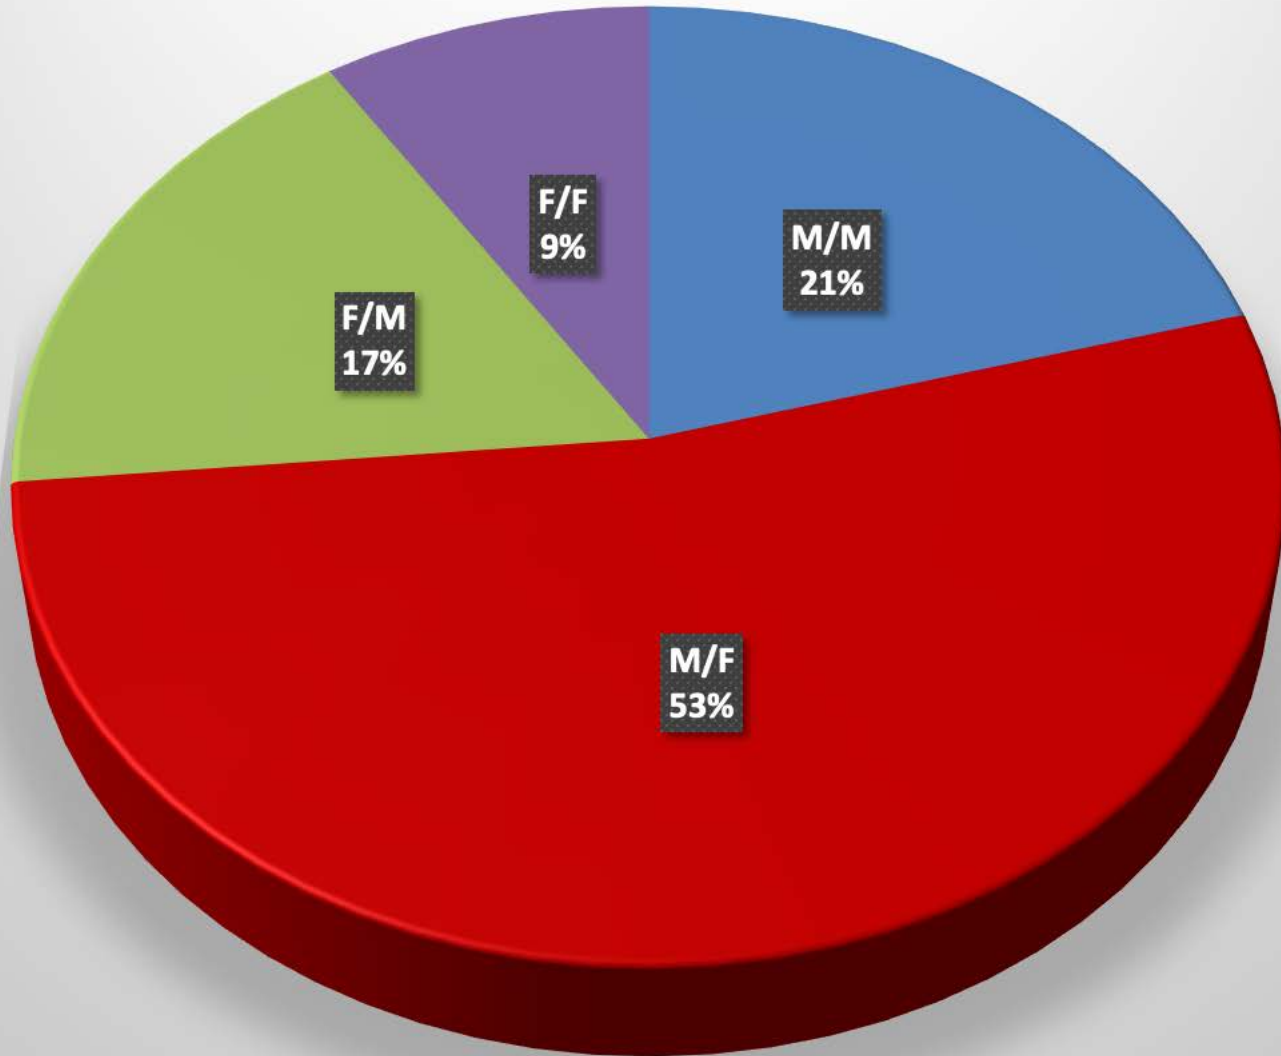

## Age of Arrestee

## Age of Complainant

**Kettering-2014**  
**Arrestee/Complainant Sex - 102 total**