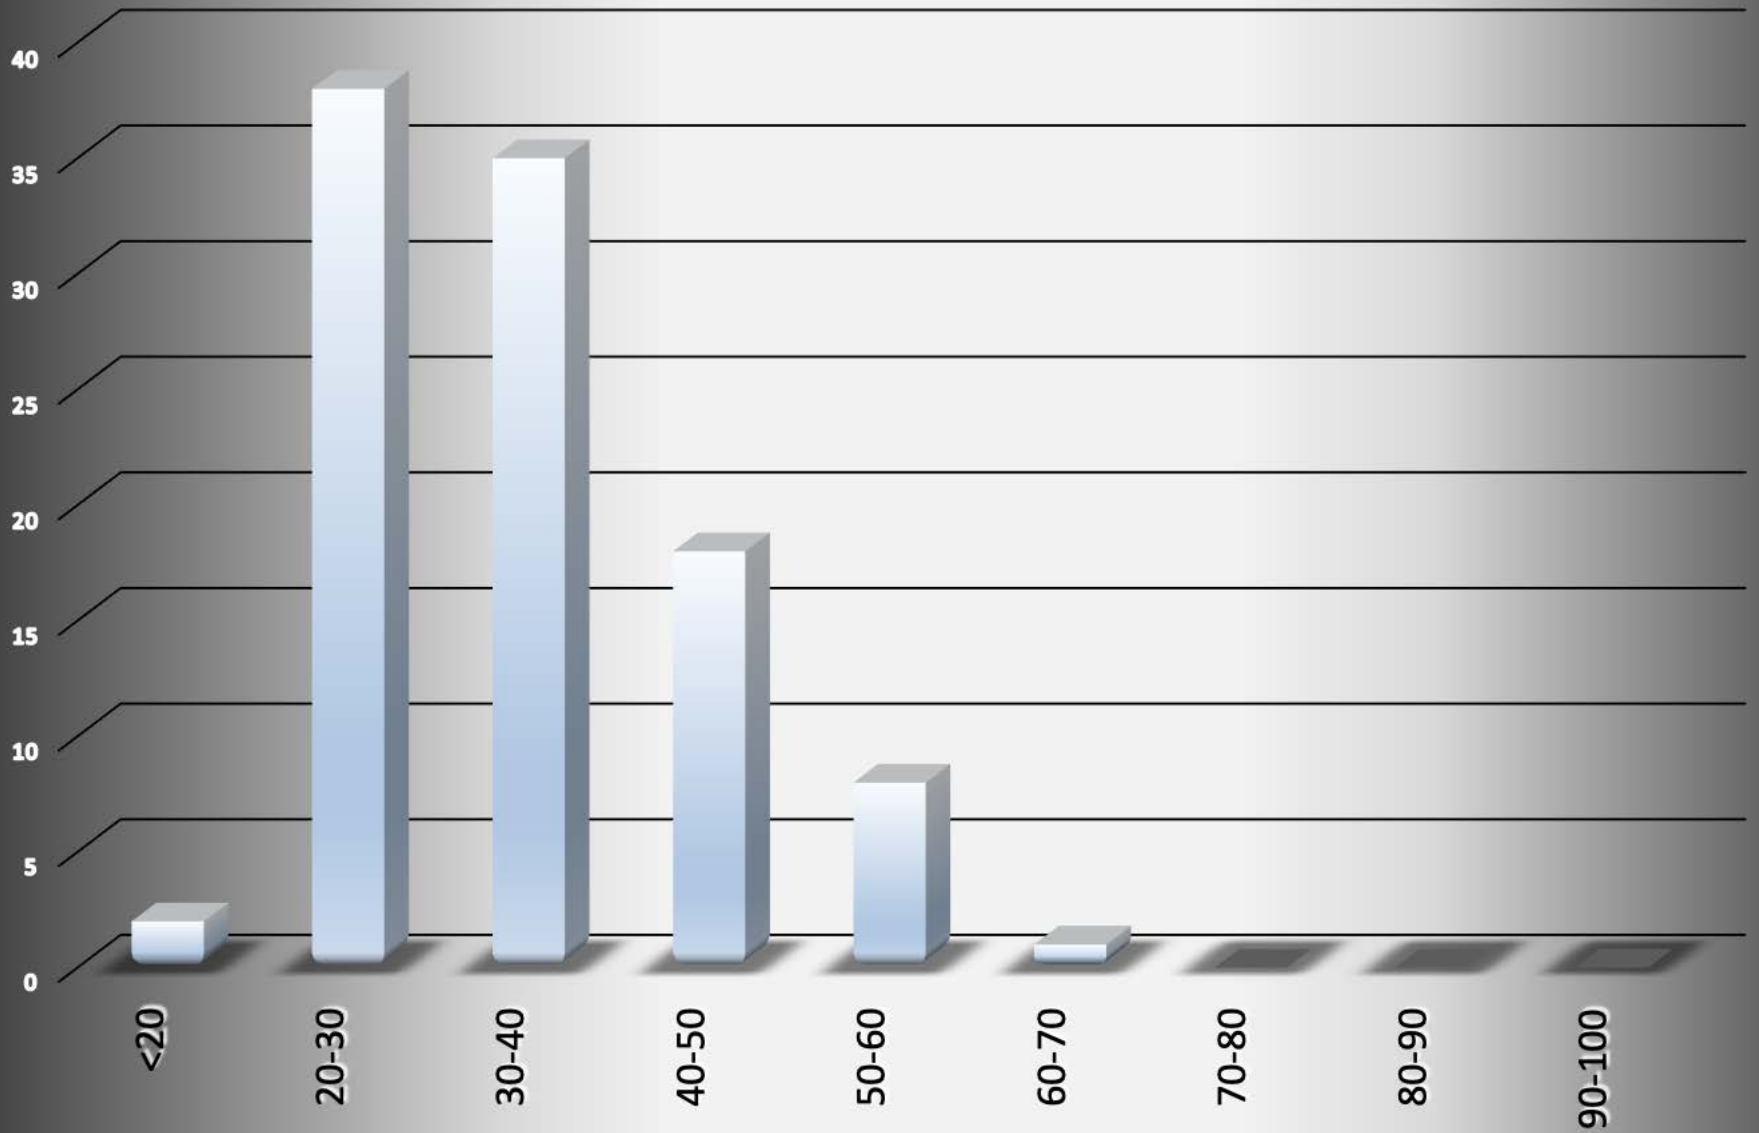

Kettering-2014

Age of Arrestee