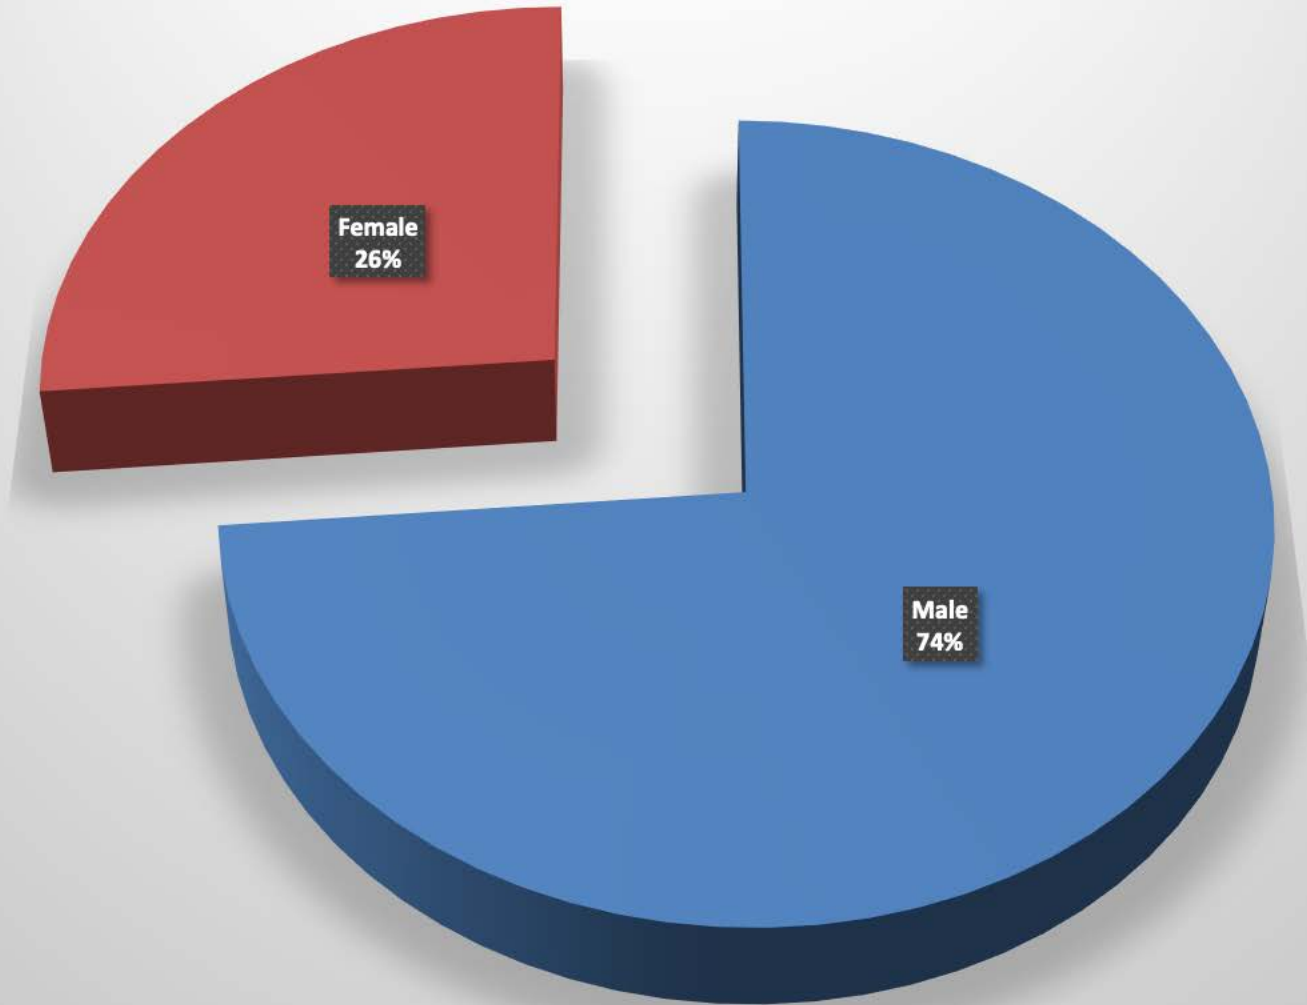

Kettering-2013 Sex of Arrestees