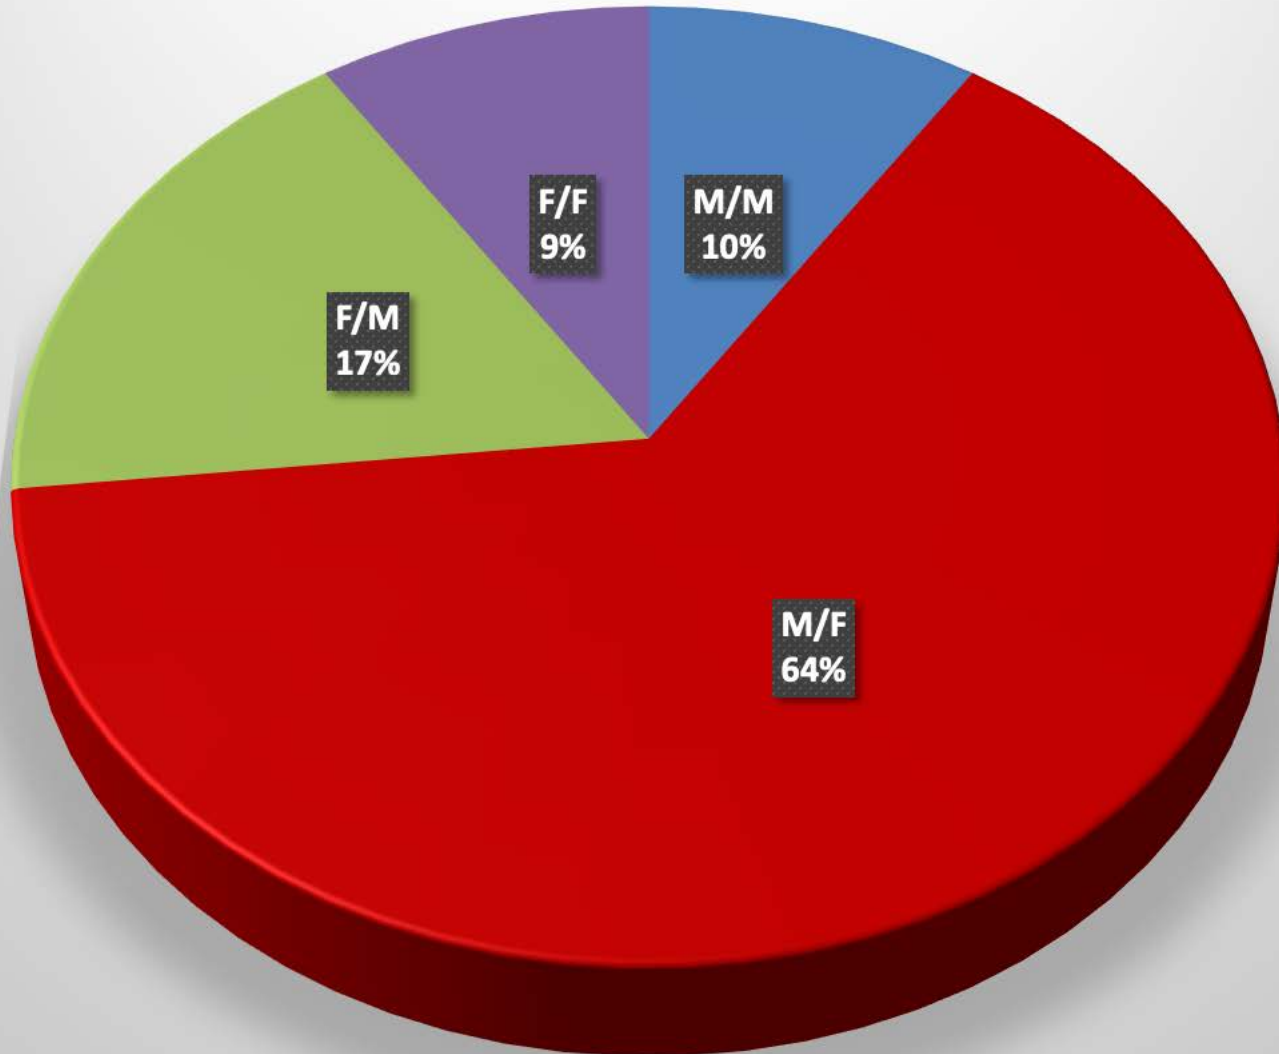

Kettering-2013 - 76 total incidents

Incident			Arrestee			Complainant		
Incident #	Date Reported	Time	Age	Race	Sex	Age	Race	Sex
201300055041	10/29/13	6:00 PM	31	W	M	24	W	F
201300055178	10/31/13	6:31 PM	36	W	M	41	W	F
201300054506	11/01/13	4:45 PM	24	B	M	22	B	F
201300056475	11/07/13	4:45 PM	37	W	F	38	W	M
201300044505	11/07/13	5:00 PM	26	W	F	52	W	F
201300054500	11/13/13	6:50 PM	25	W	M	29	W	F
201300057722	11/15/13	1:22 AM	49	W	F	49	W	M
201300058053	11/18/13	6:39 PM	52	W	M	42	W	F
201300058923	11/22/13	9:30 AM	26	W	M	21	W	F
201300055329	11/24/13	11:23 AM	22	B	M	20	B	F
201300061305	12/07/13	5:00 PM	28	W	M	23	W	M
201300061841	12/11/13	11:30 AM	40	W	M	29	W	F
201300061384	12/14/13	3:57 AM	40	B	M	33	B	F
201300062427	12/15/13	1:15 PM	22	W	M	21	U	F

Kettering-2013

Arrests by hour of the day - 76 total

Kettering-2013

Arrests by Month - 76 total

Kettering-2013

Age of Arrestee

Kettering-2013

Age of Complainant

Kettering-2013
Arrestee/Complainant Sex - 76 total

Kettering-2013 Sex of Arrestees

Kettering-2013

Sex of Complainants