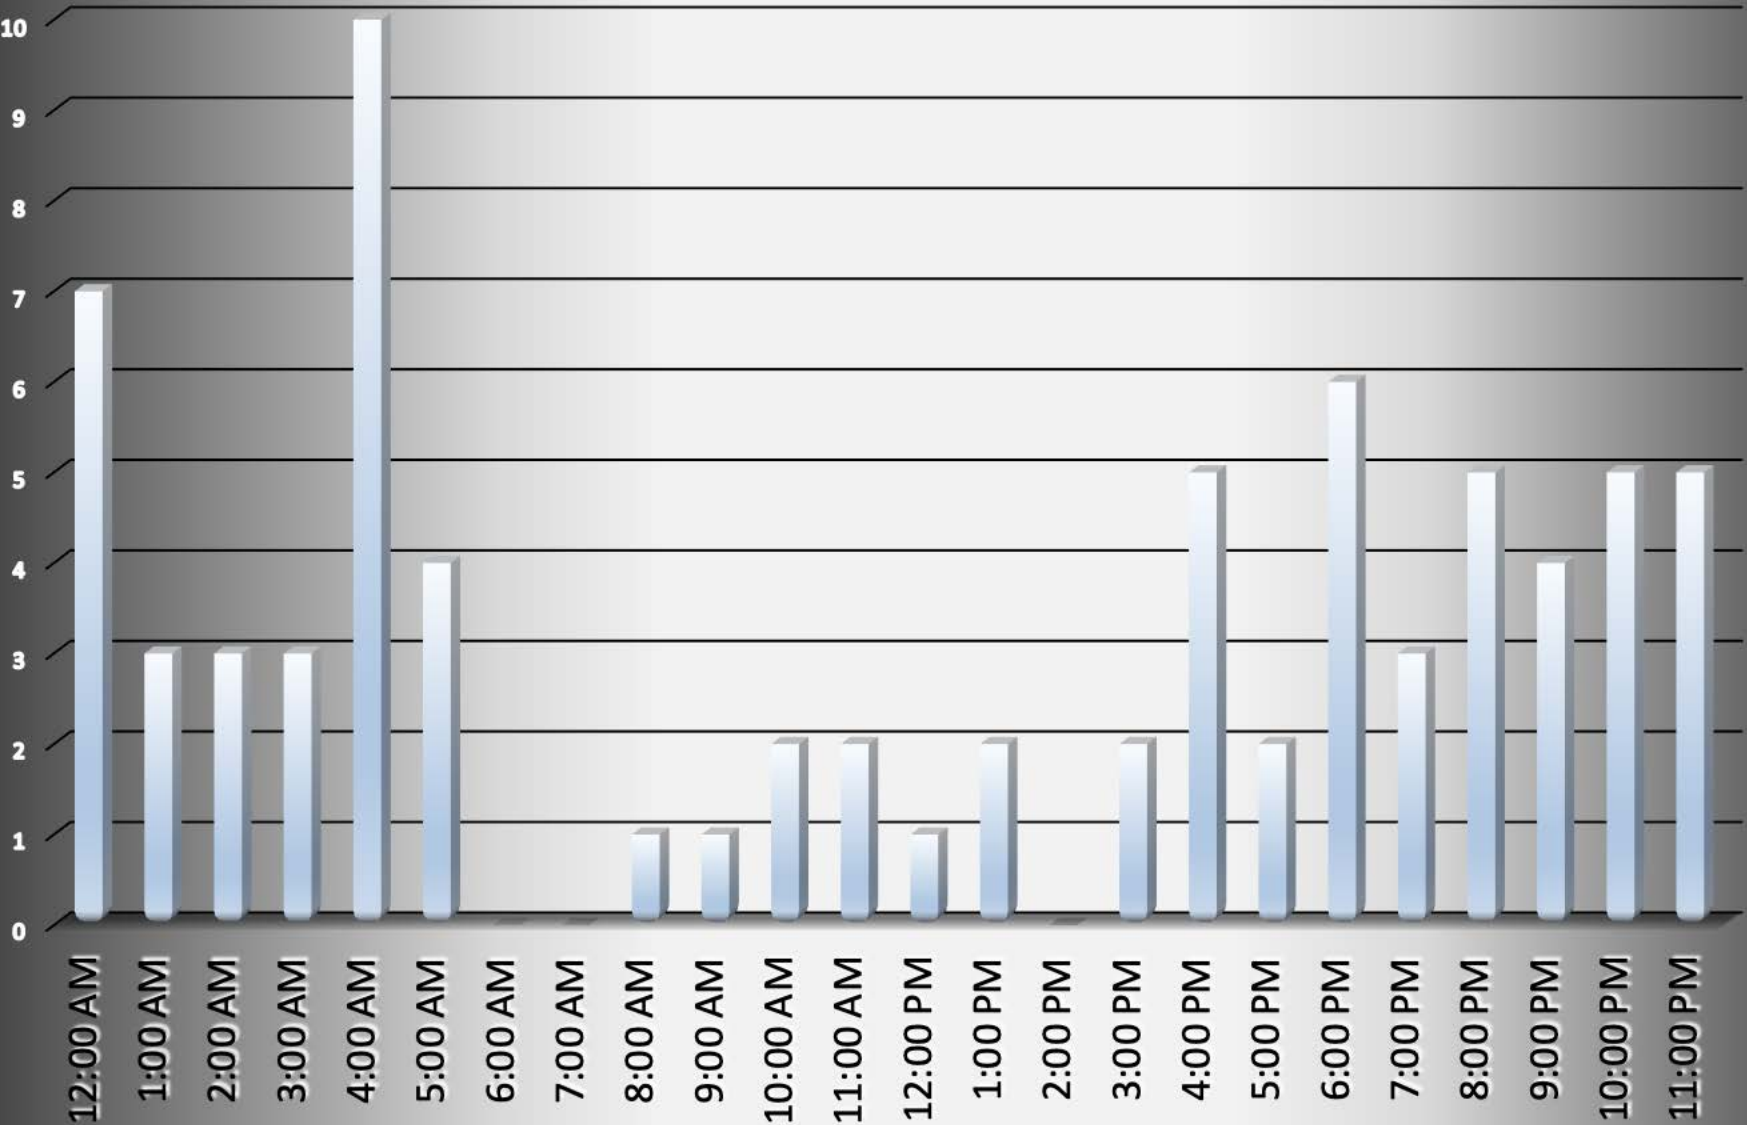

Kettering-2013

Arrests by hour of the day - 76 total