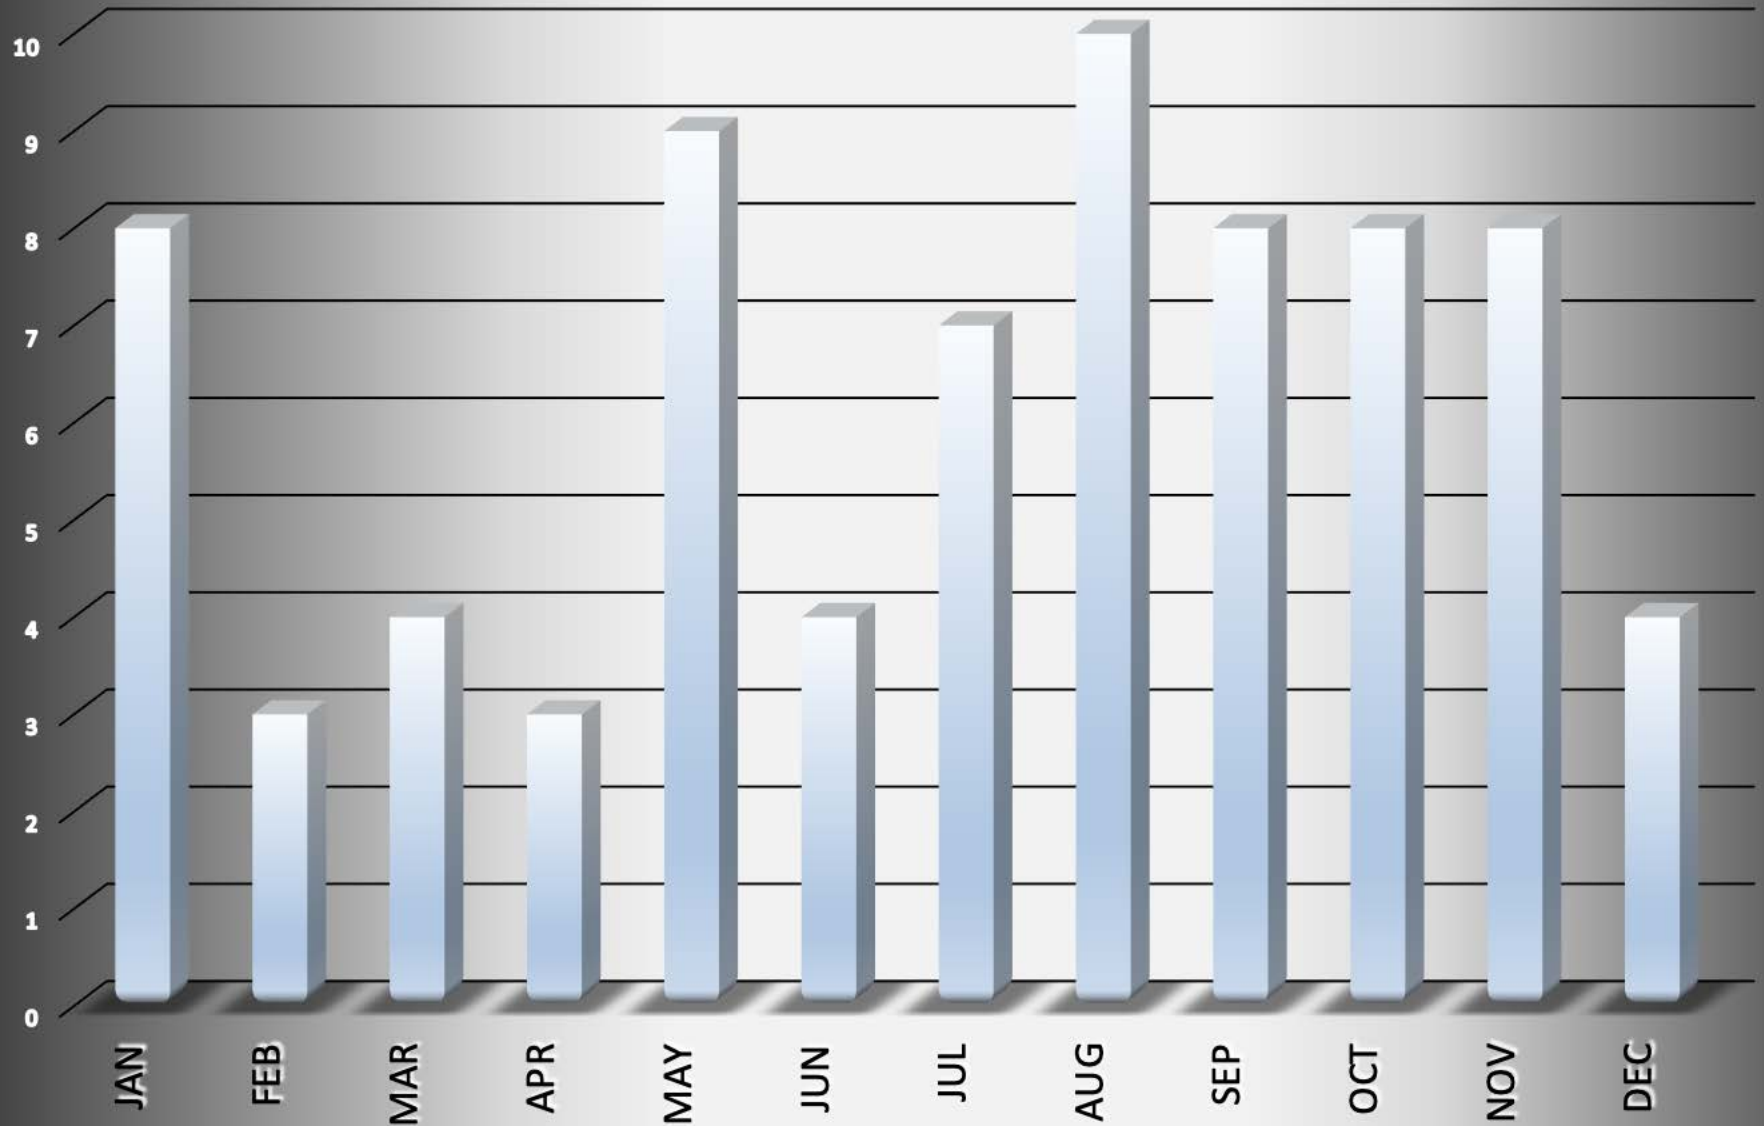

Kettering-2013

Arrests by Month - 76 total