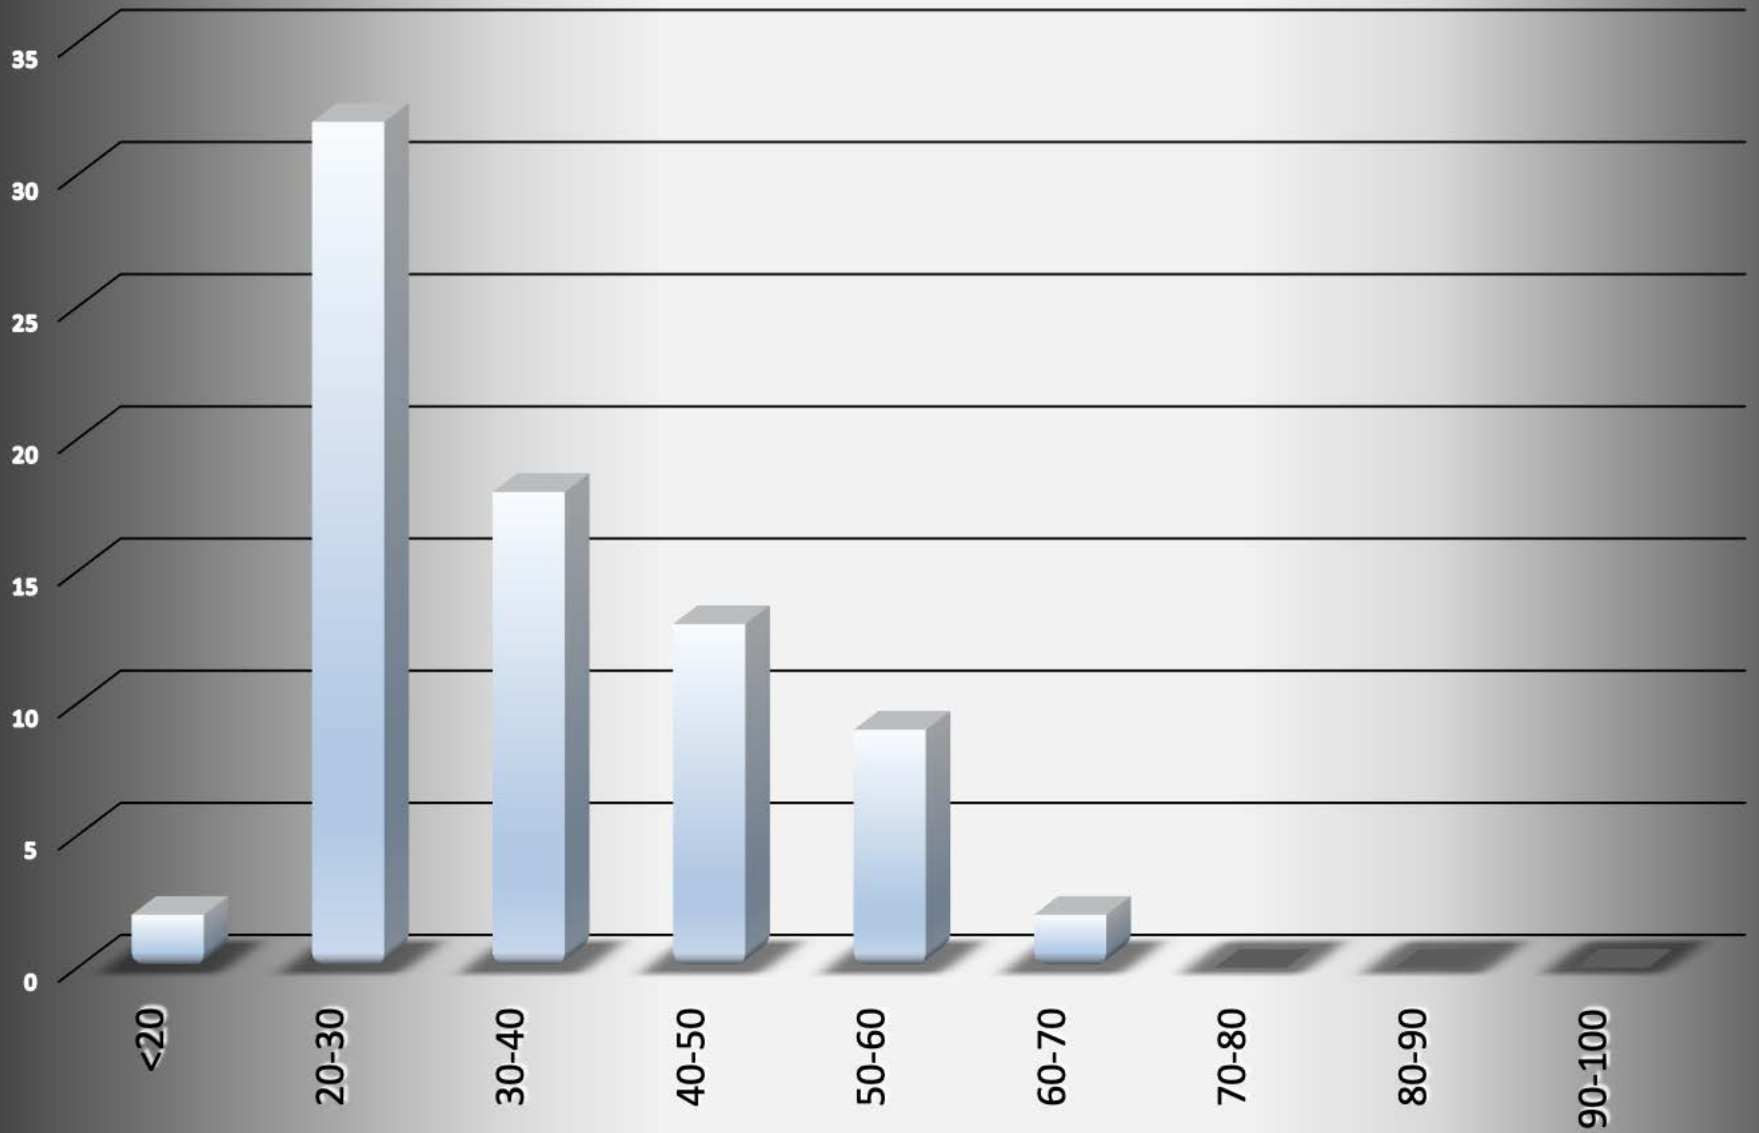

Kettering-2013 - 76 total incidents

Incident			Arrestee			Complainant		
Incident #	Date Reported	Time	Age	Race	Sex	Age	Race	Sex
201300055041	10/29/13	6:00 PM	31	W	M	24	W	F
201300055178	10/31/13	6:31 PM	36	W	M	41	W	F
201300054506	11/01/13	4:45 PM	24	B	M	22	B	F
201300056475	11/07/13	4:45 PM	37	W	F	38	W	M
201300044505	11/07/13	5:00 PM	26	W	F	52	W	F
201300054500	11/13/13	6:50 PM	25	W	M	29	W	F
201300057722	11/15/13	1:22 AM	49	W	F	49	W	M
201300058053	11/18/13	6:39 PM	52	W	M	42	W	F
201300058923	11/22/13	9:30 AM	26	W	M	21	W	F
201300055329	11/24/13	11:23 AM	22	B	M	20	B	F
201300061305	12/07/13	5:00 PM	28	W	M	23	W	M
201300061841	12/11/13	11:30 AM	40	W	M	29	W	F
201300061384	12/14/13	3:57 AM	40	B	M	33	B	F
201300062427	12/15/13	1:15 PM	22	W	M	21	U	F

Kettering-2013

Arrests by hour of the day - 76 total

Kettering-2013

Arrests by Month - 76 total

Kettering-2013

Age of Arrestee

Kettering-2013

Age of Complainant