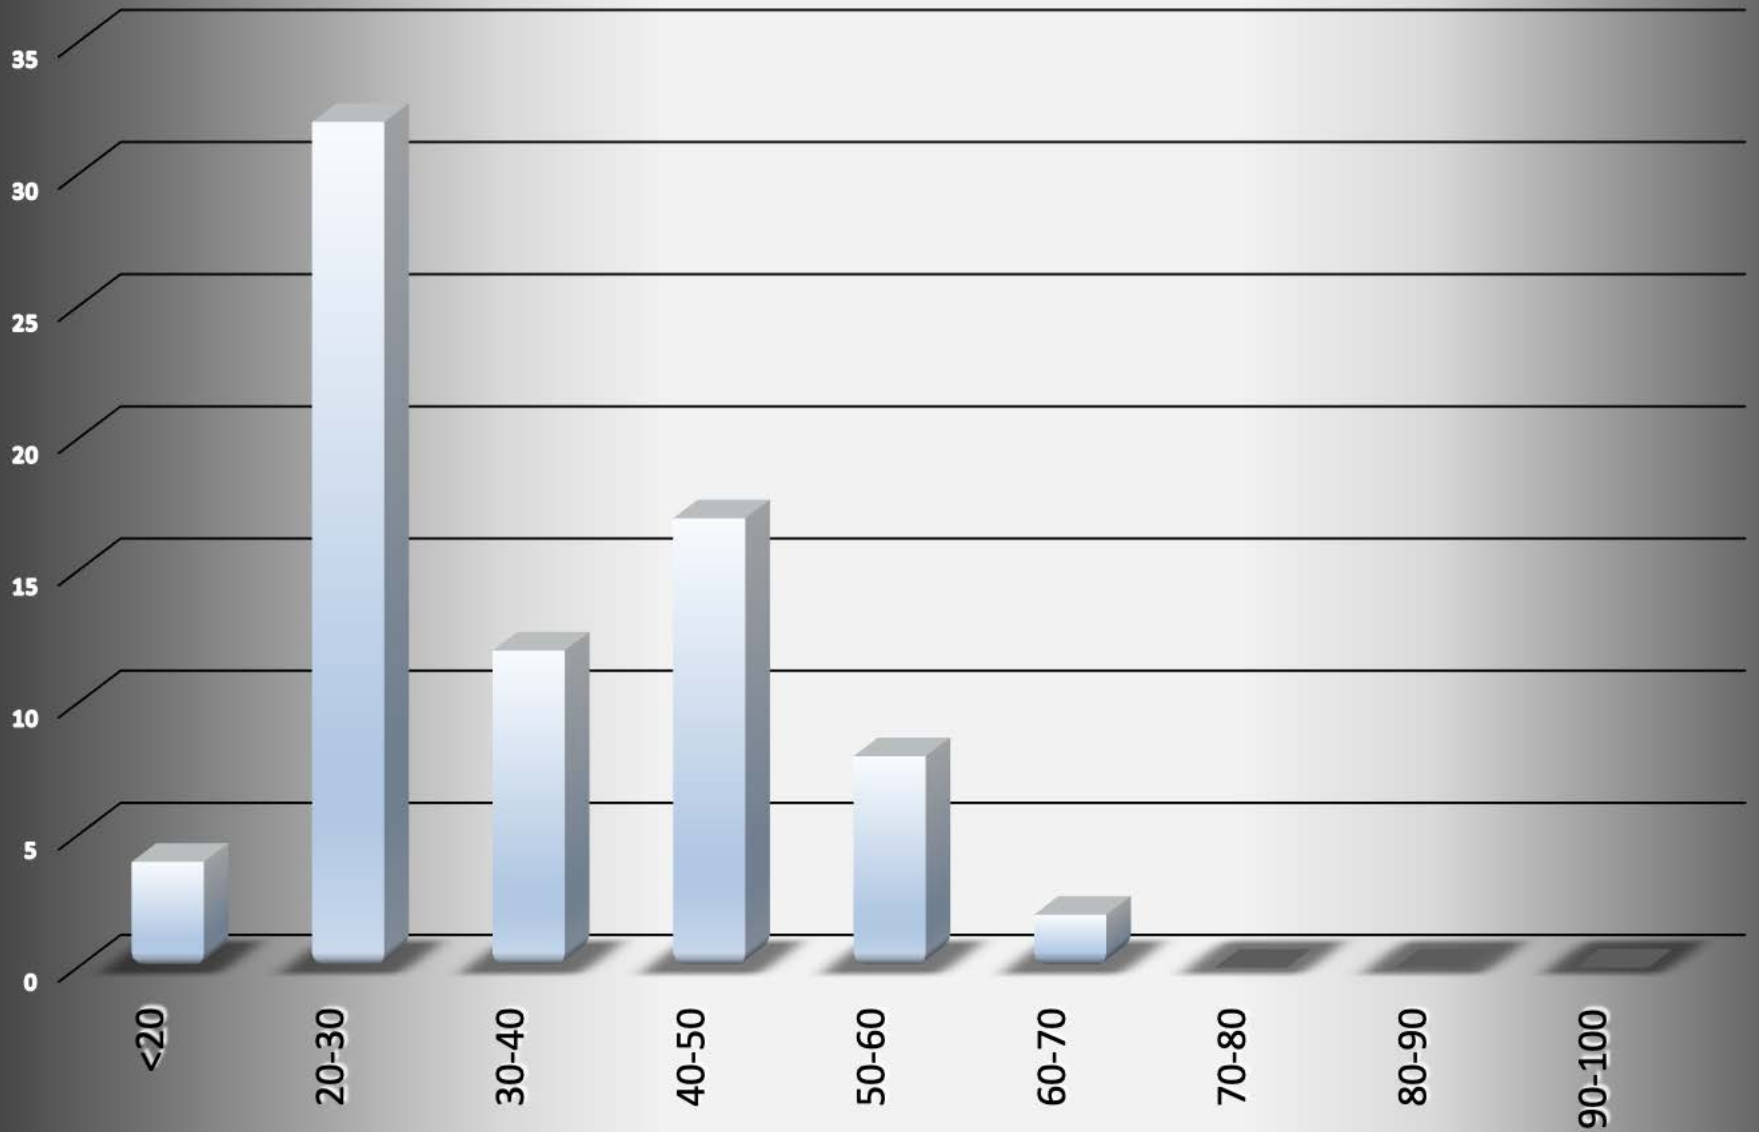

Kettering-2013 - 76 total incidents

Incident			Arrestee			Complainant		
Incident #	Date Reported	Time	Age	Race	Sex	Age	Race	Sex
201300055041	10/29/13	6:00 PM	31	W	M	24	W	F
201300055178	10/31/13	6:31 PM	36	W	M	41	W	F
201300054506	11/01/13	4:45 PM	24	B	M	22	B	F
201300056475	11/07/13	4:45 PM	37	W	F	38	W	M
201300044505	11/07/13	5:00 PM	26	W	F	52	W	F
201300054500	11/13/13	6:50 PM	25	W	M	29	W	F
201300057722	11/15/13	1:22 AM	49	W	F	49	W	M
201300058053	11/18/13	6:39 PM	52	W	M	42	W	F
201300058923	11/22/13	9:30 AM	26	W	M	21	W	F
201300055329	11/24/13	11:23 AM	22	B	M	20	B	F
201300061305	12/07/13	5:00 PM	28	W	M	23	W	M
201300061841	12/11/13	11:30 AM	40	W	M	29	W	F
201300061384	12/14/13	3:57 AM	40	B	M	33	B	F
201300062427	12/15/13	1:15 PM	22	W	M	21	U	F

Kettering-2013

Arrests by hour of the day - 76 total

Kettering-2013

Arrests by Month - 76 total

Kettering-2013

Age of Arrestee

Kettering-2013

Age of Complainant