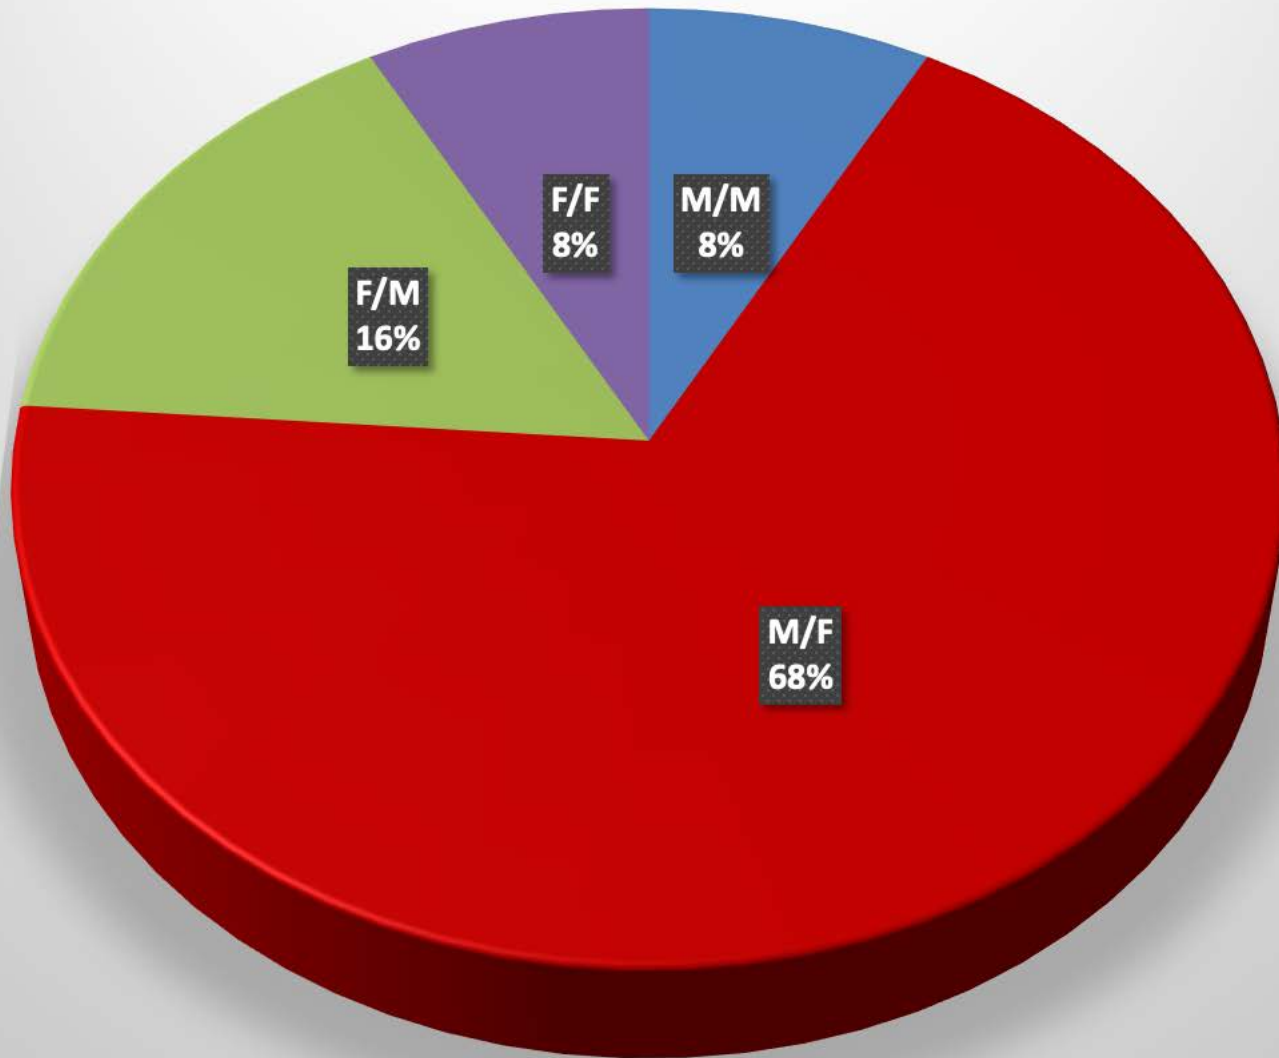

Kettering-2012

Incident			Arrestee			Complainant		
Incident #	Date Reported	Time	Age or Birth Year	Race	Sex	Age or Birth Year	Race	Sex
201200057604	11/7/12	12:40	43	W	M	22	W	F
201200058346	11/11/12	16:30	22	W	M	28	W	F
201200060609	11/25/12	5:13	49	W	M	52	W	F
201200062522	12/6/12	20:03	27	B	M	24	B	F
201200059511	12/10/12	14:50	23	B	M	37	W	F
201200054592	12/19/12	1:15	62	B	M	49	B	F
201200064615	12/19/12	5:15	25	W	M	34	W	F
201200065320	12/23/12	18:30	51	W	M	51	W	M

Kettering-2012

Arrests by hour of the day - 63 total

Kettering-2012

Arrests by Month - 63 total

Kettering-2012

Age of Arrestee

Kettering-2012

Age of Complainant

Kettering-2012
Arrestee/Complainant Sex - 63 total

Kettering-2012 Sex of Arrestees

Kettering-2012

Sex of Complainants