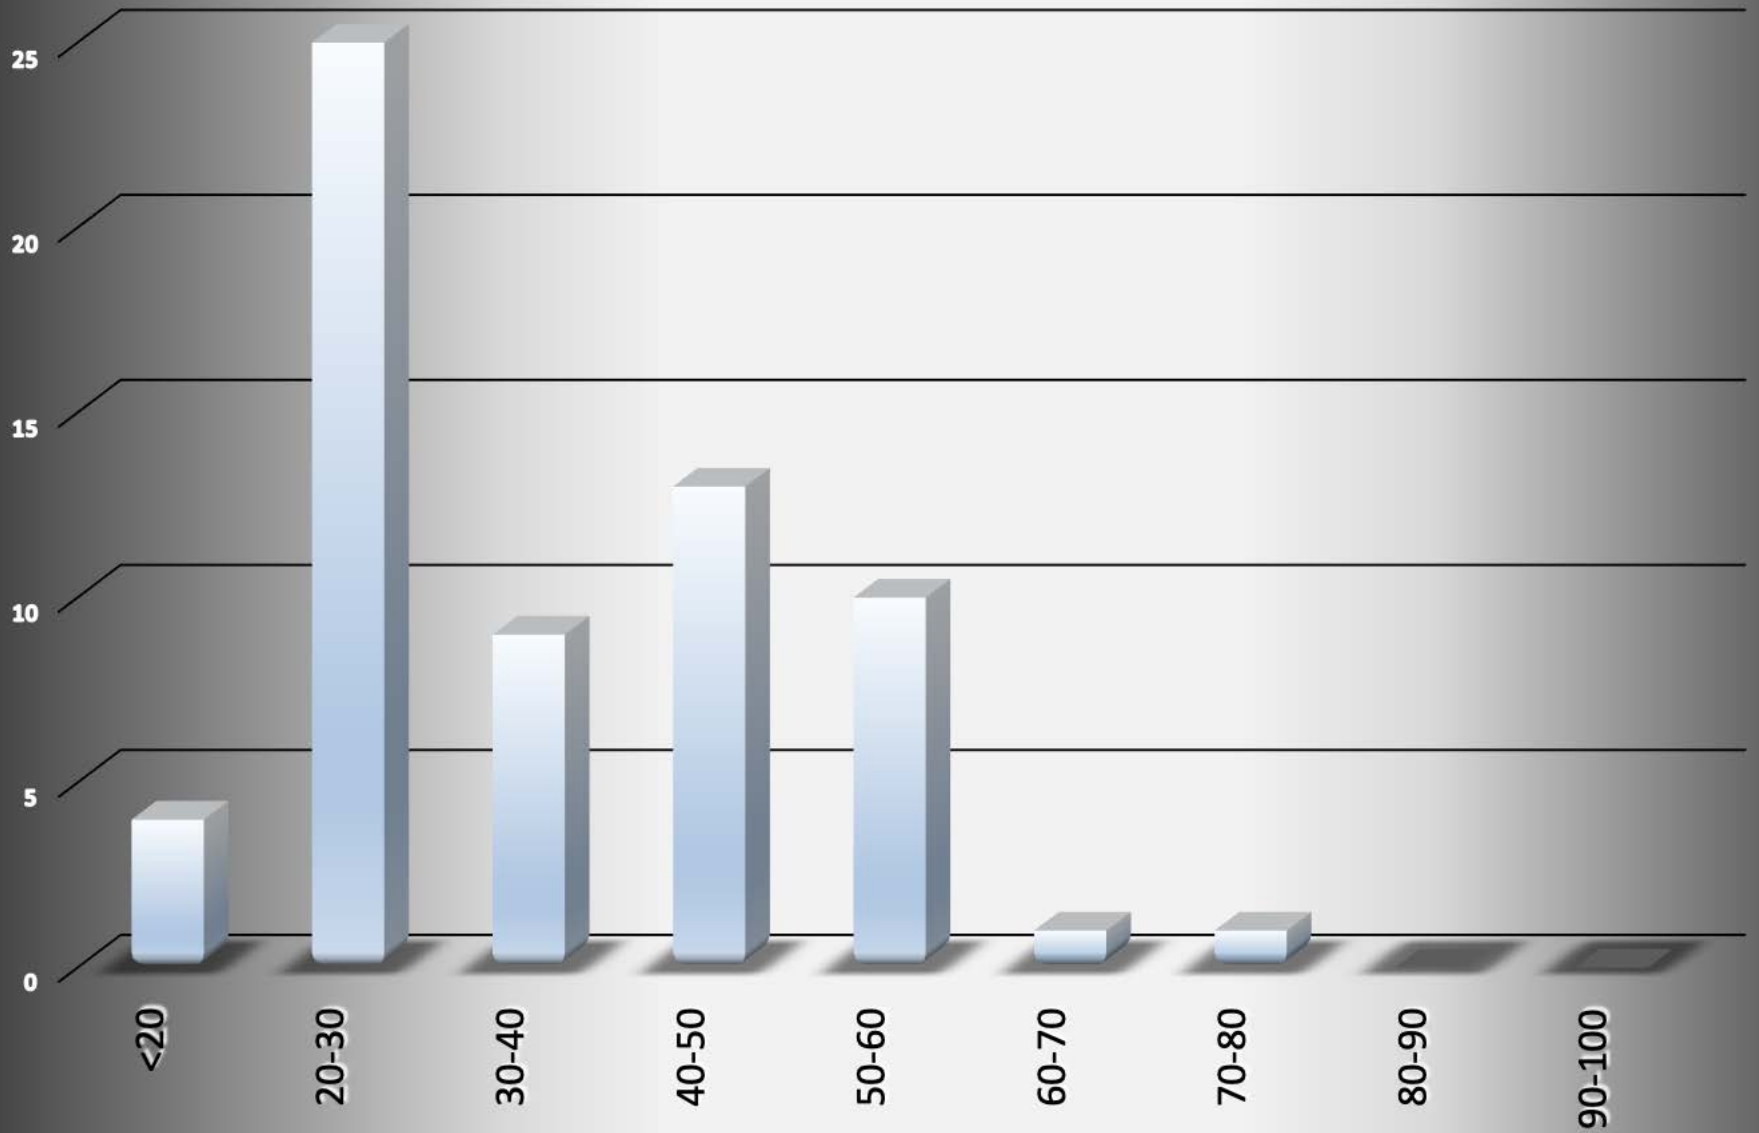

Kettering-2012

Incident			Arrestee			Complainant		
Incident #	Date Reported	Time	Age or Birth Year	Race	Sex	Age or Birth Year	Race	Sex
201200057604	11/7/12	12:40	43	W	M	22	W	F
201200058346	11/11/12	16:30	22	W	M	28	W	F
201200060609	11/25/12	5:13	49	W	M	52	W	F
201200062522	12/6/12	20:03	27	B	M	24	B	F
201200059511	12/10/12	14:50	23	B	M	37	W	F
201200054592	12/19/12	1:15	62	B	M	49	B	F
201200064615	12/19/12	5:15	25	W	M	34	W	F
201200065320	12/23/12	18:30	51	W	M	51	W	M

Kettering-2012

Arrests by hour of the day - 63 total

Kettering-2012

Arrests by Month - 63 total

Kettering-2012

Age of Arrestee

Kettering-2012

Age of Complainant