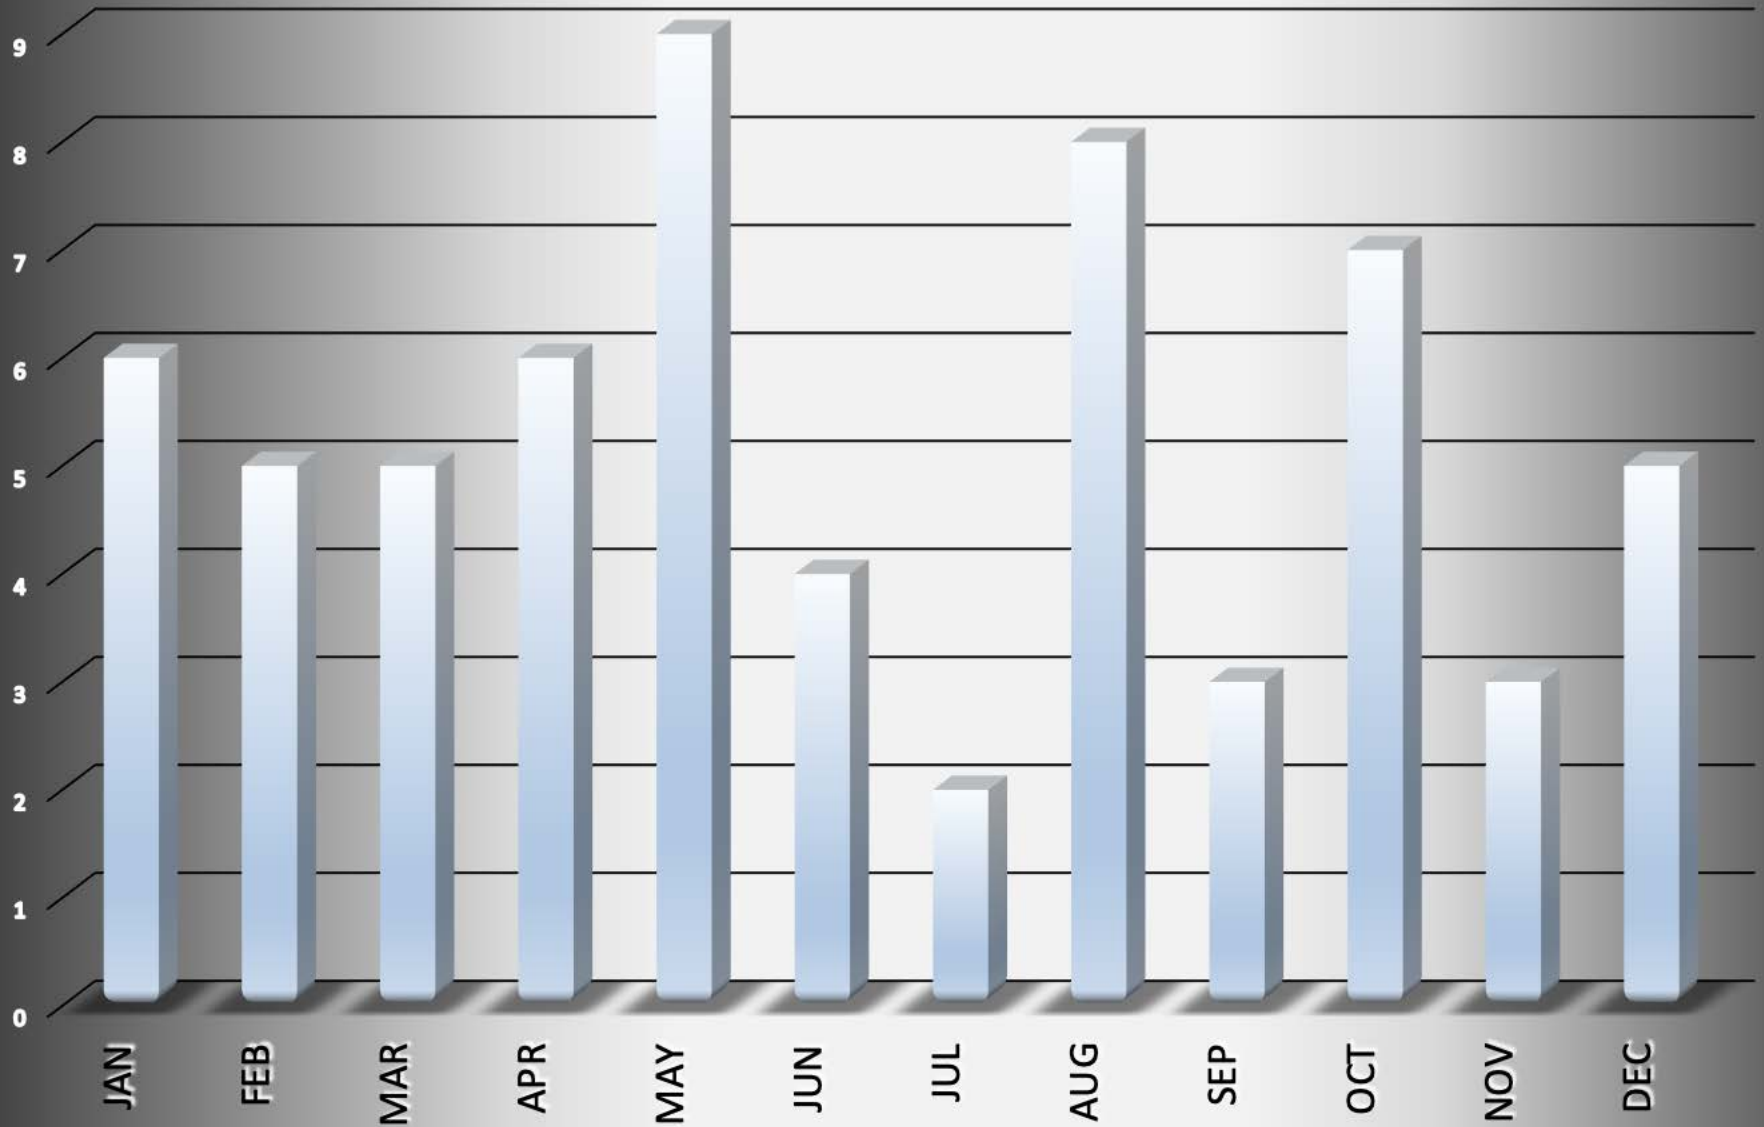

Kettering-2012

Arrests by Month - 63 total