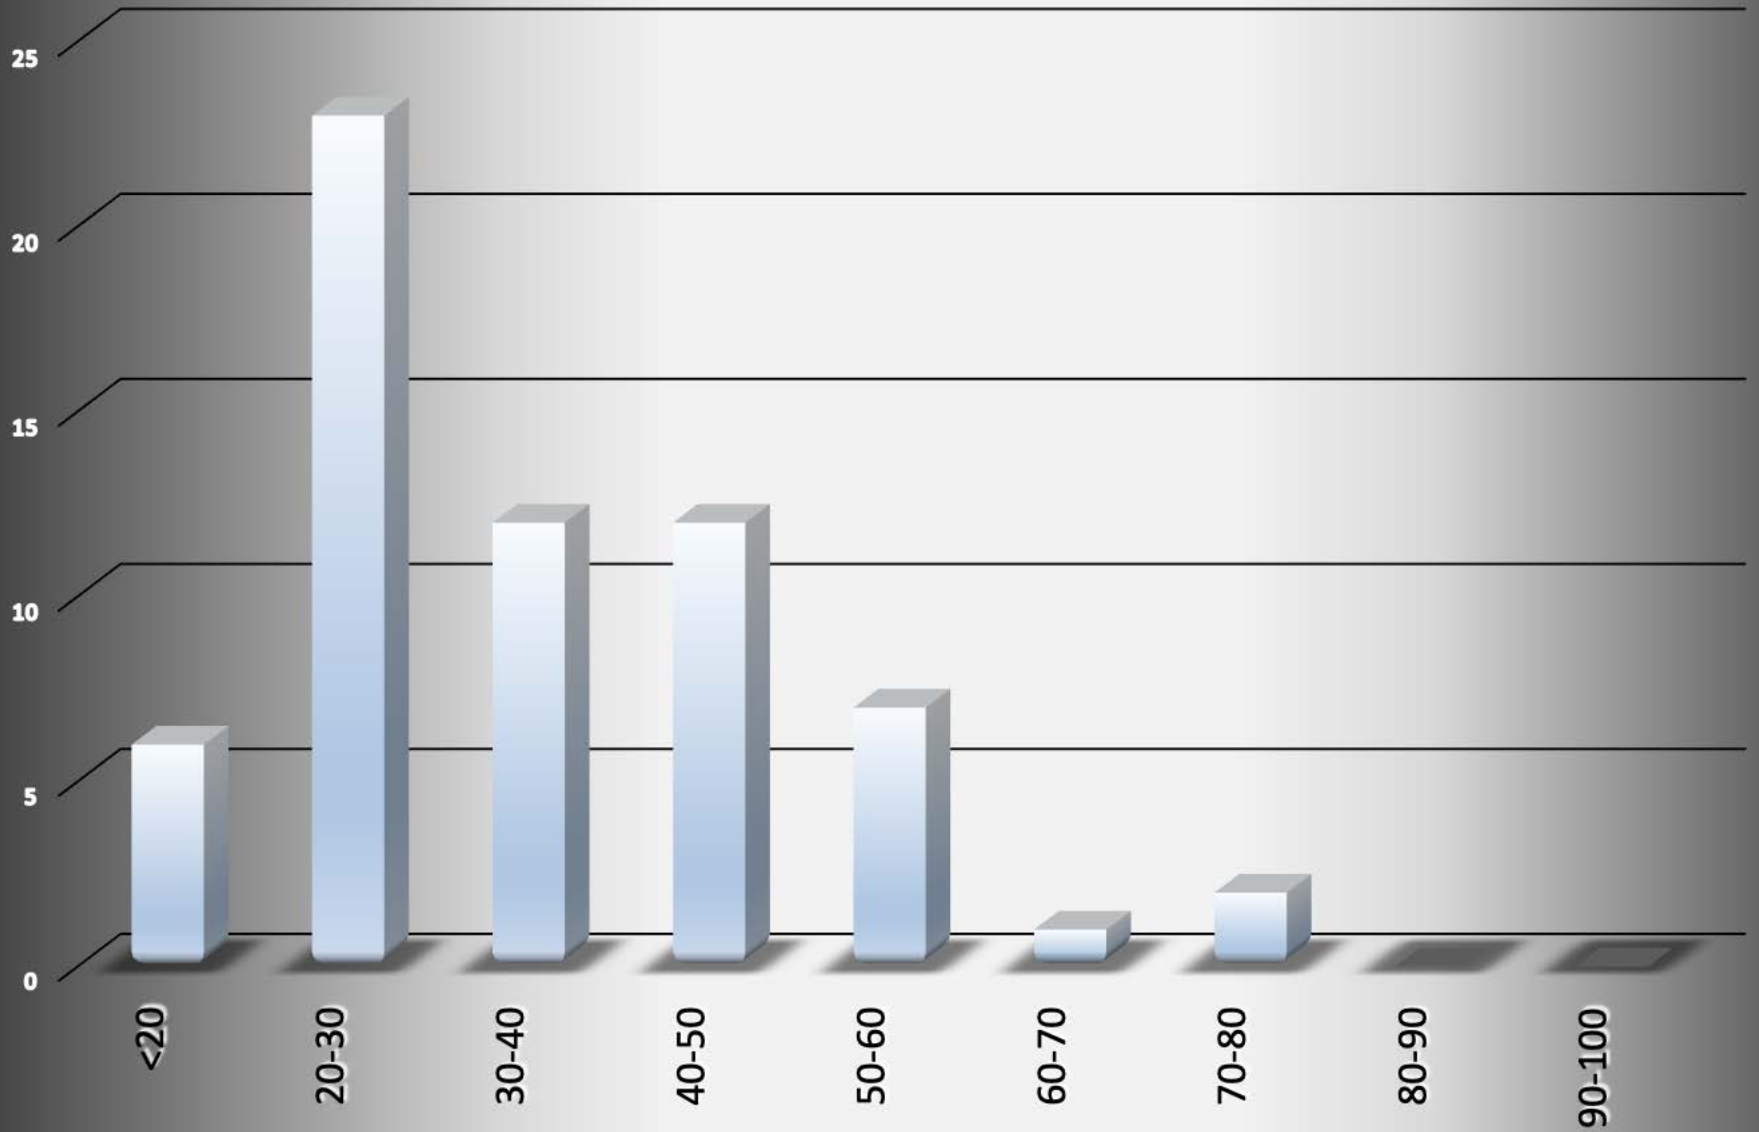

Kettering-2012

Incident			Arrestee			Complainant		
Incident #	Date Reported	Time	Age or Birth Year	Race	Sex	Age or Birth Year	Race	Sex
201200057604	11/7/12	12:40	43	W	M	22	W	F
201200058346	11/11/12	16:30	22	W	M	28	W	F
201200060609	11/25/12	5:13	49	W	M	52	W	F
201200062522	12/6/12	20:03	27	B	M	24	B	F
201200059511	12/10/12	14:50	23	B	M	37	W	F
201200054592	12/19/12	1:15	62	B	M	49	B	F
201200064615	12/19/12	5:15	25	W	M	34	W	F
201200065320	12/23/12	18:30	51	W	M	51	W	M

Kettering-2012

Arrests by hour of the day - 63 total

Kettering-2012

Arrests by Month - 63 total

Kettering-2012

Age of Arrestee

Kettering-2012

Age of Complainant