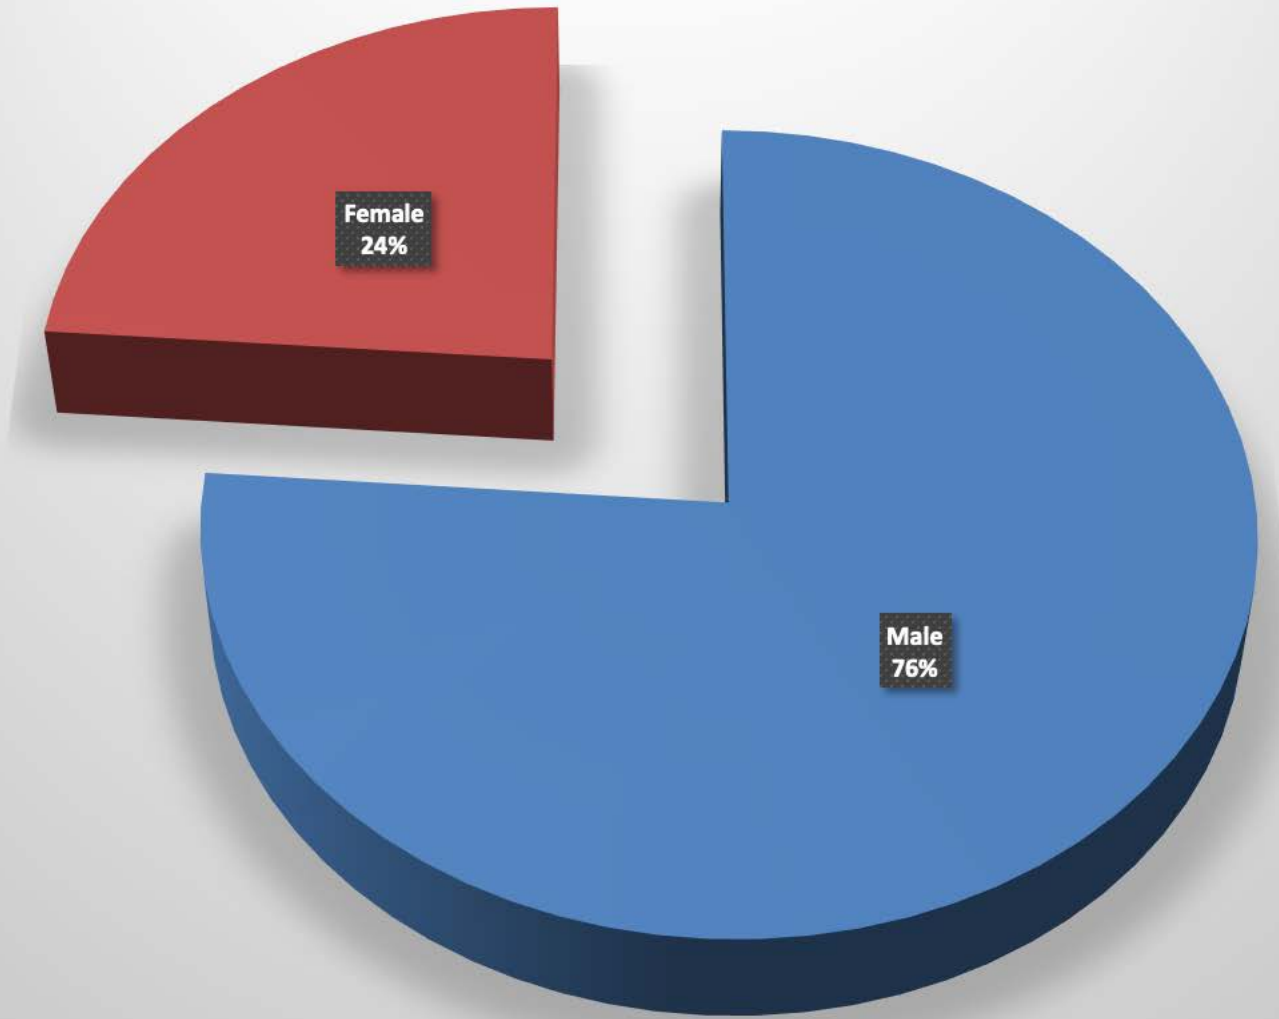

Kettering-2012 Sex of Arrestees