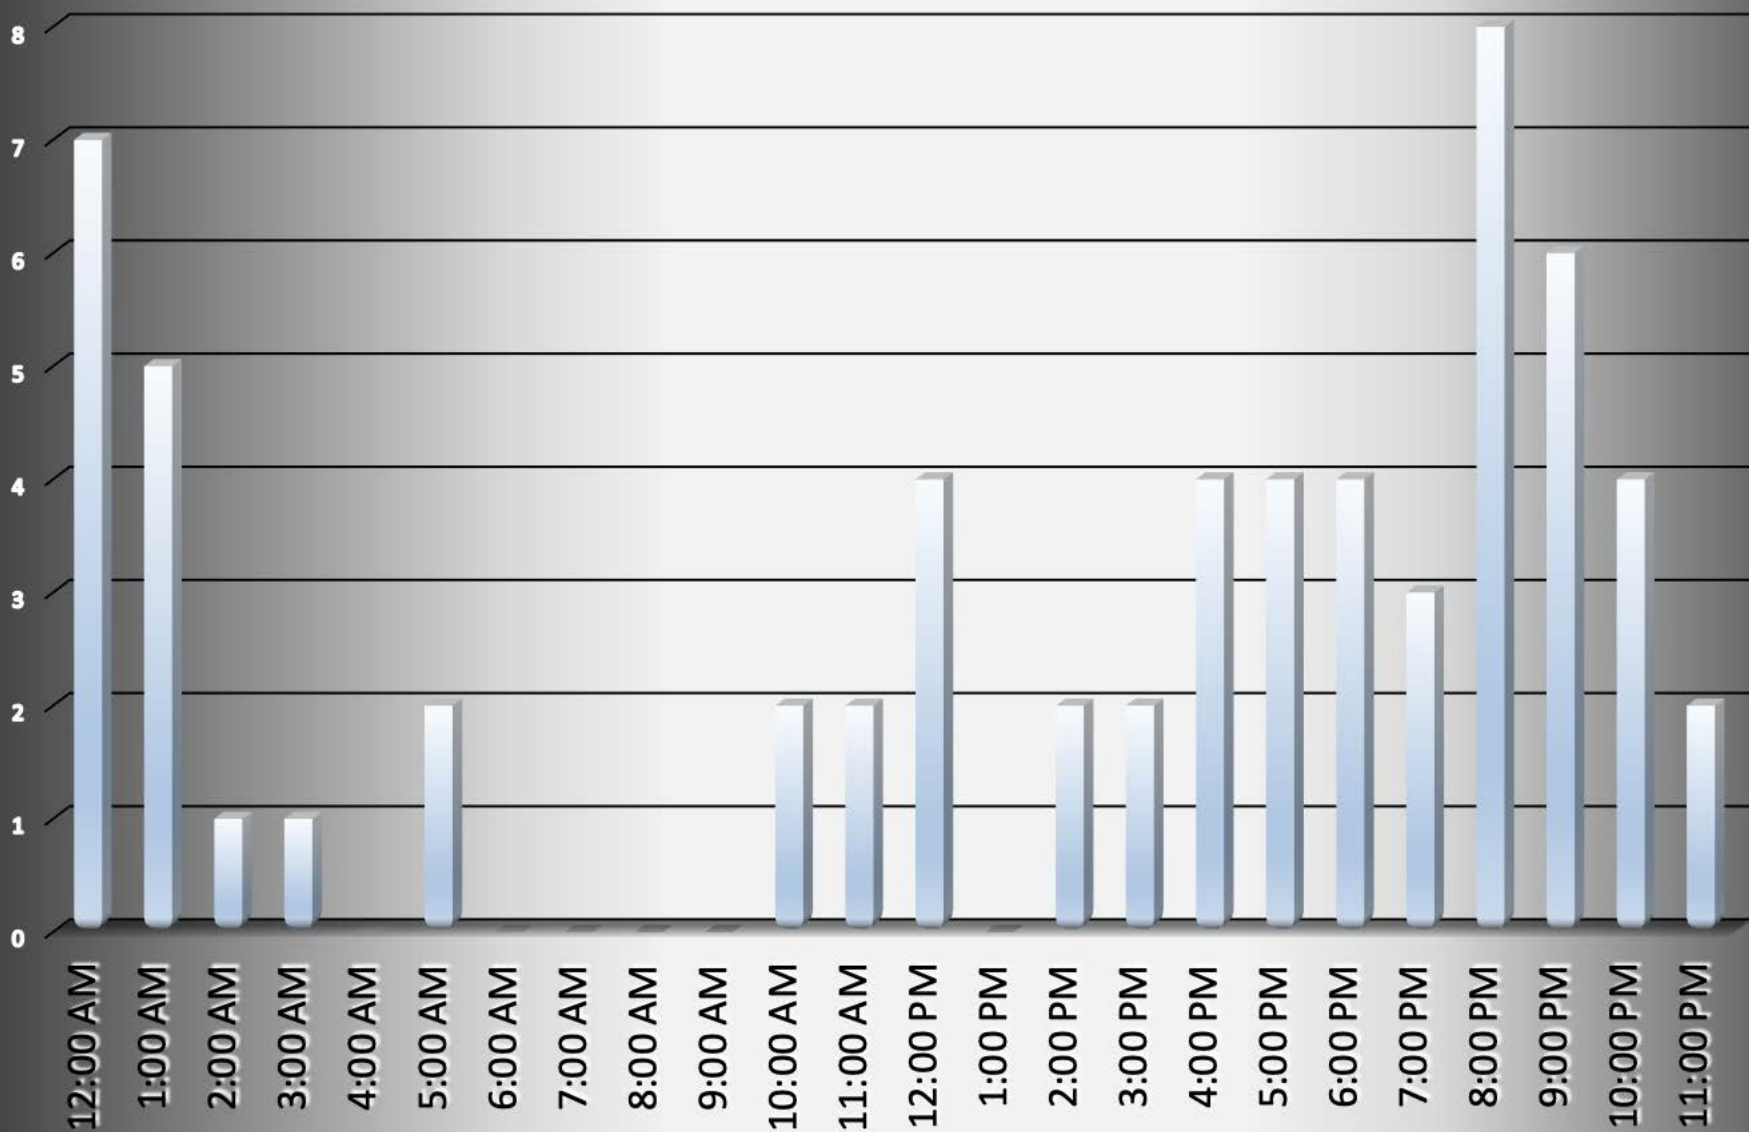

Kettering-2012

Arrests by hour of the day - 63 total