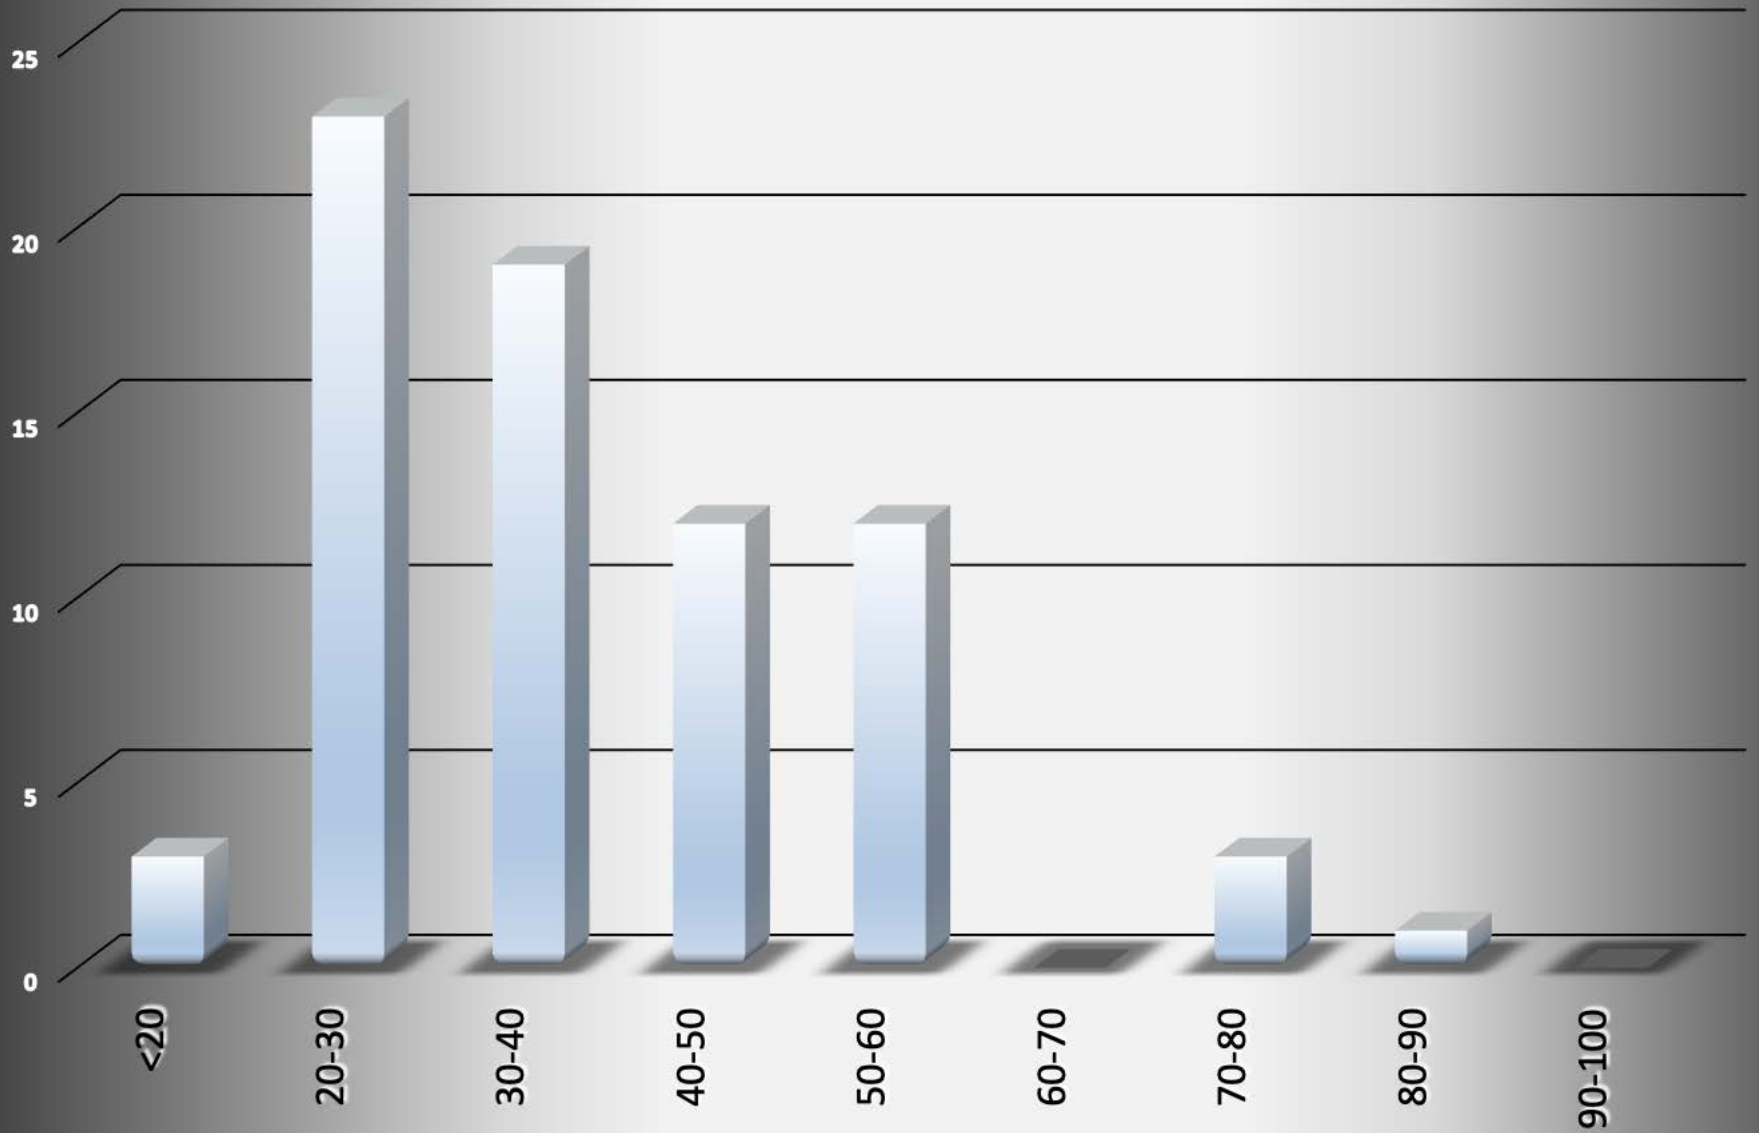

Kettering-2011

Incident			Arrestee			Complainant		
Incident #	Date Reported	Time	Age or Birth Year	Race	Sex	Age or Birth Year	Race	Sex
201100045934	9/13/11	1059	22	W	M	20	W	F
201100047734	9/13/11	1728	20	B	F	73	W	F
201100028712	9/14/11	0230	21	W	F	21		M
201100048570	9/17/11	2020	54	W	M	39	W	F
201100017149	9/20/11	0230	20	B	M	20	B	F
201100049873	9/24/11	1730	35	B	M	22	B	F
201100051032	10/1/11	0100	46	W	M	41	W	F
201100052593	10/9/11	0913	34	W	M	24	W	F
201100053817	10/16/11	0100	23	W	M	N/A	N/A	N/A
201100051143	10/21/11	1406	29	W	M	27	W	F
201100056032	10/28/11	0540	34	W	M	N/A	N/A	N/A
201100056392	10/30/11	0530	25	W	M	33	W	F
201100057082	11/2/11	2130	44	W	M	N/A	N/A	N/A
201100057319	11/4/11	0330	31	W	M	24	W	F
201100057718	11/6/11	2012	43	B	M	31	W	F
201100057776	11/6/11	2210	47	W	M	40	W	F
201100058309	11/9/11	2130	30	W	M	31	W	F
201100059025	11/15/11	0015	24	W	M	21	U	F
201100045975	11/18/11	1600	32	W	M	19	W	
201100060592	11/22/11	1325	22	W	M	N/A	N/A	N/A
201100043184	11/24/11	0430	27	W	M	20	W	F
201100061494	11/28/11	1215	42	W	M	78	W	M
201100062772	12/4/11	2005	21	W	M	19	W	F
201100065159	12/18/11	0230	53	W	M	54	W	F

Kettering-2011

Arrests by hour of the day - 79 total

Kettering-2011

Arrests by Month - 79 total

Kettering-2011

Age of Arrestee

Kettering-2011

Age of Complainant