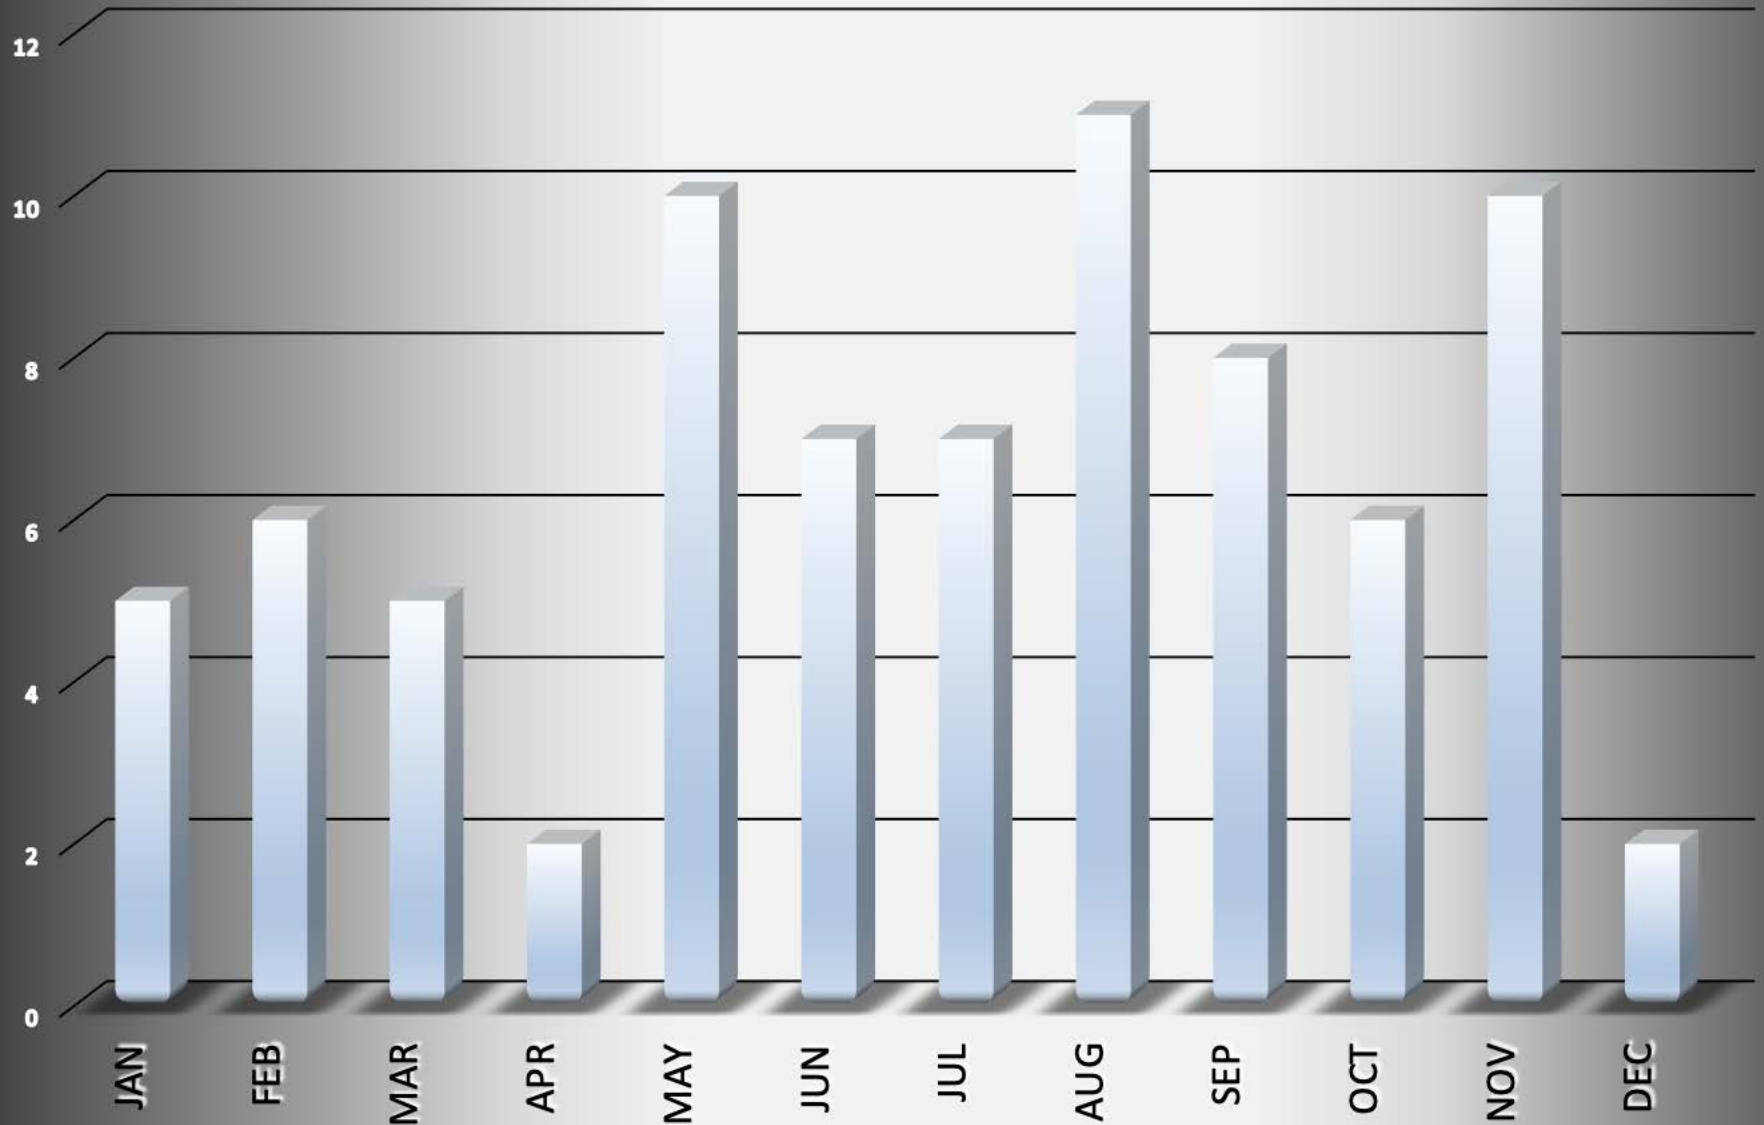

Kettering-2011

Arrests by Month - 79 total