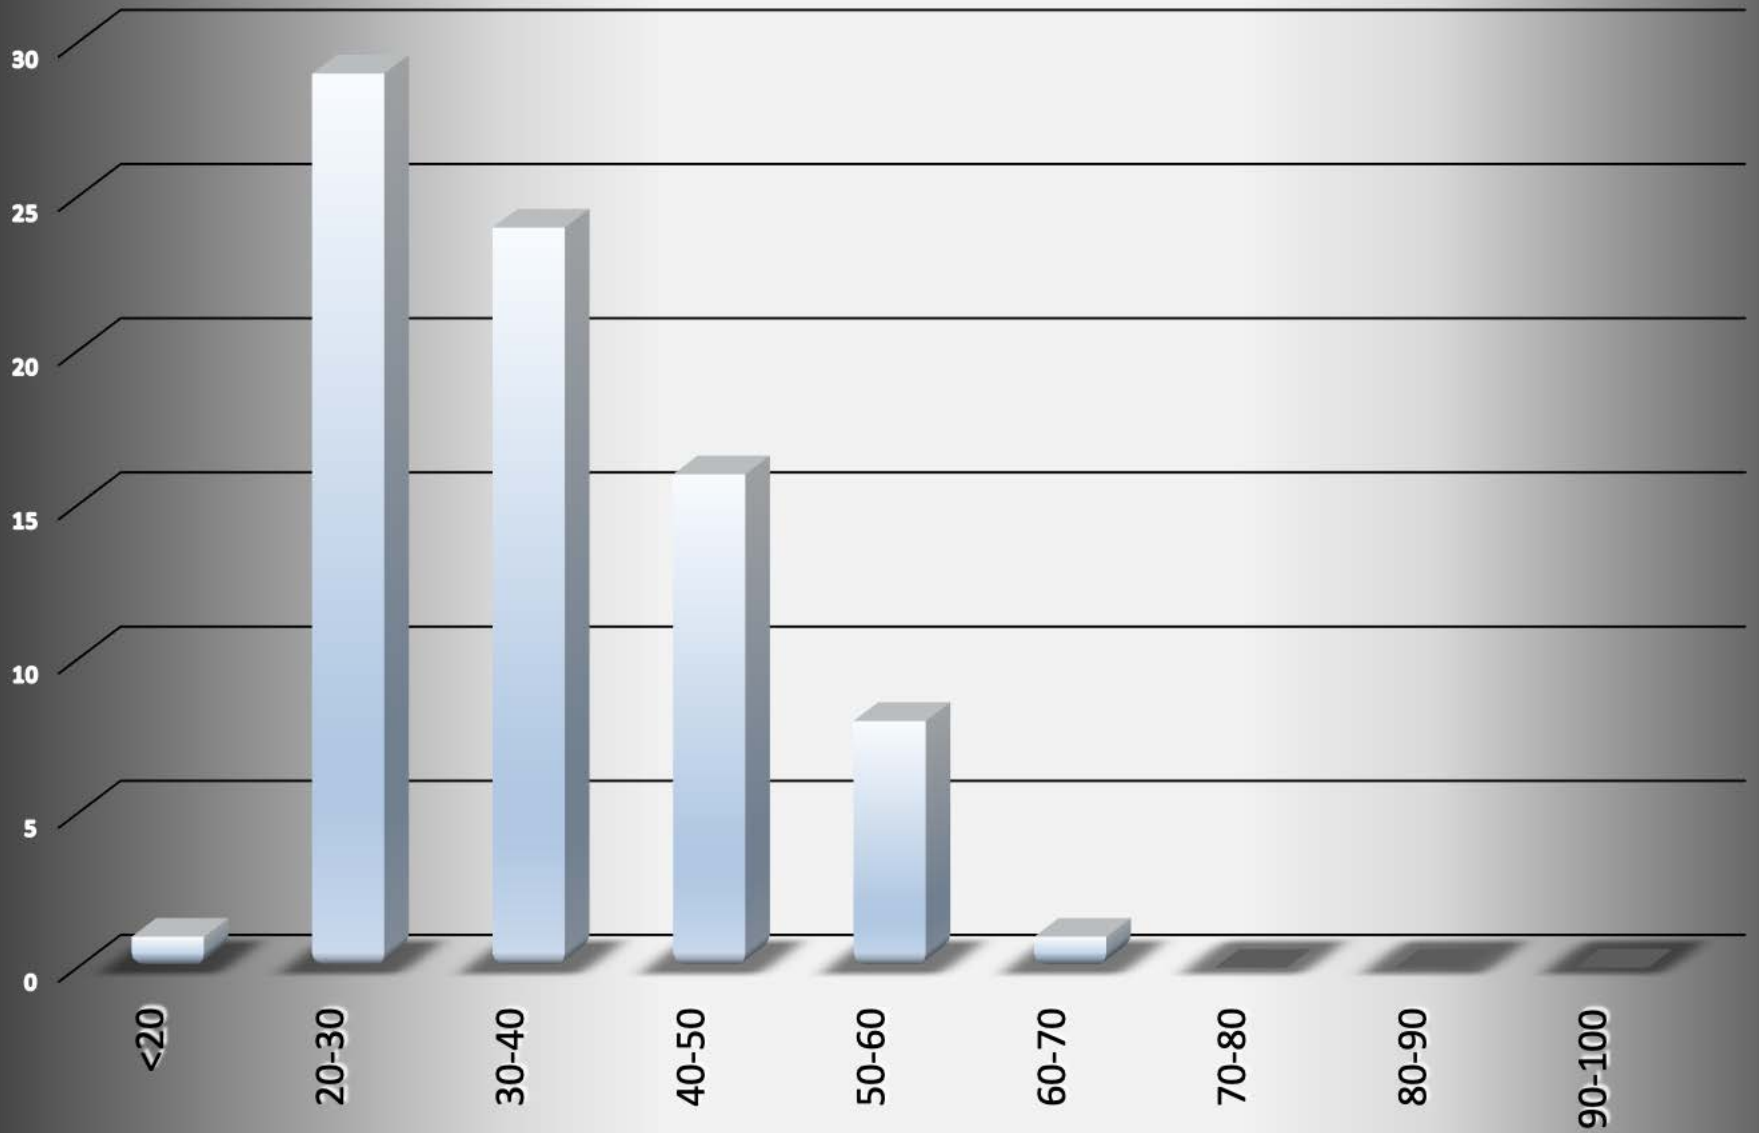

Kettering-2011

Incident			Arrestee			Complainant		
Incident #	Date Reported	Time	Age or Birth Year	Race	Sex	Age or Birth Year	Race	Sex
201100045934	9/13/11	1059	22	W	M	20	W	F
201100047734	9/13/11	1728	20	B	F	73	W	F
201100028712	9/14/11	0230	21	W	F	21		M
201100048570	9/17/11	2020	54	W	M	39	W	F
201100017149	9/20/11	0230	20	B	M	20	B	F
201100049873	9/24/11	1730	35	B	M	22	B	F
201100051032	10/1/11	0100	46	W	M	41	W	F
201100052593	10/9/11	0913	34	W	M	24	W	F
201100053817	10/16/11	0100	23	W	M	N/A	N/A	N/A
201100051143	10/21/11	1406	29	W	M	27	W	F
201100056032	10/28/11	0540	34	W	M	N/A	N/A	N/A
201100056392	10/30/11	0530	25	W	M	33	W	F
201100057082	11/2/11	2130	44	W	M	N/A	N/A	N/A
201100057319	11/4/11	0330	31	W	M	24	W	F
201100057718	11/6/11	2012	43	B	M	31	W	F
201100057776	11/6/11	2210	47	W	M	40	W	F
201100058309	11/9/11	2130	30	W	M	31	W	F
201100059025	11/15/11	0015	24	W	M	21	U	F
201100045975	11/18/11	1600	32	W	M	19	W	
201100060592	11/22/11	1325	22	W	M	N/A	N/A	N/A
201100043184	11/24/11	0430	27	W	M	20	W	F
201100061494	11/28/11	1215	42	W	M	78	W	M
201100062772	12/4/11	2005	21	W	M	19	W	F
201100065159	12/18/11	0230	53	W	M	54	W	F

Kettering-2011

Arrests by hour of the day - 79 total

Kettering-2011

Arrests by Month - 79 total

Kettering-2011

Age of Arrestee

Kettering-2011

Age of Complainant