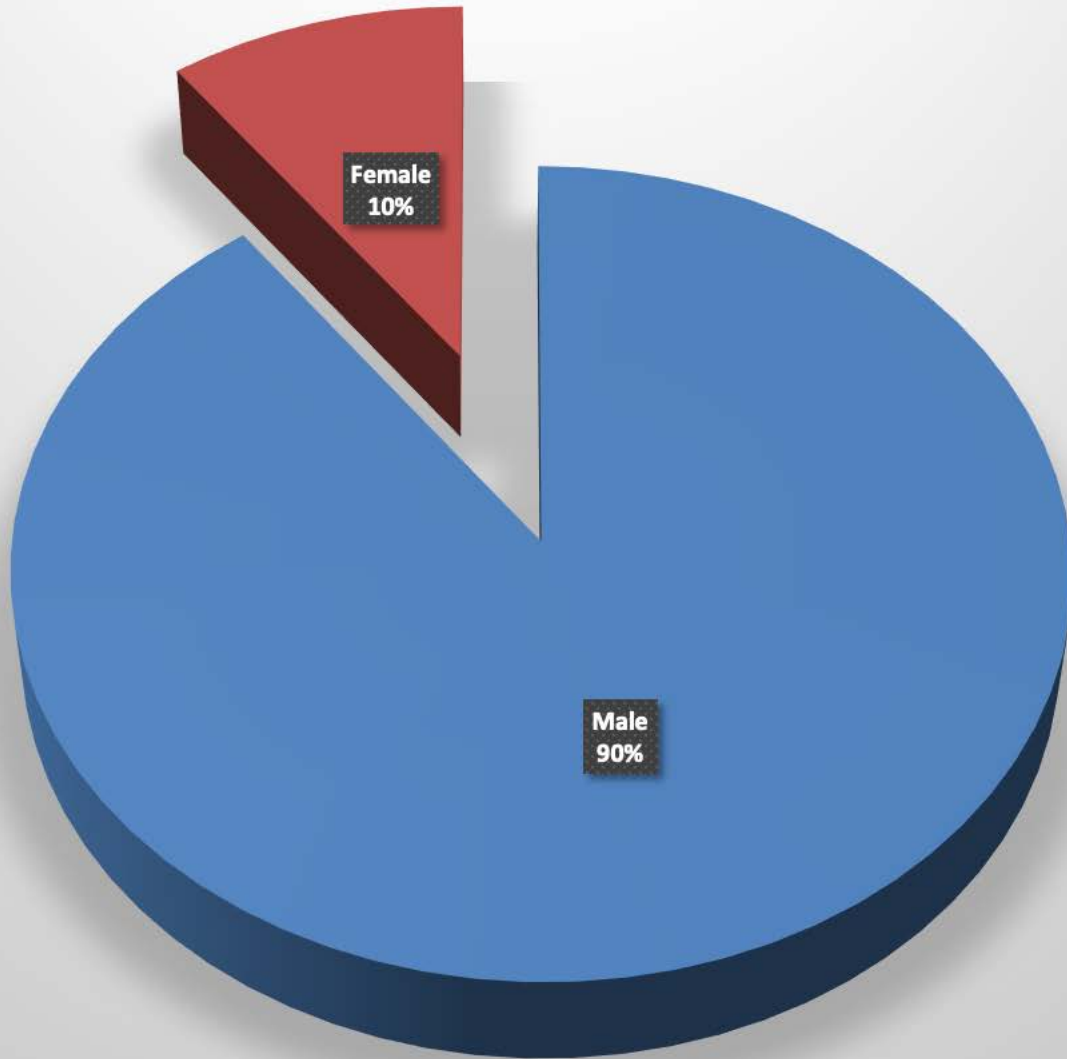

Kettering-2011 Sex of Arrestees