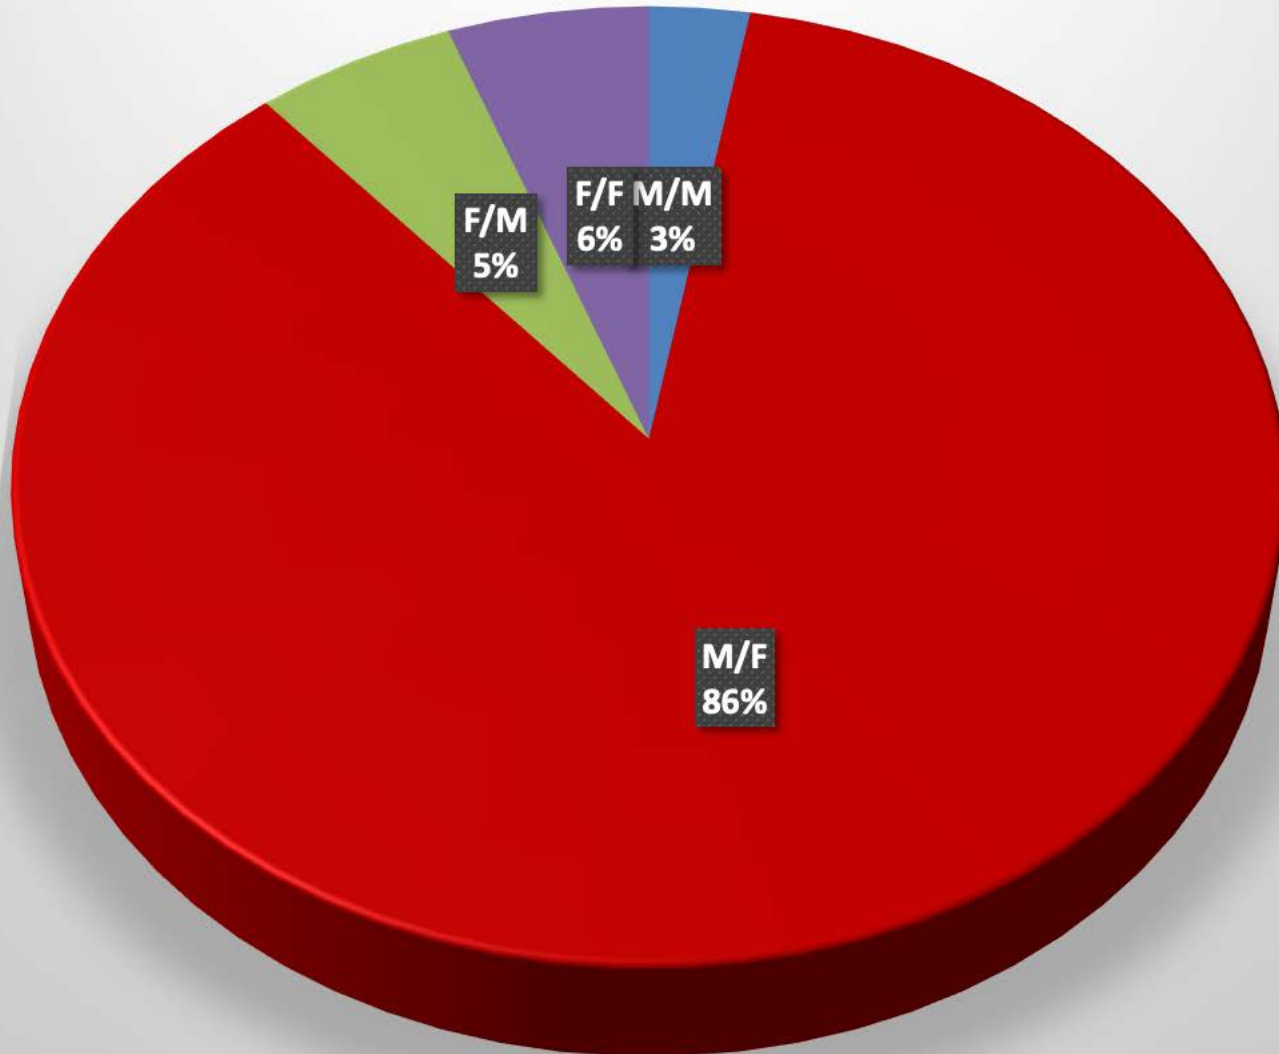

Kettering-2011

Incident			Arrestee			Complainant		
Incident #	Date Reported	Time	Age or Birth Year	Race	Sex	Age or Birth Year	Race	Sex
201100045934	9/13/11	1059	22	W	M	20	W	F
201100047734	9/13/11	1728	20	B	F	73	W	F
201100028712	9/14/11	0230	21	W	F	21		M
201100048570	9/17/11	2020	54	W	M	39	W	F
201100017149	9/20/11	0230	20	B	M	20	B	F
201100049873	9/24/11	1730	35	B	M	22	B	F
201100051032	10/1/11	0100	46	W	M	41	W	F
201100052593	10/9/11	0913	34	W	M	24	W	F
201100053817	10/16/11	0100	23	W	M	N/A	N/A	N/A
201100051143	10/21/11	1406	29	W	M	27	W	F
201100056032	10/28/11	0540	34	W	M	N/A	N/A	N/A
201100056392	10/30/11	0530	25	W	M	33	W	F
201100057082	11/2/11	2130	44	W	M	N/A	N/A	N/A
201100057319	11/4/11	0330	31	W	M	24	W	F
201100057718	11/6/11	2012	43	B	M	31	W	F
201100057776	11/6/11	2210	47	W	M	40	W	F
201100058309	11/9/11	2130	30	W	M	31	W	F
201100059025	11/15/11	0015	24	W	M	21	U	F
201100045975	11/18/11	1600	32	W	M	19	W	
201100060592	11/22/11	1325	22	W	M	N/A	N/A	N/A
201100043184	11/24/11	0430	27	W	M	20	W	F
201100061494	11/28/11	1215	42	W	M	78	W	M
201100062772	12/4/11	2005	21	W	M	19	W	F
201100065159	12/18/11	0230	53	W	M	54	W	F

Kettering-2011

Arrests by hour of the day - 79 total

Kettering-2011

Arrests by Month - 79 total

Kettering-2011

Age of Arrestee

Kettering-2011

Age of Complainant

Kettering-2011
Arrestee/Complainant Sex - 79 total

Kettering-2011 Sex of Arrestees

Kettering-2011

Sex of Complainants