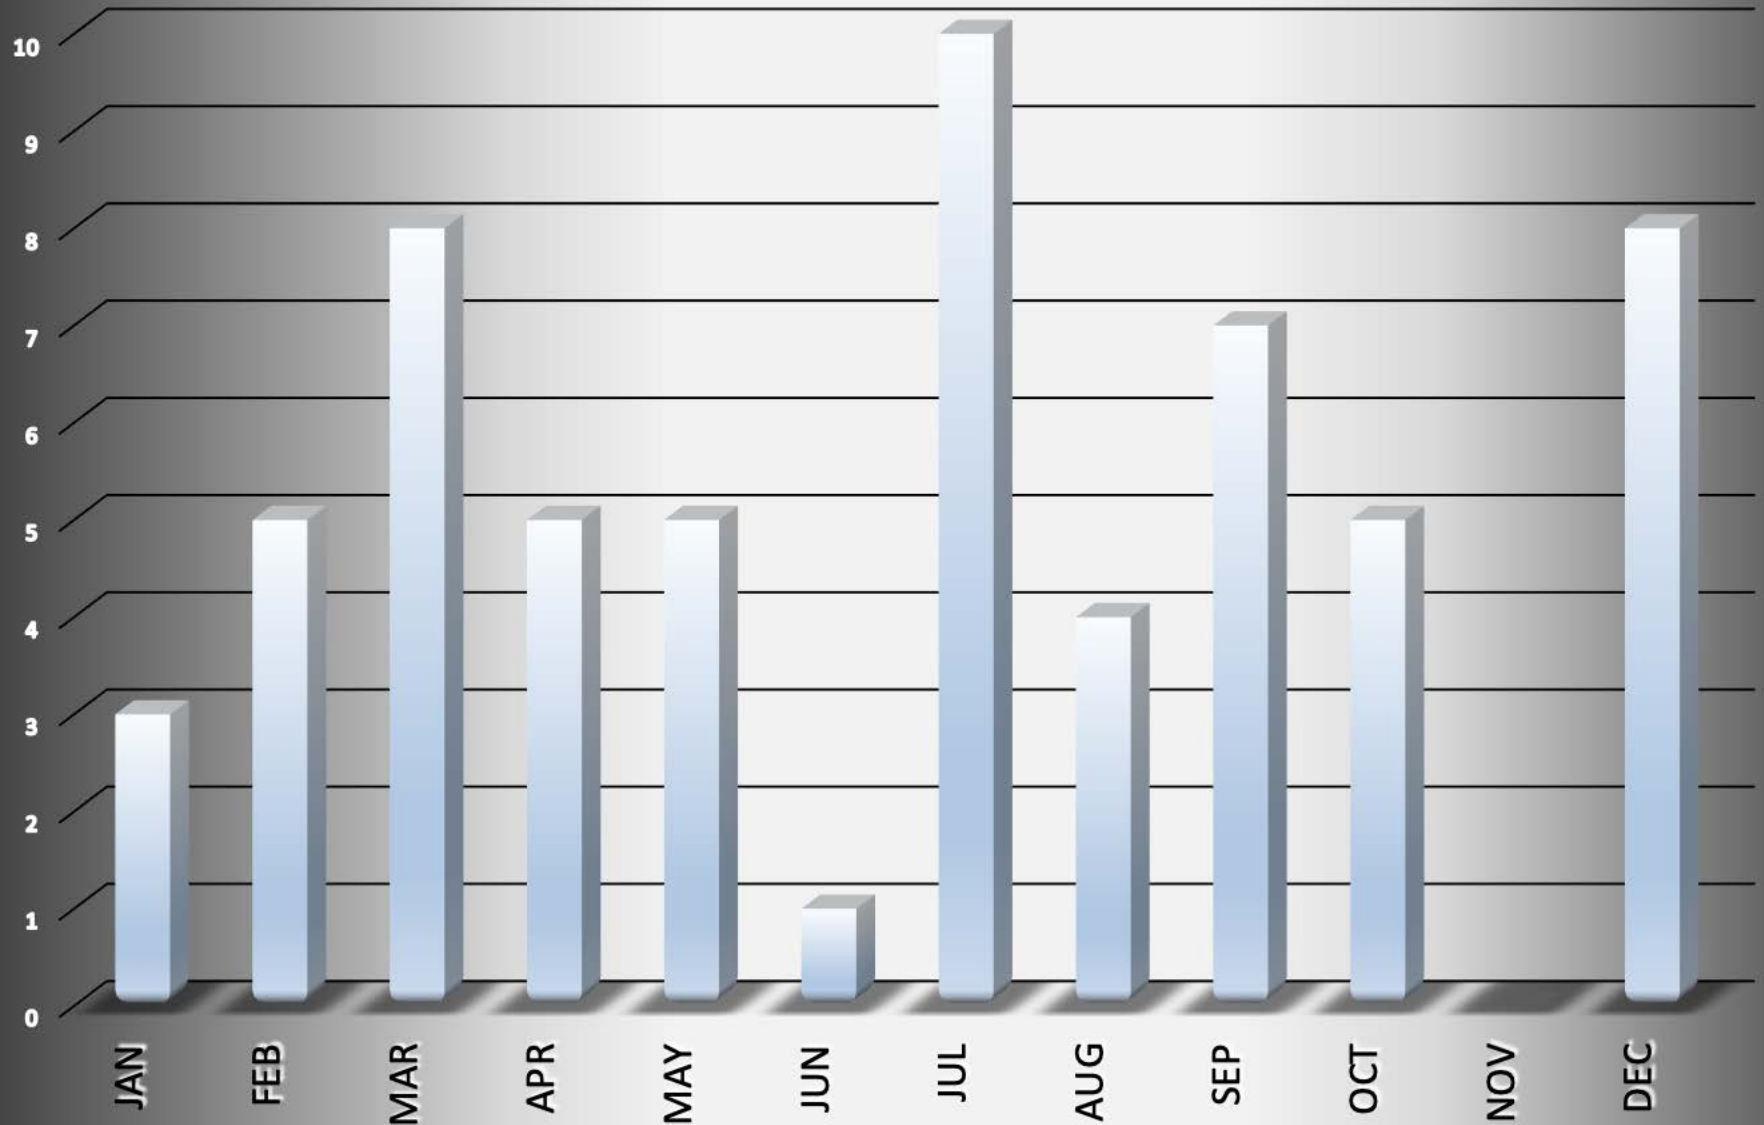

Jefferson_Township-2015

Arrests by Month - 61 total