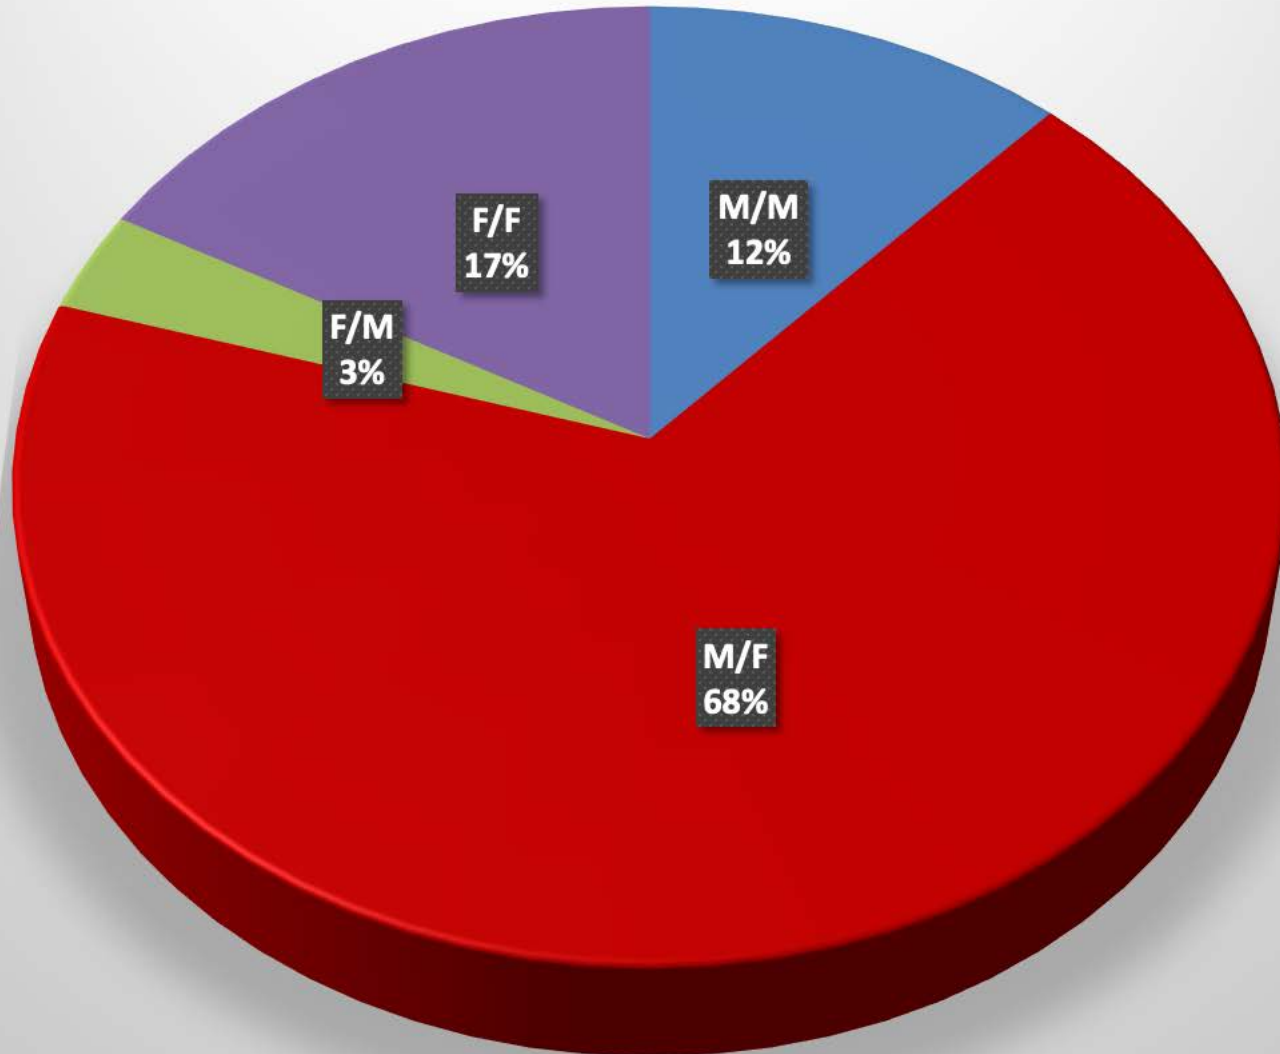

## Age of Arrestee

## Age of Complainant

**Jefferson\_Township-2015**  
**Arrestee/Complainant Sex - 61 total**