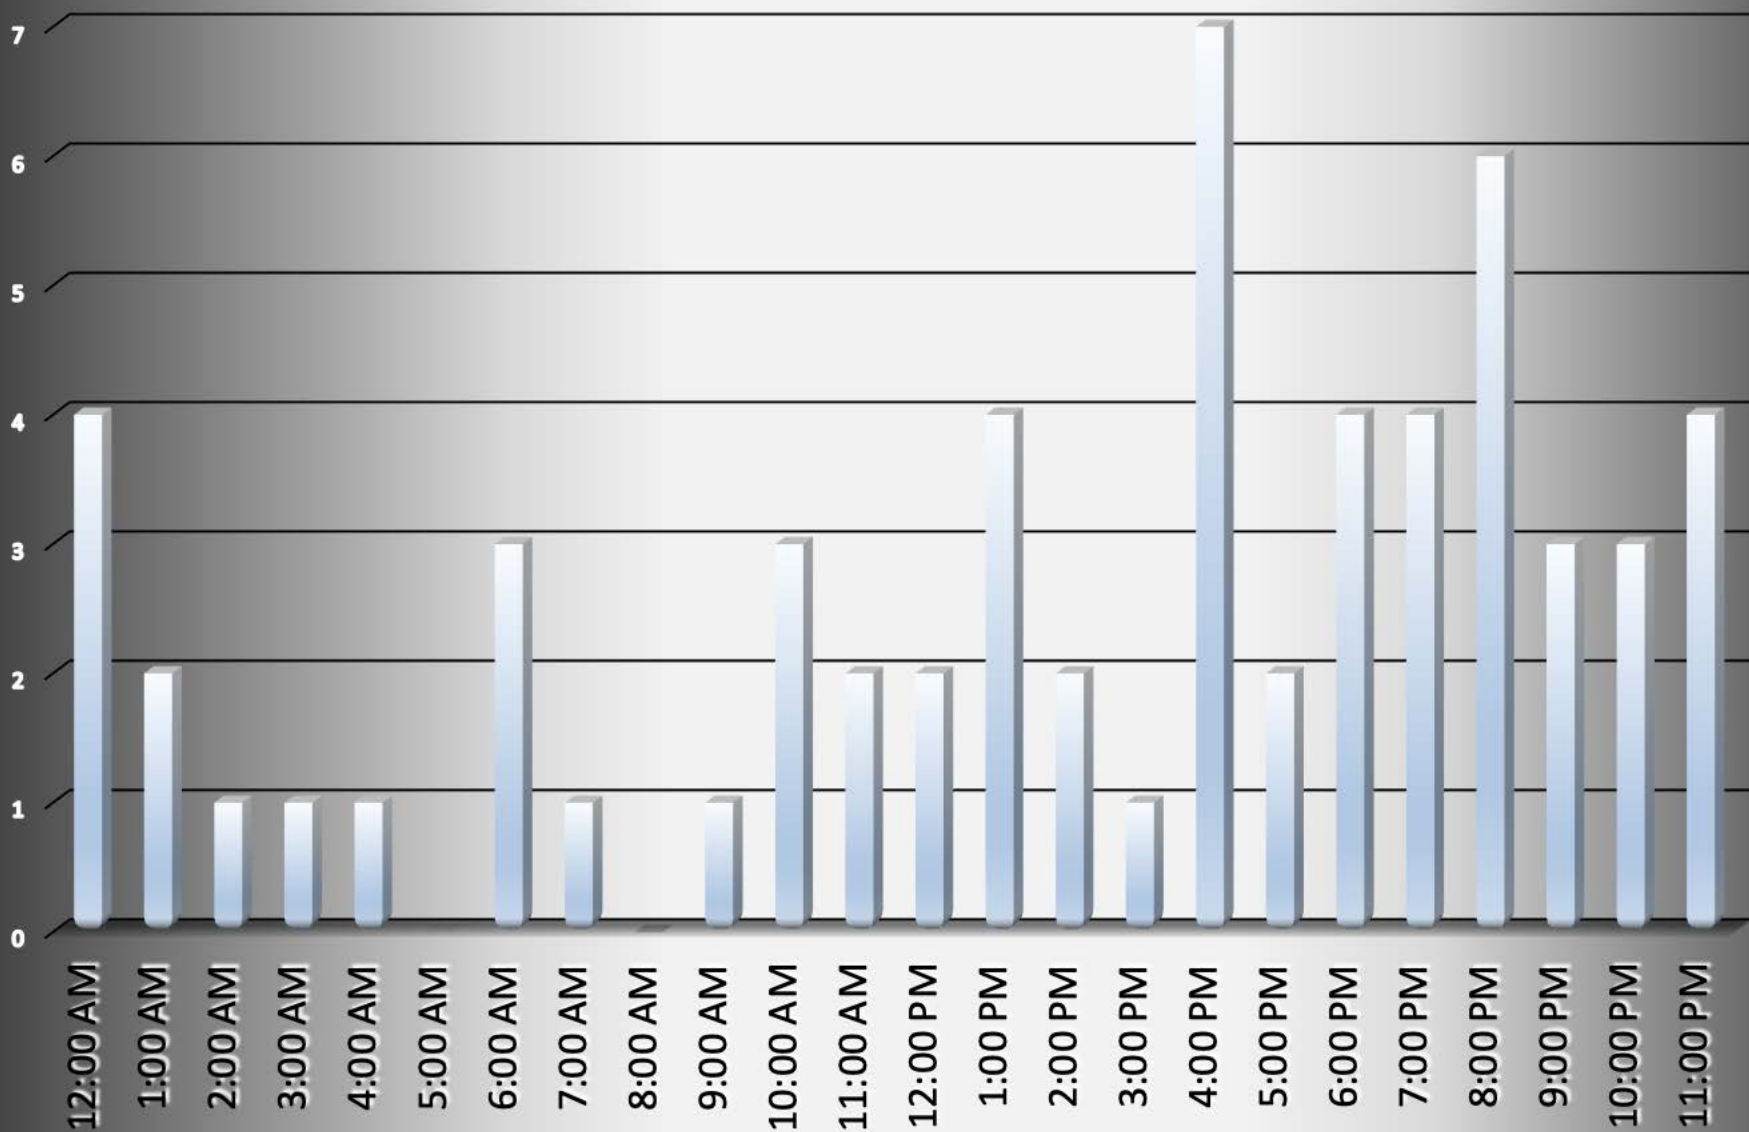

Jefferson_Township-2015

Arrests by hour of the day - 61 total