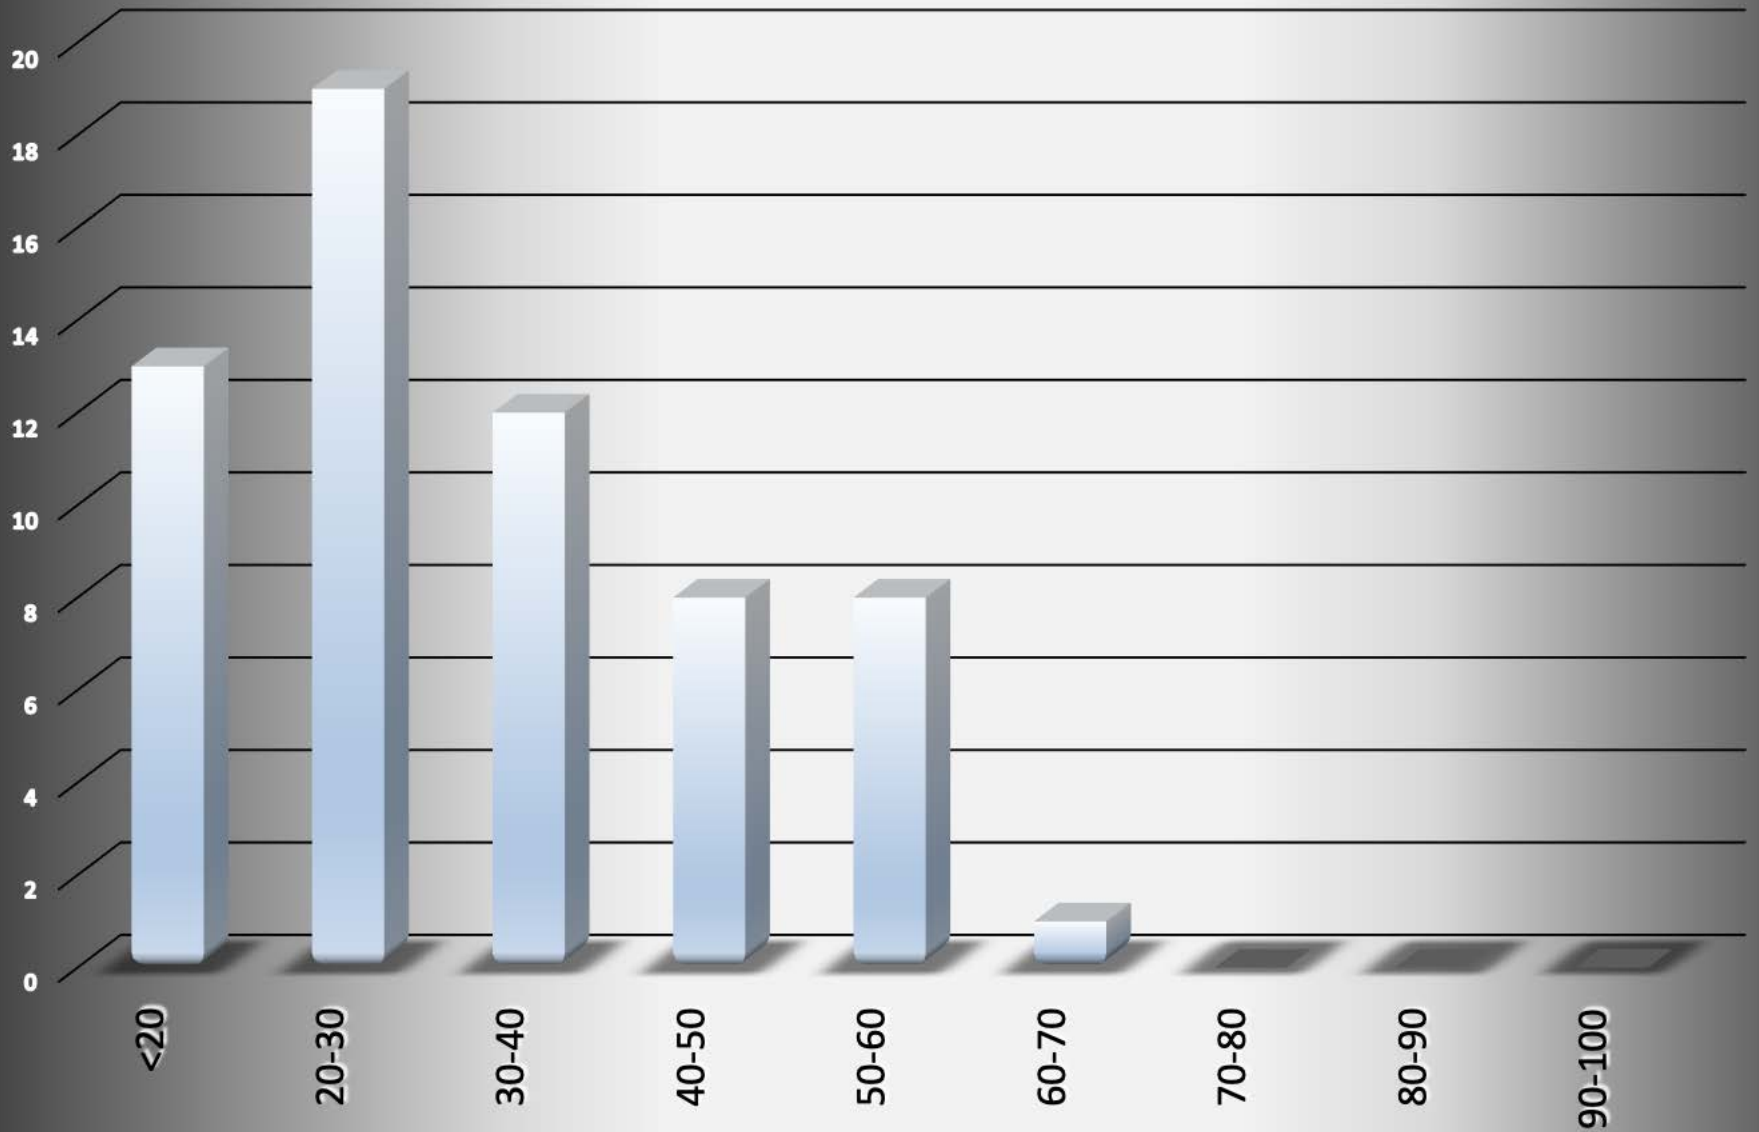

Jefferson_Township-2015

Age of Arrestee