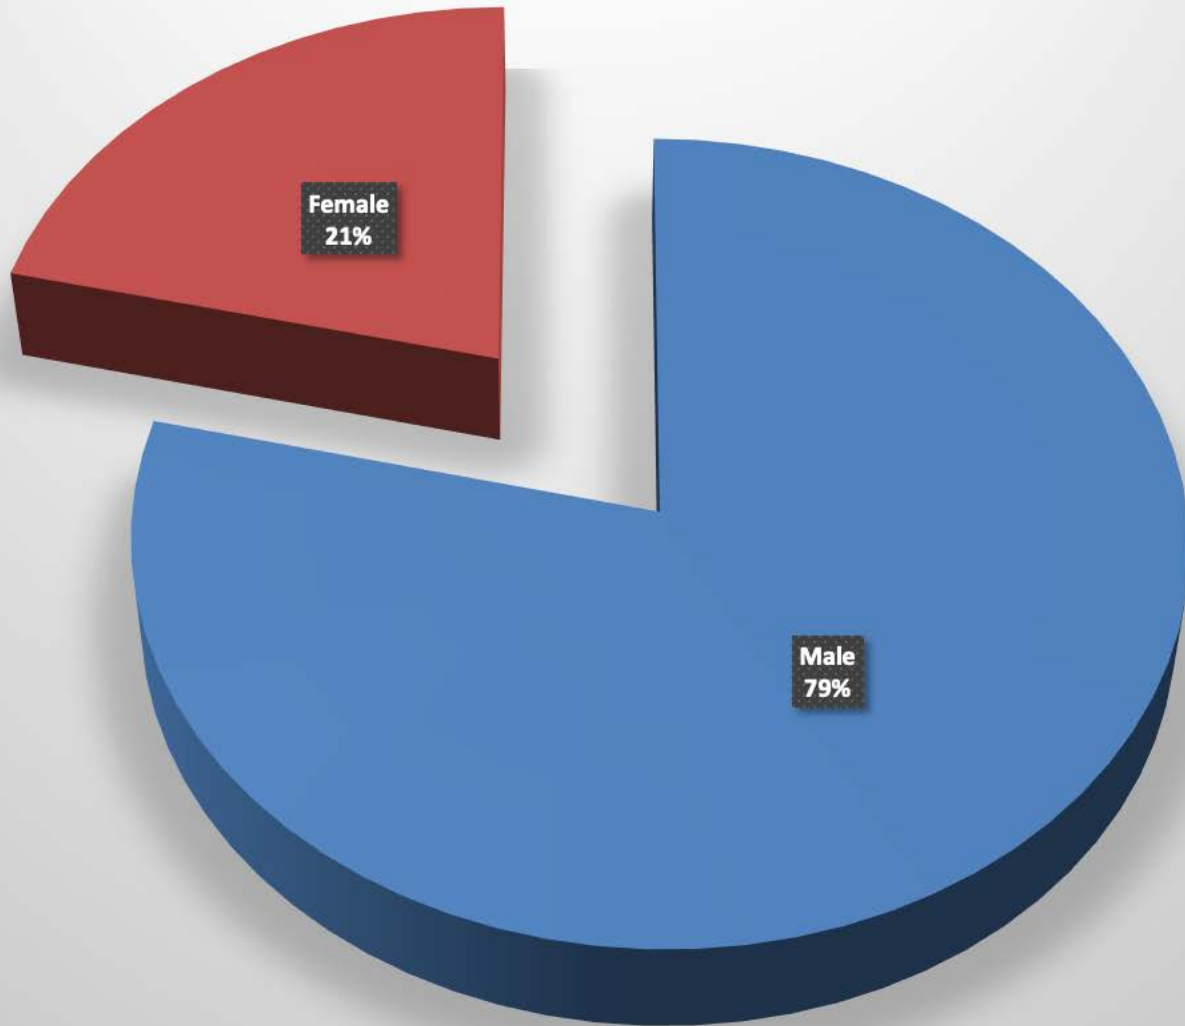

## Age of Complainant

**Jefferson\_Township-2015**  
**Arrestee/Complainant Sex - 61 total**

## Sex of Arrestees

## Sex of Complainants