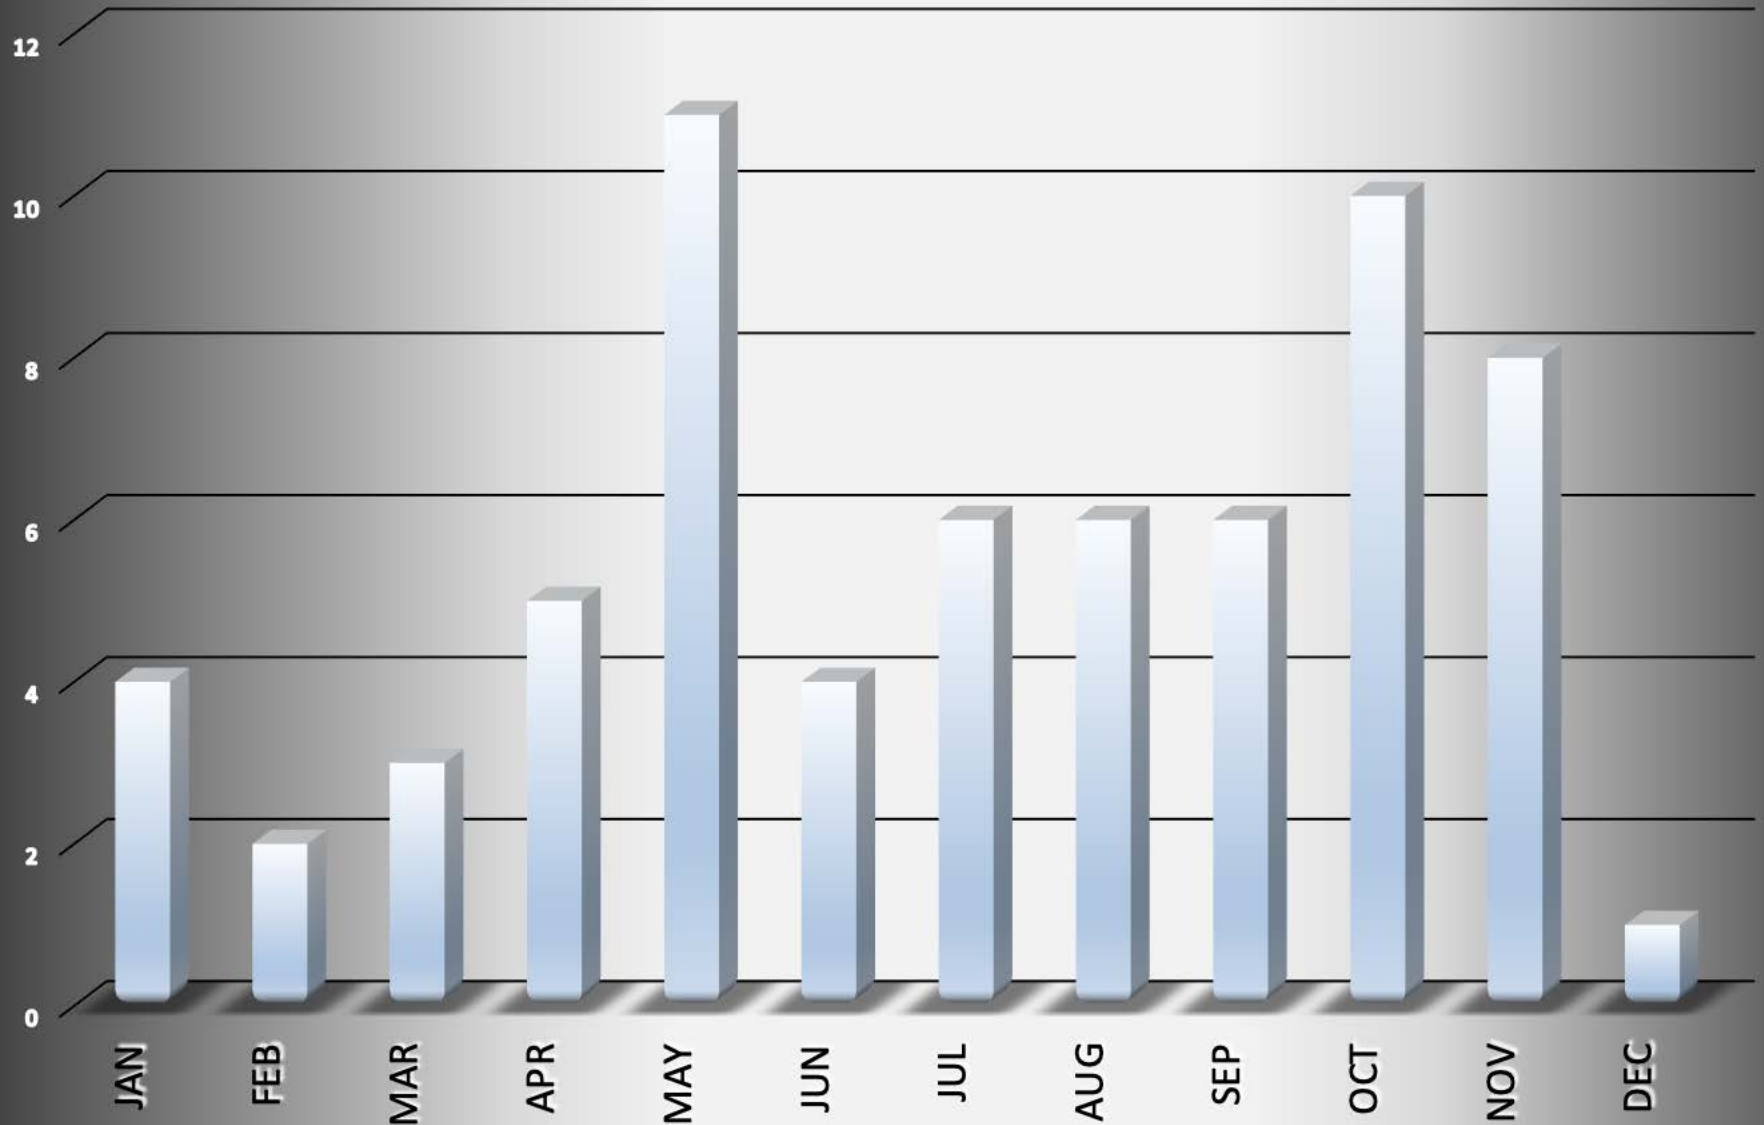

Jefferson_Township-2013

Arrests by Month - 66 total