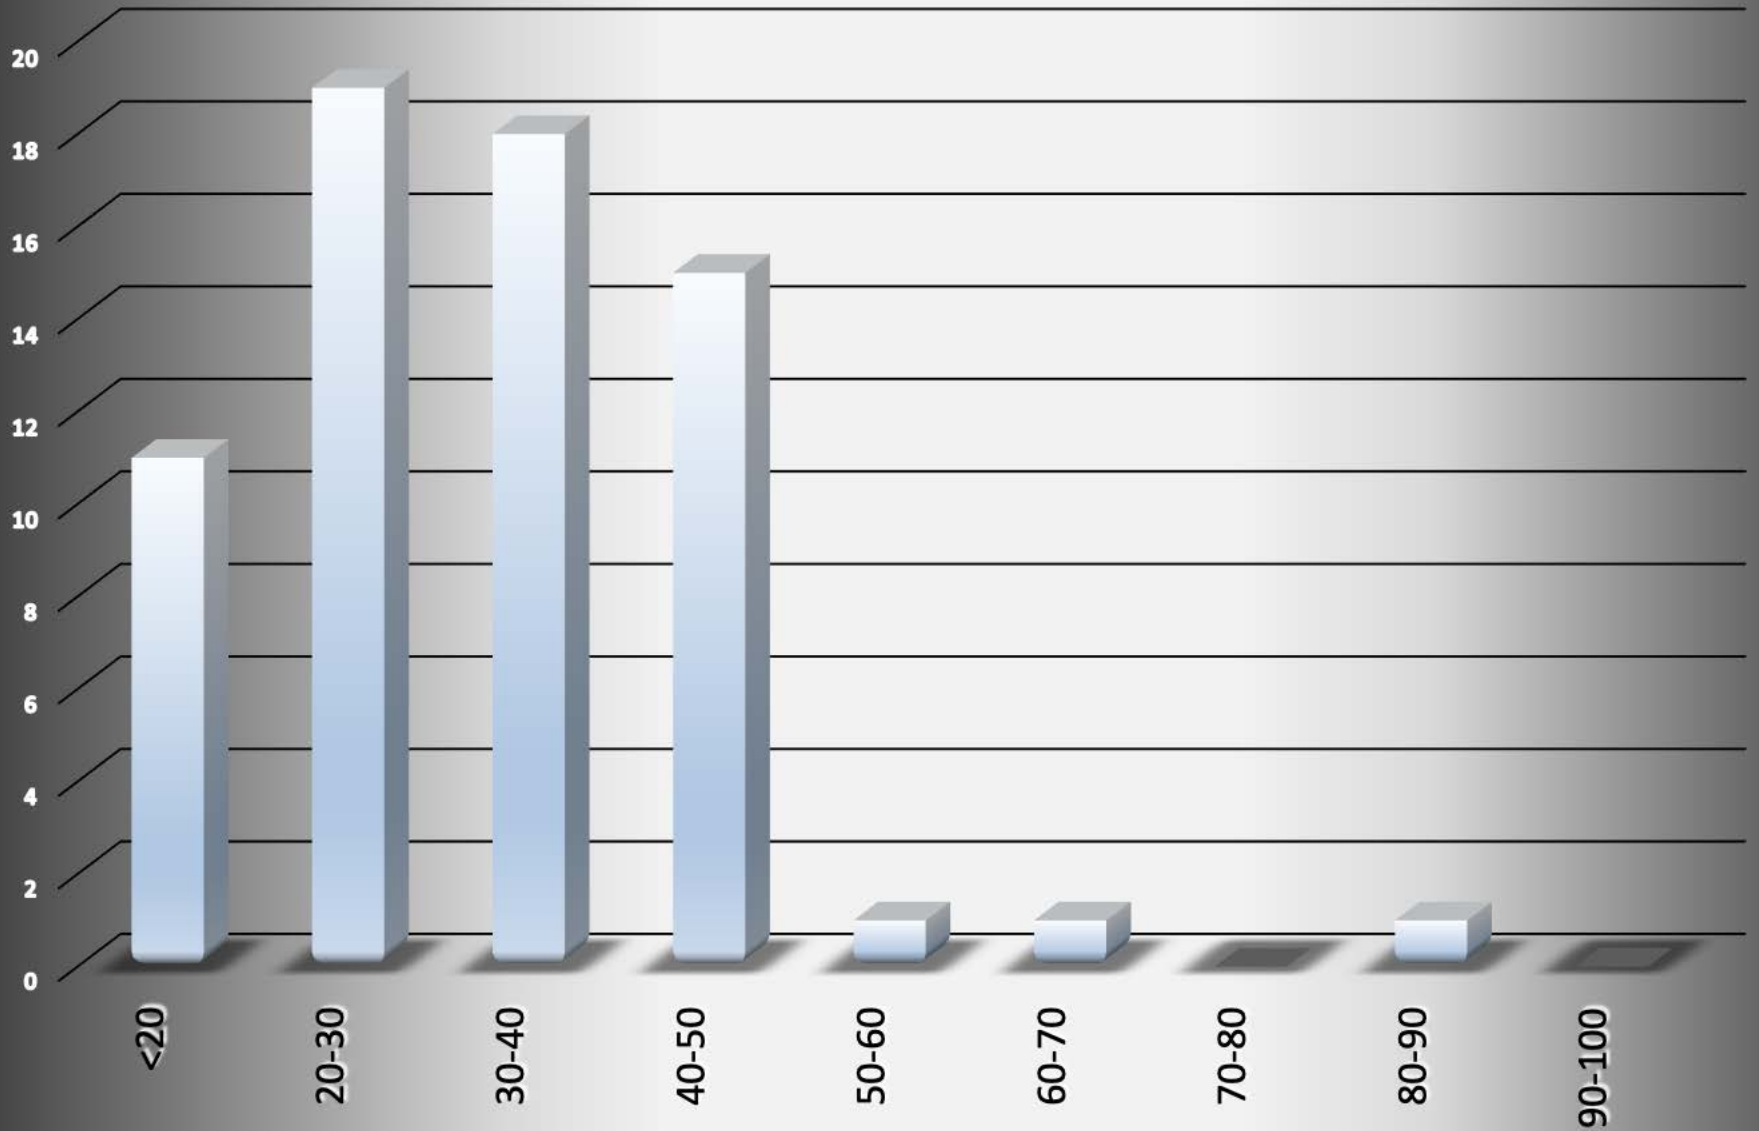

Jefferson_Township-2013 - 66 total incidents

Incident			Arrestee			Complainant		
Incident #	Date Reported	Time	Age	Race	Sex	Age	Race	Sex
130011520	11/11/13	11:03 AM	38	W	F	45	W	M
130009129	09/08/13	8:04 AM	24	W	M	24	W	M
130009398	09/15/13	2:42 AM	36	W	M	43	W	F
130011115	10/30/13	12:25 PM	40	B	M	16	B	M

Jefferson_Township-2013

Arrests by hour of the day - 66 total

Jefferson_Township-2013

Arrests by Month - 66 total

Jefferson_Township-2013

Age of Arrestee

Jefferson_Township-2013

Age of Complainant