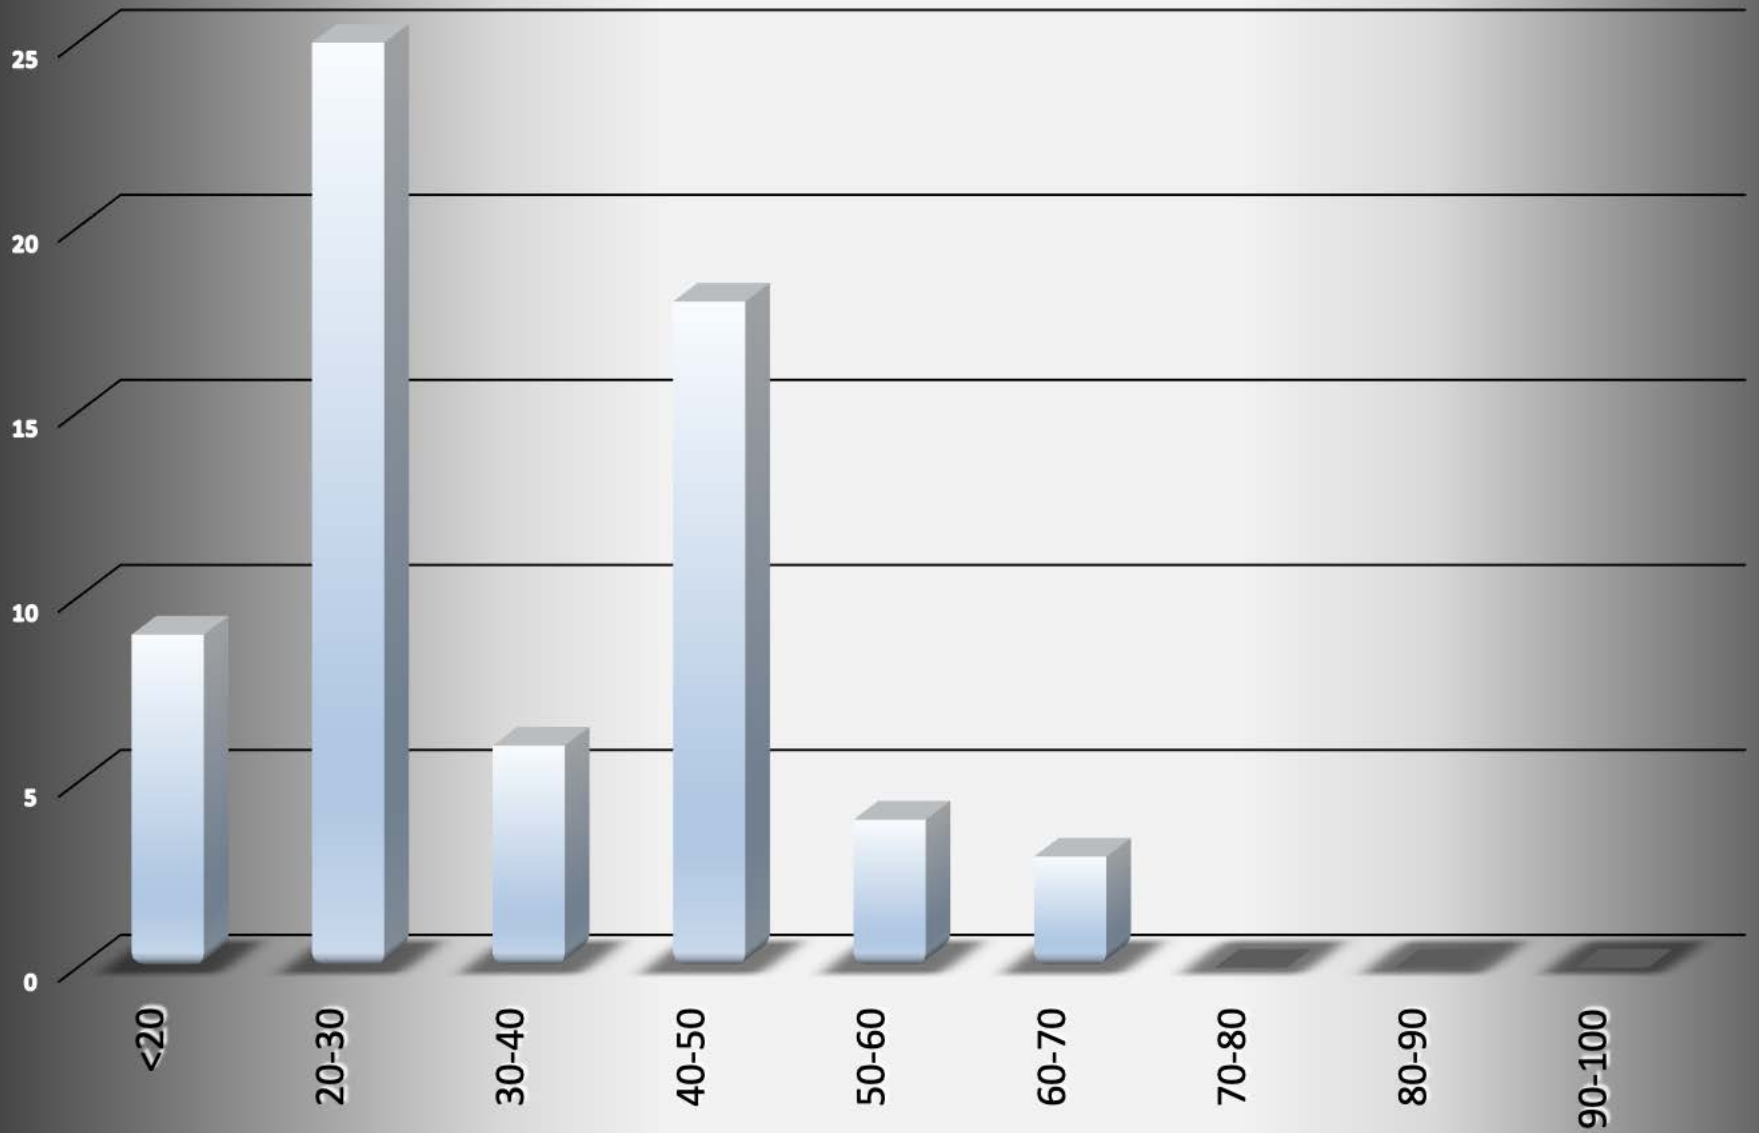

Jefferson_Township-2013 - 66 total incidents

Incident			Arrestee			Complainant		
Incident #	Date Reported	Time	Age	Race	Sex	Age	Race	Sex
130011520	11/11/13	11:03 AM	38	W	F	45	W	M
130009129	09/08/13	8:04 AM	24	W	M	24	W	M
130009398	09/15/13	2:42 AM	36	W	M	43	W	F
130011115	10/30/13	12:25 PM	40	B	M	16	B	M

Jefferson_Township-2013

Arrests by hour of the day - 66 total

Jefferson_Township-2013

Arrests by Month - 66 total

Jefferson_Township-2013

Age of Arrestee

Jefferson_Township-2013

Age of Complainant