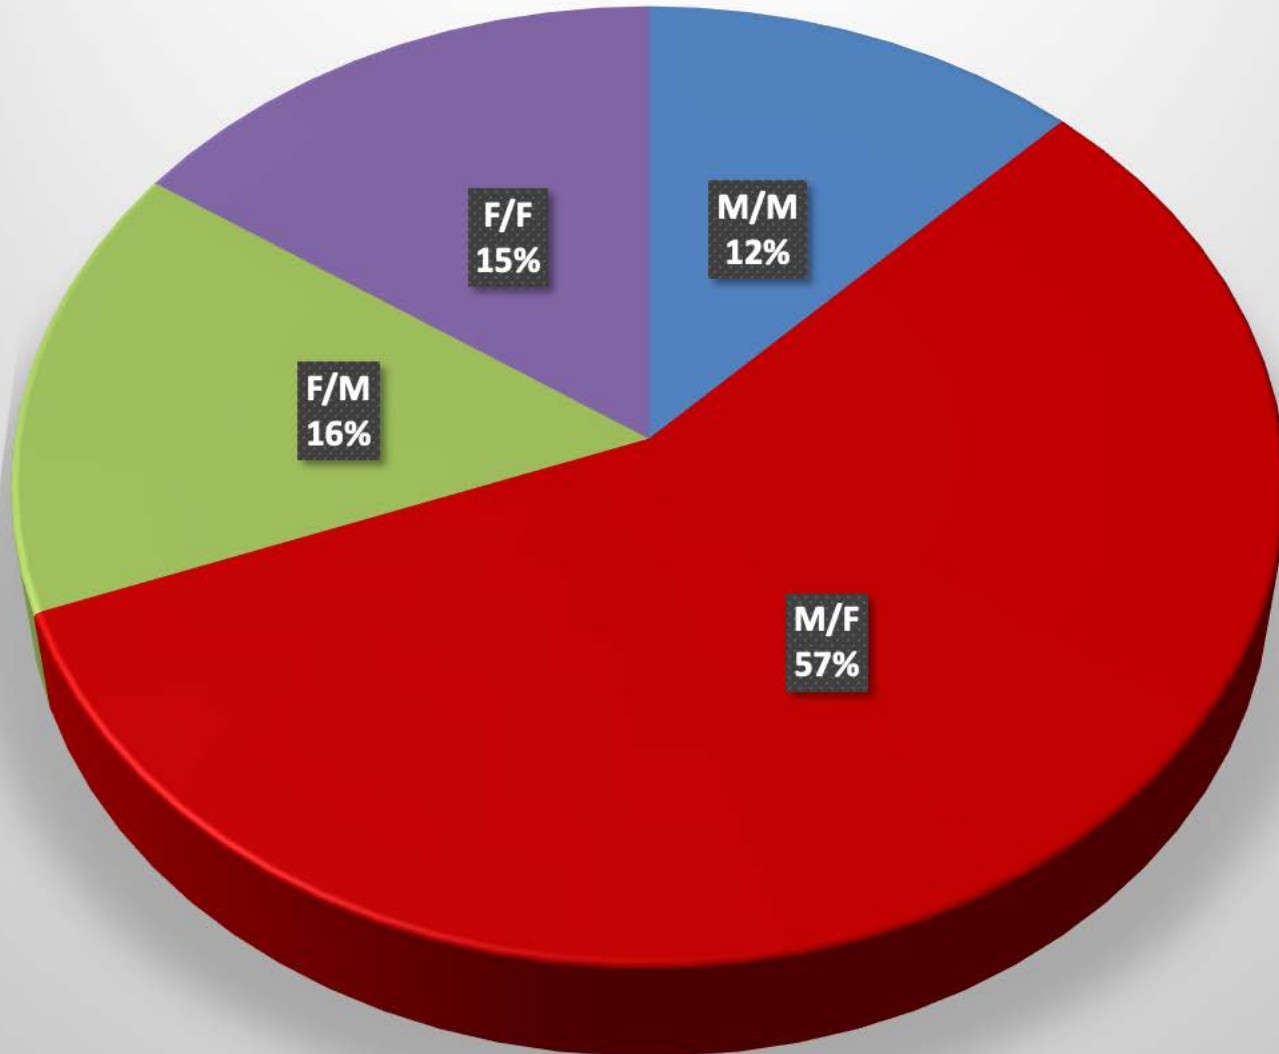

Jefferson_Township-2013 - 66 total incidents

Incident			Arrestee			Complainant		
Incident #	Date Reported	Time	Age	Race	Sex	Age	Race	Sex
130011520	11/11/13	11:03 AM	38	W	F	45	W	M
130009129	09/08/13	8:04 AM	24	W	M	24	W	M
130009398	09/15/13	2:42 AM	36	W	M	43	W	F
130011115	10/30/13	12:25 PM	40	B	M	16	B	M

Jefferson_Township-2013

Arrests by hour of the day - 66 total

Jefferson_Township-2013

Arrests by Month - 66 total

Jefferson_Township-2013

Age of Arrestee

Jefferson_Township-2013

Age of Complainant

Jefferson_Township-2013
Arrestee/Complainant Sex - 66 total

Jefferson_Township-2013

Sex of Arrestees

Jefferson_Township-2013

Sex of Complainants