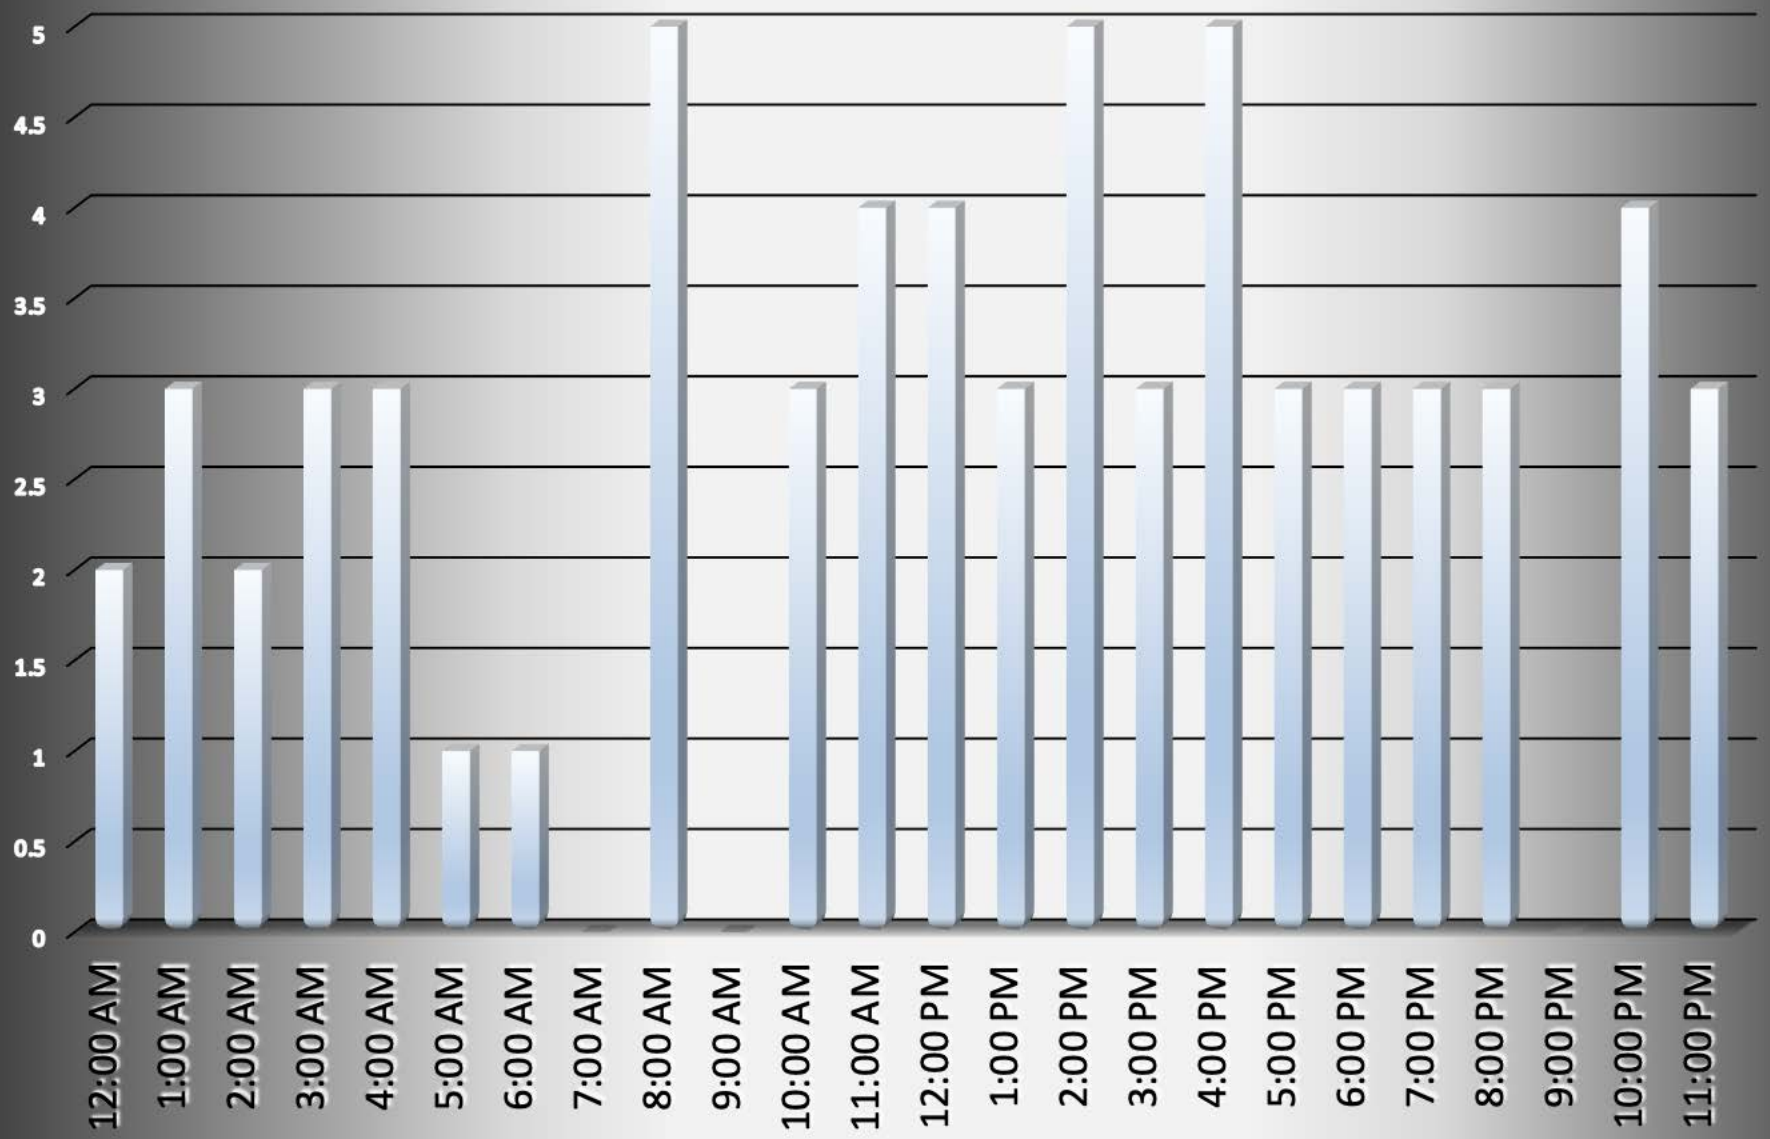

Jefferson_Township-2013

Arrests by hour of the day - 66 total