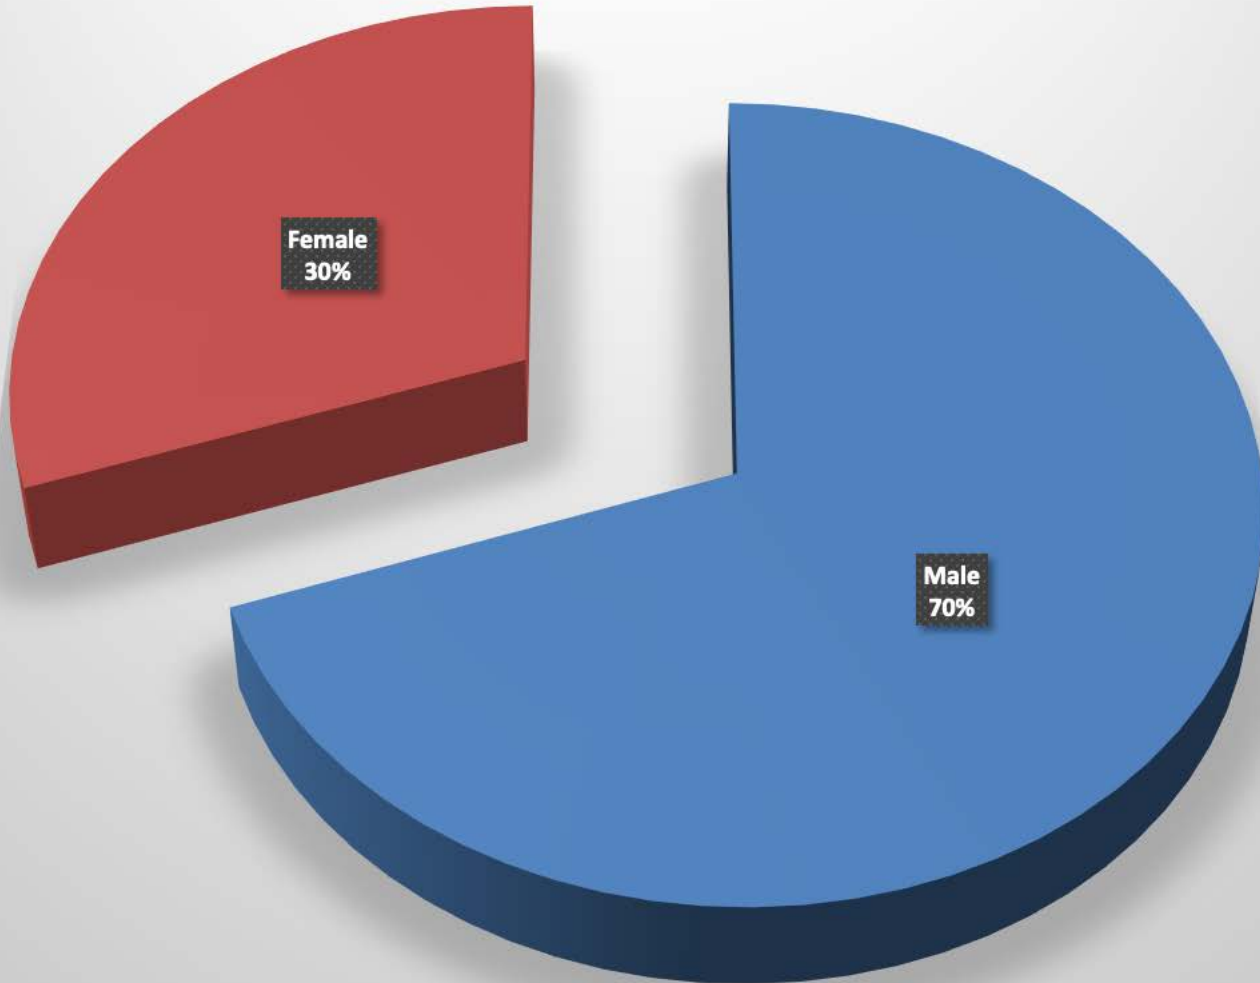

Jefferson_Township-2013 - 66 total incidents

Incident			Arrestee			Complainant		
Incident #	Date Reported	Time	Age	Race	Sex	Age	Race	Sex
130011520	11/11/13	11:03 AM	38	W	F	45	W	M
130009129	09/08/13	8:04 AM	24	W	M	24	W	M
130009398	09/15/13	2:42 AM	36	W	M	43	W	F
130011115	10/30/13	12:25 PM	40	B	M	16	B	M

Jefferson_Township-2013

Arrests by hour of the day - 66 total

Jefferson_Township-2013

Arrests by Month - 66 total

Jefferson_Township-2013

Age of Arrestee

Jefferson_Township-2013

Age of Complainant

Jefferson_Township-2013
Arrestee/Complainant Sex - 66 total

Jefferson_Township-2013

Sex of Arrestees

Jefferson_Township-2013

Sex of Complainants