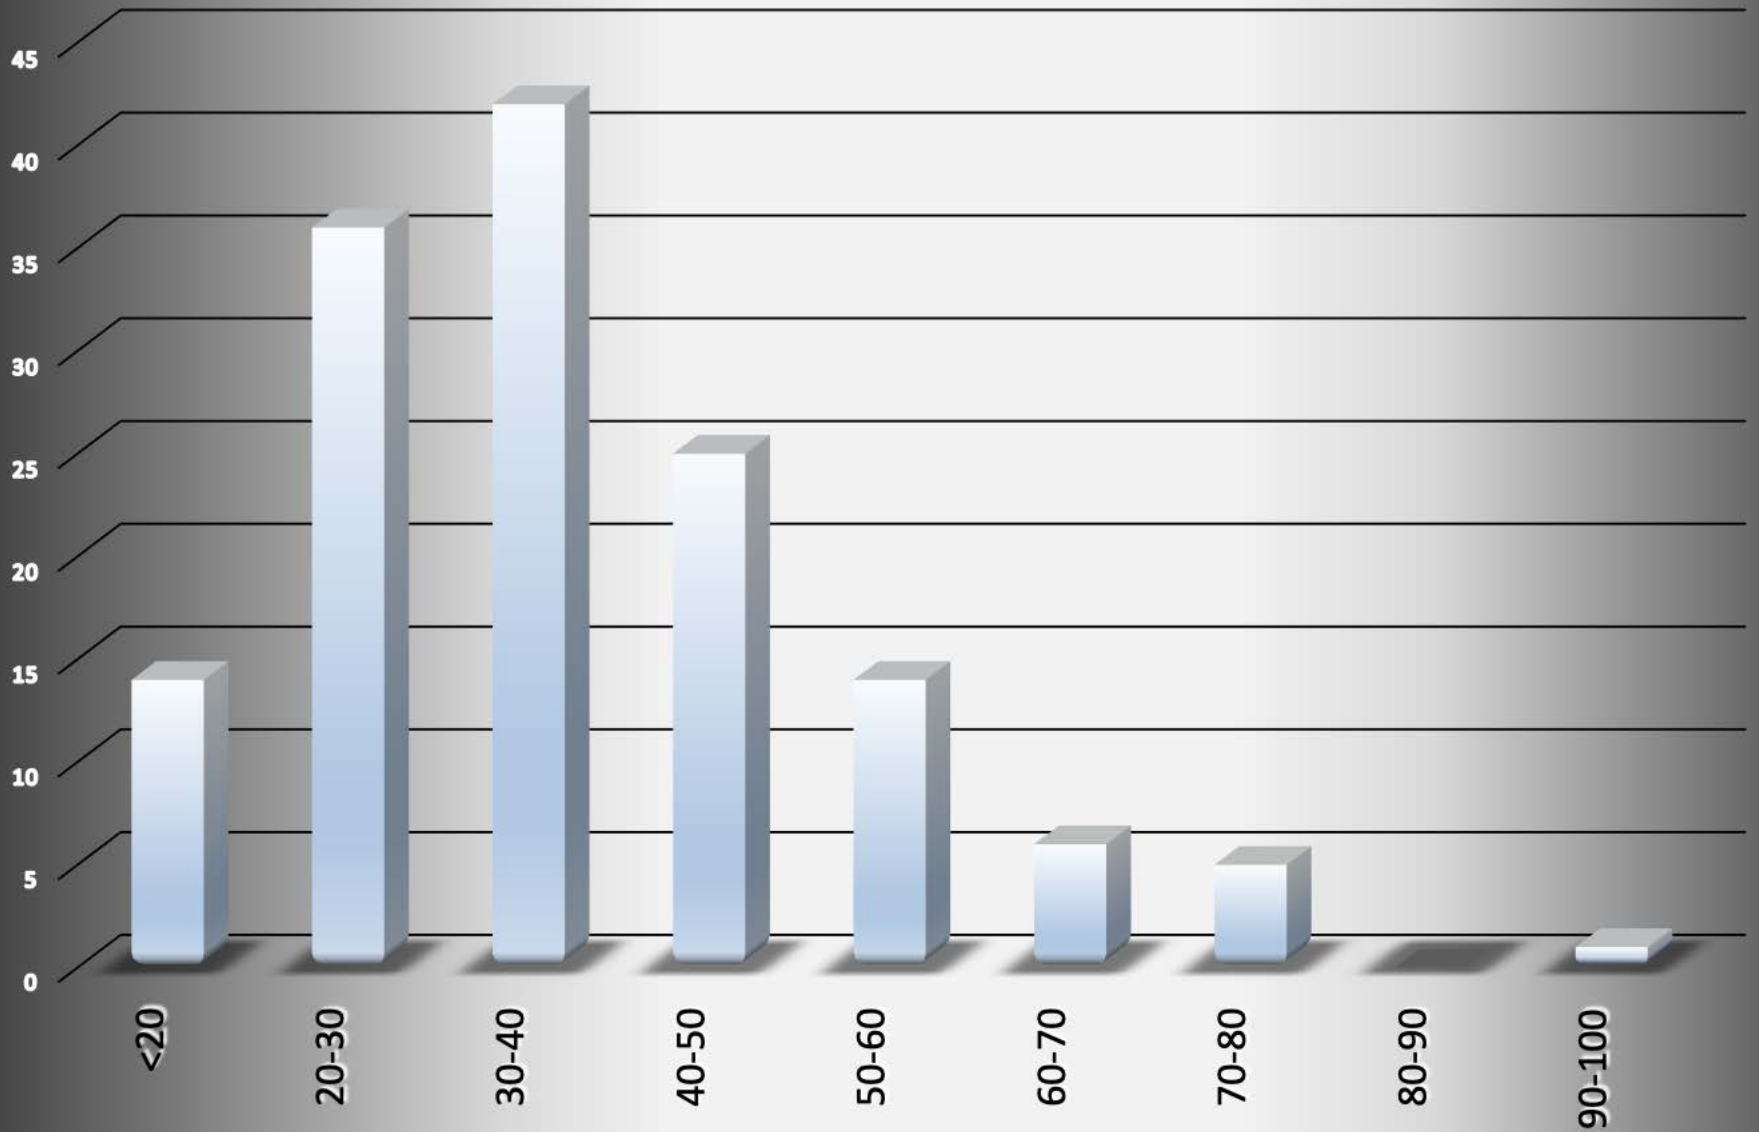

Huber_Heights-2017

Age of Complainant