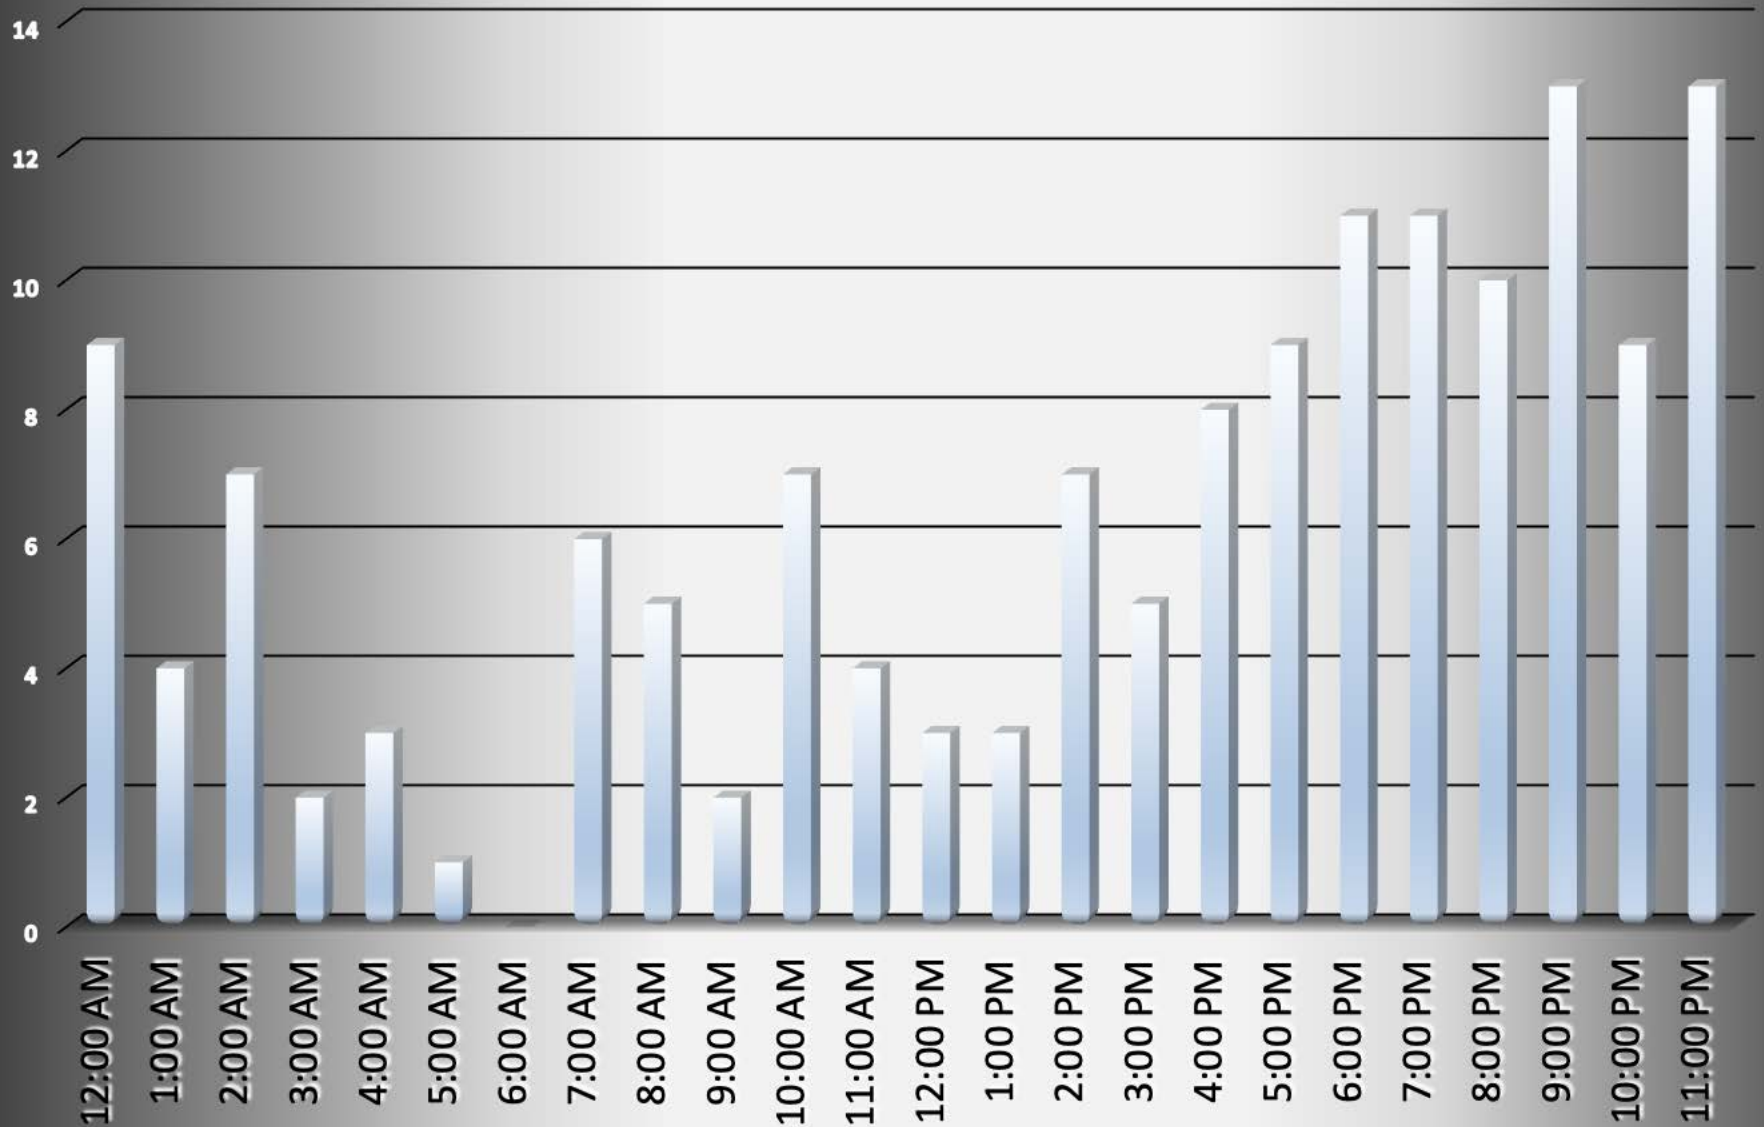

Huber_Heights-2017

Arrests by hour of the day - 152 total