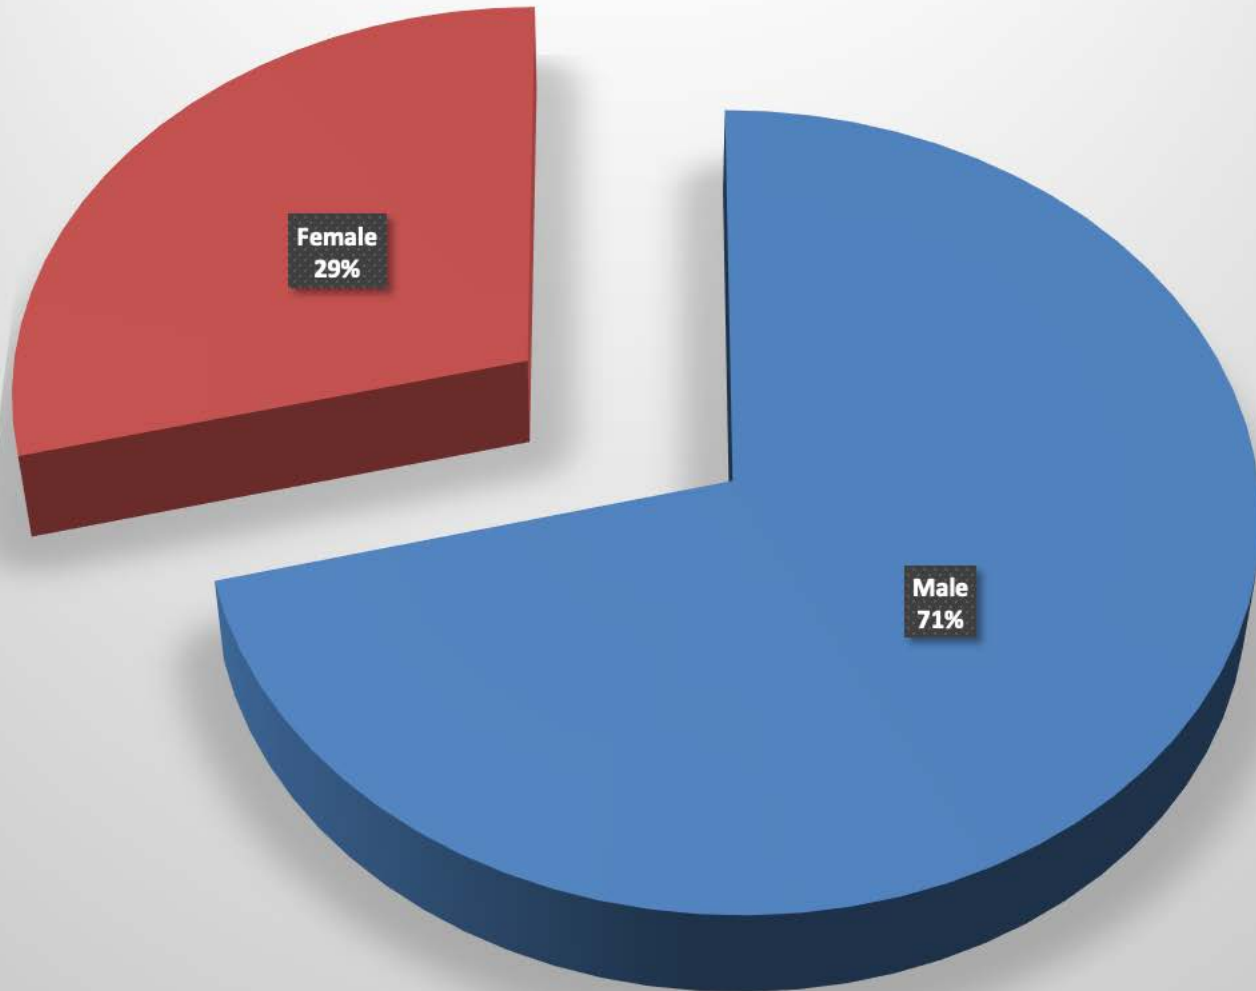

## Age of Complainant

# Huber\_Heights-2017 Arrestee Marital Status

# Huber\_Heights-2017 Arrestee Marital Status

**Huber\_Heights-2017**  
**Arrestee/Complainant Sex - 152 total**

## Sex of Arrestees