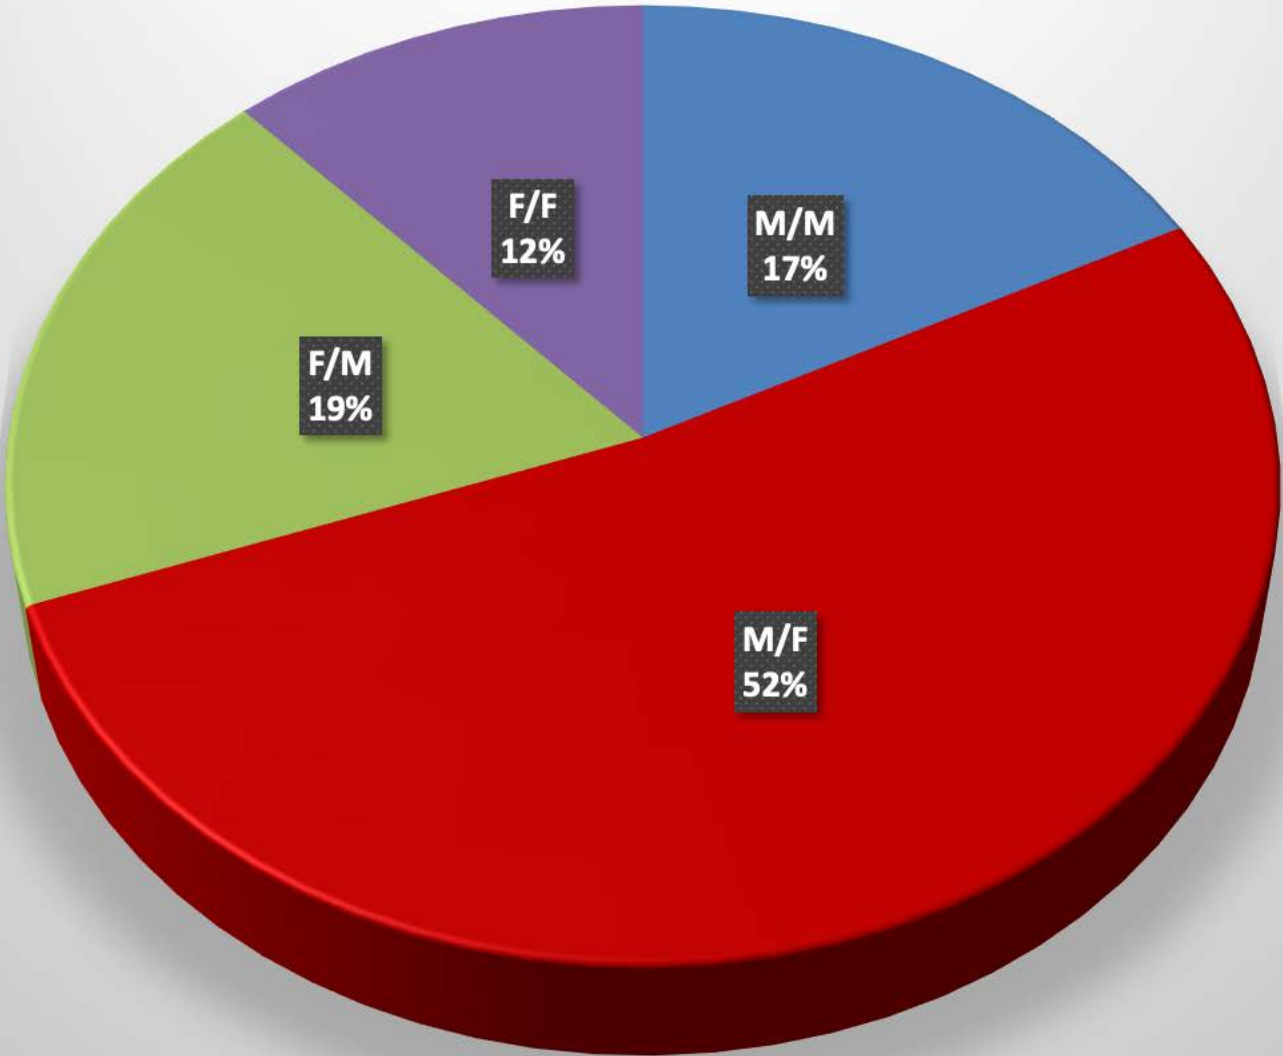

## Age of Complainant

# Huber\_Heights-2017 Arrestee Marital Status

# Huber\_Heights-2017 Arrestee Marital Status

**Huber\_Heights-2017**  
**Arrestee/Complainant Sex - 152 total**