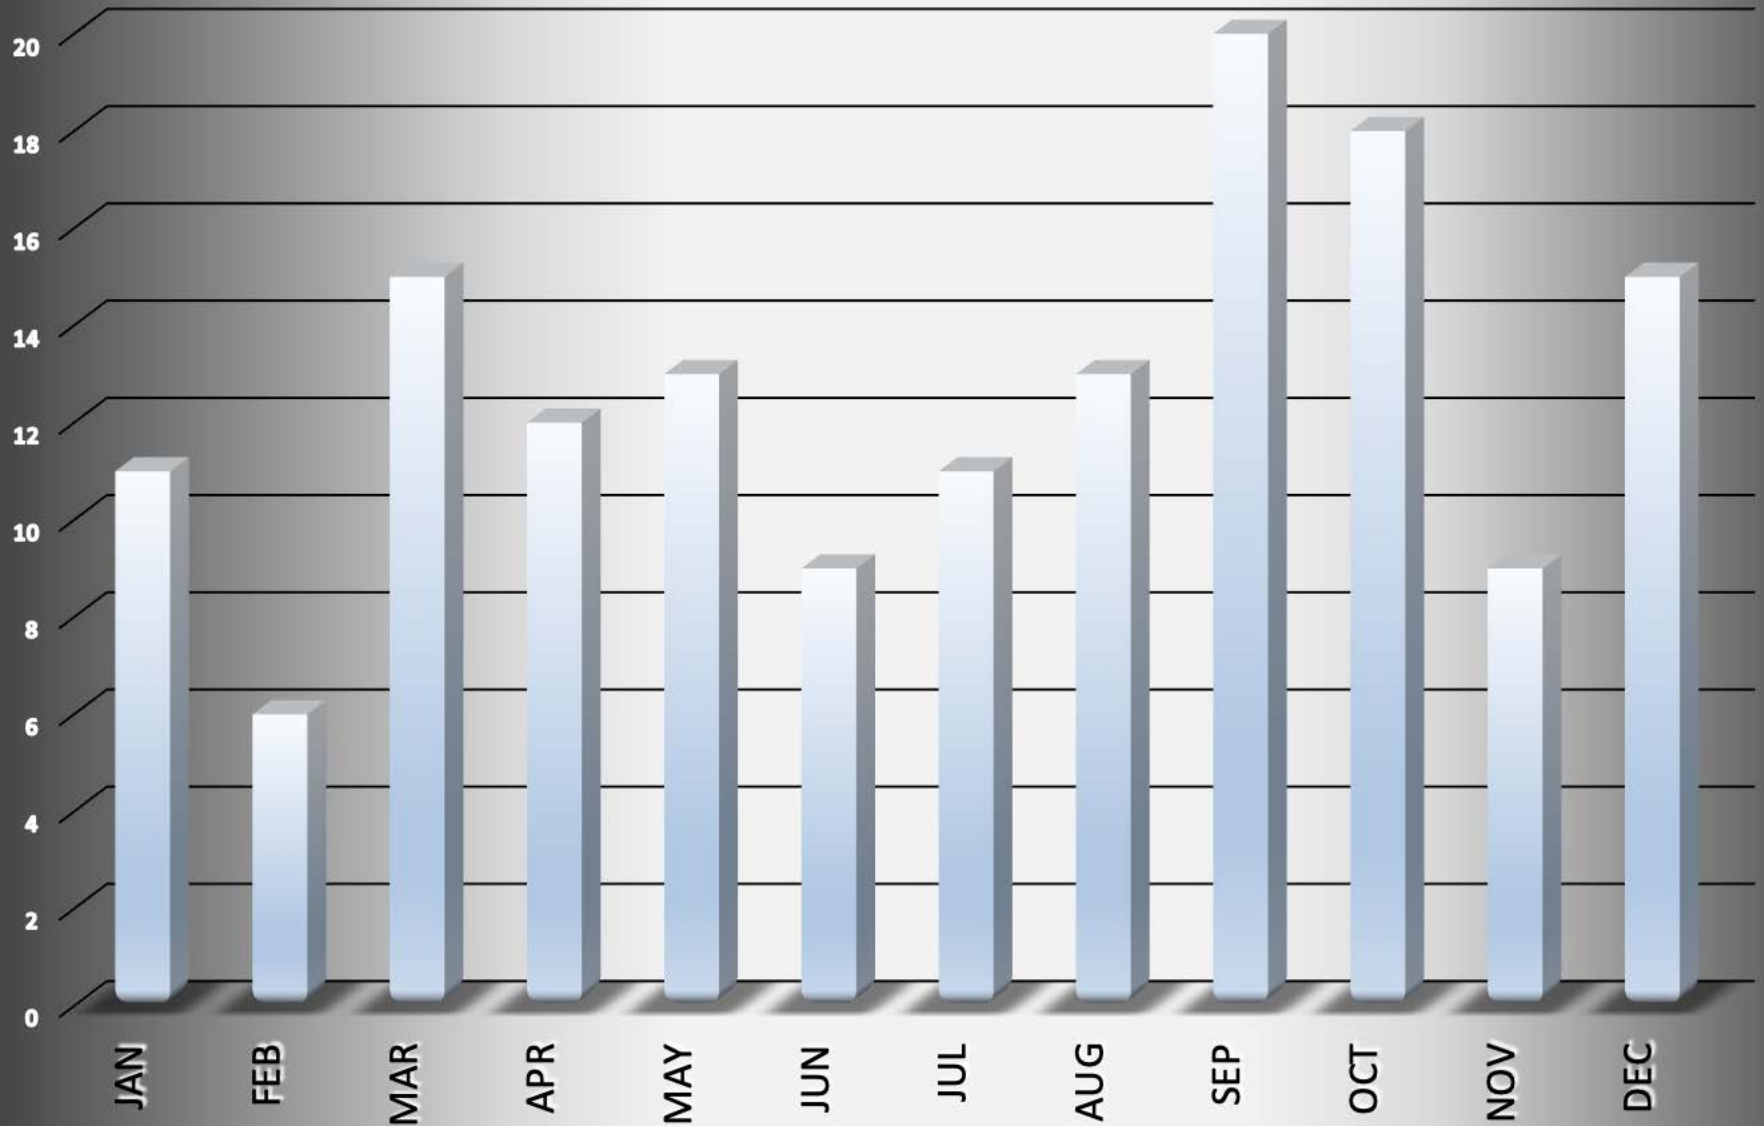

Huber_Heights-2017

Arrests by Month - 152 total