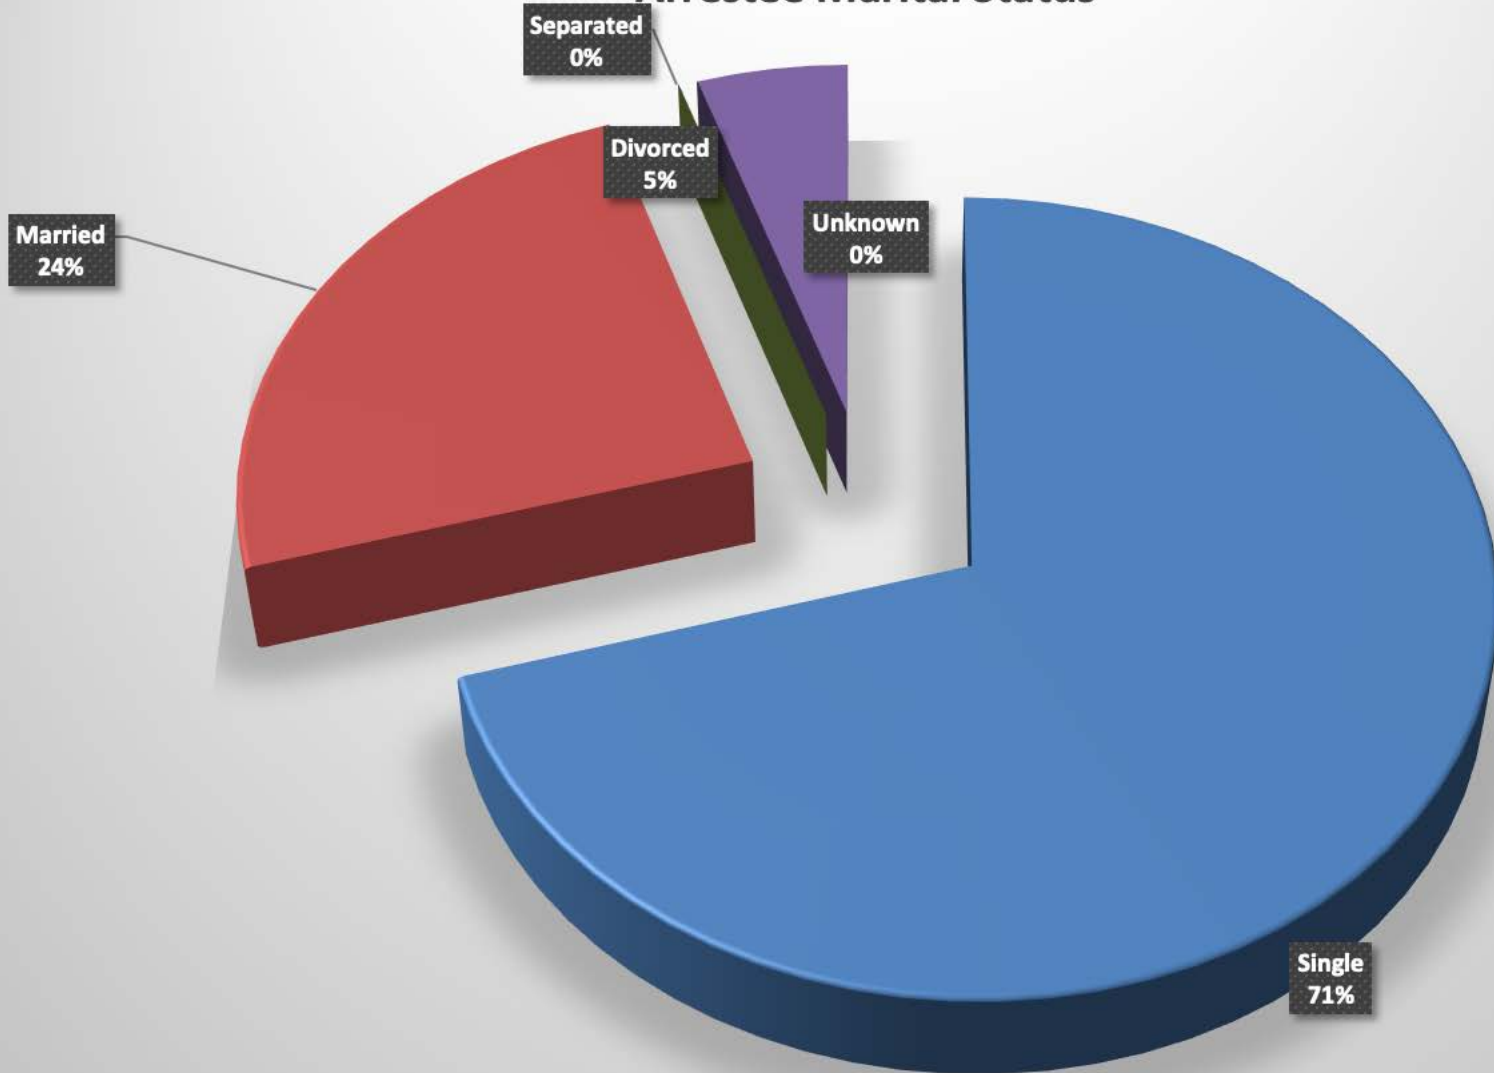

Huber_Heights-2017 Arrestee Marital Status