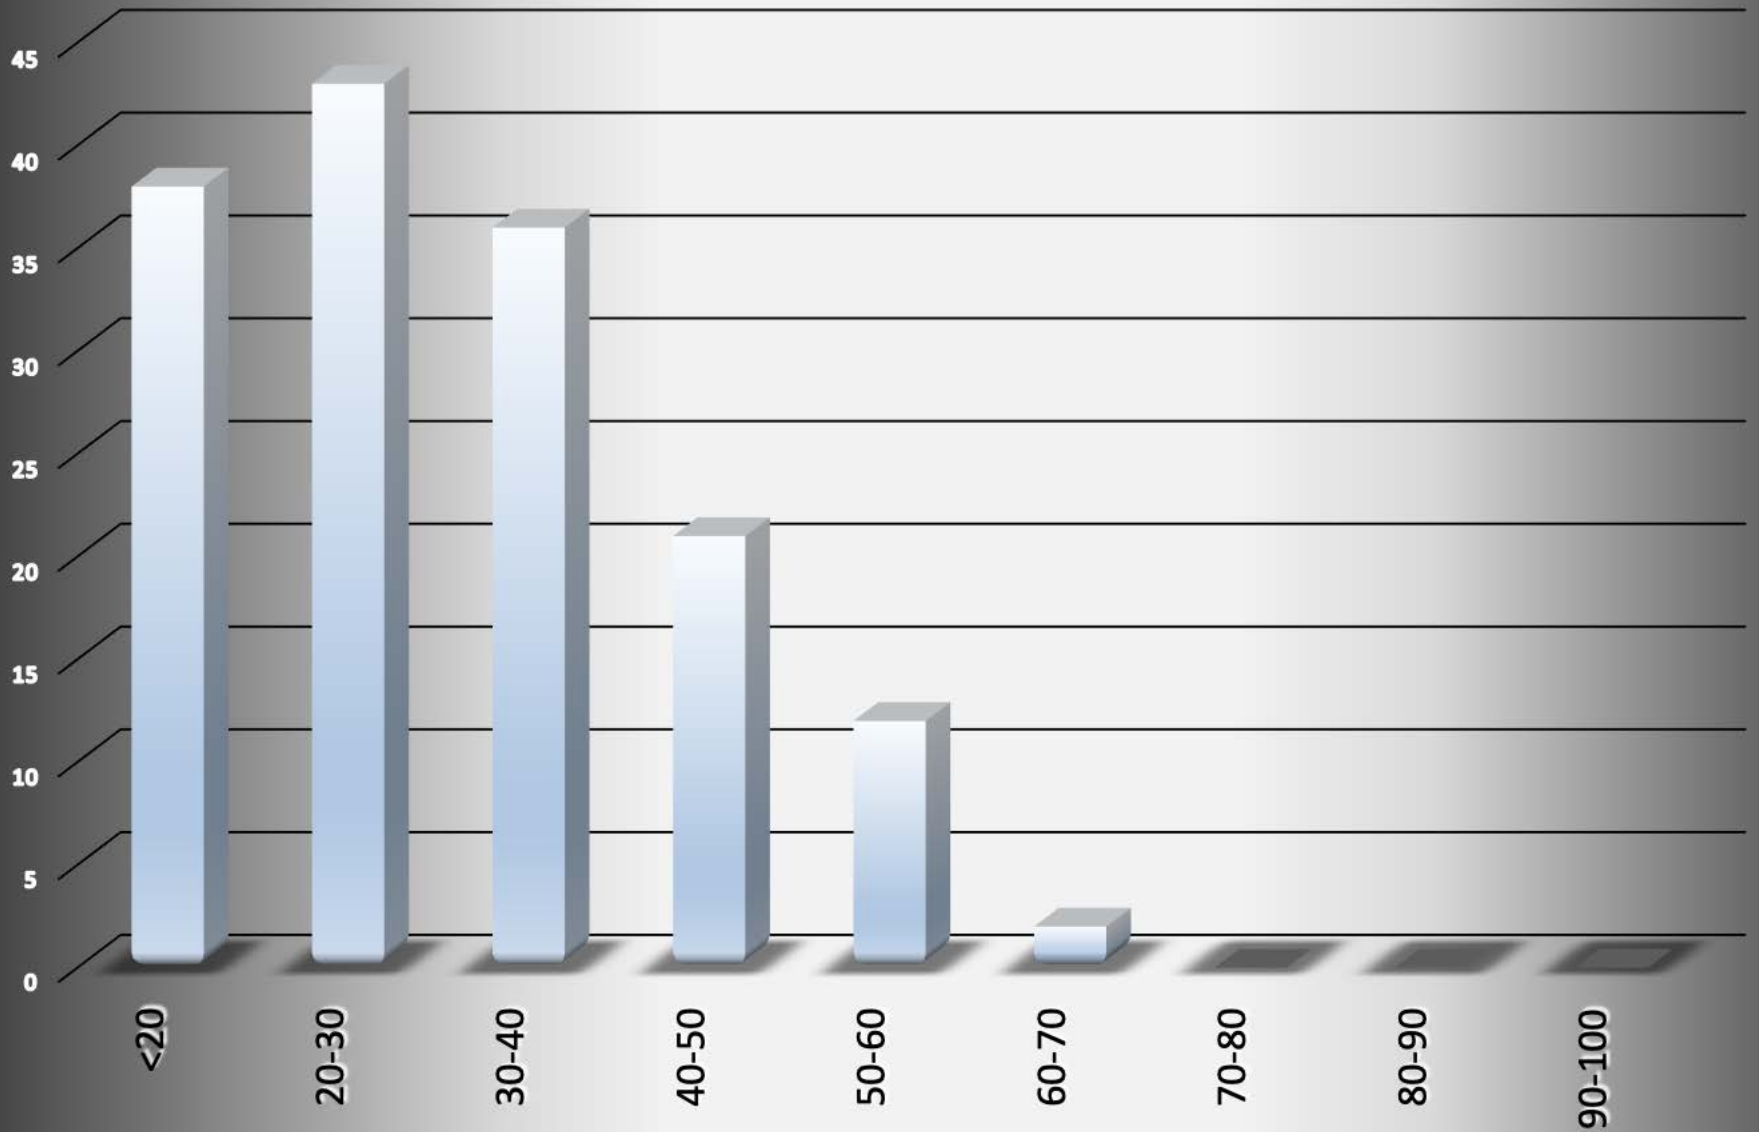

Huber_Heights-2017

Age of Arrestee