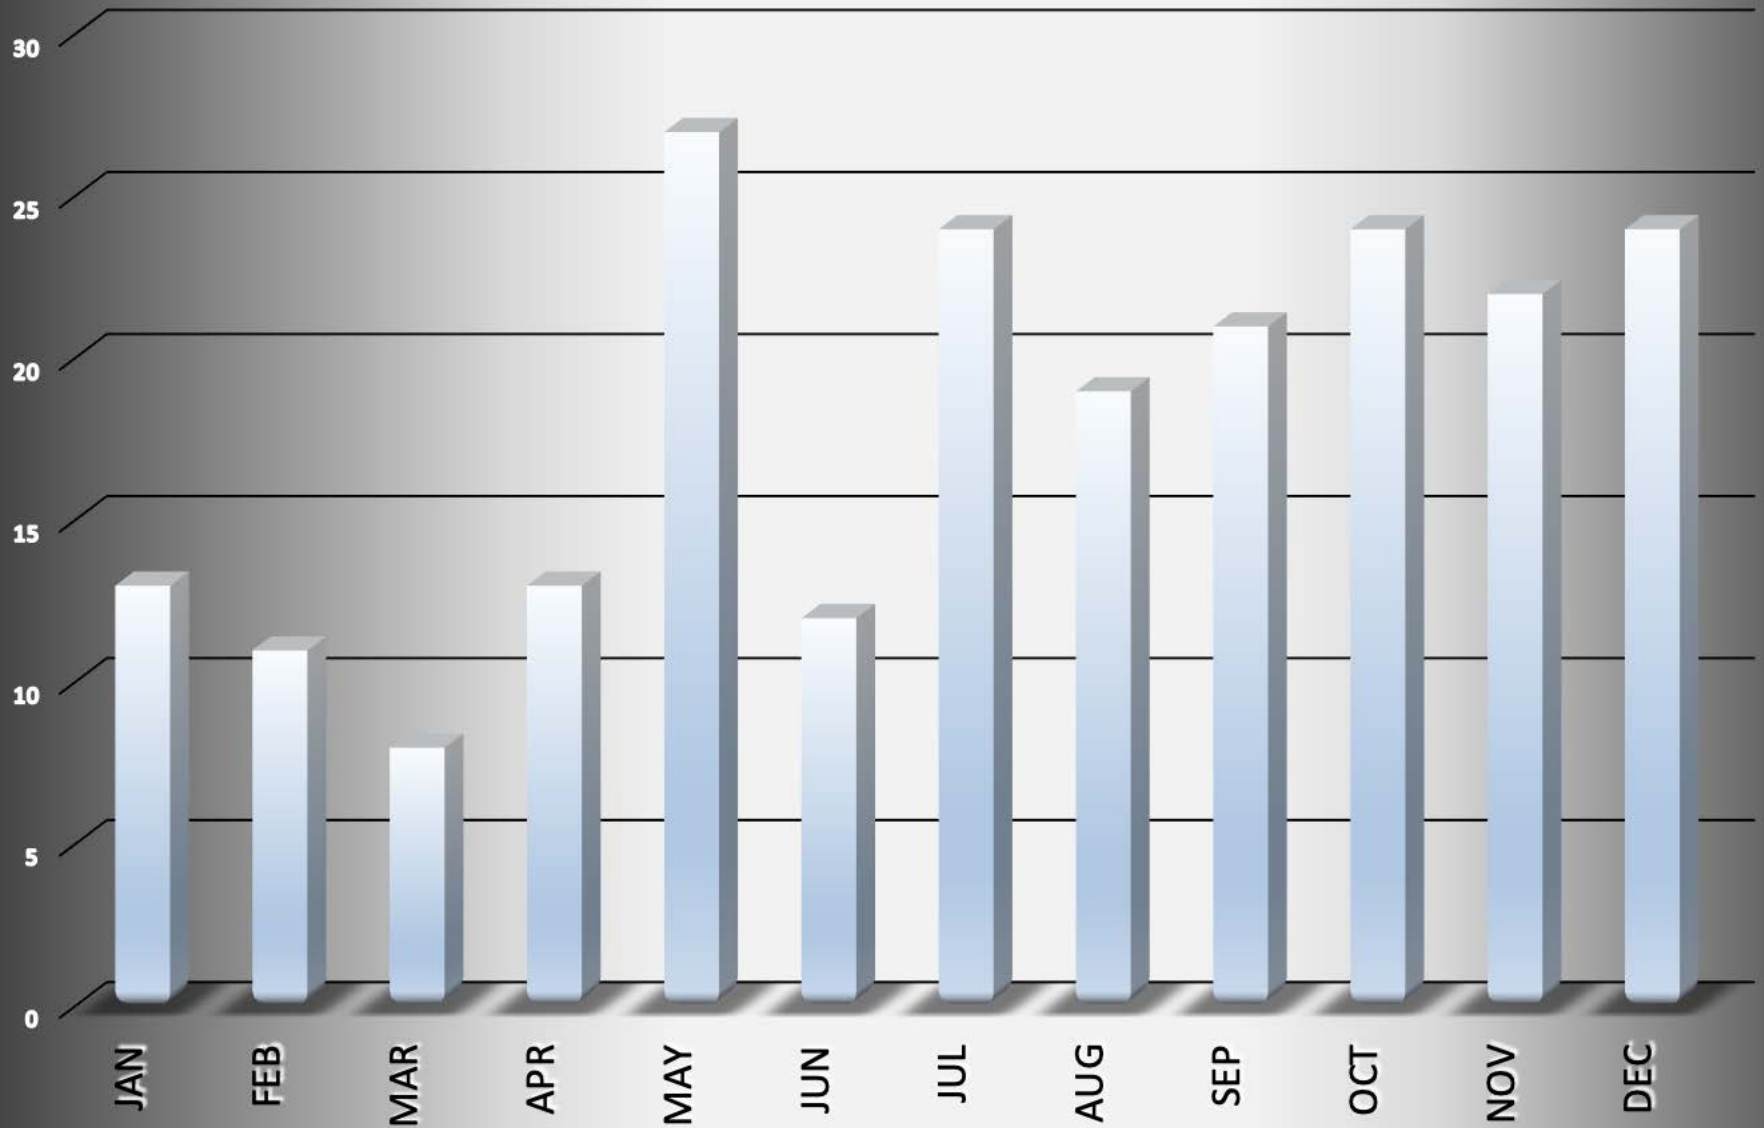

Huber_Heights-2011

Arrests by Month - 218 total