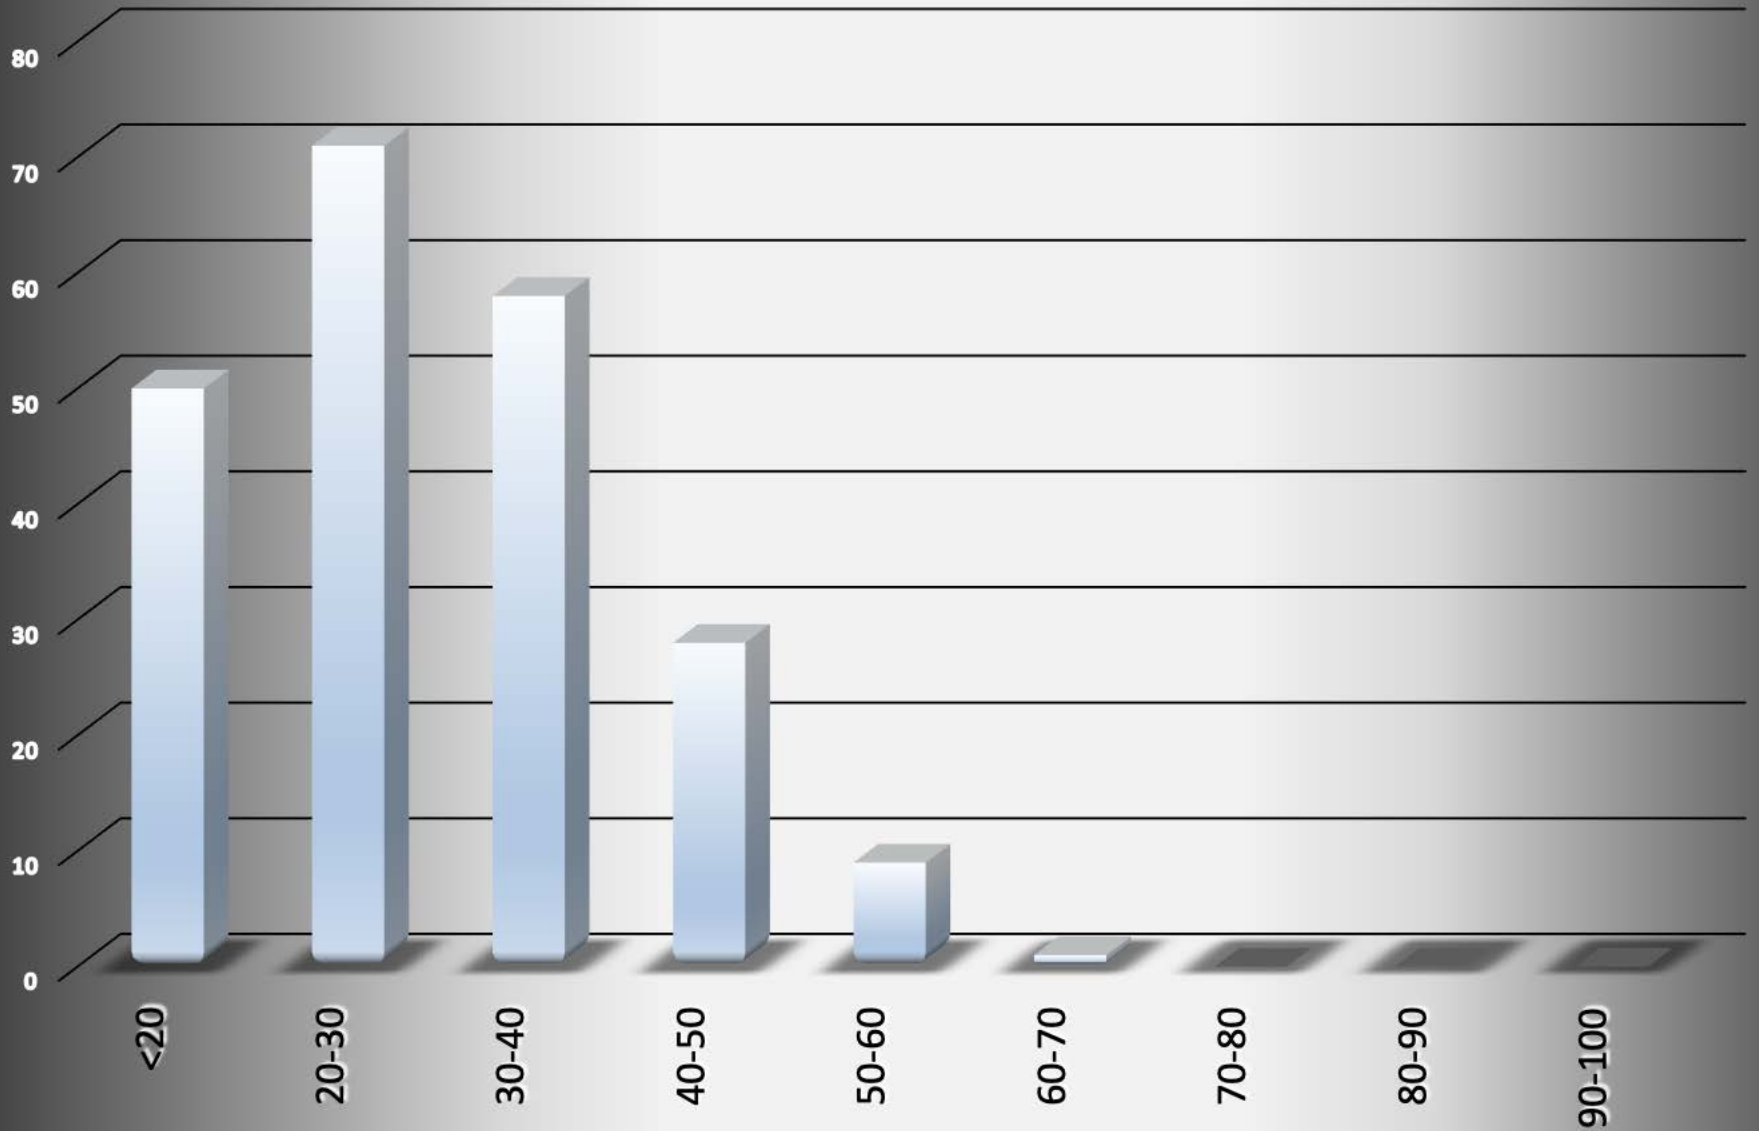

Huber_Heights-2011

Arrests by hour of the day - 218 total

Huber_Heights-2011

Arrests by Month - 218 total

Huber_Heights-2011

Age of Arrestee

Huber_Heights-2011

Age of Complainant