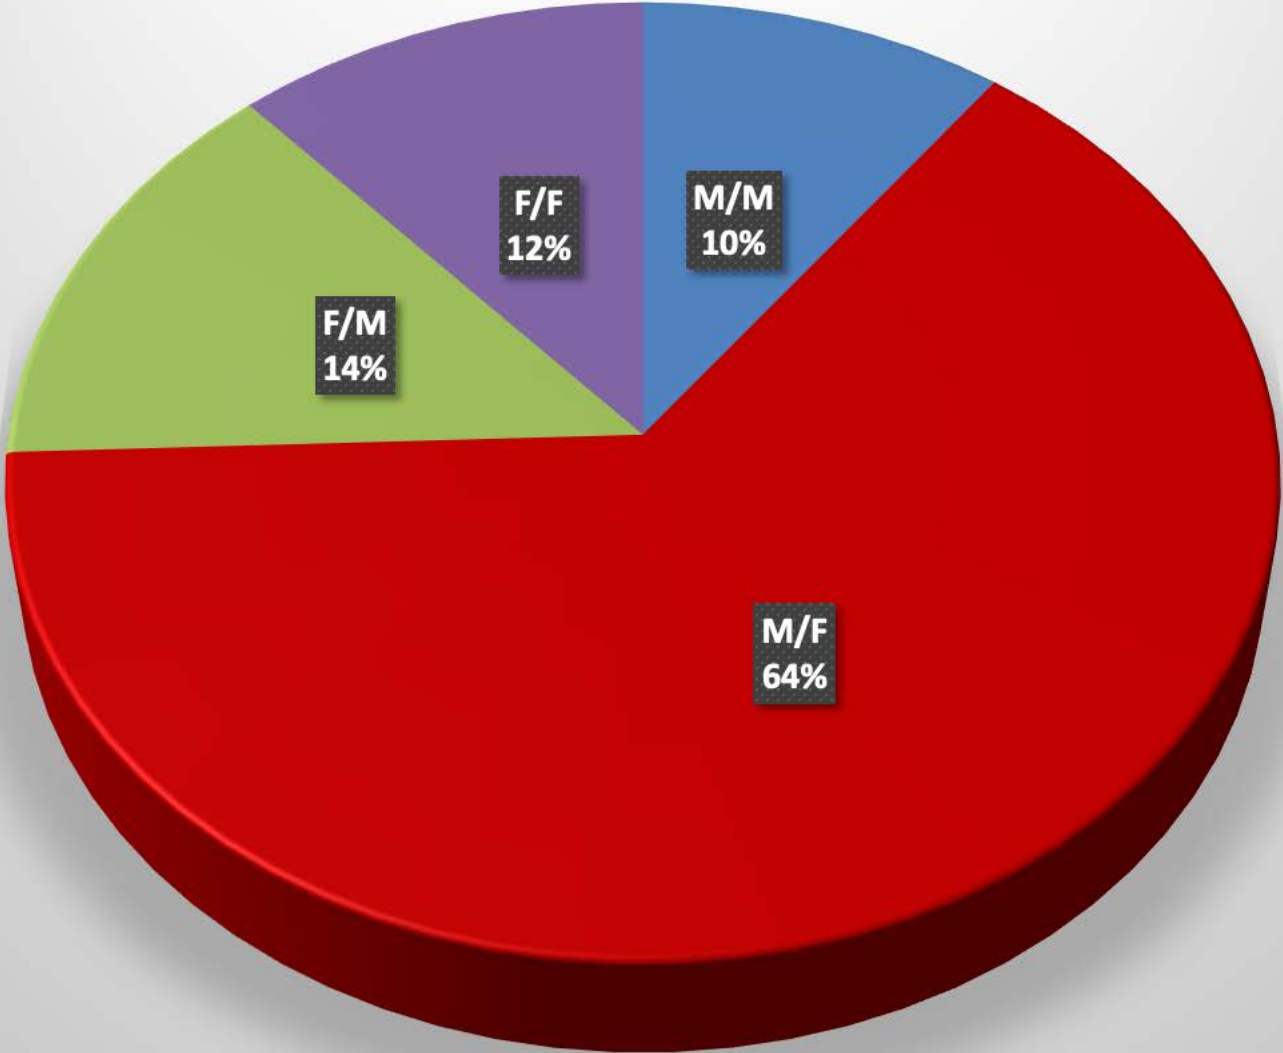

Huber_Heights-2011
Arrestee/Complainant Sex - 218 total