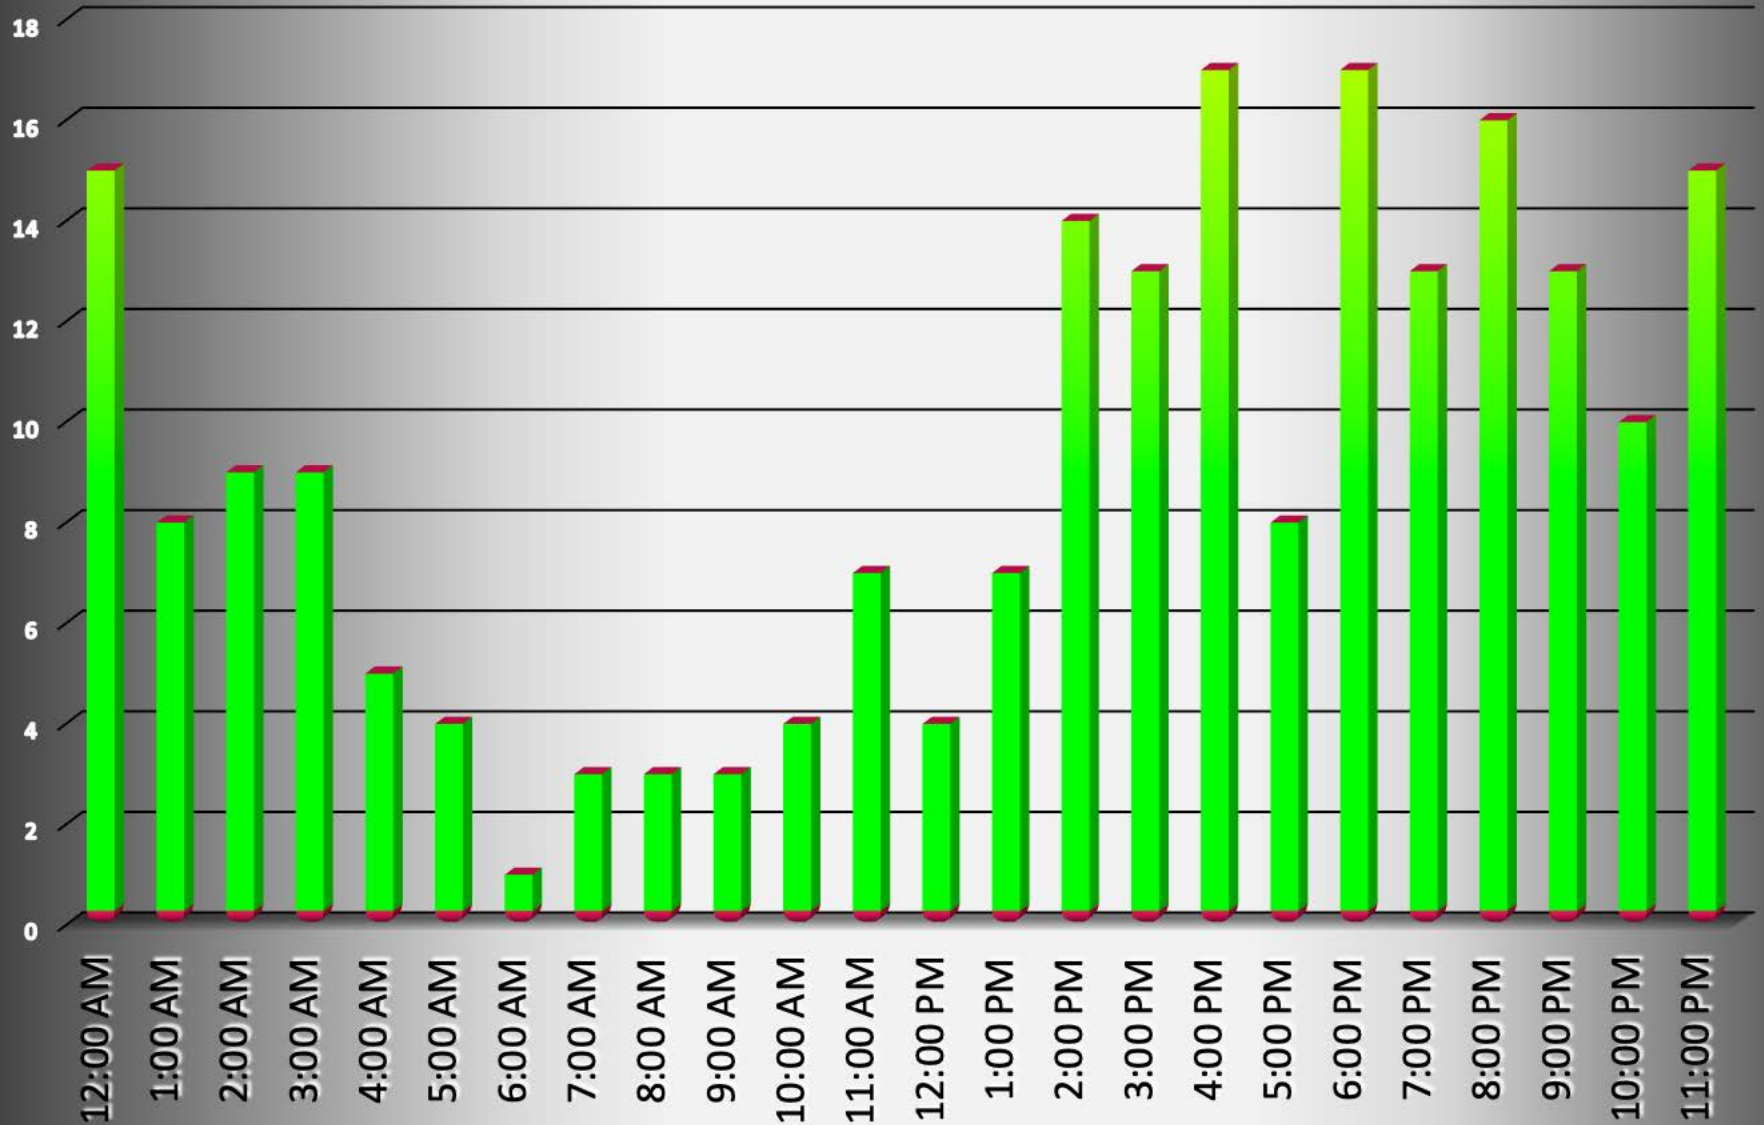

Huber_Heights-2011

Arrests by hour of the day - 218 total