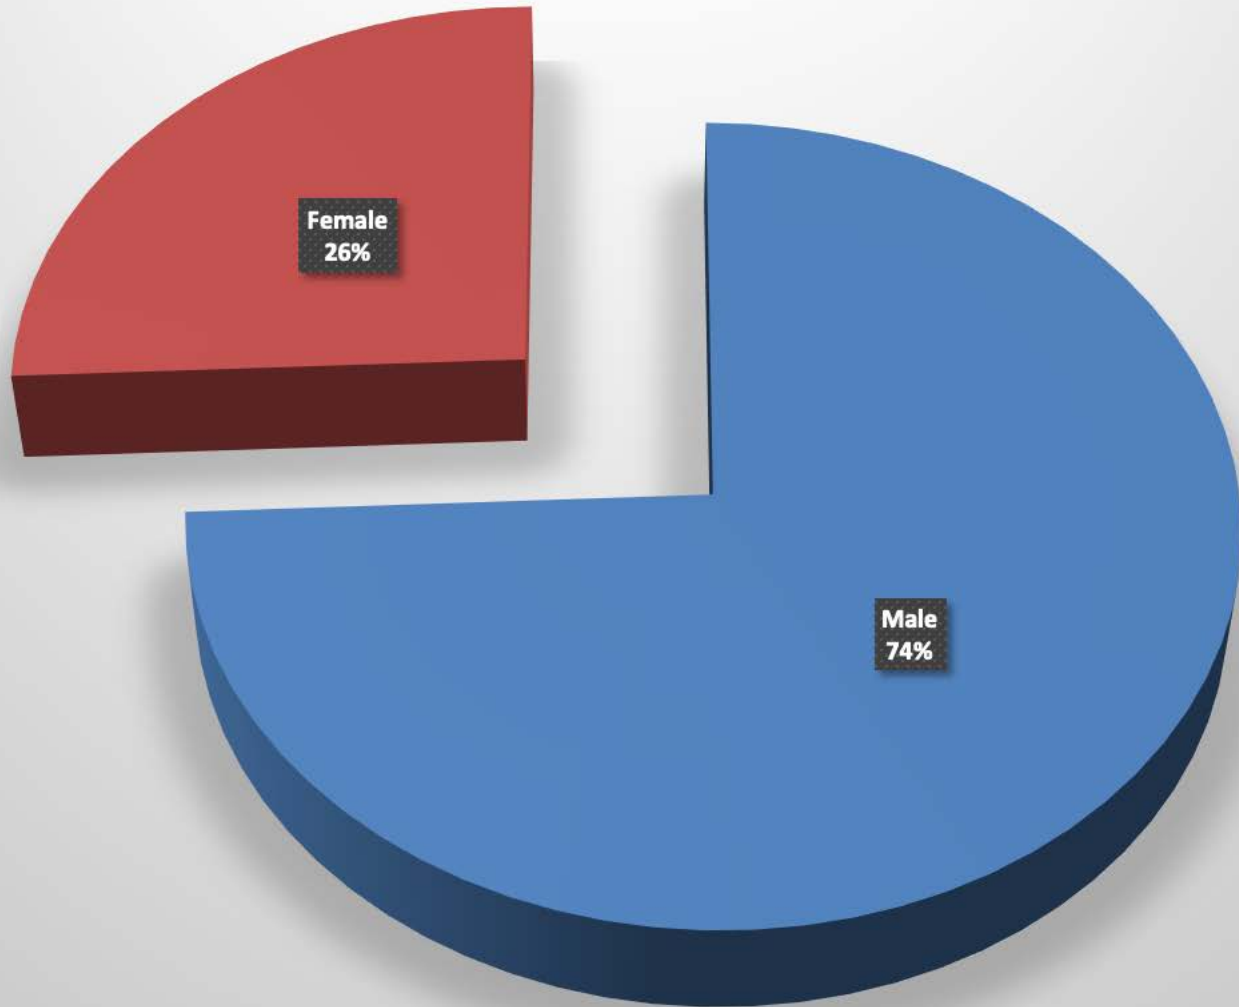

Huber_Heights-2011

Sex of Arrestees