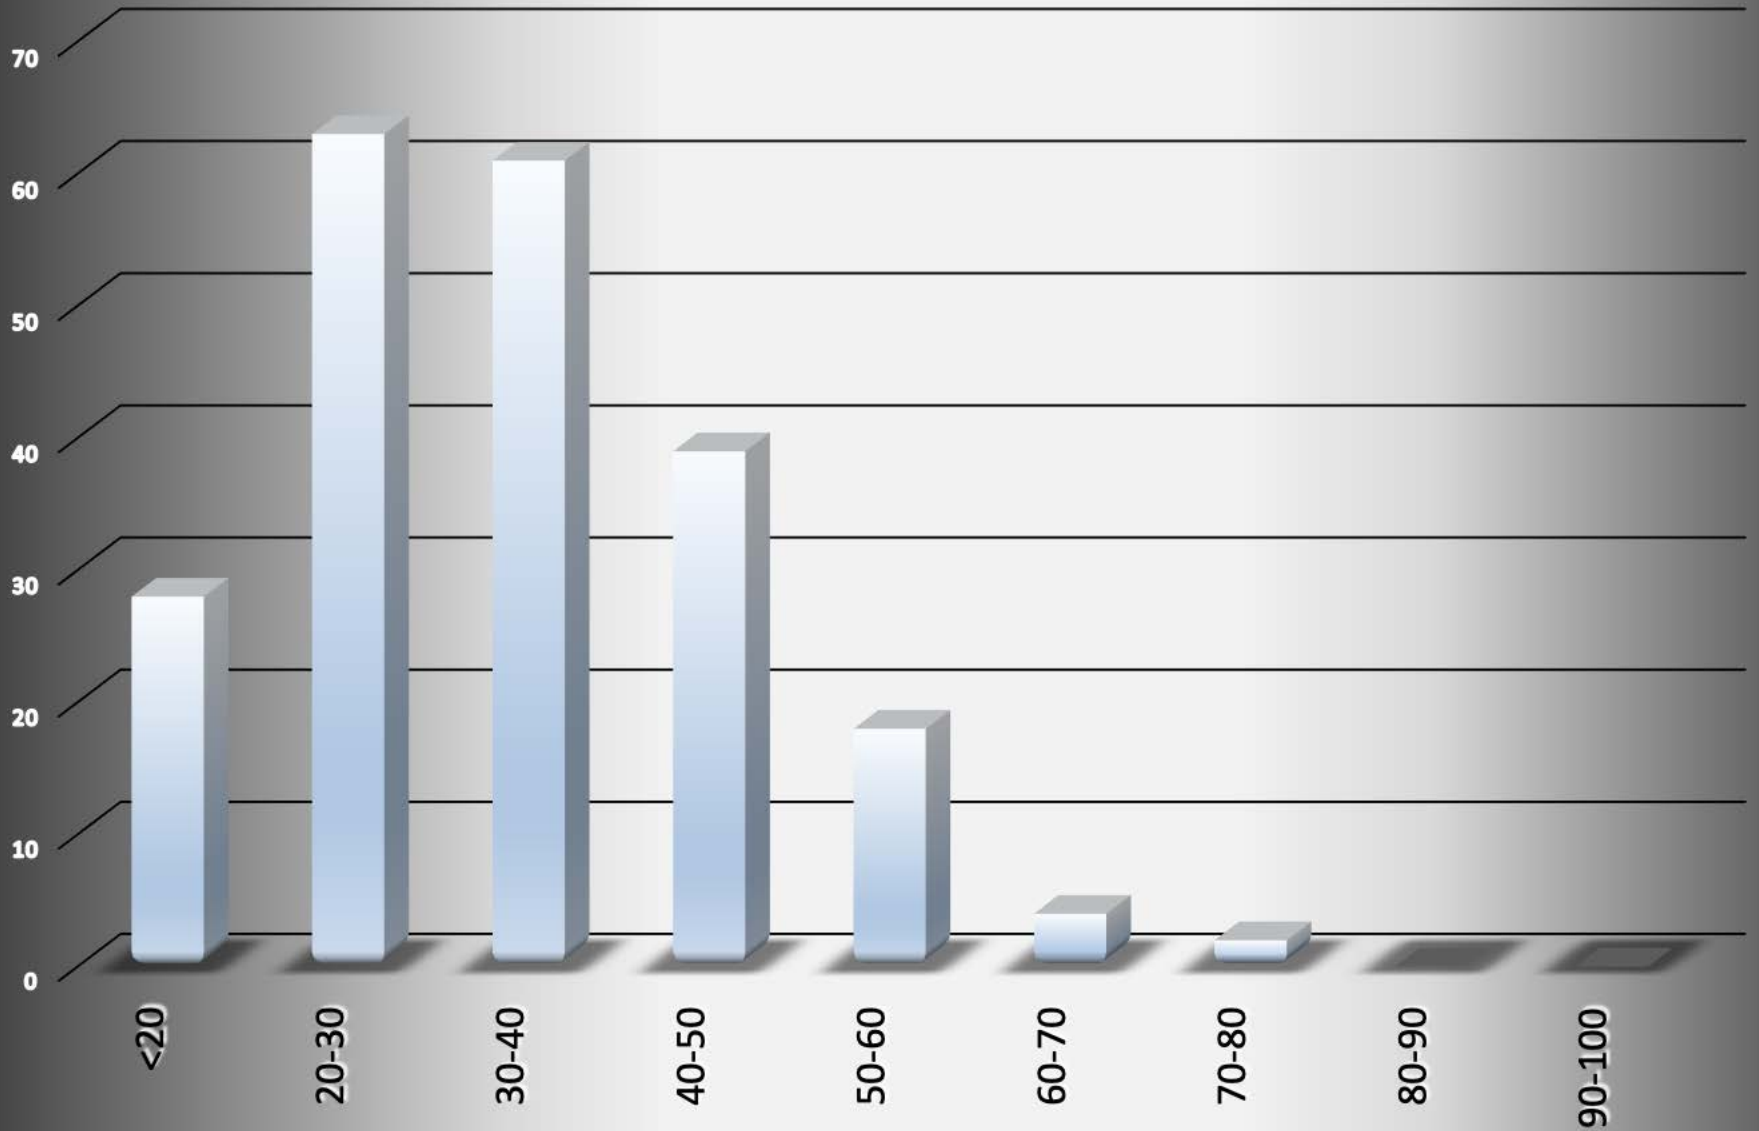

Huber_Heights-2011

Arrests by hour of the day - 218 total

Huber_Heights-2011

Arrests by Month - 218 total

Huber_Heights-2011

Age of Arrestee

Huber_Heights-2011

Age of Complainant