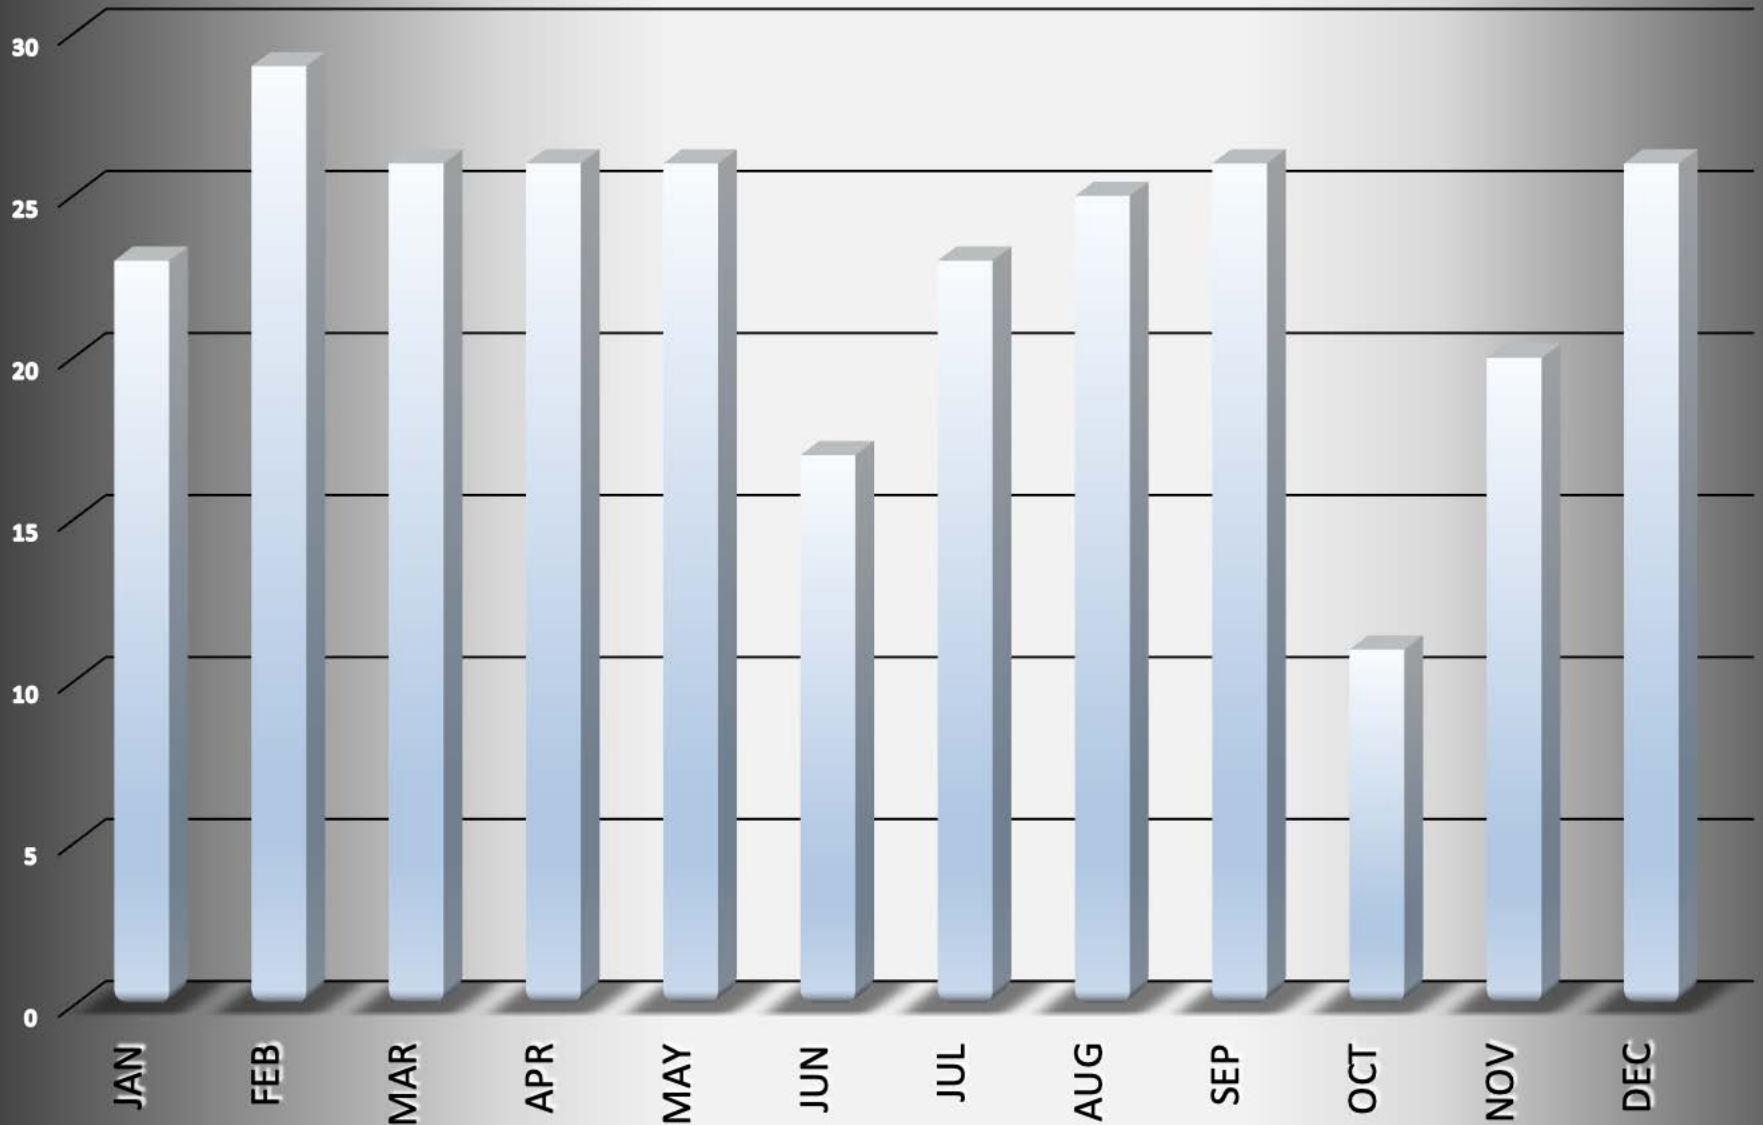

Harrison_Township-2015

Arrests by Month - 278 total