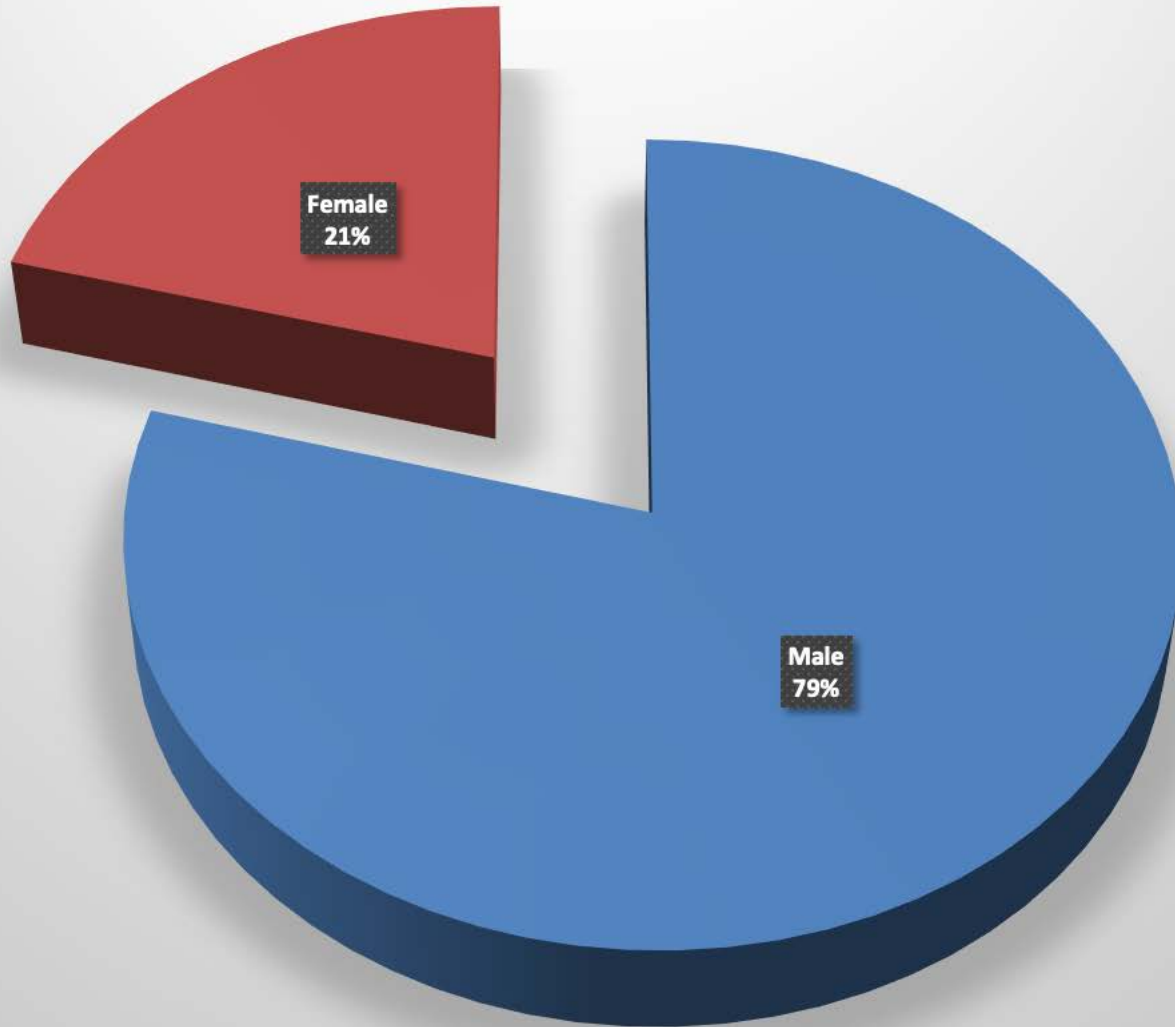

Harrison_Township-2015 - 278 total incidents

Incident			Arrestee			Complainant		
Incident #	Date Reported	Time	Age	Race	Sex	Age	Race	Sex
150010762	11/26/15	12:27 AM	18	B	M	19	B	F
150010764	11/26/15	4:55 AM	21	B	M	19	B	F
150010855	11/29/15	10:45 AM	45	W	M	36	W	F
150010891	11/30/15	6:19 PM	34	B	M	31	W	F
150010920	12/01/15	12:17 AM	50	B	M	54	B	M
150011012	12/03/15	10:46 PM	45	W	M	19	W	M
150011013	12/03/15	11:18 PM	45	W	F	22	W	F
150011014	12/04/15	1:11 AM	27	B	M	51	B	F
150011051	12/04/15	11:52 PM	15	B	F	3	B	F
150011083	12/06/15	10:36 AM	18	B	M	42	B	F
150011107	12/07/15	12:14 PM	15	B	F	35	B	F
150011198	12/09/15	11:19 PM	43	B	M	42	B	F
150011224	12/10/15	5:10 PM	23	B	M	24	B	F
150011314	12/13/15	3:44 PM	25	B	M	28	B	F
150011384	12/15/15	7:29 PM	57	B	M	25	B	F
150011394	12/16/15	4:28 AM	33	W	M	36	W	F
150011407	12/16/15	12:17 PM	23	B	M	20	B	F
150011486	12/19/15	3:17 AM	30	B	M	31	W	F
150011525	12/20/15	2:34 PM	28	B	M	21	B	F
150011528	12/20/15	3:35 PM	47	B	M	44	B	F
150011565	12/22/15	4:45 AM	21	W	F	20	W	M
150011617	12/23/15	1:45 PM	30	B	M	24	B	F
150011647	12/24/15	7:18 PM	25	B	M	24	B	F
150011653	12/25/15	2:00 AM	32	B	M	38	W	F
150011654	12/25/15	2:47 AM	21	B	M	25	B	F
150011681	12/26/15	11:08 AM	24	W	M	43	W	F
150011757	12/28/15	10:59 PM	28	B	F	26	B	F
150011779	12/29/15	3:07 PM	27	B	M	23	B	F
150011799	12/30/15	12:41 PM	56	B	M	55	B	F
150011832	12/31/15	12:26 PM	52	B	M	44	B	F

Harrison_Township-2015

Arrests by hour of the day - 278 total

Harrison_Township-2015

Arrests by Month - 278 total

Harrison_Township-2015

Age of Arrestee

Harrison_Township-2015

Age of Complainant

Harrison_Township-2015
Arrestee/Complainant Sex - 278 total

Harrison_Township-2015

Sex of Arrestees

Harrison_Township-2015

Sex of Complainants