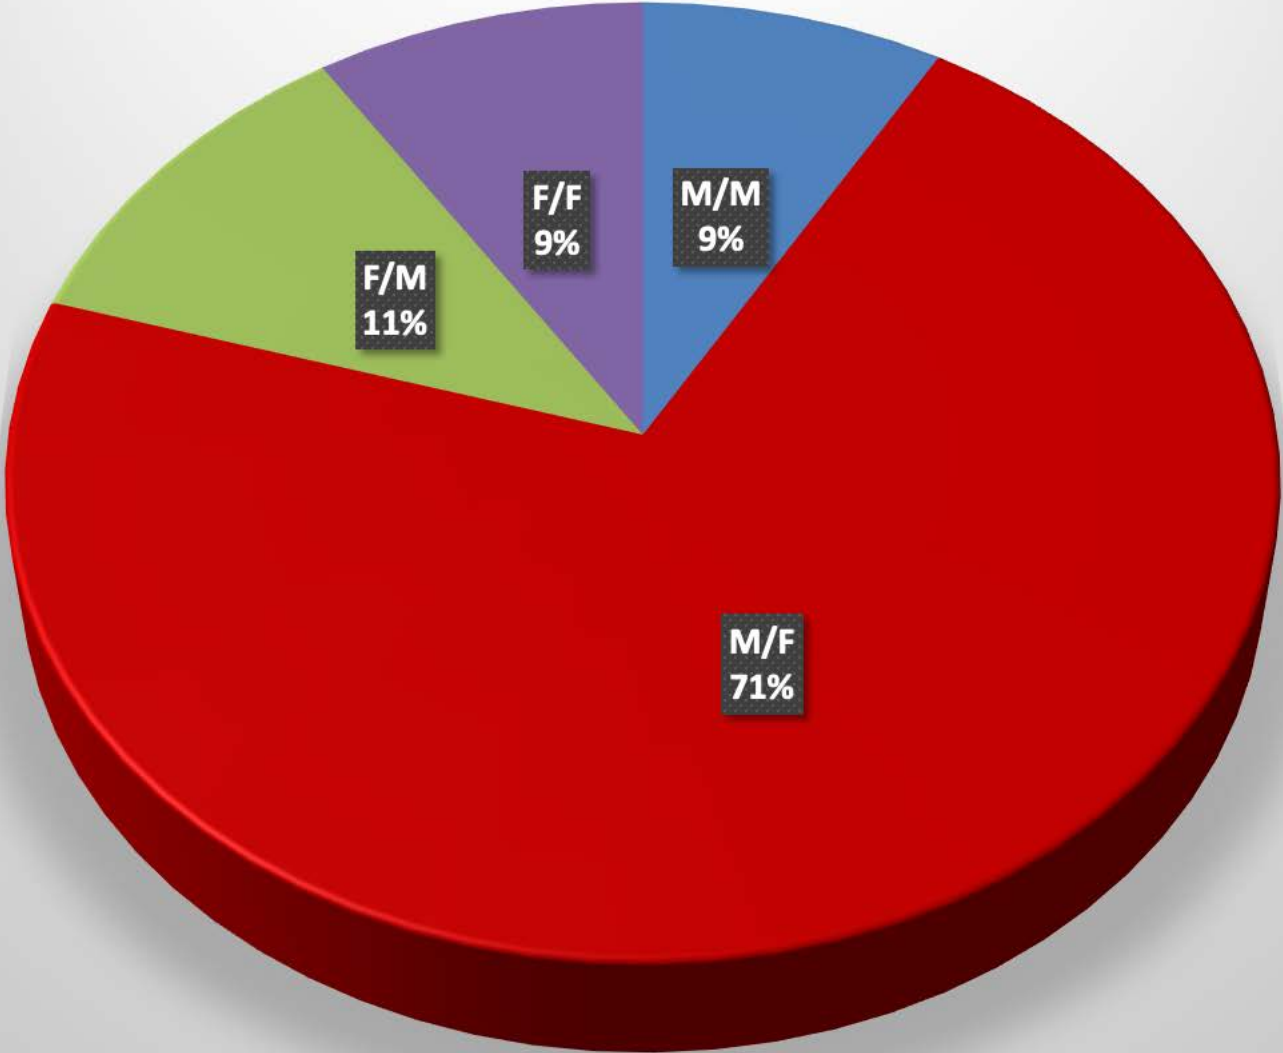

Harrison_Township-2015 - 278 total incidents

Incident			Arrestee			Complainant		
Incident #	Date Reported	Time	Age	Race	Sex	Age	Race	Sex
150010762	11/26/15	12:27 AM	18	B	M	19	B	F
150010764	11/26/15	4:55 AM	21	B	M	19	B	F
150010855	11/29/15	10:45 AM	45	W	M	36	W	F
150010891	11/30/15	6:19 PM	34	B	M	31	W	F
150010920	12/01/15	12:17 AM	50	B	M	54	B	M
150011012	12/03/15	10:46 PM	45	W	M	19	W	M
150011013	12/03/15	11:18 PM	45	W	F	22	W	F
150011014	12/04/15	1:11 AM	27	B	M	51	B	F
150011051	12/04/15	11:52 PM	15	B	F	3	B	F
150011083	12/06/15	10:36 AM	18	B	M	42	B	F
150011107	12/07/15	12:14 PM	15	B	F	35	B	F
150011198	12/09/15	11:19 PM	43	B	M	42	B	F
150011224	12/10/15	5:10 PM	23	B	M	24	B	F
150011314	12/13/15	3:44 PM	25	B	M	28	B	F
150011384	12/15/15	7:29 PM	57	B	M	25	B	F
150011394	12/16/15	4:28 AM	33	W	M	36	W	F
150011407	12/16/15	12:17 PM	23	B	M	20	B	F
150011486	12/19/15	3:17 AM	30	B	M	31	W	F
150011525	12/20/15	2:34 PM	28	B	M	21	B	F
150011528	12/20/15	3:35 PM	47	B	M	44	B	F
150011565	12/22/15	4:45 AM	21	W	F	20	W	M
150011617	12/23/15	1:45 PM	30	B	M	24	B	F
150011647	12/24/15	7:18 PM	25	B	M	24	B	F
150011653	12/25/15	2:00 AM	32	B	M	38	W	F
150011654	12/25/15	2:47 AM	21	B	M	25	B	F
150011681	12/26/15	11:08 AM	24	W	M	43	W	F
150011757	12/28/15	10:59 PM	28	B	F	26	B	F
150011779	12/29/15	3:07 PM	27	B	M	23	B	F
150011799	12/30/15	12:41 PM	56	B	M	55	B	F
150011832	12/31/15	12:26 PM	52	B	M	44	B	F

Harrison_Township-2015

Arrests by hour of the day - 278 total

Harrison_Township-2015

Arrests by Month - 278 total

Harrison_Township-2015

Age of Arrestee

Harrison_Township-2015

Age of Complainant

Harrison_Township-2015
Arrestee/Complainant Sex - 278 total

Harrison_Township-2015

Sex of Arrestees

Harrison_Township-2015

Sex of Complainants