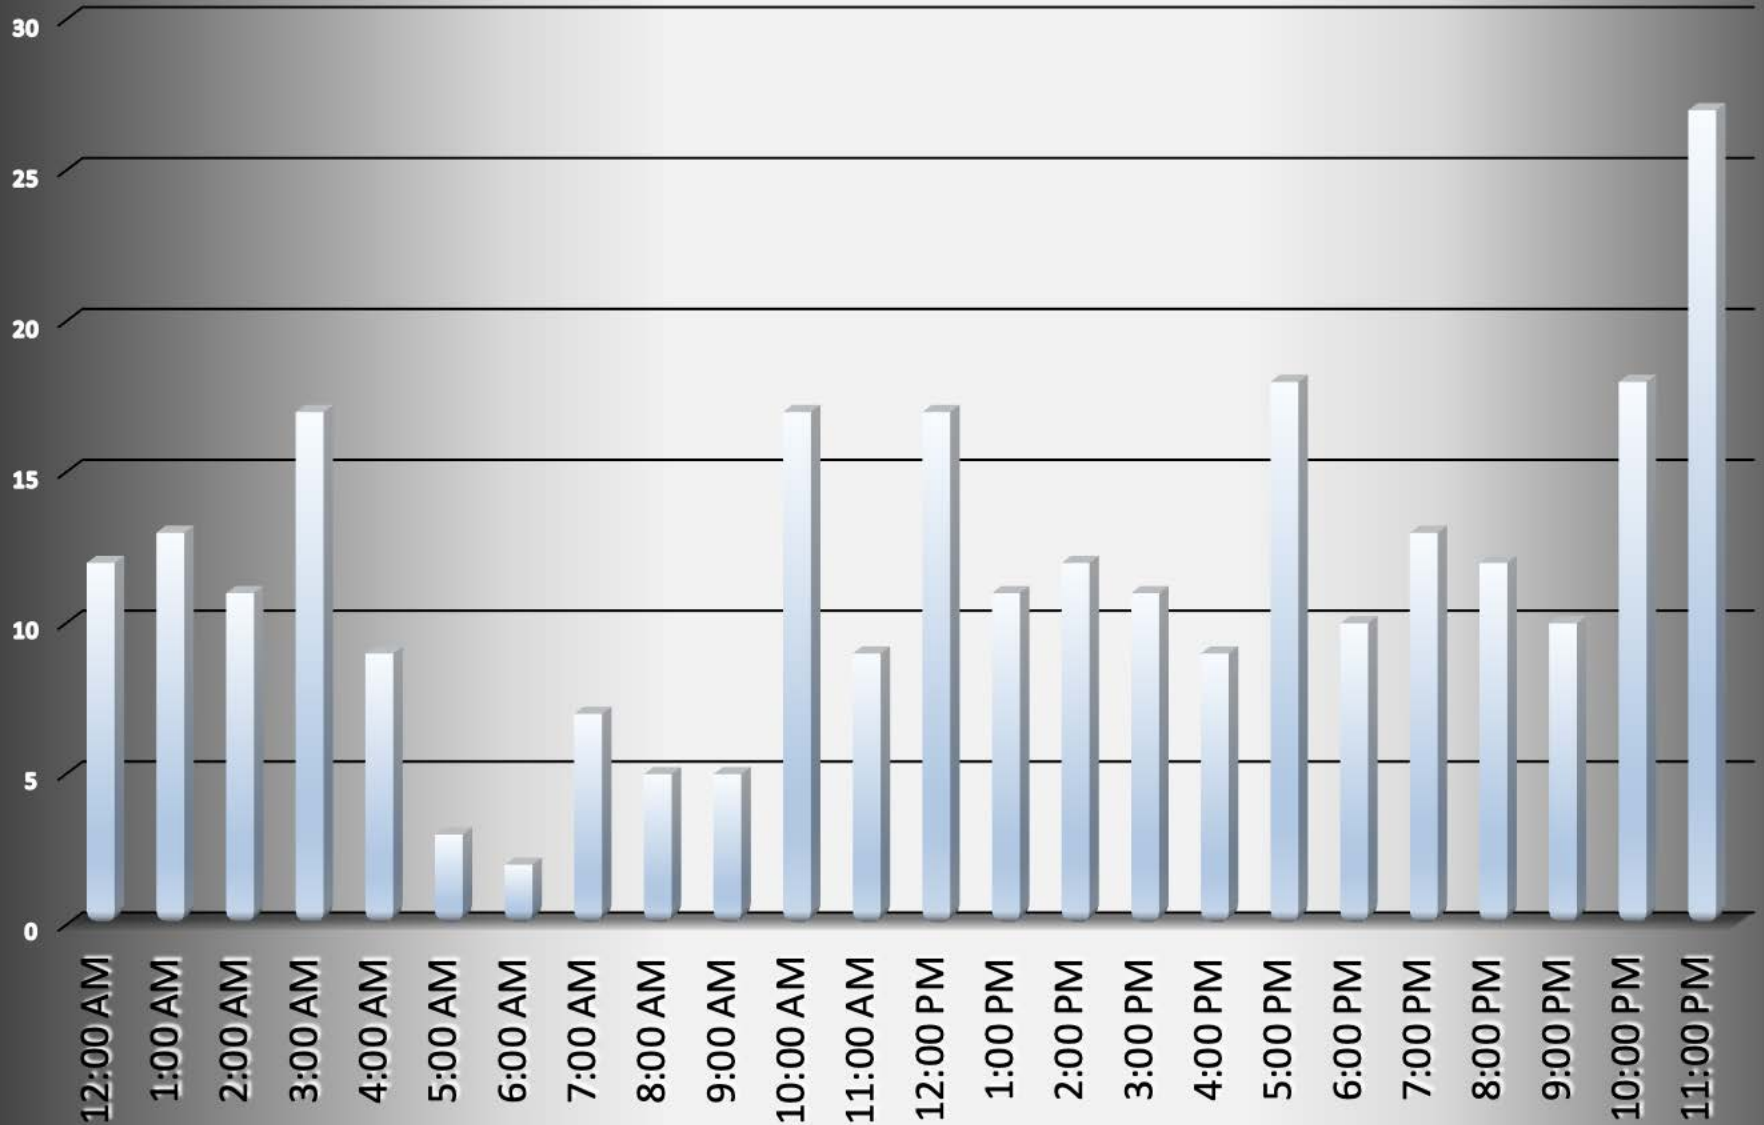

Harrison_Township-2015

Arrests by hour of the day - 278 total