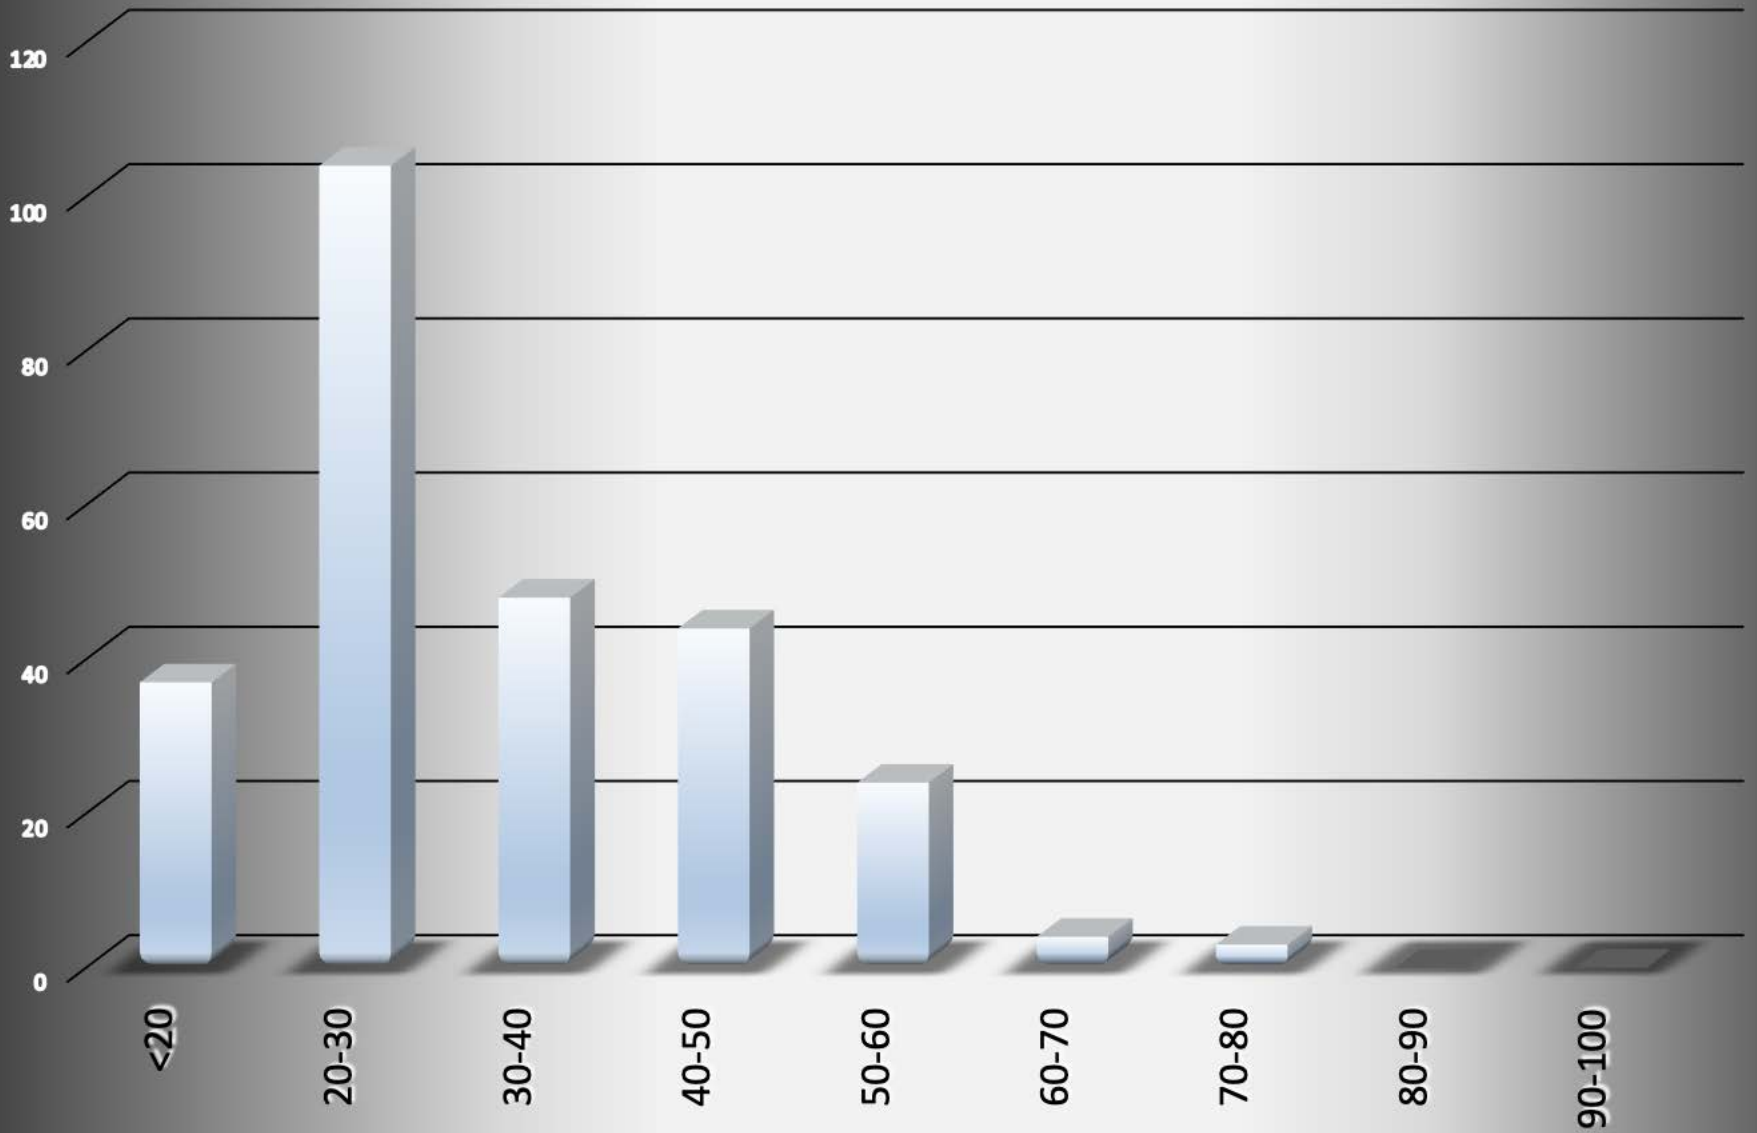

Harrison_Township-2015 - 278 total incidents

Incident			Arrestee			Complainant		
Incident #	Date Reported	Time	Age	Race	Sex	Age	Race	Sex
150010762	11/26/15	12:27 AM	18	B	M	19	B	F
150010764	11/26/15	4:55 AM	21	B	M	19	B	F
150010855	11/29/15	10:45 AM	45	W	M	36	W	F
150010891	11/30/15	6:19 PM	34	B	M	31	W	F
150010920	12/01/15	12:17 AM	50	B	M	54	B	M
150011012	12/03/15	10:46 PM	45	W	M	19	W	M
150011013	12/03/15	11:18 PM	45	W	F	22	W	F
150011014	12/04/15	1:11 AM	27	B	M	51	B	F
150011051	12/04/15	11:52 PM	15	B	F	3	B	F
150011083	12/06/15	10:36 AM	18	B	M	42	B	F
150011107	12/07/15	12:14 PM	15	B	F	35	B	F
150011198	12/09/15	11:19 PM	43	B	M	42	B	F
150011224	12/10/15	5:10 PM	23	B	M	24	B	F
150011314	12/13/15	3:44 PM	25	B	M	28	B	F
150011384	12/15/15	7:29 PM	57	B	M	25	B	F
150011394	12/16/15	4:28 AM	33	W	M	36	W	F
150011407	12/16/15	12:17 PM	23	B	M	20	B	F
150011486	12/19/15	3:17 AM	30	B	M	31	W	F
150011525	12/20/15	2:34 PM	28	B	M	21	B	F
150011528	12/20/15	3:35 PM	47	B	M	44	B	F
150011565	12/22/15	4:45 AM	21	W	F	20	W	M
150011617	12/23/15	1:45 PM	30	B	M	24	B	F
150011647	12/24/15	7:18 PM	25	B	M	24	B	F
150011653	12/25/15	2:00 AM	32	B	M	38	W	F
150011654	12/25/15	2:47 AM	21	B	M	25	B	F
150011681	12/26/15	11:08 AM	24	W	M	43	W	F
150011757	12/28/15	10:59 PM	28	B	F	26	B	F
150011779	12/29/15	3:07 PM	27	B	M	23	B	F
150011799	12/30/15	12:41 PM	56	B	M	55	B	F
150011832	12/31/15	12:26 PM	52	B	M	44	B	F

Harrison_Township-2015

Arrests by hour of the day - 278 total

Harrison_Township-2015

Arrests by Month - 278 total

Harrison_Township-2015

Age of Arrestee

Harrison_Township-2015

Age of Complainant

Harrison_Township-2015
Arrestee/Complainant Sex - 278 total

Harrison_Township-2015

Sex of Arrestees

Harrison_Township-2015

Sex of Complainants