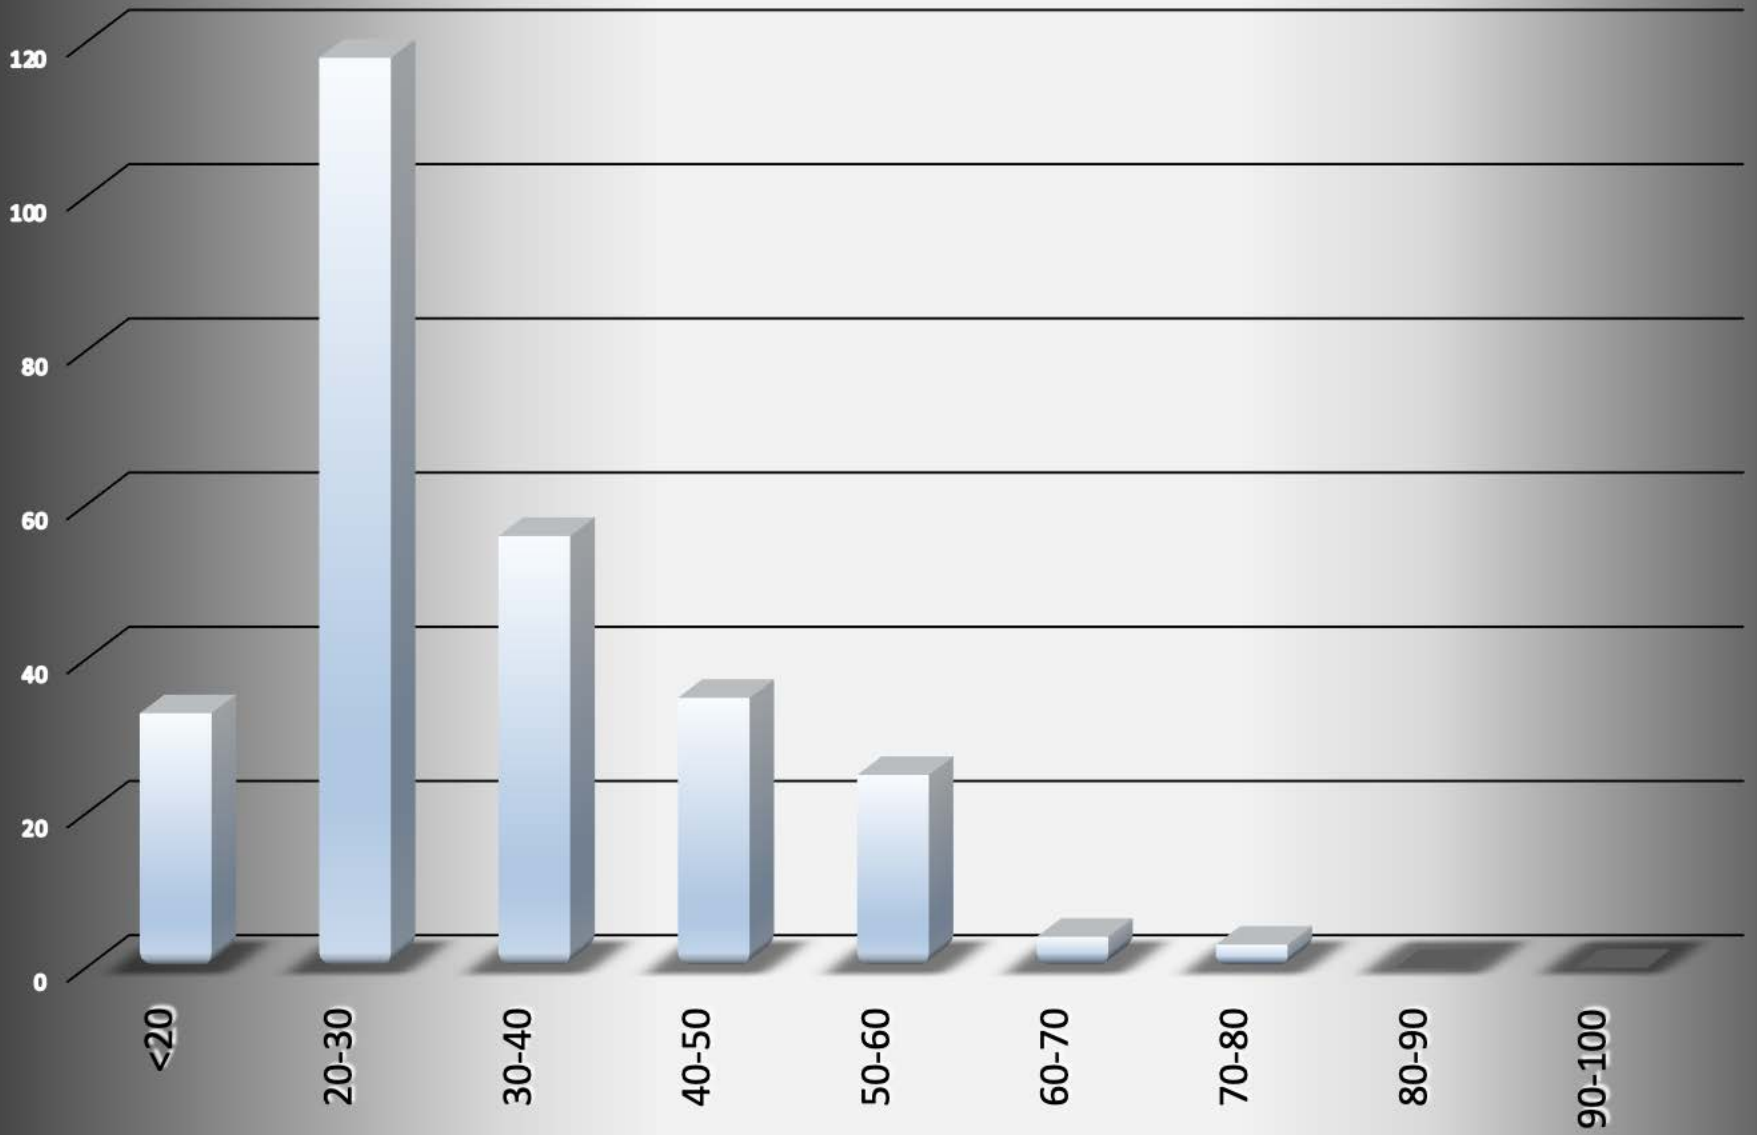

Harrison_Township-2015 - 278 total incidents

Incident			Arrestee			Complainant		
Incident #	Date Reported	Time	Age	Race	Sex	Age	Race	Sex
150010762	11/26/15	12:27 AM	18	B	M	19	B	F
150010764	11/26/15	4:55 AM	21	B	M	19	B	F
150010855	11/29/15	10:45 AM	45	W	M	36	W	F
150010891	11/30/15	6:19 PM	34	B	M	31	W	F
150010920	12/01/15	12:17 AM	50	B	M	54	B	M
150011012	12/03/15	10:46 PM	45	W	M	19	W	M
150011013	12/03/15	11:18 PM	45	W	F	22	W	F
150011014	12/04/15	1:11 AM	27	B	M	51	B	F
150011051	12/04/15	11:52 PM	15	B	F	3	B	F
150011083	12/06/15	10:36 AM	18	B	M	42	B	F
150011107	12/07/15	12:14 PM	15	B	F	35	B	F
150011198	12/09/15	11:19 PM	43	B	M	42	B	F
150011224	12/10/15	5:10 PM	23	B	M	24	B	F
150011314	12/13/15	3:44 PM	25	B	M	28	B	F
150011384	12/15/15	7:29 PM	57	B	M	25	B	F
150011394	12/16/15	4:28 AM	33	W	M	36	W	F
150011407	12/16/15	12:17 PM	23	B	M	20	B	F
150011486	12/19/15	3:17 AM	30	B	M	31	W	F
150011525	12/20/15	2:34 PM	28	B	M	21	B	F
150011528	12/20/15	3:35 PM	47	B	M	44	B	F
150011565	12/22/15	4:45 AM	21	W	F	20	W	M
150011617	12/23/15	1:45 PM	30	B	M	24	B	F
150011647	12/24/15	7:18 PM	25	B	M	24	B	F
150011653	12/25/15	2:00 AM	32	B	M	38	W	F
150011654	12/25/15	2:47 AM	21	B	M	25	B	F
150011681	12/26/15	11:08 AM	24	W	M	43	W	F
150011757	12/28/15	10:59 PM	28	B	F	26	B	F
150011779	12/29/15	3:07 PM	27	B	M	23	B	F
150011799	12/30/15	12:41 PM	56	B	M	55	B	F
150011832	12/31/15	12:26 PM	52	B	M	44	B	F

Harrison_Township-2015

Arrests by hour of the day - 278 total

Harrison_Township-2015

Arrests by Month - 278 total

Harrison_Township-2015

Age of Arrestee

Harrison_Township-2015

Age of Complainant

Harrison_Township-2015
Arrestee/Complainant Sex - 278 total

Harrison_Township-2015

Sex of Arrestees

Harrison_Township-2015

Sex of Complainants