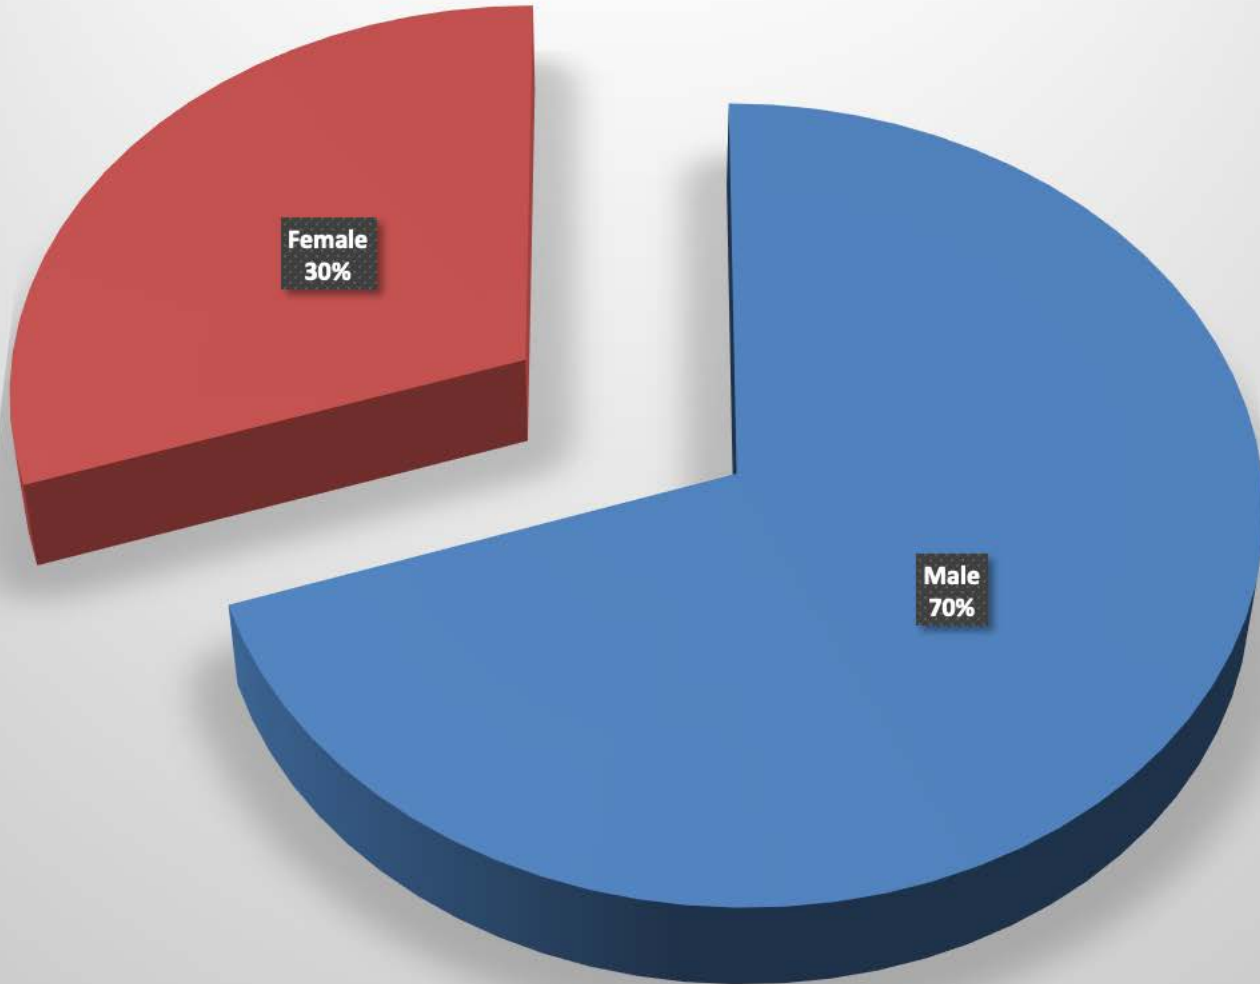

## Age of Arrestee

## Age of Complainant

**Harrison\_Township-2013**  
**Arrestee/Complainant Sex - 318 total**

## Sex of Arrestees

## Sex of Complainants