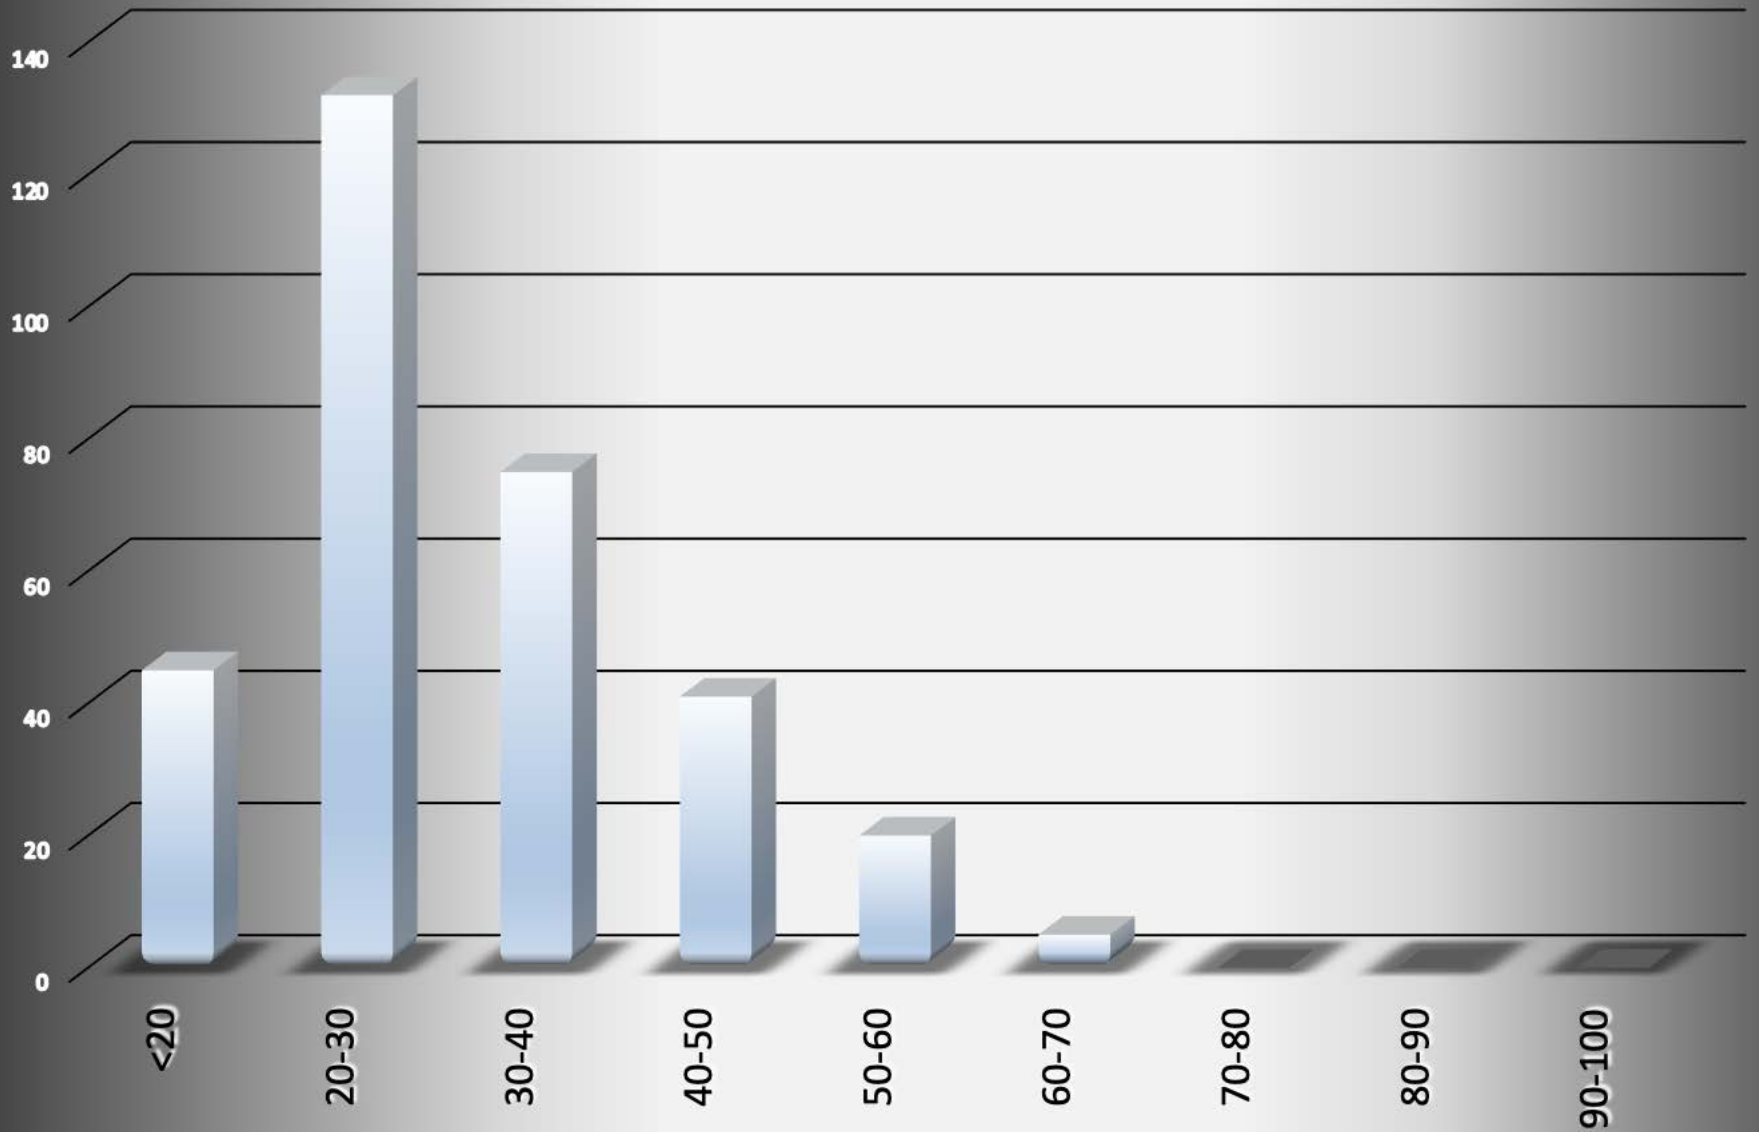

Harrison_Township-2013

Age of Arrestee