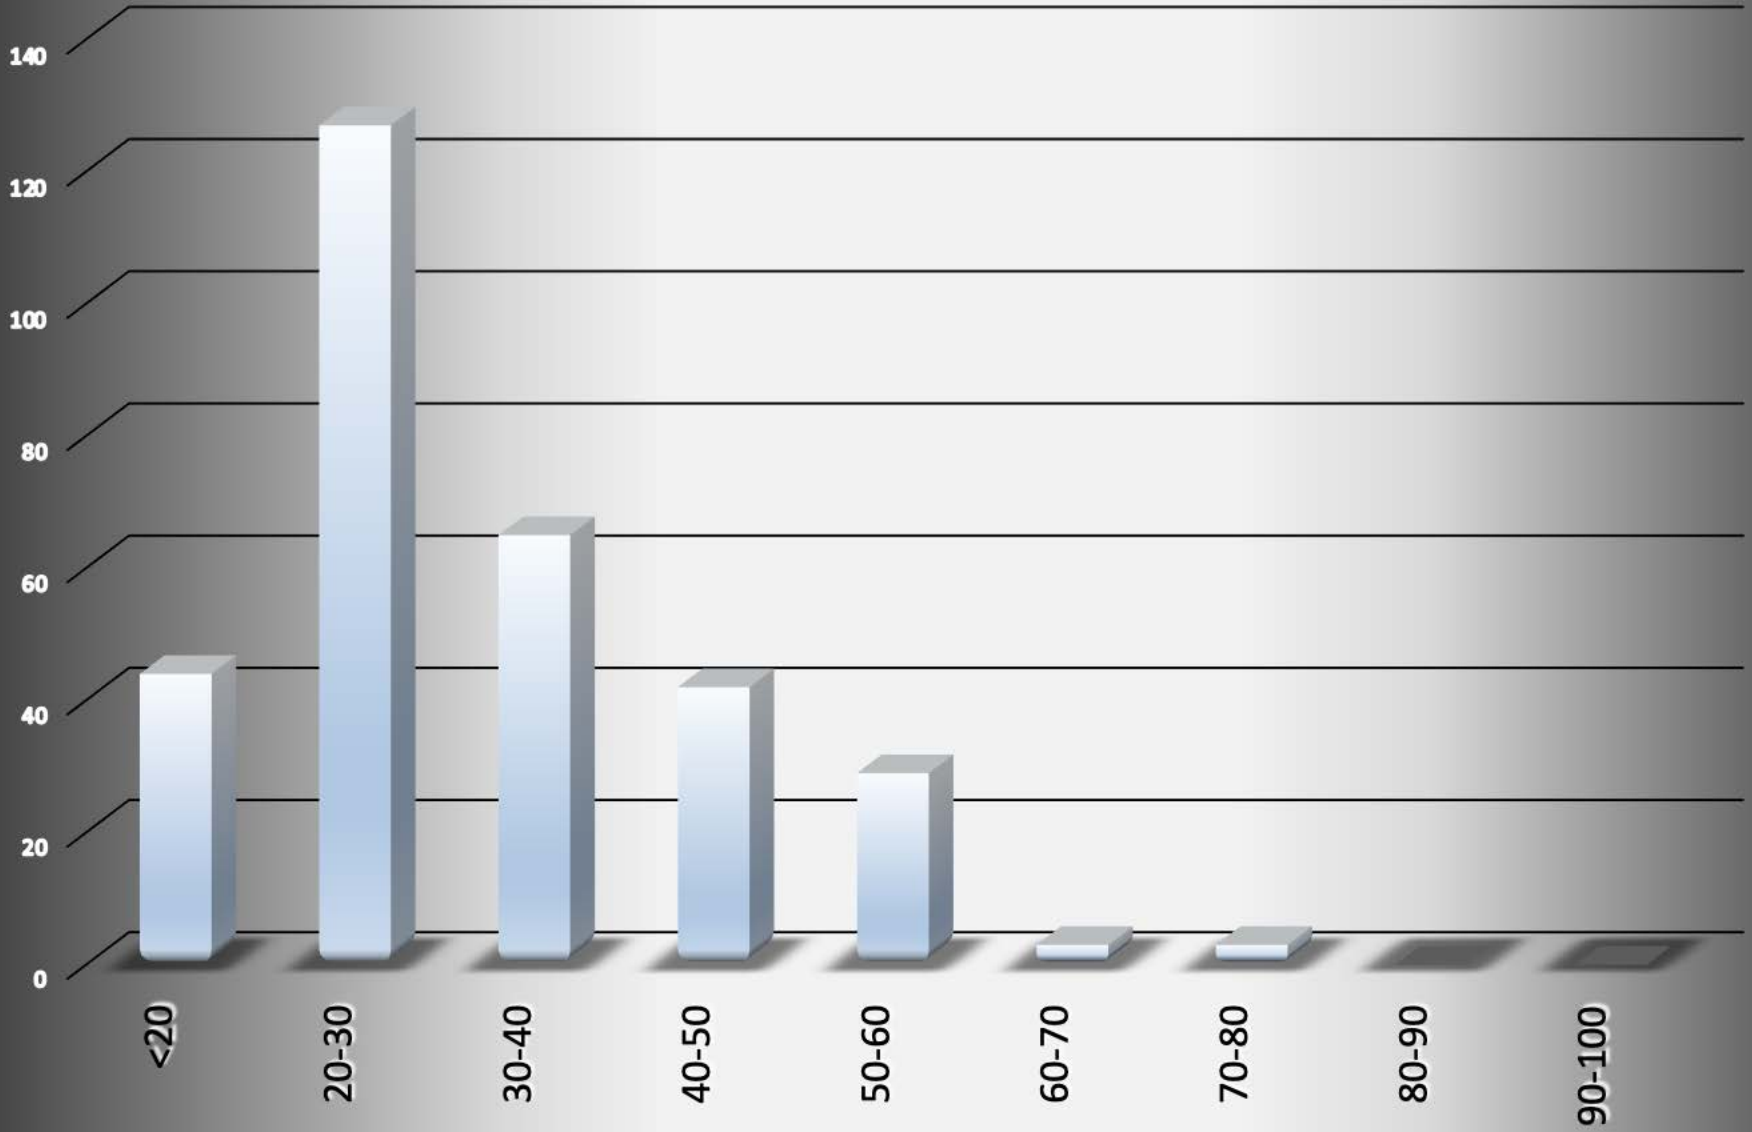

Harrison_Township-2013

Age of Complainant