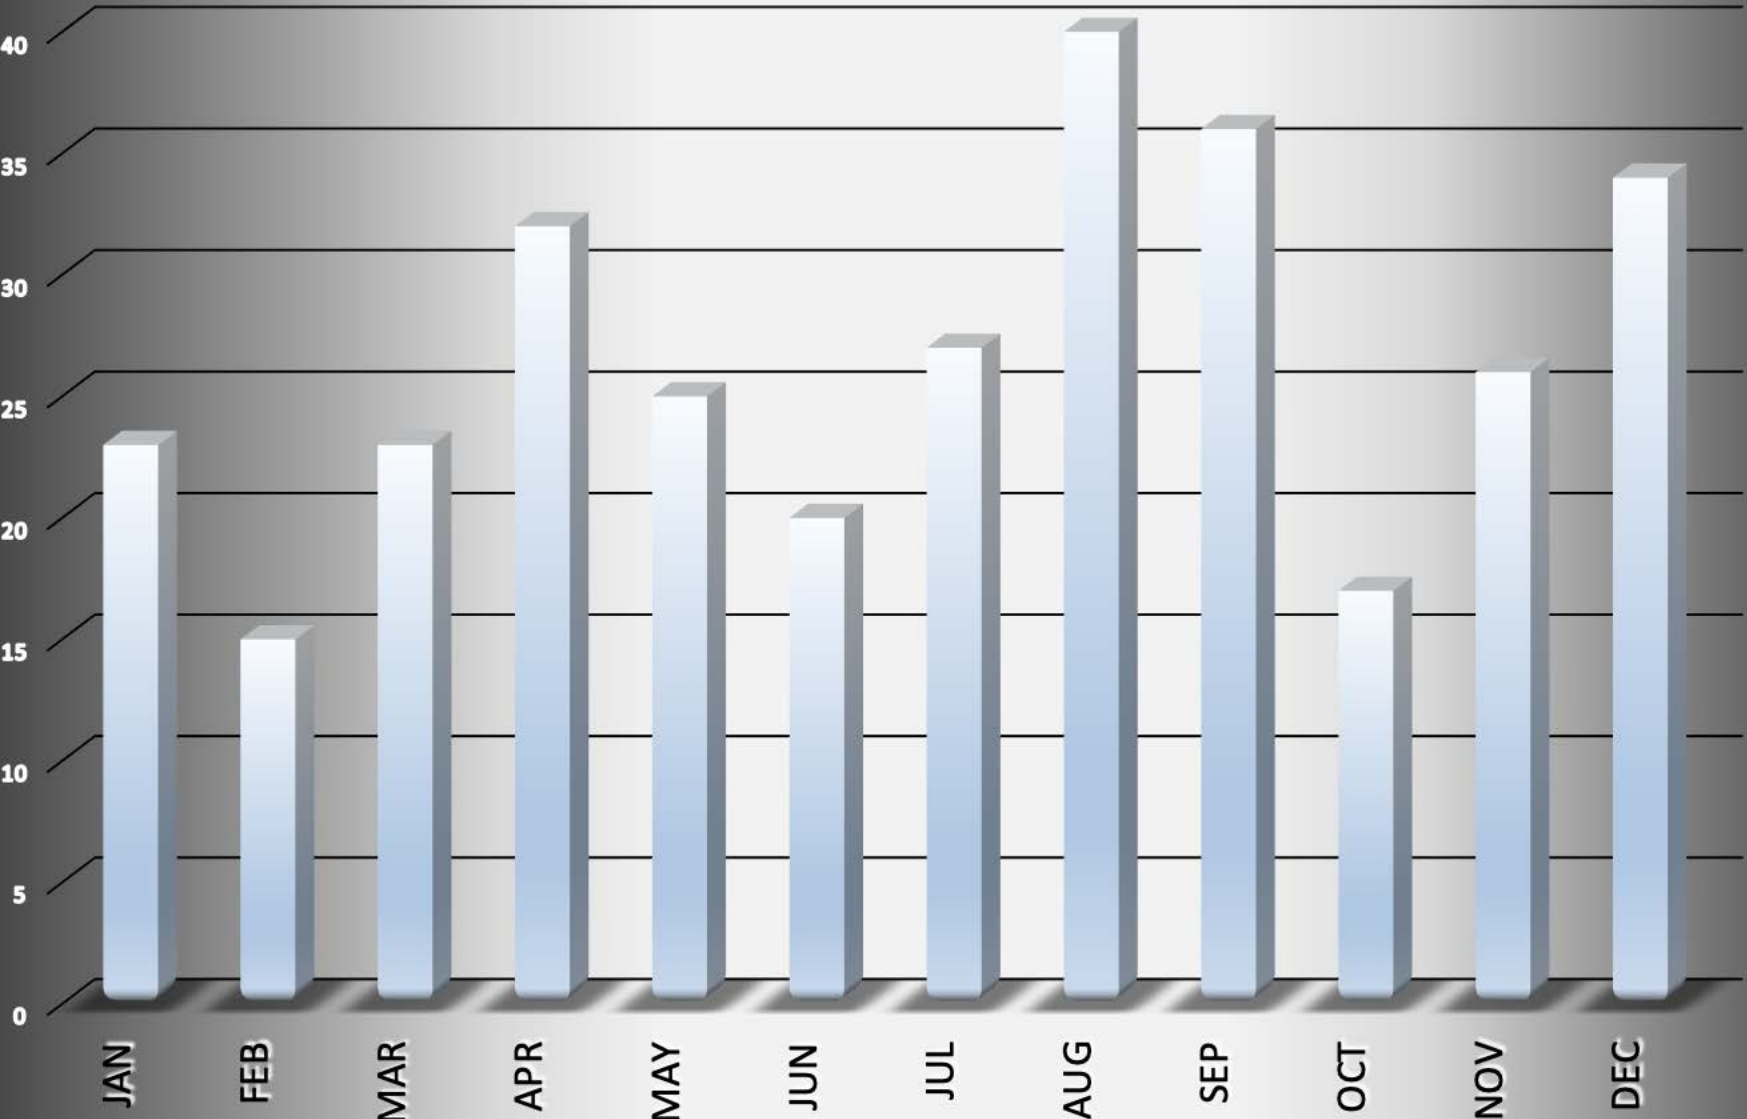

Harrison_Township-2013

Arrests by Month - 318 total