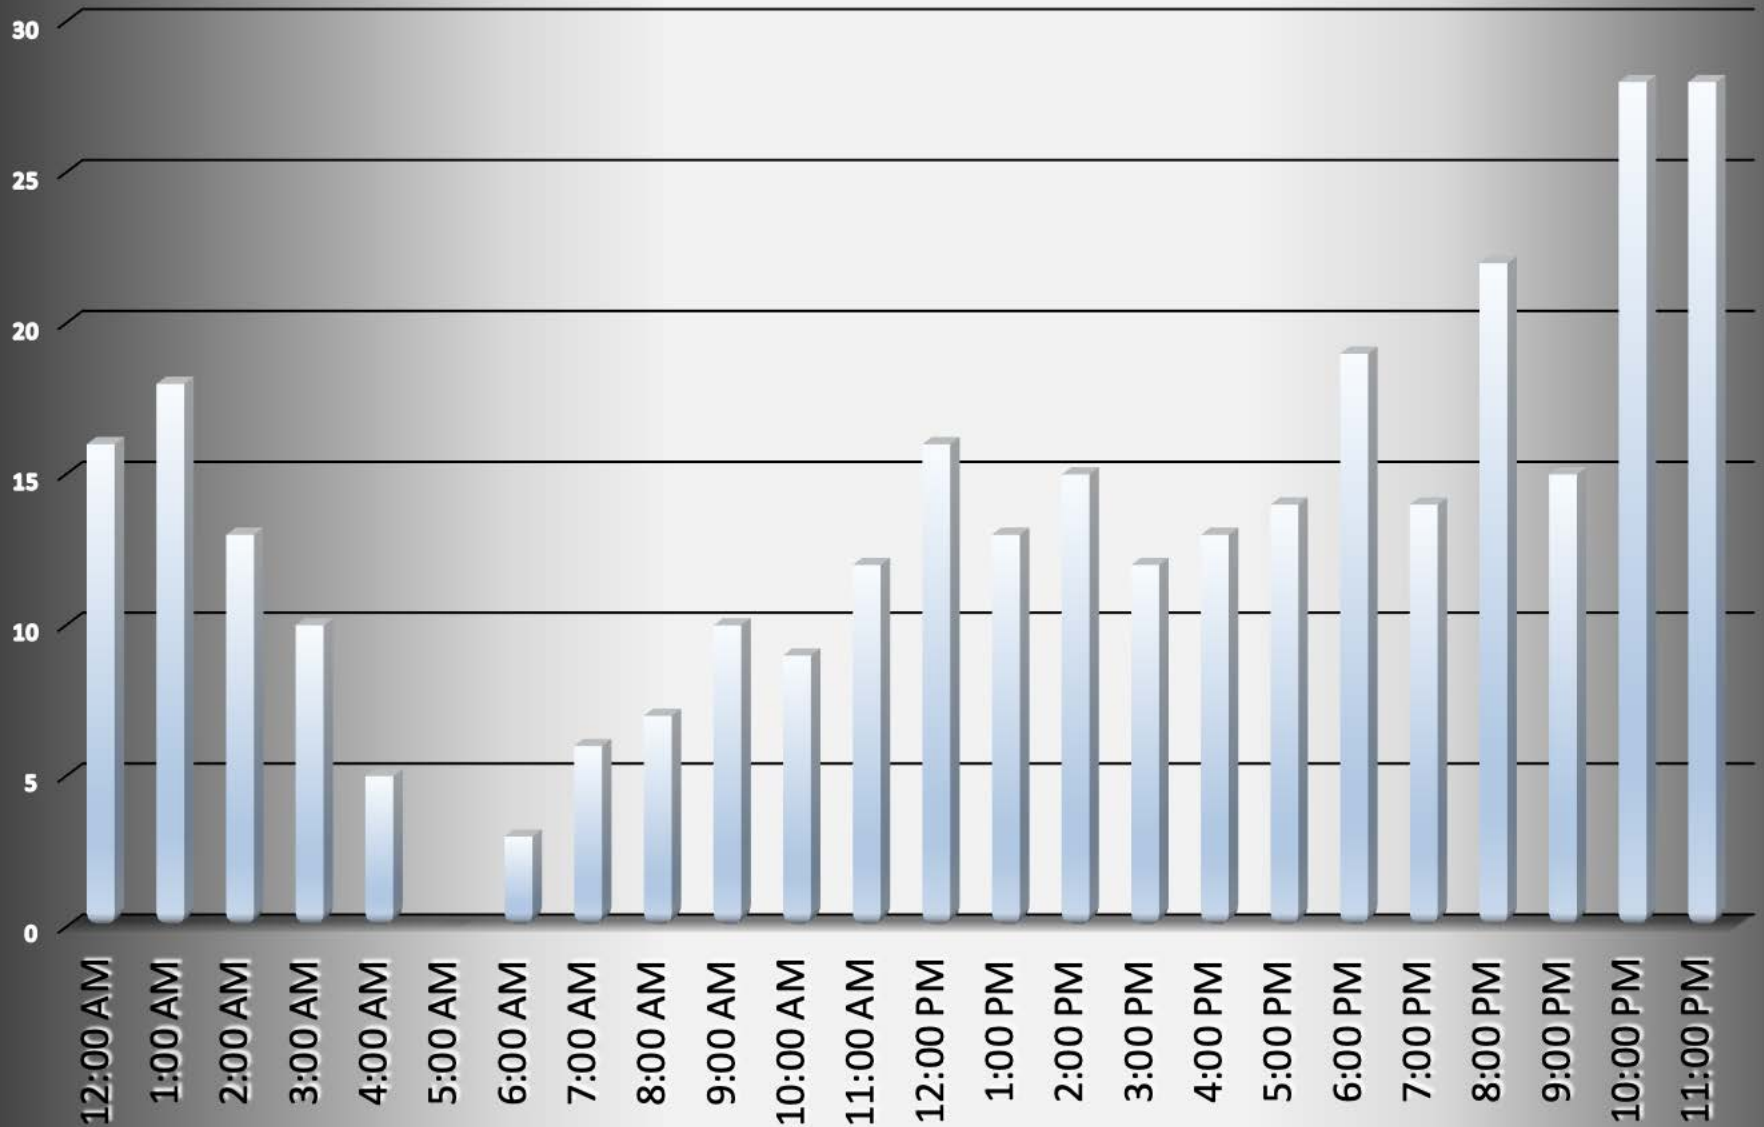

Harrison_Township-2013

Arrests by hour of the day - 318 total