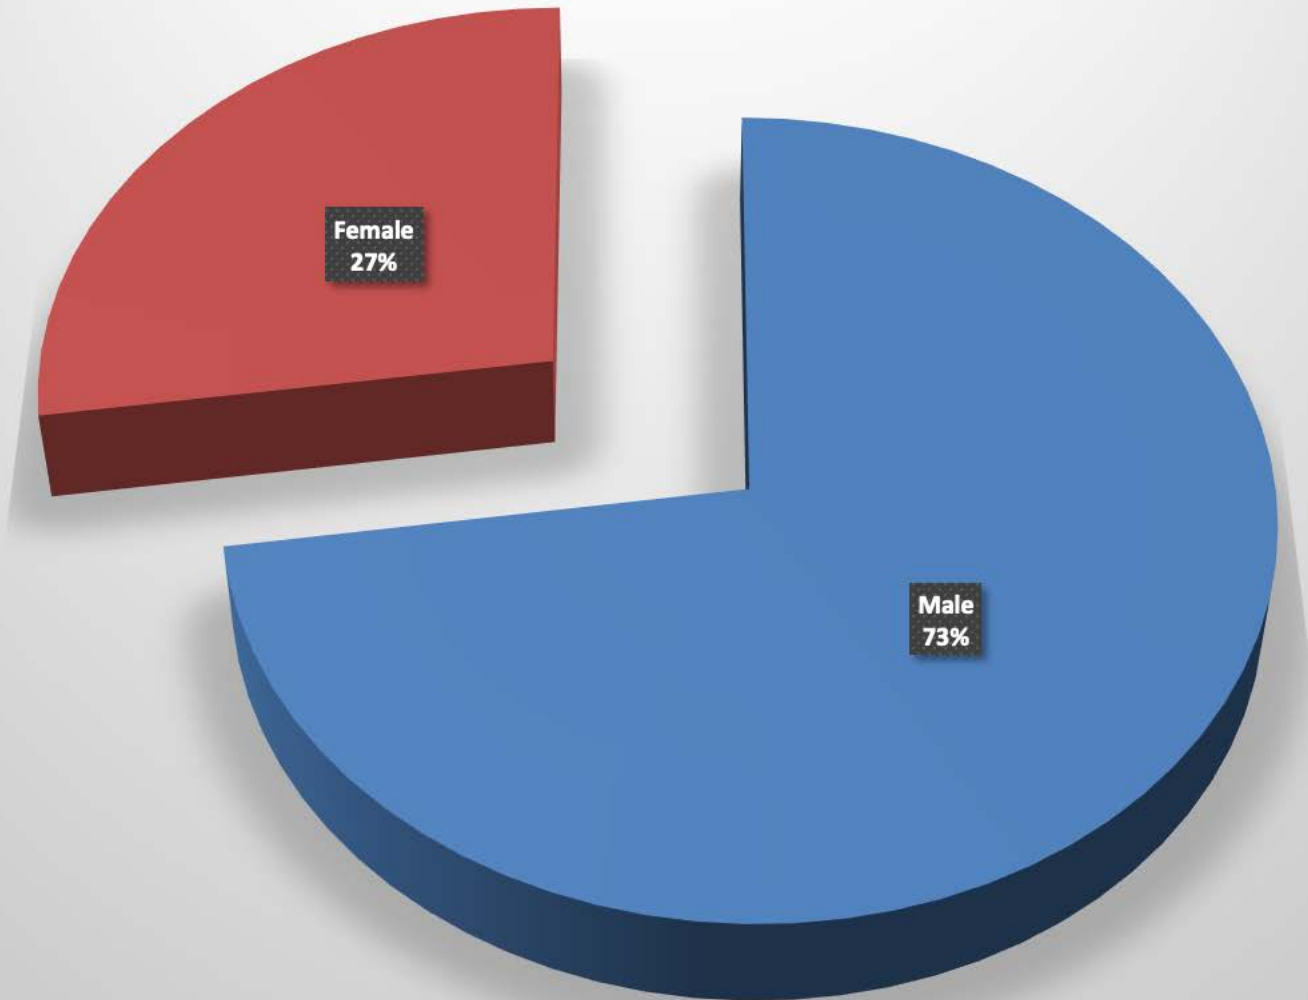

Germantown-2015 - 34 total incidents

Incident			Arrestee			Complainant		
Incident #	Date Reported	Time	Age	Race	Sex	Age	Race	Sex
15-000007	01/03/15	2:19 PM	34	W	F	37	W	M
15-000059	01/15/15	11:51 PM	24	W	F	19	W	F
15-000060	01/16/15	5:58 PM	26	W	F	25	W	M
15-000063	01/19/15	1:00 AM	NA	NA	NA	45	W	F
15-000088	01/22/15	1:07 PM	53	W	F	19	W	M
15-000101	01/26/15	9:00 PM	39	W	F	45	W	M
15-000126	01/31/15	7:55 PM	37	W	M	37	W	F
15-000155	02/12/15	9:29 AM	62	W	M	62	W	F
15-000171	02/21/15	5:34 AM	27	W	M	34	W	F
15-000226	03/11/15	9:53 PM	57	W	M	49	W	F
15-000319	04/02/15	7:20 PM	49	W	F	61	W	M
15-000420	05/01/15	1:06 PM	19	W	F	19	W	M
15-000427	05/04/15	5:28 PM	48	W	M	41	W	F
15-000493	05/25/15	7:09 PM	40	W	M	38	W	F
15-000497	05/27/15	12:10 AM	45	W	M	44	W	F
15-000544	06/08/15	6:35 PM	36	W	M	12	W	F
15-000585	06/22/15	11:40 PM	29	W	M	27	W	F
15-000603	06/27/15	5:12 AM	27	W	M	26	W	F
15-000628	07/03/15	12:45 AM	42	W	M	33	W	F
15-000633	07/12/15	5:16 AM	36	W	M	27	W	F
15-000695	07/20/15	12:48 PM	59	W	M	58	W	M
15-000839	08/30/15	6:29 PM	49	W	M	47	W	F
15-000853	08/28/15	9:07 AM	43	W	M	39	W	F
15-000897	09/16/15	12:30 AM	43	W	M	25	W	F
15-000930	09/23/15	4:30 PM	53	W	M	13	W	M
15-000950	09/27/15	8:00 PM	33	W	F	51	W	M
15-000969	09/30/15	9:57 PM	45	W	M	42	W	F
15-001003	10/10/15	8:14 PM	37	B	M	32	B	F
15-001025	10/19/15	4:50 AM	44	W	M	49	W	M
15-001041	10/21/15	10:39 PM	27	W	F	30	W	F
15-001092	11/05/15	3:56 AM	40	W	M	38	W	F
15-001149	11/18/15	2:33 PM	58	W	M	54	W	F
15-001214	12/12/15	6:10 PM	47	W	M	14	W	M
15-001251	12/25/15	5:52 PM	60	W	M	64	W	M

Germantown-2015

Arrests by hour of the day - 34 total

Germantown-2015

Arrests by Month - 34 total

Germantown-2015

Age of Arrestee

Germentown-2015 Age of Complainant

Germantown-2015
Arrestee/Complainant Sex - 34 total

Germantown-2015

Sex of Arrestees

Germantown-2015 Sex of Complainants