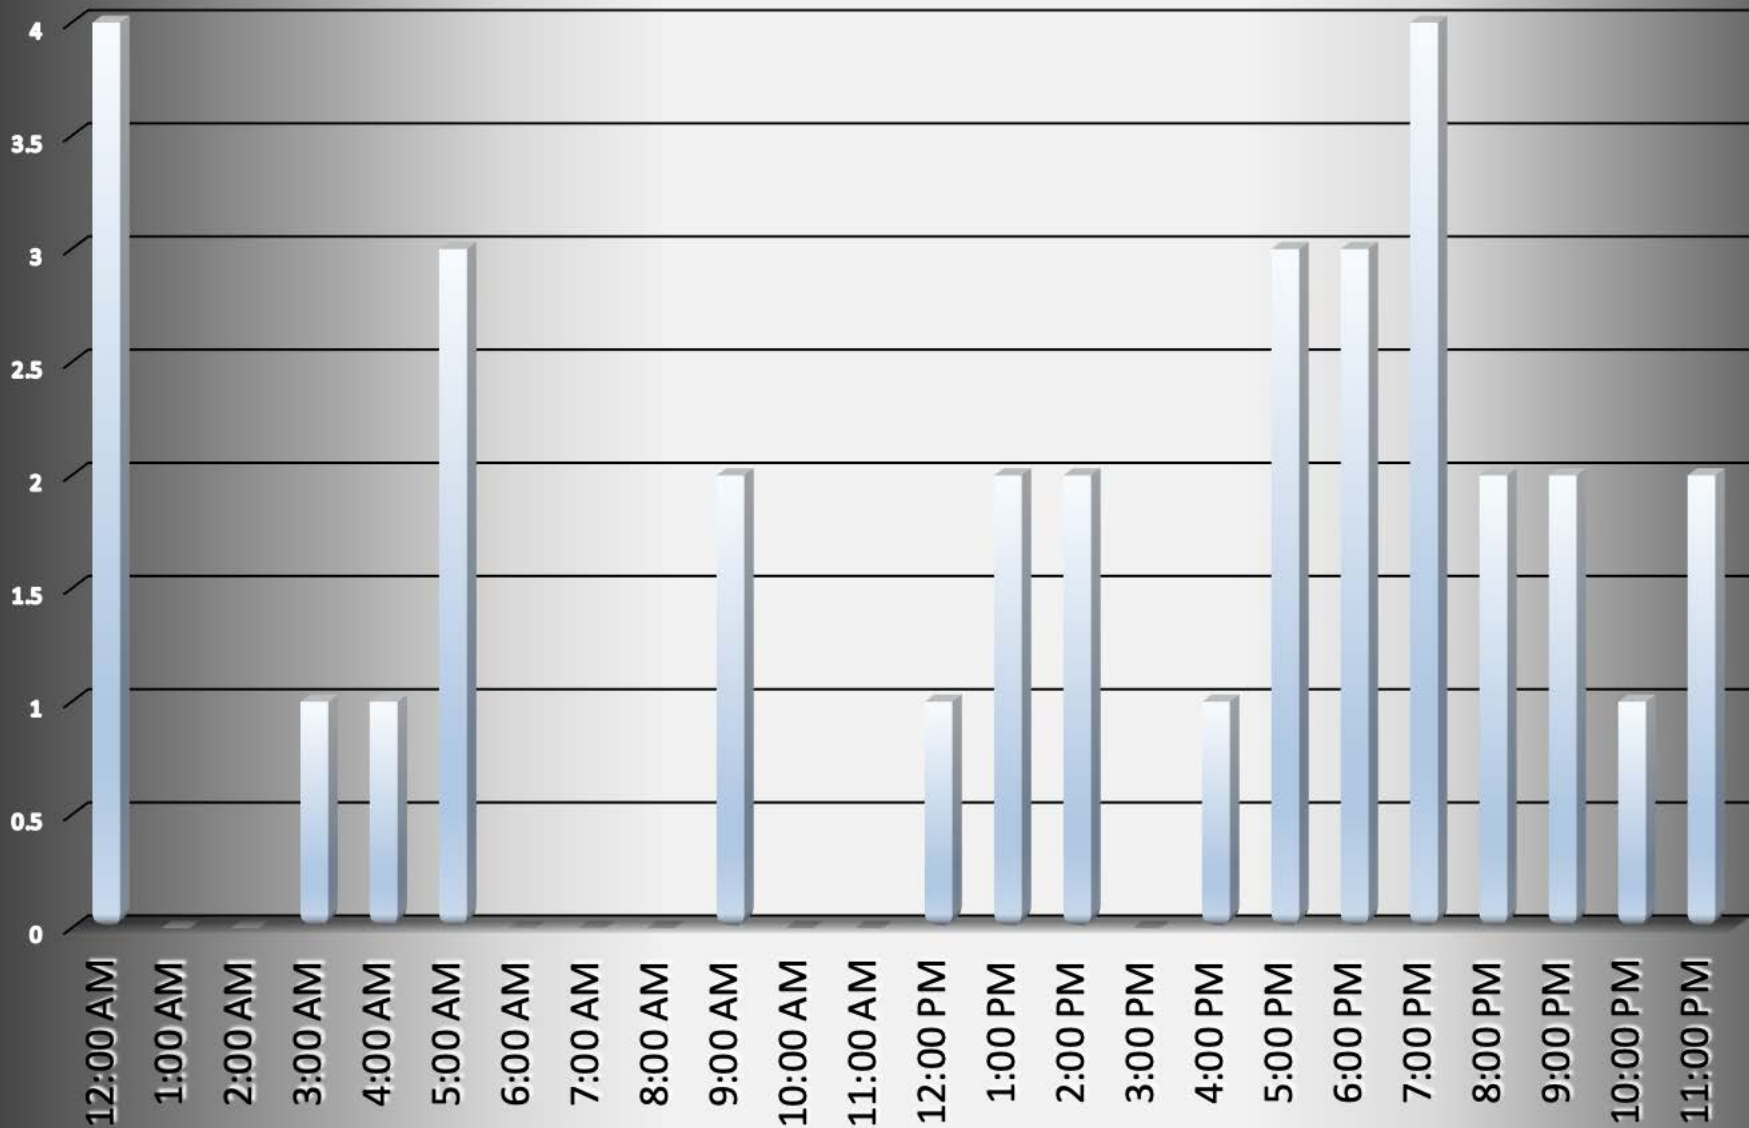

Germantown-2015 - 34 total incidents

Incident			Arrestee			Complainant		
Incident #	Date Reported	Time	Age	Race	Sex	Age	Race	Sex
15-000007	01/03/15	2:19 PM	34	W	F	37	W	M
15-000059	01/15/15	11:51 PM	24	W	F	19	W	F
15-000060	01/16/15	5:58 PM	26	W	F	25	W	M
15-000063	01/19/15	1:00 AM	NA	NA	NA	45	W	F
15-000088	01/22/15	1:07 PM	53	W	F	19	W	M
15-000101	01/26/15	9:00 PM	39	W	F	45	W	M
15-000126	01/31/15	7:55 PM	37	W	M	37	W	F
15-000155	02/12/15	9:29 AM	62	W	M	62	W	F
15-000171	02/21/15	5:34 AM	27	W	M	34	W	F
15-000226	03/11/15	9:53 PM	57	W	M	49	W	F
15-000319	04/02/15	7:20 PM	49	W	F	61	W	M
15-000420	05/01/15	1:06 PM	19	W	F	19	W	M
15-000427	05/04/15	5:28 PM	48	W	M	41	W	F
15-000493	05/25/15	7:09 PM	40	W	M	38	W	F
15-000497	05/27/15	12:10 AM	45	W	M	44	W	F
15-000544	06/08/15	6:35 PM	36	W	M	12	W	F
15-000585	06/22/15	11:40 PM	29	W	M	27	W	F
15-000603	06/27/15	5:12 AM	27	W	M	26	W	F
15-000628	07/03/15	12:45 AM	42	W	M	33	W	F
15-000633	07/12/15	5:16 AM	36	W	M	27	W	F
15-000695	07/20/15	12:48 PM	59	W	M	58	W	M
15-000839	08/30/15	6:29 PM	49	W	M	47	W	F
15-000853	08/28/15	9:07 AM	43	W	M	39	W	F
15-000897	09/16/15	12:30 AM	43	W	M	25	W	F
15-000930	09/23/15	4:30 PM	53	W	M	13	W	M
15-000950	09/27/15	8:00 PM	33	W	F	51	W	M
15-000969	09/30/15	9:57 PM	45	W	M	42	W	F
15-001003	10/10/15	8:14 PM	37	B	M	32	B	F
15-001025	10/19/15	4:50 AM	44	W	M	49	W	M
15-001041	10/21/15	10:39 PM	27	W	F	30	W	F
15-001092	11/05/15	3:56 AM	40	W	M	38	W	F
15-001149	11/18/15	2:33 PM	58	W	M	54	W	F
15-001214	12/12/15	6:10 PM	47	W	M	14	W	M
15-001251	12/25/15	5:52 PM	60	W	M	64	W	M

Germantown-2015

Arrests by hour of the day - 34 total

Germantown-2015

Arrests by Month - 34 total

Germantown-2015

Age of Arrestee

Germentown-2015 Age of Complainant

Germantown-2015
Arrestee/Complainant Sex - 34 total

Germantown-2015

Sex of Arrestees

Germantown-2015 Sex of Complainants