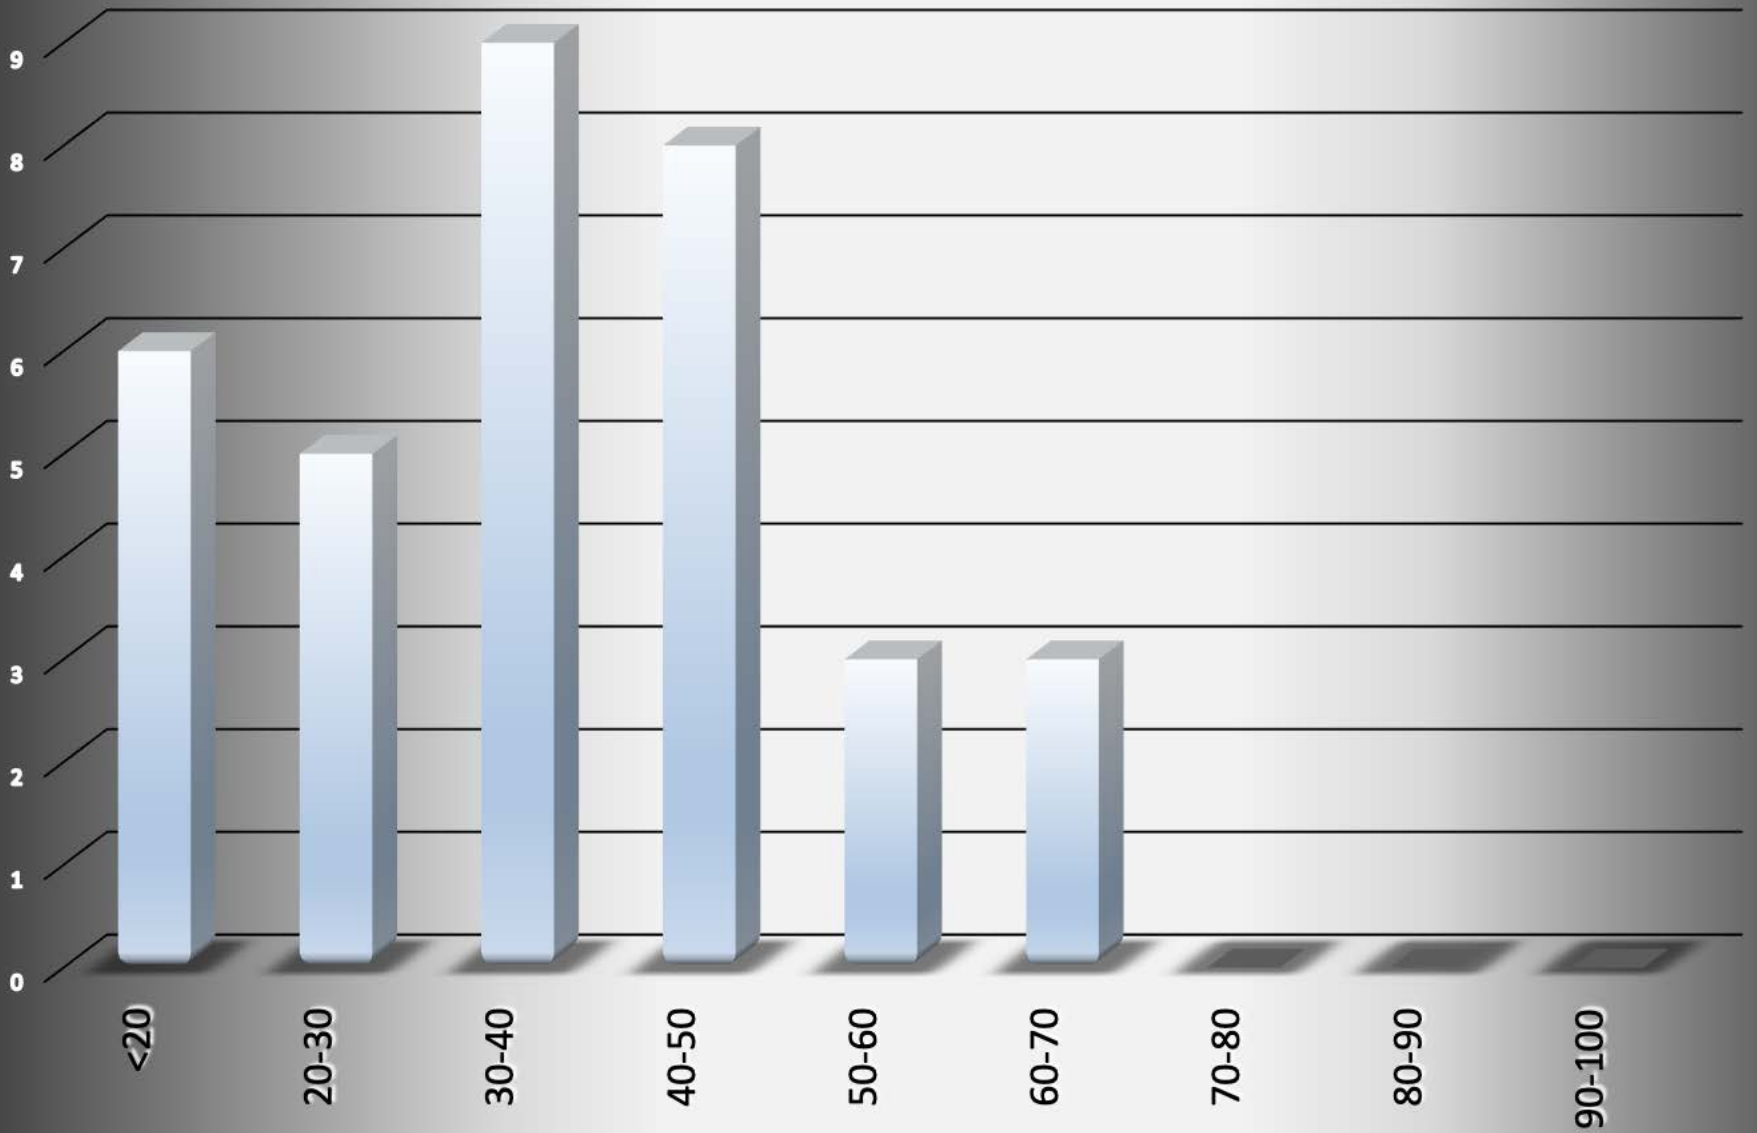

Germantown-2015 - 34 total incidents

Incident			Arrestee			Complainant		
Incident #	Date Reported	Time	Age	Race	Sex	Age	Race	Sex
15-000007	01/03/15	2:19 PM	34	W	F	37	W	M
15-000059	01/15/15	11:51 PM	24	W	F	19	W	F
15-000060	01/16/15	5:58 PM	26	W	F	25	W	M
15-000063	01/19/15	1:00 AM	NA	NA	NA	45	W	F
15-000088	01/22/15	1:07 PM	53	W	F	19	W	M
15-000101	01/26/15	9:00 PM	39	W	F	45	W	M
15-000126	01/31/15	7:55 PM	37	W	M	37	W	F
15-000155	02/12/15	9:29 AM	62	W	M	62	W	F
15-000171	02/21/15	5:34 AM	27	W	M	34	W	F
15-000226	03/11/15	9:53 PM	57	W	M	49	W	F
15-000319	04/02/15	7:20 PM	49	W	F	61	W	M
15-000420	05/01/15	1:06 PM	19	W	F	19	W	M
15-000427	05/04/15	5:28 PM	48	W	M	41	W	F
15-000493	05/25/15	7:09 PM	40	W	M	38	W	F
15-000497	05/27/15	12:10 AM	45	W	M	44	W	F
15-000544	06/08/15	6:35 PM	36	W	M	12	W	F
15-000585	06/22/15	11:40 PM	29	W	M	27	W	F
15-000603	06/27/15	5:12 AM	27	W	M	26	W	F
15-000628	07/03/15	12:45 AM	42	W	M	33	W	F
15-000633	07/12/15	5:16 AM	36	W	M	27	W	F
15-000695	07/20/15	12:48 PM	59	W	M	58	W	M
15-000839	08/30/15	6:29 PM	49	W	M	47	W	F
15-000853	08/28/15	9:07 AM	43	W	M	39	W	F
15-000897	09/16/15	12:30 AM	43	W	M	25	W	F
15-000930	09/23/15	4:30 PM	53	W	M	13	W	M
15-000950	09/27/15	8:00 PM	33	W	F	51	W	M
15-000969	09/30/15	9:57 PM	45	W	M	42	W	F
15-001003	10/10/15	8:14 PM	37	B	M	32	B	F
15-001025	10/19/15	4:50 AM	44	W	M	49	W	M
15-001041	10/21/15	10:39 PM	27	W	F	30	W	F
15-001092	11/05/15	3:56 AM	40	W	M	38	W	F
15-001149	11/18/15	2:33 PM	58	W	M	54	W	F
15-001214	12/12/15	6:10 PM	47	W	M	14	W	M
15-001251	12/25/15	5:52 PM	60	W	M	64	W	M

Germantown-2015

Arrests by hour of the day - 34 total

Germantown-2015

Arrests by Month - 34 total

Germantown-2015

Age of Arrestee

Germentown-2015 Age of Complainant

Germantown-2015
Arrestee/Complainant Sex - 34 total