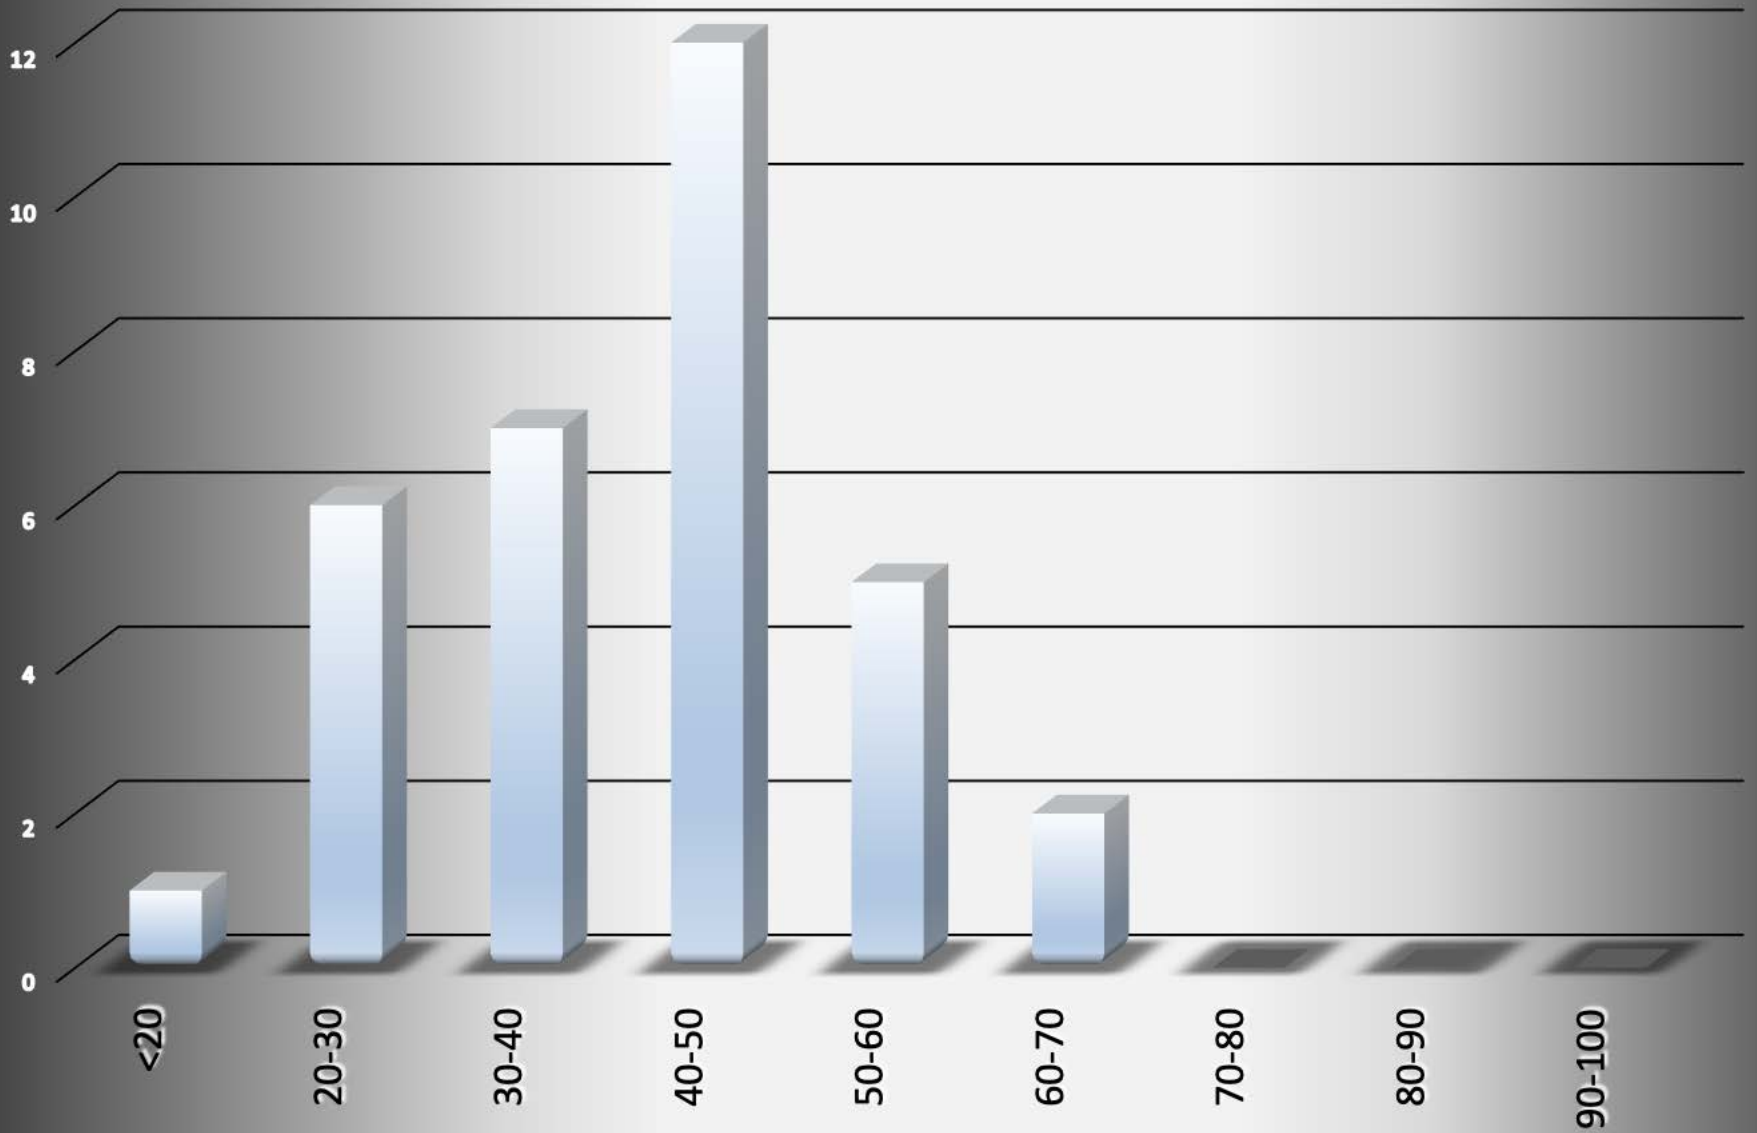

Germantown-2015 - 34 total incidents

Incident			Arrestee			Complainant		
Incident #	Date Reported	Time	Age	Race	Sex	Age	Race	Sex
15-000007	01/03/15	2:19 PM	34	W	F	37	W	M
15-000059	01/15/15	11:51 PM	24	W	F	19	W	F
15-000060	01/16/15	5:58 PM	26	W	F	25	W	M
15-000063	01/19/15	1:00 AM	NA	NA	NA	45	W	F
15-000088	01/22/15	1:07 PM	53	W	F	19	W	M
15-000101	01/26/15	9:00 PM	39	W	F	45	W	M
15-000126	01/31/15	7:55 PM	37	W	M	37	W	F
15-000155	02/12/15	9:29 AM	62	W	M	62	W	F
15-000171	02/21/15	5:34 AM	27	W	M	34	W	F
15-000226	03/11/15	9:53 PM	57	W	M	49	W	F
15-000319	04/02/15	7:20 PM	49	W	F	61	W	M
15-000420	05/01/15	1:06 PM	19	W	F	19	W	M
15-000427	05/04/15	5:28 PM	48	W	M	41	W	F
15-000493	05/25/15	7:09 PM	40	W	M	38	W	F
15-000497	05/27/15	12:10 AM	45	W	M	44	W	F
15-000544	06/08/15	6:35 PM	36	W	M	12	W	F
15-000585	06/22/15	11:40 PM	29	W	M	27	W	F
15-000603	06/27/15	5:12 AM	27	W	M	26	W	F
15-000628	07/03/15	12:45 AM	42	W	M	33	W	F
15-000633	07/12/15	5:16 AM	36	W	M	27	W	F
15-000695	07/20/15	12:48 PM	59	W	M	58	W	M
15-000839	08/30/15	6:29 PM	49	W	M	47	W	F
15-000853	08/28/15	9:07 AM	43	W	M	39	W	F
15-000897	09/16/15	12:30 AM	43	W	M	25	W	F
15-000930	09/23/15	4:30 PM	53	W	M	13	W	M
15-000950	09/27/15	8:00 PM	33	W	F	51	W	M
15-000969	09/30/15	9:57 PM	45	W	M	42	W	F
15-001003	10/10/15	8:14 PM	37	B	M	32	B	F
15-001025	10/19/15	4:50 AM	44	W	M	49	W	M
15-001041	10/21/15	10:39 PM	27	W	F	30	W	F
15-001092	11/05/15	3:56 AM	40	W	M	38	W	F
15-001149	11/18/15	2:33 PM	58	W	M	54	W	F
15-001214	12/12/15	6:10 PM	47	W	M	14	W	M
15-001251	12/25/15	5:52 PM	60	W	M	64	W	M

Germantown-2015

Arrests by hour of the day - 34 total

Germantown-2015

Arrests by Month - 34 total

Germantown-2015

Age of Arrestee

Germentown-2015 Age of Complainant

Germantown-2015
Arrestee/Complainant Sex - 34 total

Germantown-2015

Sex of Arrestees

Germantown-2015 Sex of Complainants