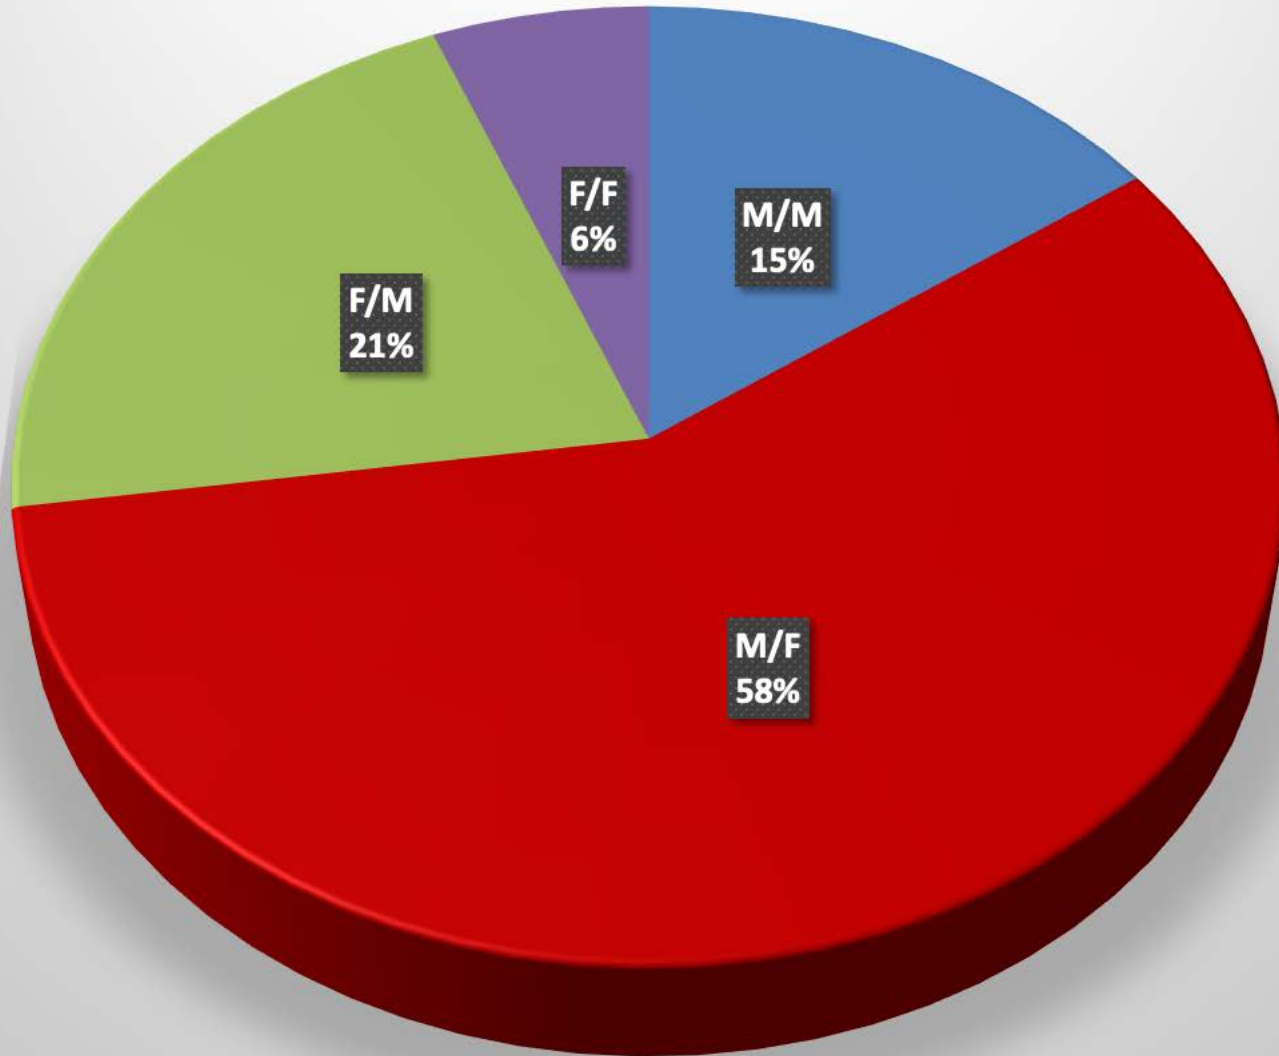

Germantown-2015 - 34 total incidents

Incident			Arrestee			Complainant		
Incident #	Date Reported	Time	Age	Race	Sex	Age	Race	Sex
15-000007	01/03/15	2:19 PM	34	W	F	37	W	M
15-000059	01/15/15	11:51 PM	24	W	F	19	W	F
15-000060	01/16/15	5:58 PM	26	W	F	25	W	M
15-000063	01/19/15	1:00 AM	NA	NA	NA	45	W	F
15-000088	01/22/15	1:07 PM	53	W	F	19	W	M
15-000101	01/26/15	9:00 PM	39	W	F	45	W	M
15-000126	01/31/15	7:55 PM	37	W	M	37	W	F
15-000155	02/12/15	9:29 AM	62	W	M	62	W	F
15-000171	02/21/15	5:34 AM	27	W	M	34	W	F
15-000226	03/11/15	9:53 PM	57	W	M	49	W	F
15-000319	04/02/15	7:20 PM	49	W	F	61	W	M
15-000420	05/01/15	1:06 PM	19	W	F	19	W	M
15-000427	05/04/15	5:28 PM	48	W	M	41	W	F
15-000493	05/25/15	7:09 PM	40	W	M	38	W	F
15-000497	05/27/15	12:10 AM	45	W	M	44	W	F
15-000544	06/08/15	6:35 PM	36	W	M	12	W	F
15-000585	06/22/15	11:40 PM	29	W	M	27	W	F
15-000603	06/27/15	5:12 AM	27	W	M	26	W	F
15-000628	07/03/15	12:45 AM	42	W	M	33	W	F
15-000633	07/12/15	5:16 AM	36	W	M	27	W	F
15-000695	07/20/15	12:48 PM	59	W	M	58	W	M
15-000839	08/30/15	6:29 PM	49	W	M	47	W	F
15-000853	08/28/15	9:07 AM	43	W	M	39	W	F
15-000897	09/16/15	12:30 AM	43	W	M	25	W	F
15-000930	09/23/15	4:30 PM	53	W	M	13	W	M
15-000950	09/27/15	8:00 PM	33	W	F	51	W	M
15-000969	09/30/15	9:57 PM	45	W	M	42	W	F
15-001003	10/10/15	8:14 PM	37	B	M	32	B	F
15-001025	10/19/15	4:50 AM	44	W	M	49	W	M
15-001041	10/21/15	10:39 PM	27	W	F	30	W	F
15-001092	11/05/15	3:56 AM	40	W	M	38	W	F
15-001149	11/18/15	2:33 PM	58	W	M	54	W	F
15-001214	12/12/15	6:10 PM	47	W	M	14	W	M
15-001251	12/25/15	5:52 PM	60	W	M	64	W	M

Germantown-2015

Arrests by hour of the day - 34 total

Germantown-2015

Arrests by Month - 34 total

Germantown-2015

Age of Arrestee

Germentown-2015 Age of Complainant

Germantown-2015
Arrestee/Complainant Sex - 34 total

Germantown-2015

Sex of Arrestees

Germantown-2015 Sex of Complainants