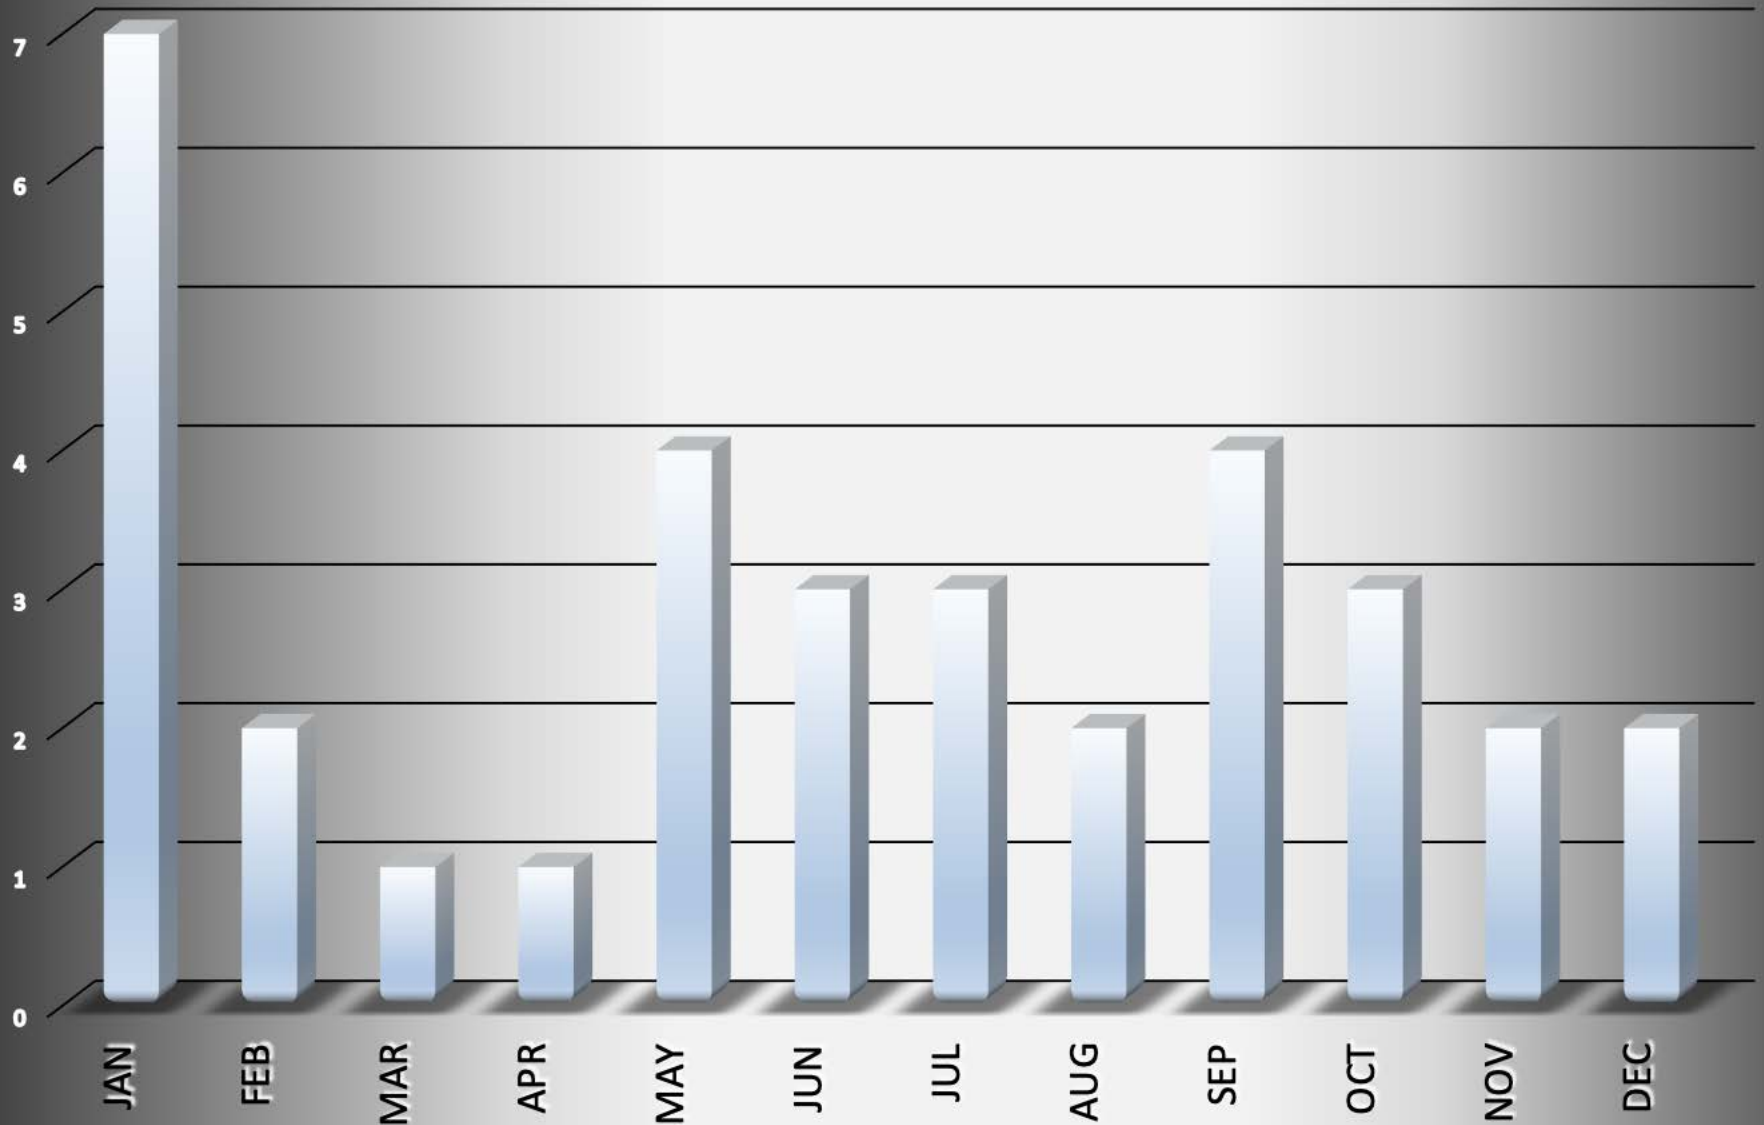

Germantown-2015 - 34 total incidents

Incident			Arrestee			Complainant		
Incident #	Date Reported	Time	Age	Race	Sex	Age	Race	Sex
15-000007	01/03/15	2:19 PM	34	W	F	37	W	M
15-000059	01/15/15	11:51 PM	24	W	F	19	W	F
15-000060	01/16/15	5:58 PM	26	W	F	25	W	M
15-000063	01/19/15	1:00 AM	NA	NA	NA	45	W	F
15-000088	01/22/15	1:07 PM	53	W	F	19	W	M
15-000101	01/26/15	9:00 PM	39	W	F	45	W	M
15-000126	01/31/15	7:55 PM	37	W	M	37	W	F
15-000155	02/12/15	9:29 AM	62	W	M	62	W	F
15-000171	02/21/15	5:34 AM	27	W	M	34	W	F
15-000226	03/11/15	9:53 PM	57	W	M	49	W	F
15-000319	04/02/15	7:20 PM	49	W	F	61	W	M
15-000420	05/01/15	1:06 PM	19	W	F	19	W	M
15-000427	05/04/15	5:28 PM	48	W	M	41	W	F
15-000493	05/25/15	7:09 PM	40	W	M	38	W	F
15-000497	05/27/15	12:10 AM	45	W	M	44	W	F
15-000544	06/08/15	6:35 PM	36	W	M	12	W	F
15-000585	06/22/15	11:40 PM	29	W	M	27	W	F
15-000603	06/27/15	5:12 AM	27	W	M	26	W	F
15-000628	07/03/15	12:45 AM	42	W	M	33	W	F
15-000633	07/12/15	5:16 AM	36	W	M	27	W	F
15-000695	07/20/15	12:48 PM	59	W	M	58	W	M
15-000839	08/30/15	6:29 PM	49	W	M	47	W	F
15-000853	08/28/15	9:07 AM	43	W	M	39	W	F
15-000897	09/16/15	12:30 AM	43	W	M	25	W	F
15-000930	09/23/15	4:30 PM	53	W	M	13	W	M
15-000950	09/27/15	8:00 PM	33	W	F	51	W	M
15-000969	09/30/15	9:57 PM	45	W	M	42	W	F
15-001003	10/10/15	8:14 PM	37	B	M	32	B	F
15-001025	10/19/15	4:50 AM	44	W	M	49	W	M
15-001041	10/21/15	10:39 PM	27	W	F	30	W	F
15-001092	11/05/15	3:56 AM	40	W	M	38	W	F
15-001149	11/18/15	2:33 PM	58	W	M	54	W	F
15-001214	12/12/15	6:10 PM	47	W	M	14	W	M
15-001251	12/25/15	5:52 PM	60	W	M	64	W	M

Germantown-2015

Arrests by hour of the day - 34 total

Germantown-2015

Arrests by Month - 34 total

Germantown-2015

Age of Arrestee

Germentown-2015 Age of Complainant

Germantown-2015
Arrestee/Complainant Sex - 34 total

Germantown-2015

Sex of Arrestees

Germantown-2015 Sex of Complainants