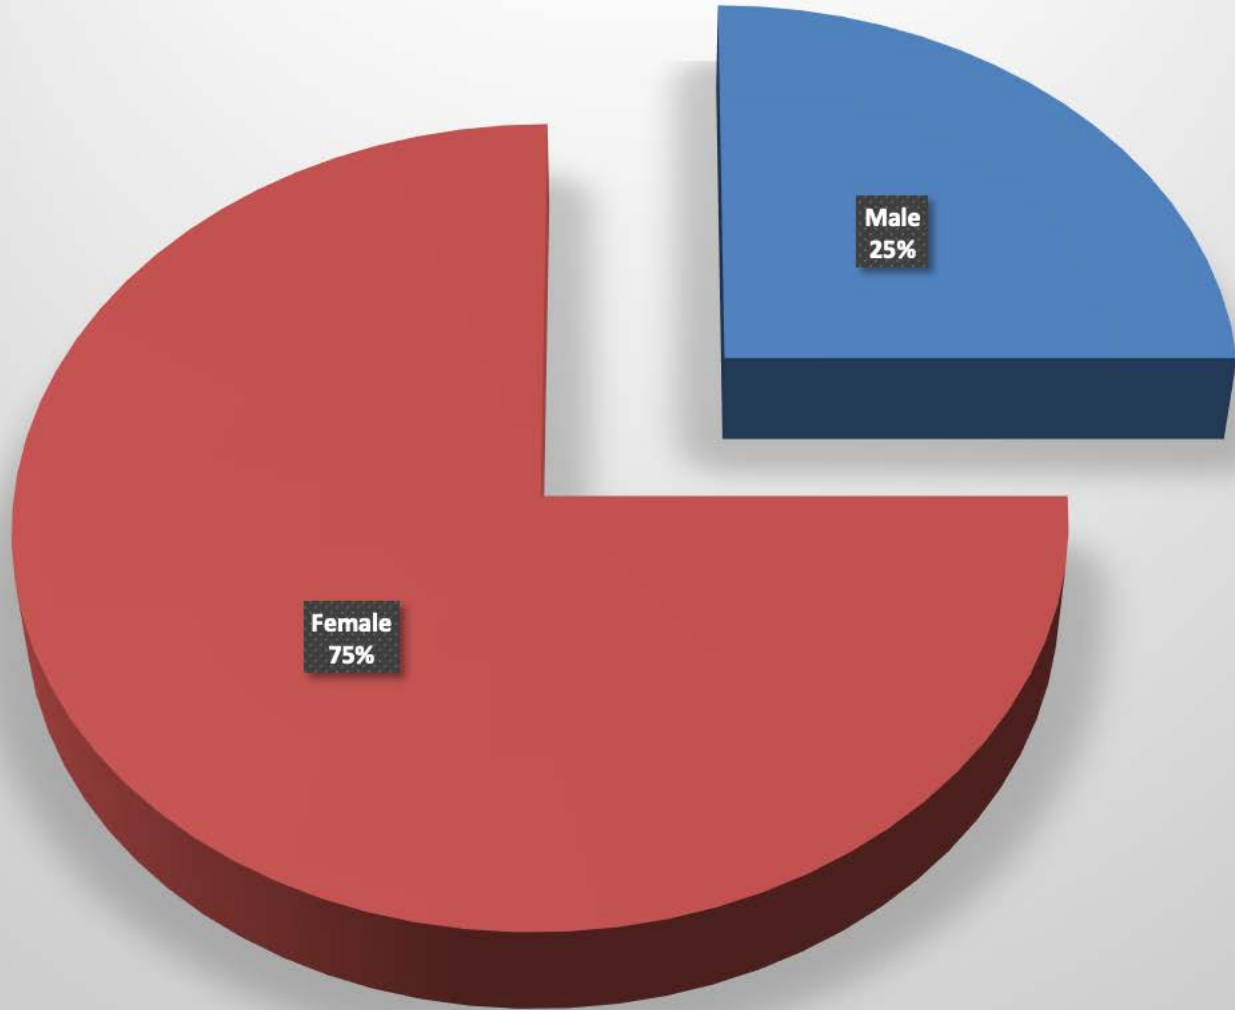

German Township-2016

Incident			Arrestee			C
Incident #	Date Reported	Time	Age	Race	Sex	Age
16-0343	03/23/16	10:03 PM	42	0	M	39
16-0344	03/23/16	10:03 PM	39	0	F	42
16-1276	10/12/16	4:00 PM	34		M	12
16-1495	12/15/16	11:24 PM	47	0	M	48

German_Township-2016

Arrests by hour of the day - 4 total

German_Township-2016

Arrests by Month - 4 total

German_Township-2016

Age of Arrestee

German_Township-2016

Age of Complainant

German_Township-2016

Sex of Complainants

German_Township-2016

Sex of Arrestees

German_Township-2016
Arrestee/Complainant Sex - 4 total