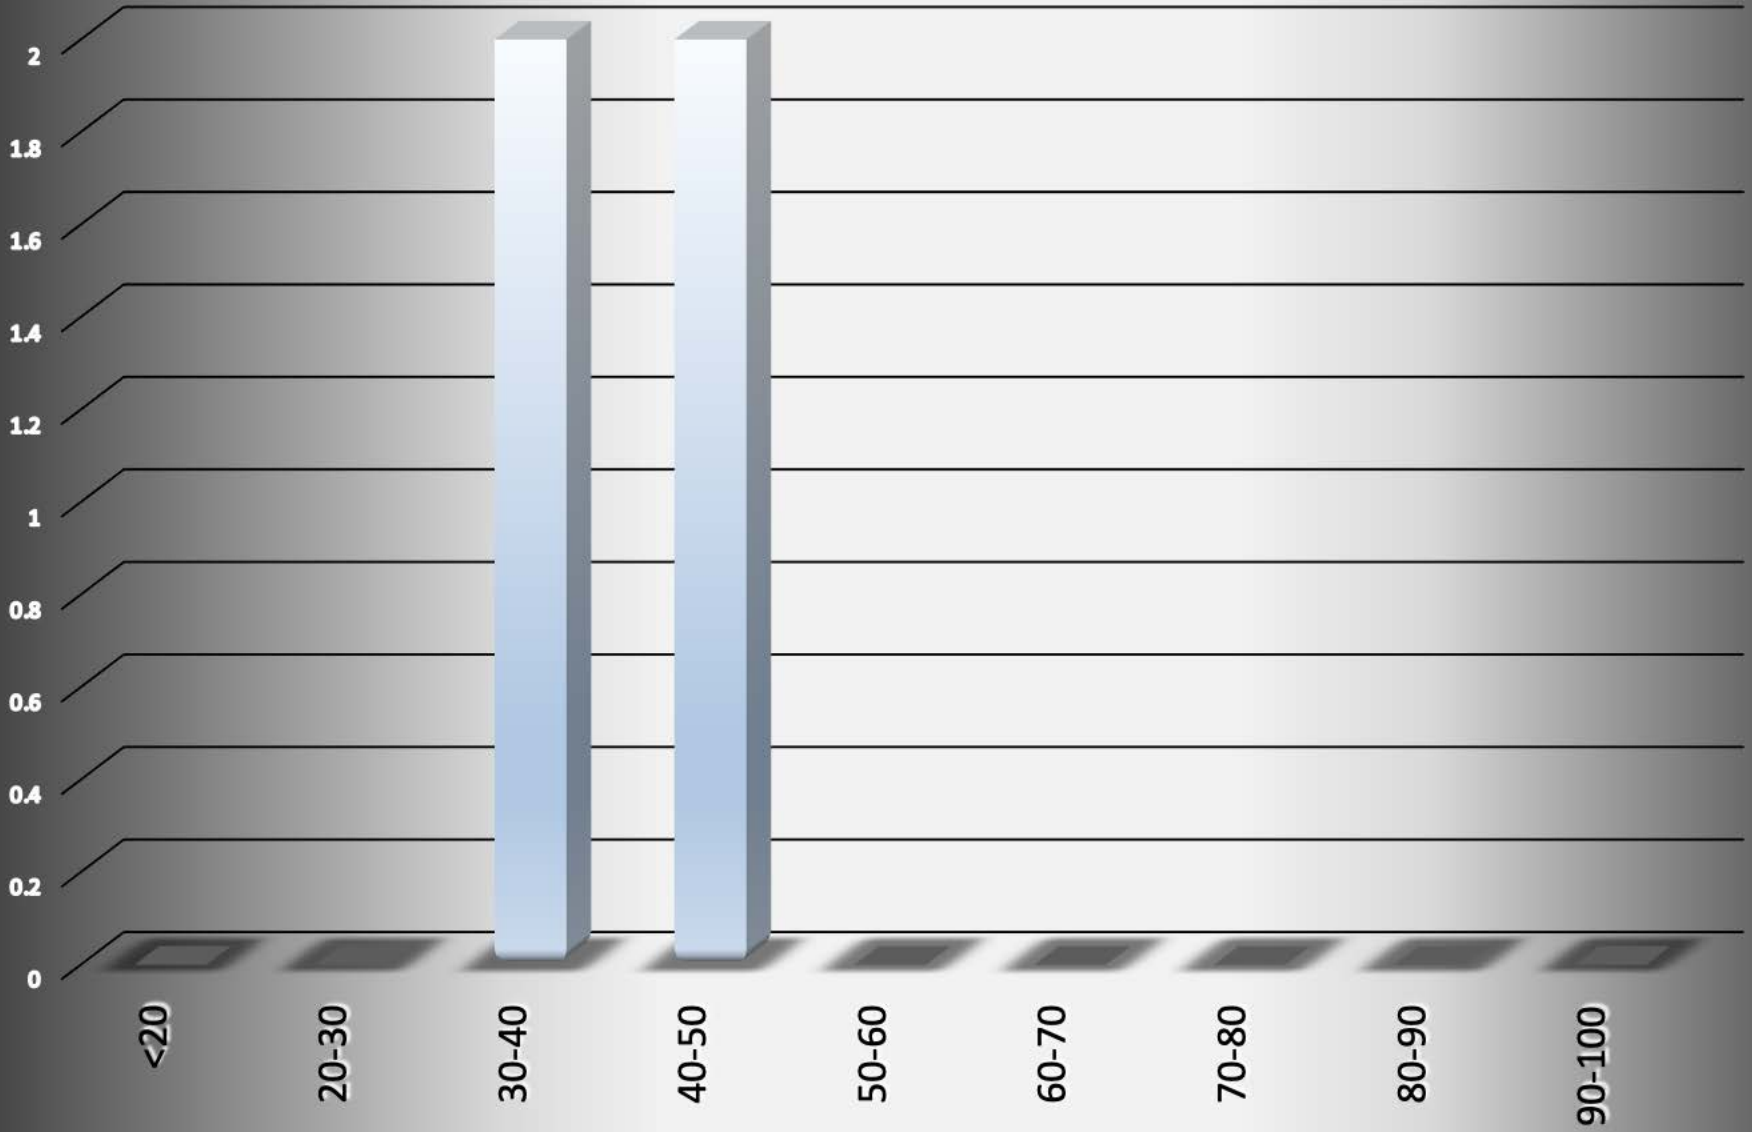

German Township-2016

Incident			Arrestee			C
Incident #	Date Reported	Time	Age	Race	Sex	Age
16-0343	03/23/16	10:03 PM	42	0	M	39
16-0344	03/23/16	10:03 PM	39	0	F	42
16-1276	10/12/16	4:00 PM	34		M	12
16-1495	12/15/16	11:24 PM	47	0	M	48

German_Township-2016

Arrests by hour of the day - 4 total

German_Township-2016

Arrests by Month - 4 total

German_Township-2016

Age of Arrestee

German_Township-2016

Age of Complainant