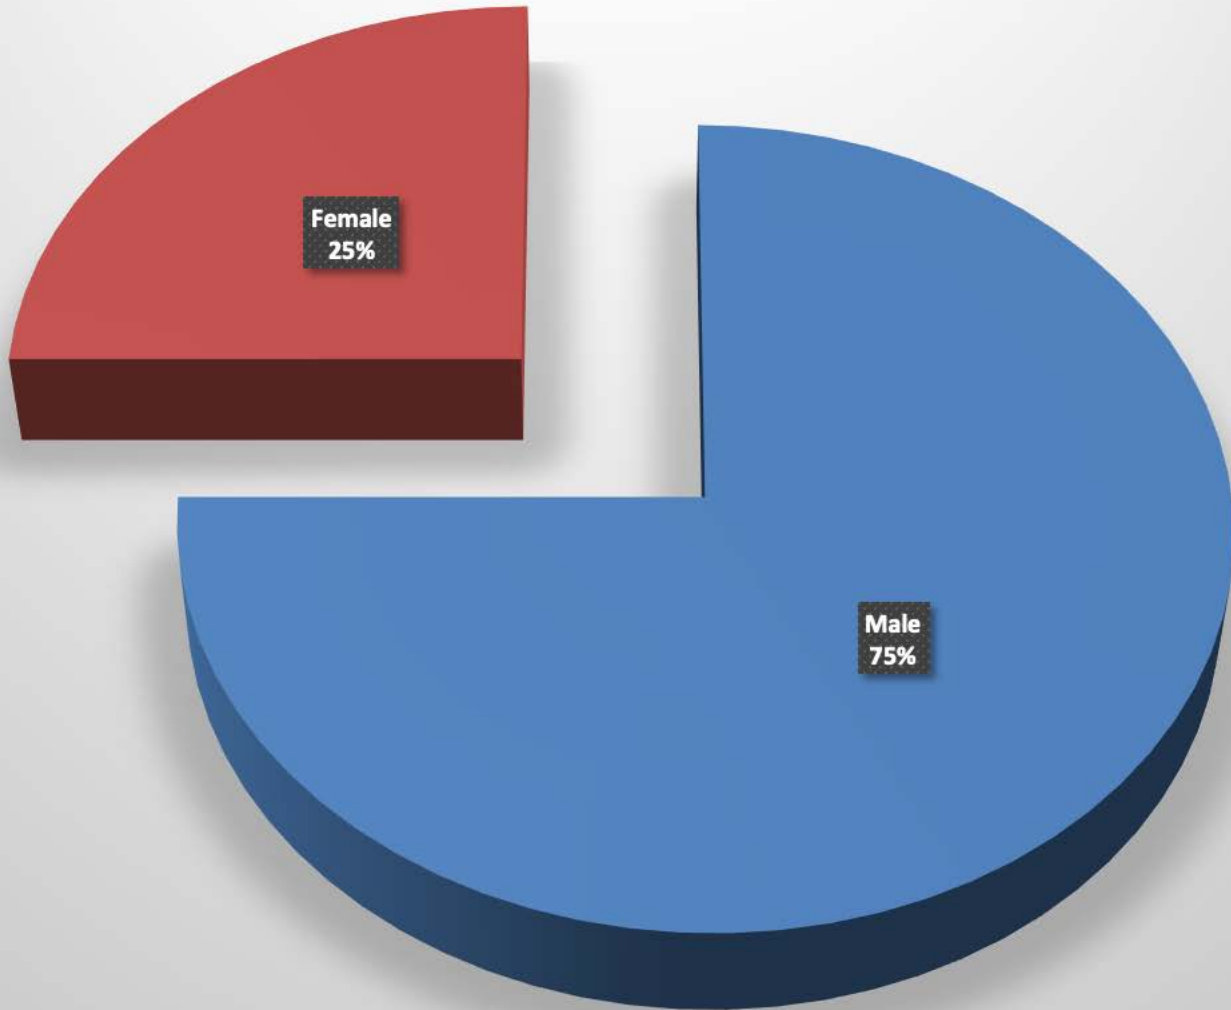

German_Township-2016

Sex of Arrestees