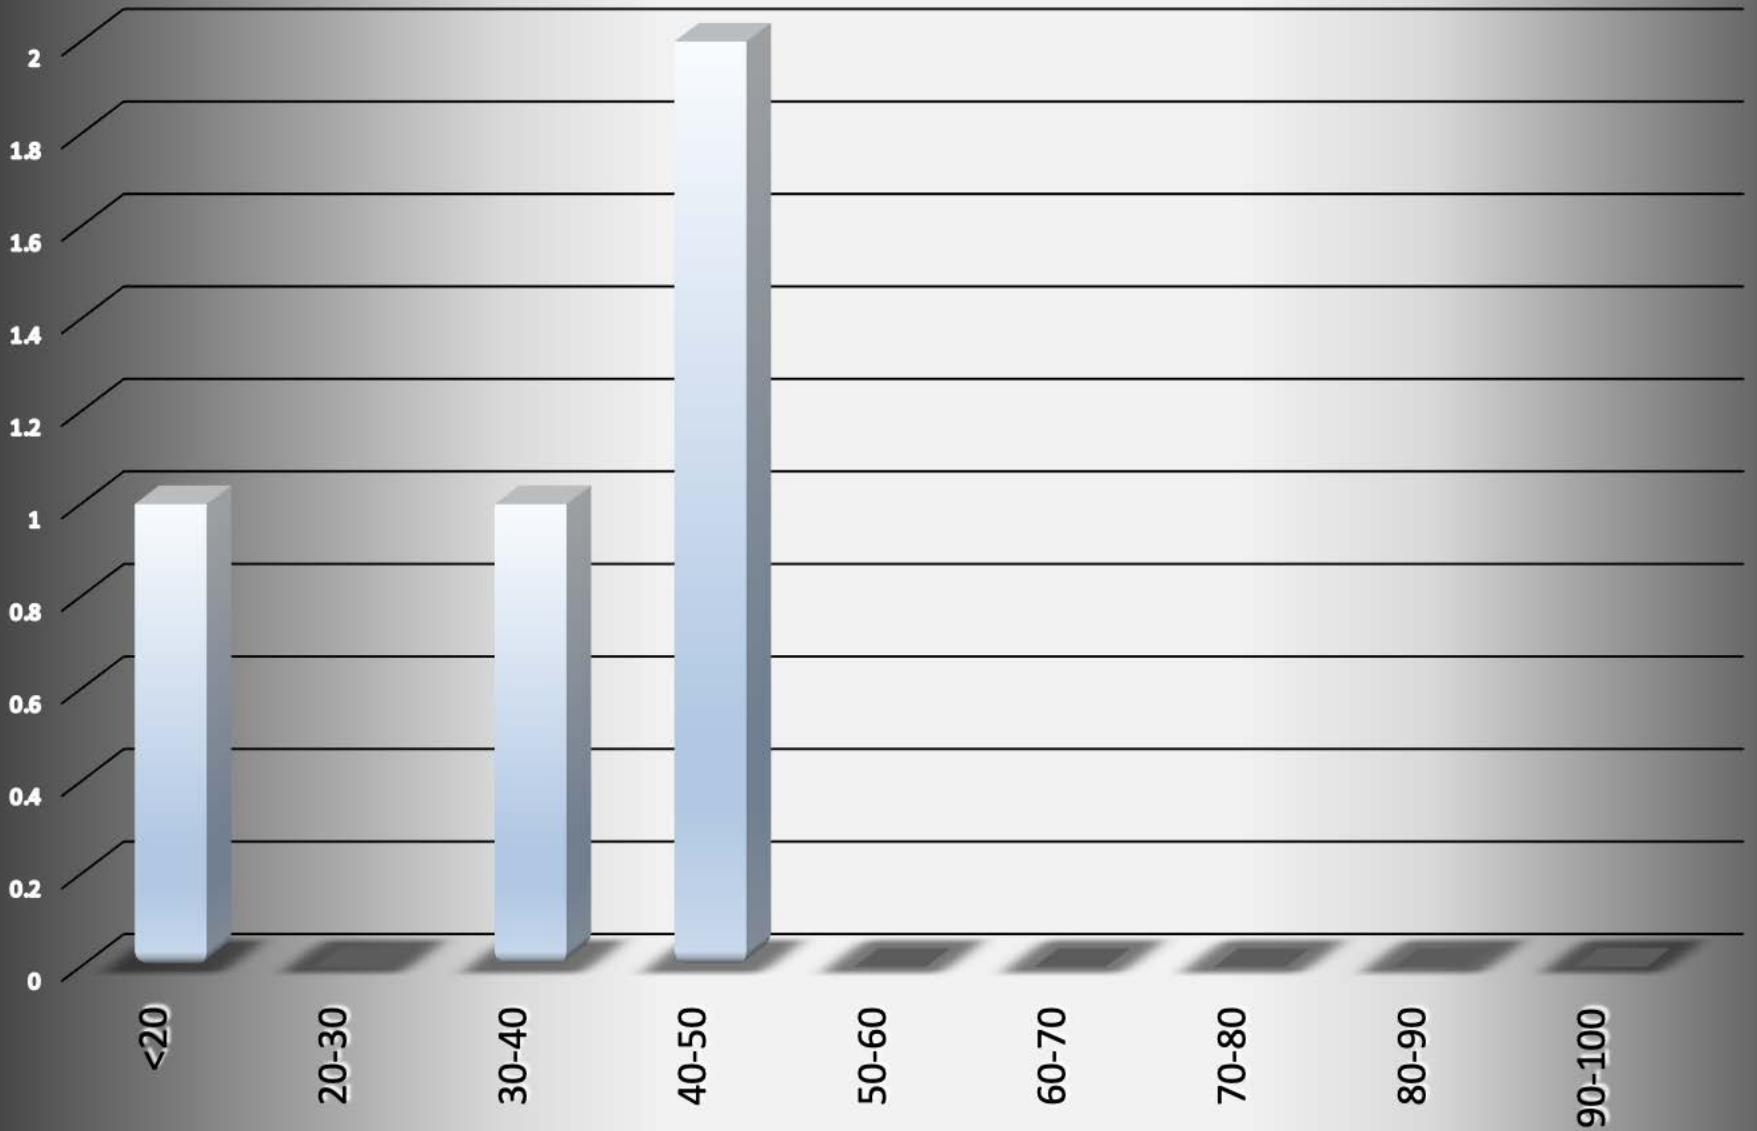

German_Township-2016

Arrests by hour of the day - 4 total

German_Township-2016

Arrests by Month - 4 total

German_Township-2016

Age of Arrestee

German_Township-2016

Age of Complainant