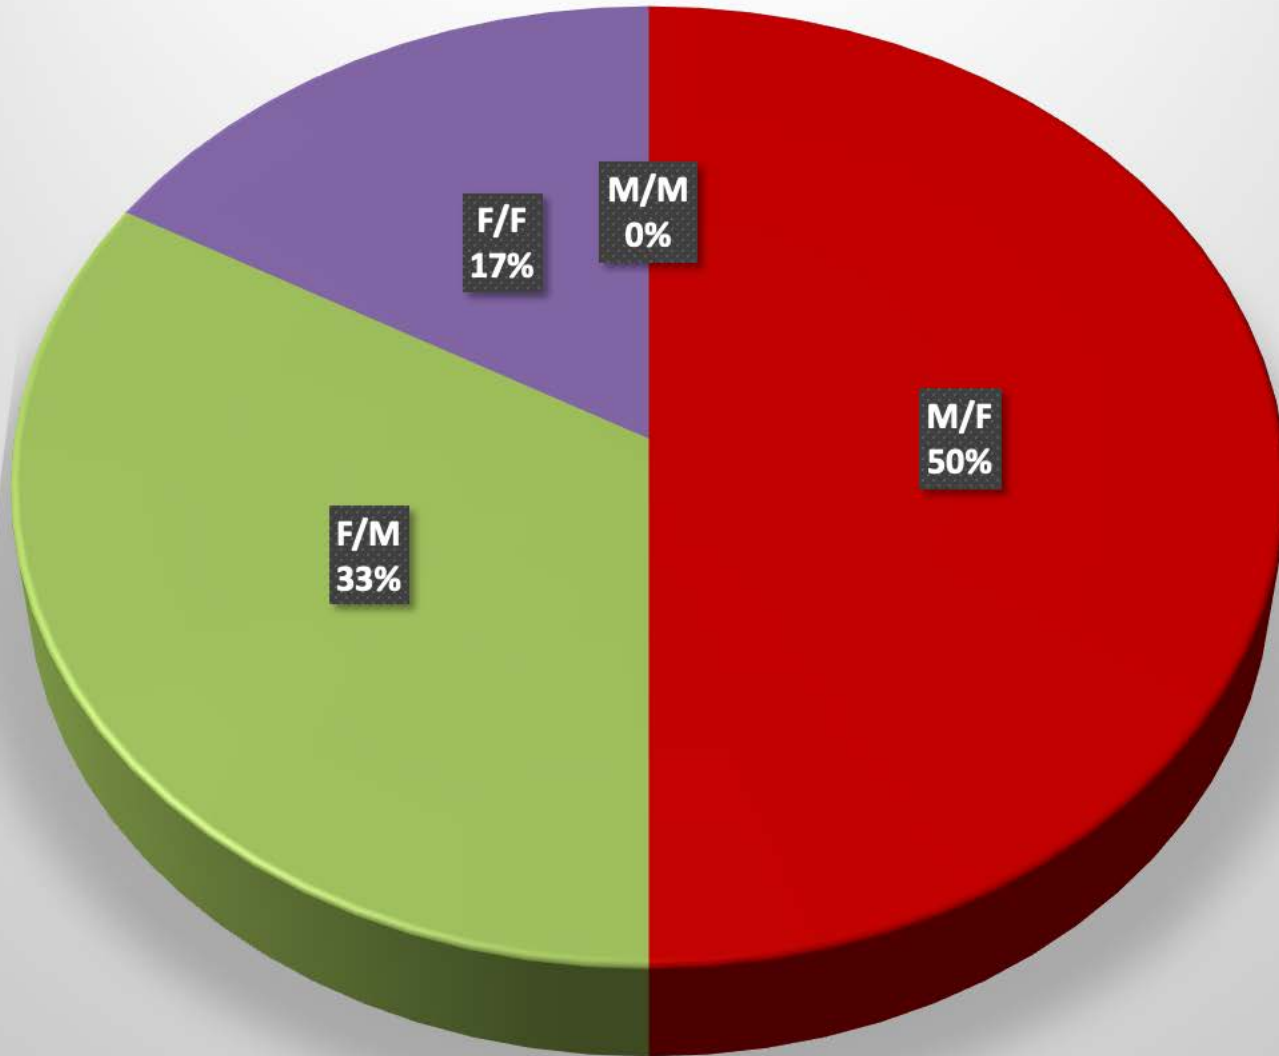

German_Township-2014 - 6 total incidents

Incident			Arrestee			Complainant		
Incident #	Date Reported	Time	Age	Race	Sex	Age	Race	Sex
14-0141	01/31/14	12:44 AM	50	W	F	48	W	M
14-0799	06/22/14	8:06 PM	36	W	M	35	W	F
14-0934	07/20/14	12:31 AM	47	W	M	46	W	F
14-1350	10/23/14	4:37 PM	54	W	F	51	W	M
14-1553	12/11/14	10:10 PM	37	W	M	36	W	F
14-1559	12/14/14	6:57 AM	53	W	F	25	W	F

German_Township-2014

Arrests by hour of the day - 6 total

German_Township-2014

Arrests by Month - 6 total

German_Township-2014

Age of Arrestee

German_Township-2014

Age of Complainant

German_Township-2014
Arrestee/Complainant Sex - 6 total

German_Township-2014

Sex of Arrestees

German_Township-2014

Sex of Complainants