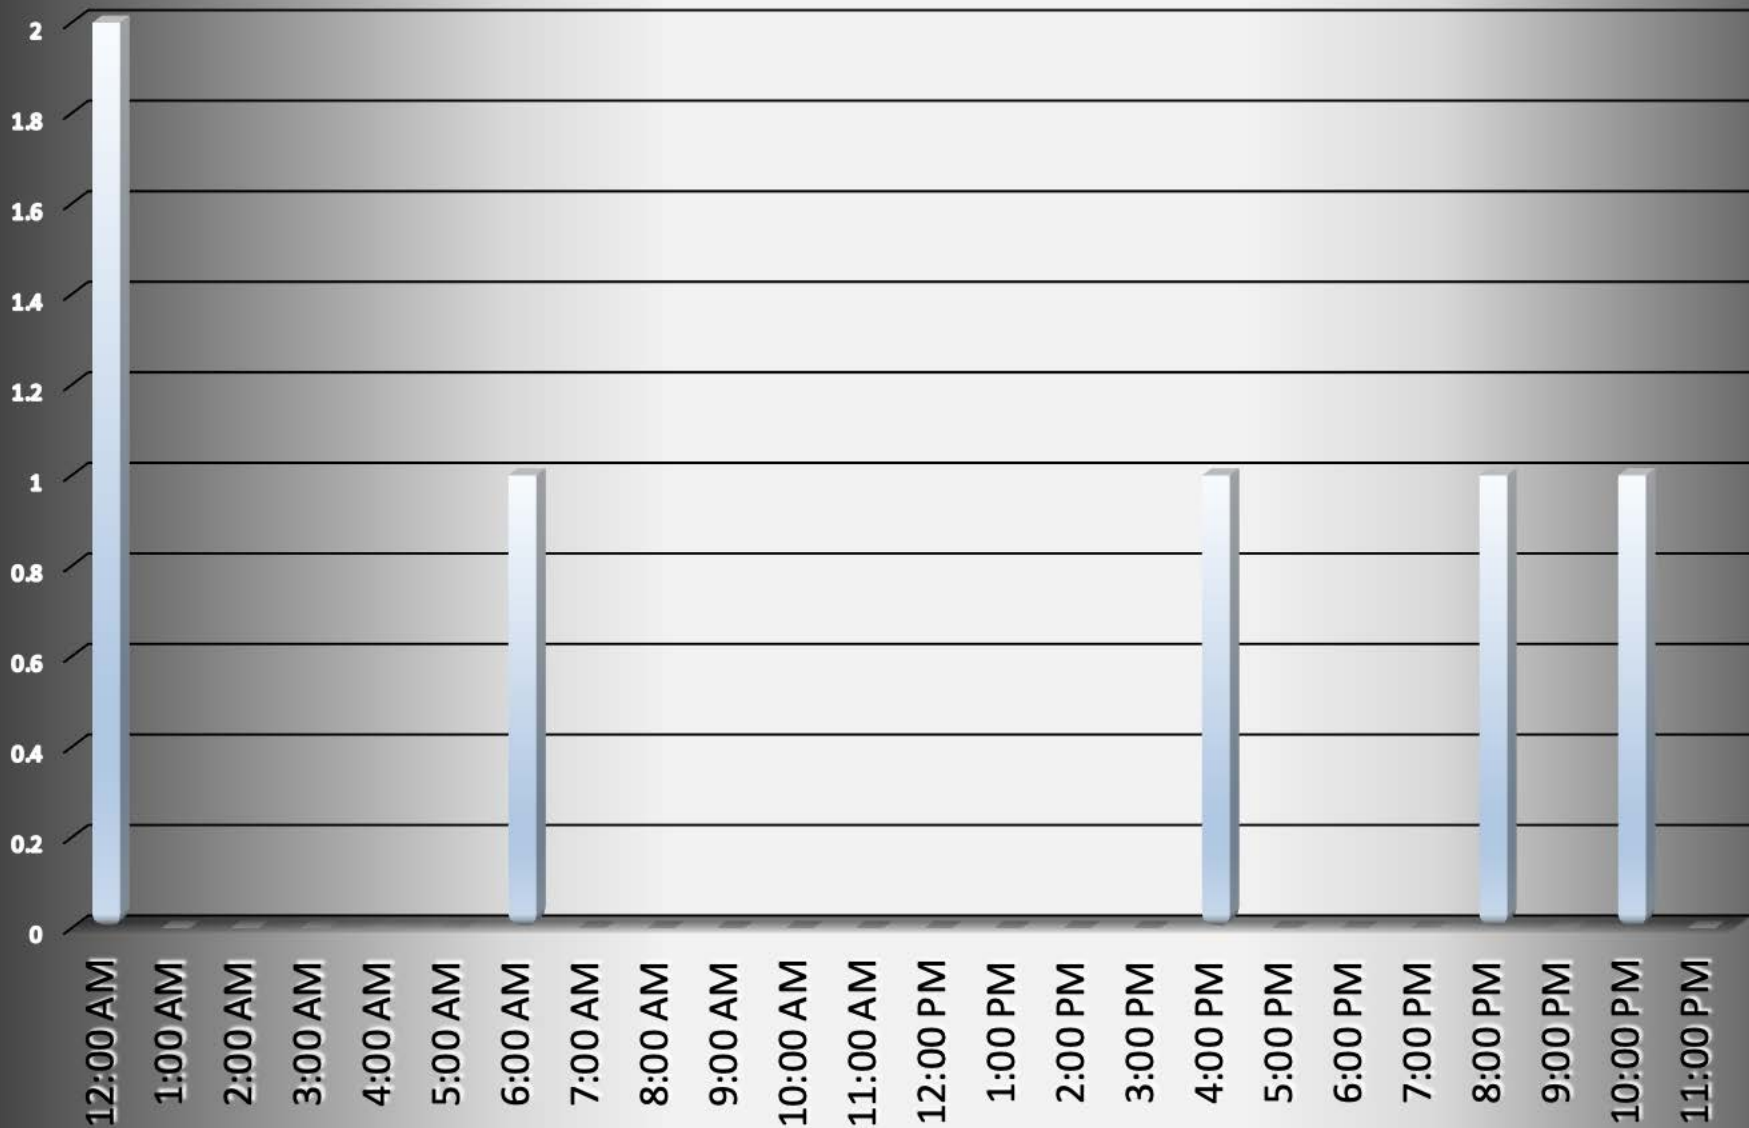

German_Township-2014 - 6 total incidents

Incident			Arrestee			Complainant		
Incident #	Date Reported	Time	Age	Race	Sex	Age	Race	Sex
14-0141	01/31/14	12:44 AM	50	W	F	48	W	M
14-0799	06/22/14	8:06 PM	36	W	M	35	W	F
14-0934	07/20/14	12:31 AM	47	W	M	46	W	F
14-1350	10/23/14	4:37 PM	54	W	F	51	W	M
14-1553	12/11/14	10:10 PM	37	W	M	36	W	F
14-1559	12/14/14	6:57 AM	53	W	F	25	W	F

German_Township-2014

Arrests by hour of the day - 6 total

German_Township-2014

Arrests by Month - 6 total

German_Township-2014

Age of Arrestee

German_Township-2014

Age of Complainant

German_Township-2014
Arrestee/Complainant Sex - 6 total

German_Township-2014

Sex of Arrestees

German_Township-2014

Sex of Complainants