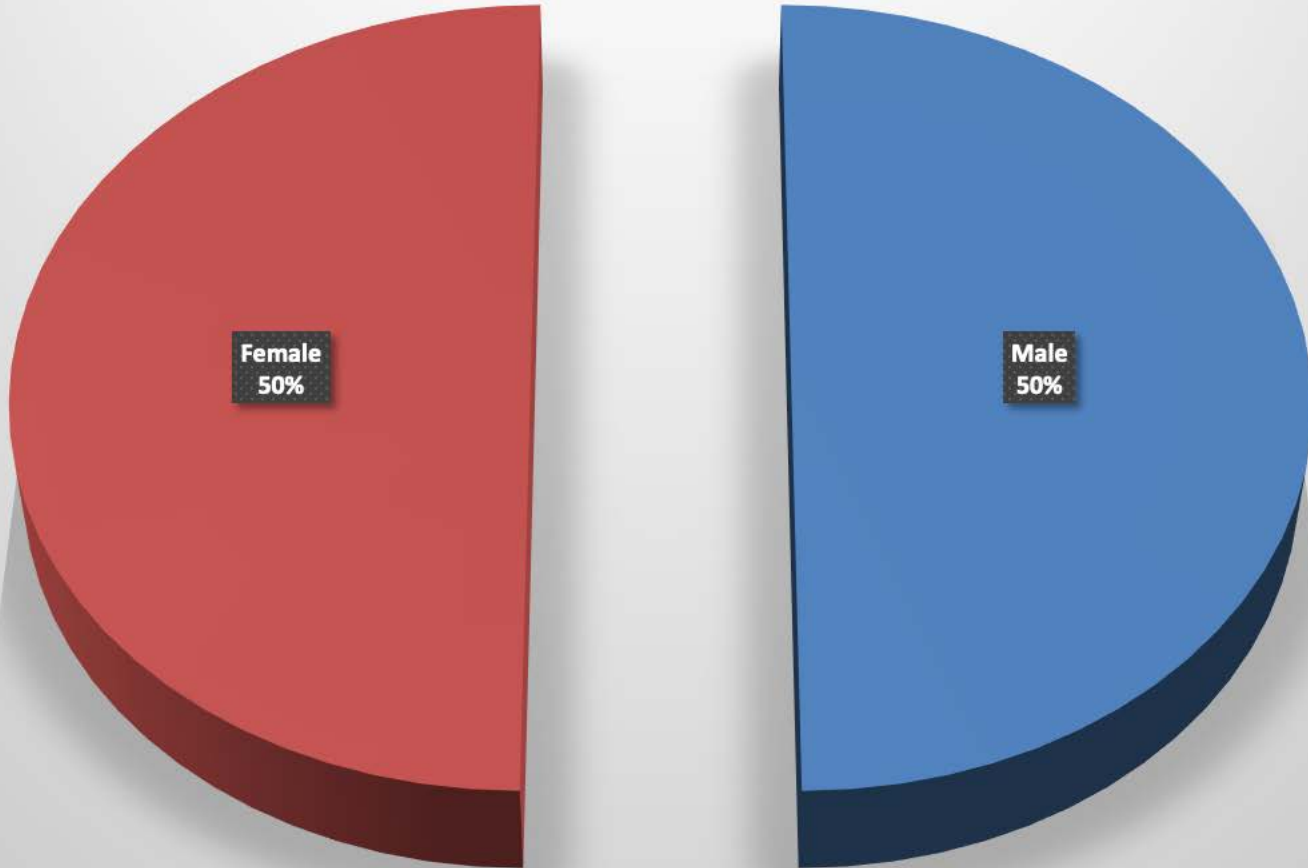

German_Township-2014

Sex of Arrestees