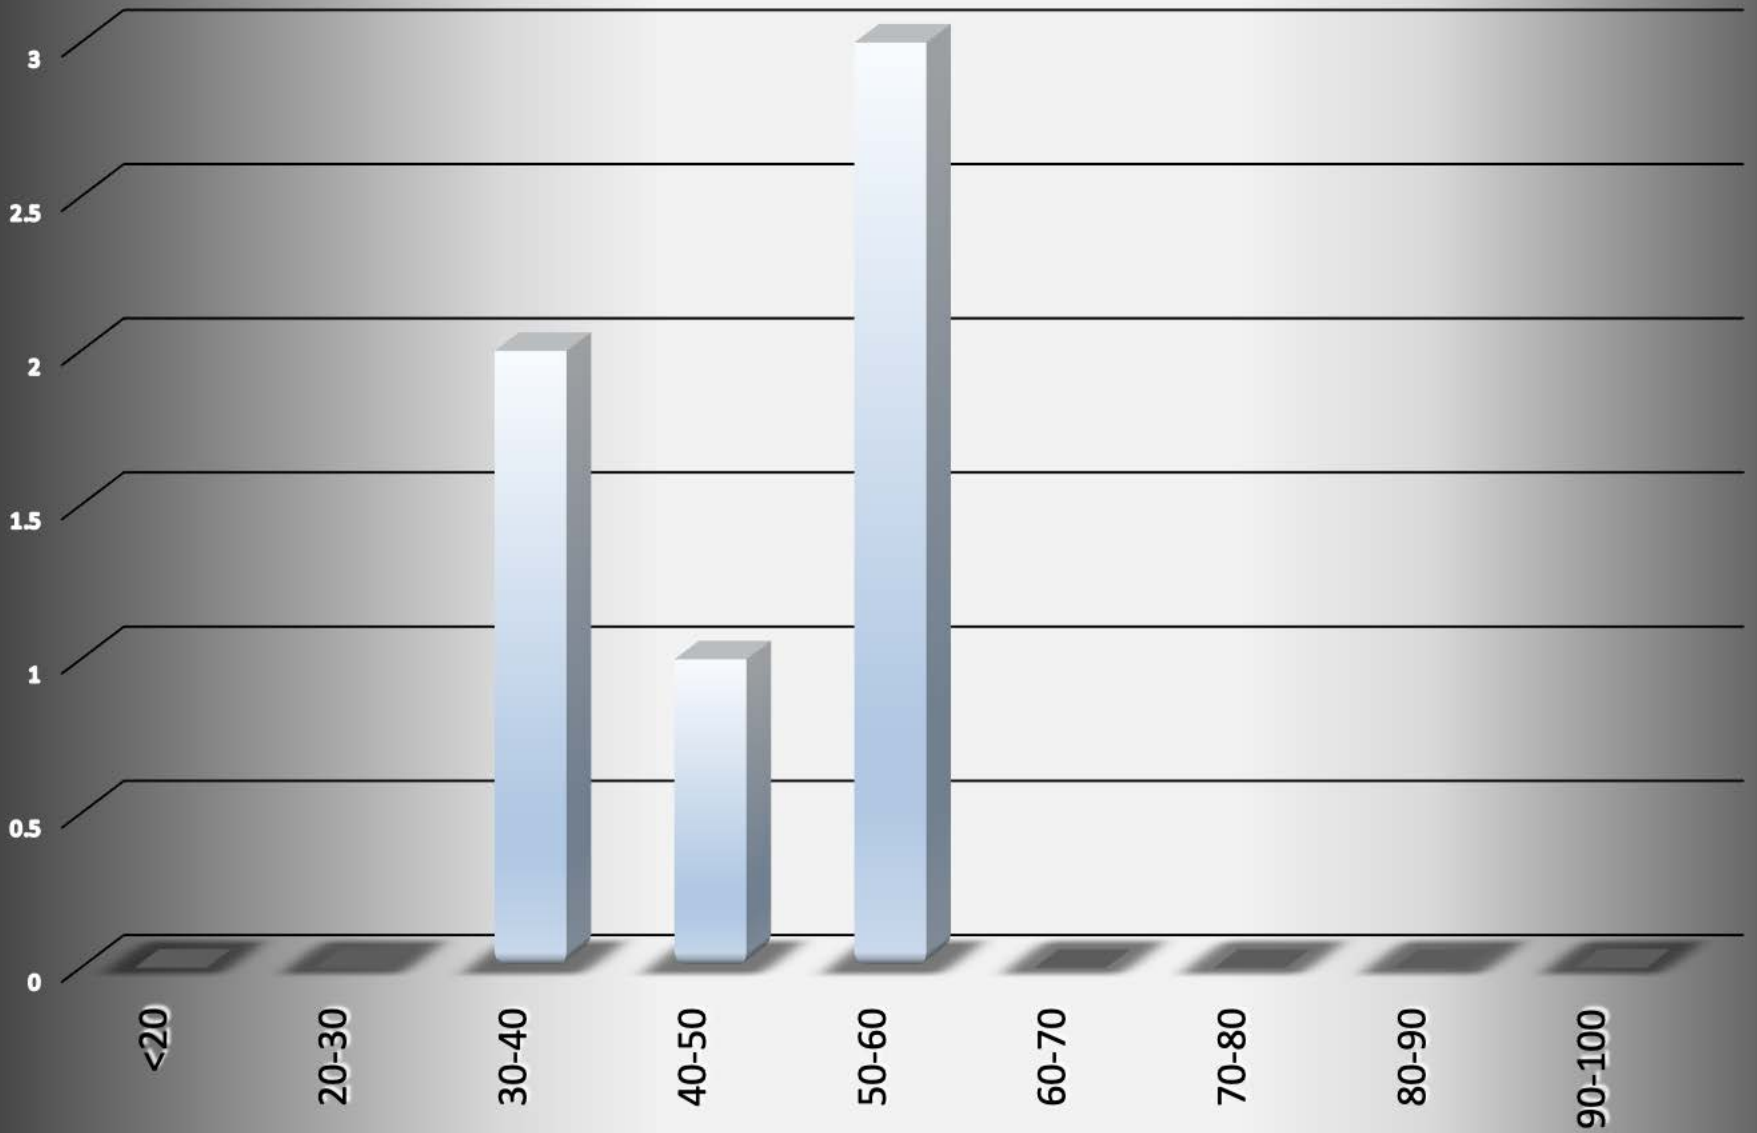

German_Township-2014 - 6 total incidents

Incident			Arrestee			Complainant		
Incident #	Date Reported	Time	Age	Race	Sex	Age	Race	Sex
14-0141	01/31/14	12:44 AM	50	W	F	48	W	M
14-0799	06/22/14	8:06 PM	36	W	M	35	W	F
14-0934	07/20/14	12:31 AM	47	W	M	46	W	F
14-1350	10/23/14	4:37 PM	54	W	F	51	W	M
14-1553	12/11/14	10:10 PM	37	W	M	36	W	F
14-1559	12/14/14	6:57 AM	53	W	F	25	W	F

German_Township-2014

Arrests by hour of the day - 6 total

German_Township-2014

Arrests by Month - 6 total

German_Township-2014

Age of Arrestee

German_Township-2014

Age of Complainant