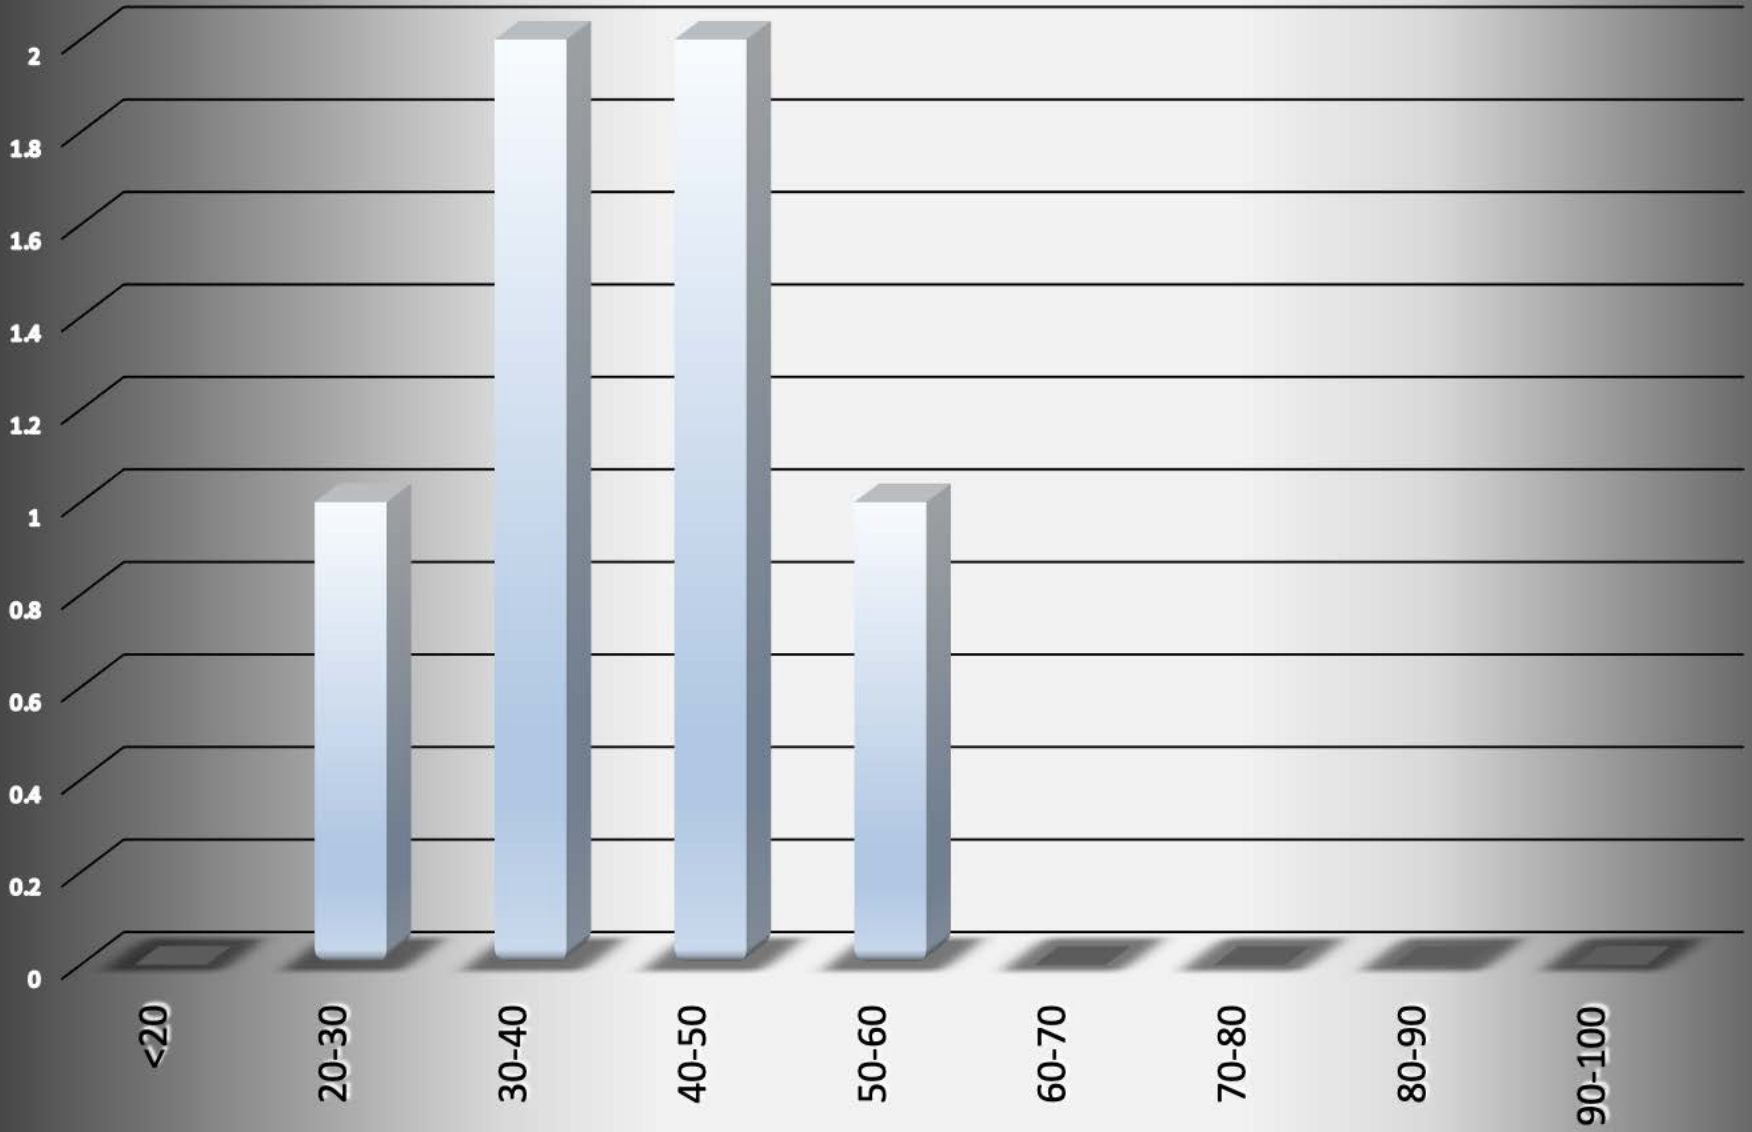

German_Township-2014 - 6 total incidents

Incident			Arrestee			Complainant		
Incident #	Date Reported	Time	Age	Race	Sex	Age	Race	Sex
14-0141	01/31/14	12:44 AM	50	W	F	48	W	M
14-0799	06/22/14	8:06 PM	36	W	M	35	W	F
14-0934	07/20/14	12:31 AM	47	W	M	46	W	F
14-1350	10/23/14	4:37 PM	54	W	F	51	W	M
14-1553	12/11/14	10:10 PM	37	W	M	36	W	F
14-1559	12/14/14	6:57 AM	53	W	F	25	W	F

German_Township-2014

Arrests by hour of the day - 6 total

German_Township-2014

Arrests by Month - 6 total

German_Township-2014

Age of Arrestee

German_Township-2014

Age of Complainant