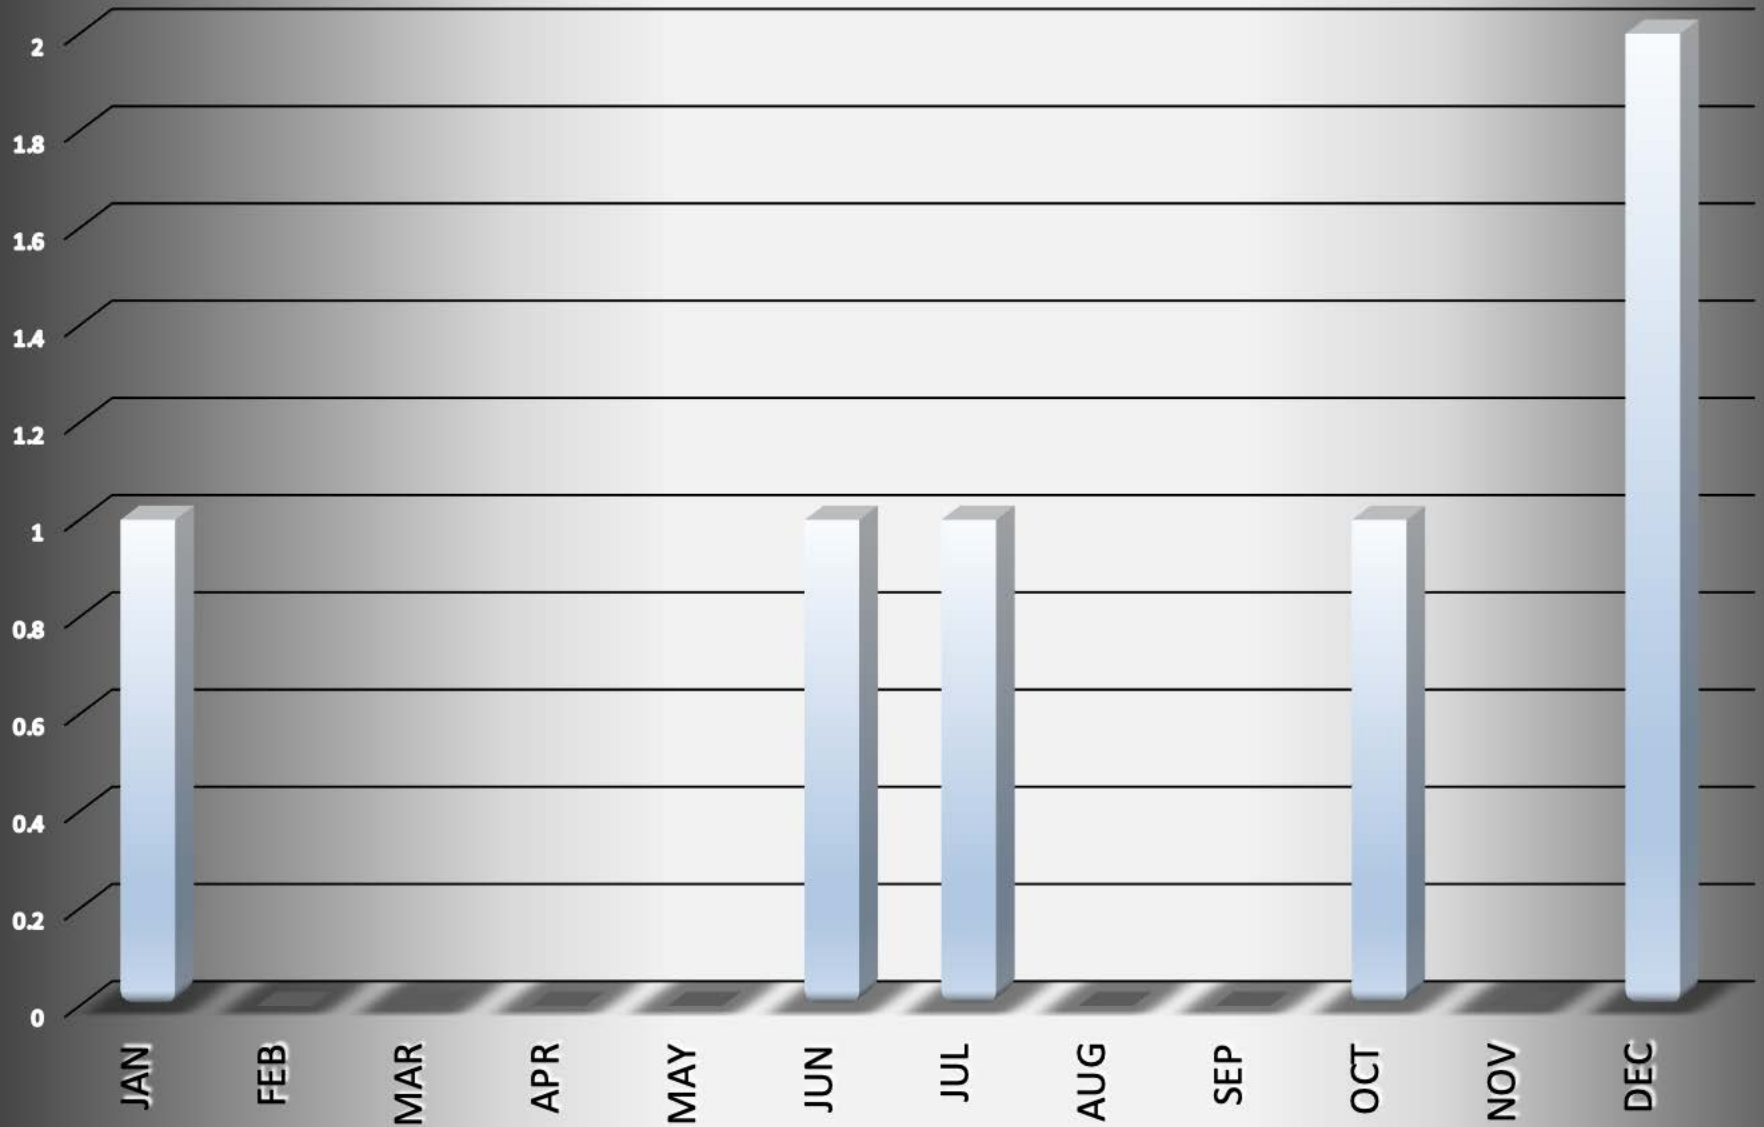

German_Township-2014 - 6 total incidents

Incident			Arrestee			Complainant		
Incident #	Date Reported	Time	Age	Race	Sex	Age	Race	Sex
14-0141	01/31/14	12:44 AM	50	W	F	48	W	M
14-0799	06/22/14	8:06 PM	36	W	M	35	W	F
14-0934	07/20/14	12:31 AM	47	W	M	46	W	F
14-1350	10/23/14	4:37 PM	54	W	F	51	W	M
14-1553	12/11/14	10:10 PM	37	W	M	36	W	F
14-1559	12/14/14	6:57 AM	53	W	F	25	W	F

German_Township-2014

Arrests by hour of the day - 6 total

German_Township-2014

Arrests by Month - 6 total

German_Township-2014

Age of Arrestee

German_Township-2014

Age of Complainant

German_Township-2014
Arrestee/Complainant Sex - 6 total

German_Township-2014

Sex of Arrestees

German_Township-2014

Sex of Complainants