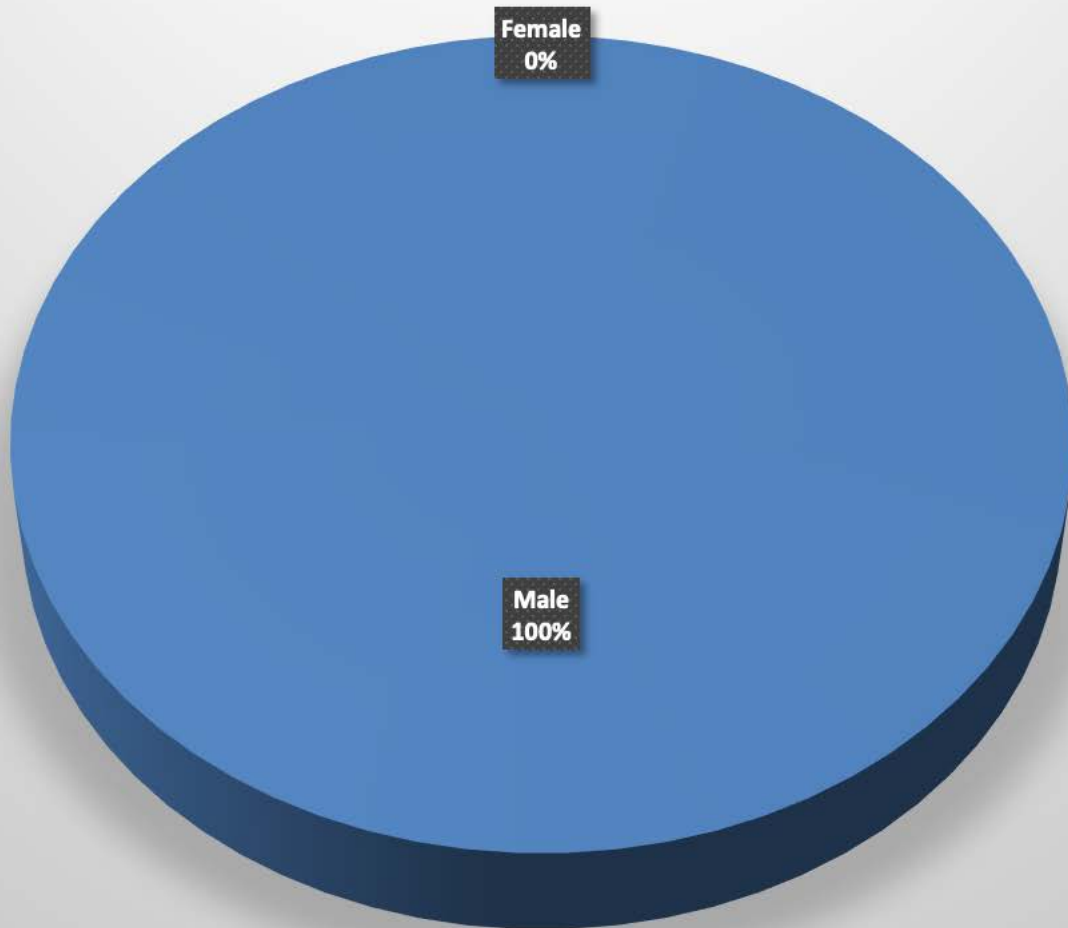

German_Township-2013

Sex of Arrestees