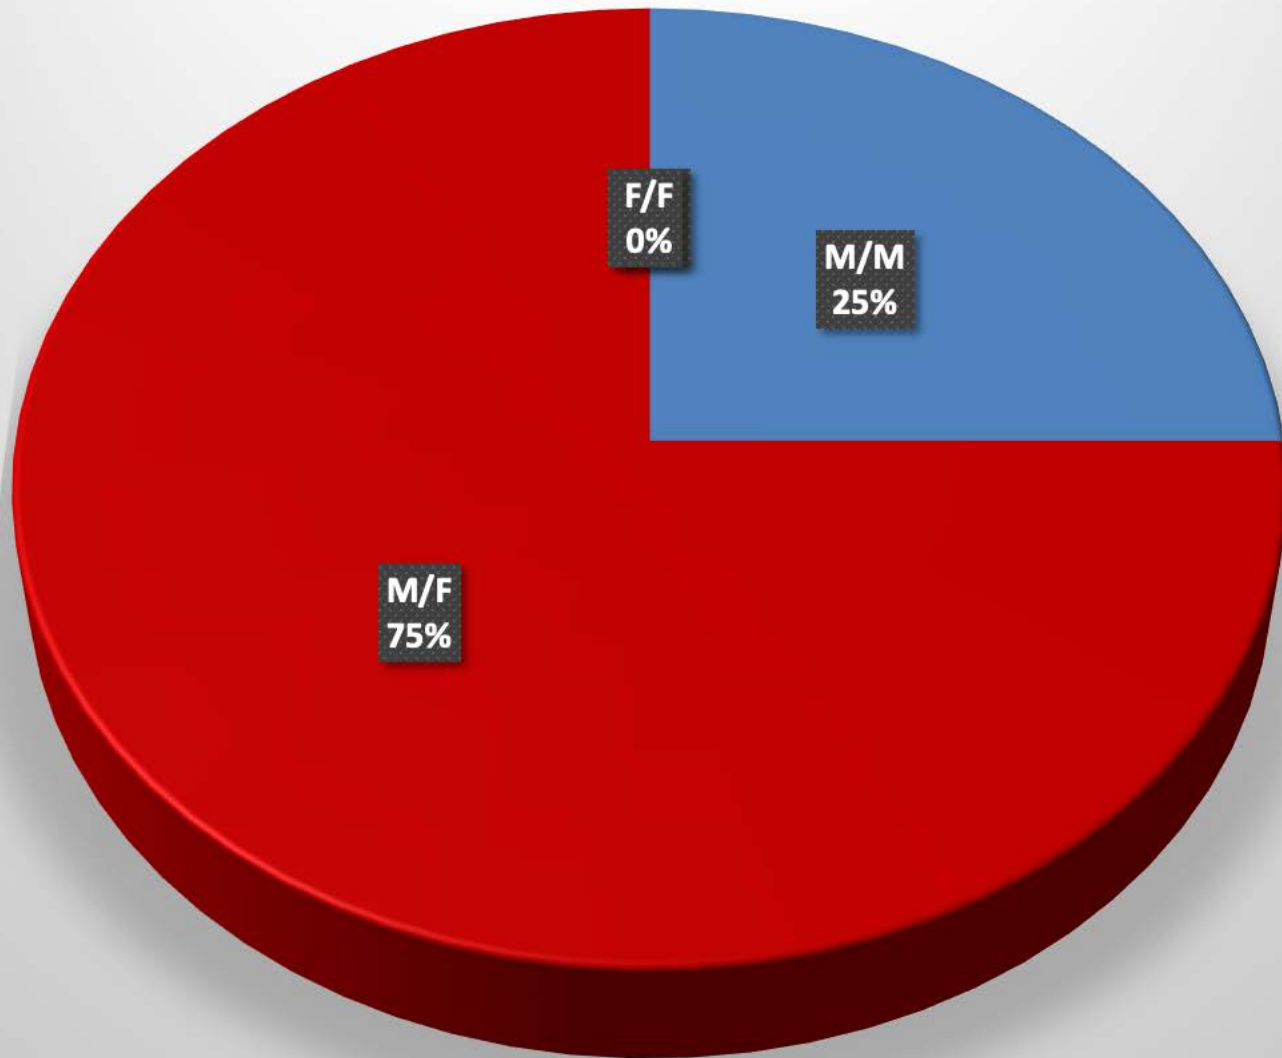

German Township-2013 - 4 total incidents

Incident			Arrestee			Complainant			Arrestee
Incident #	Date Reported	Time	Age	Race	Sex	Age	Race	Sex	Marital Status
13-0980	07/28/13	3:14 AM	0	0	M	0	0	F	MAR
13-1101	08/27/13	2:43 PM	0	0	M	0	0	M	0
13-1273	10/05/13	3:31 PM	0	0	M	0	0	F	MAR
13-1469	11/21/13	10:02 PM	0	0	M	0	0	F	MAR

German_Township-2013

Arrests by hour of the day - 4 total

German_Township-2013

Arrests by Month - 4 total

German_Township-2013

Sex of Arrestees

German_Township-2013

Sex of Complainants

German_Township-2013
Arrestee/Complainant Sex - 4 total

German_Township-2013 Arrestee Marital Status