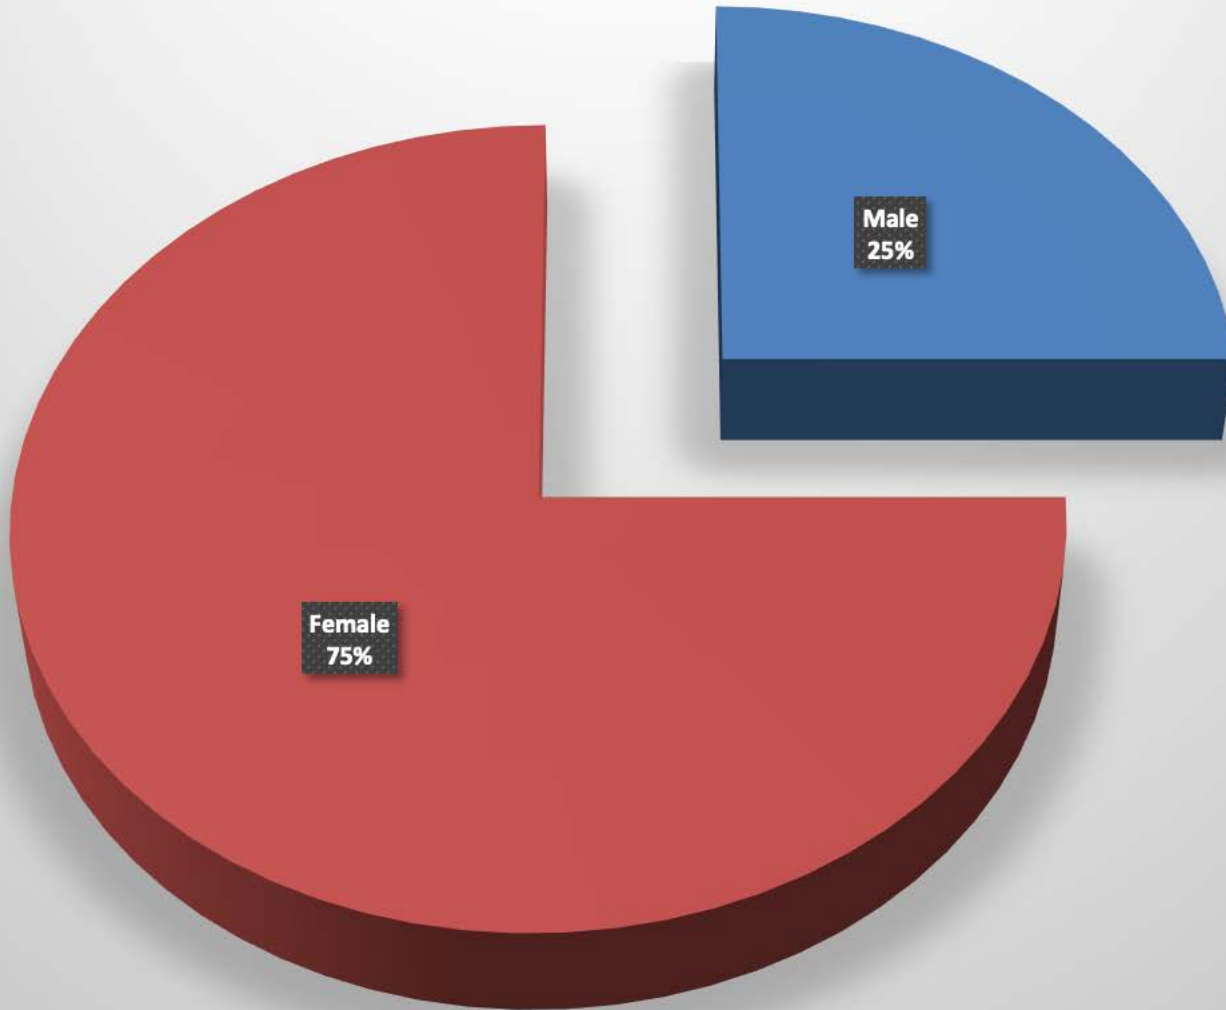

German Township-2013 - 4 total incidents

Incident			Arrestee			Complainant			Arrestee
Incident #	Date Reported	Time	Age	Race	Sex	Age	Race	Sex	Marital Status
13-0980	07/28/13	3:14 AM	0	0	M	0	0	F	MAR
13-1101	08/27/13	2:43 PM	0	0	M	0	0	M	0
13-1273	10/05/13	3:31 PM	0	0	M	0	0	F	MAR
13-1469	11/21/13	10:02 PM	0	0	M	0	0	F	MAR

German_Township-2013

Arrests by hour of the day - 4 total

German_Township-2013

Arrests by Month - 4 total

German_Township-2013

Sex of Arrestees

German_Township-2013

Sex of Complainants