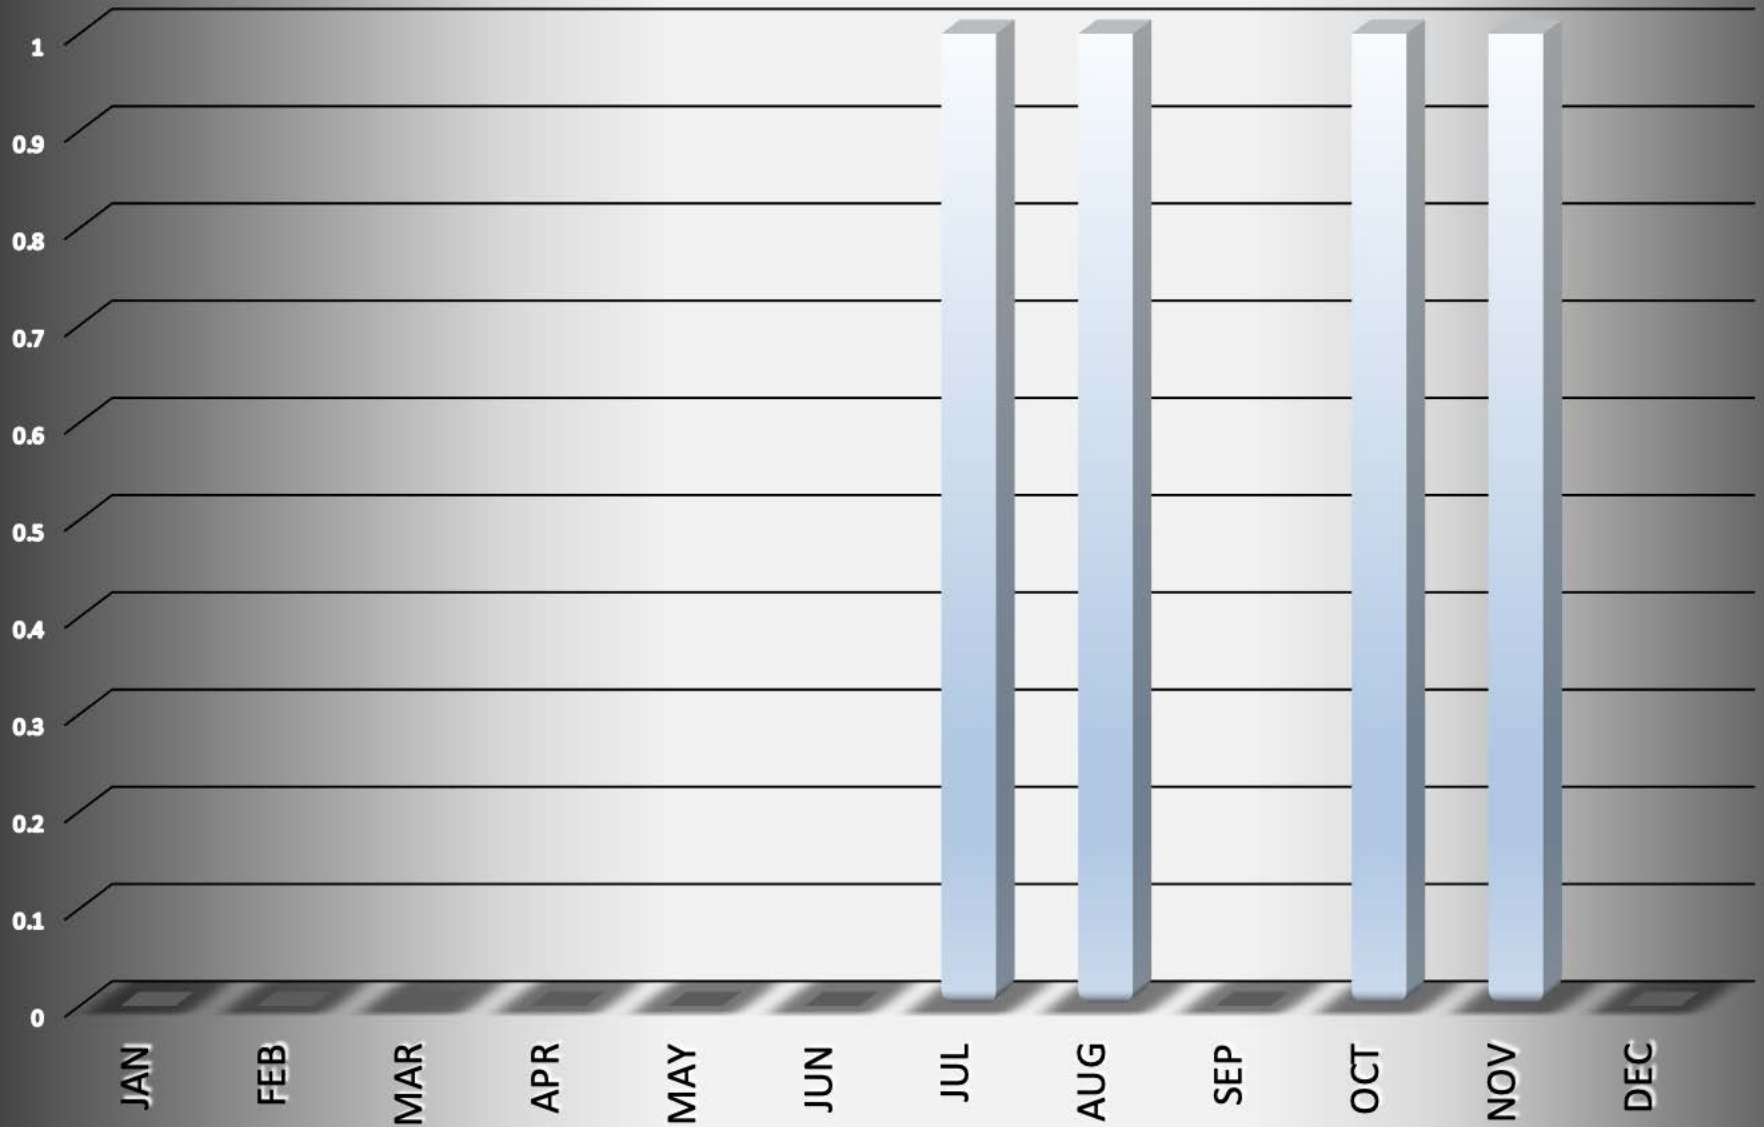

German Township-2013 - 4 total incidents

Incident			Arrestee			Complainant			Arrestee
Incident #	Date Reported	Time	Age	Race	Sex	Age	Race	Sex	Marital Status
13-0980	07/28/13	3:14 AM	0	0	M	0	0	F	MAR
13-1101	08/27/13	2:43 PM	0	0	M	0	0	M	0
13-1273	10/05/13	3:31 PM	0	0	M	0	0	F	MAR
13-1469	11/21/13	10:02 PM	0	0	M	0	0	F	MAR

German_Township-2013

Arrests by hour of the day - 4 total

German_Township-2013

Arrests by Month - 4 total

German_Township-2013

Sex of Arrestees

German_Township-2013

Sex of Complainants

German_Township-2013
Arrestee/Complainant Sex - 4 total

German_Township-2013 Arrestee Marital Status