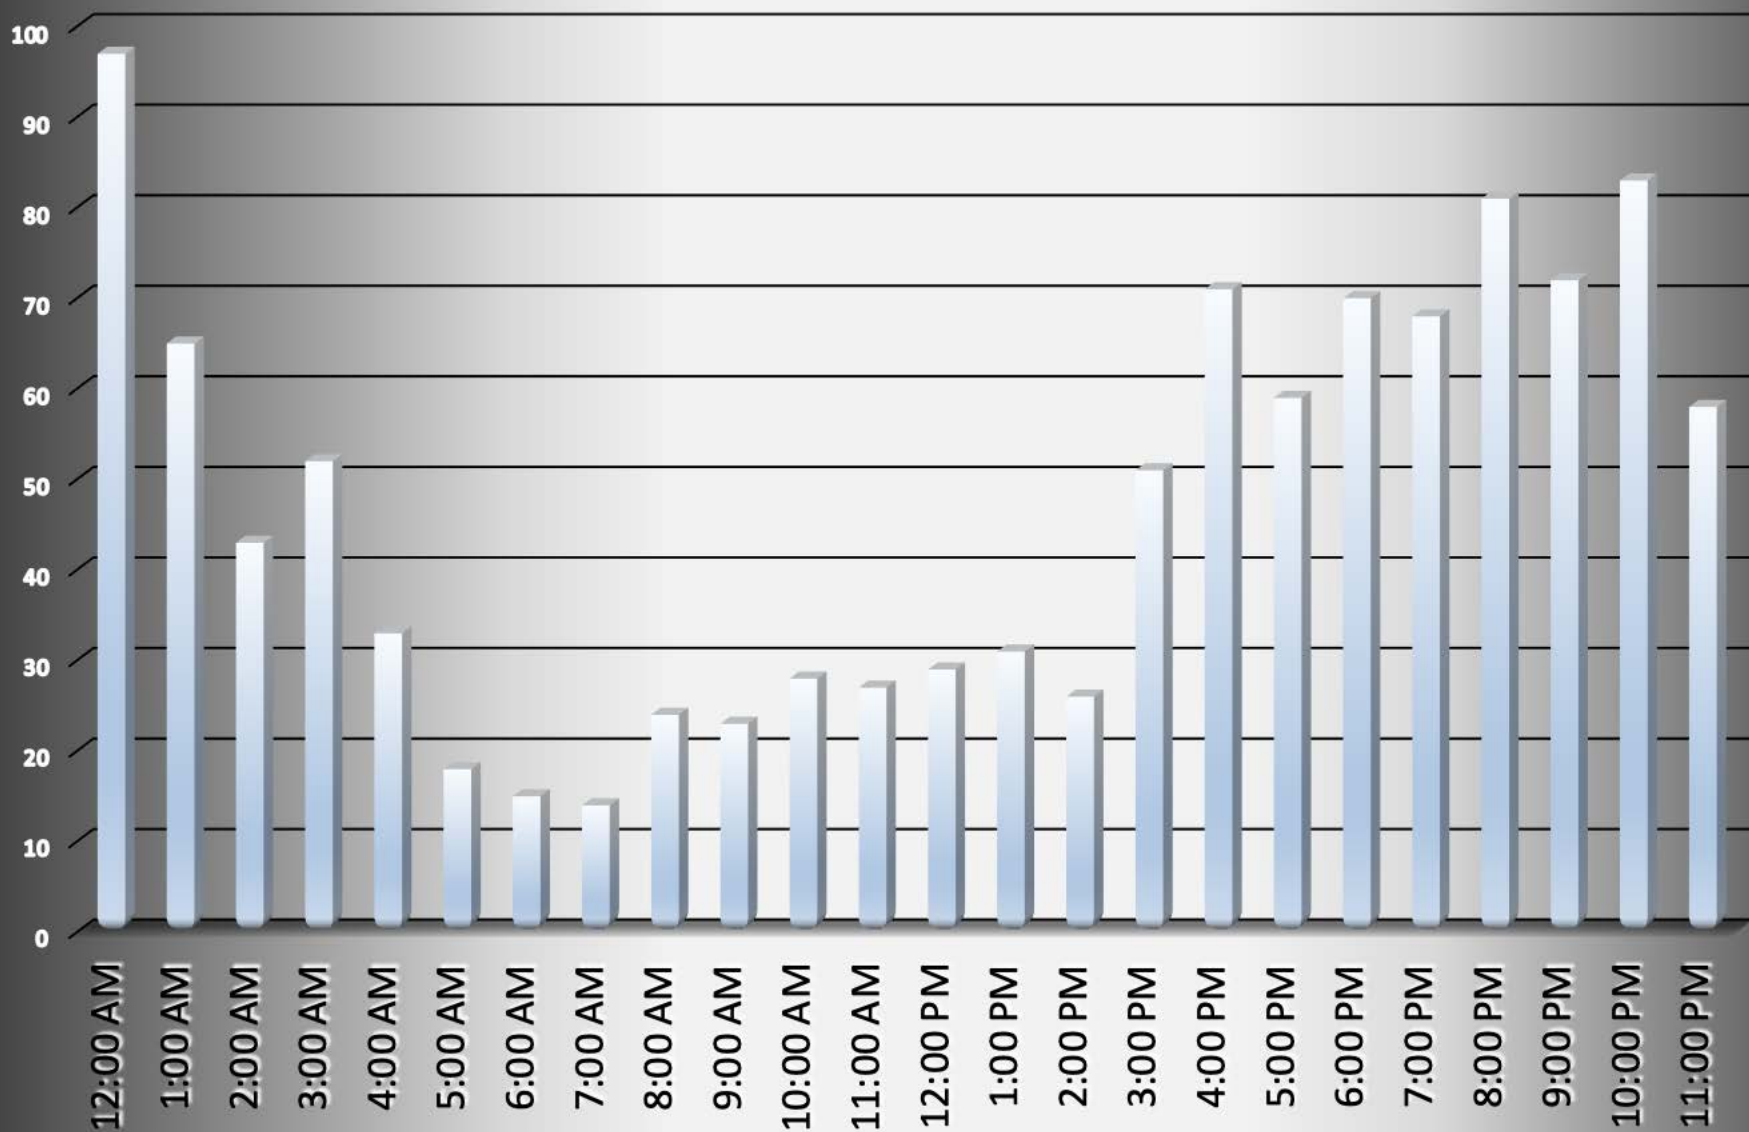

Dayton-2014

Arrests by hour of the day - 1146 total