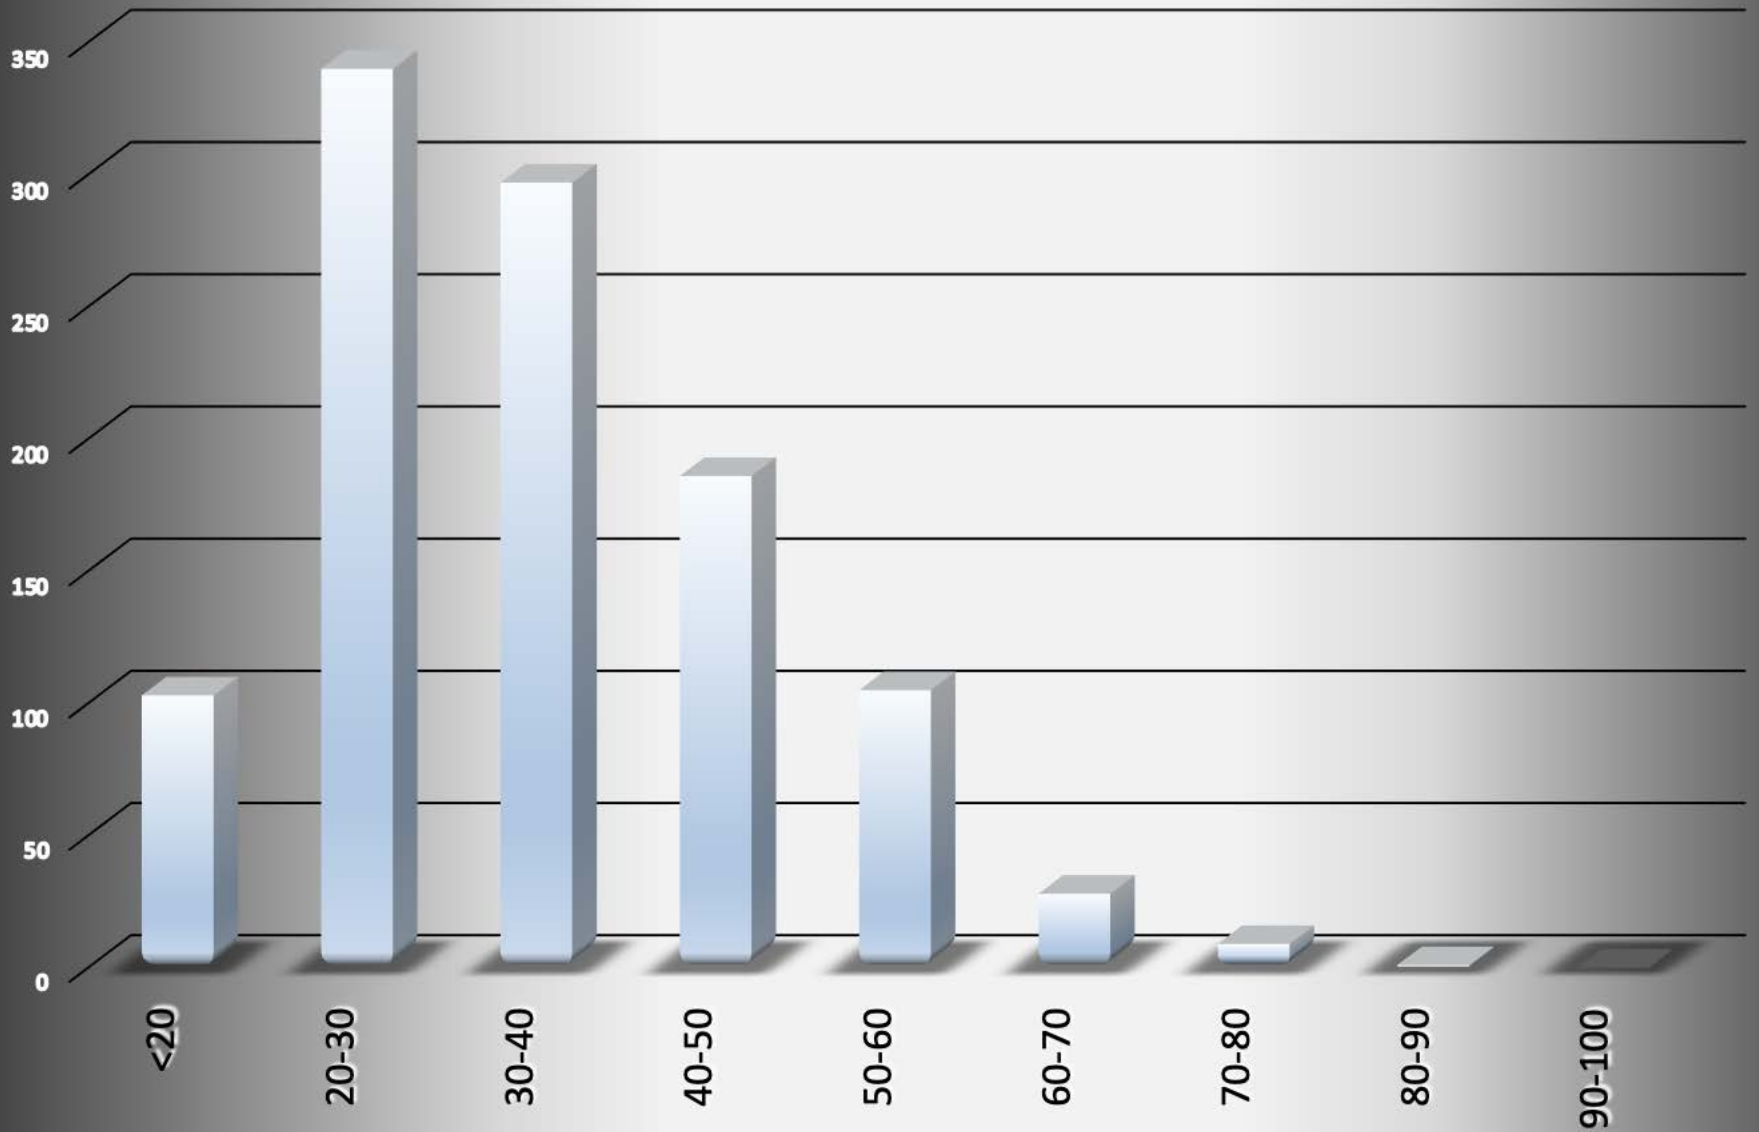

Dayton-2014 - 1146 total incidents

Incident			Arrestee			Complainant		
Incident #	Date Reported	Time	Age	Race	Sex	Age	Race	Sex
1503223247	03/22/14	10:23 AM	0	0	0	22	B	F
1504083873	09/25/14	10:25 PM	0	0	0	19	B	F
1504124002	12/15/14	7:15 AM	0	0	0	18	W	F
1504264549	11/21/14	7:30 PM	0	0	0	22	B	F
1505265623	11/23/14	12:05 AM	0	0	0	37	W	F
1506296845	08/12/14	10:55 PM	0	0	0	28	B	F
1507026929	02/05/14	11:30 PM	0	0	0	43	W	F
1507026929	02/05/14	11:30 PM	0	0	0	61	W	M
1404272069	04/27/14	4:20 PM	0	0	0	36	W	M
1405132697	05/06/14	8:30 AM	0	0	0	23	B	F
1405223029	05/22/14	10:00 PM	0	0	0	35	B	F
1405273287	05/27/14	1:47 AM	0	0	0	38	W	F
1405283280	05/28/14	11:00 AM	0	0	0	0	W	M
1405293309	05/29/14	6:18 PM	0	0	0	58	B	F
1406053574	06/05/14	10:19 AM	0	0	0	27	B	F
1406063606	06/06/14	3:53 AM	0	0	0	25	B	F
1406294476	06/28/14	8:00 PM	0	0	0	25	W	F
1406294493	06/29/14	5:00 PM	0	0	0	27	B	F
1407064756	07/06/14	4:07 PM	0	0	0	22	W	F
1407094860	07/09/14	6:03 PM	0	0	0	38	B	F
1407145022	07/11/14	11:00 PM	0	0	0	38	W	M
1407245413	07/22/14	11:08 PM	0	0	0	21	B	F
1409076988	09/06/14	11:30 PM	0	0	0	28	W	M
1409076994	09/07/14	7:50 PM	0	0	0	24	B	F
1409257605	09/03/14	7:55 PM	0	0	0	27	B	M
1410108088	10/10/14	3:23 AM	0	0	0	44	W	F
1410108088	10/10/14	3:23 AM	0	0	0	24	B	F
1410128162	10/12/14	6:58 PM	0	0	0	29	B	F
1412180211	05/07/14	2:20 AM	0	0	0	21	B	F
1412220332	04/27/14	8:50 PM	0	0	0	55	W	F

Dayton-2014

Arrests by hour of the day - 1146 total

Dayton-2014

Arrests by Month - 1146 total

Dayton-2014 Age of Arrestee

Dayton-2014 Age of Complainant

Dayton-2014
Arrestee/Complainant Sex - 1146 total

Dayton-2014 Sex of Arrestees

Dayton-2014 Sex of Complainants