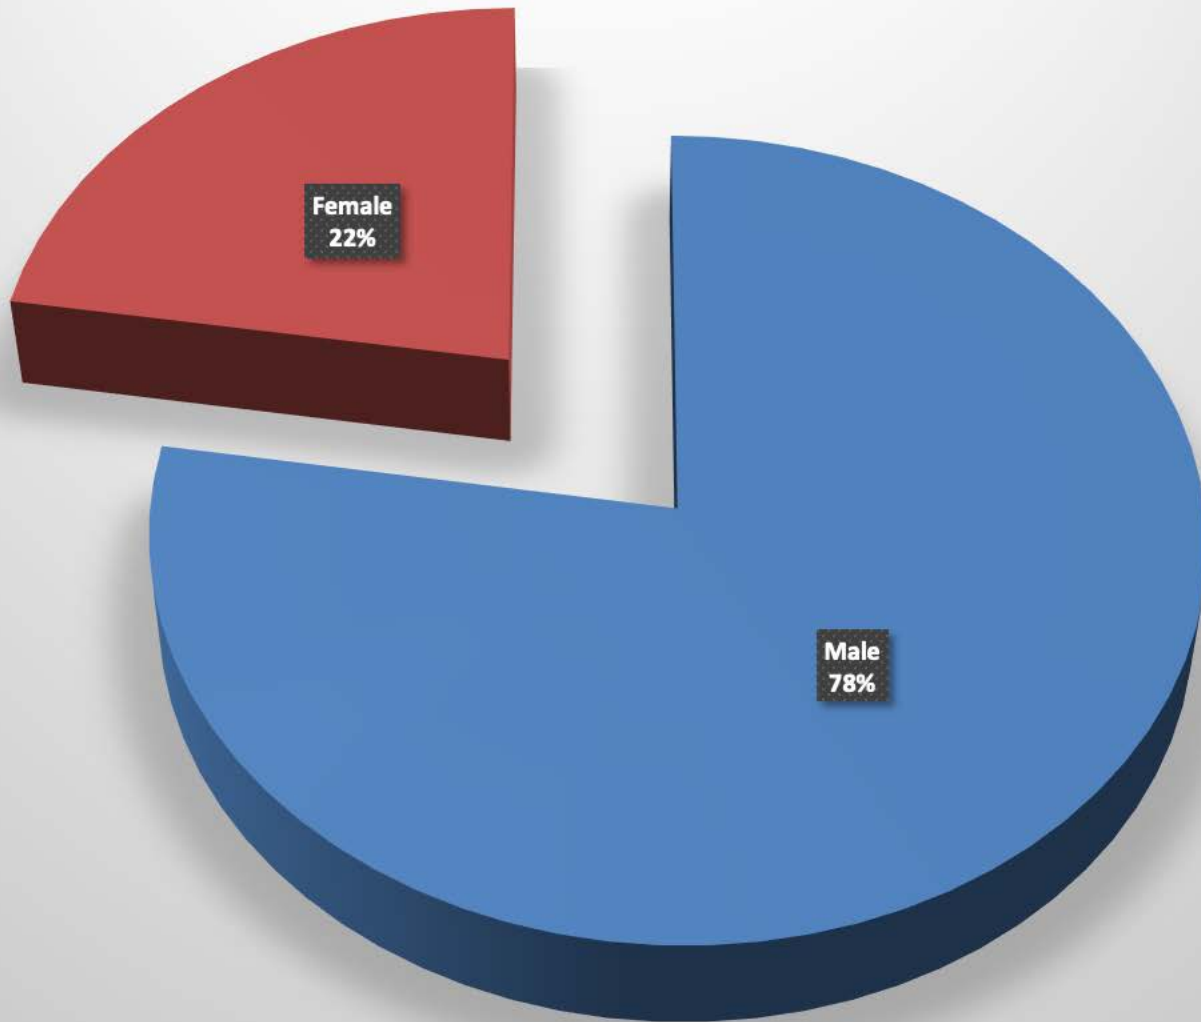

Dayton-2014 - 1146 total incidents

Incident			Arrestee			Complainant		
Incident #	Date Reported	Time	Age	Race	Sex	Age	Race	Sex
1503223247	03/22/14	10:23 AM	0	0	0	22	B	F
1504083873	09/25/14	10:25 PM	0	0	0	19	B	F
1504124002	12/15/14	7:15 AM	0	0	0	18	W	F
1504264549	11/21/14	7:30 PM	0	0	0	22	B	F
1505265623	11/23/14	12:05 AM	0	0	0	37	W	F
1506296845	08/12/14	10:55 PM	0	0	0	28	B	F
1507026929	02/05/14	11:30 PM	0	0	0	43	W	F
1507026929	02/05/14	11:30 PM	0	0	0	61	W	M
1404272069	04/27/14	4:20 PM	0	0	0	36	W	M
1405132697	05/06/14	8:30 AM	0	0	0	23	B	F
1405223029	05/22/14	10:00 PM	0	0	0	35	B	F
1405273287	05/27/14	1:47 AM	0	0	0	38	W	F
1405283280	05/28/14	11:00 AM	0	0	0	0	W	M
1405293309	05/29/14	6:18 PM	0	0	0	58	B	F
1406053574	06/05/14	10:19 AM	0	0	0	27	B	F
1406063606	06/06/14	3:53 AM	0	0	0	25	B	F
1406294476	06/28/14	8:00 PM	0	0	0	25	W	F
1406294493	06/29/14	5:00 PM	0	0	0	27	B	F
1407064756	07/06/14	4:07 PM	0	0	0	22	W	F
1407094860	07/09/14	6:03 PM	0	0	0	38	B	F
1407145022	07/11/14	11:00 PM	0	0	0	38	W	M
1407245413	07/22/14	11:08 PM	0	0	0	21	B	F
1409076988	09/06/14	11:30 PM	0	0	0	28	W	M
1409076994	09/07/14	7:50 PM	0	0	0	24	B	F
1409257605	09/03/14	7:55 PM	0	0	0	27	B	M
1410108088	10/10/14	3:23 AM	0	0	0	44	W	F
1410108088	10/10/14	3:23 AM	0	0	0	24	B	F
1410128162	10/12/14	6:58 PM	0	0	0	29	B	F
1412180211	05/07/14	2:20 AM	0	0	0	21	B	F
1412220332	04/27/14	8:50 PM	0	0	0	55	W	F

Dayton-2014

Arrests by hour of the day - 1146 total

Dayton-2014

Arrests by Month - 1146 total

Dayton-2014 Age of Arrestee

Dayton-2014 Age of Complainant

Dayton-2014
Arrestee/Complainant Sex - 1146 total

Dayton-2014 Sex of Arrestees

Dayton-2014 Sex of Complainants