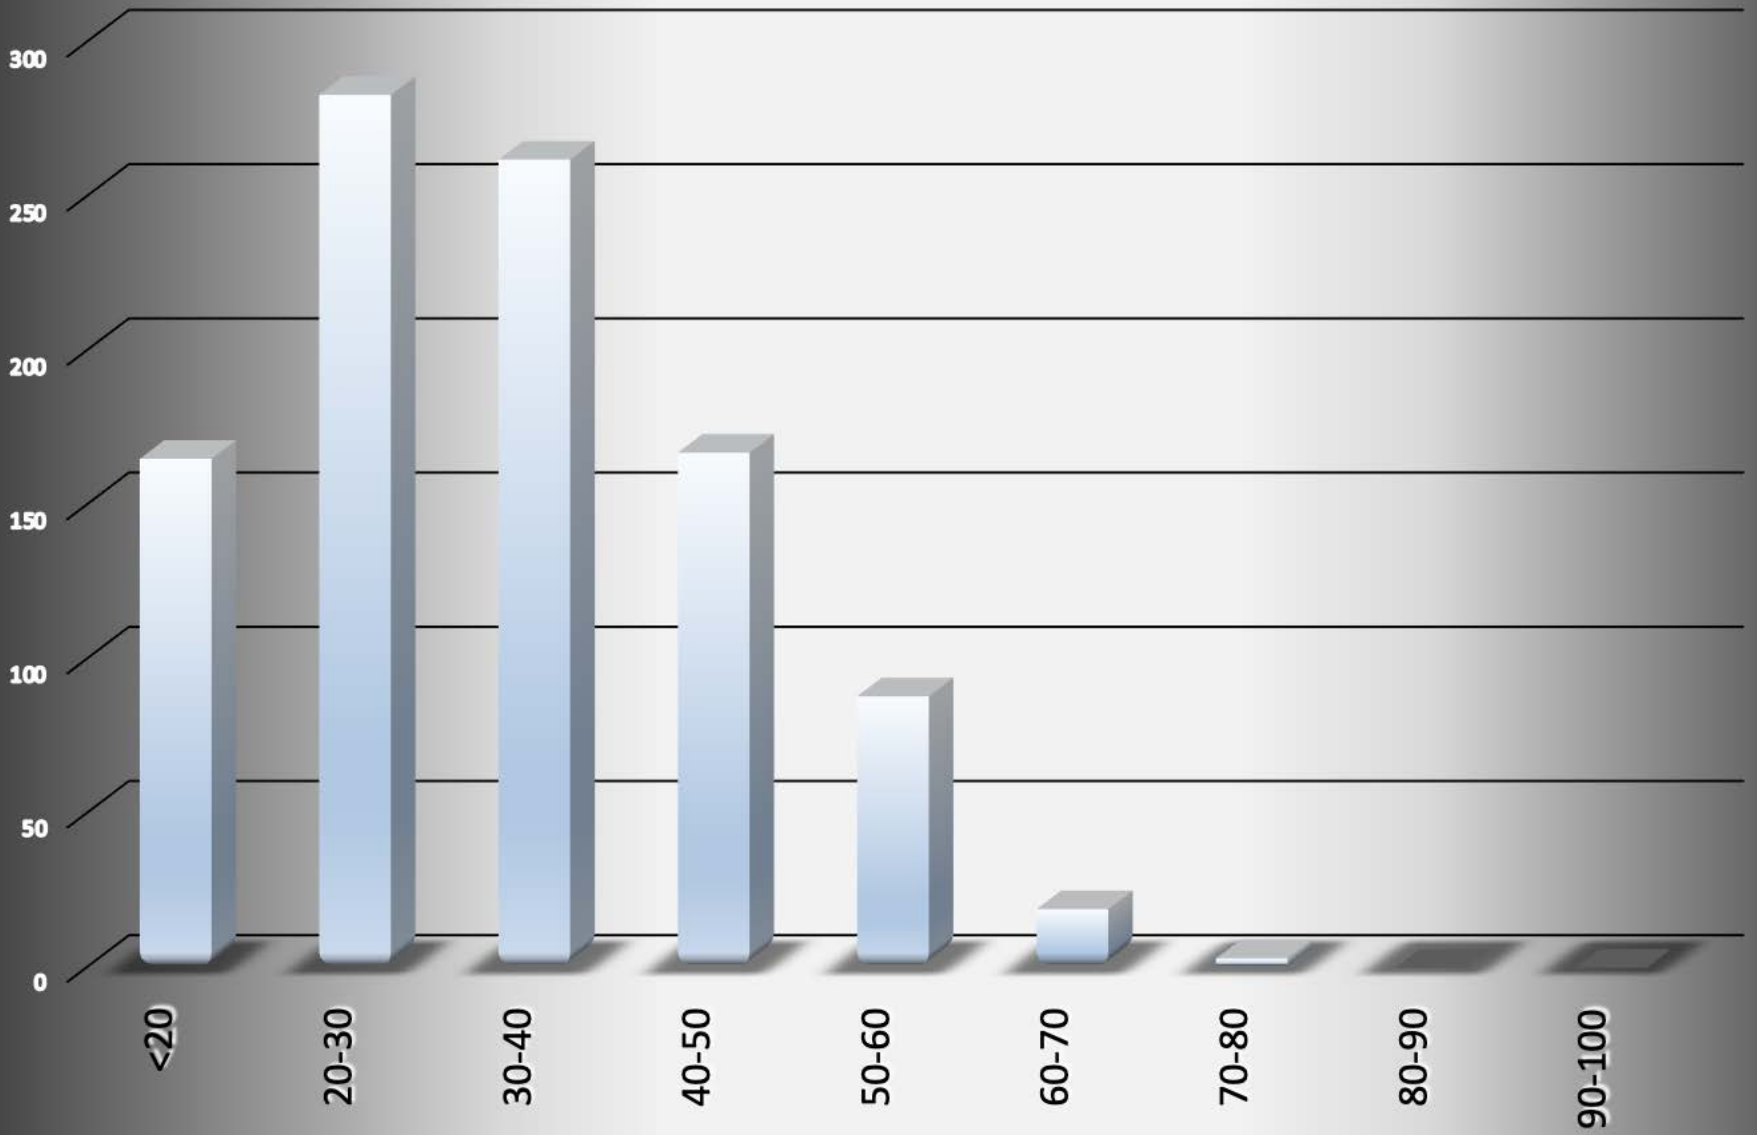

Dayton-2014 - 1146 total incidents

Incident			Arrestee			Complainant		
Incident #	Date Reported	Time	Age	Race	Sex	Age	Race	Sex
1503223247	03/22/14	10:23 AM	0	0	0	22	B	F
1504083873	09/25/14	10:25 PM	0	0	0	19	B	F
1504124002	12/15/14	7:15 AM	0	0	0	18	W	F
1504264549	11/21/14	7:30 PM	0	0	0	22	B	F
1505265623	11/23/14	12:05 AM	0	0	0	37	W	F
1506296845	08/12/14	10:55 PM	0	0	0	28	B	F
1507026929	02/05/14	11:30 PM	0	0	0	43	W	F
1507026929	02/05/14	11:30 PM	0	0	0	61	W	M
1404272069	04/27/14	4:20 PM	0	0	0	36	W	M
1405132697	05/06/14	8:30 AM	0	0	0	23	B	F
1405223029	05/22/14	10:00 PM	0	0	0	35	B	F
1405273287	05/27/14	1:47 AM	0	0	0	38	W	F
1405283280	05/28/14	11:00 AM	0	0	0	0	W	M
1405293309	05/29/14	6:18 PM	0	0	0	58	B	F
1406053574	06/05/14	10:19 AM	0	0	0	27	B	F
1406063606	06/06/14	3:53 AM	0	0	0	25	B	F
1406294476	06/28/14	8:00 PM	0	0	0	25	W	F
1406294493	06/29/14	5:00 PM	0	0	0	27	B	F
1407064756	07/06/14	4:07 PM	0	0	0	22	W	F
1407094860	07/09/14	6:03 PM	0	0	0	38	B	F
1407145022	07/11/14	11:00 PM	0	0	0	38	W	M
1407245413	07/22/14	11:08 PM	0	0	0	21	B	F
1409076988	09/06/14	11:30 PM	0	0	0	28	W	M
1409076994	09/07/14	7:50 PM	0	0	0	24	B	F
1409257605	09/03/14	7:55 PM	0	0	0	27	B	M
1410108088	10/10/14	3:23 AM	0	0	0	44	W	F
1410108088	10/10/14	3:23 AM	0	0	0	24	B	F
1410128162	10/12/14	6:58 PM	0	0	0	29	B	F
1412180211	05/07/14	2:20 AM	0	0	0	21	B	F
1412220332	04/27/14	8:50 PM	0	0	0	55	W	F

Dayton-2014

Arrests by hour of the day - 1146 total

Dayton-2014

Arrests by Month - 1146 total

Dayton-2014 Age of Arrestee

Dayton-2014 Age of Complainant

Dayton-2014
Arrestee/Complainant Sex - 1146 total

Dayton-2014 Sex of Arrestees

Dayton-2014 Sex of Complainants