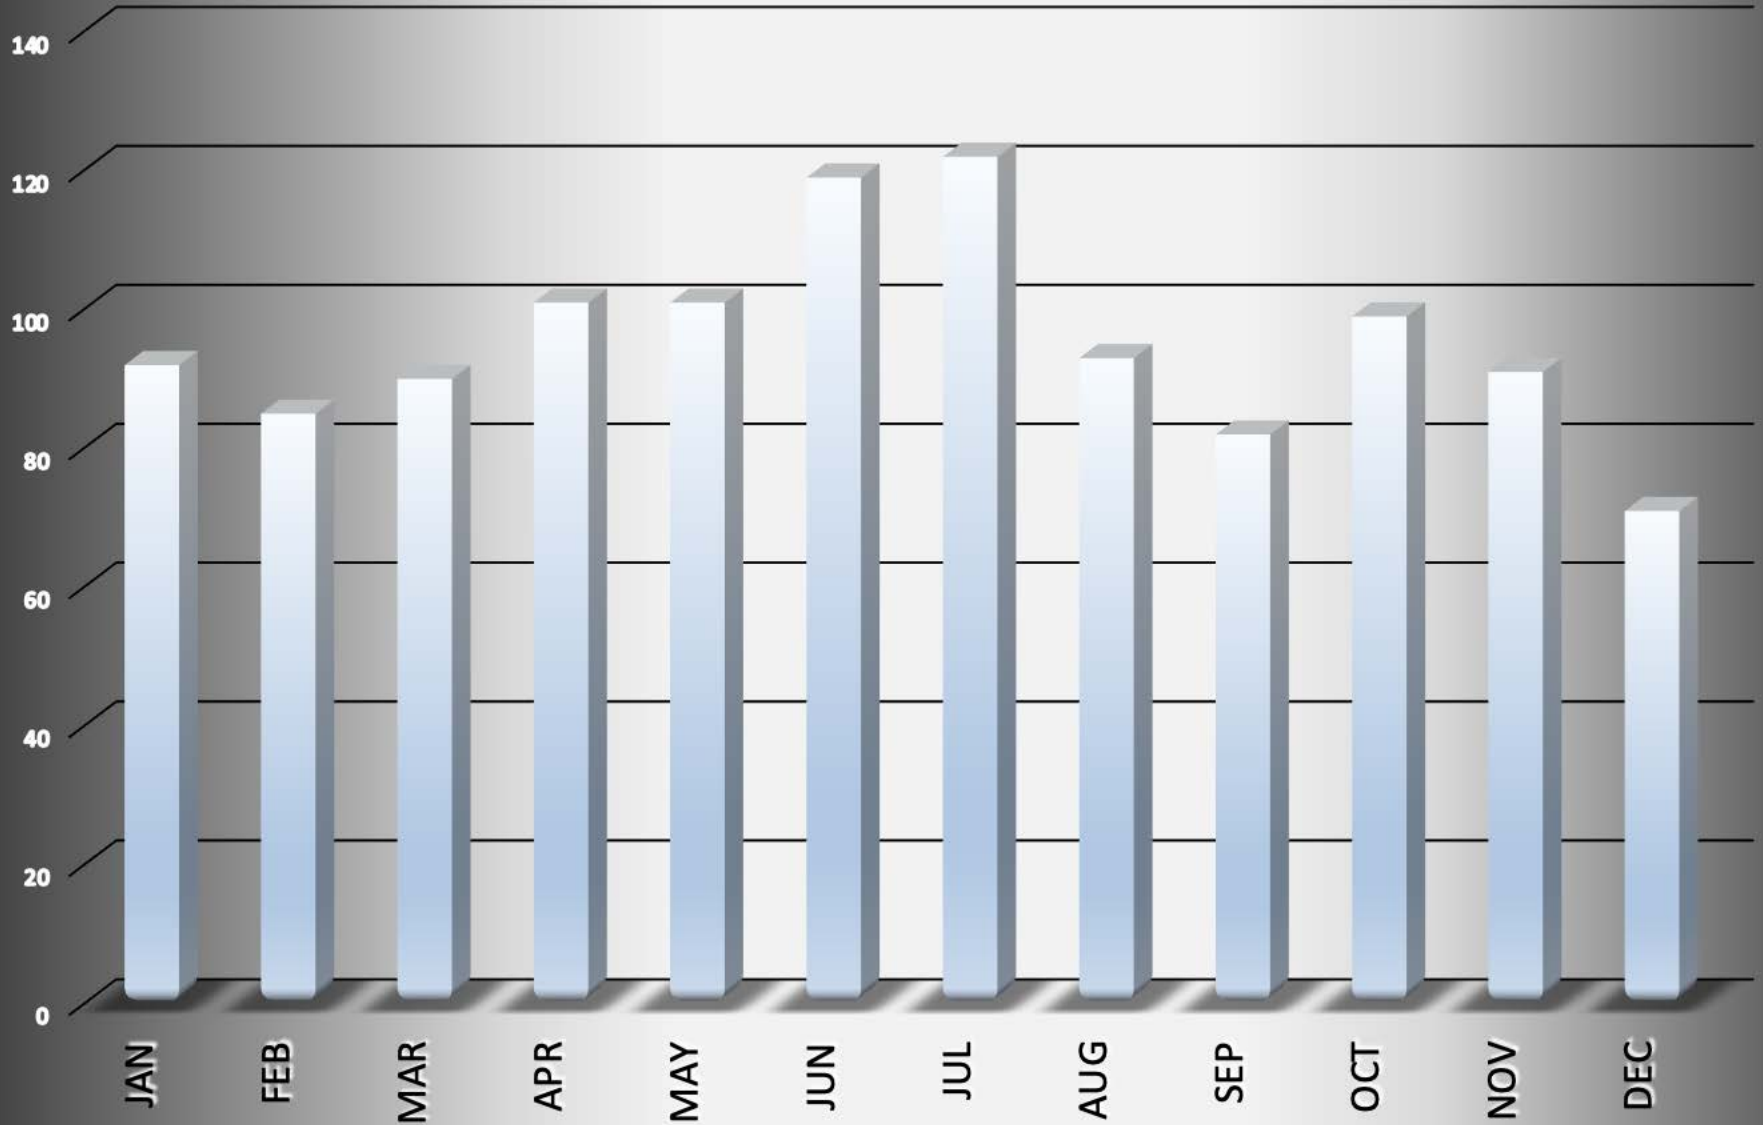

Dayton-2014

Arrests by Month - 1146 total