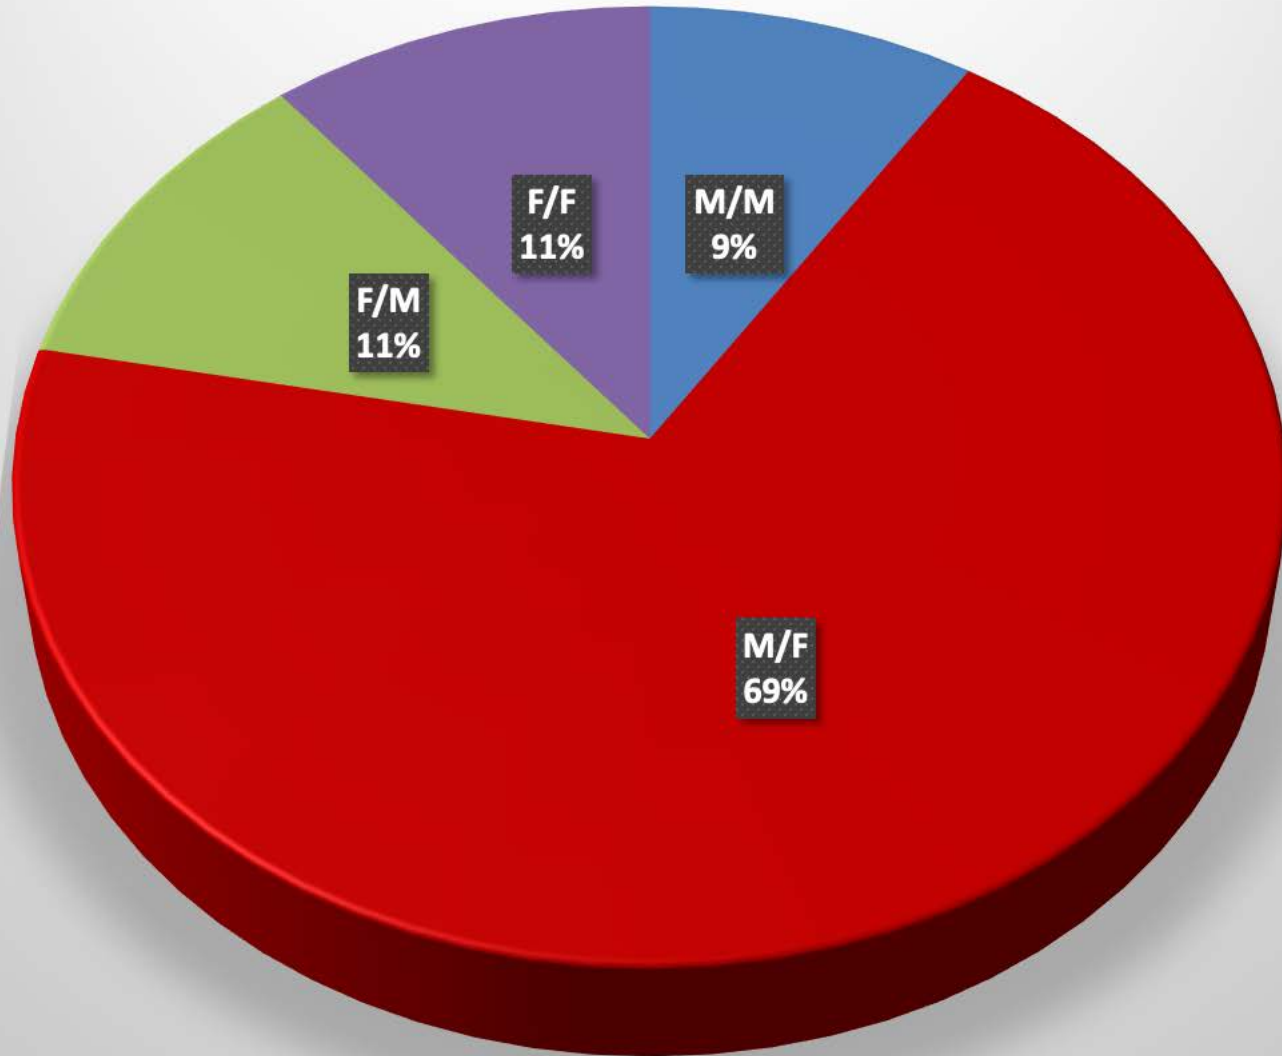

Dayton-2014 - 1146 total incidents

Incident			Arrestee			Complainant		
Incident #	Date Reported	Time	Age	Race	Sex	Age	Race	Sex
1503223247	03/22/14	10:23 AM	0	0	0	22	B	F
1504083873	09/25/14	10:25 PM	0	0	0	19	B	F
1504124002	12/15/14	7:15 AM	0	0	0	18	W	F
1504264549	11/21/14	7:30 PM	0	0	0	22	B	F
1505265623	11/23/14	12:05 AM	0	0	0	37	W	F
1506296845	08/12/14	10:55 PM	0	0	0	28	B	F
1507026929	02/05/14	11:30 PM	0	0	0	43	W	F
1507026929	02/05/14	11:30 PM	0	0	0	61	W	M
1404272069	04/27/14	4:20 PM	0	0	0	36	W	M
1405132697	05/06/14	8:30 AM	0	0	0	23	B	F
1405223029	05/22/14	10:00 PM	0	0	0	35	B	F
1405273287	05/27/14	1:47 AM	0	0	0	38	W	F
1405283280	05/28/14	11:00 AM	0	0	0	0	W	M
1405293309	05/29/14	6:18 PM	0	0	0	58	B	F
1406053574	06/05/14	10:19 AM	0	0	0	27	B	F
1406063606	06/06/14	3:53 AM	0	0	0	25	B	F
1406294476	06/28/14	8:00 PM	0	0	0	25	W	F
1406294493	06/29/14	5:00 PM	0	0	0	27	B	F
1407064756	07/06/14	4:07 PM	0	0	0	22	W	F
1407094860	07/09/14	6:03 PM	0	0	0	38	B	F
1407145022	07/11/14	11:00 PM	0	0	0	38	W	M
1407245413	07/22/14	11:08 PM	0	0	0	21	B	F
1409076988	09/06/14	11:30 PM	0	0	0	28	W	M
1409076994	09/07/14	7:50 PM	0	0	0	24	B	F
1409257605	09/03/14	7:55 PM	0	0	0	27	B	M
1410108088	10/10/14	3:23 AM	0	0	0	44	W	F
1410108088	10/10/14	3:23 AM	0	0	0	24	B	F
1410128162	10/12/14	6:58 PM	0	0	0	29	B	F
1412180211	05/07/14	2:20 AM	0	0	0	21	B	F
1412220332	04/27/14	8:50 PM	0	0	0	55	W	F

Dayton-2014

Arrests by hour of the day - 1146 total

Dayton-2014

Arrests by Month - 1146 total

Dayton-2014 Age of Arrestee

Dayton-2014 Age of Complainant

Dayton-2014
Arrestee/Complainant Sex - 1146 total

Dayton-2014 Sex of Arrestees

Dayton-2014 Sex of Complainants