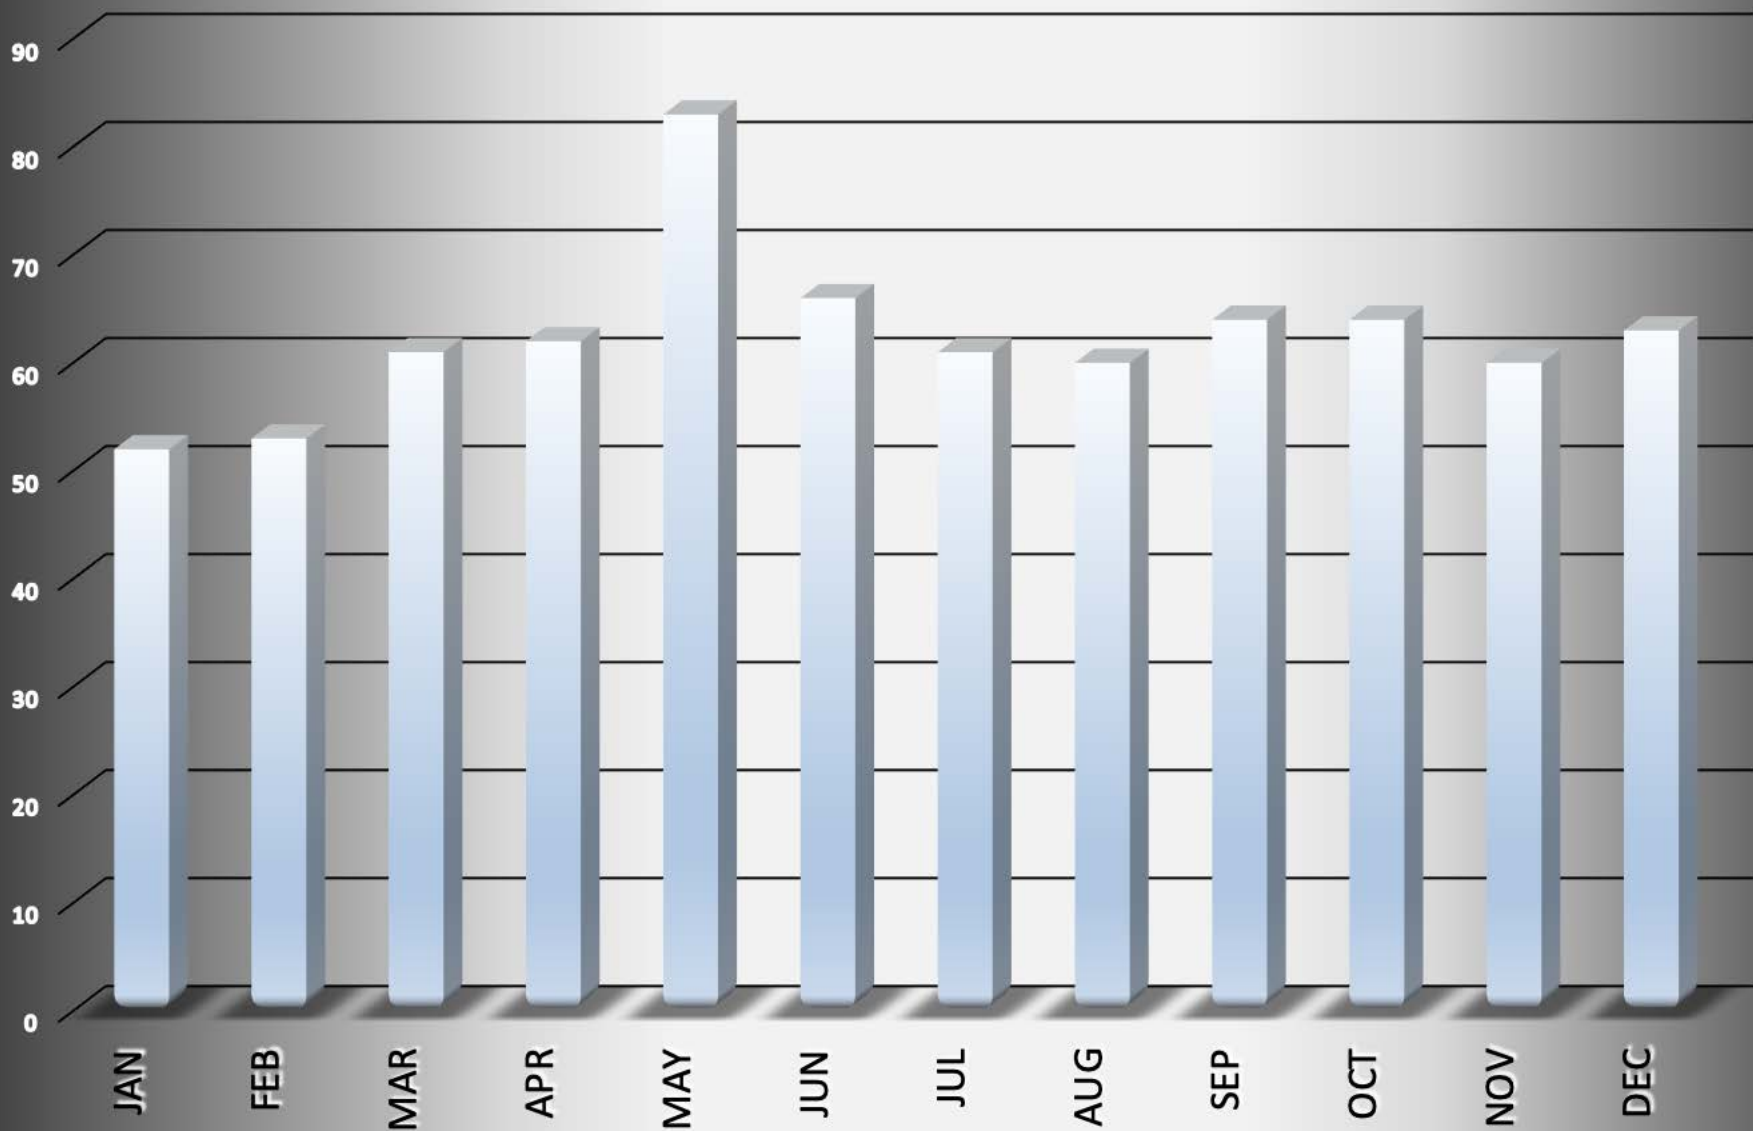

Dayton-2013

Arrests by Month - 749 total