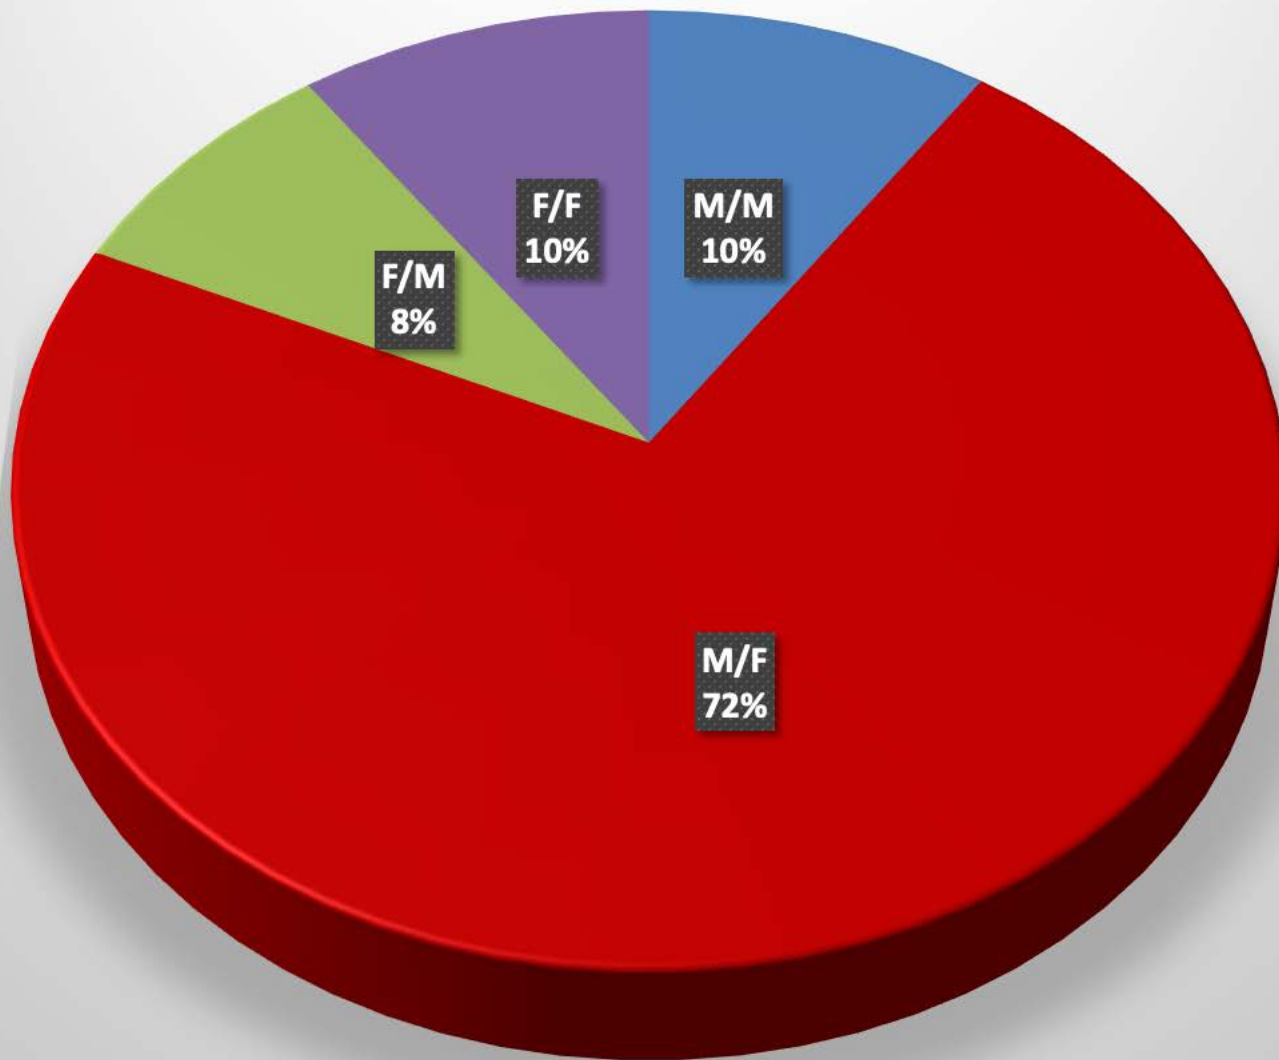

Dayton-2013 - 749 total incidents

Incident			Arrestee			Complainant		
Incident #	Date Reported	Time	Age	Race	Sex	Age	Race	Sex
1303150320	03/15/13	6:05 PM	61	B	M	61	B	M
1302250300	02/25/13	5:10 PM	62	W	M	68	W	F
1303030206	03/03/13	3:39 PM	64	W	M	42	W	F
1305100397	05/10/13	10:00 PM	64	W	M	77	W	F
1307280243	07/28/13	4:38 PM	67	W	M	20	W	F

Dayton-2013

Arrests by hour of the day - 749 total

Dayton-2013

Arrests by Month - 749 total

Dayton-2013 Age of Arrestee

Dayton-2013 Age of Complainant

Dayton-2013
Arrestee/Complainant Sex - 749 total

Dayton-2013 Sex of Arrestees

Dayton-2013 Sex of Complainants