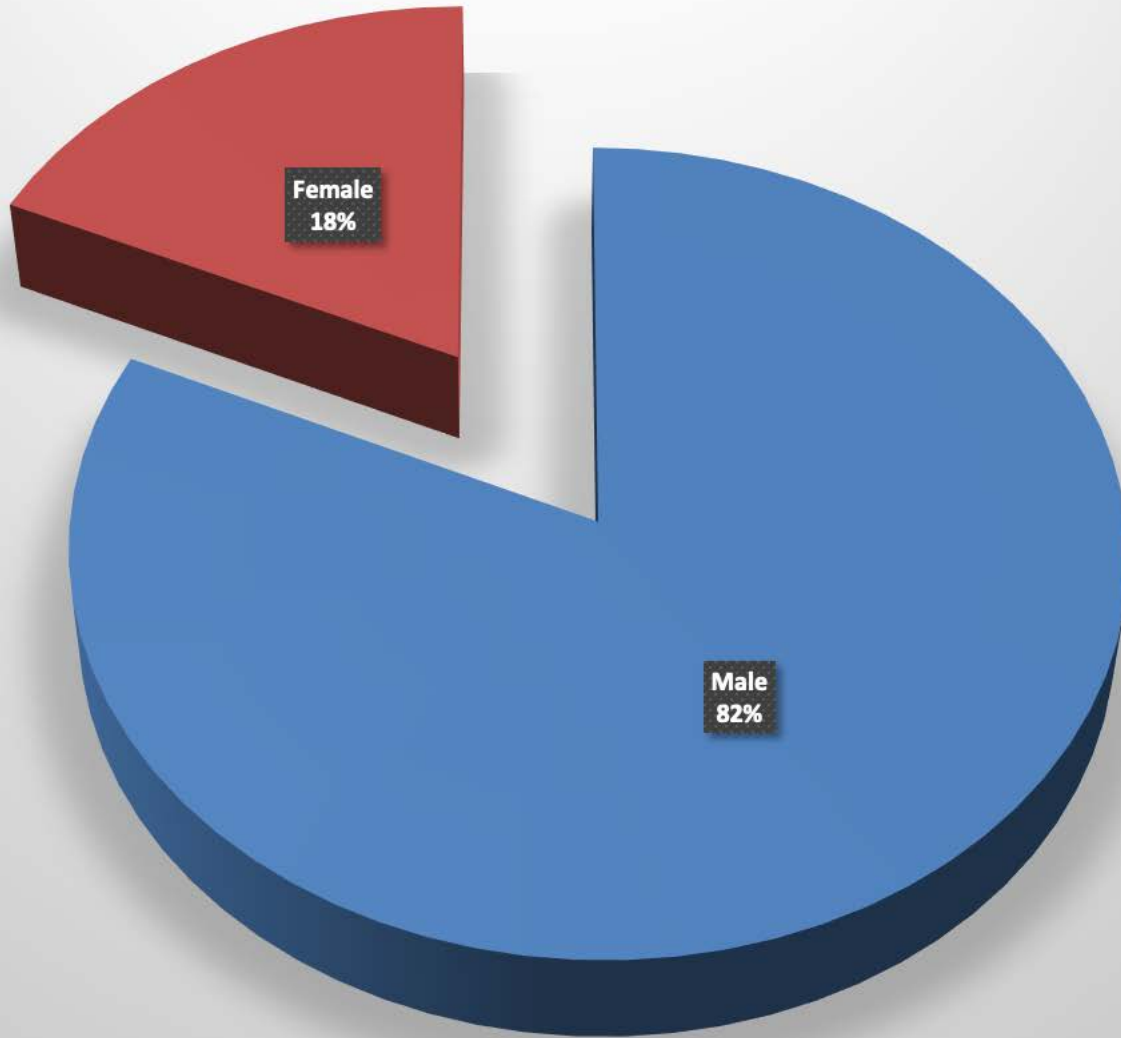

Dayton-2013 - 749 total incidents

Incident			Arrestee			Complainant		
Incident #	Date Reported	Time	Age	Race	Sex	Age	Race	Sex
1303150320	03/15/13	6:05 PM	61	B	M	61	B	M
1302250300	02/25/13	5:10 PM	62	W	M	68	W	F
1303030206	03/03/13	3:39 PM	64	W	M	42	W	F
1305100397	05/10/13	10:00 PM	64	W	M	77	W	F
1307280243	07/28/13	4:38 PM	67	W	M	20	W	F

Dayton-2013

Arrests by hour of the day - 749 total

Dayton-2013

Arrests by Month - 749 total

Dayton-2013 Age of Arrestee

Dayton-2013 Age of Complainant

Dayton-2013
Arrestee/Complainant Sex - 749 total

Dayton-2013 Sex of Arrestees

Dayton-2013 Sex of Complainants