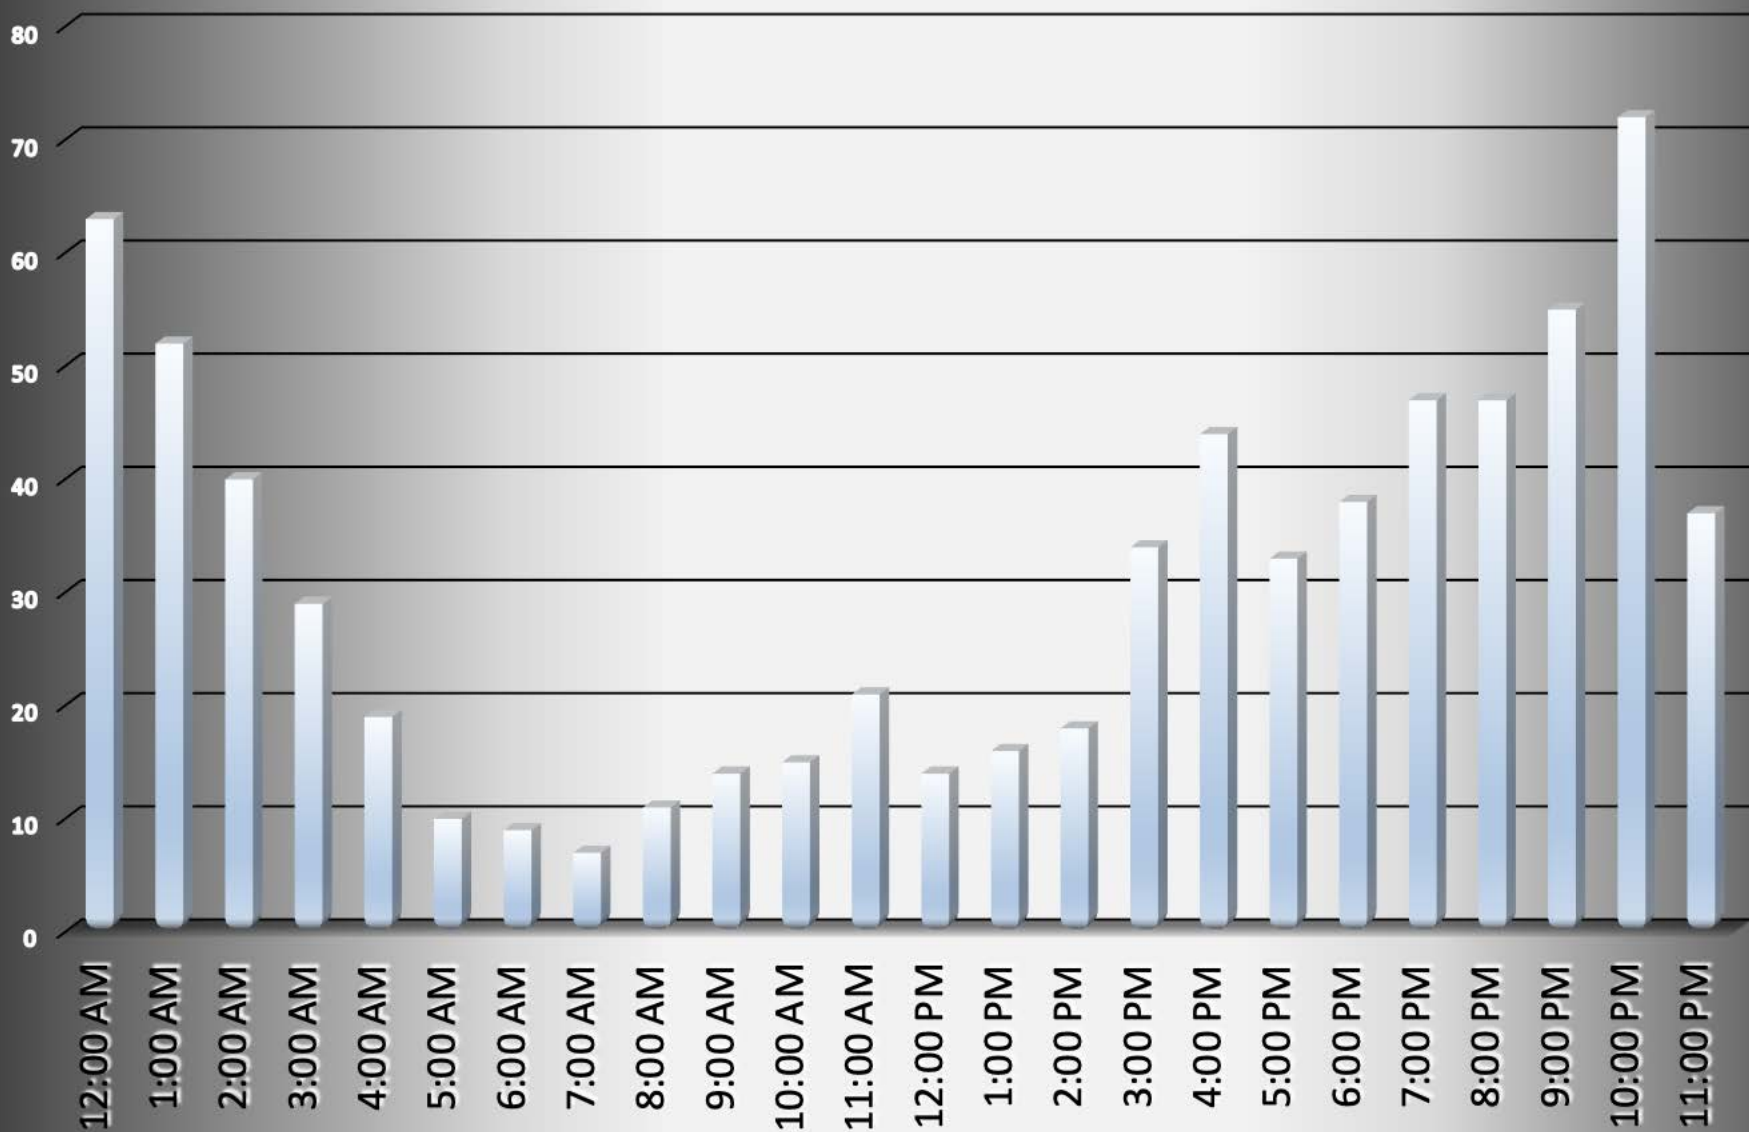

Dayton-2013

Arrests by hour of the day - 749 total