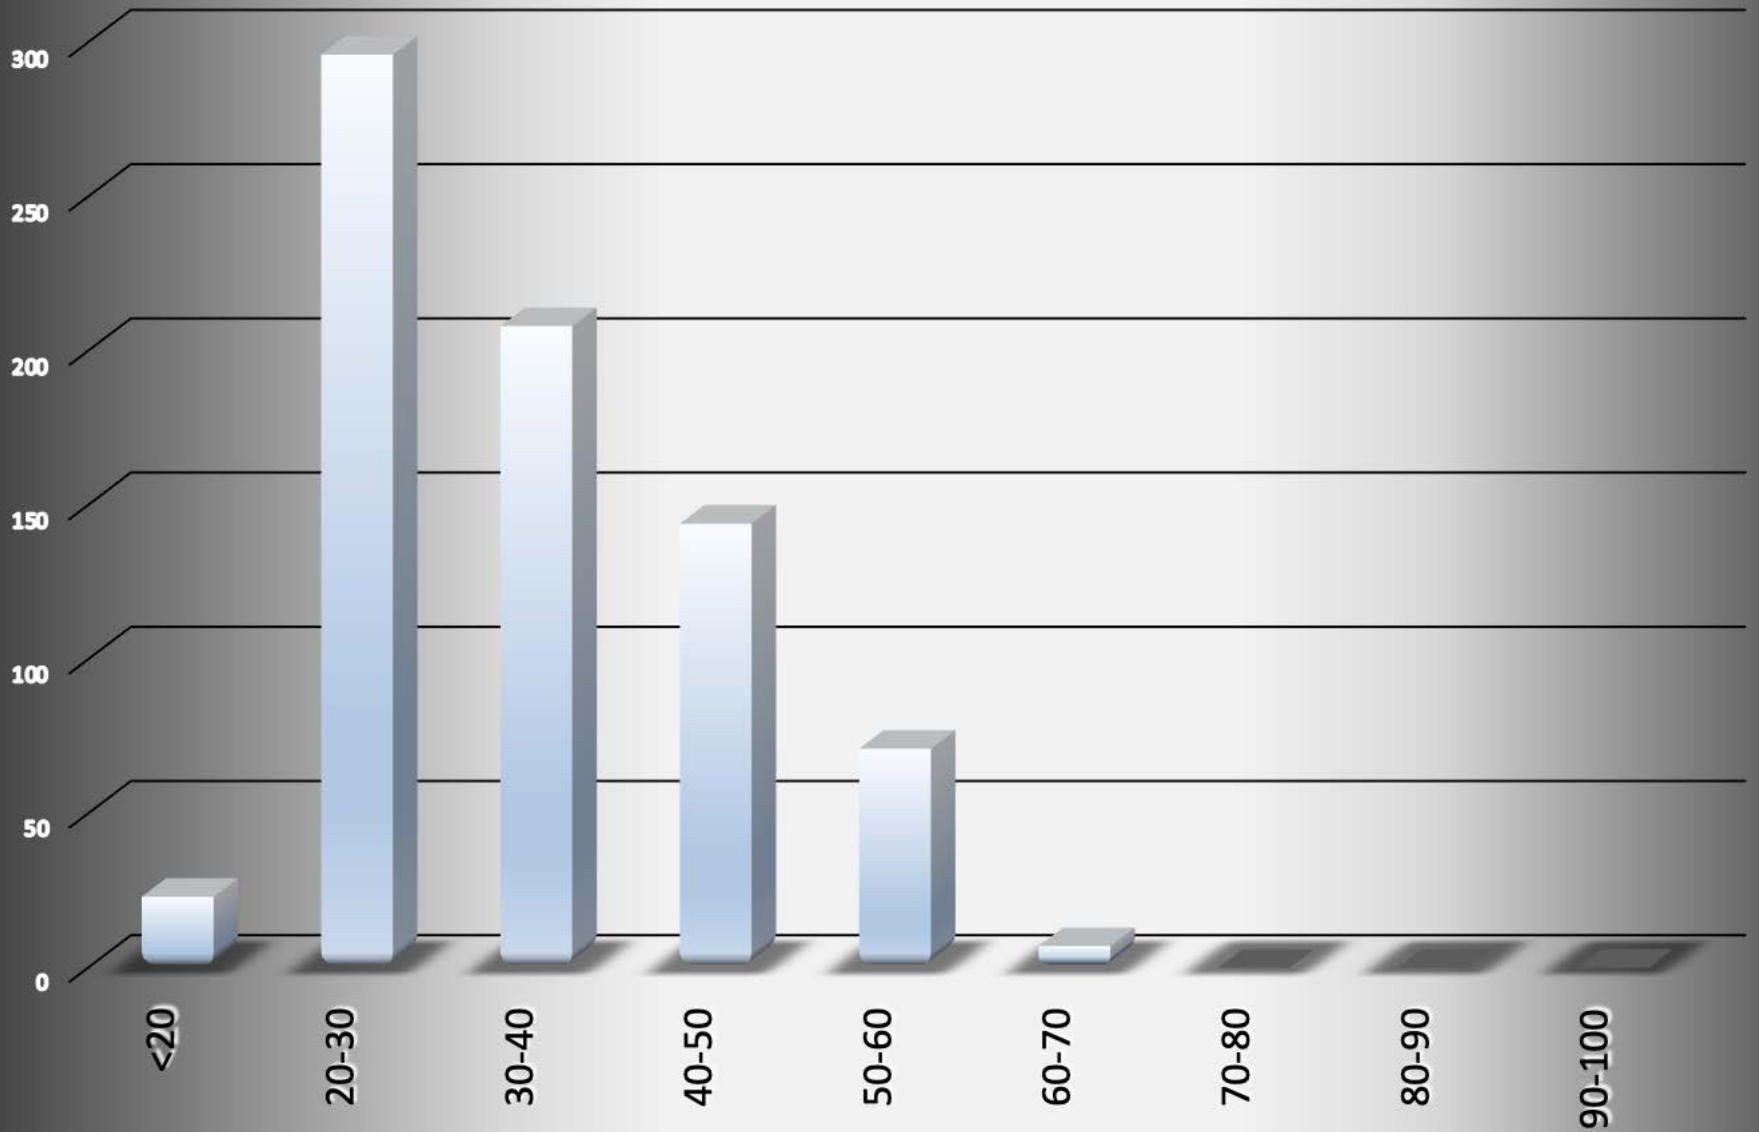

Dayton-2013 - 749 total incidents

Incident			Arrestee			Complainant		
Incident #	Date Reported	Time	Age	Race	Sex	Age	Race	Sex
1303150320	03/15/13	6:05 PM	61	B	M	61	B	M
1302250300	02/25/13	5:10 PM	62	W	M	68	W	F
1303030206	03/03/13	3:39 PM	64	W	M	42	W	F
1305100397	05/10/13	10:00 PM	64	W	M	77	W	F
1307280243	07/28/13	4:38 PM	67	W	M	20	W	F

Dayton-2013

Arrests by hour of the day - 749 total

Dayton-2013

Arrests by Month - 749 total

Dayton-2013 Age of Arrestee

Dayton-2013 Age of Complainant

Dayton-2013
Arrestee/Complainant Sex - 749 total

Dayton-2013 Sex of Arrestees

Dayton-2013 Sex of Complainants