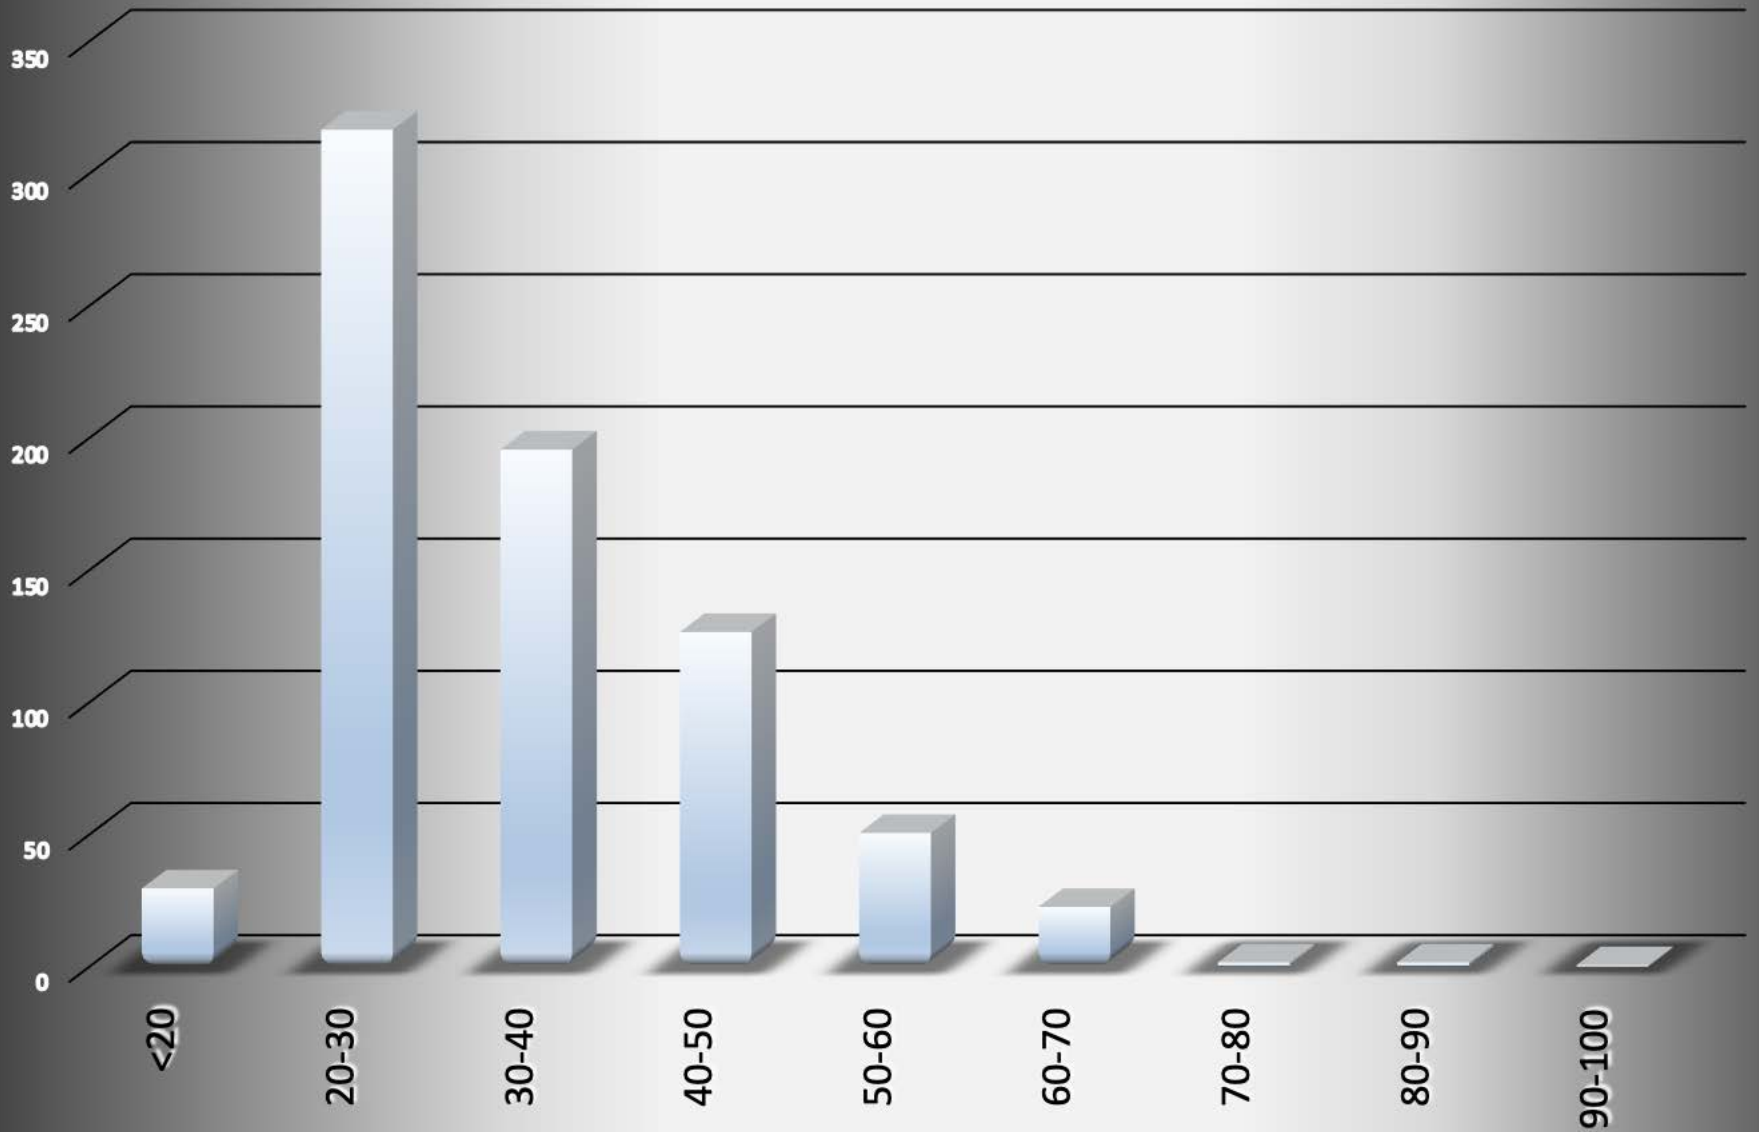

Dayton-2013 - 749 total incidents

Incident			Arrestee			Complainant		
Incident #	Date Reported	Time	Age	Race	Sex	Age	Race	Sex
1303150320	03/15/13	6:05 PM	61	B	M	61	B	M
1302250300	02/25/13	5:10 PM	62	W	M	68	W	F
1303030206	03/03/13	3:39 PM	64	W	M	42	W	F
1305100397	05/10/13	10:00 PM	64	W	M	77	W	F
1307280243	07/28/13	4:38 PM	67	W	M	20	W	F

Dayton-2013

Arrests by hour of the day - 749 total

Dayton-2013

Arrests by Month - 749 total

Dayton-2013 Age of Arrestee

Dayton-2013 Age of Complainant

Dayton-2013
Arrestee/Complainant Sex - 749 total

Dayton-2013 Sex of Arrestees

Dayton-2013 Sex of Complainants