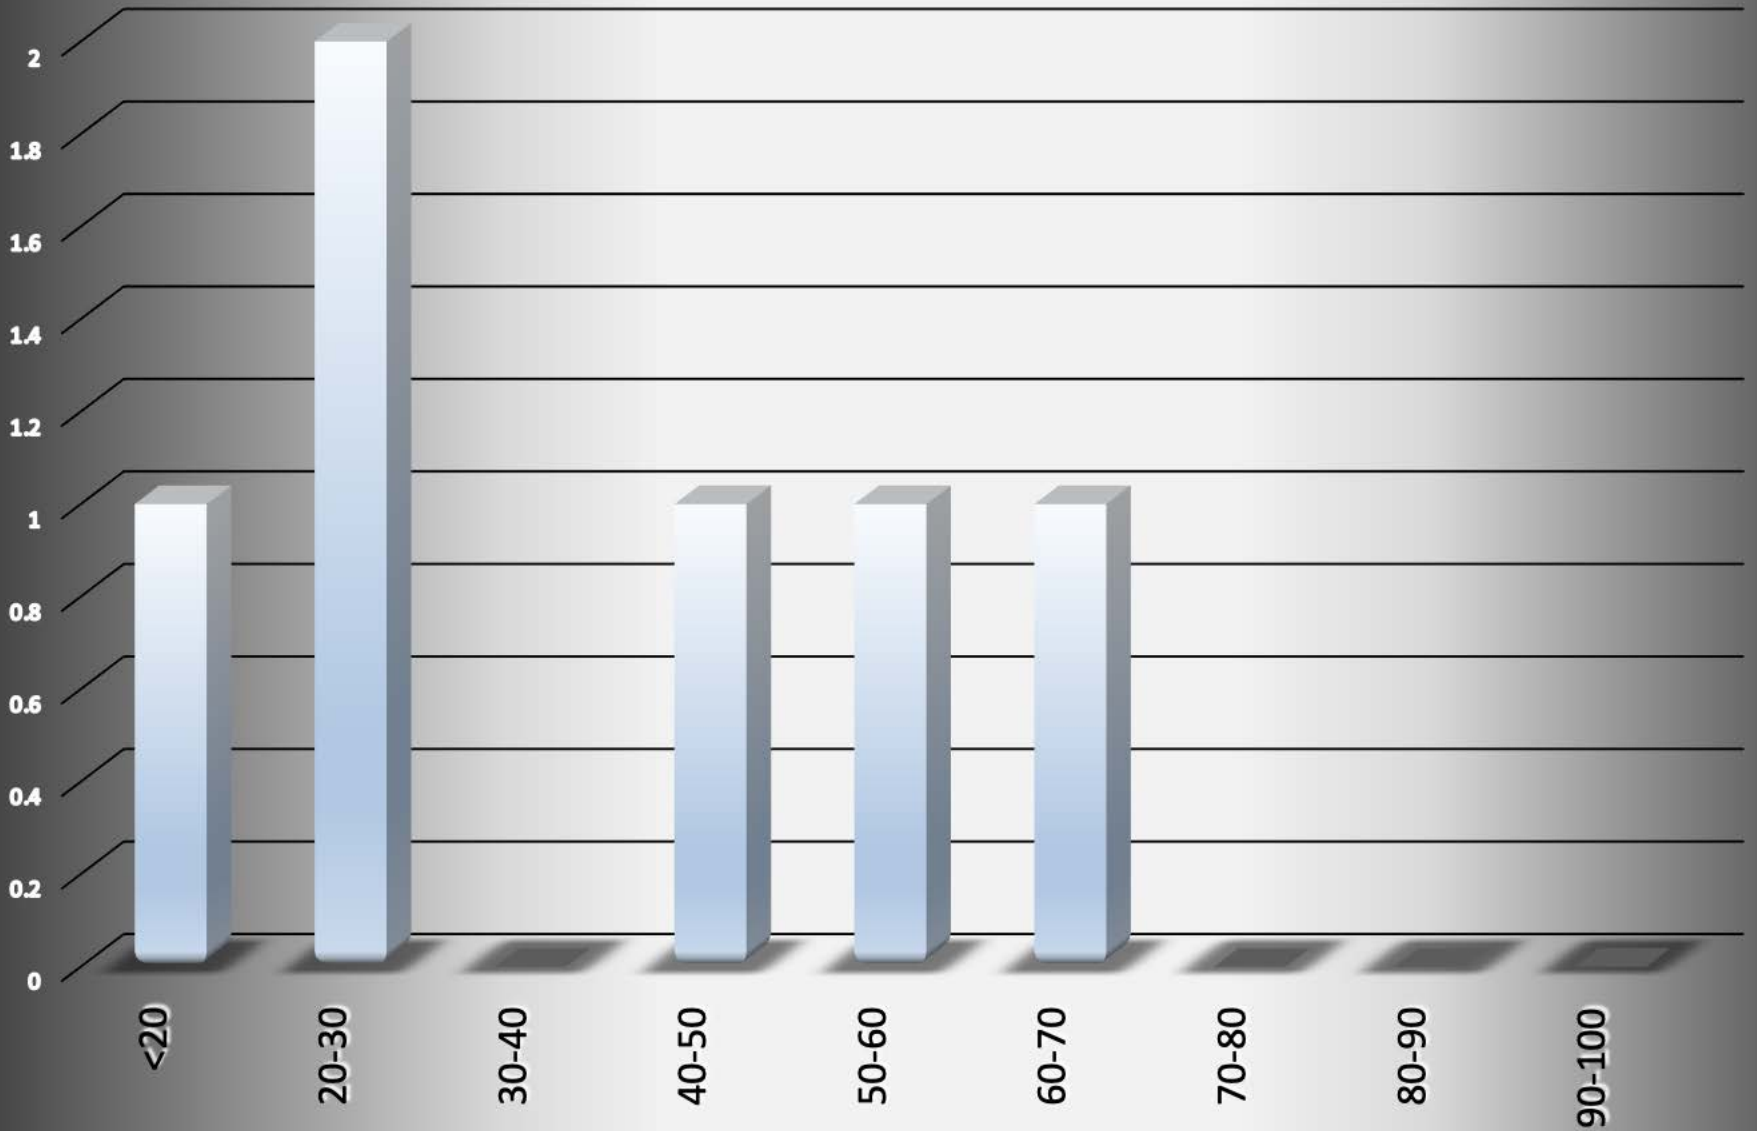

Clayton-2013

Age of Complainant