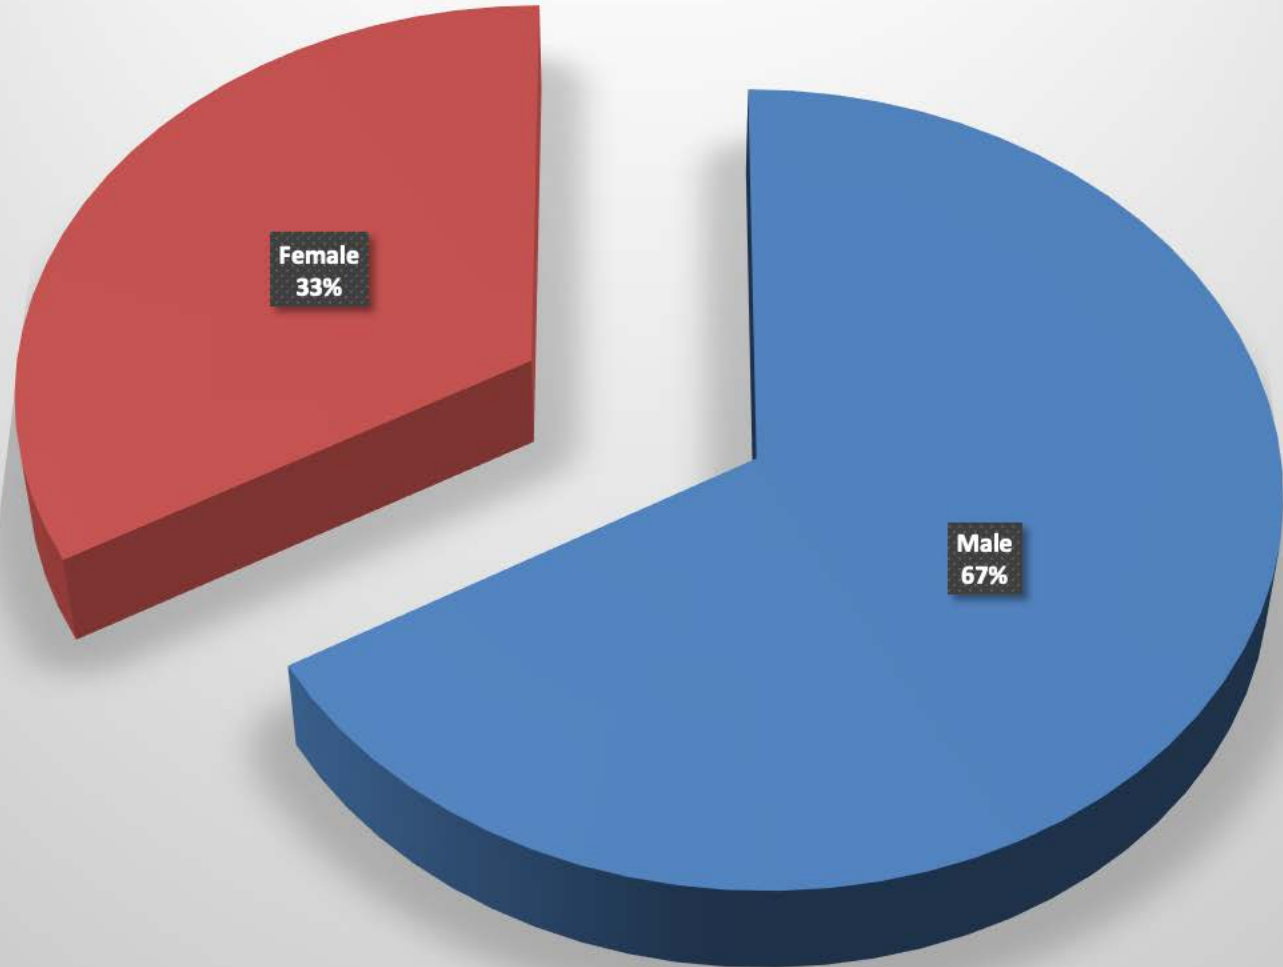

Clayton-2013 Sex of Arrestees