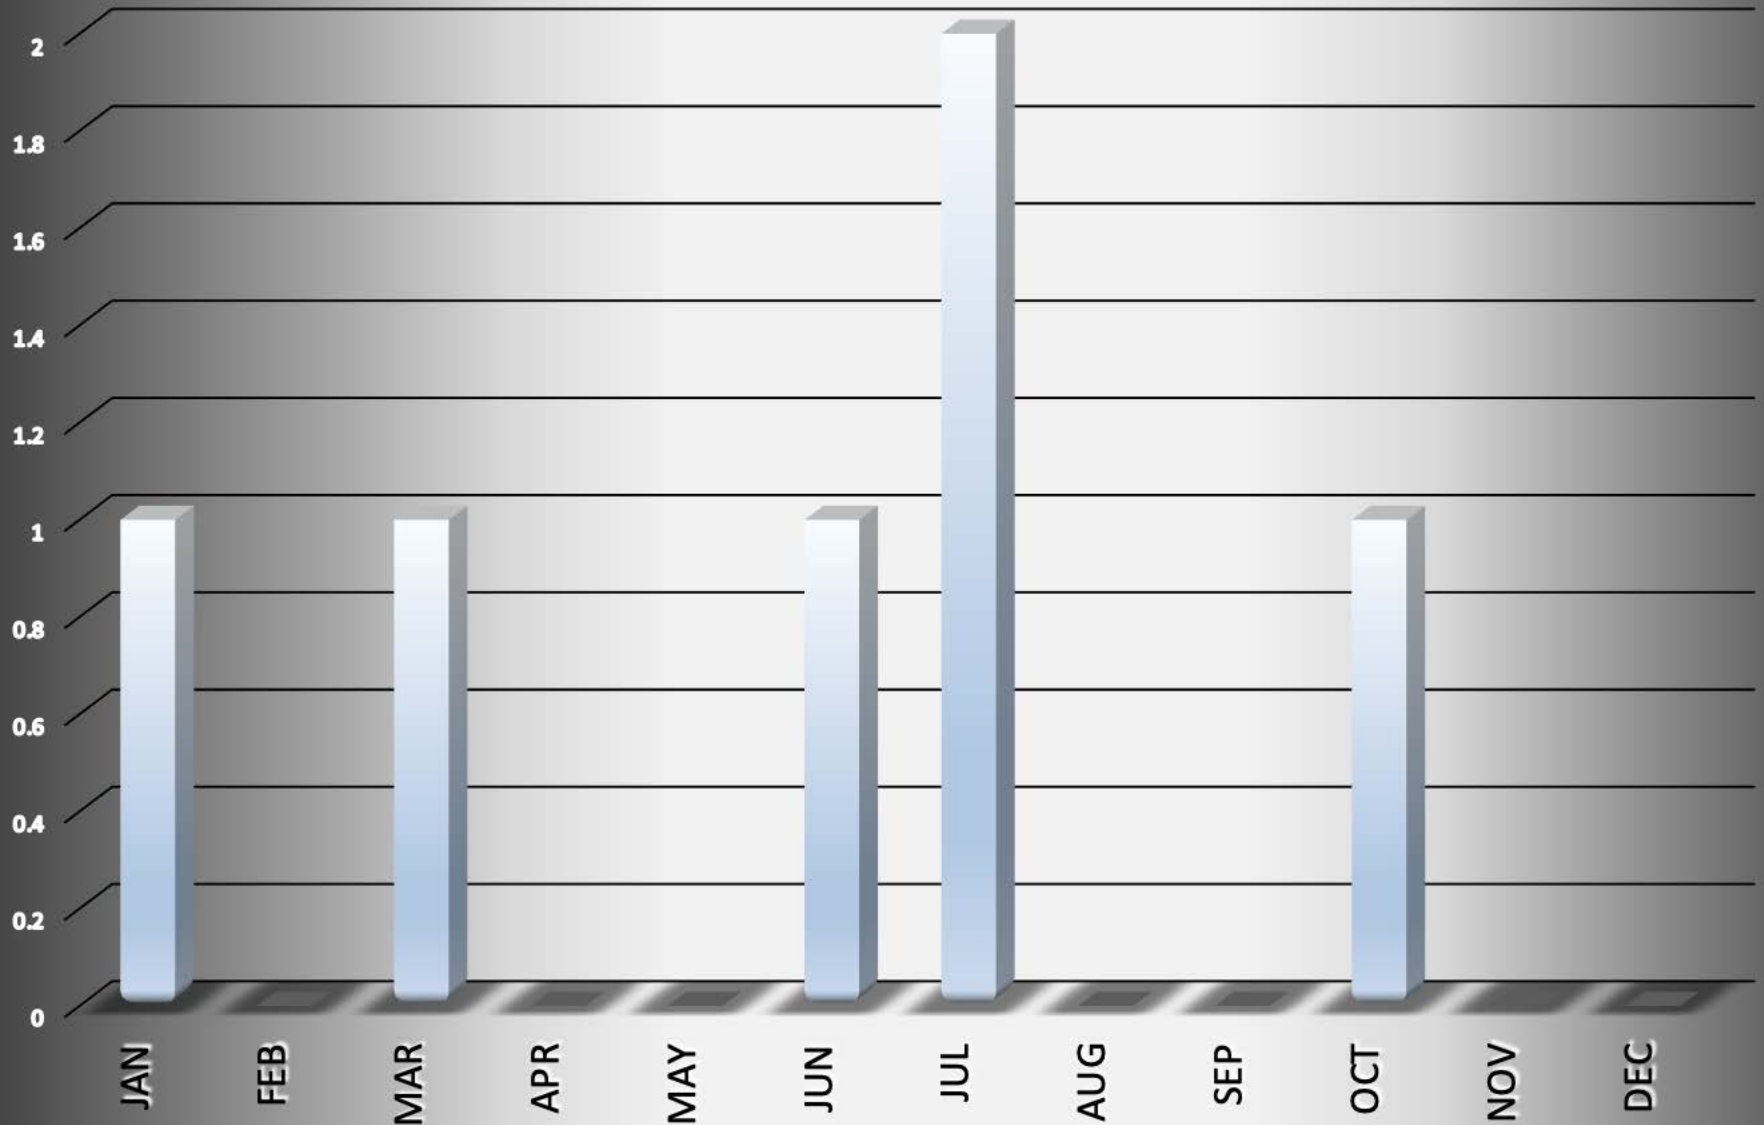

Clayton-2013 - 6 total incidents

Incident			Arrestee			Complainant		
Incident #	Date Reported	Time	Age	Race	Sex	Age	Race	Sex
13-84	01/14/13	6:42 PM	21	W	M	42	W	F
13-386	03/07/13	11:28 PM	29	W	F	15	W	F
13-1030	06/16/13	10:08 PM	25	W	M	23	W	F
13-1190	07/10/13	3:29 AM	26	W	F	60	W	F
13-1216	07/15/13	7:50 AM	23	W	M	21	W	F
13-1942	10/21/13	10:30 PM	53	B	M	51	B	F

Clayton-2013

Arrests by hour of the day - 6 total

Clayton-2013

Arrests by Month - 6 total

Clayton-2013

Age of Arrestee

Clayton-2013

Age of Complainant