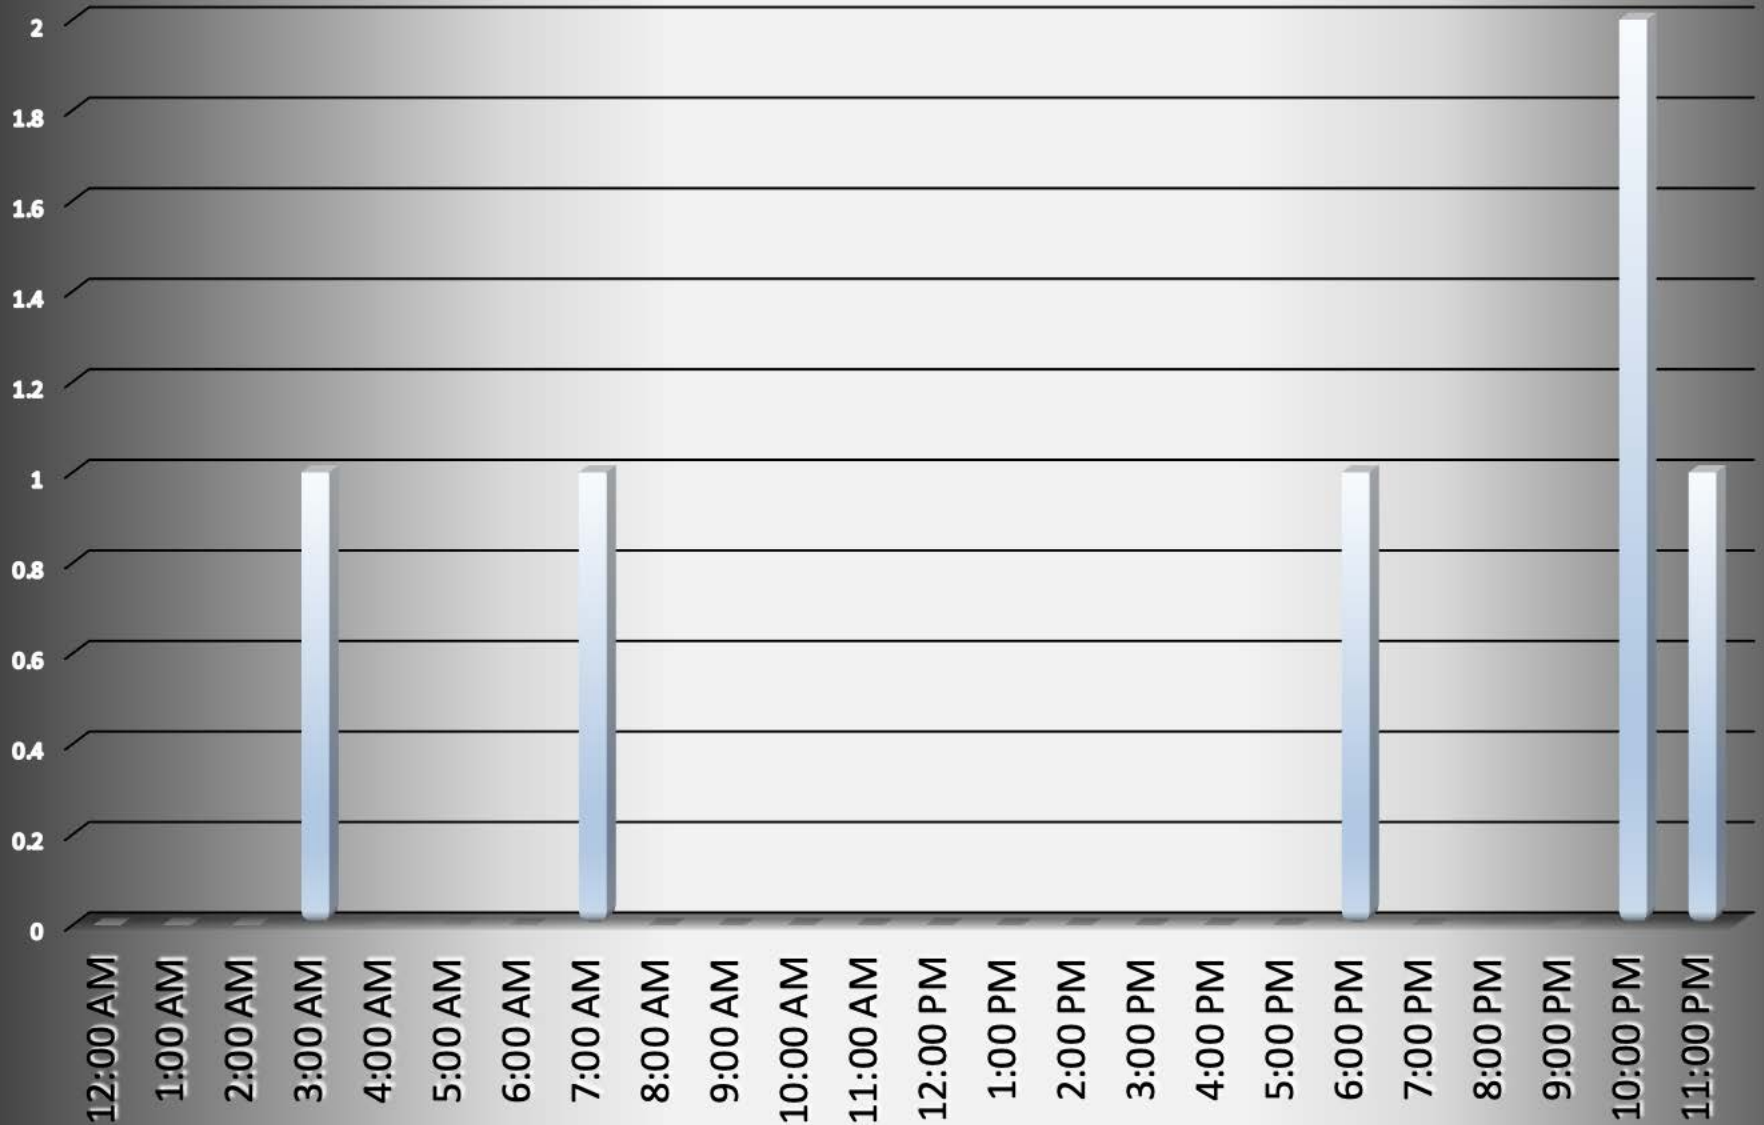

Clayton-2013 - 6 total incidents

Incident			Arrestee			Complainant		
Incident #	Date Reported	Time	Age	Race	Sex	Age	Race	Sex
13-84	01/14/13	6:42 PM	21	W	M	42	W	F
13-386	03/07/13	11:28 PM	29	W	F	15	W	F
13-1030	06/16/13	10:08 PM	25	W	M	23	W	F
13-1190	07/10/13	3:29 AM	26	W	F	60	W	F
13-1216	07/15/13	7:50 AM	23	W	M	21	W	F
13-1942	10/21/13	10:30 PM	53	B	M	51	B	F

Clayton-2013

Arrests by hour of the day - 6 total

Clayton-2013

Arrests by Month - 6 total

Clayton-2013

Age of Arrestee

Clayton-2013

Age of Complainant