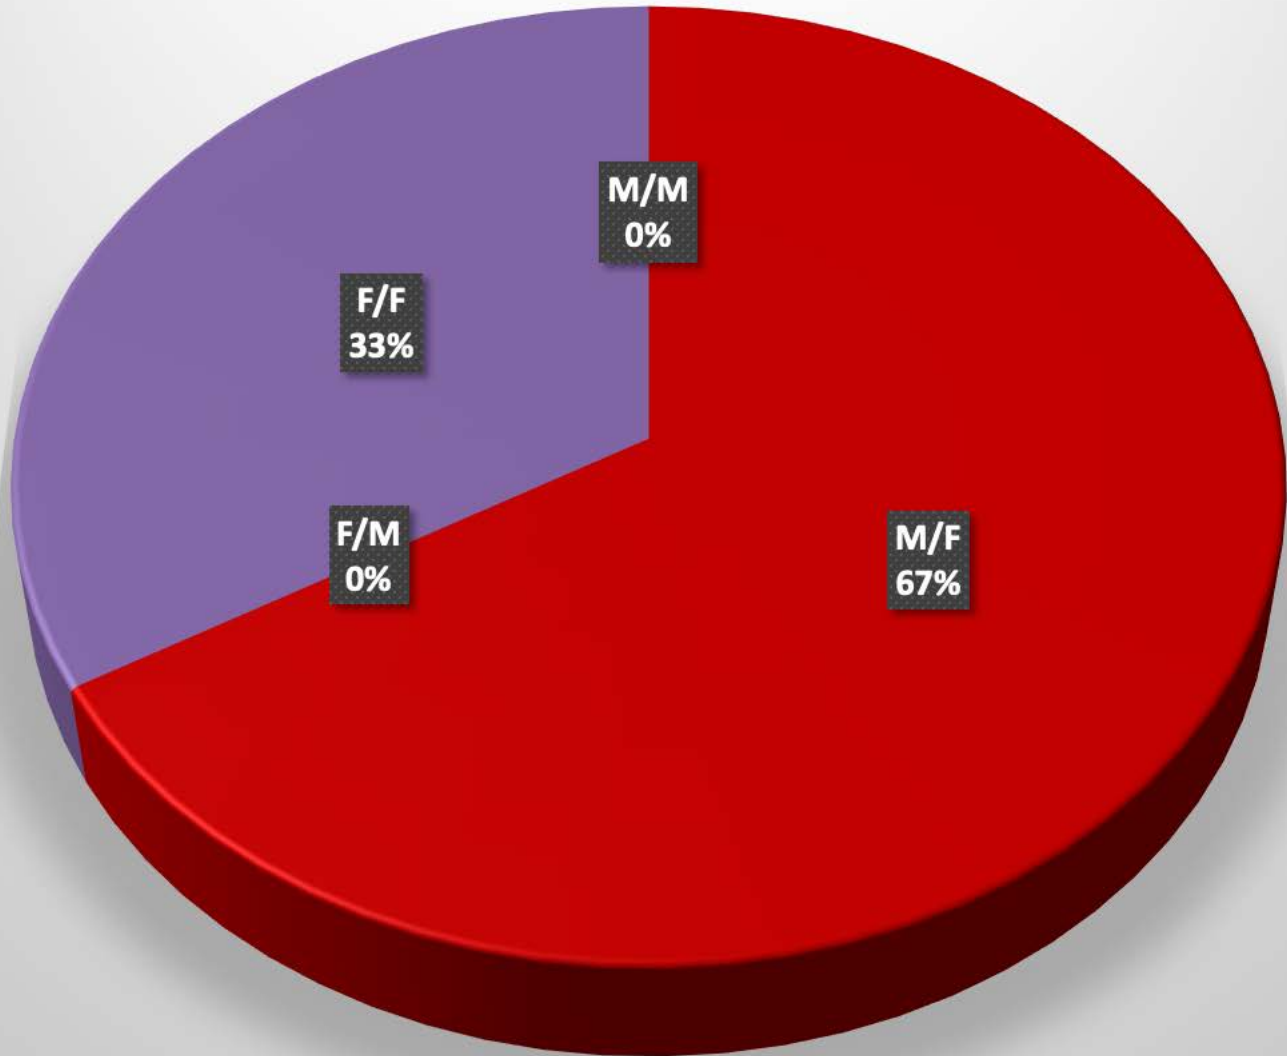

Clayton-2013 - 6 total incidents

Incident			Arrestee			Complainant		
Incident #	Date Reported	Time	Age	Race	Sex	Age	Race	Sex
13-84	01/14/13	6:42 PM	21	W	M	42	W	F
13-386	03/07/13	11:28 PM	29	W	F	15	W	F
13-1030	06/16/13	10:08 PM	25	W	M	23	W	F
13-1190	07/10/13	3:29 AM	26	W	F	60	W	F
13-1216	07/15/13	7:50 AM	23	W	M	21	W	F
13-1942	10/21/13	10:30 PM	53	B	M	51	B	F

Clayton-2013

Arrests by hour of the day - 6 total

Clayton-2013

Arrests by Month - 6 total

Clayton-2013

Age of Arrestee

Clayton-2013

Age of Complainant

Clayton-2013
Arrestee/Complainant Sex - 6 total

Clayton-2013 Sex of Arrestees

Clayton-2013

Sex of Complainants