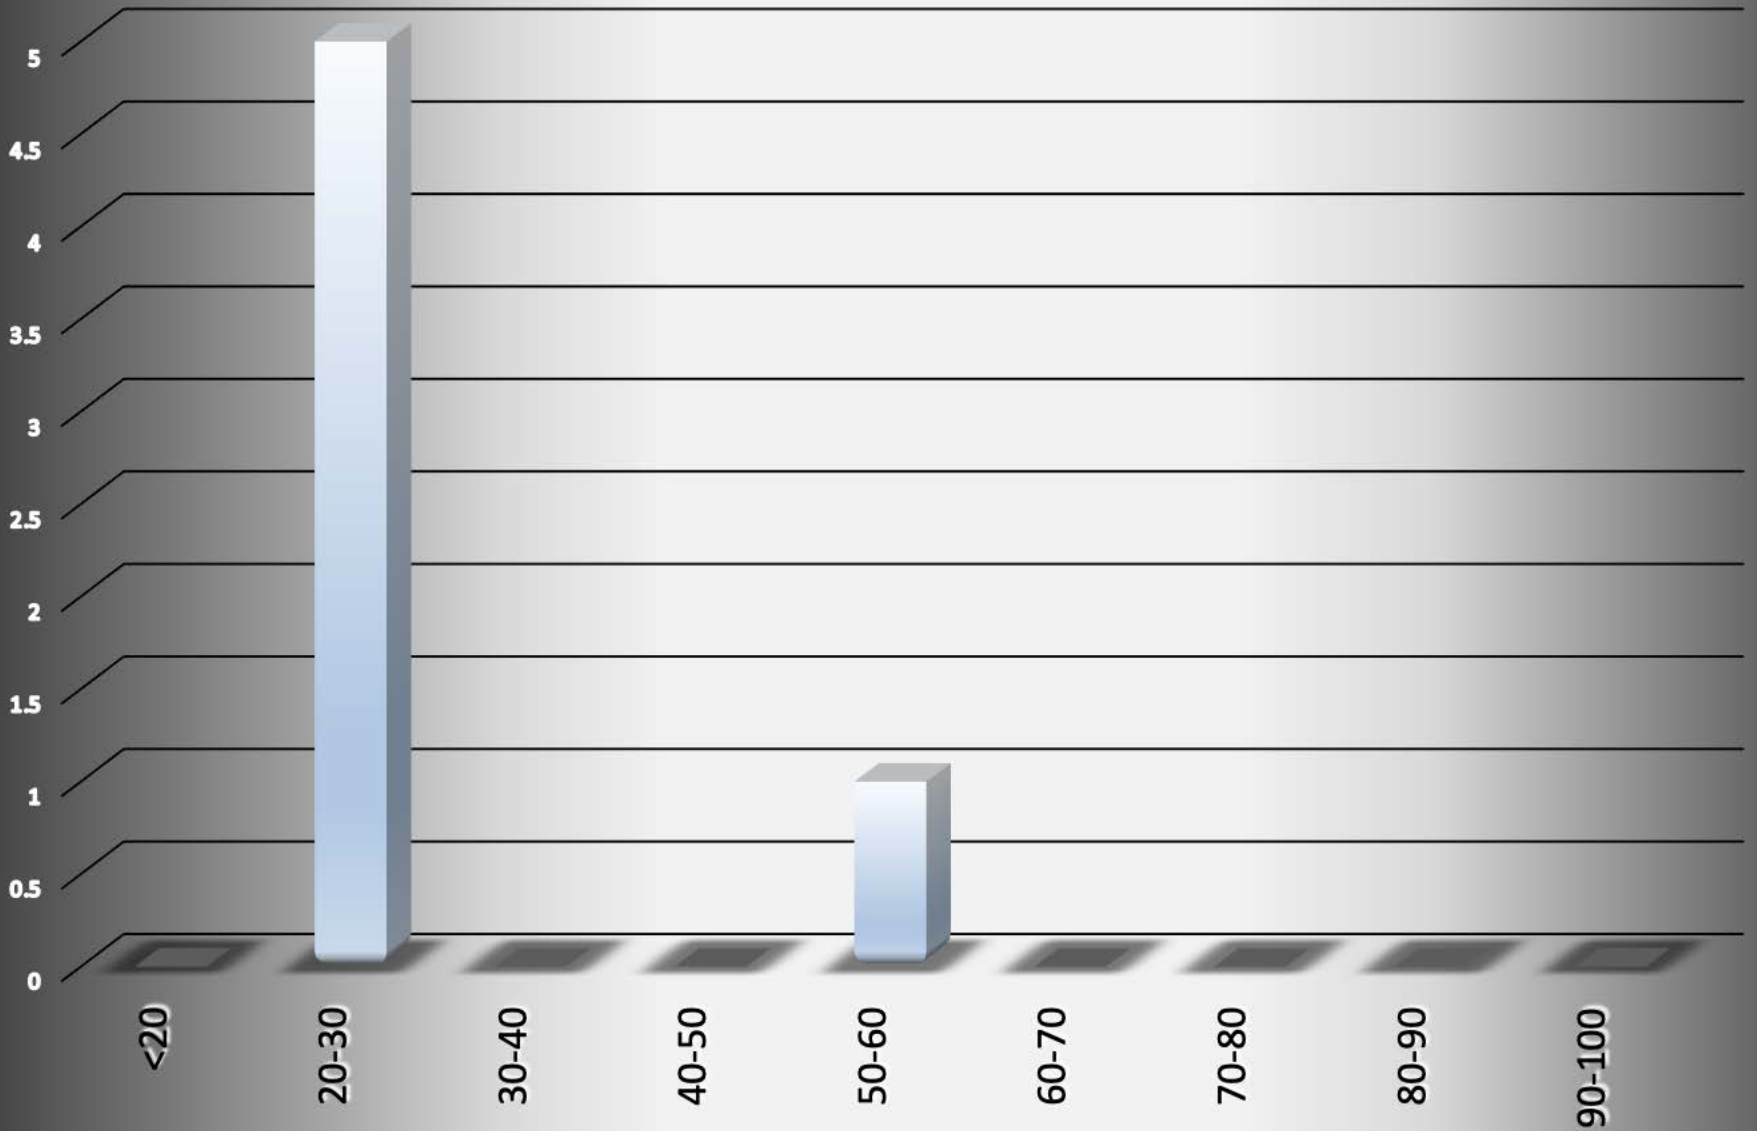

Clayton-2013

Age of Arrestee