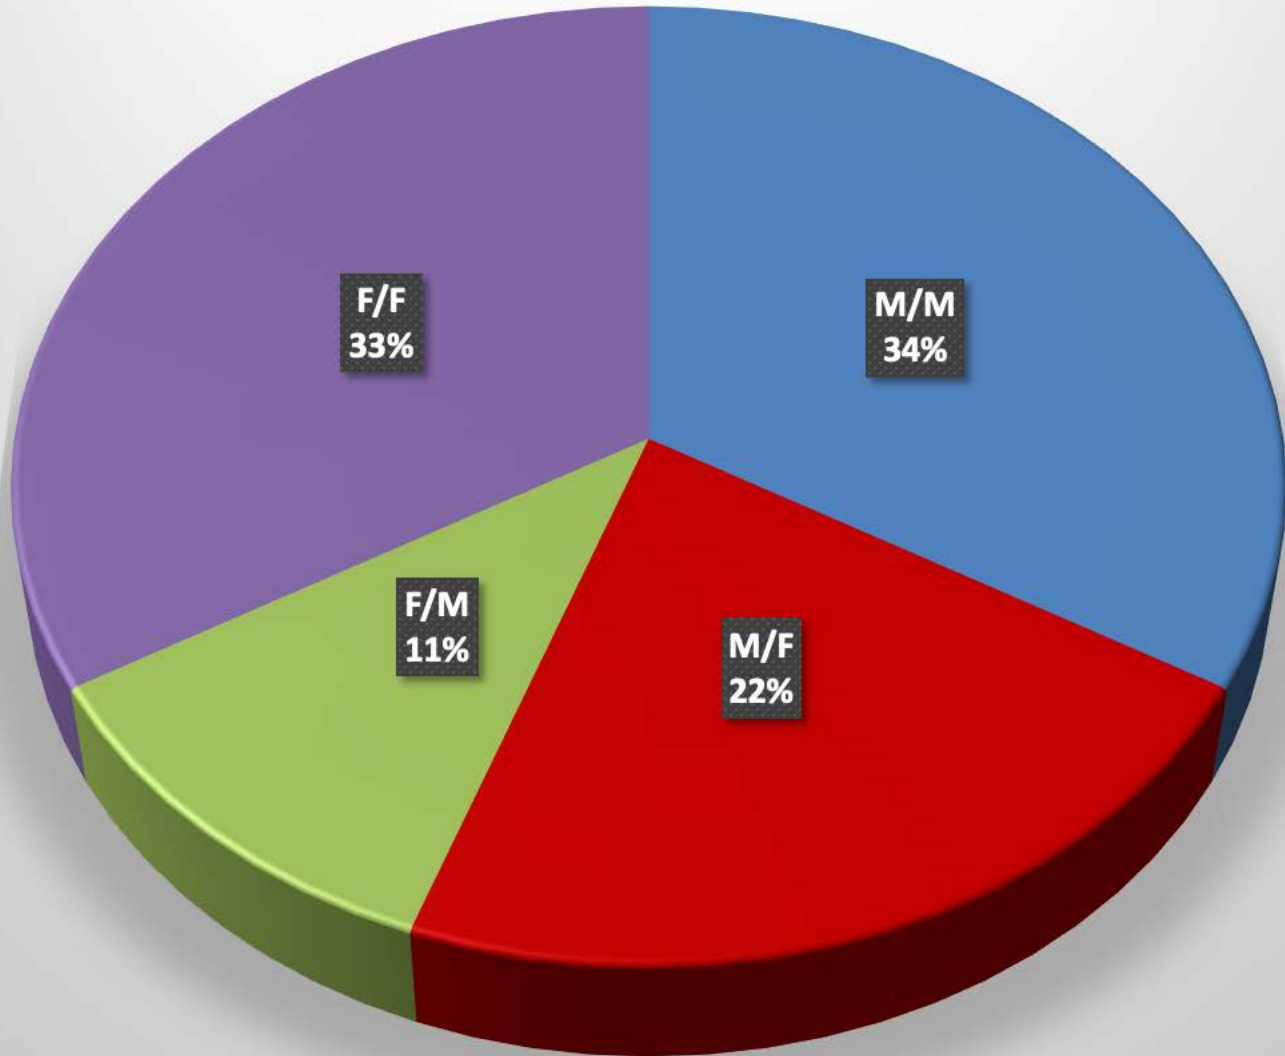

Clay_Township-2013
Arrestee/Complainant Sex - 9 total