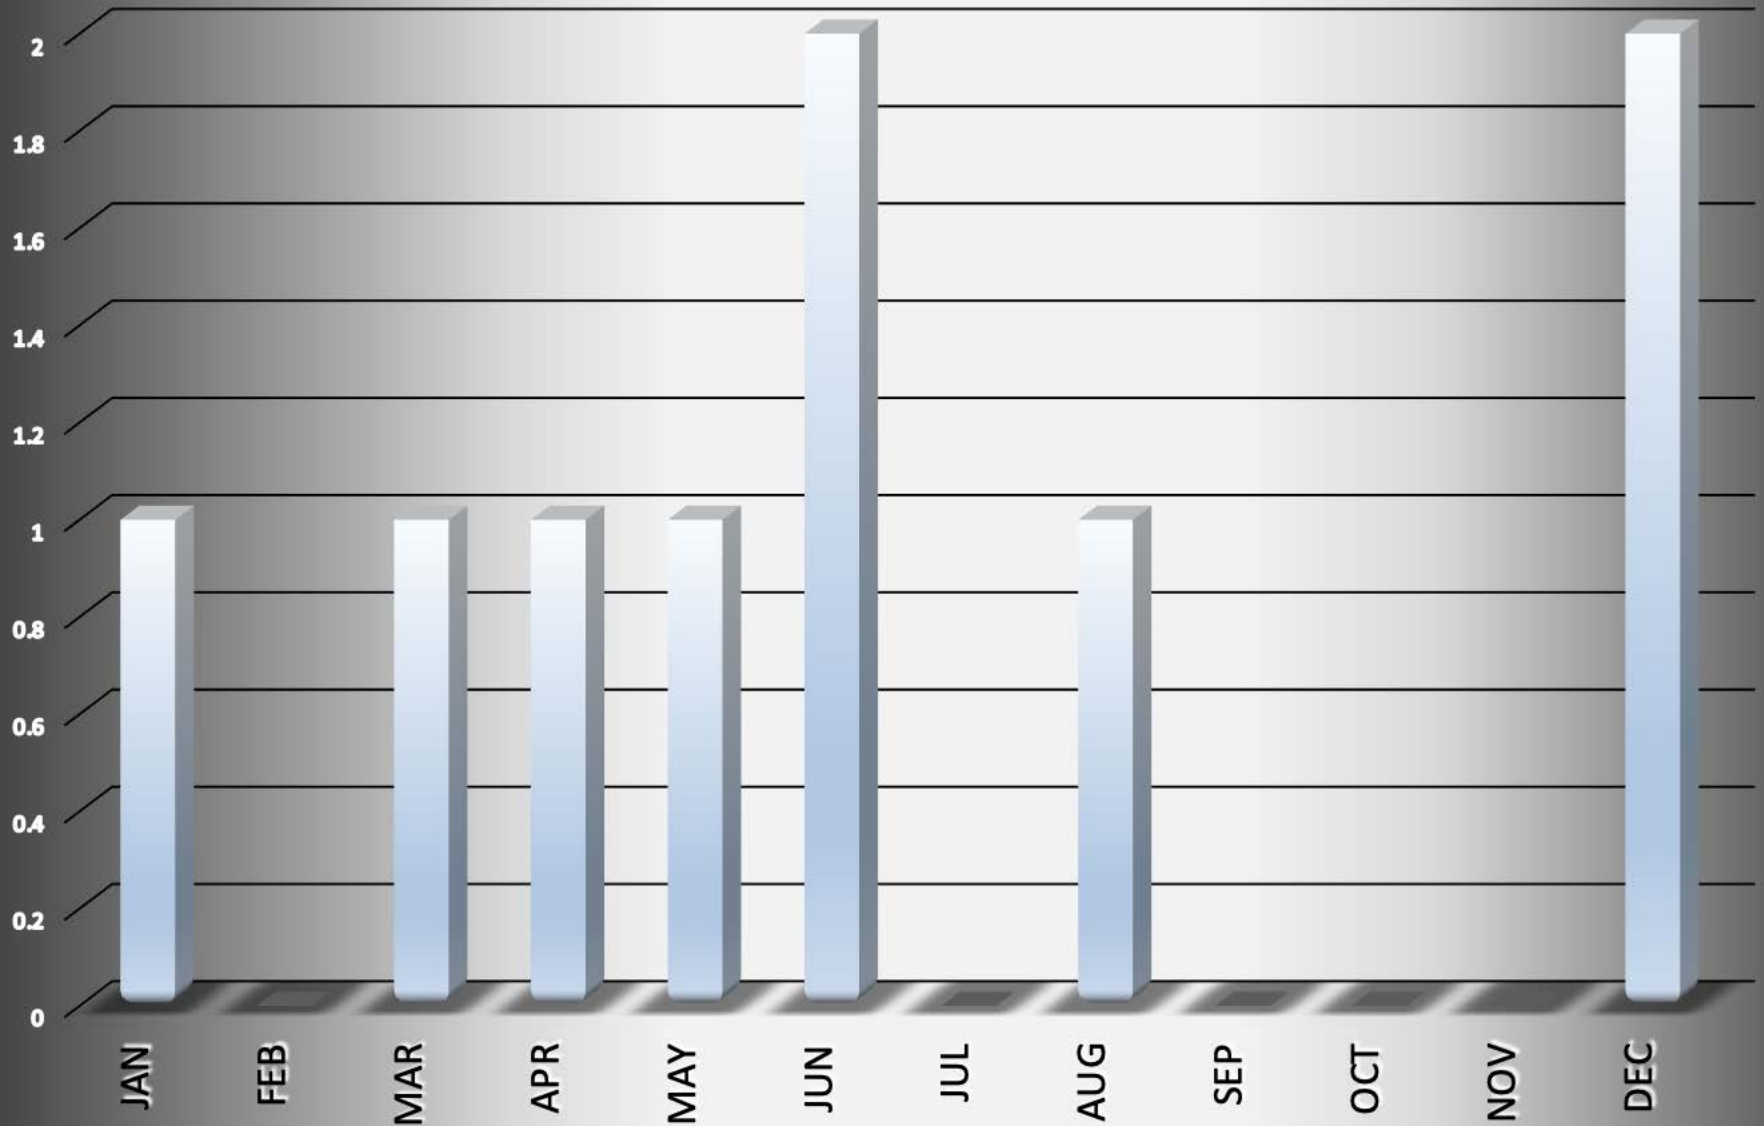

Clay_Township-2013 - 9 total incidents

Incident			Arrestee			Complainant		
Incident #	Date Reported	Time	Age	Race	Sex	Age	Race	Sex
13-0123-708	01/23/13	12:55 PM	46	W	F	75	W	F
13-0309-143	03/09/13	2:37 AM	32	W	M	55	W	M
13-0414-1201	04/14/13	9:47 PM	22	W	M	52	W	F
13-0519-1391	05/19/13	10:26 PM	47	W	F	46	W	M
13-0614-1411	06/14/13	7:28 PM	17	W	M	42	W	M
13-0629-0613	06/29/13	12:22 PM	25	W	F	45	W	F
13-0810-0649	08/10/13	11:54 AM	19	W	M	40	W	F
13-2155-12	12/02/13	11:07 PM	47	W	F	47	W	F
13-2246-12	12/18/13	11:24 AM	32	W	M	69	W	M

Clay_Township-2013

Arrests by hour of the day - 9 total

Clay_Township-2013

Arrests by Month - 9 total

Clay_Township-2013

Age of Arrestee

Clay_Township-2013

Age of Complainant