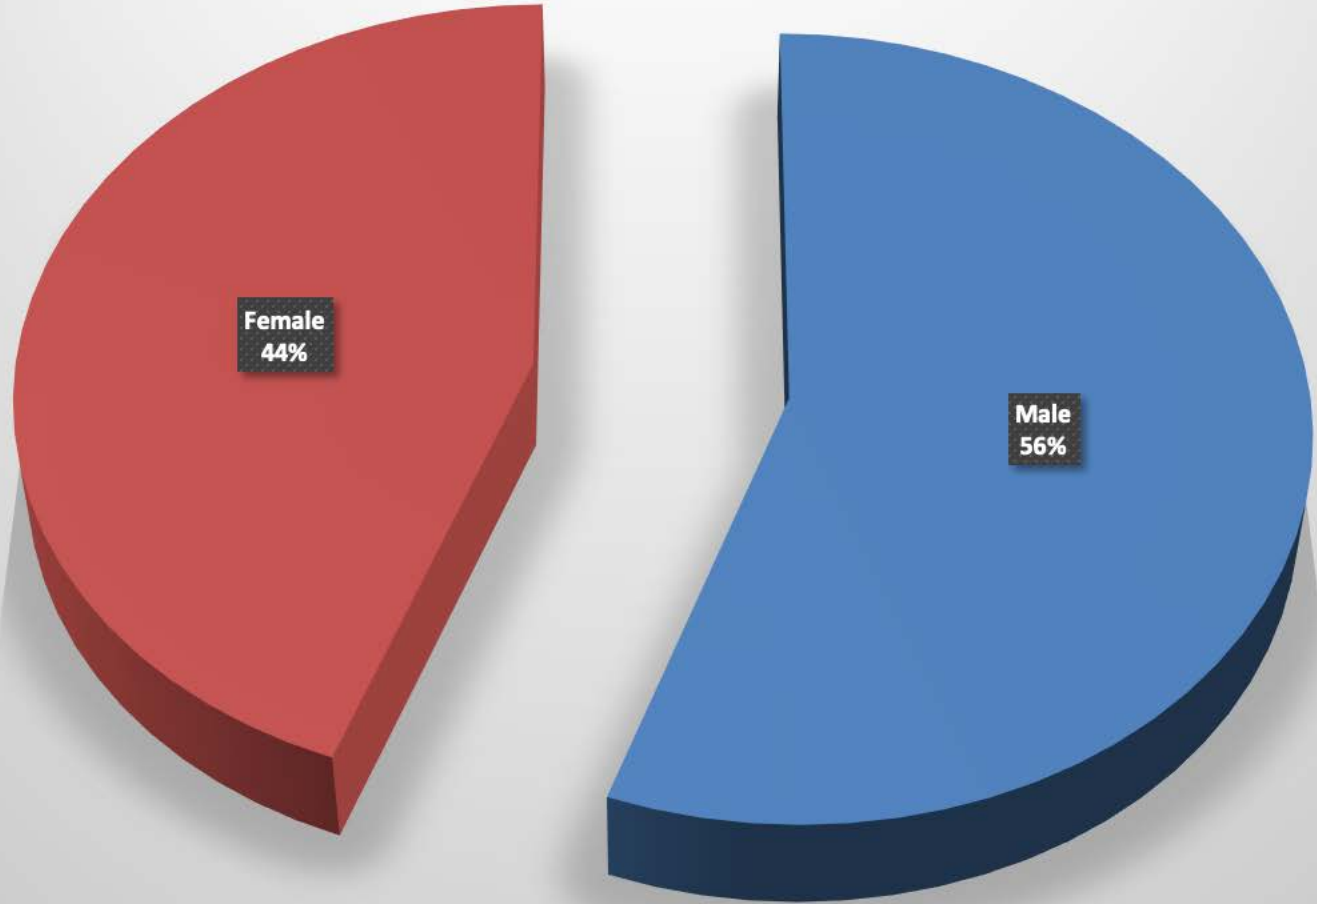

Clay_Township-2013

Sex of Arrestees