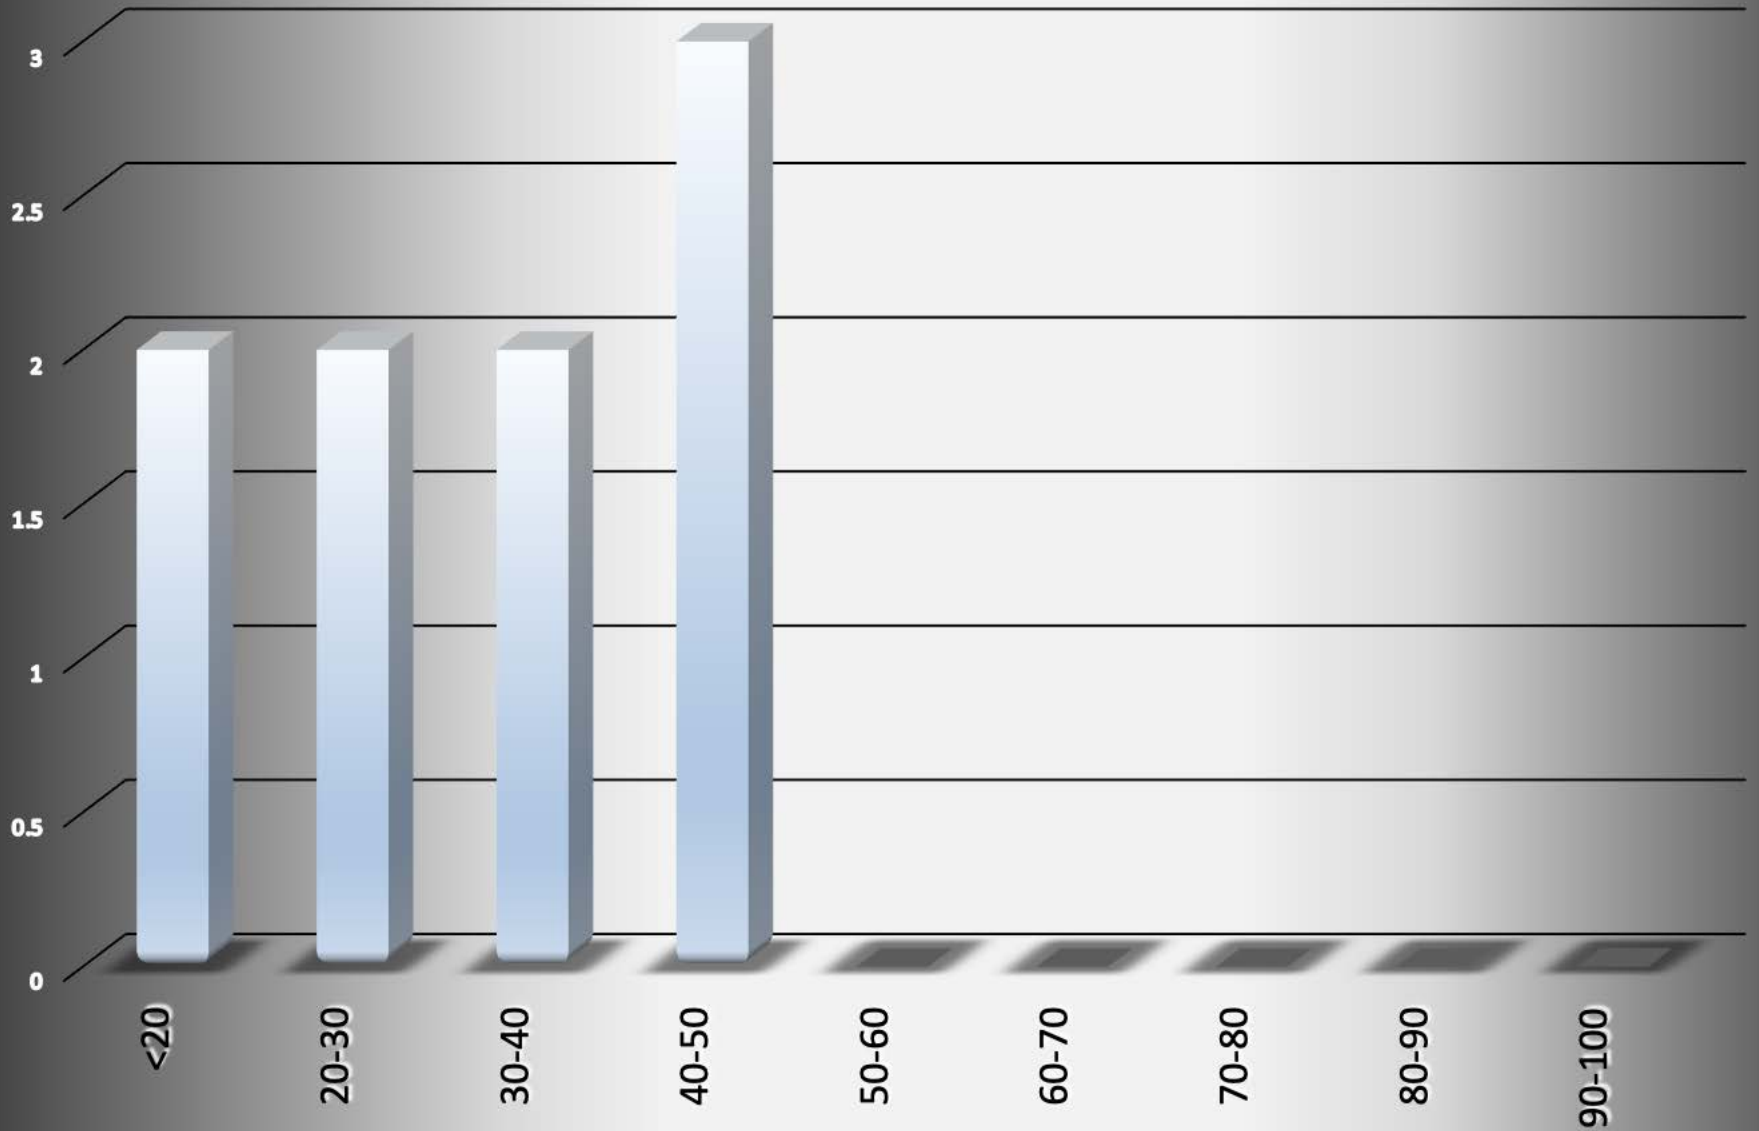

Clay_Township-2013

Age of Arrestee