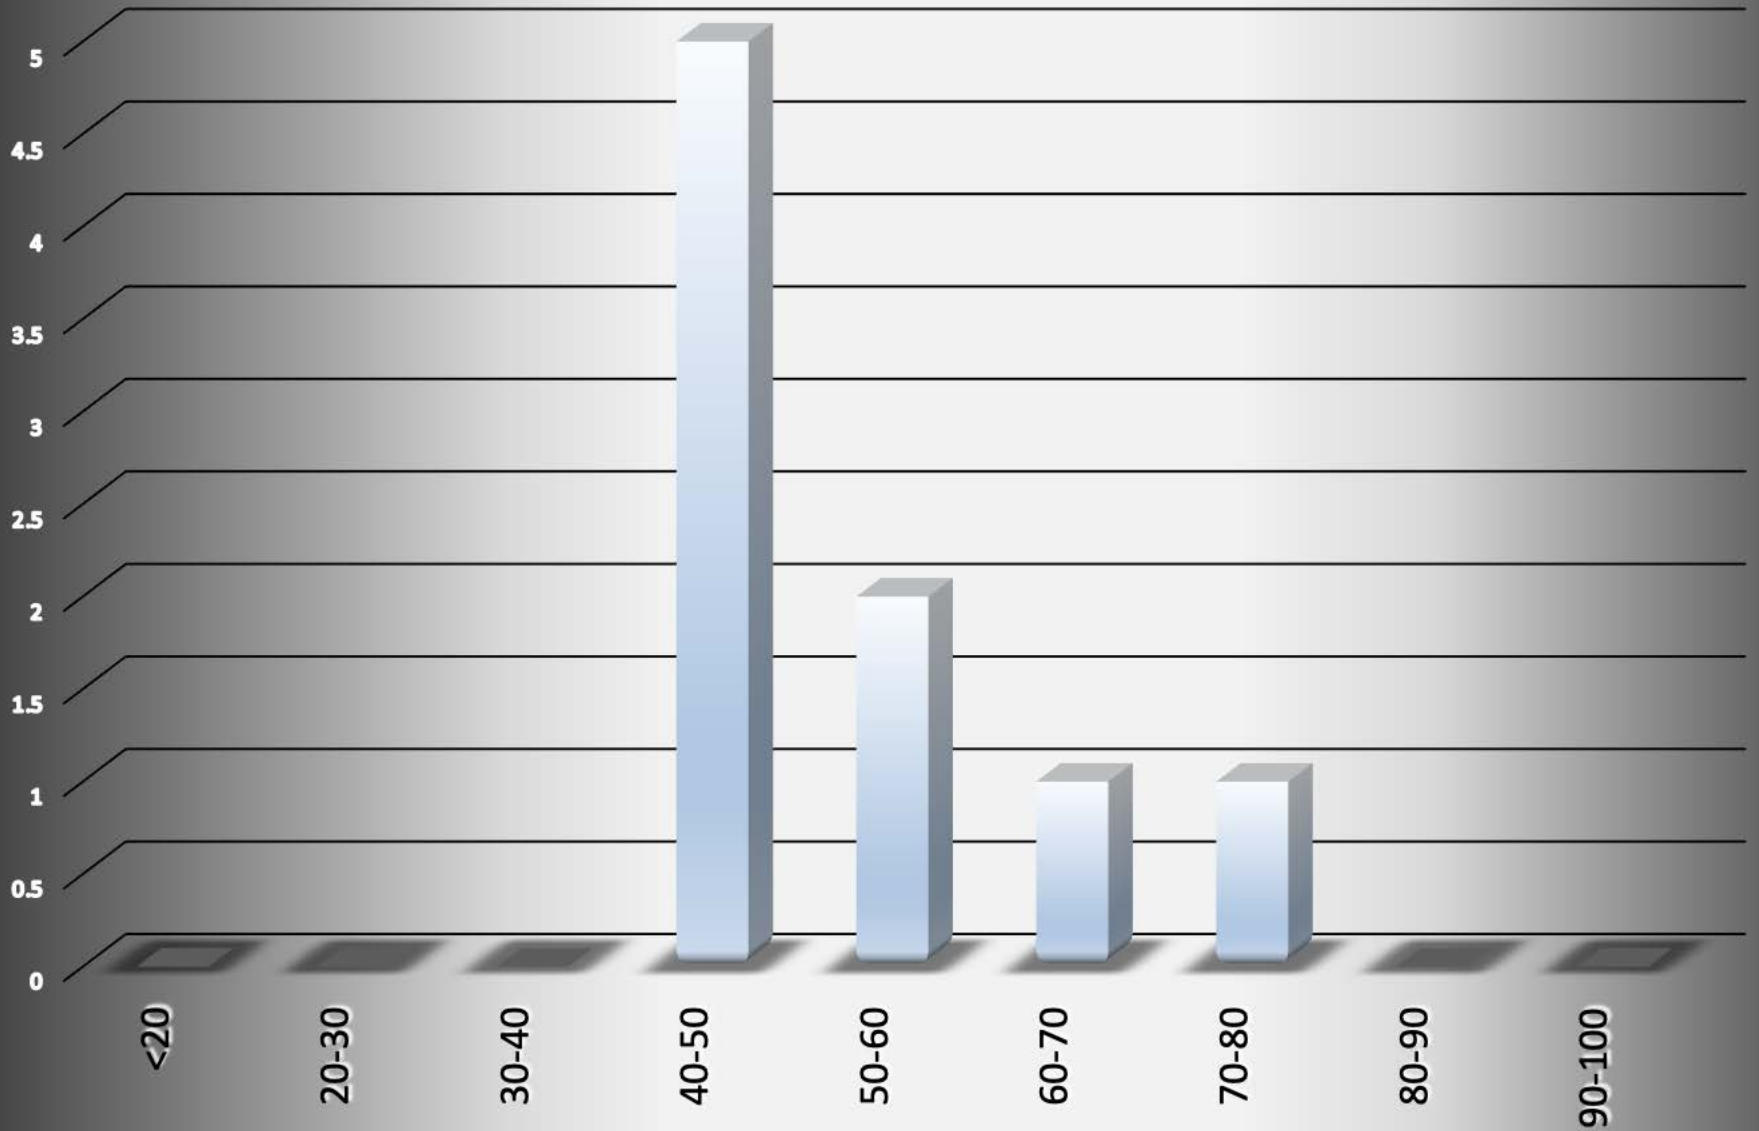

Clay_Township-2013

Age of Complainant