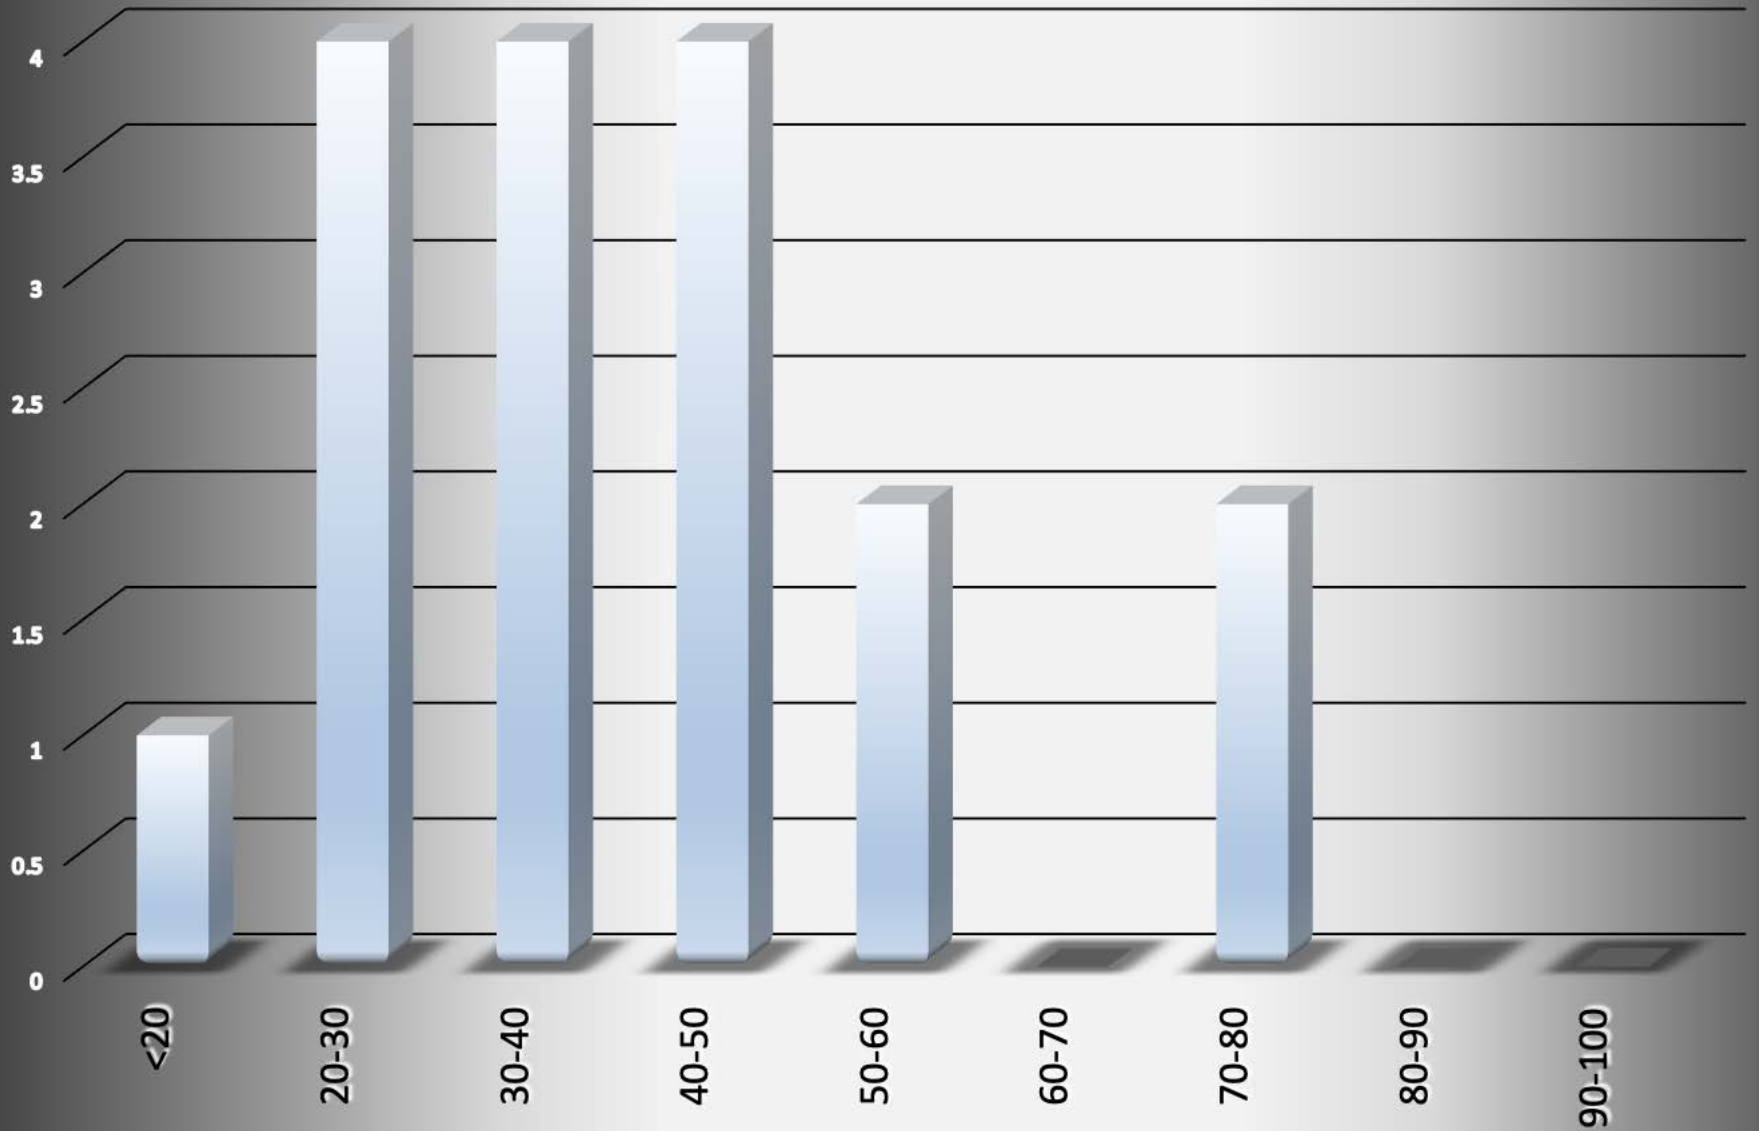

Butler_Township-2014 - 20 total incidents

Incident			Arrestee			Complainant		
Incident #	Date Reported	Time	Age	Race	Sex	Age	Race	Sex
14-000902	01/05/14	3:32 PM	28	W	M	25	W	F
14-003281	01/16/14	3:00 AM	19	W	M	51	W	M
14-005378	01/25/14	12:23 PM	19	W	M	Juv.	W	F
14-025005	04/19/14	9:01 PM	28	W	M	26	W	F
14-027567	04/30/14	5:12 PM	41	W	M	42	W	F
14-028447	05/04/14	8:12 PM	27	W	M	31	W	F
14-040932	06/24/14	11:52 PM	49	W	M	45	W	F
14-042262	06/30/14	5:00 PM	26	W	M	25	W	F
14-046449	07/18/14	9:19 AM	59	W	M	72	W	F
14-050543	08/05/01	3:49 PM	79	W	M	77	W	F
14-051090	08/08/14	12:57 AM	43	B	M	39	B	F
14-056020	08/29/14	8:16 PM	32	W	M	33	W	F
14-056079	08/30/14	12:50 AM	28	W	M	27	W	F
14-058817	09/11/14	1:26 PM	14	W	M	Juv.	W	F
14-063206	10/01/14	5:05 PM	33	W	F	Juv.	W	F
14-063709	10/03/14	10:22 PM	27	B	M	19	B	F
14-064945	10/09/14	11:59 AM	24	W	F	36	W	M
14-071349	11/06/14	11:13 PM	39	B	M	45	B	F
14-075991	11/29/14	5:56 PM	20	W	M	52	W	M
14-077656	12/08/14	12:19 AM	45	W	F	48	W	M

Butler_Township-2014

Arrests by hour of the day - 20 total

Butler_Township-2014

Arrests by Month - 20 total

Butler_Township-2014

Age of Arrestee

Butler_Township-2014

Age of Complainant