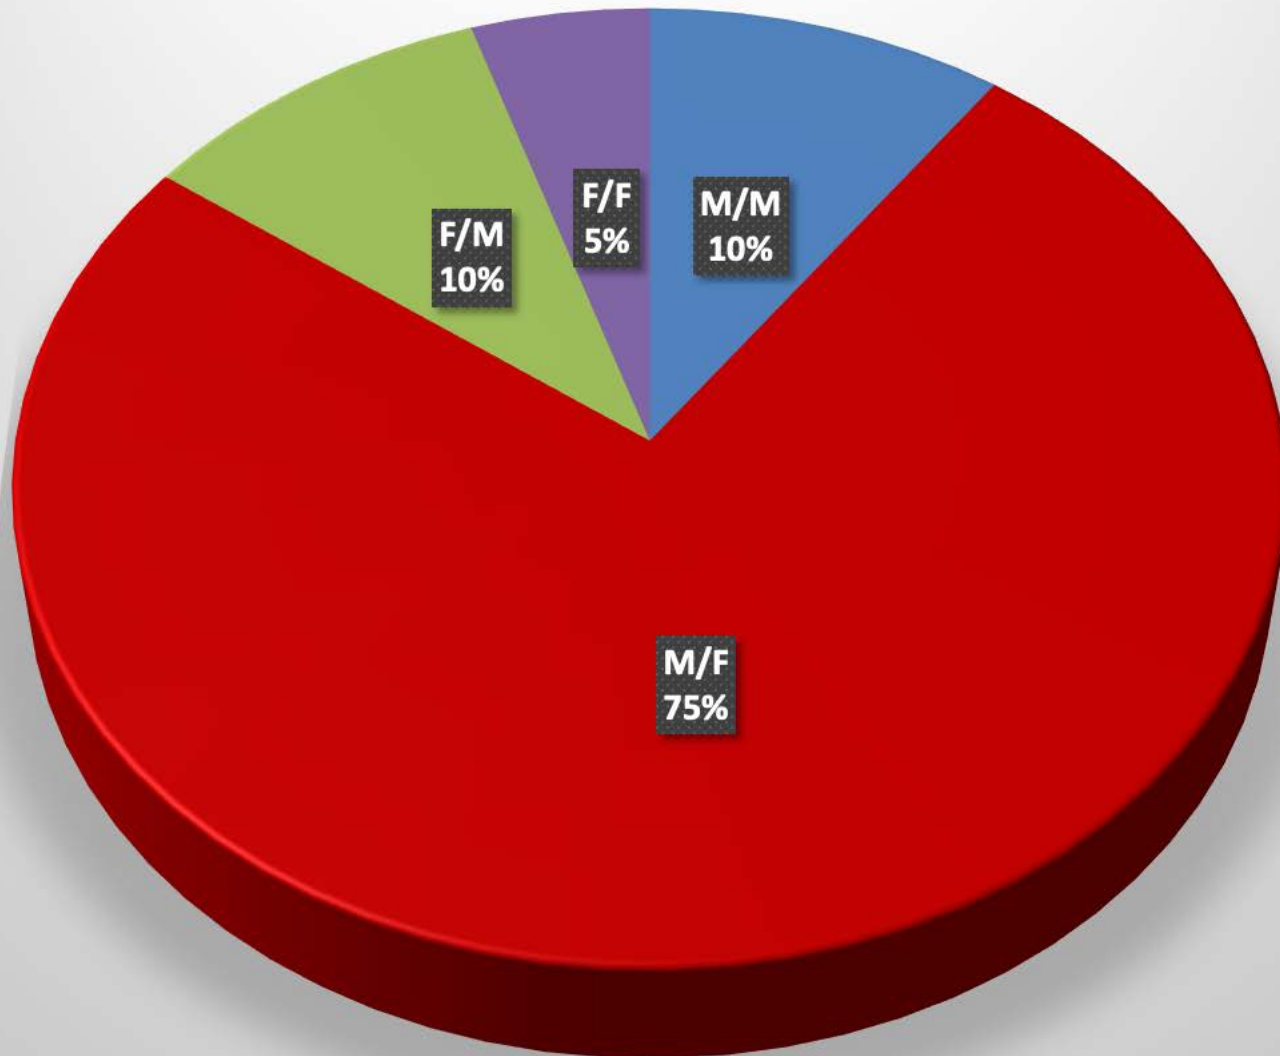

Butler_Township-2014 - 20 total incidents

Incident			Arrestee			Complainant		
Incident #	Date Reported	Time	Age	Race	Sex	Age	Race	Sex
14-000902	01/05/14	3:32 PM	28	W	M	25	W	F
14-003281	01/16/14	3:00 AM	19	W	M	51	W	M
14-005378	01/25/14	12:23 PM	19	W	M	Juv.	W	F
14-025005	04/19/14	9:01 PM	28	W	M	26	W	F
14-027567	04/30/14	5:12 PM	41	W	M	42	W	F
14-028447	05/04/14	8:12 PM	27	W	M	31	W	F
14-040932	06/24/14	11:52 PM	49	W	M	45	W	F
14-042262	06/30/14	5:00 PM	26	W	M	25	W	F
14-046449	07/18/14	9:19 AM	59	W	M	72	W	F
14-050543	08/05/01	3:49 PM	79	W	M	77	W	F
14-051090	08/08/14	12:57 AM	43	B	M	39	B	F
14-056020	08/29/14	8:16 PM	32	W	M	33	W	F
14-056079	08/30/14	12:50 AM	28	W	M	27	W	F
14-058817	09/11/14	1:26 PM	14	W	M	Juv.	W	F
14-063206	10/01/14	5:05 PM	33	W	F	Juv.	W	F
14-063709	10/03/14	10:22 PM	27	B	M	19	B	F
14-064945	10/09/14	11:59 AM	24	W	F	36	W	M
14-071349	11/06/14	11:13 PM	39	B	M	45	B	F
14-075991	11/29/14	5:56 PM	20	W	M	52	W	M
14-077656	12/08/14	12:19 AM	45	W	F	48	W	M

Butler_Township-2014

Arrests by hour of the day - 20 total

Butler_Township-2014

Arrests by Month - 20 total

Butler_Township-2014

Age of Arrestee

Butler_Township-2014

Age of Complainant

Butler_Township-2014
Arrestee/Complainant Sex - 20 total

Butler_Township-2014

Sex of Arrestees

Butler_Township-2014

Sex of Complainants