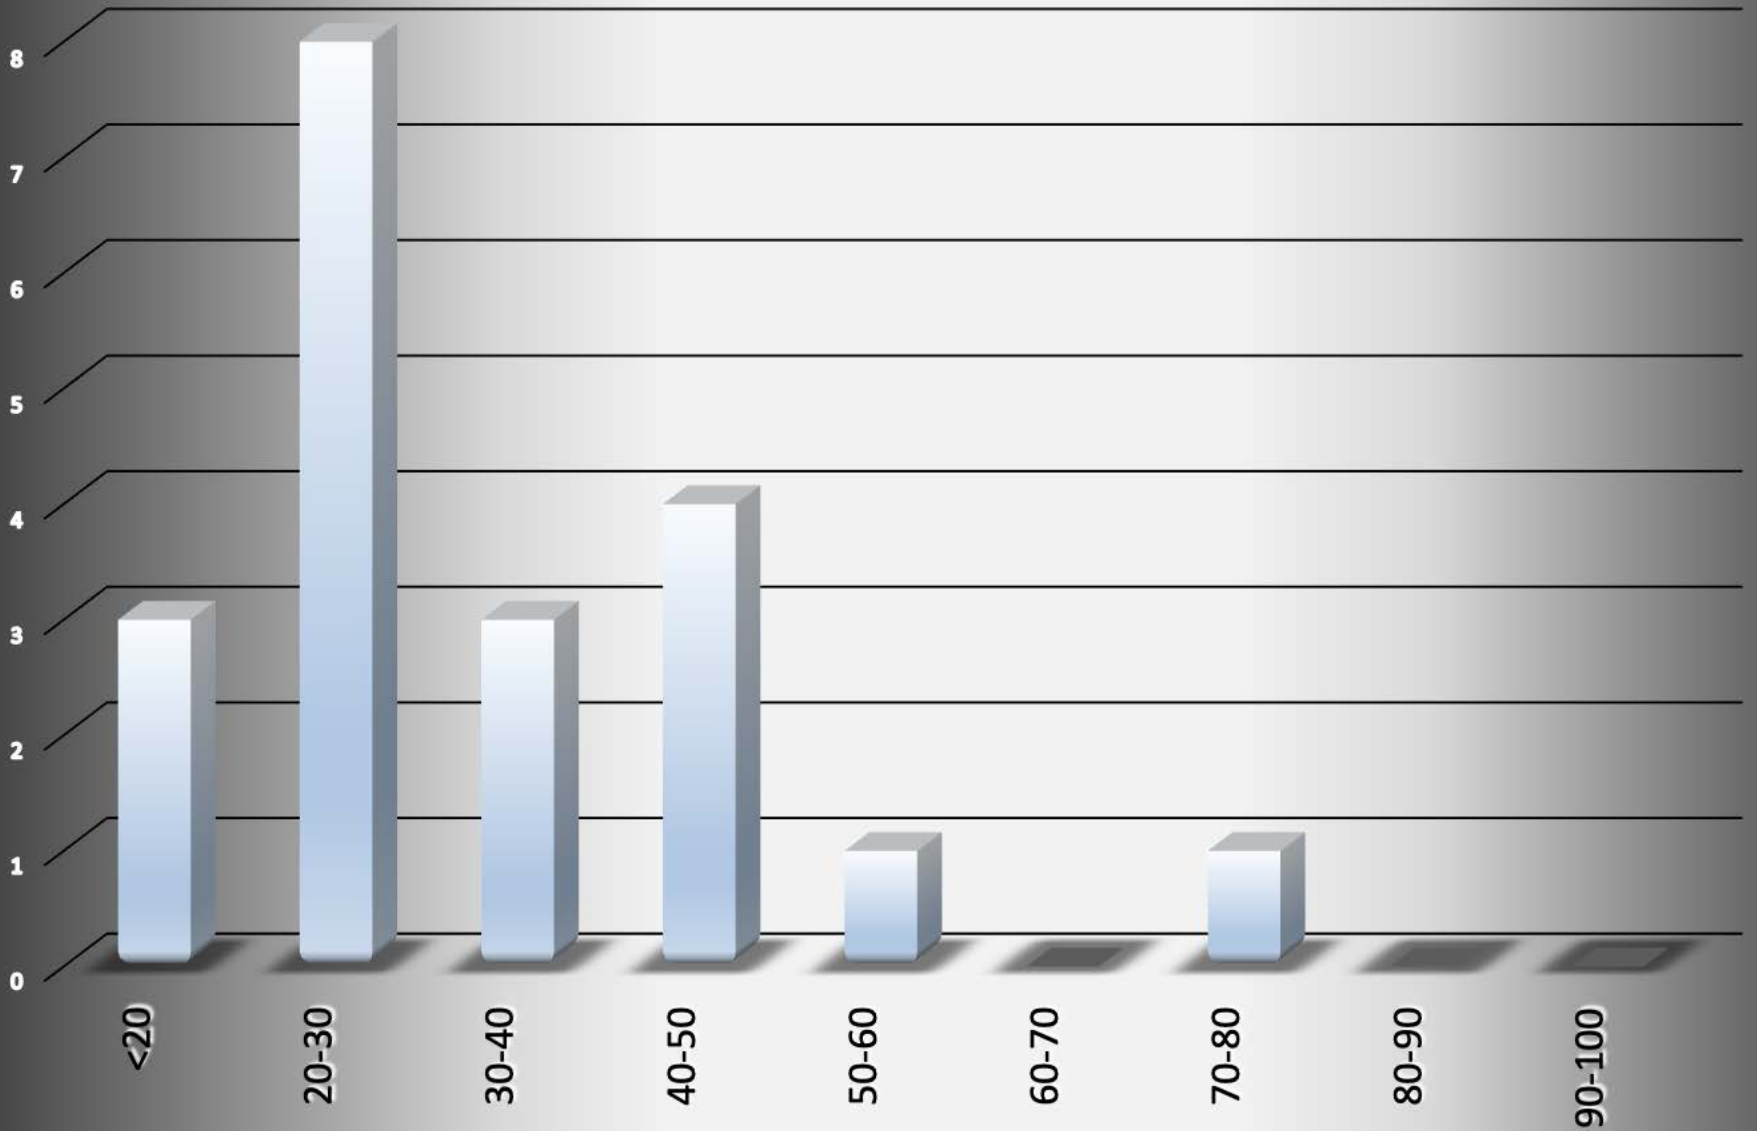

Butler_Township-2014 - 20 total incidents

Incident			Arrestee			Complainant		
Incident #	Date Reported	Time	Age	Race	Sex	Age	Race	Sex
14-000902	01/05/14	3:32 PM	28	W	M	25	W	F
14-003281	01/16/14	3:00 AM	19	W	M	51	W	M
14-005378	01/25/14	12:23 PM	19	W	M	Juv.	W	F
14-025005	04/19/14	9:01 PM	28	W	M	26	W	F
14-027567	04/30/14	5:12 PM	41	W	M	42	W	F
14-028447	05/04/14	8:12 PM	27	W	M	31	W	F
14-040932	06/24/14	11:52 PM	49	W	M	45	W	F
14-042262	06/30/14	5:00 PM	26	W	M	25	W	F
14-046449	07/18/14	9:19 AM	59	W	M	72	W	F
14-050543	08/05/01	3:49 PM	79	W	M	77	W	F
14-051090	08/08/14	12:57 AM	43	B	M	39	B	F
14-056020	08/29/14	8:16 PM	32	W	M	33	W	F
14-056079	08/30/14	12:50 AM	28	W	M	27	W	F
14-058817	09/11/14	1:26 PM	14	W	M	Juv.	W	F
14-063206	10/01/14	5:05 PM	33	W	F	Juv.	W	F
14-063709	10/03/14	10:22 PM	27	B	M	19	B	F
14-064945	10/09/14	11:59 AM	24	W	F	36	W	M
14-071349	11/06/14	11:13 PM	39	B	M	45	B	F
14-075991	11/29/14	5:56 PM	20	W	M	52	W	M
14-077656	12/08/14	12:19 AM	45	W	F	48	W	M

Butler_Township-2014

Arrests by hour of the day - 20 total

Butler_Township-2014

Arrests by Month - 20 total

Butler_Township-2014

Age of Arrestee

Butler_Township-2014

Age of Complainant