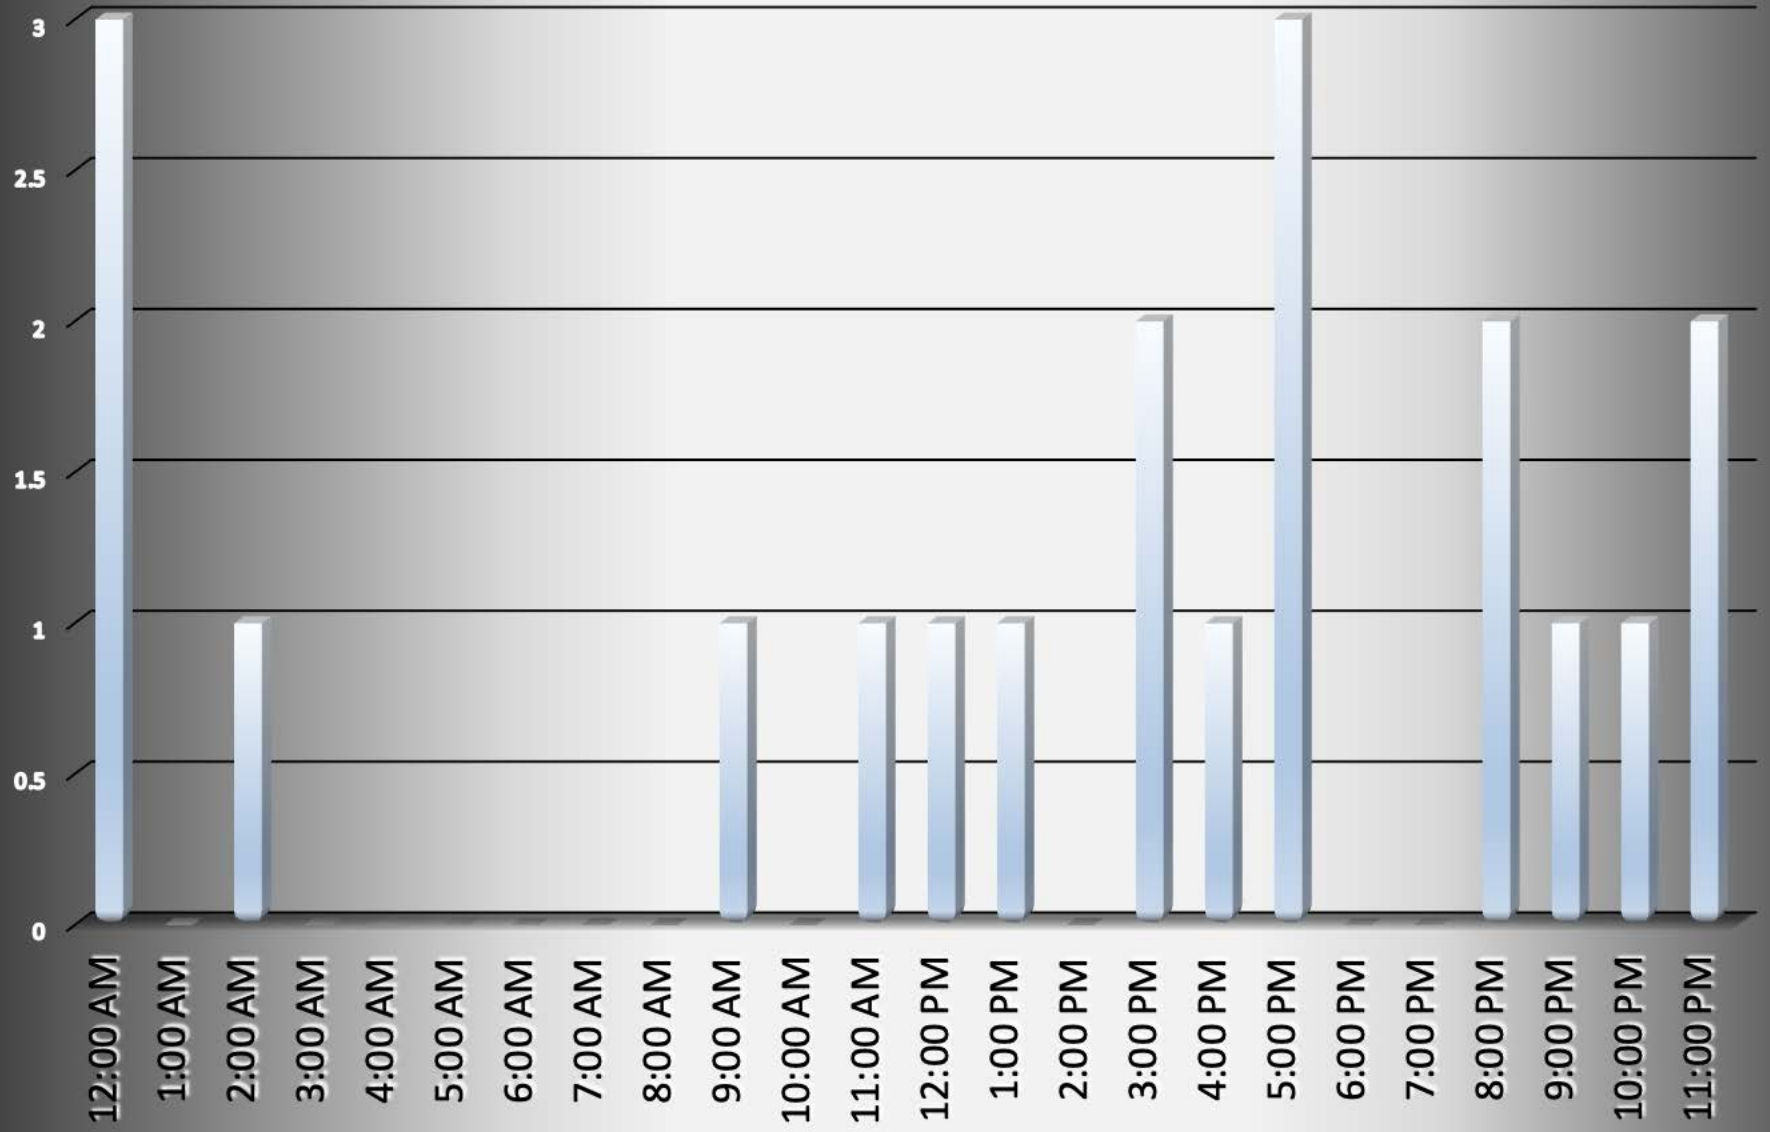

Butler_Township-2014 - 20 total incidents

Incident			Arrestee			Complainant		
Incident #	Date Reported	Time	Age	Race	Sex	Age	Race	Sex
14-000902	01/05/14	3:32 PM	28	W	M	25	W	F
14-003281	01/16/14	3:00 AM	19	W	M	51	W	M
14-005378	01/25/14	12:23 PM	19	W	M	Juv.	W	F
14-025005	04/19/14	9:01 PM	28	W	M	26	W	F
14-027567	04/30/14	5:12 PM	41	W	M	42	W	F
14-028447	05/04/14	8:12 PM	27	W	M	31	W	F
14-040932	06/24/14	11:52 PM	49	W	M	45	W	F
14-042262	06/30/14	5:00 PM	26	W	M	25	W	F
14-046449	07/18/14	9:19 AM	59	W	M	72	W	F
14-050543	08/05/01	3:49 PM	79	W	M	77	W	F
14-051090	08/08/14	12:57 AM	43	B	M	39	B	F
14-056020	08/29/14	8:16 PM	32	W	M	33	W	F
14-056079	08/30/14	12:50 AM	28	W	M	27	W	F
14-058817	09/11/14	1:26 PM	14	W	M	Juv.	W	F
14-063206	10/01/14	5:05 PM	33	W	F	Juv.	W	F
14-063709	10/03/14	10:22 PM	27	B	M	19	B	F
14-064945	10/09/14	11:59 AM	24	W	F	36	W	M
14-071349	11/06/14	11:13 PM	39	B	M	45	B	F
14-075991	11/29/14	5:56 PM	20	W	M	52	W	M
14-077656	12/08/14	12:19 AM	45	W	F	48	W	M

Butler_Township-2014

Arrests by hour of the day - 20 total

Butler_Township-2014

Arrests by Month - 20 total

Butler_Township-2014

Age of Arrestee

Butler_Township-2014

Age of Complainant

Butler_Township-2014
Arrestee/Complainant Sex - 20 total

Butler_Township-2014

Sex of Arrestees

Butler_Township-2014

Sex of Complainants