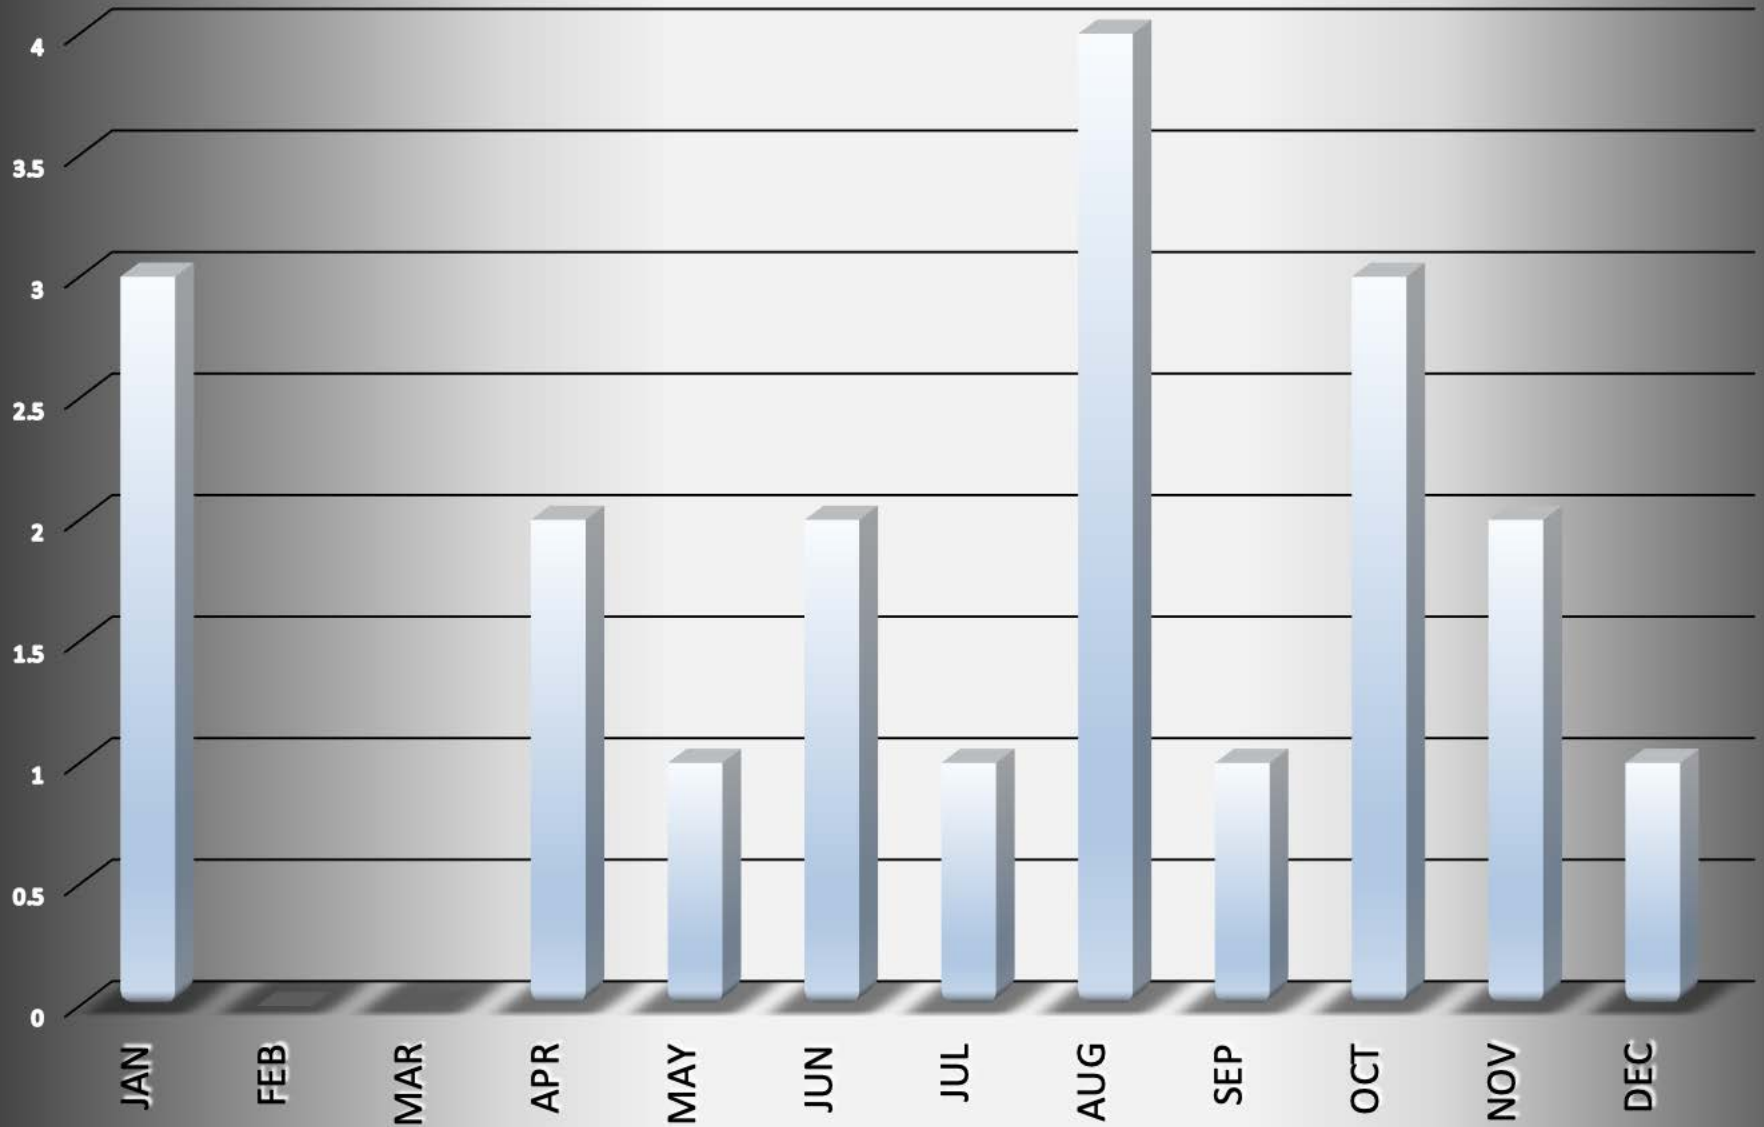

Butler_Township-2014 - 20 total incidents

Incident			Arrestee			Complainant		
Incident #	Date Reported	Time	Age	Race	Sex	Age	Race	Sex
14-000902	01/05/14	3:32 PM	28	W	M	25	W	F
14-003281	01/16/14	3:00 AM	19	W	M	51	W	M
14-005378	01/25/14	12:23 PM	19	W	M	Juv.	W	F
14-025005	04/19/14	9:01 PM	28	W	M	26	W	F
14-027567	04/30/14	5:12 PM	41	W	M	42	W	F
14-028447	05/04/14	8:12 PM	27	W	M	31	W	F
14-040932	06/24/14	11:52 PM	49	W	M	45	W	F
14-042262	06/30/14	5:00 PM	26	W	M	25	W	F
14-046449	07/18/14	9:19 AM	59	W	M	72	W	F
14-050543	08/05/01	3:49 PM	79	W	M	77	W	F
14-051090	08/08/14	12:57 AM	43	B	M	39	B	F
14-056020	08/29/14	8:16 PM	32	W	M	33	W	F
14-056079	08/30/14	12:50 AM	28	W	M	27	W	F
14-058817	09/11/14	1:26 PM	14	W	M	Juv.	W	F
14-063206	10/01/14	5:05 PM	33	W	F	Juv.	W	F
14-063709	10/03/14	10:22 PM	27	B	M	19	B	F
14-064945	10/09/14	11:59 AM	24	W	F	36	W	M
14-071349	11/06/14	11:13 PM	39	B	M	45	B	F
14-075991	11/29/14	5:56 PM	20	W	M	52	W	M
14-077656	12/08/14	12:19 AM	45	W	F	48	W	M

Butler_Township-2014

Arrests by hour of the day - 20 total

Butler_Township-2014

Arrests by Month - 20 total

Butler_Township-2014

Age of Arrestee

Butler_Township-2014

Age of Complainant

Butler_Township-2014
Arrestee/Complainant Sex - 20 total

Butler_Township-2014

Sex of Arrestees

Butler_Township-2014

Sex of Complainants