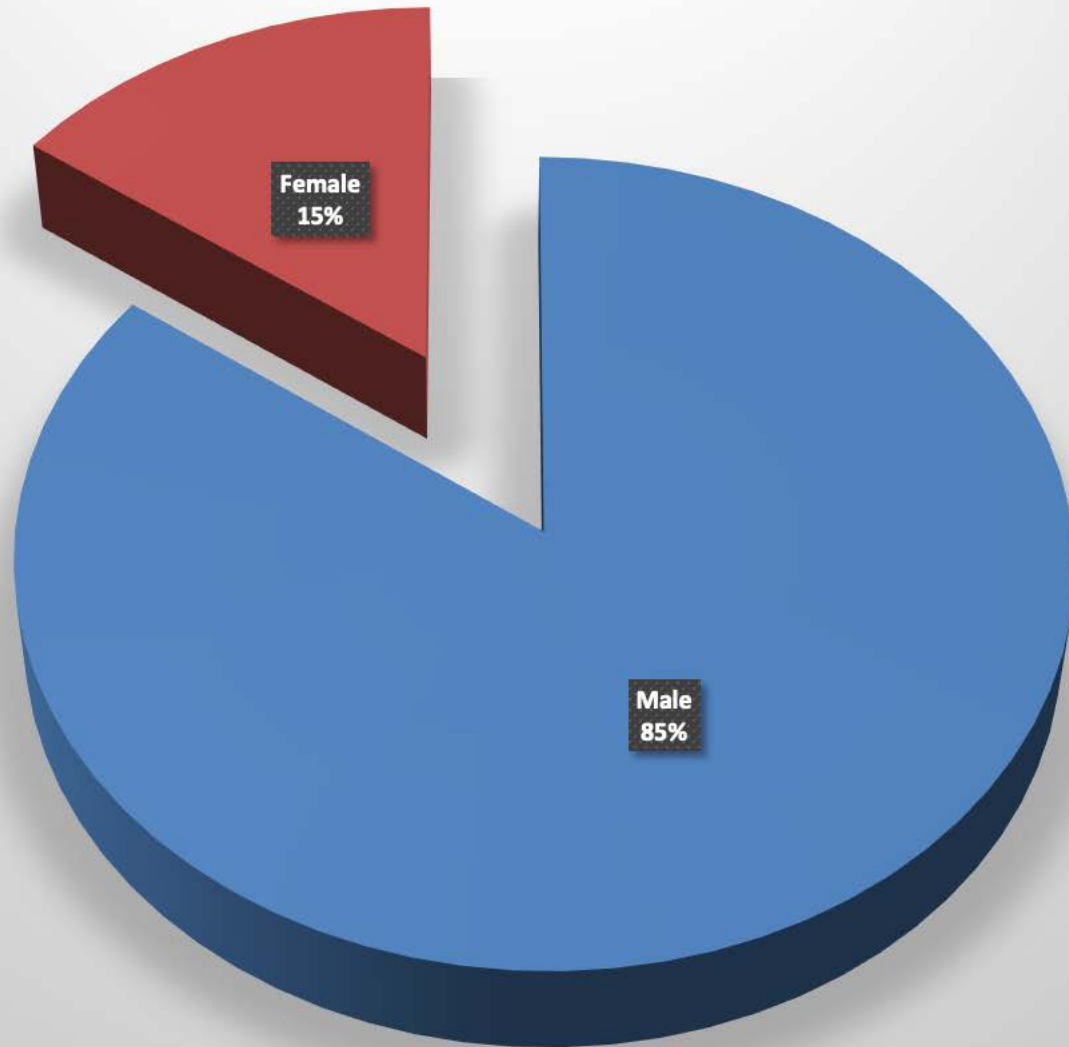

Butler_Township-2014 - 20 total incidents

Incident			Arrestee			Complainant		
Incident #	Date Reported	Time	Age	Race	Sex	Age	Race	Sex
14-000902	01/05/14	3:32 PM	28	W	M	25	W	F
14-003281	01/16/14	3:00 AM	19	W	M	51	W	M
14-005378	01/25/14	12:23 PM	19	W	M	Juv.	W	F
14-025005	04/19/14	9:01 PM	28	W	M	26	W	F
14-027567	04/30/14	5:12 PM	41	W	M	42	W	F
14-028447	05/04/14	8:12 PM	27	W	M	31	W	F
14-040932	06/24/14	11:52 PM	49	W	M	45	W	F
14-042262	06/30/14	5:00 PM	26	W	M	25	W	F
14-046449	07/18/14	9:19 AM	59	W	M	72	W	F
14-050543	08/05/01	3:49 PM	79	W	M	77	W	F
14-051090	08/08/14	12:57 AM	43	B	M	39	B	F
14-056020	08/29/14	8:16 PM	32	W	M	33	W	F
14-056079	08/30/14	12:50 AM	28	W	M	27	W	F
14-058817	09/11/14	1:26 PM	14	W	M	Juv.	W	F
14-063206	10/01/14	5:05 PM	33	W	F	Juv.	W	F
14-063709	10/03/14	10:22 PM	27	B	M	19	B	F
14-064945	10/09/14	11:59 AM	24	W	F	36	W	M
14-071349	11/06/14	11:13 PM	39	B	M	45	B	F
14-075991	11/29/14	5:56 PM	20	W	M	52	W	M
14-077656	12/08/14	12:19 AM	45	W	F	48	W	M

Butler_Township-2014

Arrests by hour of the day - 20 total

Butler_Township-2014

Arrests by Month - 20 total

Butler_Township-2014

Age of Arrestee

Butler_Township-2014

Age of Complainant

Butler_Township-2014
Arrestee/Complainant Sex - 20 total

Butler_Township-2014

Sex of Arrestees

Butler_Township-2014

Sex of Complainants