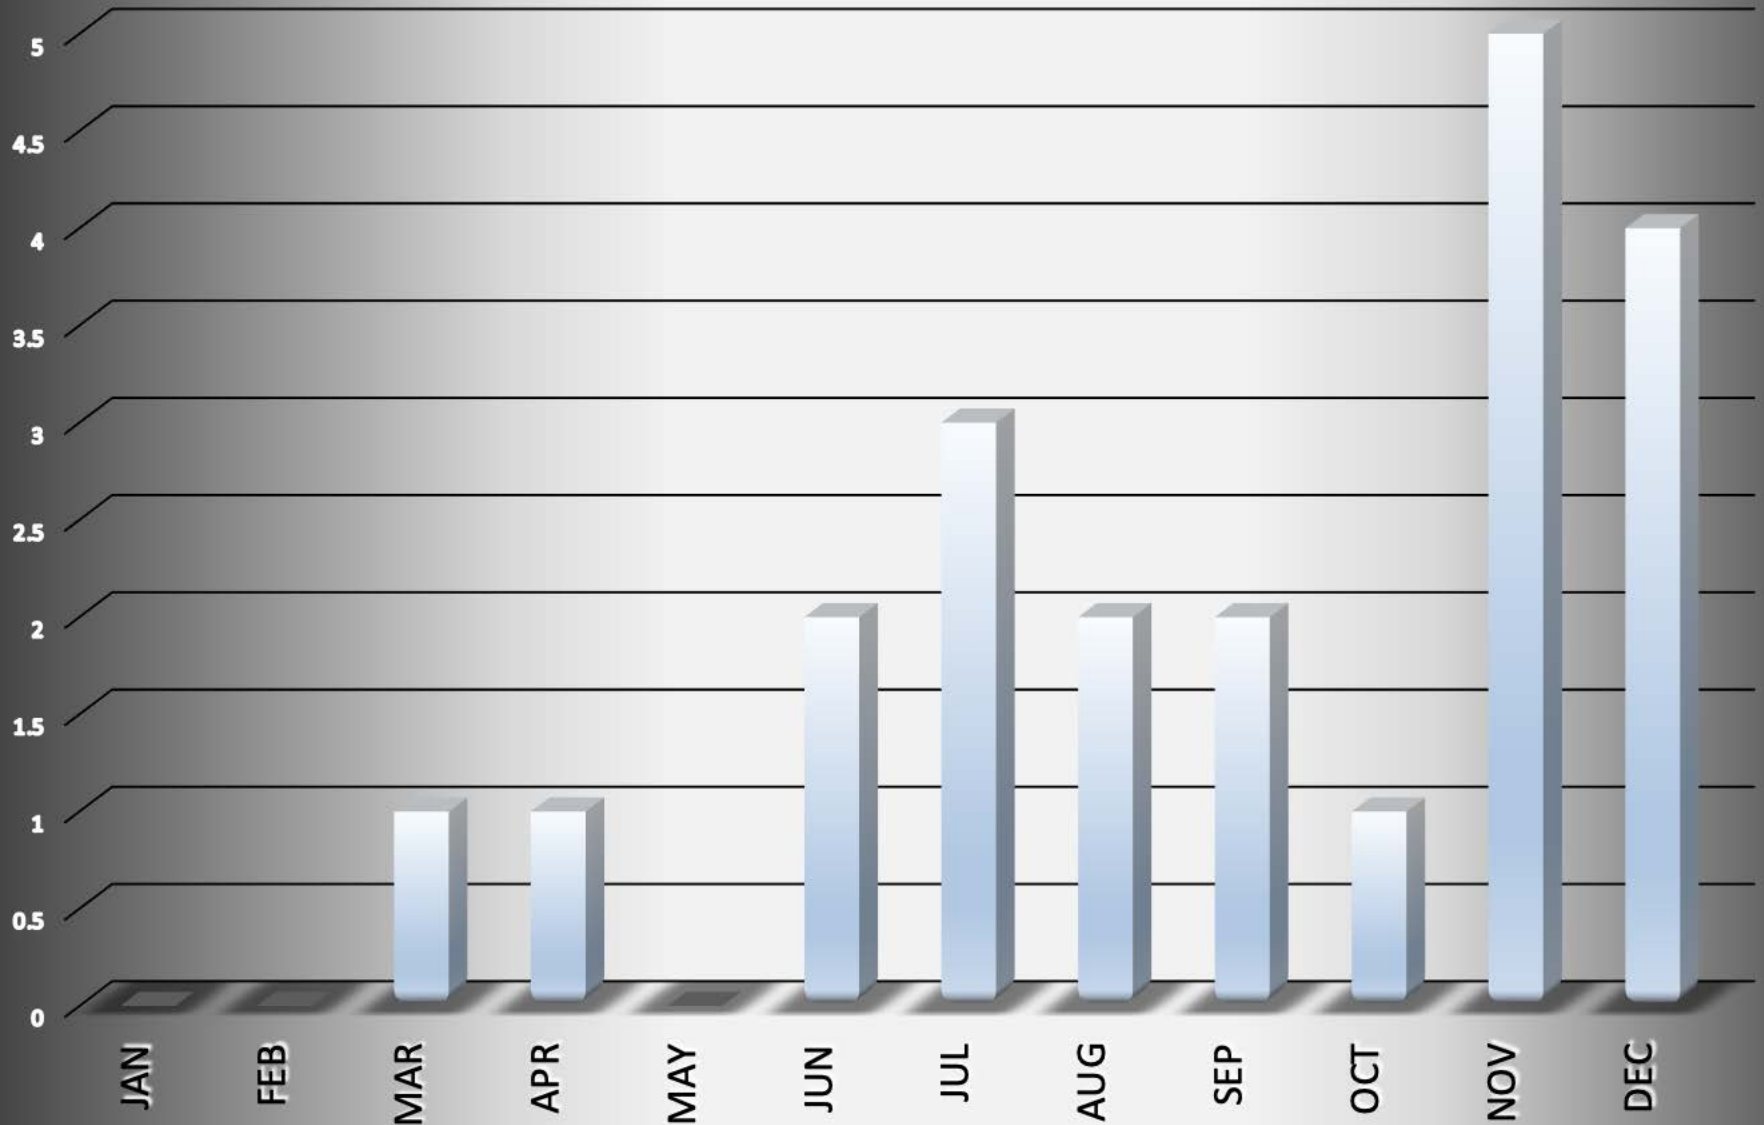

Butler Township-2013 - 21 total incidents

Incident			Arrestee			Complainant			Arrestee
Incident #	Date Reported	Time	Age	Race	Sex	Age	Race	Sex	Marital Status
13-016778	03/24/13	2:16 AM	28	B	M	19	W	F	S
13-024007	04/25/13	10:20 PM	32	B	M	35	W	F	M
13-035256	06/14/13	9:44 PM	41	W	M	51	W	F	M
13-036851	06/22/13	1:33 AM	27	W	M	27	W	F	S
13-040221	07/07/13	1:47 AM	27	W	M	27	W	F	S
13-043607	07/21/13	8:54 PM	51	W	M	51	W	F	D
13-045480	07/30/13	2:22 PM	10	W	F	30	W	F	S
13-047955	08/10/13	7:34 PM	28	W	M	31	W	M	S
13-048864	08/15/13	1:47 AM	35	W	M	36	W	F	M
13-054122	09/06/13	9:21 PM	37	W	M	31	W	M	S
13-055621	09/13/13	11:24 PM	34	W	M	32	W	F	S
13-063777	10/19/13	11:34 PM	51	W	M	37	W	F	S
13-068311	11/07/13	11:58 PM	31	W	M	29	W	F	S
13-070385	11/17/13	12:47 AM	43	W	M	44	W	F	S
13-070949	11/19/14	10:40 PM	29	B	M	26	W	F	S
13-071600	11/19/13	9:53 PM	18	W	M	52	W	M	S
13-071910	11/24/13	9:49 AM	41	W	M	44	W	F	S
13-076190	12/13/13	10:40 PM	38	W	M	35	W	F	M
13-077729	12/20/13	8:08 PM	28	W	M	29	W	F	M
13-079164	12/27/13	1:19 PM	15	B	F	MINOR	W	F	S
13-079213	12/27/13	5:21 PM	50	W	M	50	W	F	M

Butler_Township-2013

Arrests by hour of the day - 21 total

Butler_Township-2013

Arrests by Month - 21 total

Butler_Township-2013

Age of Arrestee

Butler_Township-2013

Age of Complainant

Butler_Township-2013
Arrestee/Complainant Sex - 21 total

Butler_Township-2013

Sex of Arrestees

Butler_Township-2013

Sex of Complainants