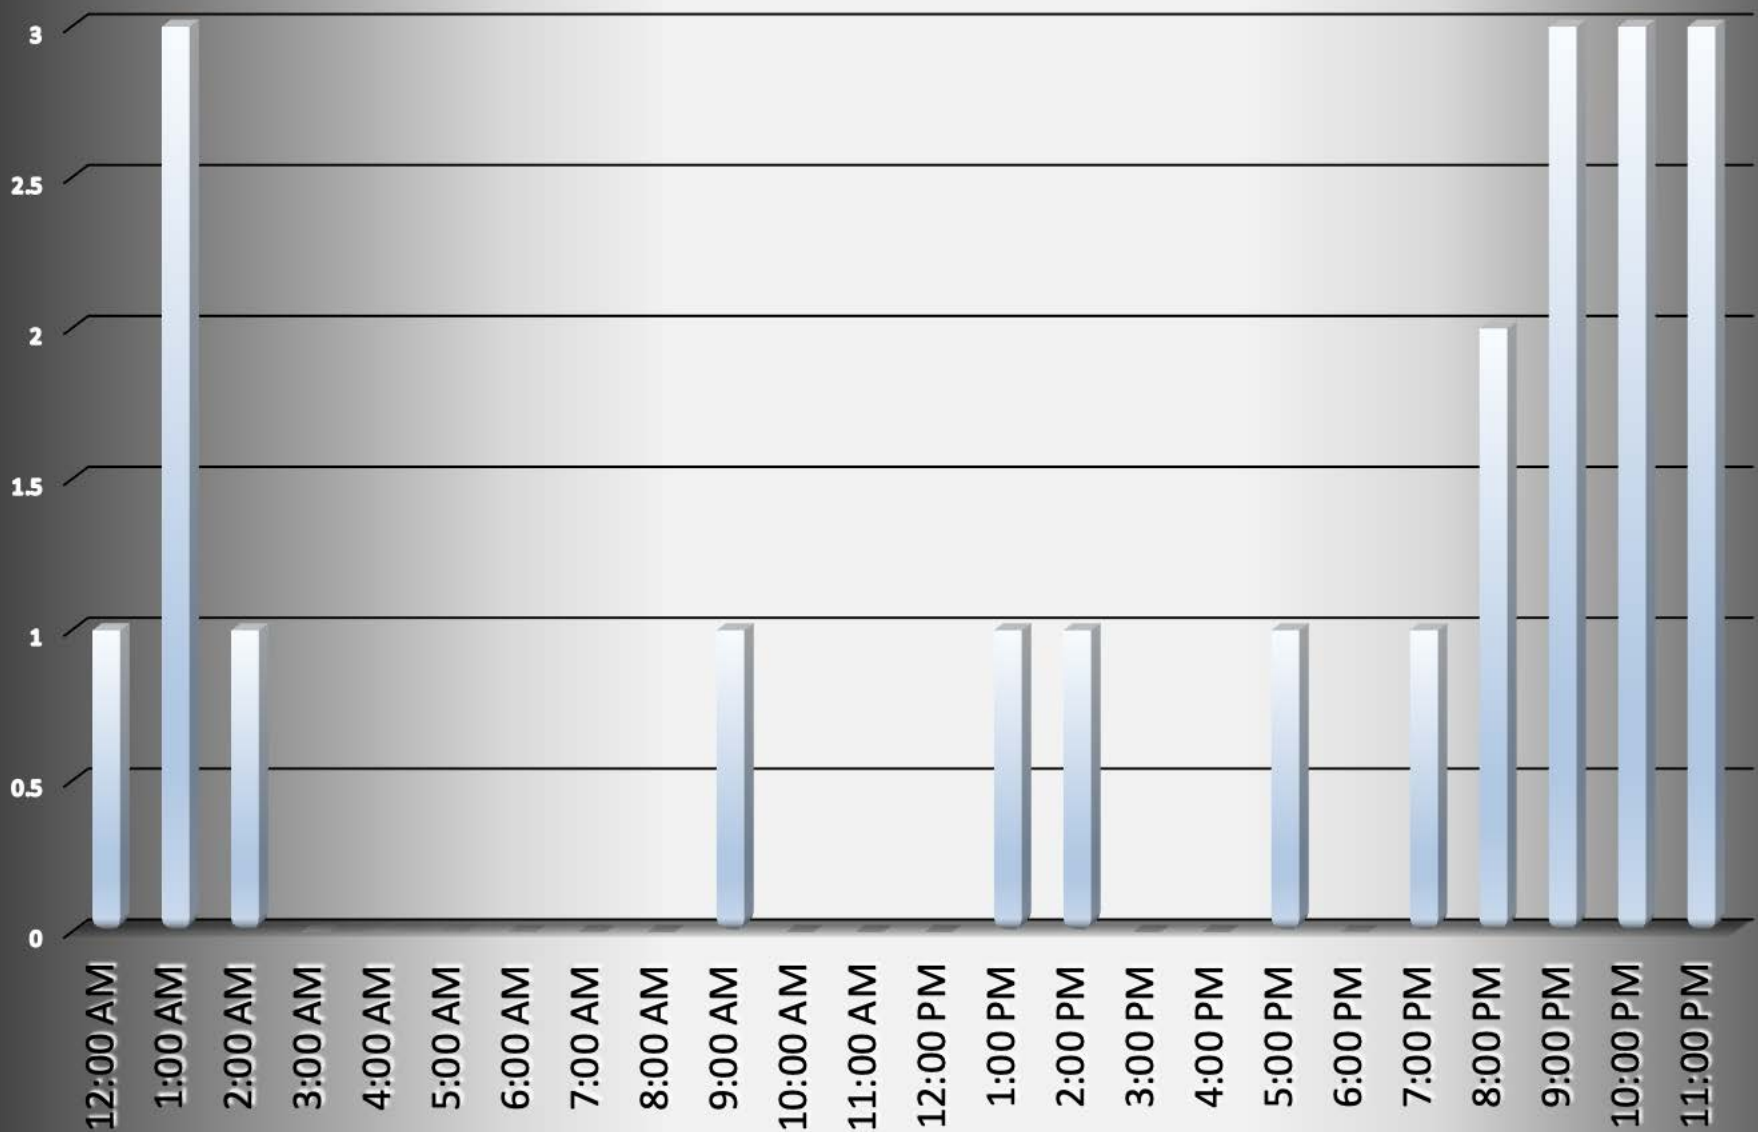

Butler Township-2013 - 21 total incidents

Incident			Arrestee			Complainant			Arrestee
Incident #	Date Reported	Time	Age	Race	Sex	Age	Race	Sex	Marital Status
13-016778	03/24/13	2:16 AM	28	B	M	19	W	F	S
13-024007	04/25/13	10:20 PM	32	B	M	35	W	F	M
13-035256	06/14/13	9:44 PM	41	W	M	51	W	F	M
13-036851	06/22/13	1:33 AM	27	W	M	27	W	F	S
13-040221	07/07/13	1:47 AM	27	W	M	27	W	F	S
13-043607	07/21/13	8:54 PM	51	W	M	51	W	F	D
13-045480	07/30/13	2:22 PM	10	W	F	30	W	F	S
13-047955	08/10/13	7:34 PM	28	W	M	31	W	M	S
13-048864	08/15/13	1:47 AM	35	W	M	36	W	F	M
13-054122	09/06/13	9:21 PM	37	W	M	31	W	M	S
13-055621	09/13/13	11:24 PM	34	W	M	32	W	F	S
13-063777	10/19/13	11:34 PM	51	W	M	37	W	F	S
13-068311	11/07/13	11:58 PM	31	W	M	29	W	F	S
13-070385	11/17/13	12:47 AM	43	W	M	44	W	F	S
13-070949	11/19/14	10:40 PM	29	B	M	26	W	F	S
13-071600	11/19/13	9:53 PM	18	W	M	52	W	M	S
13-071910	11/24/13	9:49 AM	41	W	M	44	W	F	S
13-076190	12/13/13	10:40 PM	38	W	M	35	W	F	M
13-077729	12/20/13	8:08 PM	28	W	M	29	W	F	M
13-079164	12/27/13	1:19 PM	15	B	F	MINOR	W	F	S
13-079213	12/27/13	5:21 PM	50	W	M	50	W	F	M

Butler_Township-2013

Arrests by hour of the day - 21 total

Butler_Township-2013

Arrests by Month - 21 total

Butler_Township-2013

Age of Arrestee

Butler_Township-2013

Age of Complainant

Butler_Township-2013
Arrestee/Complainant Sex - 21 total

Butler_Township-2013

Sex of Arrestees

Butler_Township-2013

Sex of Complainants