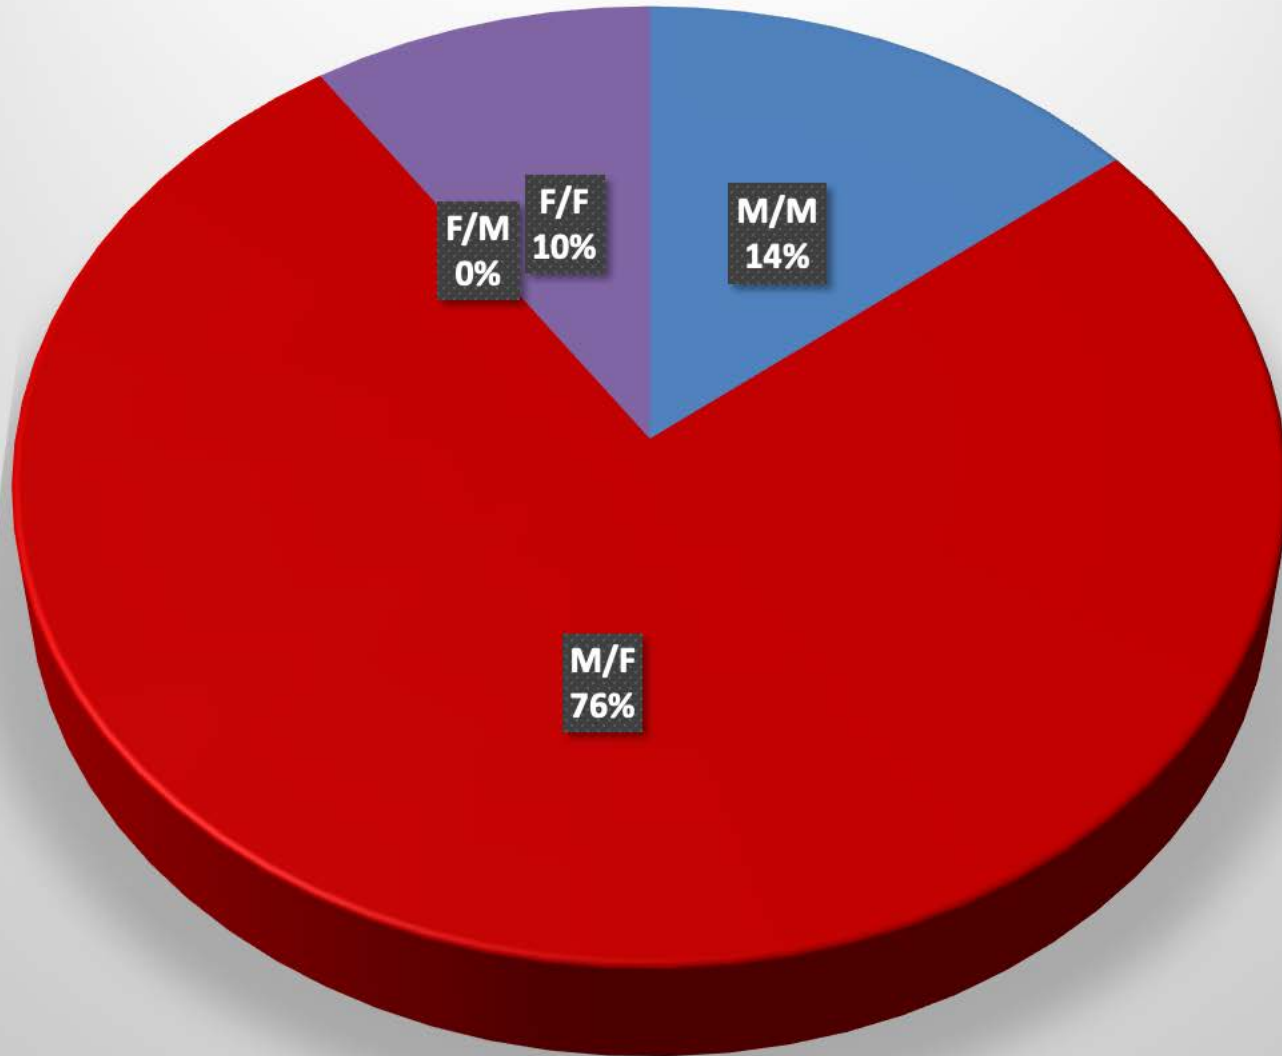

Butler Township-2013 - 21 total incidents

Incident			Arrestee			Complainant			Arrestee
Incident #	Date Reported	Time	Age	Race	Sex	Age	Race	Sex	Marital Status
13-016778	03/24/13	2:16 AM	28	B	M	19	W	F	S
13-024007	04/25/13	10:20 PM	32	B	M	35	W	F	M
13-035256	06/14/13	9:44 PM	41	W	M	51	W	F	M
13-036851	06/22/13	1:33 AM	27	W	M	27	W	F	S
13-040221	07/07/13	1:47 AM	27	W	M	27	W	F	S
13-043607	07/21/13	8:54 PM	51	W	M	51	W	F	D
13-045480	07/30/13	2:22 PM	10	W	F	30	W	F	S
13-047955	08/10/13	7:34 PM	28	W	M	31	W	M	S
13-048864	08/15/13	1:47 AM	35	W	M	36	W	F	M
13-054122	09/06/13	9:21 PM	37	W	M	31	W	M	S
13-055621	09/13/13	11:24 PM	34	W	M	32	W	F	S
13-063777	10/19/13	11:34 PM	51	W	M	37	W	F	S
13-068311	11/07/13	11:58 PM	31	W	M	29	W	F	S
13-070385	11/17/13	12:47 AM	43	W	M	44	W	F	S
13-070949	11/19/14	10:40 PM	29	B	M	26	W	F	S
13-071600	11/19/13	9:53 PM	18	W	M	52	W	M	S
13-071910	11/24/13	9:49 AM	41	W	M	44	W	F	S
13-076190	12/13/13	10:40 PM	38	W	M	35	W	F	M
13-077729	12/20/13	8:08 PM	28	W	M	29	W	F	M
13-079164	12/27/13	1:19 PM	15	B	F	MINOR	W	F	S
13-079213	12/27/13	5:21 PM	50	W	M	50	W	F	M

Butler_Township-2013

Arrests by hour of the day - 21 total

Butler_Township-2013

Arrests by Month - 21 total

Butler_Township-2013

Age of Arrestee

Butler_Township-2013

Age of Complainant

Butler_Township-2013
Arrestee/Complainant Sex - 21 total

Butler_Township-2013

Sex of Arrestees

Butler_Township-2013

Sex of Complainants