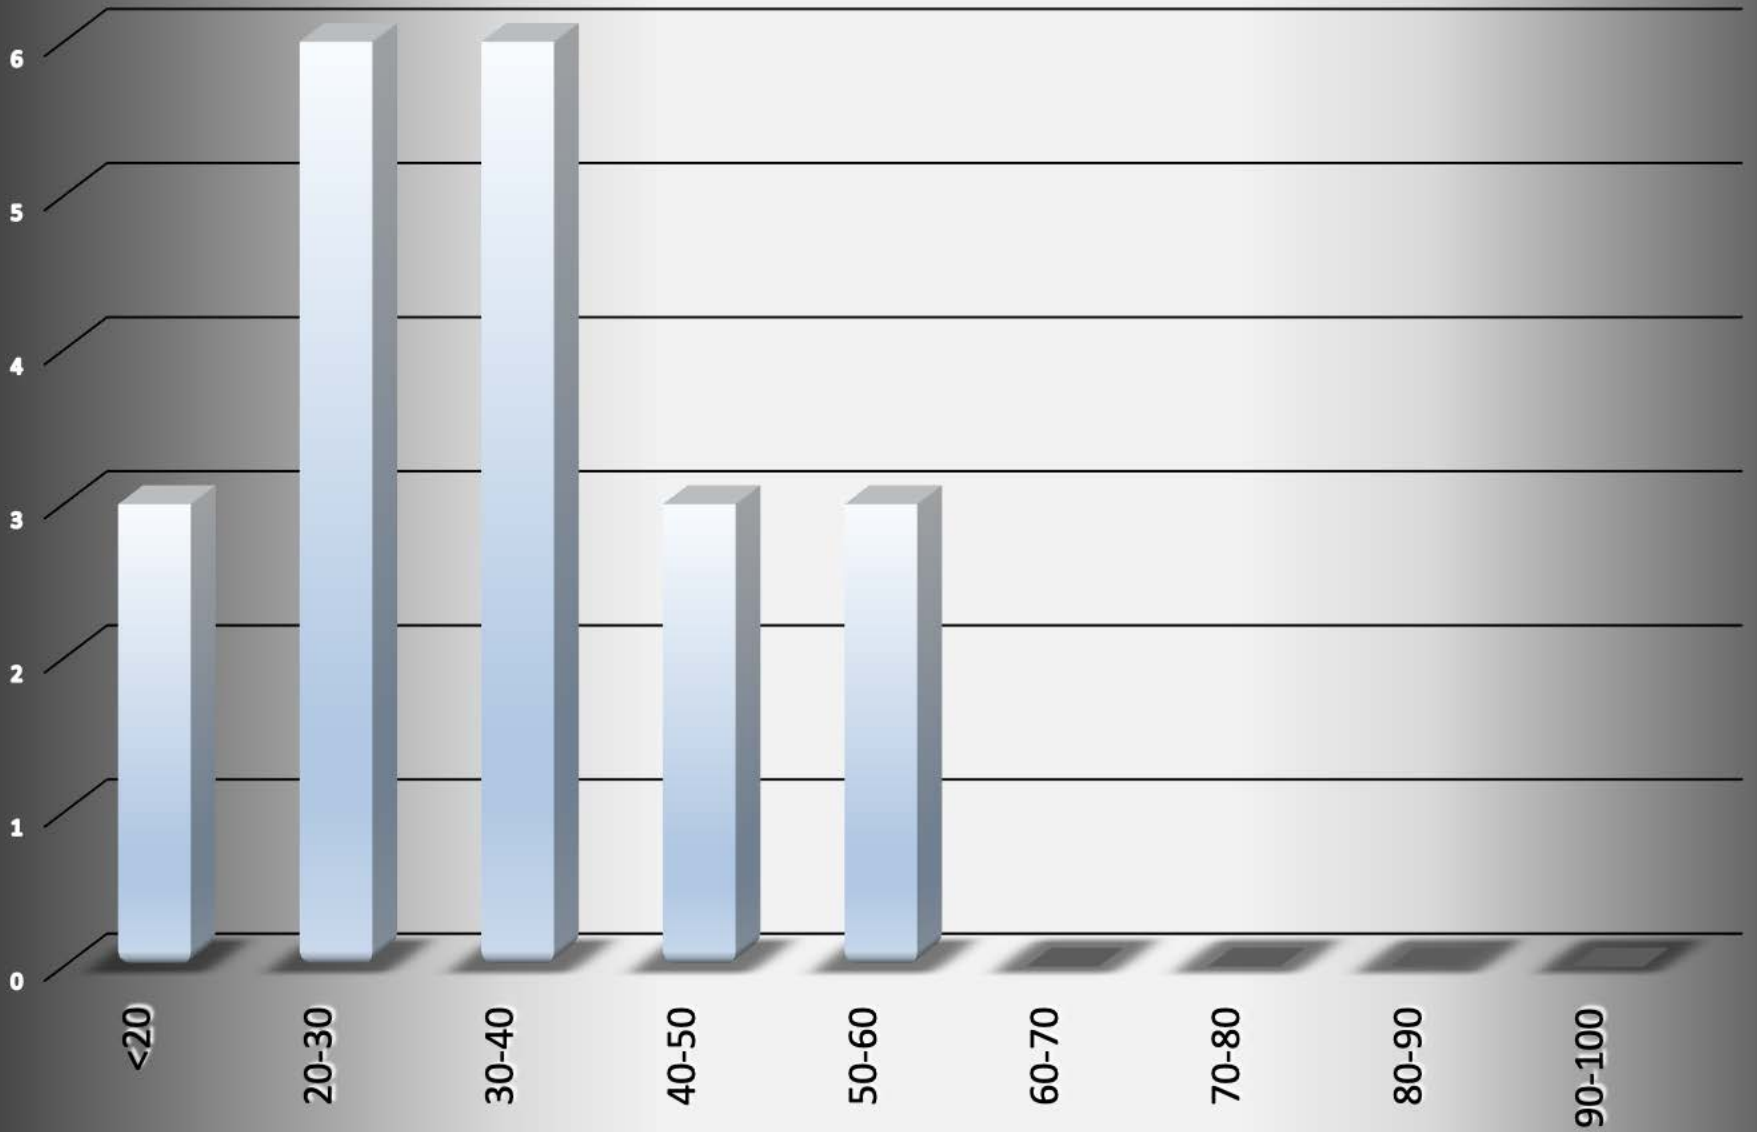

Butler Township-2013 - 21 total incidents

Incident			Arrestee			Complainant			Arrestee
Incident #	Date Reported	Time	Age	Race	Sex	Age	Race	Sex	Marital Status
13-016778	03/24/13	2:16 AM	28	B	M	19	W	F	S
13-024007	04/25/13	10:20 PM	32	B	M	35	W	F	M
13-035256	06/14/13	9:44 PM	41	W	M	51	W	F	M
13-036851	06/22/13	1:33 AM	27	W	M	27	W	F	S
13-040221	07/07/13	1:47 AM	27	W	M	27	W	F	S
13-043607	07/21/13	8:54 PM	51	W	M	51	W	F	D
13-045480	07/30/13	2:22 PM	10	W	F	30	W	F	S
13-047955	08/10/13	7:34 PM	28	W	M	31	W	M	S
13-048864	08/15/13	1:47 AM	35	W	M	36	W	F	M
13-054122	09/06/13	9:21 PM	37	W	M	31	W	M	S
13-055621	09/13/13	11:24 PM	34	W	M	32	W	F	S
13-063777	10/19/13	11:34 PM	51	W	M	37	W	F	S
13-068311	11/07/13	11:58 PM	31	W	M	29	W	F	S
13-070385	11/17/13	12:47 AM	43	W	M	44	W	F	S
13-070949	11/19/14	10:40 PM	29	B	M	26	W	F	S
13-071600	11/19/13	9:53 PM	18	W	M	52	W	M	S
13-071910	11/24/13	9:49 AM	41	W	M	44	W	F	S
13-076190	12/13/13	10:40 PM	38	W	M	35	W	F	M
13-077729	12/20/13	8:08 PM	28	W	M	29	W	F	M
13-079164	12/27/13	1:19 PM	15	B	F	MINOR	W	F	S
13-079213	12/27/13	5:21 PM	50	W	M	50	W	F	M

Butler_Township-2013

Arrests by hour of the day - 21 total

Butler_Township-2013

Arrests by Month - 21 total

Butler_Township-2013

Age of Arrestee

Butler_Township-2013

Age of Complainant