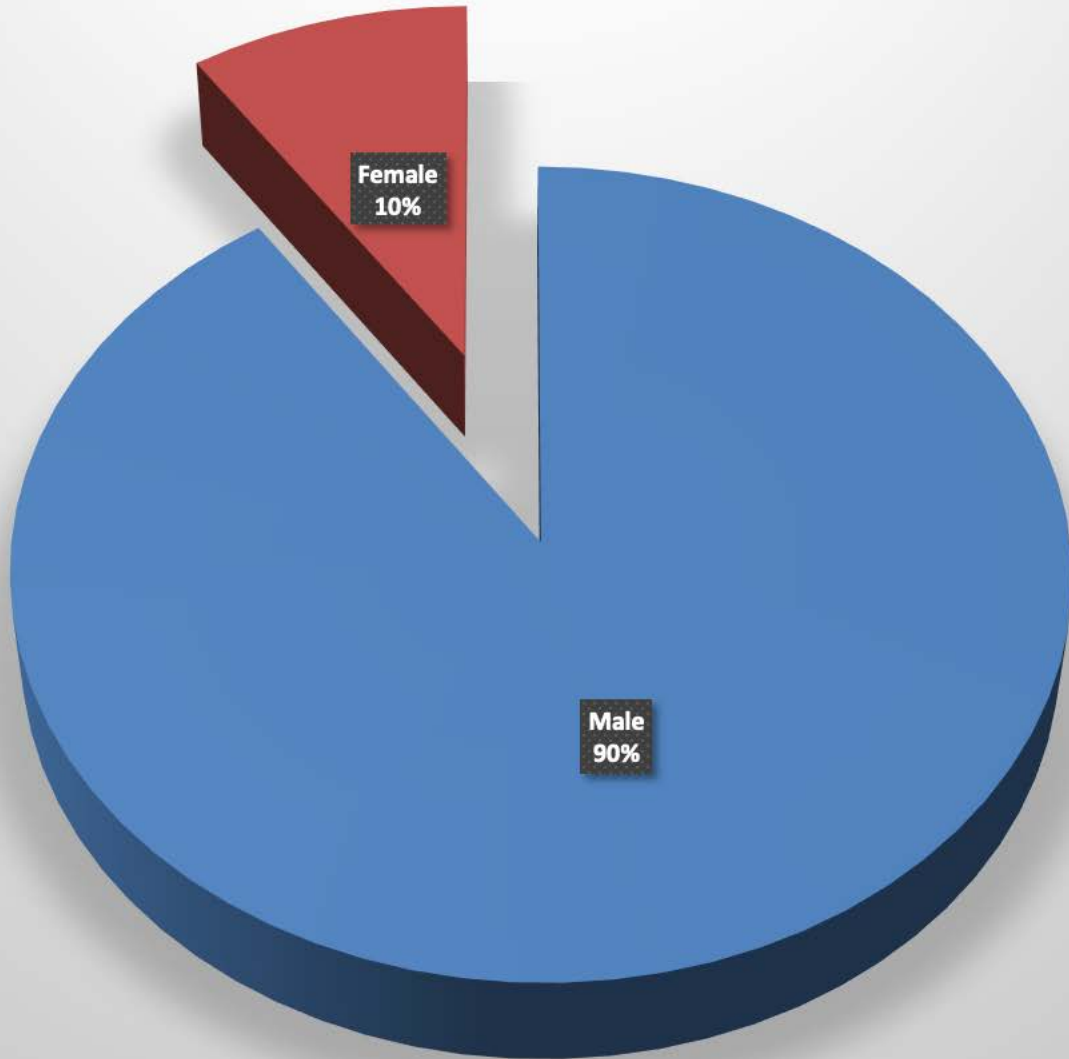

Butler_Township-2013

Sex of Arrestees