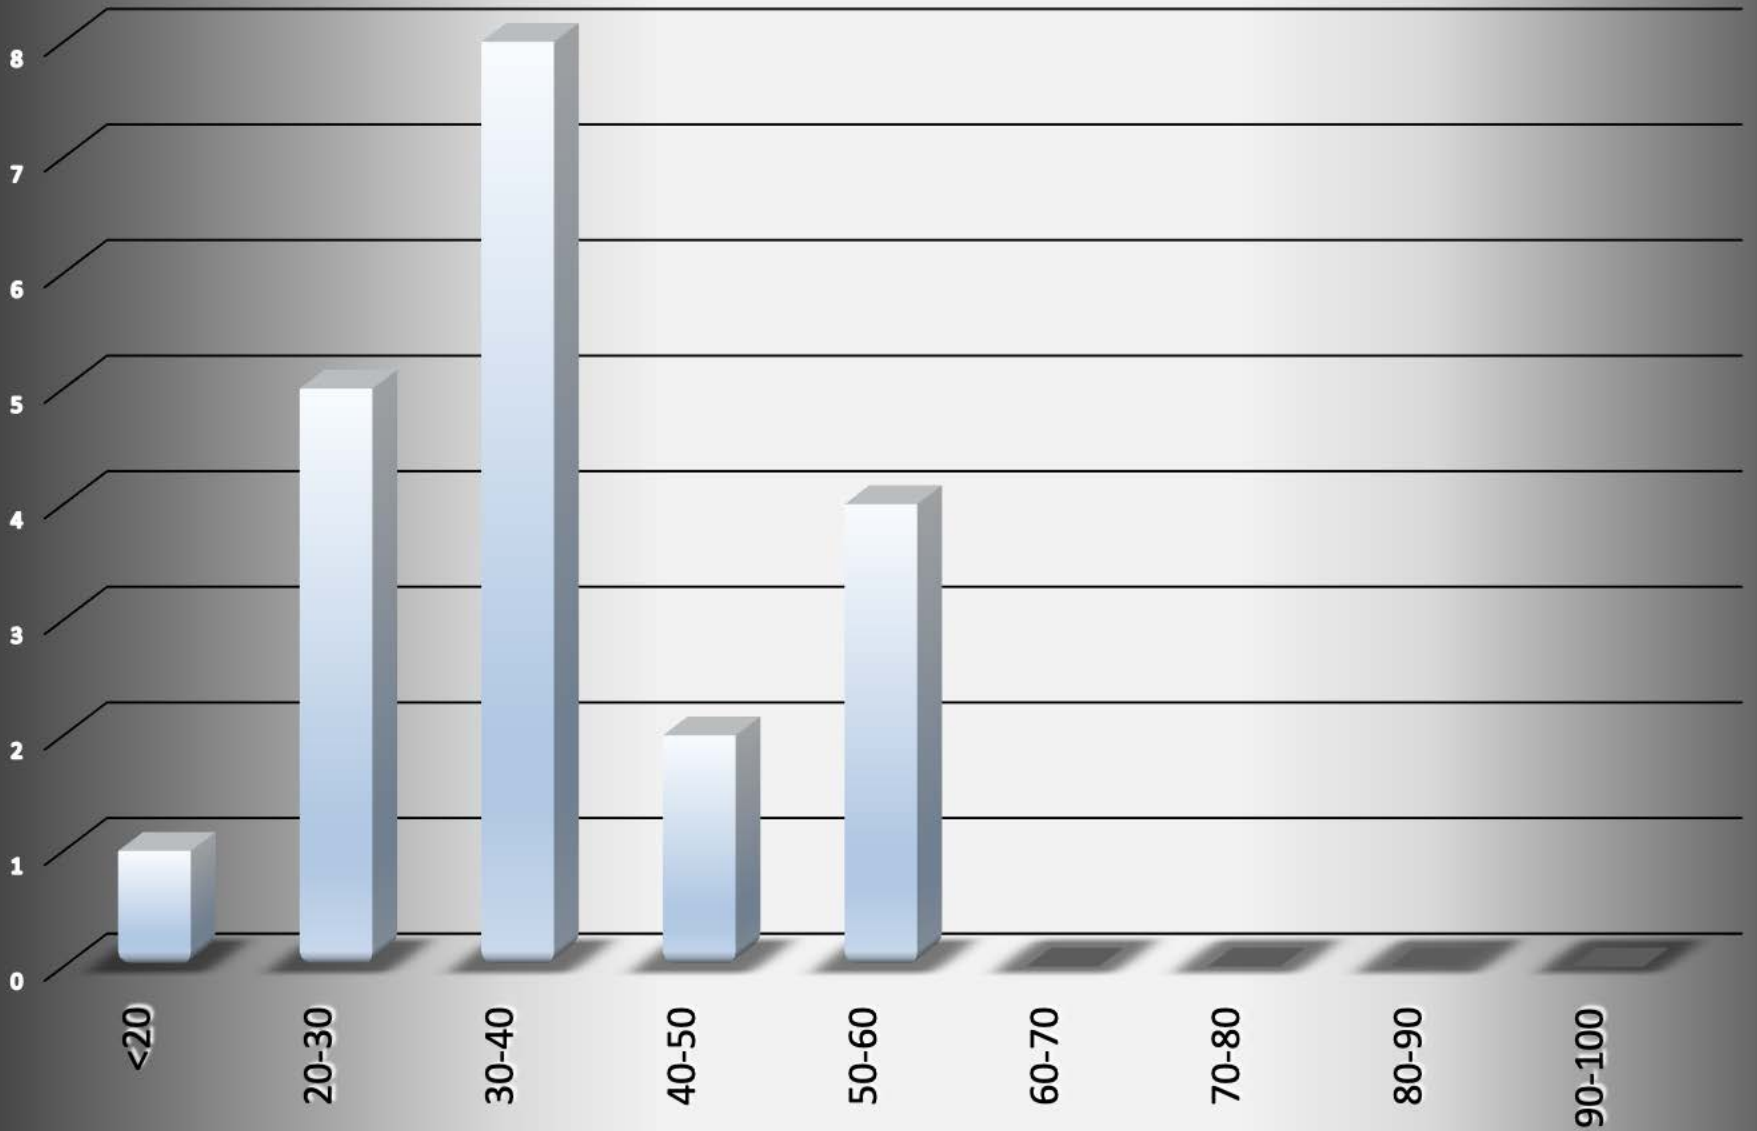

Butler Township-2013 - 21 total incidents

Incident			Arrestee			Complainant			Arrestee
Incident #	Date Reported	Time	Age	Race	Sex	Age	Race	Sex	Marital Status
13-016778	03/24/13	2:16 AM	28	B	M	19	W	F	S
13-024007	04/25/13	10:20 PM	32	B	M	35	W	F	M
13-035256	06/14/13	9:44 PM	41	W	M	51	W	F	M
13-036851	06/22/13	1:33 AM	27	W	M	27	W	F	S
13-040221	07/07/13	1:47 AM	27	W	M	27	W	F	S
13-043607	07/21/13	8:54 PM	51	W	M	51	W	F	D
13-045480	07/30/13	2:22 PM	10	W	F	30	W	F	S
13-047955	08/10/13	7:34 PM	28	W	M	31	W	M	S
13-048864	08/15/13	1:47 AM	35	W	M	36	W	F	M
13-054122	09/06/13	9:21 PM	37	W	M	31	W	M	S
13-055621	09/13/13	11:24 PM	34	W	M	32	W	F	S
13-063777	10/19/13	11:34 PM	51	W	M	37	W	F	S
13-068311	11/07/13	11:58 PM	31	W	M	29	W	F	S
13-070385	11/17/13	12:47 AM	43	W	M	44	W	F	S
13-070949	11/19/14	10:40 PM	29	B	M	26	W	F	S
13-071600	11/19/13	9:53 PM	18	W	M	52	W	M	S
13-071910	11/24/13	9:49 AM	41	W	M	44	W	F	S
13-076190	12/13/13	10:40 PM	38	W	M	35	W	F	M
13-077729	12/20/13	8:08 PM	28	W	M	29	W	F	M
13-079164	12/27/13	1:19 PM	15	B	F	MINOR	W	F	S
13-079213	12/27/13	5:21 PM	50	W	M	50	W	F	M

Butler_Township-2013

Arrests by hour of the day - 21 total

Butler_Township-2013

Arrests by Month - 21 total

Butler_Township-2013

Age of Arrestee

Butler_Township-2013

Age of Complainant