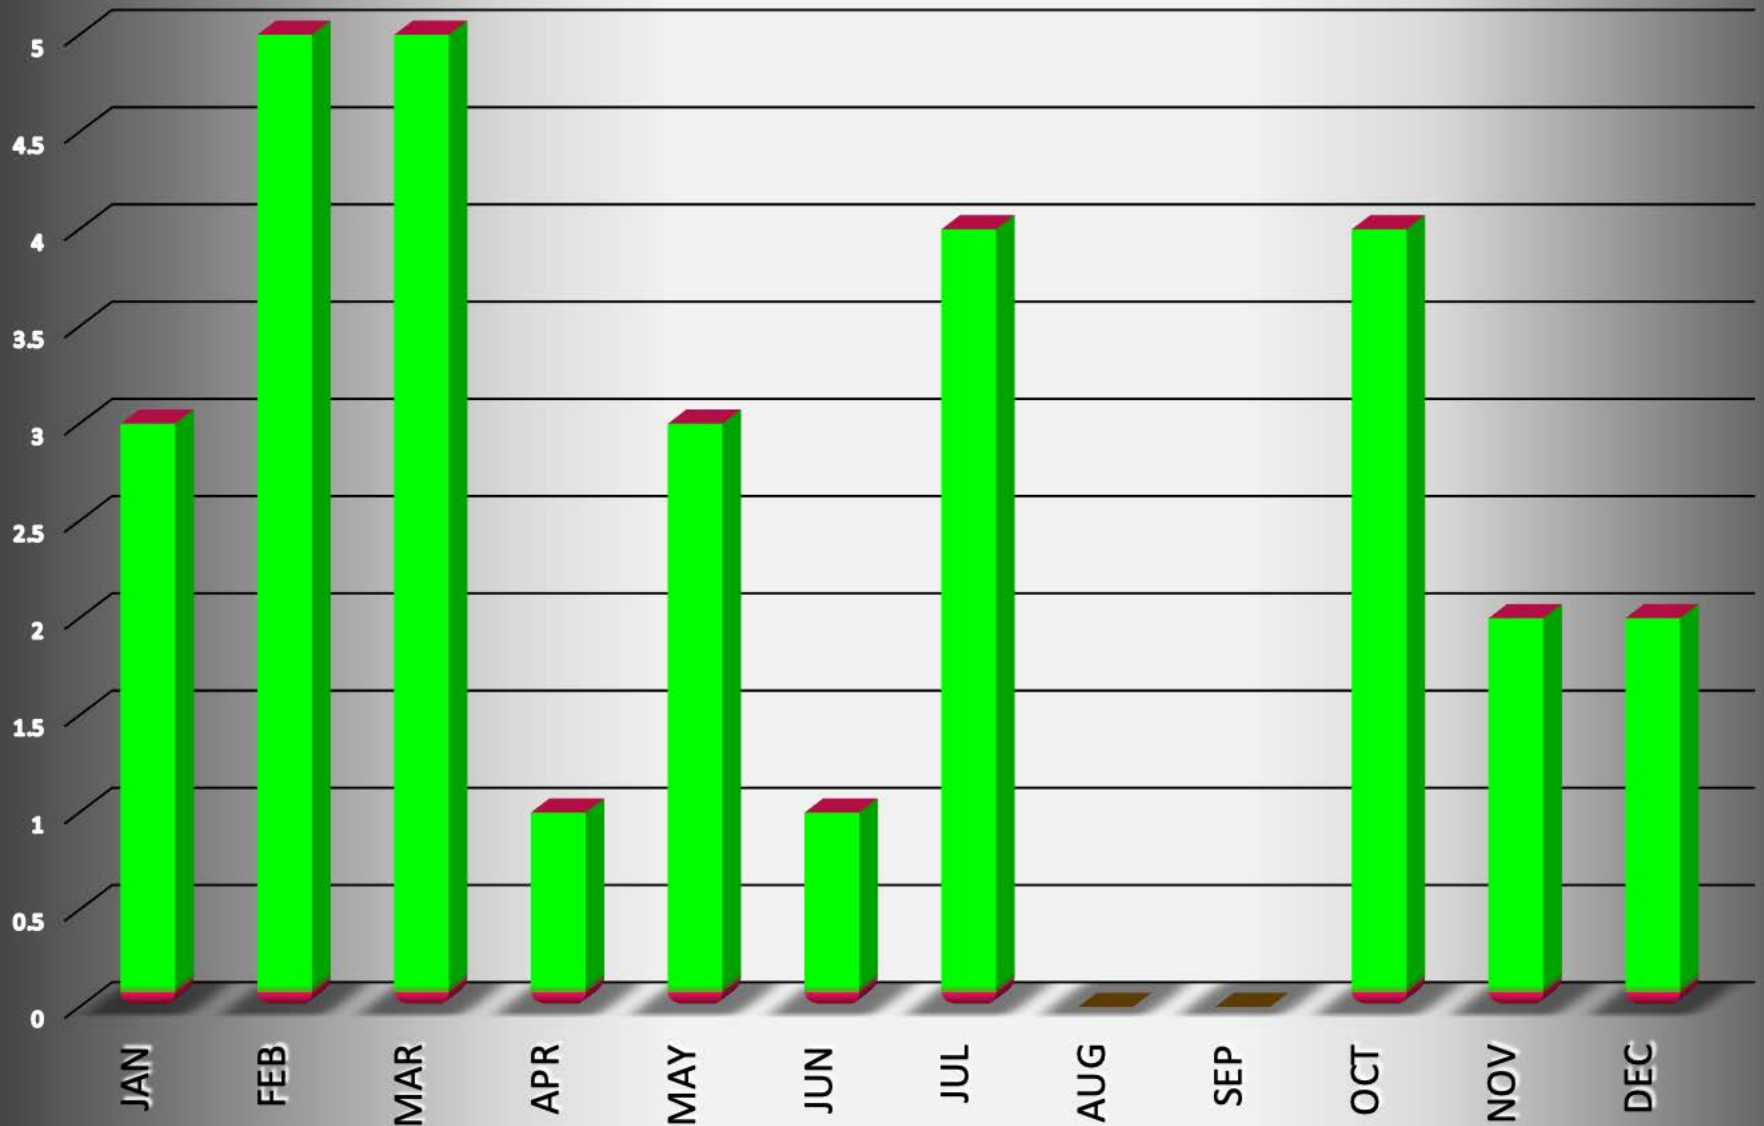

Butler_Township-2011

Incident			Arrestee			Complainant		
Incident #	Date Reported	Time	Age	Race	Sex	Age	Race	Sex
11-018-307	January 18, 2011	2309	45	W	M			
11-021-251	January 21, 2011	1825	39	B	M			
11-029-025	January 29, 2011	0200	29	W	M			
11-035-058	February 4, 2011	0250	30	B	M			
11-049-024	February 18, 2011	0405	33	B	M			
11-057-036	February 26, 2011	0245	28	W	M			
11-057-167	February 26, 2011	?	54	W	M			
11-057-169	February 26, 2011	1155	32	B	M			
11-064-043	March 5, 2011	0300	36	W	F			
11-067-332	March 8, 2011	2350	25	W	F			
11-075-197	March 16, 2011	1300	39	B	M			
11-075-316	March 16, 2011	1945	24	W	M			
11-090-003	March 31, 2011	0040	43	B	M			
11-092-249	April 2, 2011	?	32	W	M			
11-131-319	May 11, 2011	0011	29	W	F			
11-134-157	May 14, 2011	1430	40	W	M			
11-144-304	May 25, 2011	0017	23	W	M			
11-158-006	June 7, 2011	?	40	W	M			
11-188-281	July 7, 2011	1940	24	W	M	18	W	M
11-196-186	July 15, 2011	1739	23	W	M			
11-207-300	July 26, 2011	2250	50	W	M			
11-210-116-	July 29, 2011	1120	48	W	M			
11-282-048	October 9, 2011	0340	22	A	F			
11-290-237	October 17, 2011	1655	23	W	M			
11-296-050	October 23, 2011	0319	32	W	M			
11-296-296A	October 23, 2011	?	45	W	F			
11-306-179	November 2, 2011	1339	45	I	M			
11-319-390	November 15, 2011	2130	18	W	M			
11-354-324	December 20, 2011	?	25	B	M			
11-357-081	December 23, 2011	0529	24	W	M			

Butler_Township-2011

Arrests by hour of the day - 30 total

Butler_Township-2011

Arrests by Month - 30 total

Butler_Township-2011

Age of Arrestee

Butler_Township-2011

Sex of Arrestees