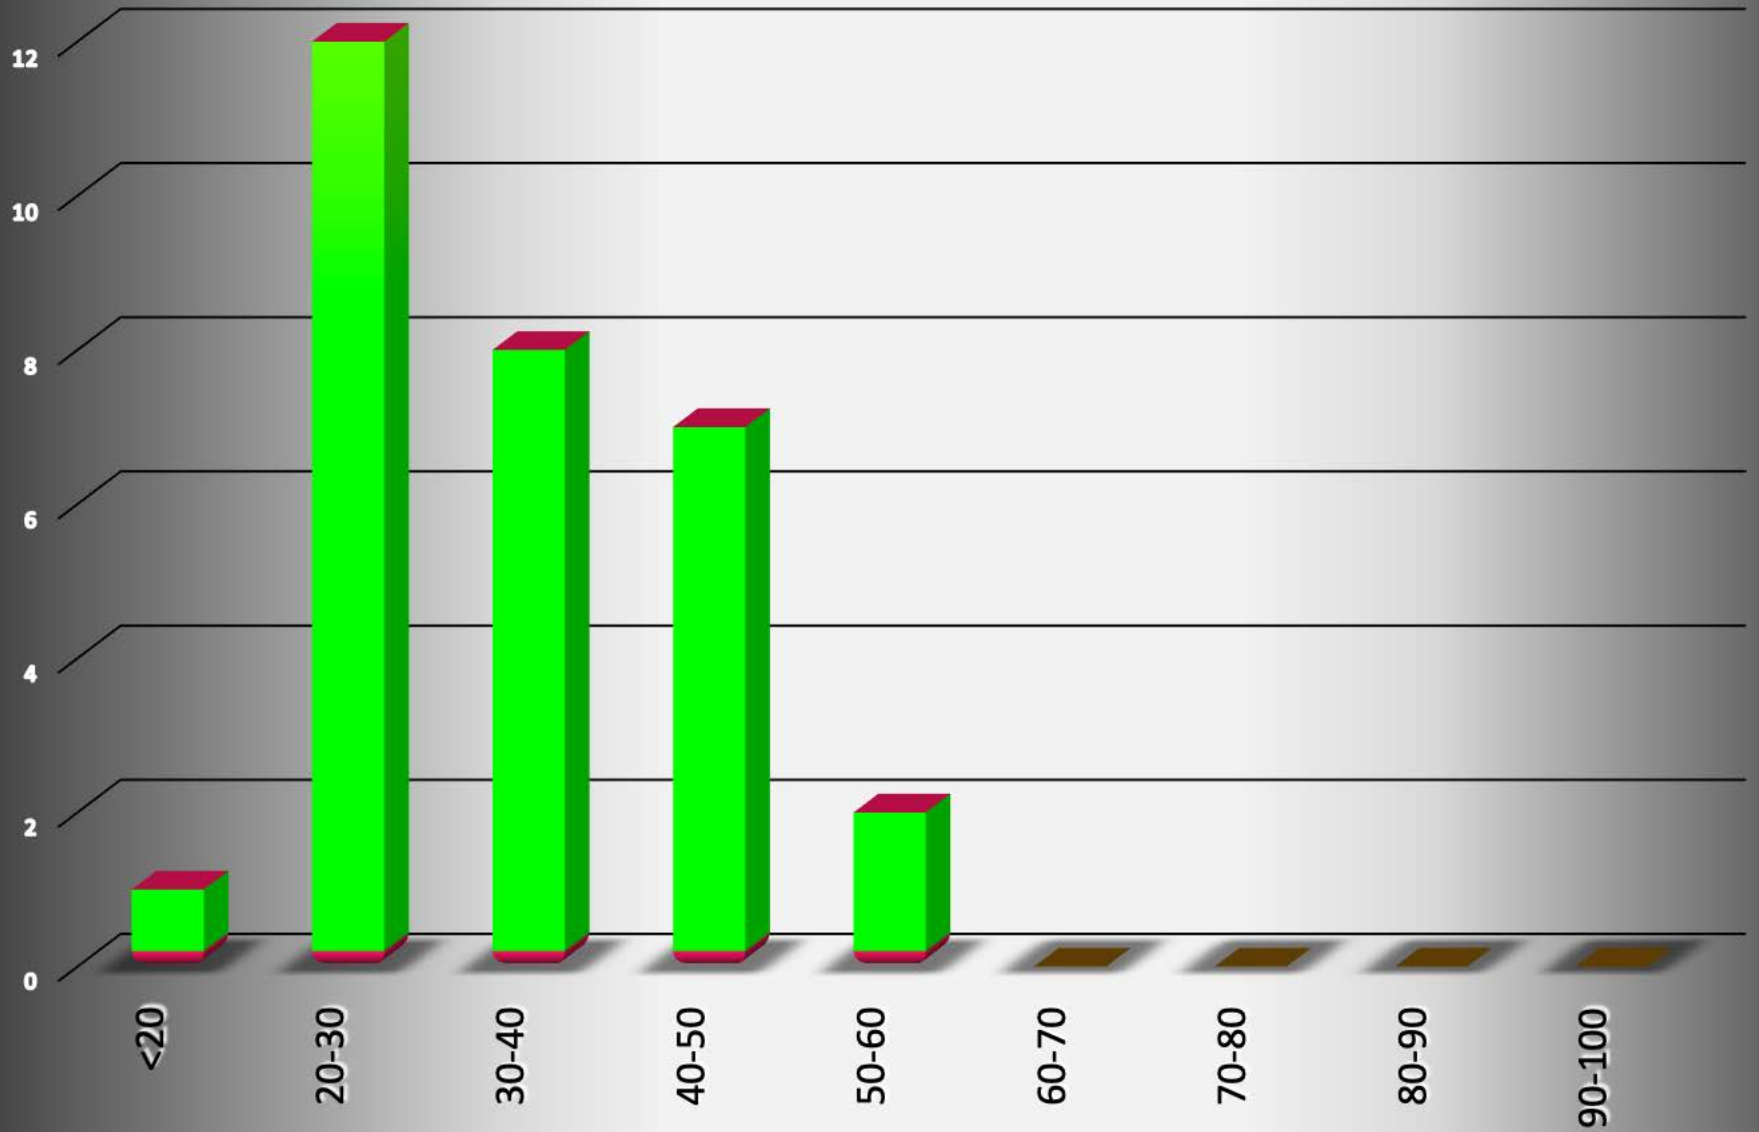

Butler_Township-2011

Incident			Arrestee			Complainant		
Incident #	Date Reported	Time	Age	Race	Sex	Age	Race	Sex
11-018-307	January 18, 2011	2309	45	W	M			
11-021-251	January 21, 2011	1825	39	B	M			
11-029-025	January 29, 2011	0200	29	W	M			
11-035-058	February 4, 2011	0250	30	B	M			
11-049-024	February 18, 2011	0405	33	B	M			
11-057-036	February 26, 2011	0245	28	W	M			
11-057-167	February 26, 2011	?	54	W	M			
11-057-169	February 26, 2011	1155	32	B	M			
11-064-043	March 5, 2011	0300	36	W	F			
11-067-332	March 8, 2011	2350	25	W	F			
11-075-197	March 16, 2011	1300	39	B	M			
11-075-316	March 16, 2011	1945	24	W	M			
11-090-003	March 31, 2011	0040	43	B	M			
11-092-249	April 2, 2011	?	32	W	M			
11-131-319	May 11, 2011	0011	29	W	F			
11-134-157	May 14, 2011	1430	40	W	M			
11-144-304	May 25, 2011	0017	23	W	M			
11-158-006	June 7, 2011	?	40	W	M			
11-188-281	July 7, 2011	1940	24	W	M	18	W	M
11-196-186	July 15, 2011	1739	23	W	M			
11-207-300	July 26, 2011	2250	50	W	M			
11-210-116-	July 29, 2011	1120	48	W	M			
11-282-048	October 9, 2011	0340	22	A	F			
11-290-237	October 17, 2011	1655	23	W	M			
11-296-050	October 23, 2011	0319	32	W	M			
11-296-296A	October 23, 2011	?	45	W	F			
11-306-179	November 2, 2011	1339	45	I	M			
11-319-390	November 15, 2011	2130	18	W	M			
11-354-324	December 20, 2011	?	25	B	M			
11-357-081	December 23, 2011	0529	24	W	M			

Butler_Township-2011

Arrests by hour of the day - 30 total

Butler_Township-2011

Arrests by Month - 30 total

Butler_Township-2011

Age of Arrestee

Butler_Township-2011

Sex of Arrestees