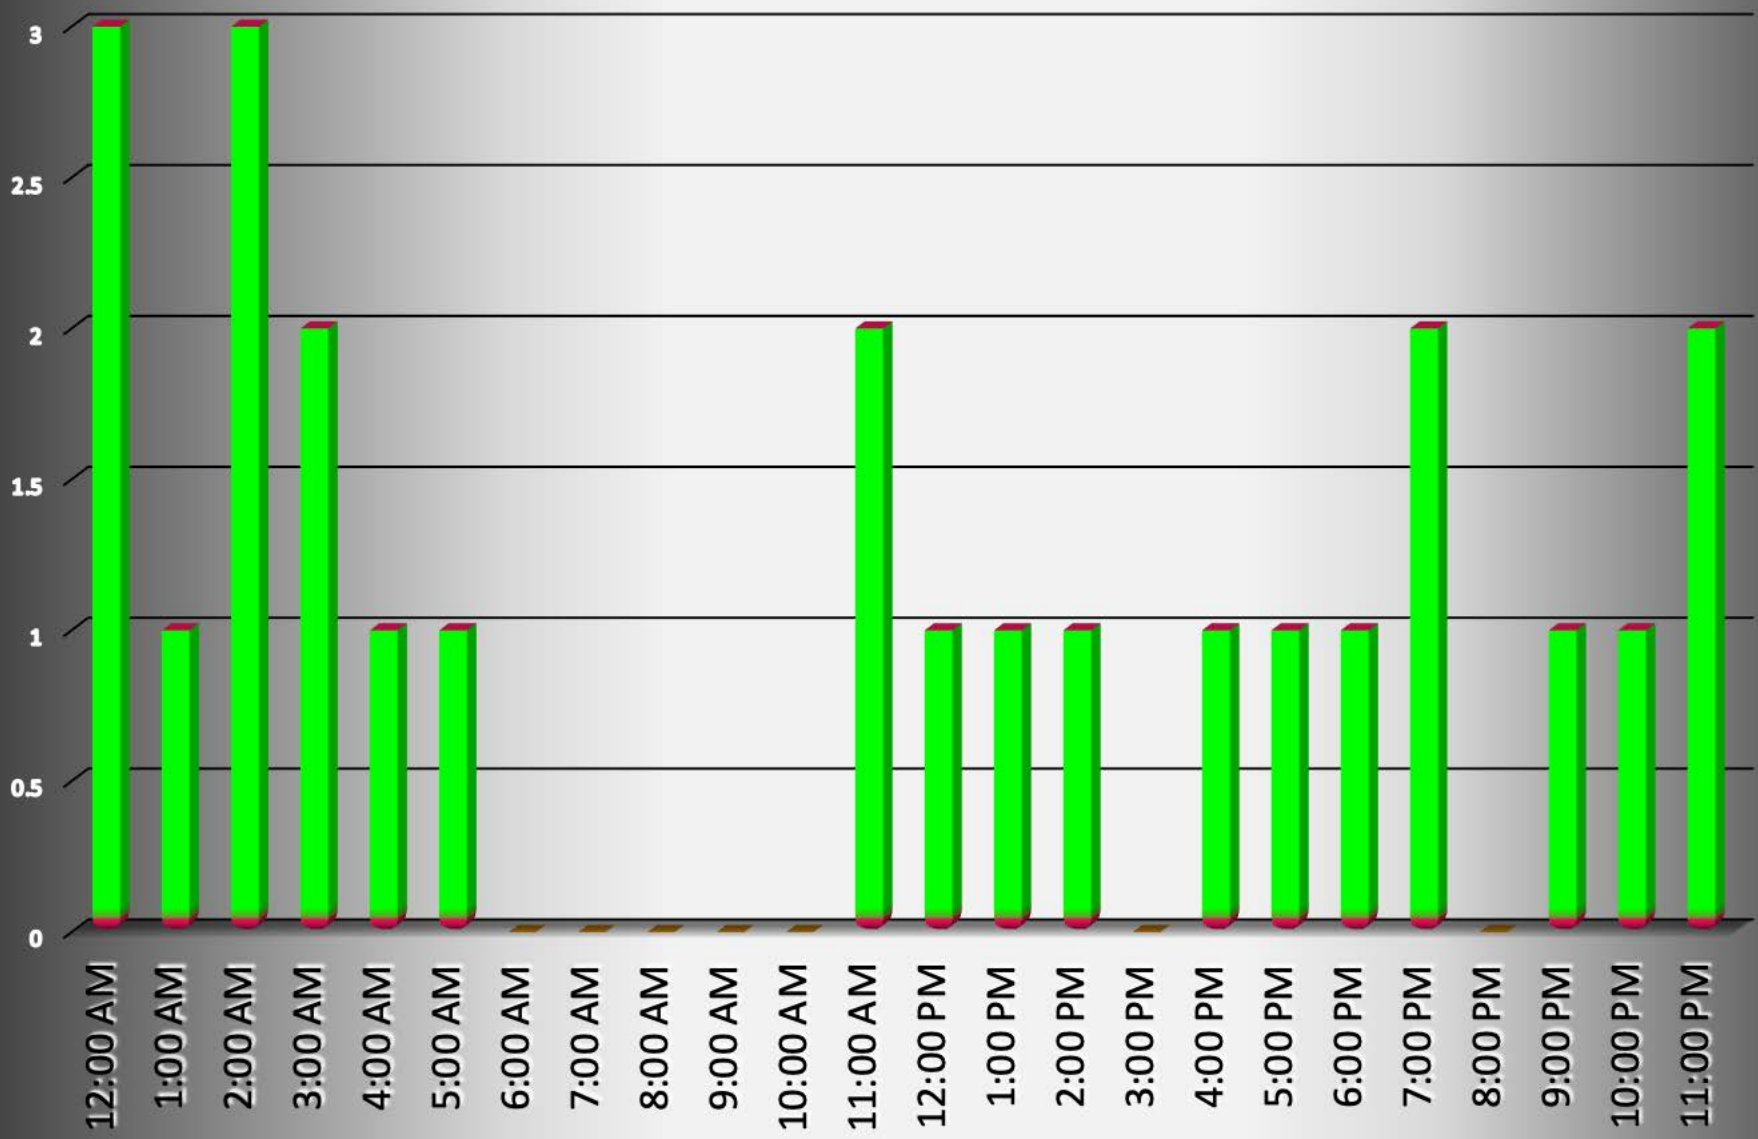

Butler_Township-2011

Incident			Arrestee			Complainant		
Incident #	Date Reported	Time	Age	Race	Sex	Age	Race	Sex
11-018-307	January 18, 2011	2309	45	W	M			
11-021-251	January 21, 2011	1825	39	B	M			
11-029-025	January 29, 2011	0200	29	W	M			
11-035-058	February 4, 2011	0250	30	B	M			
11-049-024	February 18, 2011	0405	33	B	M			
11-057-036	February 26, 2011	0245	28	W	M			
11-057-167	February 26, 2011	?	54	W	M			
11-057-169	February 26, 2011	1155	32	B	M			
11-064-043	March 5, 2011	0300	36	W	F			
11-067-332	March 8, 2011	2350	25	W	F			
11-075-197	March 16, 2011	1300	39	B	M			
11-075-316	March 16, 2011	1945	24	W	M			
11-090-003	March 31, 2011	0040	43	B	M			
11-092-249	April 2, 2011	?	32	W	M			
11-131-319	May 11, 2011	0011	29	W	F			
11-134-157	May 14, 2011	1430	40	W	M			
11-144-304	May 25, 2011	0017	23	W	M			
11-158-006	June 7, 2011	?	40	W	M			
11-188-281	July 7, 2011	1940	24	W	M	18	W	M
11-196-186	July 15, 2011	1739	23	W	M			
11-207-300	July 26, 2011	2250	50	W	M			
11-210-116-	July 29, 2011	1120	48	W	M			
11-282-048	October 9, 2011	0340	22	A	F			
11-290-237	October 17, 2011	1655	23	W	M			
11-296-050	October 23, 2011	0319	32	W	M			
11-296-296A	October 23, 2011	?	45	W	F			
11-306-179	November 2, 2011	1339	45	I	M			
11-319-390	November 15, 2011	2130	18	W	M			
11-354-324	December 20, 2011	?	25	B	M			
11-357-081	December 23, 2011	0529	24	W	M			

Butler_Township-2011

Arrests by hour of the day - 30 total

Butler_Township-2011

Arrests by Month - 30 total

Butler_Township-2011

Age of Arrestee

Butler_Township-2011

Sex of Arrestees